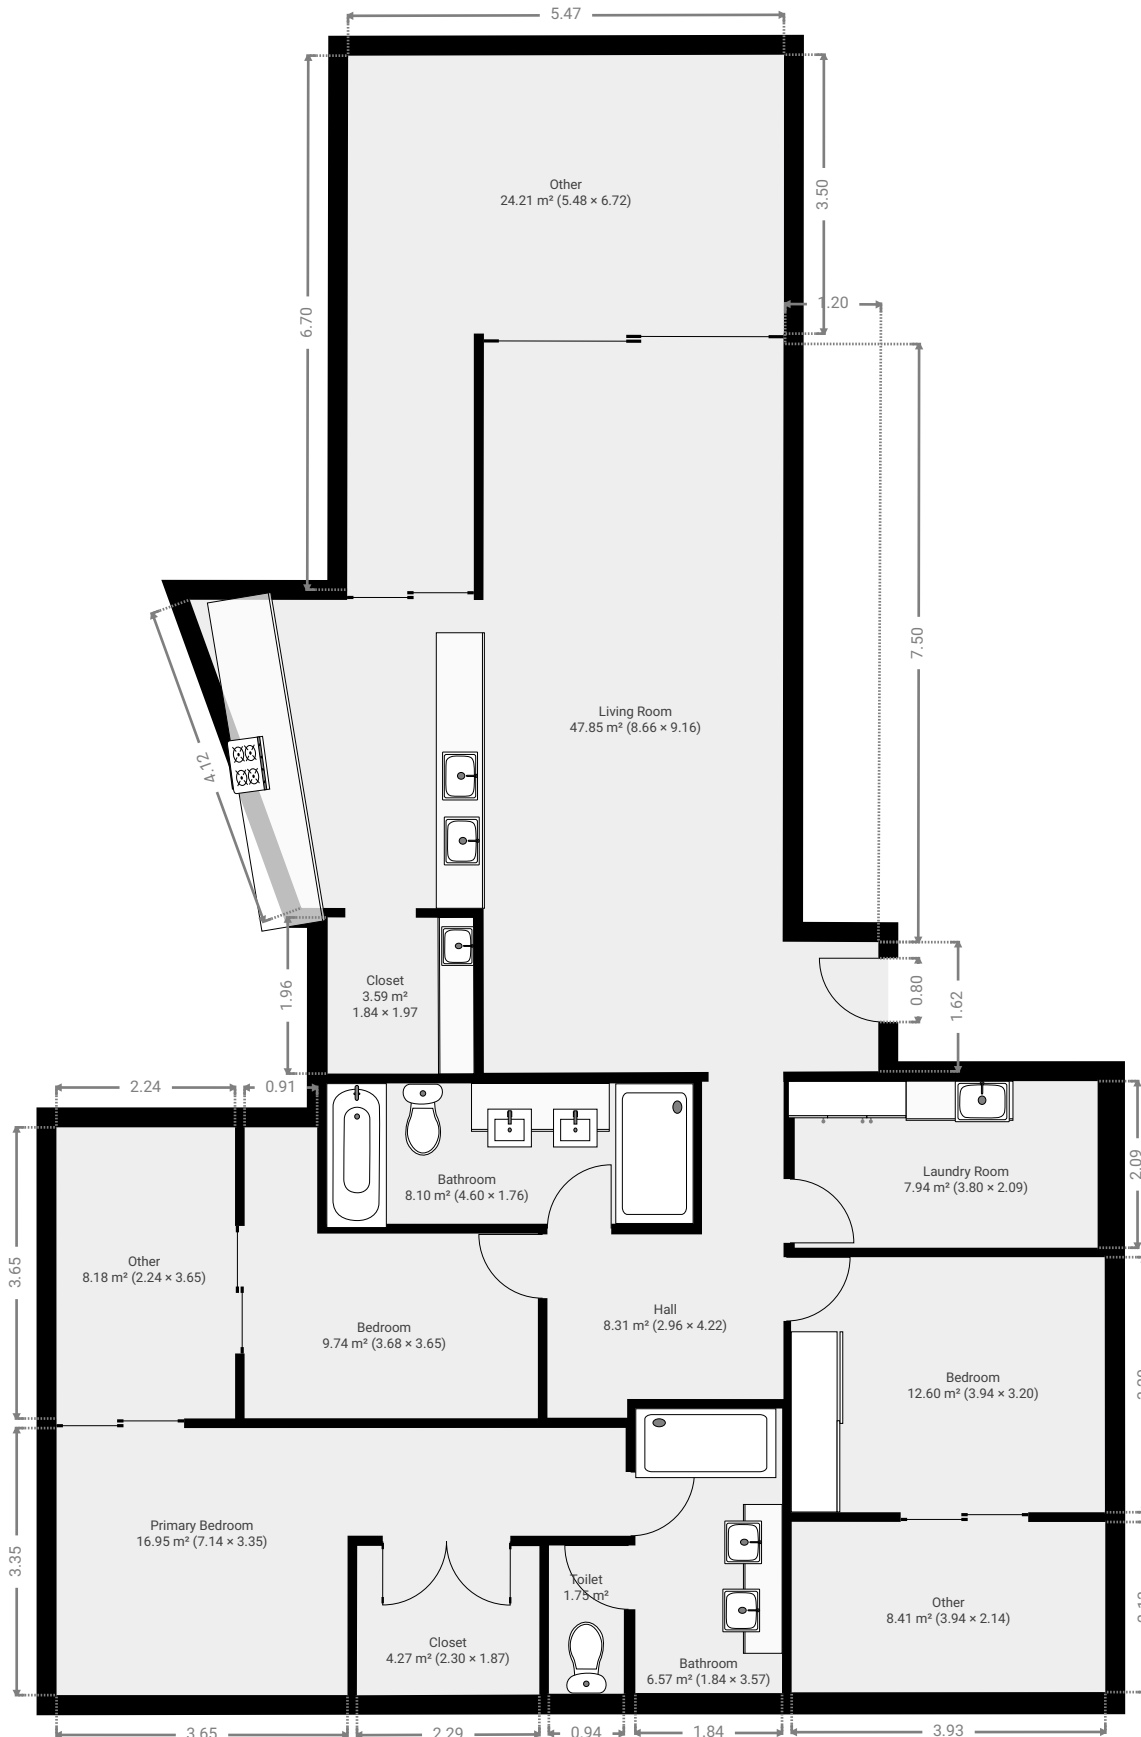

TOTAL AREA: 168.36 m² • LIVING AREA: 168.36 m² • FLOORS: 1 • ROOMS: 4

▼ 11th Floor

TOTAL AREA: 168.36 m² • LIVING AREA: 168.36 m² • ROOMS: 4

THIS FLOORPLAN IS PROVIDED WITHOUT WARRANTY OF ANY KIND. SENSOPIA DISCLAIMS ANY WARRANTY INCLUDING, WITHOUT LIMITATION, SATISFACTORY QUALITY OR ACCURACY OF DIMENSIONS.