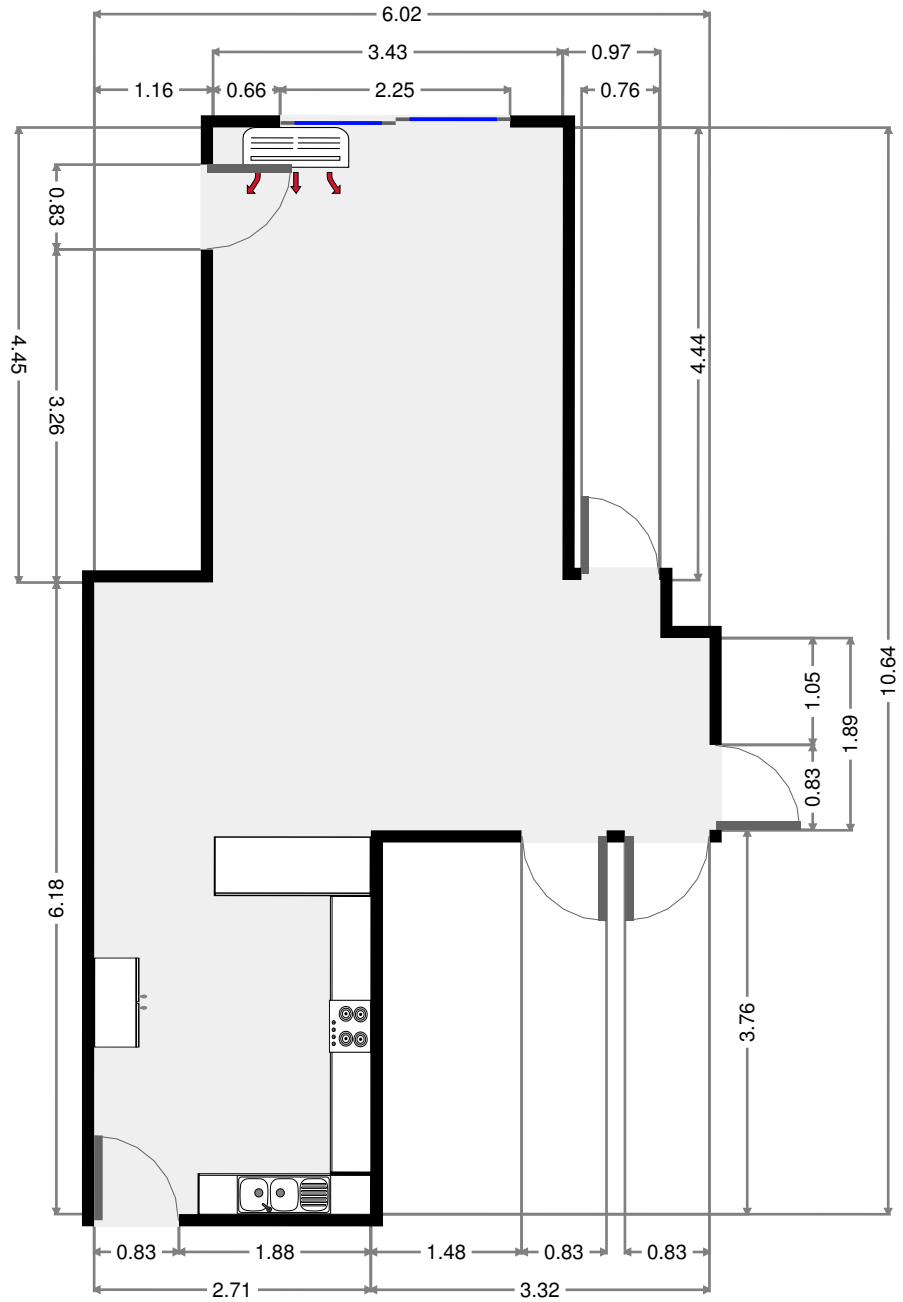

Living / Dining / Kitchen

Width: 6.02 m
 Length: 10.64 m
 Area: 39.81 m²
 Perimeter: 33.33 m
 Ceiling Height: 2.17 m

THIS FLOORPLAN IS PROVIDED WITHOUT WARRANTY OF ANY KIND. SENSOPIA DISCLAIMS ANY WARRANTY INCLUDING, WITHOUT LIMITATION, SATISFACTORY QUALITY OR ACCURACY OF DIMENSIONS.

Unit 11/104 Talford Court

2017-03-16

Bedroom

Width: 2.69 m
 Length: 3.67 m
 Area: 9.88 m²
 Perimeter: 12.72 m

Laundry Room

Width: 1.74 m
 Length: 1.89 m
 Area: 2.89 m²
 Perimeter: 7.25 m

THIS FLOORPLAN IS PROVIDED WITHOUT WARRANTY OF ANY KIND. SENSOPIA DISCLAIMS ANY WARRANTY INCLUDING, WITHOUT LIMITATION, SATISFACTORY QUALITY OR ACCURACY OF DIMENSIONS.

Bathroom

Width: 2.25 m
 Length: 3.65 m
 Area: 8.20 m²
 Perimeter: 11.79 m

Bedroom

Width: 3.13 m
 Length: 4.87 m
 Area: 14.82 m²
 Perimeter: 16.02 m

THIS FLOORPLAN IS PROVIDED WITHOUT WARRANTY OF ANY KIND. SENSOPIA DISCLAIMS ANY WARRANTY INCLUDING, WITHOUT LIMITATION, SATISFACTORY QUALITY OR ACCURACY OF DIMENSIONS.

Entry

Width: 1.16 m
Length: 2.39 m
Area: 2.77 m²
Perimeter: 7.10 m

THIS FLOORPLAN IS PROVIDED WITHOUT WARRANTY OF ANY KIND. SENSOPIA DISCLAIMS ANY WARRANTY INCLUDING, WITHOUT LIMITATION, SATISFACTORY QUALITY OR ACCURACY OF DIMENSIONS.