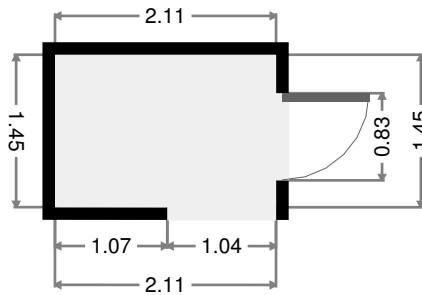

Unit 11/104 Talford Court

2017-03-16

Bedroom

Width: 2.69 m
 Length: 3.67 m
 Area: 9.88 m²
 Perimeter: 12.72 m

Laundry Room

Width: 1.74 m
 Length: 1.89 m
 Area: 2.89 m²
 Perimeter: 7.25 m

THIS FLOORPLAN IS PROVIDED WITHOUT WARRANTY OF ANY KIND. SENSOPIA DISCLAIMS ANY WARRANTY INCLUDING, WITHOUT LIMITATION, SATISFACTORY QUALITY OR ACCURACY OF DIMENSIONS.

Bathroom

Width: 2.25 m
 Length: 3.65 m
 Area: 8.20 m²
 Perimeter: 11.79 m

Bedroom

Width: 3.13 m
 Length: 4.87 m
 Area: 14.82 m²
 Perimeter: 16.02 m

THIS FLOORPLAN IS PROVIDED WITHOUT WARRANTY OF ANY KIND. SENSOPIA DISCLAIMS ANY WARRANTY INCLUDING, WITHOUT LIMITATION, SATISFACTORY QUALITY OR ACCURACY OF DIMENSIONS.

Balcony

Width: 1.05 m
 Length: 7.71 m
 Area: 6.98 m²
 Perimeter: 16.30 m
 Ceiling Height: 2.17 m

•
 Width: 1.45 m
 Length: 2.11 m
 Area: 3.06 m²
 Perimeter: 7.12 m

THIS FLOORPLAN IS PROVIDED WITHOUT WARRANTY OF ANY KIND. SENSOPIA DISCLAIMS ANY WARRANTY INCLUDING, WITHOUT LIMITATION, SATISFACTORY QUALITY OR ACCURACY OF DIMENSIONS.

Entry

Width: 1.16 m
Length: 2.39 m
Area: 2.77 m²
Perimeter: 7.10 m

THIS FLOORPLAN IS PROVIDED WITHOUT WARRANTY OF ANY KIND. SENSOPIA DISCLAIMS ANY WARRANTY INCLUDING, WITHOUT LIMITATION, SATISFACTORY QUALITY OR ACCURACY OF DIMENSIONS.