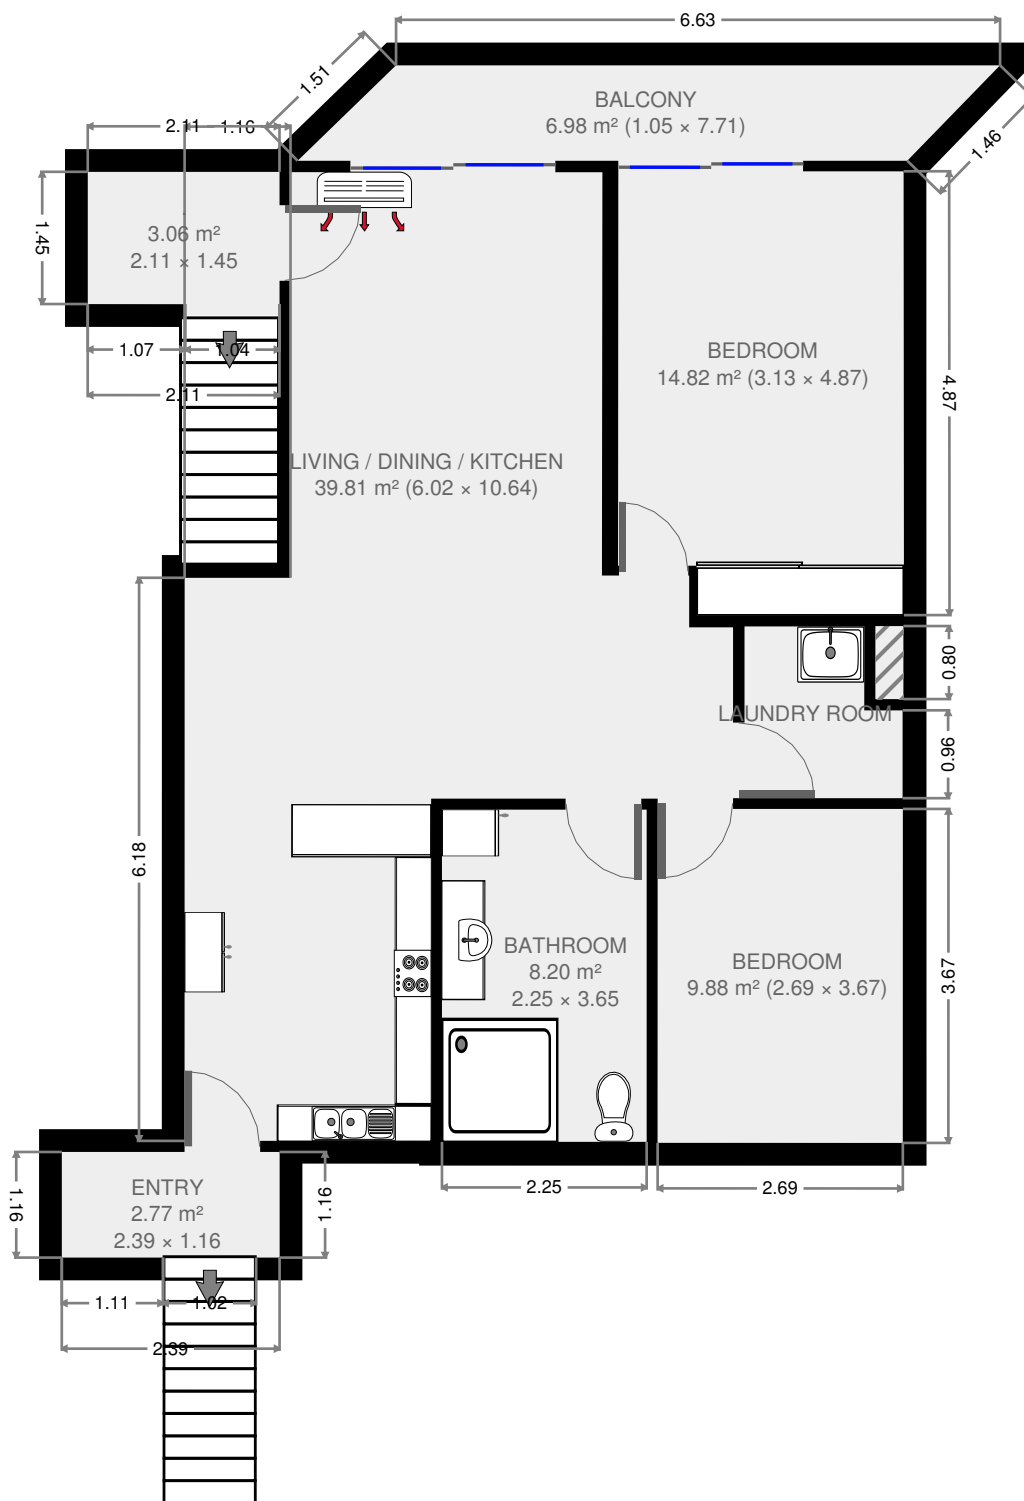

3rd Floor

THIS FLOORPLAN IS PROVIDED WITHOUT WARRANTY OF ANY KIND. SENSOPIA DISCLAIMS ANY WARRANTY INCLUDING, WITHOUT LIMITATION, SATISFACTORY QUALITY OR ACCURACY OF DIMENSIONS.

Unit 11/104 Talford Court

Living / Dining / Kitchen

Width: 6.02 m
 Length: 10.64 m
 Area: 39.81 m²
 Perimeter: 33.33 m
 Ceiling Height: 2.17 m

THIS FLOORPLAN IS PROVIDED WITHOUT WARRANTY OF ANY KIND. SENSOPIA DISCLAIMS ANY WARRANTY INCLUDING, WITHOUT LIMITATION, SATISFACTORY QUALITY OR ACCURACY OF DIMENSIONS.

Unit 11/104 Talford Court

2017-03-16

Bedroom

Width: 2.69 m
 Length: 3.67 m
 Area: 9.88 m²
 Perimeter: 12.72 m

Laundry Room

Width: 1.74 m
 Length: 1.89 m
 Area: 2.89 m²
 Perimeter: 7.25 m

THIS FLOORPLAN IS PROVIDED WITHOUT WARRANTY OF ANY KIND. SENSOPIA DISCLAIMS ANY WARRANTY INCLUDING, WITHOUT LIMITATION, SATISFACTORY QUALITY OR ACCURACY OF DIMENSIONS.

Entry

Width: 1.16 m
Length: 2.39 m
Area: 2.77 m²
Perimeter: 7.10 m

THIS FLOORPLAN IS PROVIDED WITHOUT WARRANTY OF ANY KIND. SENSOPIA DISCLAIMS ANY WARRANTY INCLUDING, WITHOUT LIMITATION, SATISFACTORY QUALITY OR ACCURACY OF DIMENSIONS.