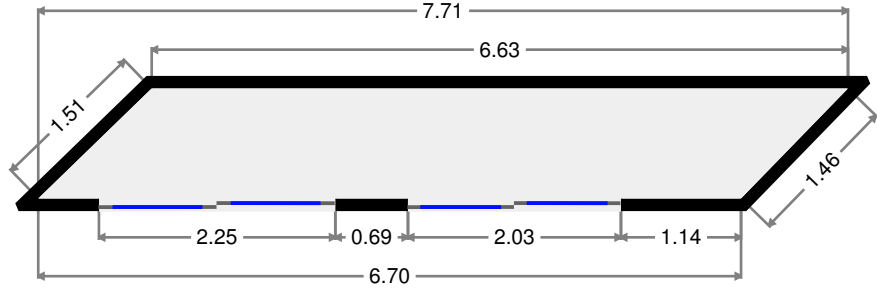

Unit 11/104 Talford Court

2017-03-16

Bedroom

Width: 2.69 m
 Length: 3.67 m
 Area: 9.88 m²
 Perimeter: 12.72 m

Laundry Room

Width: 1.74 m
 Length: 1.89 m
 Area: 2.89 m²
 Perimeter: 7.25 m

THIS FLOORPLAN IS PROVIDED WITHOUT WARRANTY OF ANY KIND. SENSOPIA DISCLAIMS ANY WARRANTY INCLUDING, WITHOUT LIMITATION, SATISFACTORY QUALITY OR ACCURACY OF DIMENSIONS.

Bathroom

Width: 2.25 m
 Length: 3.65 m
 Area: 8.20 m²
 Perimeter: 11.79 m

Bedroom

Width: 3.13 m
 Length: 4.87 m
 Area: 14.82 m²
 Perimeter: 16.02 m

THIS FLOORPLAN IS PROVIDED WITHOUT WARRANTY OF ANY KIND. SENSOPIA DISCLAIMS ANY WARRANTY INCLUDING, WITHOUT LIMITATION, SATISFACTORY QUALITY OR ACCURACY OF DIMENSIONS.

Balcony

Width: 1.05 m
 Length: 7.71 m
 Area: 6.98 m²
 Perimeter: 16.30 m
 Ceiling Height: 2.17 m

•
 Width: 1.45 m
 Length: 2.11 m
 Area: 3.06 m²
 Perimeter: 7.12 m

THIS FLOORPLAN IS PROVIDED WITHOUT WARRANTY OF ANY KIND. SENSOPIA DISCLAIMS ANY WARRANTY INCLUDING, WITHOUT LIMITATION, SATISFACTORY QUALITY OR ACCURACY OF DIMENSIONS.

Entry

Width: 1.16 m
Length: 2.39 m
Area: 2.77 m²
Perimeter: 7.10 m

THIS FLOORPLAN IS PROVIDED WITHOUT WARRANTY OF ANY KIND. SENSOPIA DISCLAIMS ANY WARRANTY INCLUDING, WITHOUT LIMITATION, SATISFACTORY QUALITY OR ACCURACY OF DIMENSIONS.