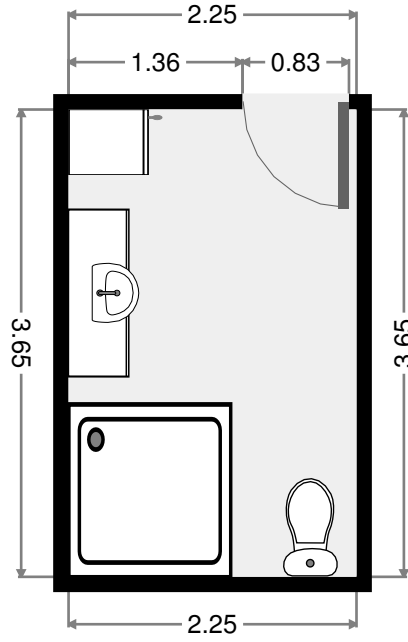

Living / Dining / Kitchen

Width: 6.02 m
 Length: 10.64 m
 Area: 39.81 m²
 Perimeter: 33.33 m
 Ceiling Height: 2.17 m

THIS FLOORPLAN IS PROVIDED WITHOUT WARRANTY OF ANY KIND. SENSOPIA DISCLAIMS ANY WARRANTY INCLUDING, WITHOUT LIMITATION, SATISFACTORY QUALITY OR ACCURACY OF DIMENSIONS.

Unit 11/104 Talford Court

2017-03-16

Bedroom

Width: 2.69 m
 Length: 3.67 m
 Area: 9.88 m²
 Perimeter: 12.72 m

Laundry Room

Width: 1.74 m
 Length: 1.89 m
 Area: 2.89 m²
 Perimeter: 7.25 m

THIS FLOORPLAN IS PROVIDED WITHOUT WARRANTY OF ANY KIND. SENSOPIA DISCLAIMS ANY WARRANTY INCLUDING, WITHOUT LIMITATION, SATISFACTORY QUALITY OR ACCURACY OF DIMENSIONS.

Bathroom

Width: 2.25 m
 Length: 3.65 m
 Area: 8.20 m²
 Perimeter: 11.79 m

Bedroom

Width: 3.13 m
 Length: 4.87 m
 Area: 14.82 m²
 Perimeter: 16.02 m

THIS FLOORPLAN IS PROVIDED WITHOUT WARRANTY OF ANY KIND. SENSOPIA DISCLAIMS ANY WARRANTY INCLUDING, WITHOUT LIMITATION, SATISFACTORY QUALITY OR ACCURACY OF DIMENSIONS.

Entry

Width: 1.16 m
Length: 2.39 m
Area: 2.77 m²
Perimeter: 7.10 m

THIS FLOORPLAN IS PROVIDED WITHOUT WARRANTY OF ANY KIND. SENSOPIA DISCLAIMS ANY WARRANTY INCLUDING, WITHOUT LIMITATION, SATISFACTORY QUALITY OR ACCURACY OF DIMENSIONS.