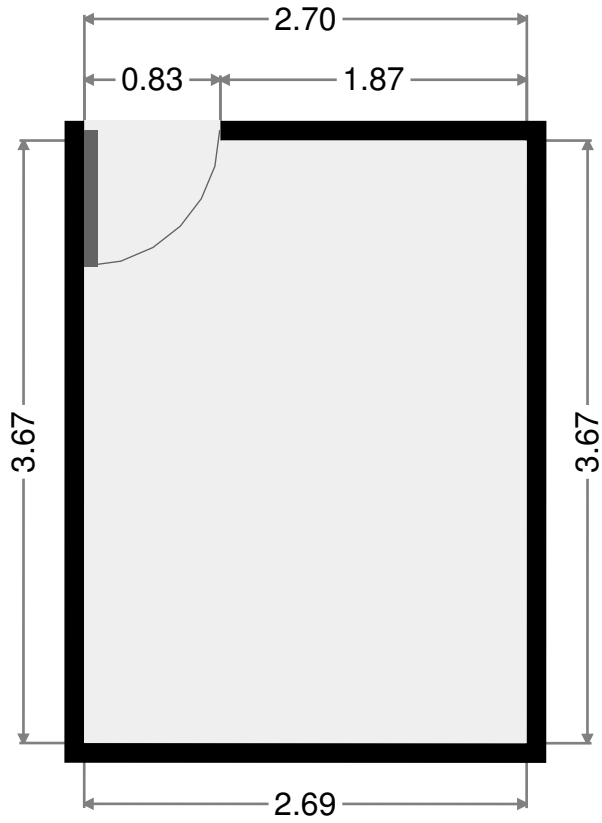

Living / Dining / Kitchen

Width: 6.02 m
 Length: 10.64 m
 Area: 39.81 m²
 Perimeter: 33.33 m
 Ceiling Height: 2.17 m

THIS FLOORPLAN IS PROVIDED WITHOUT WARRANTY OF ANY KIND. SENSOPIA DISCLAIMS ANY WARRANTY INCLUDING, WITHOUT LIMITATION, SATISFACTORY QUALITY OR ACCURACY OF DIMENSIONS.

Unit 11/104 Talford Court

2017-03-16

Bedroom

Width: 2.69 m
 Length: 3.67 m
 Area: 9.88 m²
 Perimeter: 12.72 m

Laundry Room

Width: 1.74 m
 Length: 1.89 m
 Area: 2.89 m²
 Perimeter: 7.25 m

THIS FLOORPLAN IS PROVIDED WITHOUT WARRANTY OF ANY KIND. SENSOPIA DISCLAIMS ANY WARRANTY INCLUDING, WITHOUT LIMITATION, SATISFACTORY QUALITY OR ACCURACY OF DIMENSIONS.

Bathroom

Width: 2.25 m
 Length: 3.65 m
 Area: 8.20 m²
 Perimeter: 11.79 m

Bedroom

Width: 3.13 m
 Length: 4.87 m
 Area: 14.82 m²
 Perimeter: 16.02 m

THIS FLOORPLAN IS PROVIDED WITHOUT WARRANTY OF ANY KIND. SENSOPIA DISCLAIMS ANY WARRANTY INCLUDING, WITHOUT LIMITATION, SATISFACTORY QUALITY OR ACCURACY OF DIMENSIONS.

Entry

Width: 1.16 m
Length: 2.39 m
Area: 2.77 m²
Perimeter: 7.10 m

THIS FLOORPLAN IS PROVIDED WITHOUT WARRANTY OF ANY KIND. SENSOPIA DISCLAIMS ANY WARRANTY INCLUDING, WITHOUT LIMITATION, SATISFACTORY QUALITY OR ACCURACY OF DIMENSIONS.