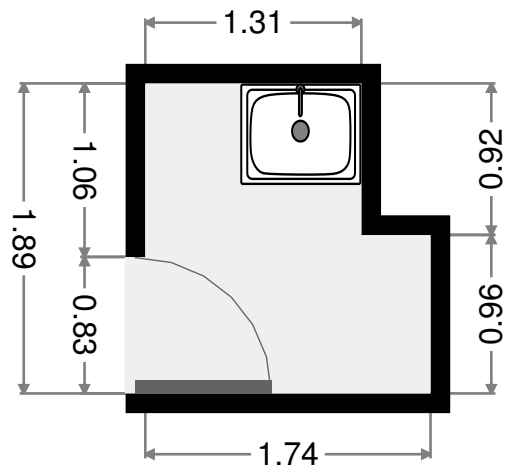

Living / Dining / Kitchen

Width: 6.02 m
 Length: 10.64 m
 Area: 39.81 m²
 Perimeter: 33.33 m
 Ceiling Height: 2.17 m

THIS FLOORPLAN IS PROVIDED WITHOUT WARRANTY OF ANY KIND. SENSOPIA DISCLAIMS ANY WARRANTY INCLUDING, WITHOUT LIMITATION, SATISFACTORY QUALITY OR ACCURACY OF DIMENSIONS.

Unit 11/104 Talford Court

2017-03-16

Bedroom

Width: 2.69 m
 Length: 3.67 m
 Area: 9.88 m²
 Perimeter: 12.72 m

Laundry Room

Width: 1.74 m
 Length: 1.89 m
 Area: 2.89 m²
 Perimeter: 7.25 m

THIS FLOORPLAN IS PROVIDED WITHOUT WARRANTY OF ANY KIND. SENSOPIA DISCLAIMS ANY WARRANTY INCLUDING, WITHOUT LIMITATION, SATISFACTORY QUALITY OR ACCURACY OF DIMENSIONS.

Bathroom

Width: 2.25 m
 Length: 3.65 m
 Area: 8.20 m²
 Perimeter: 11.79 m

Bedroom

Width: 3.13 m
 Length: 4.87 m
 Area: 14.82 m²
 Perimeter: 16.02 m

THIS FLOORPLAN IS PROVIDED WITHOUT WARRANTY OF ANY KIND. SENSOPIA DISCLAIMS ANY WARRANTY INCLUDING, WITHOUT LIMITATION, SATISFACTORY QUALITY OR ACCURACY OF DIMENSIONS.

Entry

Width: 1.16 m
Length: 2.39 m
Area: 2.77 m²
Perimeter: 7.10 m

THIS FLOORPLAN IS PROVIDED WITHOUT WARRANTY OF ANY KIND. SENSOPIA DISCLAIMS ANY WARRANTY INCLUDING, WITHOUT LIMITATION, SATISFACTORY QUALITY OR ACCURACY OF DIMENSIONS.