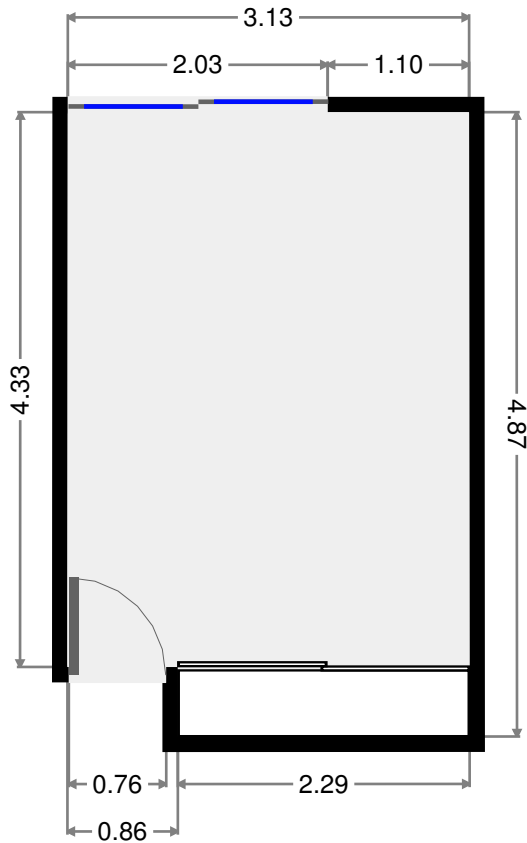

Living / Dining / Kitchen

Width: 6.02 m
 Length: 10.64 m
 Area: 39.81 m²
 Perimeter: 33.33 m
 Ceiling Height: 2.17 m

THIS FLOORPLAN IS PROVIDED WITHOUT WARRANTY OF ANY KIND. SENSOPIA DISCLAIMS ANY WARRANTY INCLUDING, WITHOUT LIMITATION, SATISFACTORY QUALITY OR ACCURACY OF DIMENSIONS.

Unit 11/104 Talford Court

2017-03-16

Bedroom

Width: 2.69 m
 Length: 3.67 m
 Area: 9.88 m²
 Perimeter: 12.72 m

Laundry Room

Width: 1.74 m
 Length: 1.89 m
 Area: 2.89 m²
 Perimeter: 7.25 m

THIS FLOORPLAN IS PROVIDED WITHOUT WARRANTY OF ANY KIND. SENSOPIA DISCLAIMS ANY WARRANTY INCLUDING, WITHOUT LIMITATION, SATISFACTORY QUALITY OR ACCURACY OF DIMENSIONS.

Bathroom

Width: 2.25 m
 Length: 3.65 m
 Area: 8.20 m²
 Perimeter: 11.79 m

Bedroom

Width: 3.13 m
 Length: 4.87 m
 Area: 14.82 m²
 Perimeter: 16.02 m

THIS FLOORPLAN IS PROVIDED WITHOUT WARRANTY OF ANY KIND. SENSOPIA DISCLAIMS ANY WARRANTY INCLUDING, WITHOUT LIMITATION, SATISFACTORY QUALITY OR ACCURACY OF DIMENSIONS.

Entry

Width: 1.16 m
Length: 2.39 m
Area: 2.77 m²
Perimeter: 7.10 m

THIS FLOORPLAN IS PROVIDED WITHOUT WARRANTY OF ANY KIND. SENSOPIA DISCLAIMS ANY WARRANTY INCLUDING, WITHOUT LIMITATION, SATISFACTORY QUALITY OR ACCURACY OF DIMENSIONS.