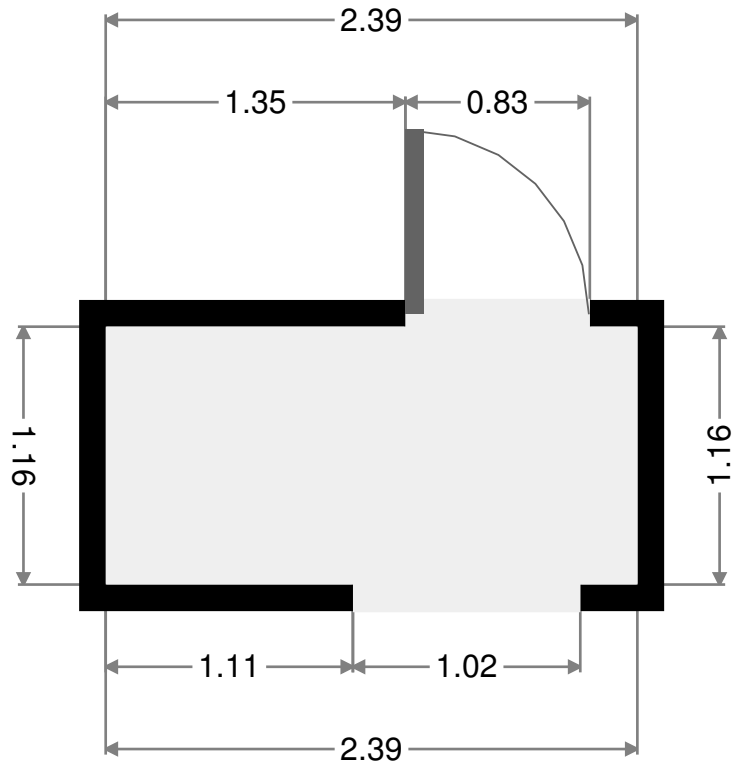

Unit 11/104 Talford Court

2017-03-16

Bedroom

Width: 2.69 m
 Length: 3.67 m
 Area: 9.88 m²
 Perimeter: 12.72 m

Laundry Room

Width: 1.74 m
 Length: 1.89 m
 Area: 2.89 m²
 Perimeter: 7.25 m

THIS FLOORPLAN IS PROVIDED WITHOUT WARRANTY OF ANY KIND. SENSOPIA DISCLAIMS ANY WARRANTY INCLUDING, WITHOUT LIMITATION, SATISFACTORY QUALITY OR ACCURACY OF DIMENSIONS.

Bathroom

Width: 2.25 m
 Length: 3.65 m
 Area: 8.20 m²
 Perimeter: 11.79 m

Bedroom

Width: 3.13 m
 Length: 4.87 m
 Area: 14.82 m²
 Perimeter: 16.02 m

THIS FLOORPLAN IS PROVIDED WITHOUT WARRANTY OF ANY KIND. SENSOPIA DISCLAIMS ANY WARRANTY INCLUDING, WITHOUT LIMITATION, SATISFACTORY QUALITY OR ACCURACY OF DIMENSIONS.

Balcony

Width: 1.05 m
 Length: 7.71 m
 Area: 6.98 m²
 Perimeter: 16.30 m
 Ceiling Height: 2.17 m

•
 Width: 1.45 m
 Length: 2.11 m
 Area: 3.06 m²
 Perimeter: 7.12 m

THIS FLOORPLAN IS PROVIDED WITHOUT WARRANTY OF ANY KIND. SENSOPIA DISCLAIMS ANY WARRANTY INCLUDING, WITHOUT LIMITATION, SATISFACTORY QUALITY OR ACCURACY OF DIMENSIONS.

Entry

Width: 1.16 m
Length: 2.39 m
Area: 2.77 m²
Perimeter: 7.10 m

THIS FLOORPLAN IS PROVIDED WITHOUT WARRANTY OF ANY KIND. SENSOPIA DISCLAIMS ANY WARRANTY INCLUDING, WITHOUT LIMITATION, SATISFACTORY QUALITY OR ACCURACY OF DIMENSIONS.