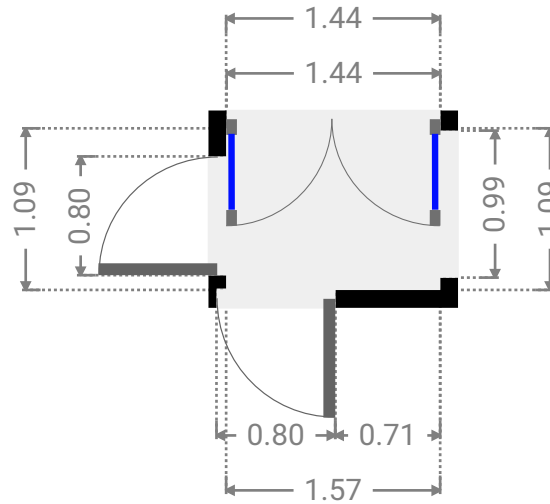

901/102 -108 Victoria Parade

Created on
2021-06-22

Floors
1

▼ Ground Floor

FLOORS: 1

▼ **Hall**
Ground Floor

WIDTH: 11.48 m • LENGTH: 7.18 m
AREA: 46.15 m² • PERIMETER: 38.73 m

▼ **Master Bedroom**
Ground Floor

WIDTH: 3.85 m • LENGTH: 7.43 m
AREA: 18.32 m² • PERIMETER: 22.50 m

FLOORS: 1

▼ **Bathroom**
Ground Floor

WIDTH: 1.90 m • LENGTH: 2.75 m
AREA: 5.22 m² • PERIMETER: 9.30 m

▼ **Laundry Room**
Ground Floor

WIDTH: 1.44 m • LENGTH: 0.75 m
AREA: 1.08 m² • PERIMETER: 4.38 m

FLOORS: 1

▼ **Hall**
Ground Floor

WIDTH: 1.44 m • LENGTH: 1.09 m
AREA: 1.57 m² • PERIMETER: 5.06 m

▼ **Bedroom**
Ground Floor

WIDTH: 4.84 m • LENGTH: 3.52 m
AREA: 16.40 m² • PERIMETER: 16.72 m

FLOORS: 1

▼ **Bathroom**
Ground Floor

WIDTH: 3.28 m • LENGTH: 1.97 m
AREA: 6.42 m² • PERIMETER: 10.47 m

▼ **Other**
Ground Floor

WIDTH: 8.26 m • LENGTH: 7.05 m
AREA: 26.88 m² • PERIMETER: 30.62 m