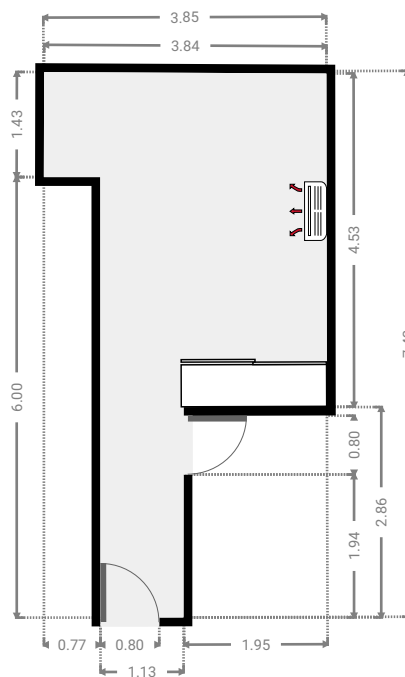

901/102 -108 Victoria Parade

Created on
2021-06-22

Floors
1

▼ Ground Floor

FLOORS: 1

▼ **Hall**
Ground Floor

WIDTH: 11.48 m • LENGTH: 7.18 m
AREA: 46.15 m² • PERIMETER: 38.73 m

▼ **Master Bedroom**
Ground Floor

WIDTH: 3.85 m • LENGTH: 7.43 m
AREA: 18.32 m² • PERIMETER: 22.50 m

FLOORS: 1

▼ **Bathroom**
Ground Floor

WIDTH: 1.90 m • LENGTH: 2.75 m
AREA: 5.22 m² • PERIMETER: 9.30 m

▼ **Laundry Room**
Ground Floor

WIDTH: 1.44 m • LENGTH: 0.75 m
AREA: 1.08 m² • PERIMETER: 4.38 m

FLOORS: 1

▼ **Hall**
Ground Floor

WIDTH: 1.44 m • LENGTH: 1.09 m
AREA: 1.57 m² • PERIMETER: 5.06 m

▼ **Bedroom**
Ground Floor

WIDTH: 4.84 m • LENGTH: 3.52 m
AREA: 16.40 m² • PERIMETER: 16.72 m

FLOORS: 1

▼ **Bathroom**
Ground Floor

WIDTH: 3.28 m • LENGTH: 1.97 m
AREA: 6.42 m² • PERIMETER: 10.47 m

▼ **Other**
Ground Floor

WIDTH: 8.26 m • LENGTH: 7.05 m
AREA: 26.88 m² • PERIMETER: 30.62 m