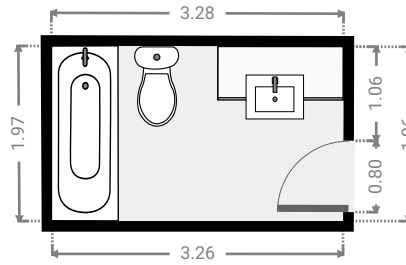

901/102 -108 Victoria Parade

Created on
2021-06-22

Floors
1

▼ Ground Floor

FLOORS: 1

▼ **Hall**
Ground Floor

WIDTH: 11.48 m • LENGTH: 7.18 m
AREA: 46.15 m² • PERIMETER: 38.73 m

▼ **Master Bedroom**
Ground Floor

WIDTH: 3.85 m • LENGTH: 7.43 m
AREA: 18.32 m² • PERIMETER: 22.50 m

FLOORS: 1

▼ **Bathroom**
Ground Floor

WIDTH: 1.90 m • LENGTH: 2.75 m
AREA: 5.22 m² • PERIMETER: 9.30 m

▼ **Laundry Room**
Ground Floor

WIDTH: 1.44 m • LENGTH: 0.75 m
AREA: 1.08 m² • PERIMETER: 4.38 m

FLOORS: 1

▼ **Hall**
Ground Floor

WIDTH: 1.44 m • LENGTH: 1.09 m
AREA: 1.57 m² • PERIMETER: 5.06 m

▼ **Bedroom**
Ground Floor

WIDTH: 4.84 m • LENGTH: 3.52 m
AREA: 16.40 m² • PERIMETER: 16.72 m

FLOORS: 1

▼ **Bathroom**
Ground Floor

WIDTH: 3.28 m • LENGTH: 1.97 m
AREA: 6.42 m² • PERIMETER: 10.47 m

▼ **Other**
Ground Floor

WIDTH: 8.26 m • LENGTH: 7.05 m
AREA: 26.88 m² • PERIMETER: 30.62 m