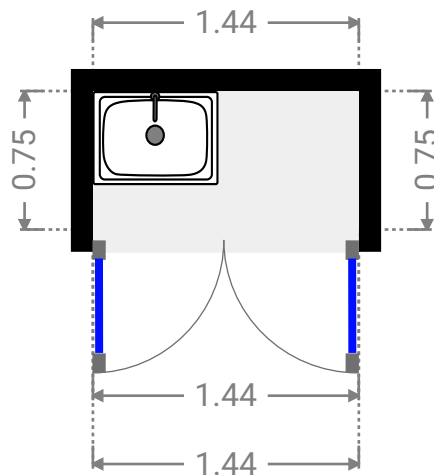

901/102 -108 Victoria Parade

Created on
2021-06-22

Floors
1

▼ Ground Floor

FLOORS: 1

▼ **Hall**
Ground Floor

WIDTH: 11.48 m • LENGTH: 7.18 m
AREA: 46.15 m² • PERIMETER: 38.73 m

▼ **Master Bedroom**
Ground Floor

WIDTH: 3.85 m • LENGTH: 7.43 m
AREA: 18.32 m² • PERIMETER: 22.50 m

FLOORS: 1

▼ **Bathroom**
Ground Floor

WIDTH: 1.90 m • LENGTH: 2.75 m
AREA: 5.22 m² • PERIMETER: 9.30 m

▼ **Laundry Room**
Ground Floor

WIDTH: 1.44 m • LENGTH: 0.75 m
AREA: 1.08 m² • PERIMETER: 4.38 m

FLOORS: 1

▼ **Hall**
Ground Floor

WIDTH: 1.44 m • LENGTH: 1.09 m
AREA: 1.57 m² • PERIMETER: 5.06 m

▼ **Bedroom**
Ground Floor

WIDTH: 4.84 m • LENGTH: 3.52 m
AREA: 16.40 m² • PERIMETER: 16.72 m

FLOORS: 1

▼ **Bathroom**
Ground Floor

WIDTH: 3.28 m • LENGTH: 1.97 m
AREA: 6.42 m² • PERIMETER: 10.47 m

▼ **Other**
Ground Floor

WIDTH: 8.26 m • LENGTH: 7.05 m
AREA: 26.88 m² • PERIMETER: 30.62 m