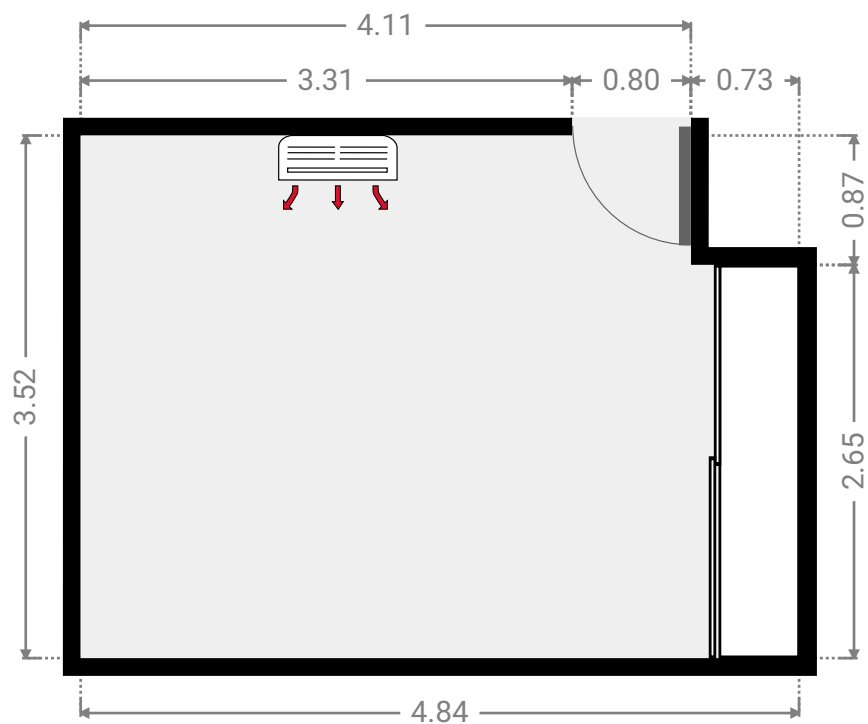

901/102 -108 Victoria Parade

Created on
2021-06-22

Floors
1

▼ Ground Floor

FLOORS: 1

▼ **Hall**
Ground Floor

WIDTH: 11.48 m • LENGTH: 7.18 m
AREA: 46.15 m² • PERIMETER: 38.73 m

▼ **Master Bedroom**
Ground Floor

WIDTH: 3.85 m • LENGTH: 7.43 m
AREA: 18.32 m² • PERIMETER: 22.50 m

FLOORS: 1

▼ **Bathroom**
Ground Floor

WIDTH: 1.90 m • LENGTH: 2.75 m
AREA: 5.22 m² • PERIMETER: 9.30 m

▼ **Laundry Room**
Ground Floor

WIDTH: 1.44 m • LENGTH: 0.75 m
AREA: 1.08 m² • PERIMETER: 4.38 m

FLOORS: 1

▼ **Hall**
Ground Floor

WIDTH: 1.44 m • LENGTH: 1.09 m
AREA: 1.57 m² • PERIMETER: 5.06 m

▼ **Bedroom**
Ground Floor

WIDTH: 4.84 m • LENGTH: 3.52 m
AREA: 16.40 m² • PERIMETER: 16.72 m

FLOORS: 1

▼ **Bathroom**
Ground Floor

WIDTH: 3.28 m • LENGTH: 1.97 m
AREA: 6.42 m² • PERIMETER: 10.47 m

▼ **Other**
Ground Floor

WIDTH: 8.26 m • LENGTH: 7.05 m
AREA: 26.88 m² • PERIMETER: 30.62 m