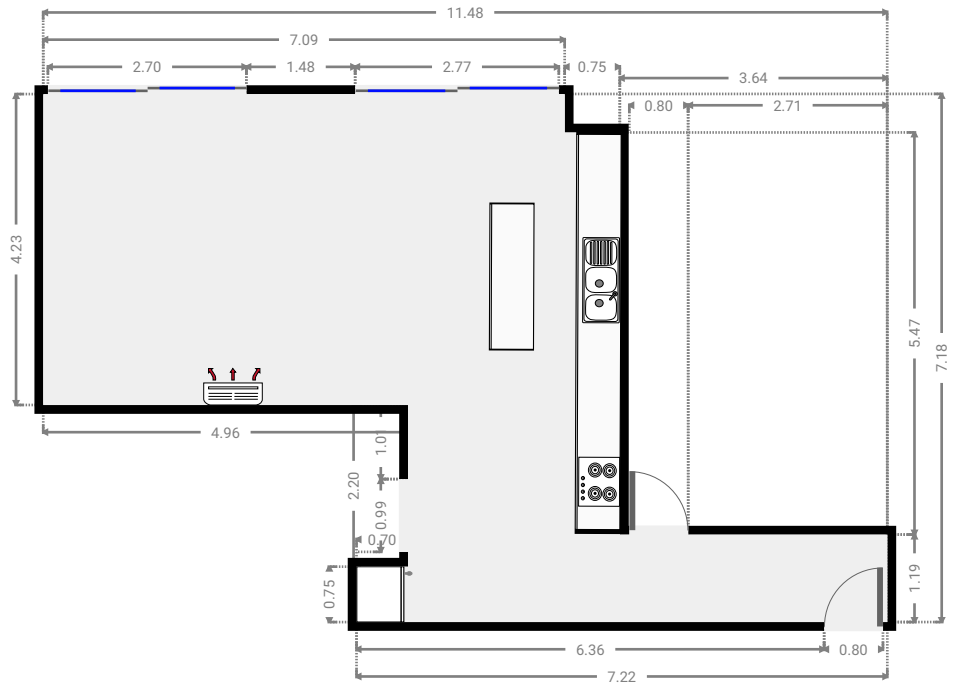

901/102 -108 Victoria Parade

Created on
2021-06-22

Floors
1

▼ Ground Floor

FLOORS: 1

▼ **Hall**
Ground Floor

WIDTH: 11.48 m • LENGTH: 7.18 m
AREA: 46.15 m² • PERIMETER: 38.73 m

▼ **Master Bedroom**
Ground Floor

WIDTH: 3.85 m • LENGTH: 7.43 m
AREA: 18.32 m² • PERIMETER: 22.50 m

FLOORS: 1

▼ **Bathroom**
Ground Floor

WIDTH: 1.90 m • LENGTH: 2.75 m
AREA: 5.22 m² • PERIMETER: 9.30 m

▼ **Laundry Room**
Ground Floor

WIDTH: 1.44 m • LENGTH: 0.75 m
AREA: 1.08 m² • PERIMETER: 4.38 m

FLOORS: 1

▼ **Hall**
Ground Floor

WIDTH: 1.44 m • LENGTH: 1.09 m
AREA: 1.57 m² • PERIMETER: 5.06 m

▼ **Bedroom**
Ground Floor

WIDTH: 4.84 m • LENGTH: 3.52 m
AREA: 16.40 m² • PERIMETER: 16.72 m

FLOORS: 1

▼ **Bathroom**
Ground Floor

WIDTH: 3.28 m • LENGTH: 1.97 m
AREA: 6.42 m² • PERIMETER: 10.47 m

▼ **Other**
Ground Floor

WIDTH: 8.26 m • LENGTH: 7.05 m
AREA: 26.88 m² • PERIMETER: 30.62 m