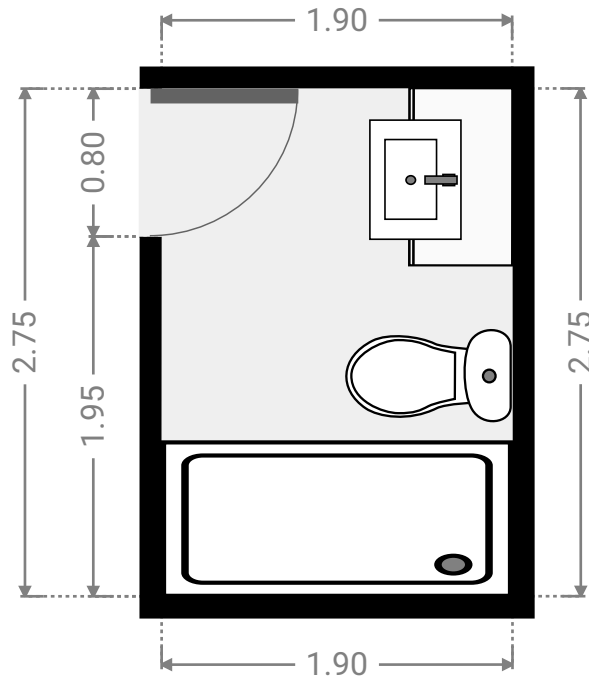

901/102 -108 Victoria Parade

Created on
2021-06-22

Floors
1

▼ Ground Floor

FLOORS: 1

▼ **Hall**
Ground Floor

WIDTH: 11.48 m • LENGTH: 7.18 m
AREA: 46.15 m² • PERIMETER: 38.73 m

▼ **Master Bedroom**
Ground Floor

WIDTH: 3.85 m • LENGTH: 7.43 m
AREA: 18.32 m² • PERIMETER: 22.50 m

FLOORS: 1

▼ **Bathroom**
Ground Floor

WIDTH: 1.90 m • LENGTH: 2.75 m
AREA: 5.22 m² • PERIMETER: 9.30 m

▼ **Laundry Room**
Ground Floor

WIDTH: 1.44 m • LENGTH: 0.75 m
AREA: 1.08 m² • PERIMETER: 4.38 m

FLOORS: 1

▼ **Hall**
Ground Floor

WIDTH: 1.44 m • LENGTH: 1.09 m
AREA: 1.57 m² • PERIMETER: 5.06 m

▼ **Bedroom**
Ground Floor

WIDTH: 4.84 m • LENGTH: 3.52 m
AREA: 16.40 m² • PERIMETER: 16.72 m

FLOORS: 1

▼ **Bathroom**
Ground Floor

WIDTH: 3.28 m • LENGTH: 1.97 m
AREA: 6.42 m² • PERIMETER: 10.47 m

▼ **Other**
Ground Floor

WIDTH: 8.26 m • LENGTH: 7.05 m
AREA: 26.88 m² • PERIMETER: 30.62 m