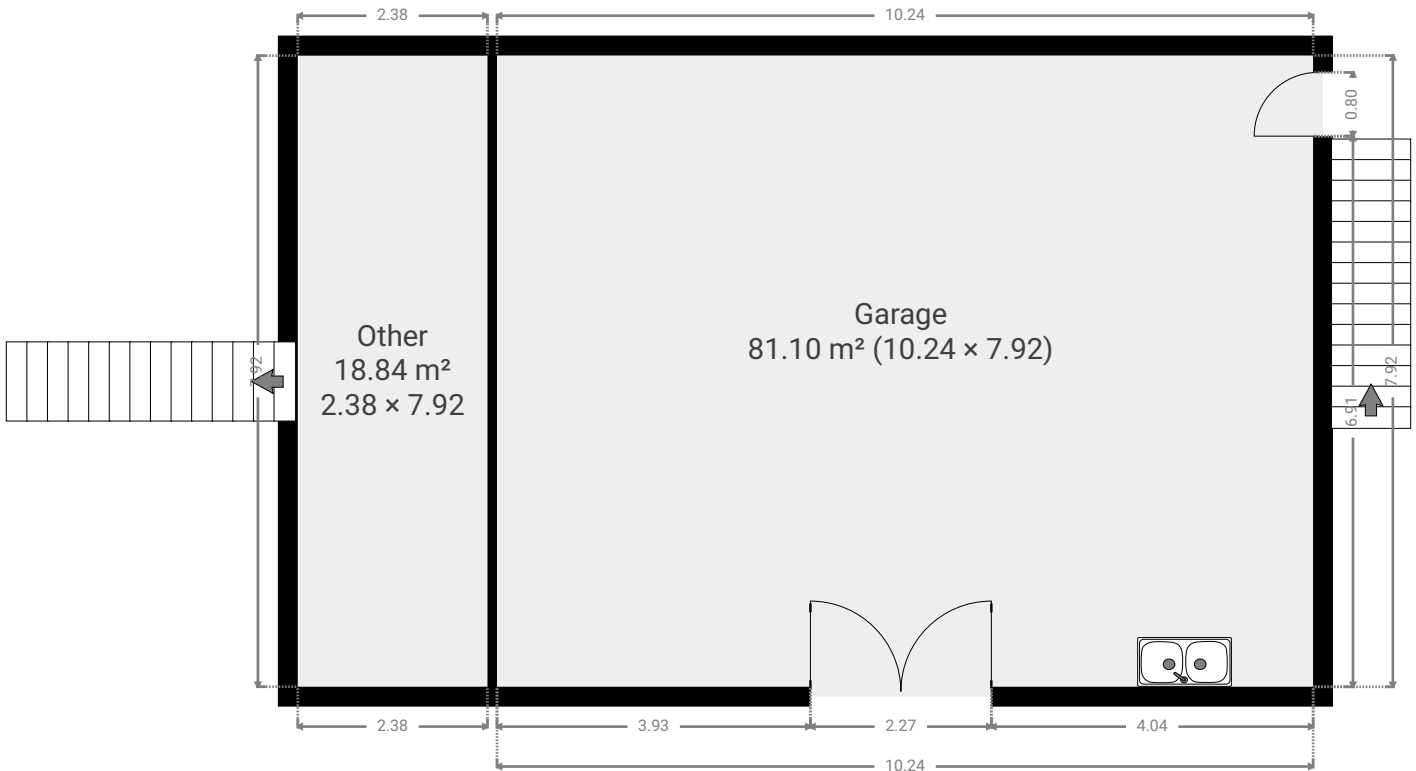

TOTAL AREA: 193.53 m² • LIVING AREA: 112.42 m² • FLOORS: 2 • ROOMS: 12

▼ **Ground Floor**

TOTAL AREA: 99.95 m² • LIVING AREA: 18.84 m² • ROOMS: 2

▼ **1st Floor**

TOTAL AREA: 93.58 m² • LIVING AREA: 93.58 m² • ROOMS: 10