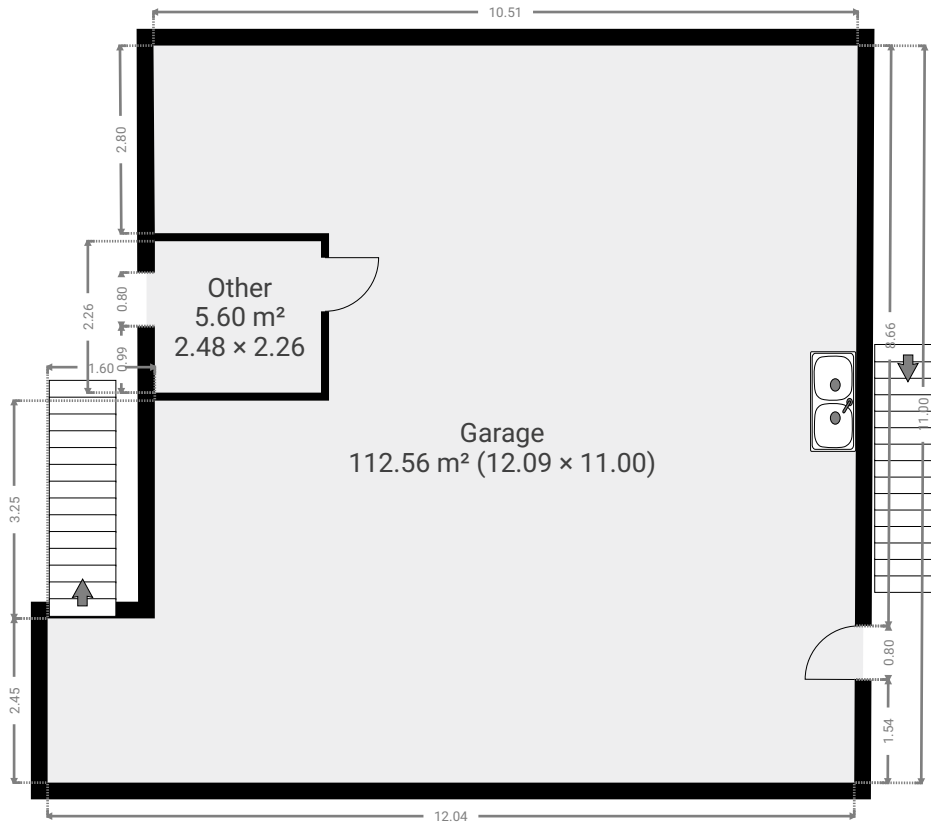

TOTAL AREA: 231.94 m² • LIVING AREA: 119.39 m² • FLOORS: 2 • ROOMS: 12

▼ Ground Floor

TOTAL AREA: 118.13 m² • LIVING AREA: 5.58 m² • ROOMS: 2

▼ 1st Floor

TOTAL AREA: 113.81 m² • LIVING AREA: 113.81 m² • ROOMS: 10