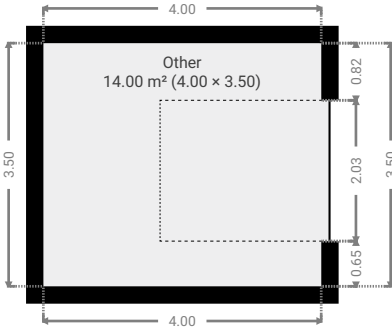

TOTAL AREA: 233.53 m² • LIVING AREA: 182.68 m² • FLOORS: 1 • ROOMS: 7

▼ Ground Floor

TOTAL AREA: 233.53 m² • LIVING AREA: 182.68 m² • ROOMS: 7

THIS FLOORPLAN IS PROVIDED WITHOUT WARRANTY OF ANY KIND. SENSOPIA DISCLAIMS ANY WARRANTY INCLUDING, WITHOUT LIMITATION, SATISFACTORY QUALITY OR ACCURACY OF DIMENSIONS.