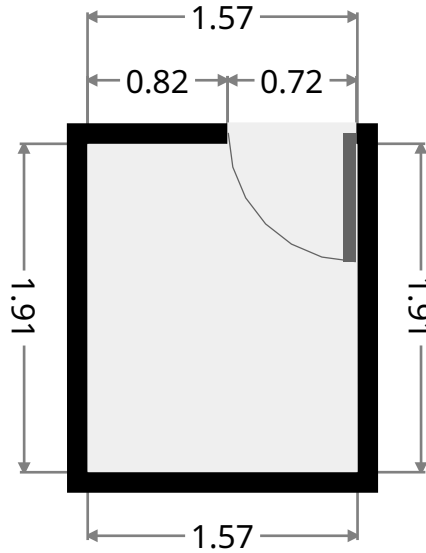

8 Academic Court

Bedroom

Width: 2.98 m
 Length: 3.59 m
 Area: 9.81 m²
 Perimeter: 13.15 m

Bedroom

Width: 3.00 m
 Length: 3.47 m
 Area: 9.45 m²
 Perimeter: 12.94 m

THIS FLOORPLAN IS PROVIDED WITHOUT WARRANTY OF ANY KIND. SENSOPIA DISCLAIMS ANY WARRANTY INCLUDING, WITHOUT LIMITATION, SATISFACTORY QUALITY OR ACCURACY OF DIMENSIONS.

Bathroom

Width: 1.91 m
 Length: 2.93 m
 Area: 5.59 m²
 Perimeter: 9.68 m

THIS FLOORPLAN IS PROVIDED WITHOUT WARRANTY OF ANY KIND. SENSOPIA DISCLAIMS ANY WARRANTY INCLUDING, WITHOUT LIMITATION, SATISFACTORY QUALITY OR ACCURACY OF DIMENSIONS.

8 Academic Court

Master Bedroom

Width: 3.47 m
Length: 3.60 m
Area: 12.51 m²
Perimeter: 14.15 m

Bathroom

Width: 1.89 m
Length: 2.61 m
Area: 4.94 m²
Perimeter: 9.01 m

8 Academic Court

Closet

Width: 1.57 m
 Length: 1.91 m
 Area: 3.00 m²
 Perimeter: 6.97 m

Bedroom

Width: 3.20 m
 Length: 3.98 m
 Area: 12.29 m²
 Perimeter: 14.37 m

8 Academic Court

Kitchen

Width: 5.43 m
 Length: 7.03 m
 Area: 38.15 m²
 Perimeter: 24.91 m

Outdoor Area

Width: 2.08 m
 Length: 7.03 m
 Area: 14.65 m²
 Perimeter: 18.22 m