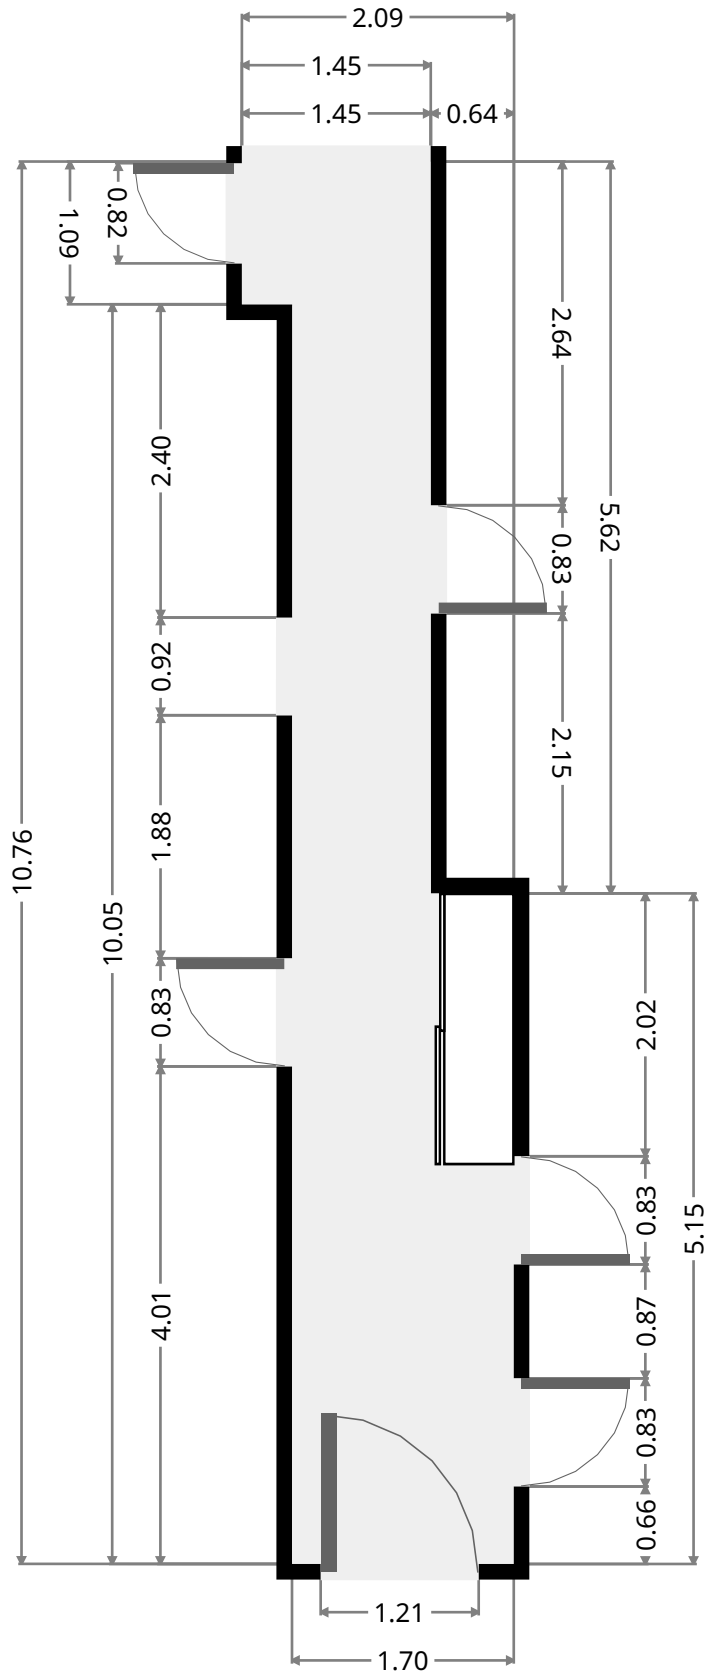

Hall

Width: 2.09 m
 Length: 10.76 m
 Area: 15.16 m²
 Perimeter: 25.70 m

THIS FLOORPLAN IS PROVIDED WITHOUT WARRANTY OF ANY KIND. SENSOPIA DISCLAIMS ANY WARRANTY INCLUDING, WITHOUT LIMITATION, SATISFACTORY QUALITY OR ACCURACY OF DIMENSIONS.

8 Academic Court

Bedroom

Width: 2.98 m
 Length: 3.59 m
 Area: 9.81 m²
 Perimeter: 13.15 m

Bedroom

Width: 3.00 m
 Length: 3.47 m
 Area: 9.45 m²
 Perimeter: 12.94 m

THIS FLOORPLAN IS PROVIDED WITHOUT WARRANTY OF ANY KIND. SENSOPIA DISCLAIMS ANY WARRANTY INCLUDING, WITHOUT LIMITATION, SATISFACTORY QUALITY OR ACCURACY OF DIMENSIONS.

Bathroom

Width: 1.91 m
 Length: 2.93 m
 Area: 5.59 m²
 Perimeter: 9.68 m

THIS FLOORPLAN IS PROVIDED WITHOUT WARRANTY OF ANY KIND. SENSOPIA DISCLAIMS ANY WARRANTY INCLUDING, WITHOUT LIMITATION, SATISFACTORY QUALITY OR ACCURACY OF DIMENSIONS.

Bedroom

Width: 3.20 m
 Length: 3.98 m
 Area: 12.29 m²
 Perimeter: 14.37 m

8 Academic Court

Kitchen

Width: 5.43 m
 Length: 7.03 m
 Area: 38.15 m²
 Perimeter: 24.91 m

Outdoor Area

Width: 2.08 m
 Length: 7.03 m
 Area: 14.65 m²
 Perimeter: 18.22 m