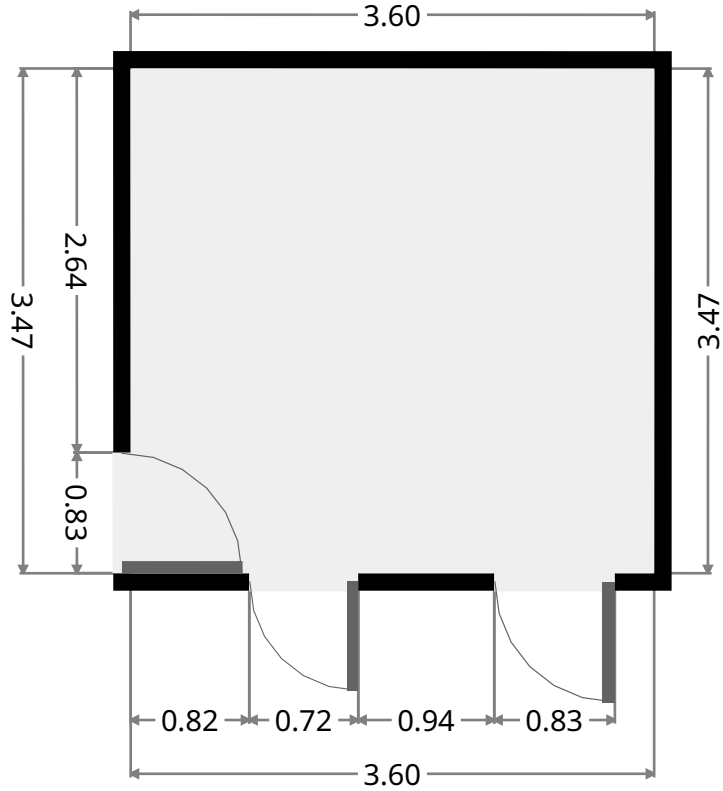

8 Academic Court

Bedroom

Width: 2.98 m
 Length: 3.59 m
 Area: 9.81 m²
 Perimeter: 13.15 m

Bedroom

Width: 3.00 m
 Length: 3.47 m
 Area: 9.45 m²
 Perimeter: 12.94 m

THIS FLOORPLAN IS PROVIDED WITHOUT WARRANTY OF ANY KIND. SENSOPIA DISCLAIMS ANY WARRANTY INCLUDING, WITHOUT LIMITATION, SATISFACTORY QUALITY OR ACCURACY OF DIMENSIONS.

Bathroom

Width: 1.91 m
 Length: 2.93 m
 Area: 5.59 m²
 Perimeter: 9.68 m

THIS FLOORPLAN IS PROVIDED WITHOUT WARRANTY OF ANY KIND. SENSOPIA DISCLAIMS ANY WARRANTY INCLUDING, WITHOUT LIMITATION, SATISFACTORY QUALITY OR ACCURACY OF DIMENSIONS.

8 Academic Court

Master Bedroom

Width: 3.47 m
Length: 3.60 m
Area: 12.51 m²
Perimeter: 14.15 m

Bathroom

Width: 1.89 m
Length: 2.61 m
Area: 4.94 m²
Perimeter: 9.01 m

8 Academic Court

Closet

Width: 1.57 m
 Length: 1.91 m
 Area: 3.00 m²
 Perimeter: 6.97 m

Bedroom

Width: 3.20 m
 Length: 3.98 m
 Area: 12.29 m²
 Perimeter: 14.37 m

8 Academic Court

Kitchen

Width: 5.43 m
 Length: 7.03 m
 Area: 38.15 m²
 Perimeter: 24.91 m

Outdoor Area

Width: 2.08 m
 Length: 7.03 m
 Area: 14.65 m²
 Perimeter: 18.22 m