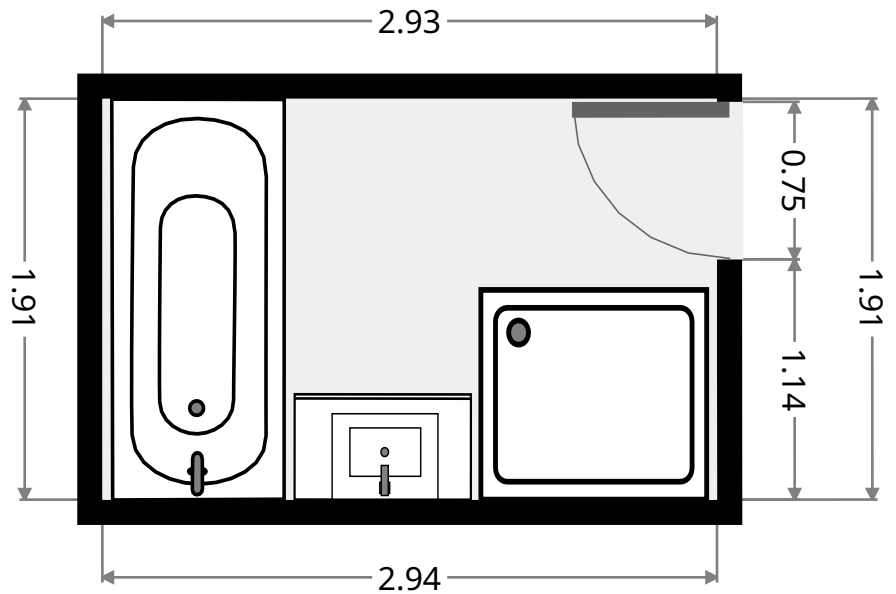

Hall

Width: 2.09 m
 Length: 10.76 m
 Area: 15.16 m²
 Perimeter: 25.70 m

THIS FLOORPLAN IS PROVIDED WITHOUT WARRANTY OF ANY KIND. SENSOPIA DISCLAIMS ANY WARRANTY INCLUDING, WITHOUT LIMITATION, SATISFACTORY QUALITY OR ACCURACY OF DIMENSIONS.

8 Academic Court

Bedroom

Width: 2.98 m
 Length: 3.59 m
 Area: 9.81 m²
 Perimeter: 13.15 m

Bedroom

Width: 3.00 m
 Length: 3.47 m
 Area: 9.45 m²
 Perimeter: 12.94 m

THIS FLOORPLAN IS PROVIDED WITHOUT WARRANTY OF ANY KIND. SENSOPIA DISCLAIMS ANY WARRANTY INCLUDING, WITHOUT LIMITATION, SATISFACTORY QUALITY OR ACCURACY OF DIMENSIONS.

Bathroom

Width: 1.91 m
 Length: 2.93 m
 Area: 5.59 m²
 Perimeter: 9.68 m

THIS FLOORPLAN IS PROVIDED WITHOUT WARRANTY OF ANY KIND. SENSOPIA DISCLAIMS ANY WARRANTY INCLUDING, WITHOUT LIMITATION, SATISFACTORY QUALITY OR ACCURACY OF DIMENSIONS.

Bedroom

Width: 3.20 m
 Length: 3.98 m
 Area: 12.29 m²
 Perimeter: 14.37 m

8 Academic Court

Kitchen

Width: 5.43 m
 Length: 7.03 m
 Area: 38.15 m²
 Perimeter: 24.91 m

Outdoor Area

Width: 2.08 m
 Length: 7.03 m
 Area: 14.65 m²
 Perimeter: 18.22 m