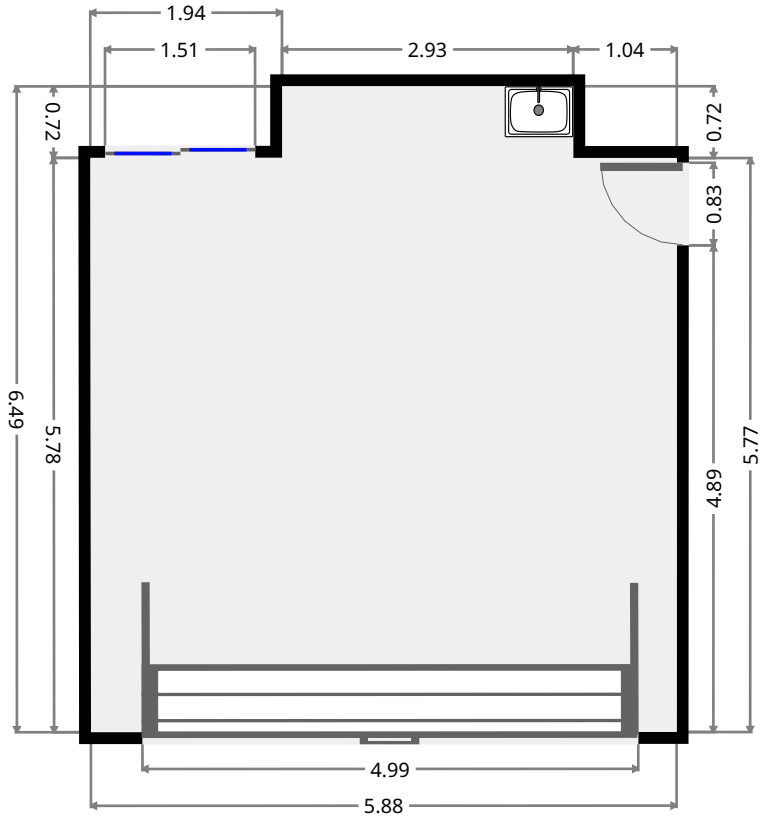

8 Academic Court

Garage

Width: 5.88 m
Length: 6.49 m
Area: 36.14 m²
Perimeter: 24.78 m