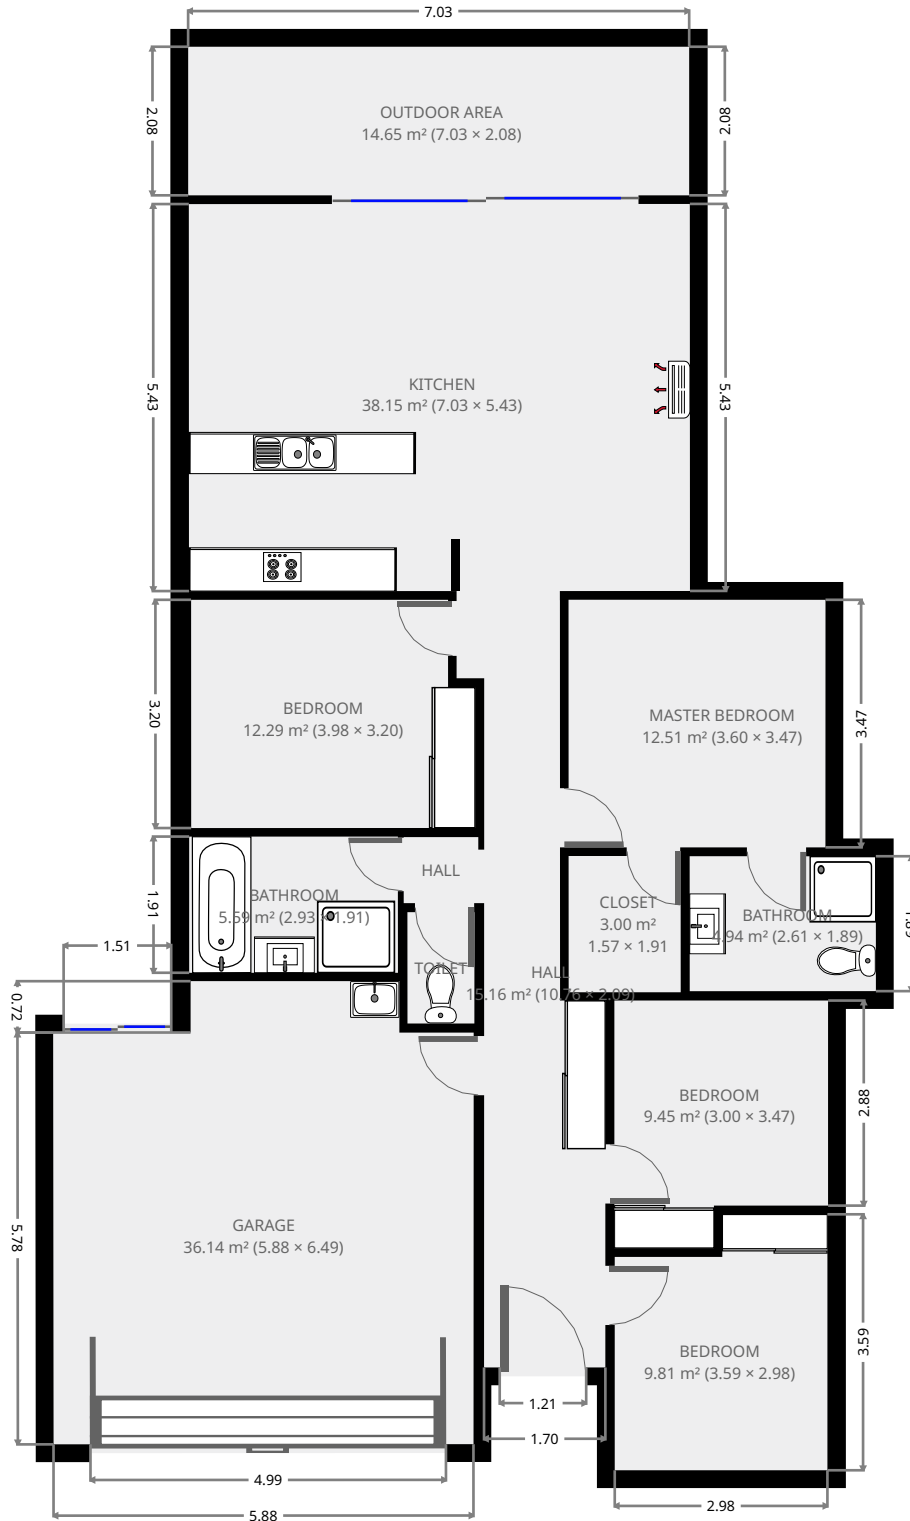

8 Academic Court

1st Floor

THIS FLOORPLAN IS PROVIDED WITHOUT WARRANTY OF ANY KIND. SENSOPIA DISCLAIMS ANY WARRANTY INCLUDING, WITHOUT LIMITATION, SATISFACTORY QUALITY OR ACCURACY OF DIMENSIONS.

8 Academic Court

Hall

Width: 2.09 m
 Length: 10.76 m
 Area: 15.16 m²
 Perimeter: 25.70 m

THIS FLOORPLAN IS PROVIDED WITHOUT WARRANTY OF ANY KIND. SENSOPIA DISCLAIMS ANY WARRANTY INCLUDING, WITHOUT LIMITATION, SATISFACTORY QUALITY OR ACCURACY OF DIMENSIONS.

8 Academic Court

Bedroom

Width: 2.98 m
 Length: 3.59 m
 Area: 9.81 m²
 Perimeter: 13.15 m

Bedroom

Width: 3.00 m
 Length: 3.47 m
 Area: 9.45 m²
 Perimeter: 12.94 m

THIS FLOORPLAN IS PROVIDED WITHOUT WARRANTY OF ANY KIND. SENSOPIA DISCLAIMS ANY WARRANTY INCLUDING, WITHOUT LIMITATION, SATISFACTORY QUALITY OR ACCURACY OF DIMENSIONS.

Bathroom

Width: 1.91 m
 Length: 2.93 m
 Area: 5.59 m²
 Perimeter: 9.68 m

THIS FLOORPLAN IS PROVIDED WITHOUT WARRANTY OF ANY KIND. SENSOPIA DISCLAIMS ANY WARRANTY INCLUDING, WITHOUT LIMITATION, SATISFACTORY QUALITY OR ACCURACY OF DIMENSIONS.