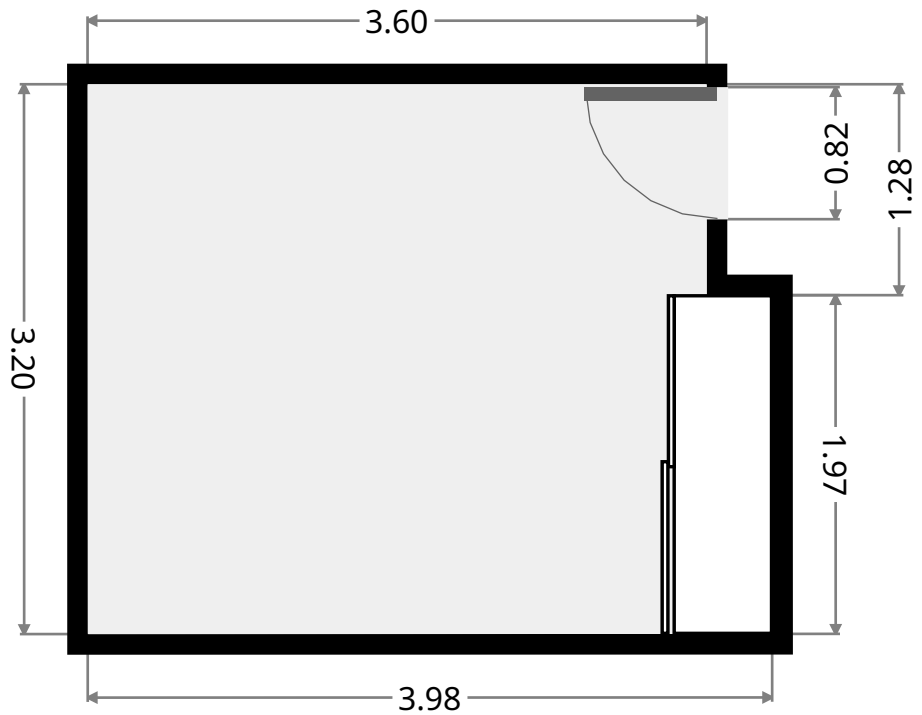

Hall

Width: 2.09 m
 Length: 10.76 m
 Area: 15.16 m²
 Perimeter: 25.70 m

THIS FLOORPLAN IS PROVIDED WITHOUT WARRANTY OF ANY KIND. SENSOPIA DISCLAIMS ANY WARRANTY INCLUDING, WITHOUT LIMITATION, SATISFACTORY QUALITY OR ACCURACY OF DIMENSIONS.

Bathroom

Width: 1.91 m
 Length: 2.93 m
 Area: 5.59 m²
 Perimeter: 9.68 m

THIS FLOORPLAN IS PROVIDED WITHOUT WARRANTY OF ANY KIND. SENSOPIA DISCLAIMS ANY WARRANTY INCLUDING, WITHOUT LIMITATION, SATISFACTORY QUALITY OR ACCURACY OF DIMENSIONS.

8 Academic Court

Master Bedroom

Width: 3.47 m
Length: 3.60 m
Area: 12.51 m²
Perimeter: 14.15 m

Bathroom

Width: 1.89 m
Length: 2.61 m
Area: 4.94 m²
Perimeter: 9.01 m

8 Academic Court

Closet

Width: 1.57 m
 Length: 1.91 m
 Area: 3.00 m²
 Perimeter: 6.97 m

Bedroom

Width: 3.20 m
 Length: 3.98 m
 Area: 12.29 m²
 Perimeter: 14.37 m

8 Academic Court

Kitchen

Width: 5.43 m
 Length: 7.03 m
 Area: 38.15 m²
 Perimeter: 24.91 m

Outdoor Area

Width: 2.08 m
 Length: 7.03 m
 Area: 14.65 m²
 Perimeter: 18.22 m