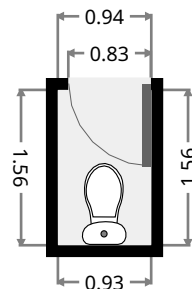

Hall

Width: 2.09 m
 Length: 10.76 m
 Area: 15.16 m²
 Perimeter: 25.70 m

THIS FLOORPLAN IS PROVIDED WITHOUT WARRANTY OF ANY KIND. SENSOPIA DISCLAIMS ANY WARRANTY INCLUDING, WITHOUT LIMITATION, SATISFACTORY QUALITY OR ACCURACY OF DIMENSIONS.

8 Academic Court

Bedroom

Width: 2.98 m
 Length: 3.59 m
 Area: 9.81 m²
 Perimeter: 13.15 m

Bedroom

Width: 3.00 m
 Length: 3.47 m
 Area: 9.45 m²
 Perimeter: 12.94 m

THIS FLOORPLAN IS PROVIDED WITHOUT WARRANTY OF ANY KIND. SENSOPIA DISCLAIMS ANY WARRANTY INCLUDING, WITHOUT LIMITATION, SATISFACTORY QUALITY OR ACCURACY OF DIMENSIONS.

8 Academic Court

Garage

Width: 5.88 m
 Length: 6.49 m
 Area: 36.14 m²
 Perimeter: 24.78 m

Toilet

Width: 0.94 m
 Length: 1.56 m
 Area: 1.47 m²
 Perimeter: 5.00 m

8 Academic Court

Hall

Width: 0.93 m
 Length: 1.05 m
 Area: 0.97 m²
 Perimeter: 3.94 m

Bathroom

Width: 1.91 m
 Length: 2.93 m
 Area: 5.59 m²
 Perimeter: 9.68 m

THIS FLOORPLAN IS PROVIDED WITHOUT WARRANTY OF ANY KIND. SENSOPIA DISCLAIMS ANY WARRANTY INCLUDING, WITHOUT LIMITATION, SATISFACTORY QUALITY OR ACCURACY OF DIMENSIONS.