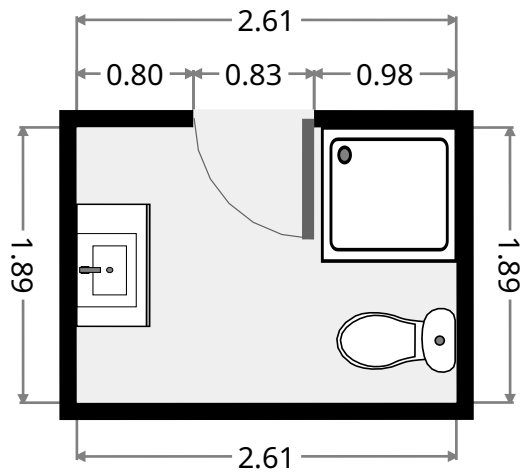

Hall

Width: 2.09 m
 Length: 10.76 m
 Area: 15.16 m²
 Perimeter: 25.70 m

THIS FLOORPLAN IS PROVIDED WITHOUT WARRANTY OF ANY KIND. SENSOPIA DISCLAIMS ANY WARRANTY INCLUDING, WITHOUT LIMITATION, SATISFACTORY QUALITY OR ACCURACY OF DIMENSIONS.

Bathroom

Width: 1.91 m
 Length: 2.93 m
 Area: 5.59 m²
 Perimeter: 9.68 m

THIS FLOORPLAN IS PROVIDED WITHOUT WARRANTY OF ANY KIND. SENSOPIA DISCLAIMS ANY WARRANTY INCLUDING, WITHOUT LIMITATION, SATISFACTORY QUALITY OR ACCURACY OF DIMENSIONS.

8 Academic Court

Master Bedroom

Width: 3.47 m
Length: 3.60 m
Area: 12.51 m²
Perimeter: 14.15 m

Bathroom

Width: 1.89 m
Length: 2.61 m
Area: 4.94 m²
Perimeter: 9.01 m

8 Academic Court

Closet

Width: 1.57 m
 Length: 1.91 m
 Area: 3.00 m²
 Perimeter: 6.97 m

Bedroom

Width: 3.20 m
 Length: 3.98 m
 Area: 12.29 m²
 Perimeter: 14.37 m

8 Academic Court

Kitchen

Width: 5.43 m
 Length: 7.03 m
 Area: 38.15 m²
 Perimeter: 24.91 m

Outdoor Area

Width: 2.08 m
 Length: 7.03 m
 Area: 14.65 m²
 Perimeter: 18.22 m