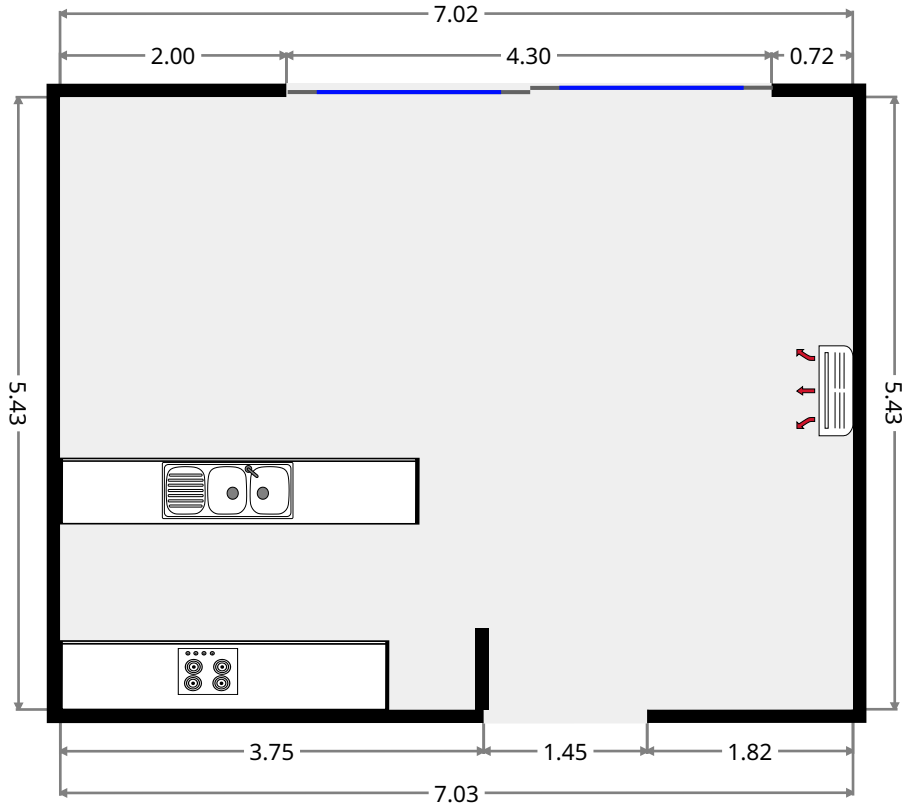

Hall

Width: 2.09 m
 Length: 10.76 m
 Area: 15.16 m²
 Perimeter: 25.70 m

THIS FLOORPLAN IS PROVIDED WITHOUT WARRANTY OF ANY KIND. SENSOPIA DISCLAIMS ANY WARRANTY INCLUDING, WITHOUT LIMITATION, SATISFACTORY QUALITY OR ACCURACY OF DIMENSIONS.

Bathroom

Width: 1.91 m
 Length: 2.93 m
 Area: 5.59 m²
 Perimeter: 9.68 m

THIS FLOORPLAN IS PROVIDED WITHOUT WARRANTY OF ANY KIND. SENSOPIA DISCLAIMS ANY WARRANTY INCLUDING, WITHOUT LIMITATION, SATISFACTORY QUALITY OR ACCURACY OF DIMENSIONS.

8 Academic Court

Master Bedroom

Width: 3.47 m
Length: 3.60 m
Area: 12.51 m²
Perimeter: 14.15 m

Bathroom

Width: 1.89 m
Length: 2.61 m
Area: 4.94 m²
Perimeter: 9.01 m

8 Academic Court

Closet

Width: 1.57 m
 Length: 1.91 m
 Area: 3.00 m²
 Perimeter: 6.97 m

Bedroom

Width: 3.20 m
 Length: 3.98 m
 Area: 12.29 m²
 Perimeter: 14.37 m

8 Academic Court

Kitchen

Width: 5.43 m
 Length: 7.03 m
 Area: 38.15 m²
 Perimeter: 24.91 m

Outdoor Area

Width: 2.08 m
 Length: 7.03 m
 Area: 14.65 m²
 Perimeter: 18.22 m