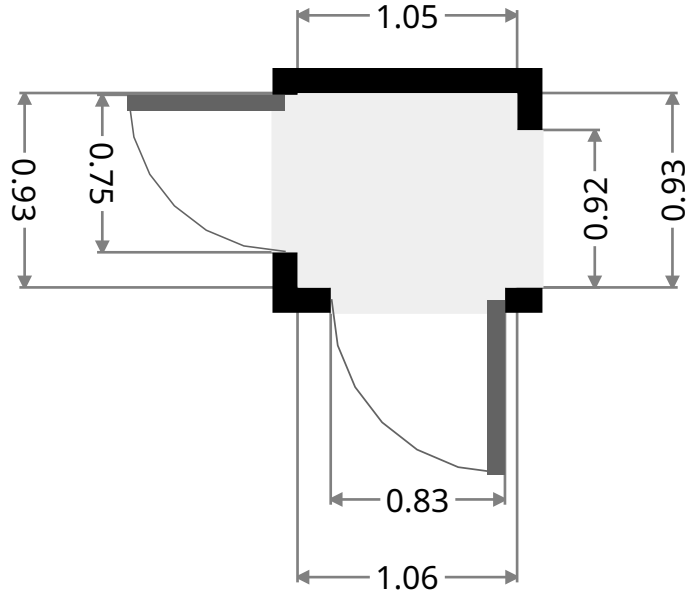

Hall

Width: 2.09 m
 Length: 10.76 m
 Area: 15.16 m²
 Perimeter: 25.70 m

THIS FLOORPLAN IS PROVIDED WITHOUT WARRANTY OF ANY KIND. SENSOPIA DISCLAIMS ANY WARRANTY INCLUDING, WITHOUT LIMITATION, SATISFACTORY QUALITY OR ACCURACY OF DIMENSIONS.

8 Academic Court

Bedroom

Width: 2.98 m
 Length: 3.59 m
 Area: 9.81 m²
 Perimeter: 13.15 m

Bedroom

Width: 3.00 m
 Length: 3.47 m
 Area: 9.45 m²
 Perimeter: 12.94 m

THIS FLOORPLAN IS PROVIDED WITHOUT WARRANTY OF ANY KIND. SENSOPIA DISCLAIMS ANY WARRANTY INCLUDING, WITHOUT LIMITATION, SATISFACTORY QUALITY OR ACCURACY OF DIMENSIONS.

Bathroom

Width: 1.91 m
 Length: 2.93 m
 Area: 5.59 m²
 Perimeter: 9.68 m

THIS FLOORPLAN IS PROVIDED WITHOUT WARRANTY OF ANY KIND. SENSOPIA DISCLAIMS ANY WARRANTY INCLUDING, WITHOUT LIMITATION, SATISFACTORY QUALITY OR ACCURACY OF DIMENSIONS.

Bedroom

Width: 3.20 m
 Length: 3.98 m
 Area: 12.29 m²
 Perimeter: 14.37 m

8 Academic Court

Kitchen

Width: 5.43 m
 Length: 7.03 m
 Area: 38.15 m²
 Perimeter: 24.91 m

Outdoor Area

Width: 2.08 m
 Length: 7.03 m
 Area: 14.65 m²
 Perimeter: 18.22 m