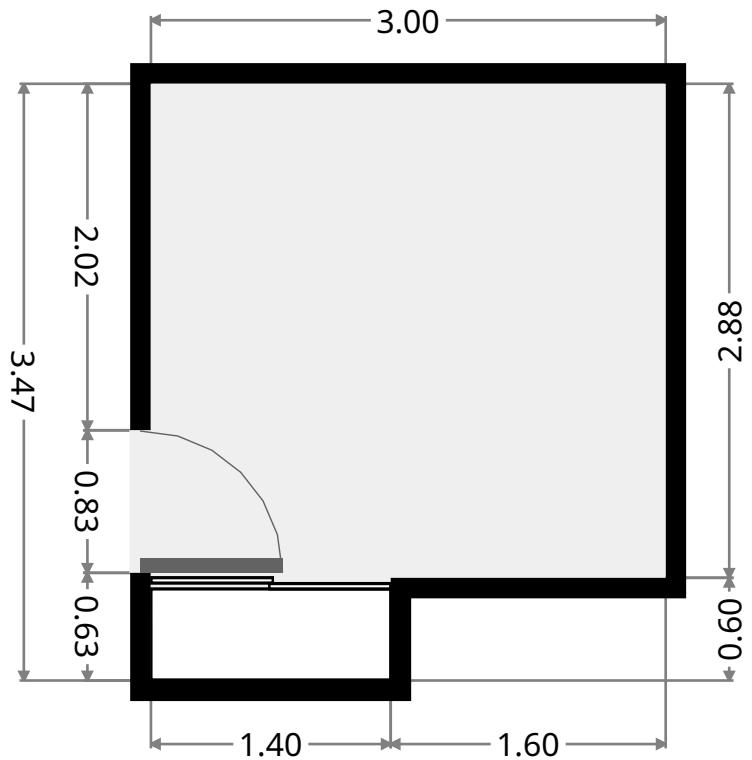

Hall

Width: 2.09 m
 Length: 10.76 m
 Area: 15.16 m²
 Perimeter: 25.70 m

THIS FLOORPLAN IS PROVIDED WITHOUT WARRANTY OF ANY KIND. SENSOPIA DISCLAIMS ANY WARRANTY INCLUDING, WITHOUT LIMITATION, SATISFACTORY QUALITY OR ACCURACY OF DIMENSIONS.

8 Academic Court

Bedroom

Width: 2.98 m
 Length: 3.59 m
 Area: 9.81 m²
 Perimeter: 13.15 m

Bedroom

Width: 3.00 m
 Length: 3.47 m
 Area: 9.45 m²
 Perimeter: 12.94 m

THIS FLOORPLAN IS PROVIDED WITHOUT WARRANTY OF ANY KIND. SENSOPIA DISCLAIMS ANY WARRANTY INCLUDING, WITHOUT LIMITATION, SATISFACTORY QUALITY OR ACCURACY OF DIMENSIONS.

Bathroom

Width: 1.91 m
 Length: 2.93 m
 Area: 5.59 m²
 Perimeter: 9.68 m

THIS FLOORPLAN IS PROVIDED WITHOUT WARRANTY OF ANY KIND. SENSOPIA DISCLAIMS ANY WARRANTY INCLUDING, WITHOUT LIMITATION, SATISFACTORY QUALITY OR ACCURACY OF DIMENSIONS.

Bedroom

Width: 3.20 m
 Length: 3.98 m
 Area: 12.29 m²
 Perimeter: 14.37 m

8 Academic Court

Kitchen

Width: 5.43 m
 Length: 7.03 m
 Area: 38.15 m²
 Perimeter: 24.91 m

Outdoor Area

Width: 2.08 m
 Length: 7.03 m
 Area: 14.65 m²
 Perimeter: 18.22 m