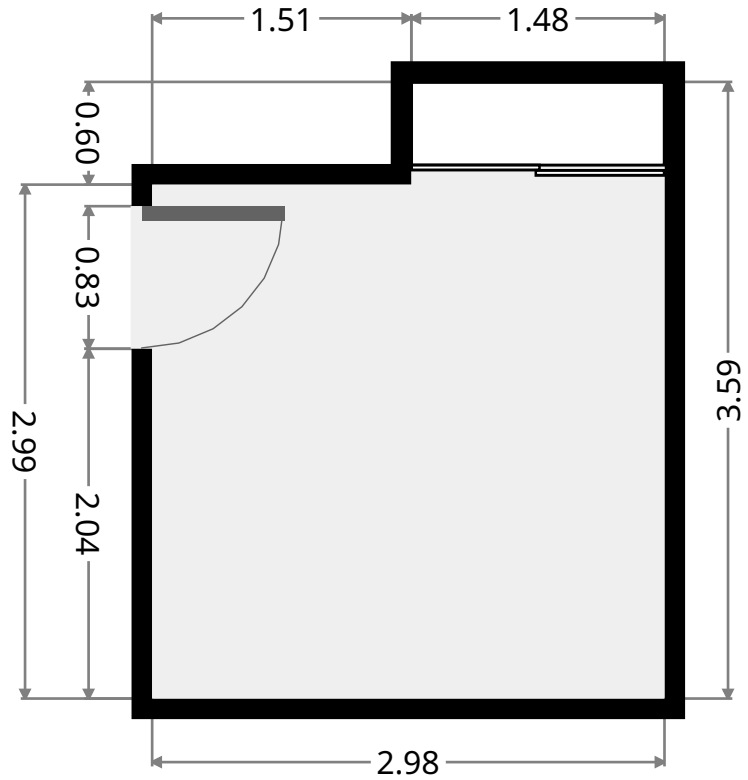

Hall

Width: 2.09 m
 Length: 10.76 m
 Area: 15.16 m²
 Perimeter: 25.70 m

THIS FLOORPLAN IS PROVIDED WITHOUT WARRANTY OF ANY KIND. SENSOPIA DISCLAIMS ANY WARRANTY INCLUDING, WITHOUT LIMITATION, SATISFACTORY QUALITY OR ACCURACY OF DIMENSIONS.

8 Academic Court

Bedroom

Width: 2.98 m
 Length: 3.59 m
 Area: 9.81 m²
 Perimeter: 13.15 m

Bedroom

Width: 3.00 m
 Length: 3.47 m
 Area: 9.45 m²
 Perimeter: 12.94 m

THIS FLOORPLAN IS PROVIDED WITHOUT WARRANTY OF ANY KIND. SENSOPIA DISCLAIMS ANY WARRANTY INCLUDING, WITHOUT LIMITATION, SATISFACTORY QUALITY OR ACCURACY OF DIMENSIONS.

Bathroom

Width: 1.91 m
 Length: 2.93 m
 Area: 5.59 m²
 Perimeter: 9.68 m

THIS FLOORPLAN IS PROVIDED WITHOUT WARRANTY OF ANY KIND. SENSOPIA DISCLAIMS ANY WARRANTY INCLUDING, WITHOUT LIMITATION, SATISFACTORY QUALITY OR ACCURACY OF DIMENSIONS.

Bedroom

Width: 3.20 m
 Length: 3.98 m
 Area: 12.29 m²
 Perimeter: 14.37 m

8 Academic Court

Kitchen

Width: 5.43 m
 Length: 7.03 m
 Area: 38.15 m²
 Perimeter: 24.91 m

Outdoor Area

Width: 2.08 m
 Length: 7.03 m
 Area: 14.65 m²
 Perimeter: 18.22 m