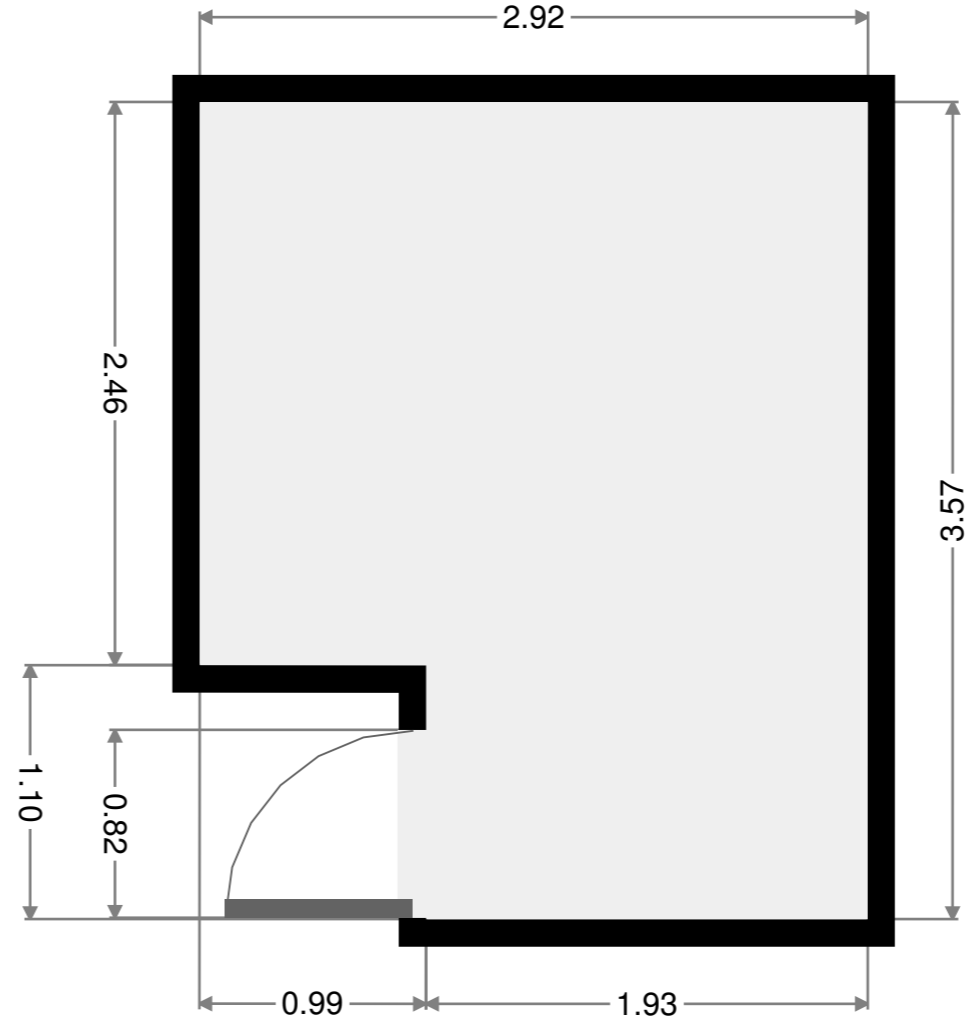

## Bathroom

Width: 1.08 m  
 Length: 2.25 m  
 Area: 2.42 m<sup>2</sup>  
 Perimeter: 6.65 m

## Bedroom

Width: 2.98 m  
 Length: 3.42 m  
 Area: 10.21 m<sup>2</sup>  
 Perimeter: 12.81 m

## Bedroom

Width: 3.42 m  
 Length: 3.58 m  
 Area: 12.26 m<sup>2</sup>  
 Perimeter: 14.01 m

## Verandah

Width: 1.47 m  
 Length: 5.16 m  
 Area: 7.58 m<sup>2</sup>  
 Perimeter: 13.25 m