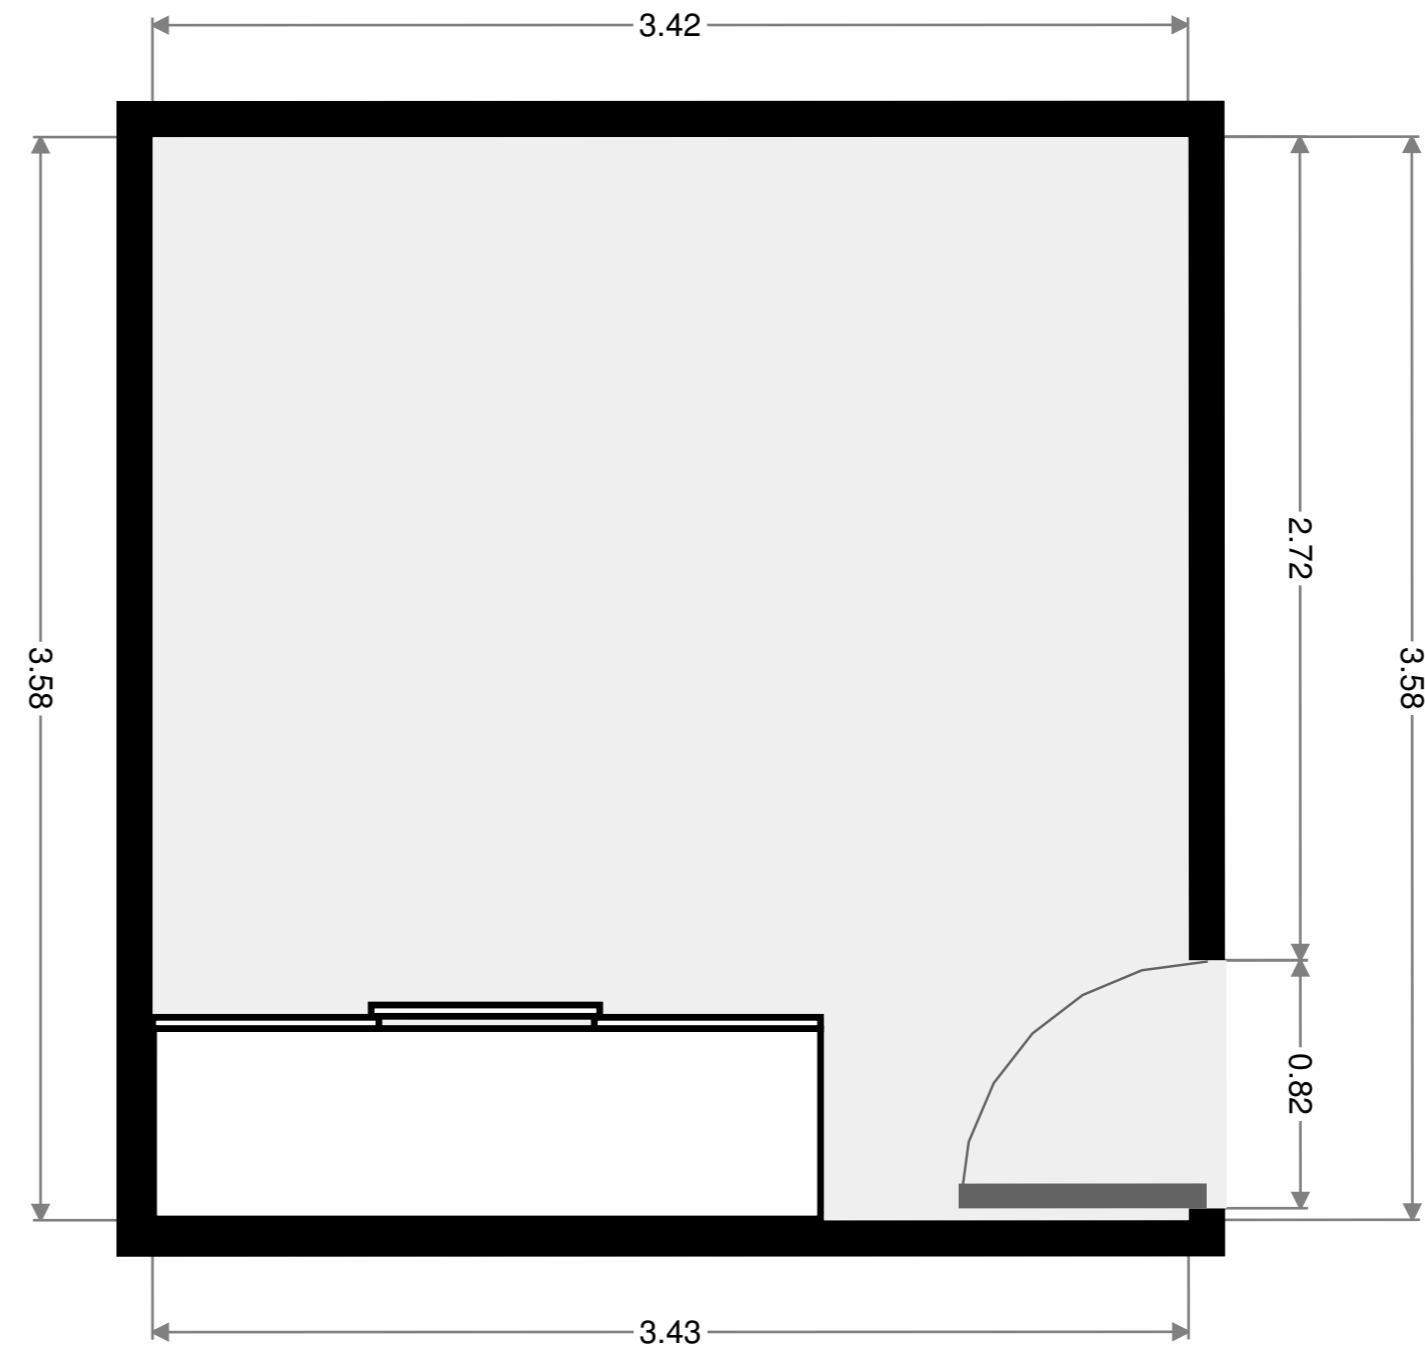

Bedroom

Width: 3.42 m
Length: 3.58 m
Area: 12.26 m²
Perimeter: 14.01 m