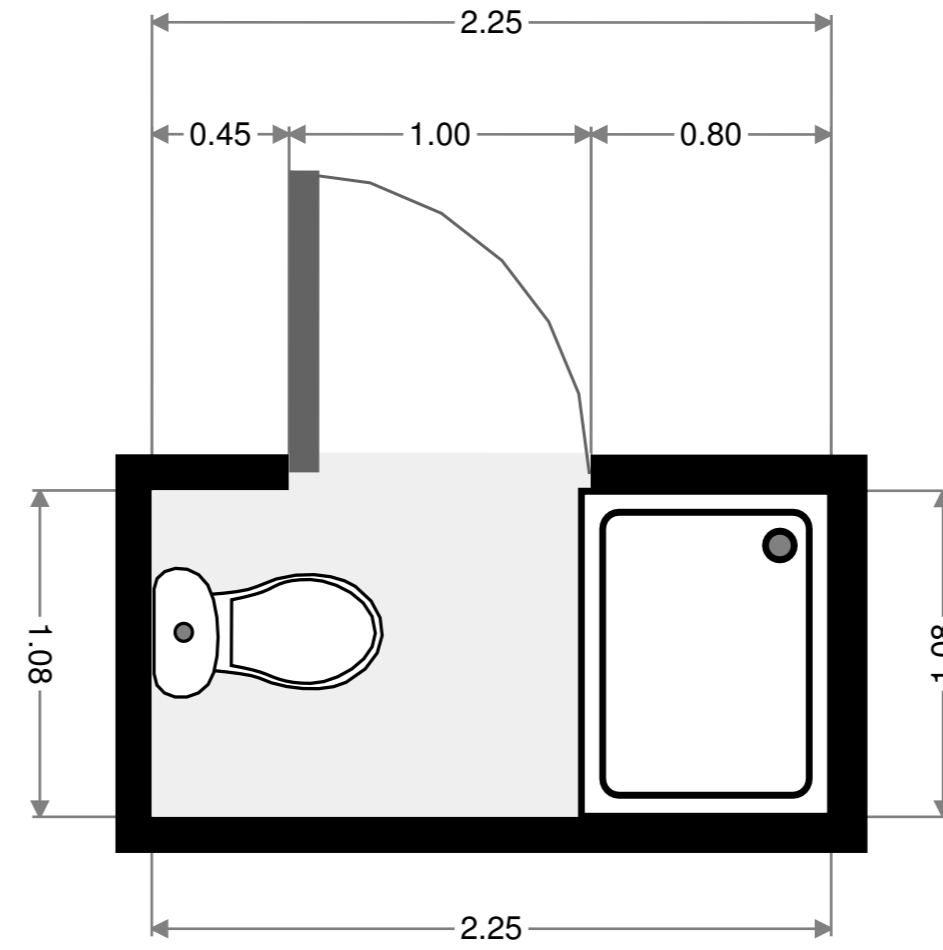

# Living Room

Width: 5.01 m  
 Length: 7.07 m  
 Area: 35.39 m<sup>2</sup>  
 Perimeter: 24.15 m

Width: 3.77 m  
 Length: 6.70 m  
 Area: 22.29 m<sup>2</sup>  
 Perimeter: 23.34 m  
 Ceiling Height: 2.17 m

## Bathroom

Width: 1.08 m  
 Length: 2.25 m  
 Area: 2.42 m<sup>2</sup>  
 Perimeter: 6.65 m

## Music Room

Width: 3.17 m  
 Length: 6.69 m  
 Area: 21.20 m<sup>2</sup>  
 Perimeter: 19.72 m

# Foyer

Width: 1.27 m  
Length: 5.20 m  
Area: 6.61 m<sup>2</sup>  
Perimeter: 12.93 m