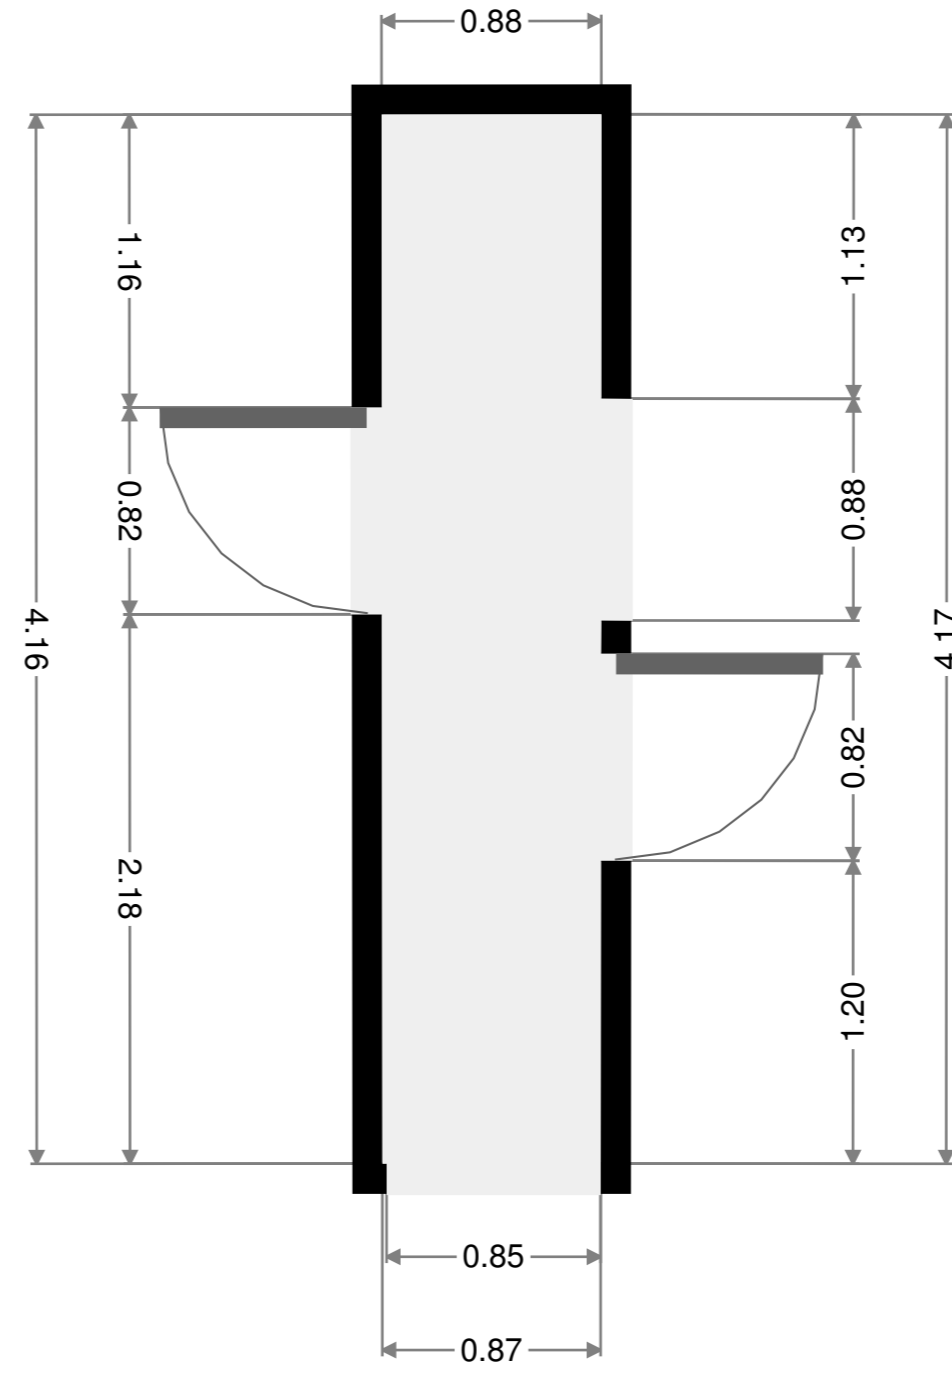

# Foyer

Width: 1.27 m  
Length: 5.20 m  
Area: 6.61 m<sup>2</sup>  
Perimeter: 12.93 m

# Kitchen

Width: 2.89 m  
 Length: 5.07 m  
 Area: 14.65 m<sup>2</sup>  
 Perimeter: 15.92 m

## Hall

Width: 0.88 m  
Length: 4.16 m  
Area: 3.62 m<sup>2</sup>  
Perimeter: 10.06 m

## Hall

Width: 0.25 m  
Length: 0.88 m  
Area: 0.22 m<sup>2</sup>  
Perimeter: 2.26 m