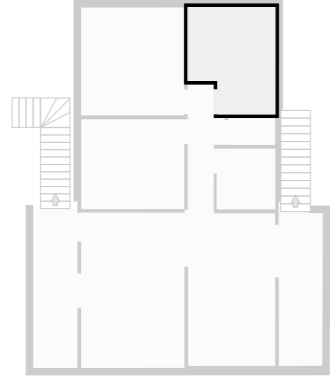

Bedroom

Width: 2.92 m
Length: 3.57 m
Area: 9.30 m²
Perimeter: 12.96 m
Ceiling Height: 2.17 m