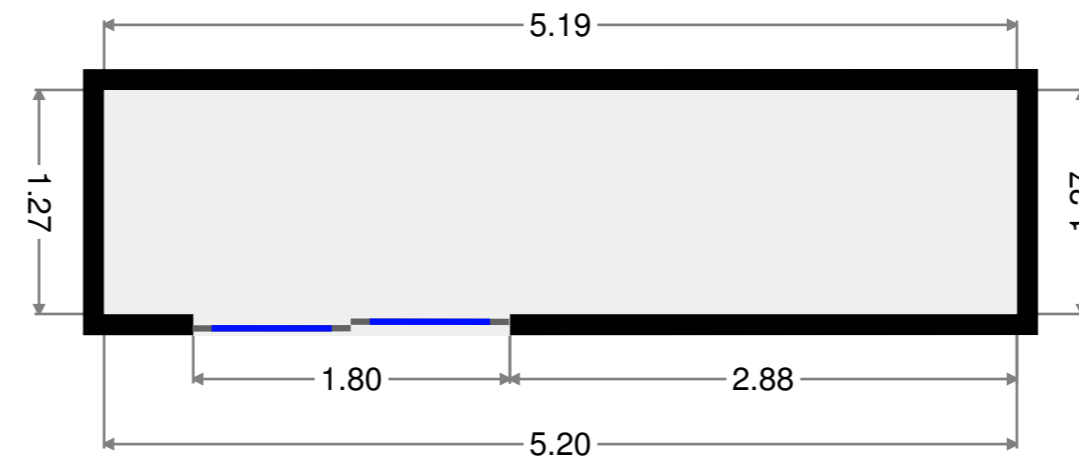

## Bathroom

Width: 1.08 m  
 Length: 2.25 m  
 Area: 2.42 m<sup>2</sup>  
 Perimeter: 6.65 m

## Music Room

Width: 3.17 m  
 Length: 6.69 m  
 Area: 21.20 m<sup>2</sup>  
 Perimeter: 19.72 m

# Foyer

Width: 1.27 m  
Length: 5.20 m  
Area: 6.61 m<sup>2</sup>  
Perimeter: 12.93 m

## Hall

Width: 0.25 m  
Length: 0.88 m  
Area: 0.22 m<sup>2</sup>  
Perimeter: 2.26 m