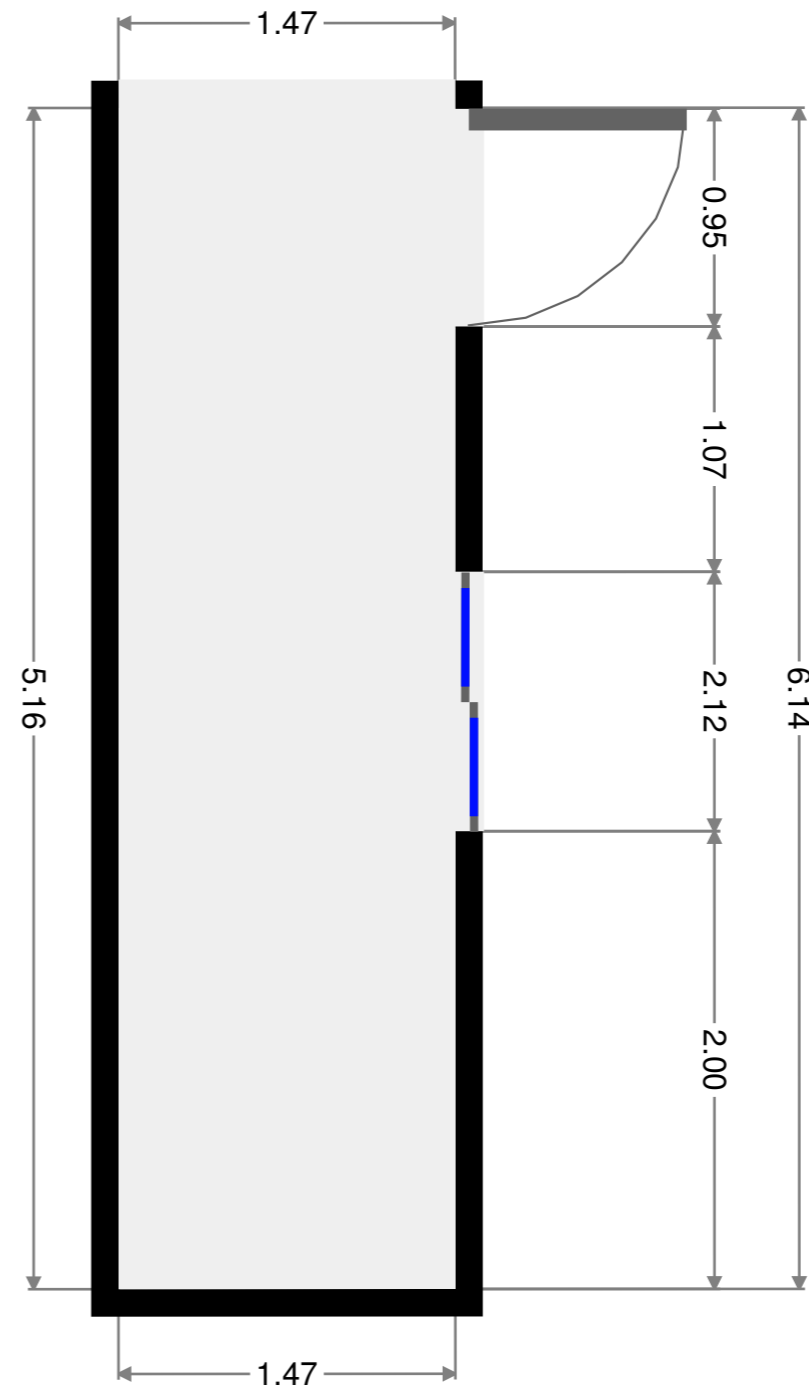

## Bedroom

Width: 2.98 m  
 Length: 3.42 m  
 Area: 10.21 m<sup>2</sup>  
 Perimeter: 12.81 m

## Bedroom

Width: 3.42 m  
 Length: 3.58 m  
 Area: 12.26 m<sup>2</sup>  
 Perimeter: 14.01 m

## Bedroom

Width: 2.92 m  
 Length: 3.57 m  
 Area: 9.30 m<sup>2</sup>  
 Perimeter: 12.96 m  
 Ceiling Height: 2.17 m

## Verandah

Width: 1.47 m  
 Length: 5.16 m  
 Area: 7.58 m<sup>2</sup>  
 Perimeter: 13.25 m