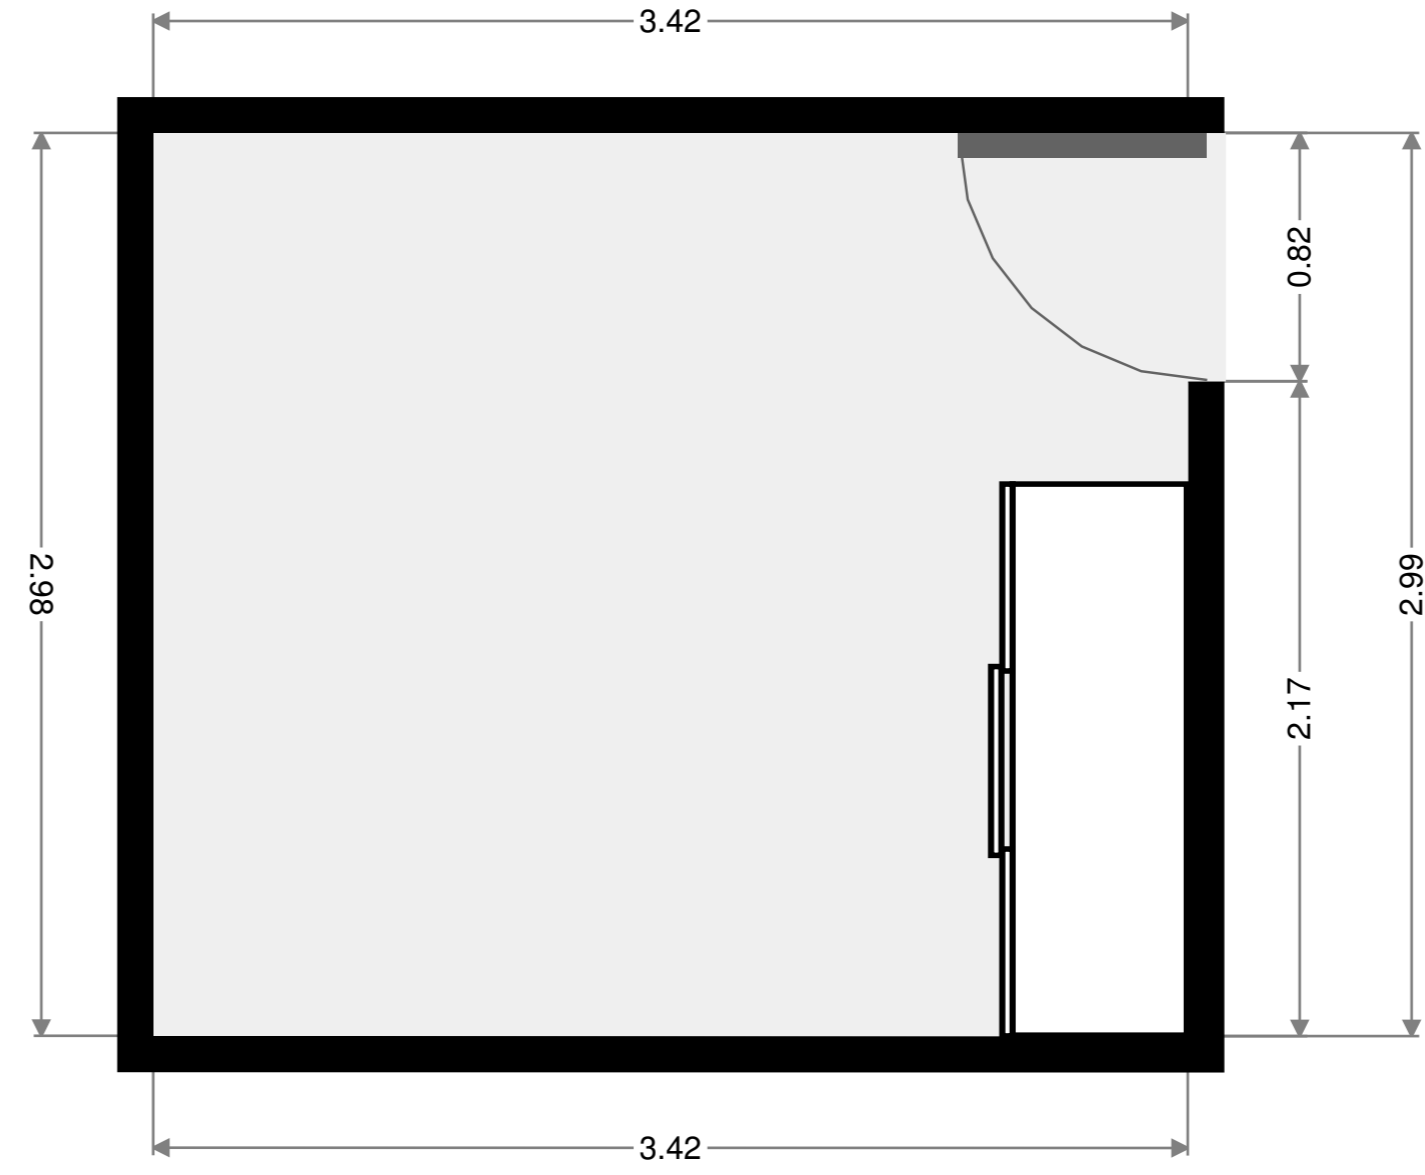

## Bathroom

Width: 1.08 m  
 Length: 2.25 m  
 Area: 2.42 m<sup>2</sup>  
 Perimeter: 6.65 m

## Toilet

Width: 0.89 m  
Length: 1.55 m  
Area: 1.38 m<sup>2</sup>  
Perimeter: 4.88 m

## Bedroom

Width: 2.98 m  
 Length: 3.42 m  
 Area: 10.21 m<sup>2</sup>  
 Perimeter: 12.81 m

## Bedroom

Width: 3.42 m  
 Length: 3.58 m  
 Area: 12.26 m<sup>2</sup>  
 Perimeter: 14.01 m