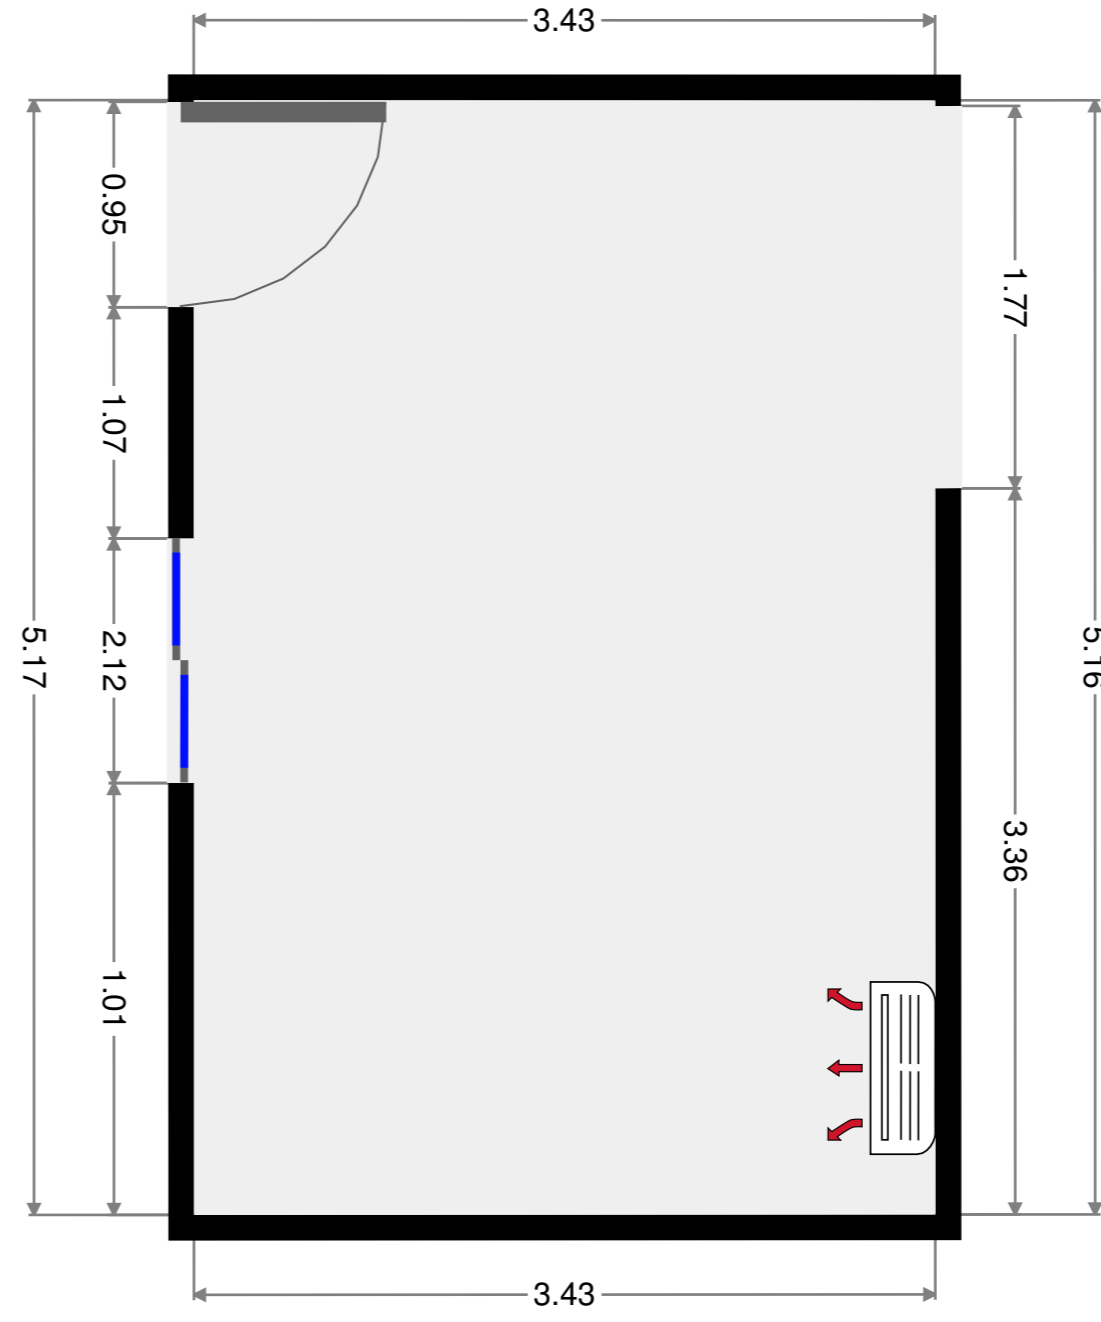

## Bathroom

Width: 1.08 m  
 Length: 2.25 m  
 Area: 2.42 m<sup>2</sup>  
 Perimeter: 6.65 m

# Foyer

Width: 1.27 m  
Length: 5.20 m  
Area: 6.61 m<sup>2</sup>  
Perimeter: 12.93 m

# Living Room

Width: 3.43 m  
 Length: 5.16 m  
 Area: 17.70 m<sup>2</sup>  
 Perimeter: 17.18 m

# Kitchen

Width: 2.89 m  
 Length: 5.07 m  
 Area: 14.65 m<sup>2</sup>  
 Perimeter: 15.92 m