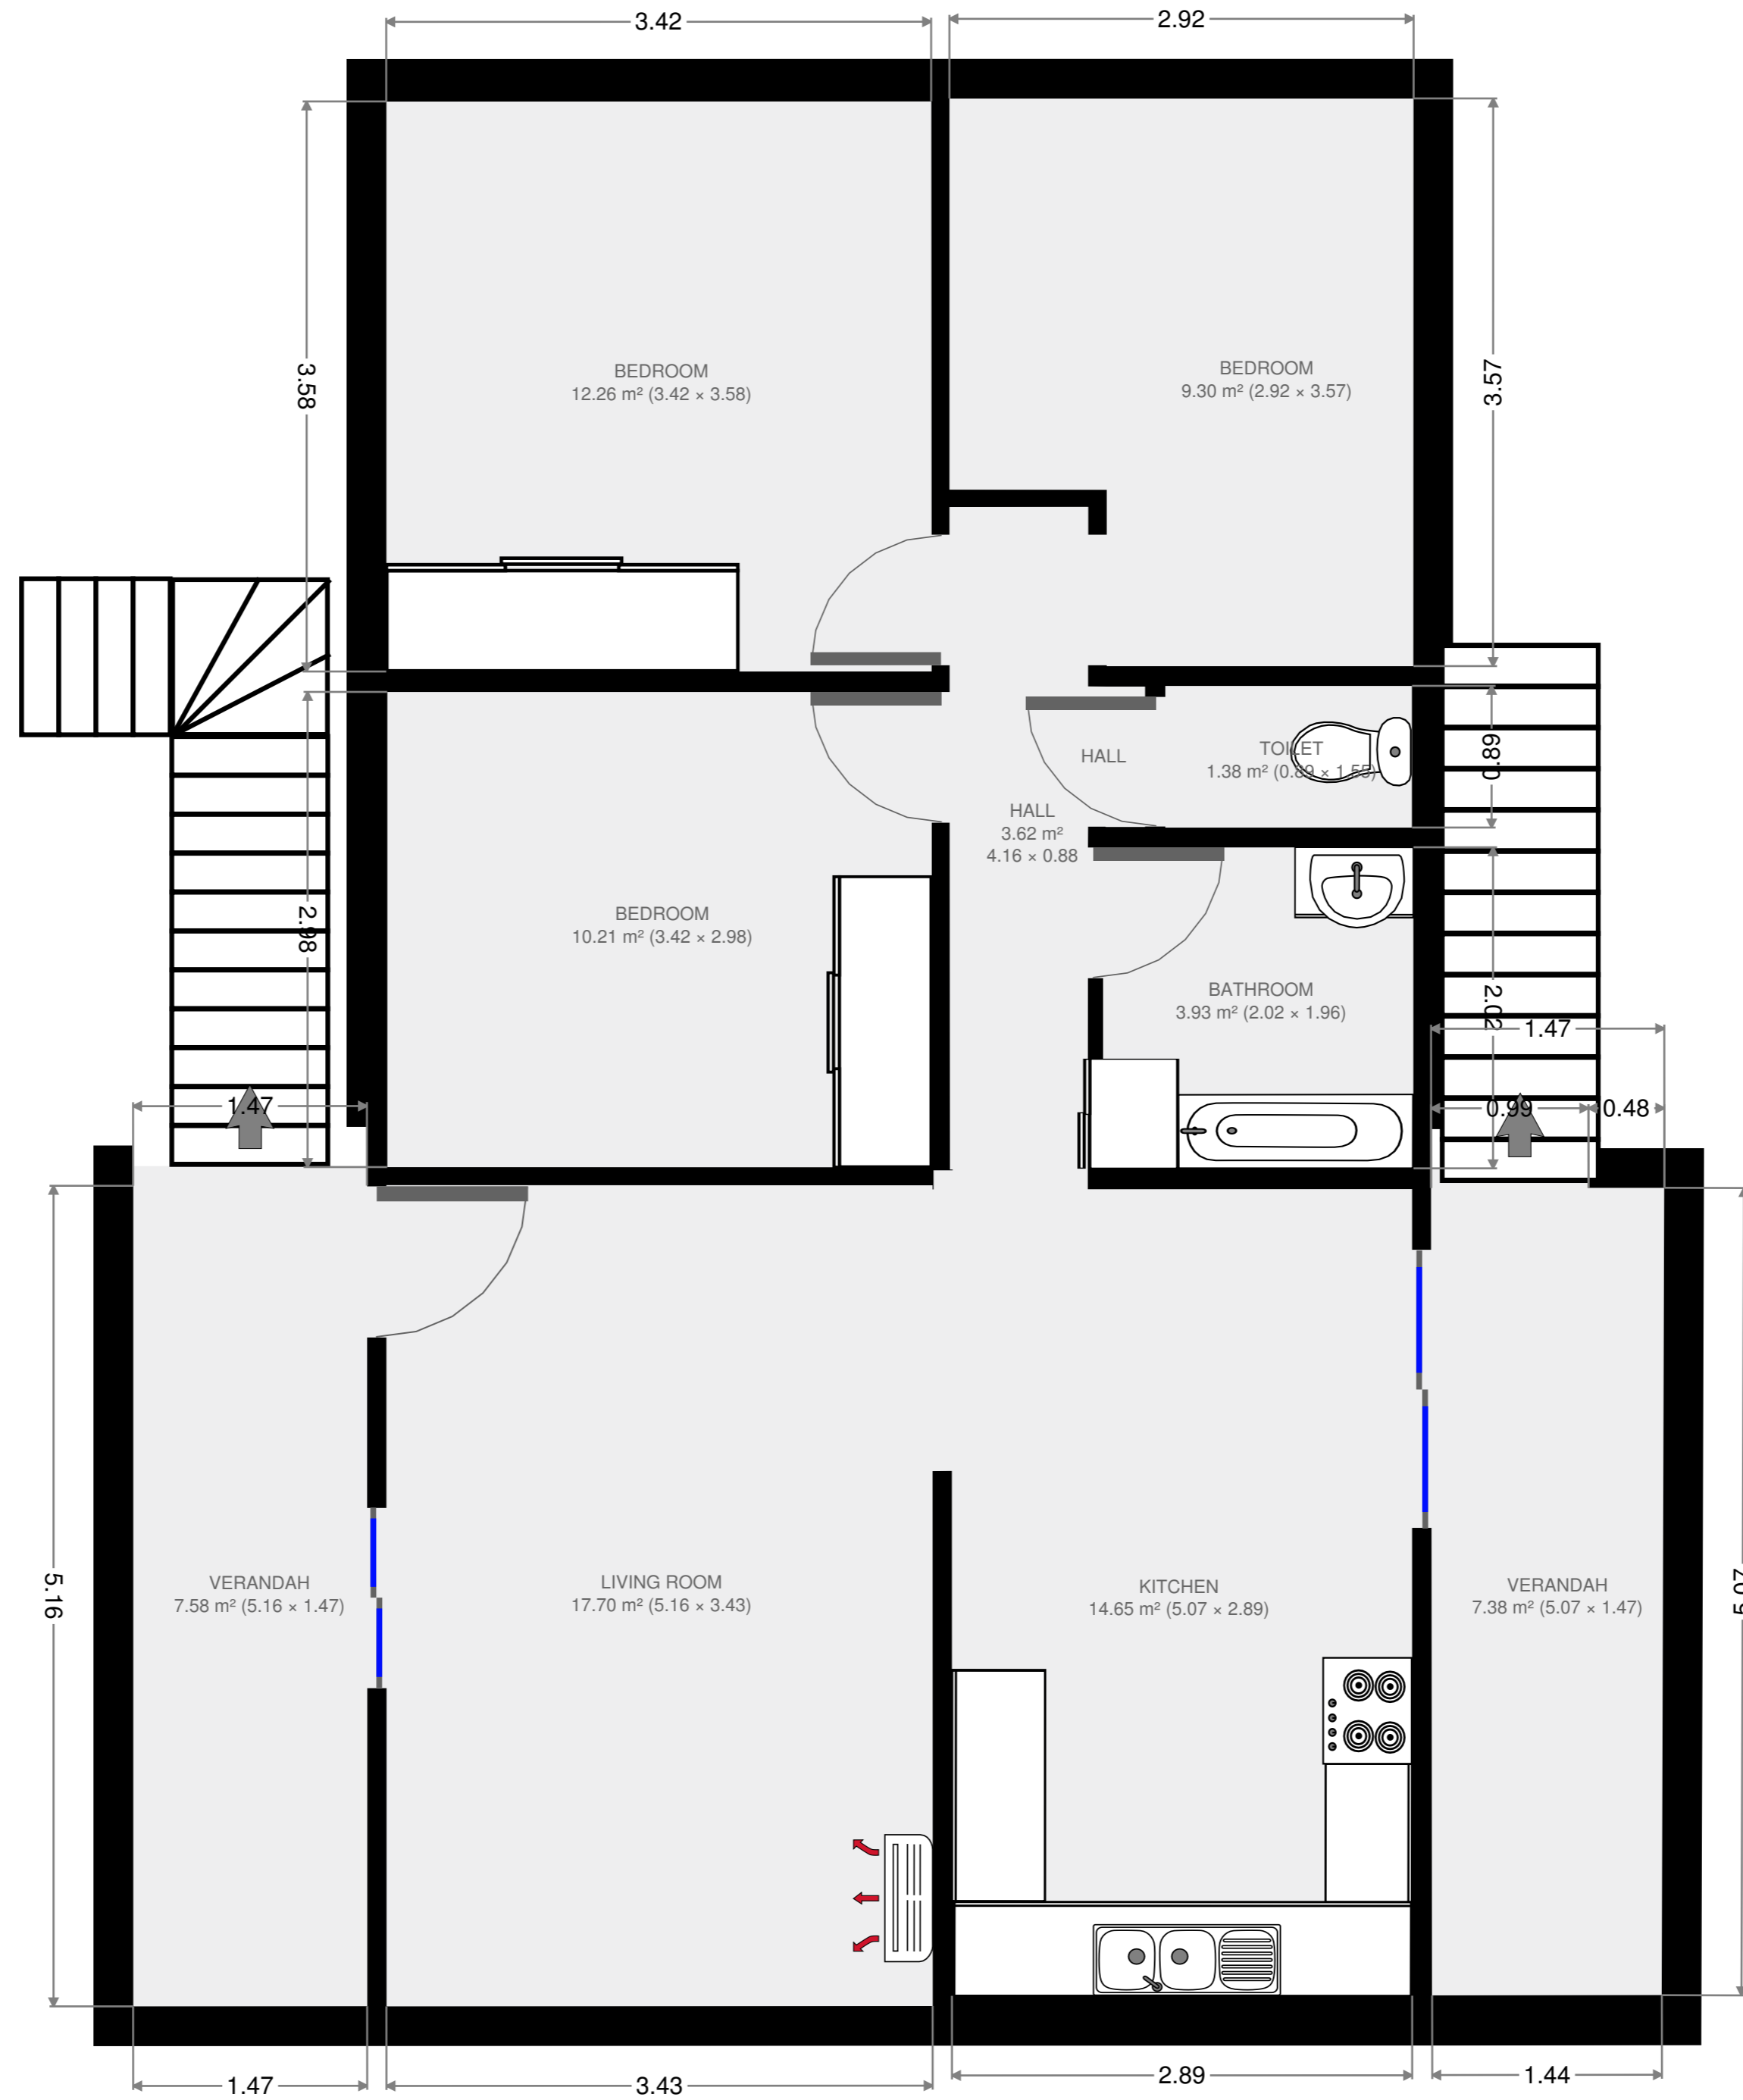

## Bathroom

Width: 1.08 m  
 Length: 2.25 m  
 Area: 2.42 m<sup>2</sup>  
 Perimeter: 6.65 m

# Carport

Width: 2.60 m  
Length: 7.07 m  
Area: 18.39 m<sup>2</sup>  
Perimeter: 19.35 m

# Foyer

Width: 1.27 m  
Length: 5.20 m  
Area: 6.61 m<sup>2</sup>  
Perimeter: 12.93 m

# Living Room

Width: 3.43 m  
 Length: 5.16 m  
 Area: 17.70 m<sup>2</sup>  
 Perimeter: 17.18 m