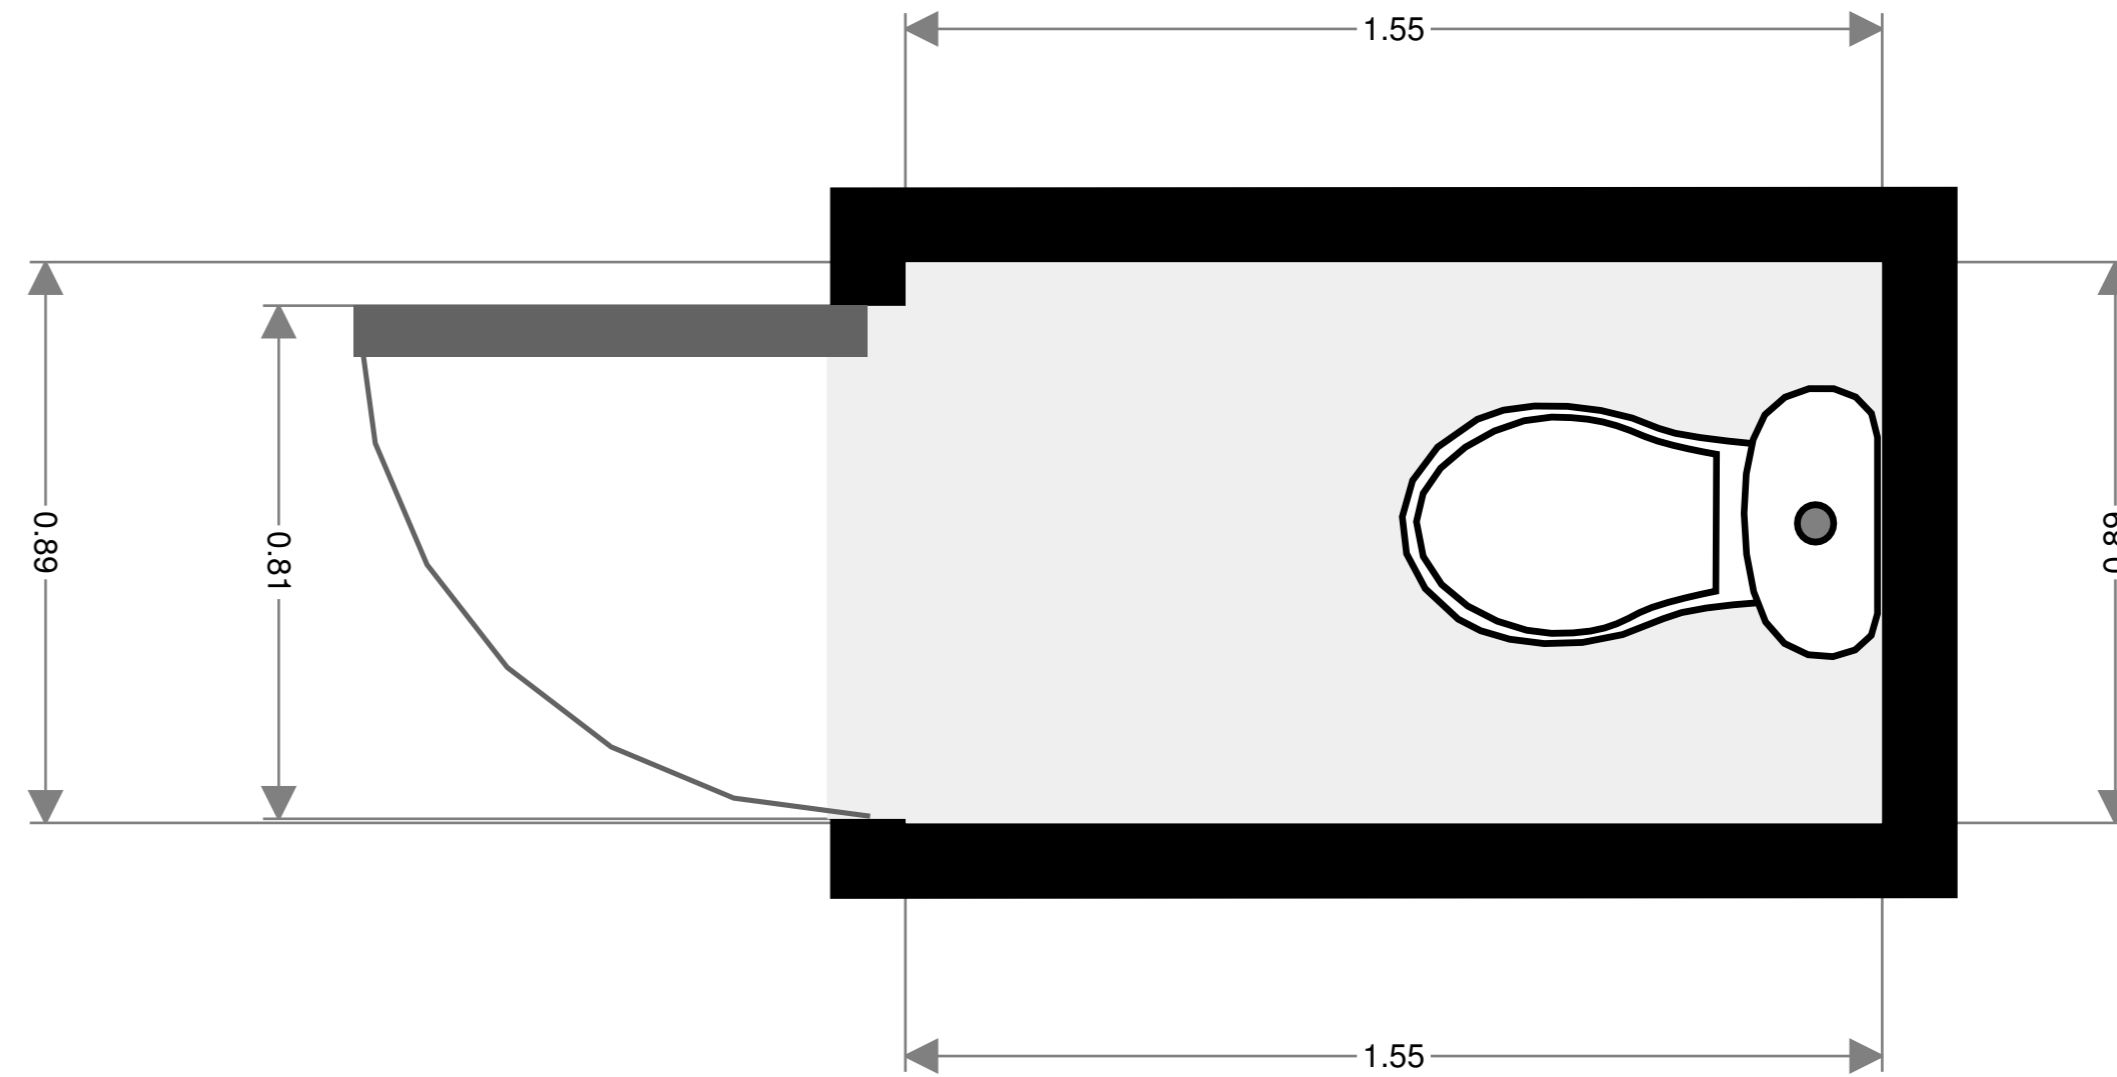

Toilet

Width: 0.89 m
Length: 1.55 m
Area: 1.38 m²
Perimeter: 4.88 m