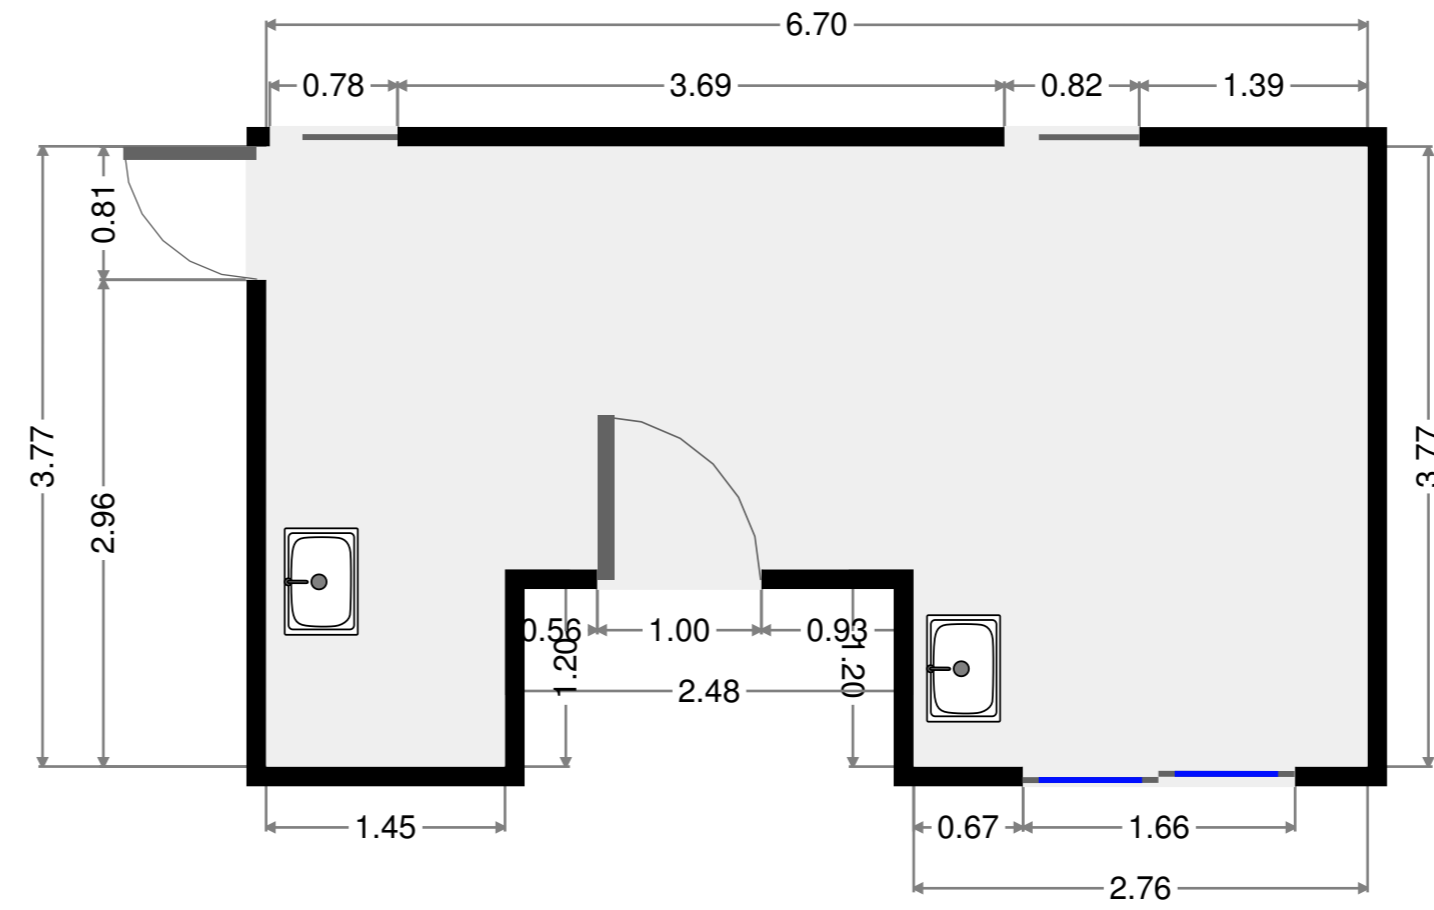

# Living Room

Width: 5.01 m  
 Length: 7.07 m  
 Area: 35.39 m<sup>2</sup>  
 Perimeter: 24.15 m

Width: 3.77 m  
 Length: 6.70 m  
 Area: 22.29 m<sup>2</sup>  
 Perimeter: 23.34 m  
 Ceiling Height: 2.17 m

## Bathroom

Width: 1.08 m  
 Length: 2.25 m  
 Area: 2.42 m<sup>2</sup>  
 Perimeter: 6.65 m

## Music Room

Width: 3.17 m  
 Length: 6.69 m  
 Area: 21.20 m<sup>2</sup>  
 Perimeter: 19.72 m

# Foyer

Width: 1.27 m  
Length: 5.20 m  
Area: 6.61 m<sup>2</sup>  
Perimeter: 12.93 m