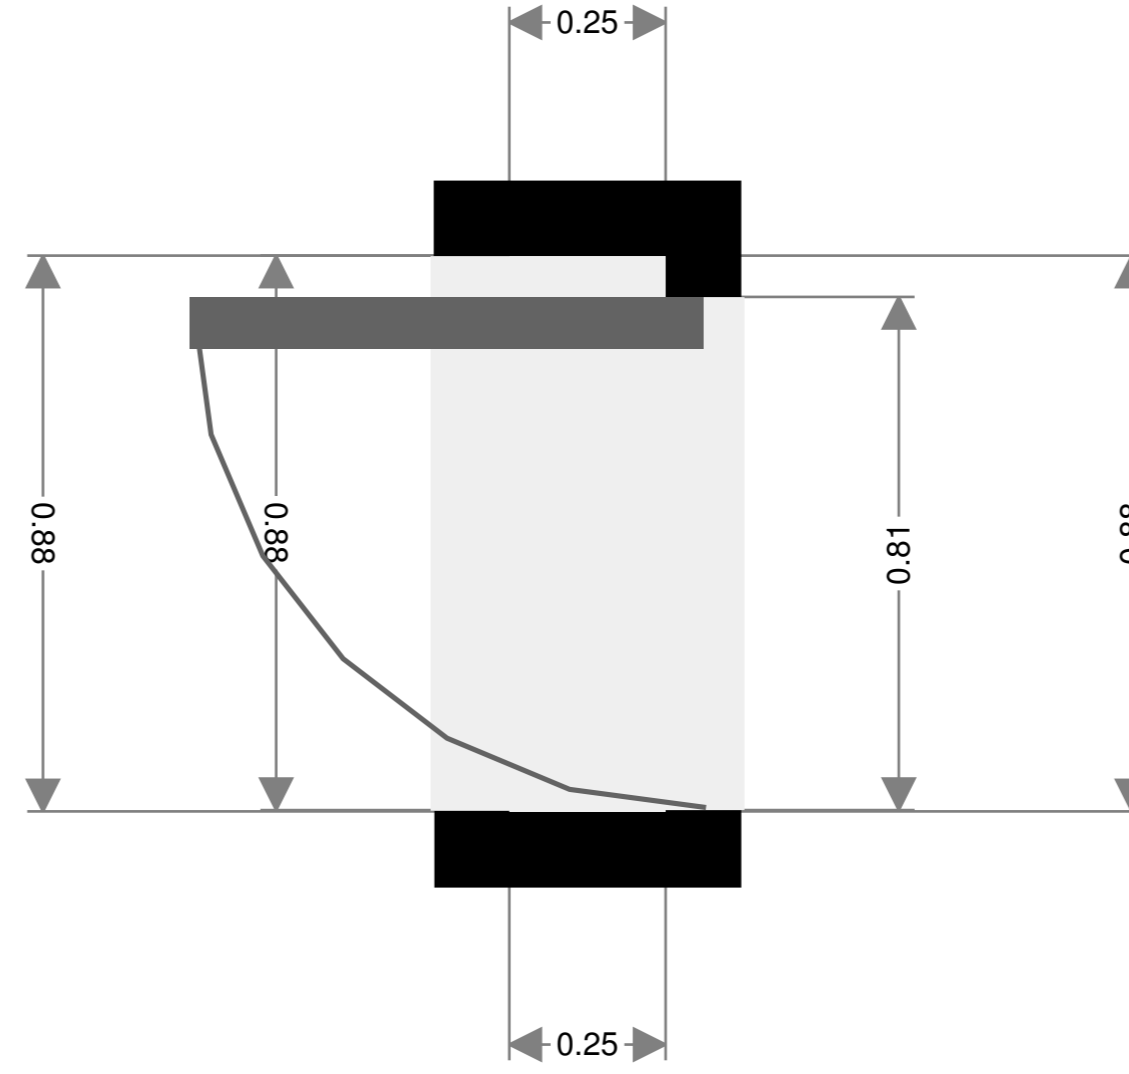

# Foyer

Width: 1.27 m  
Length: 5.20 m  
Area: 6.61 m<sup>2</sup>  
Perimeter: 12.93 m

# Kitchen

Width: 2.89 m  
 Length: 5.07 m  
 Area: 14.65 m<sup>2</sup>  
 Perimeter: 15.92 m

## Hall

Width: 0.88 m  
Length: 4.16 m  
Area: 3.62 m<sup>2</sup>  
Perimeter: 10.06 m

## Hall

Width: 0.25 m  
Length: 0.88 m  
Area: 0.22 m<sup>2</sup>  
Perimeter: 2.26 m