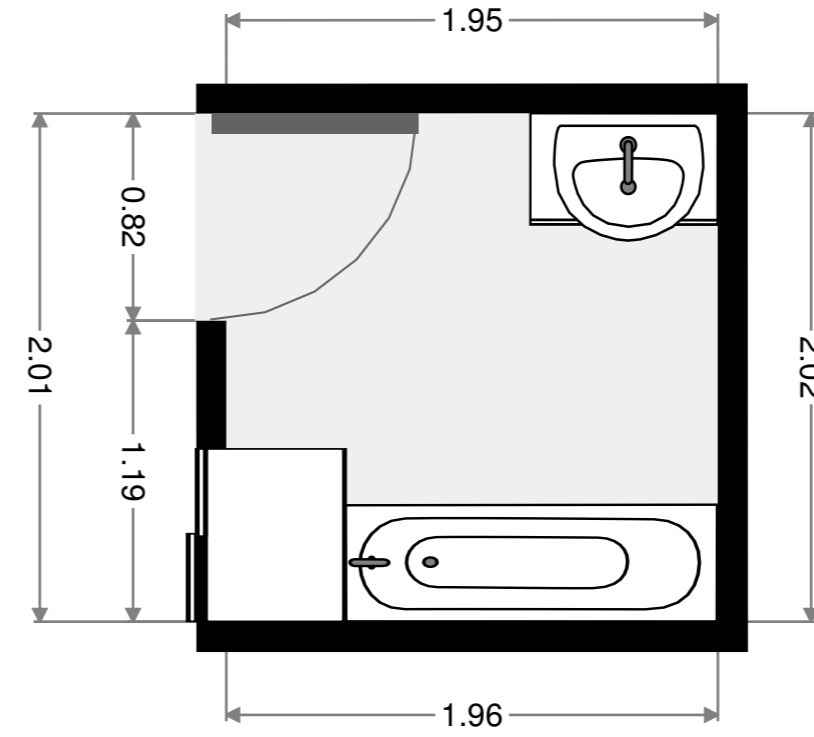

Bathroom

Width: 1.96 m
Length: 2.02 m
Area: 3.93 m²
Perimeter: 7.93 m