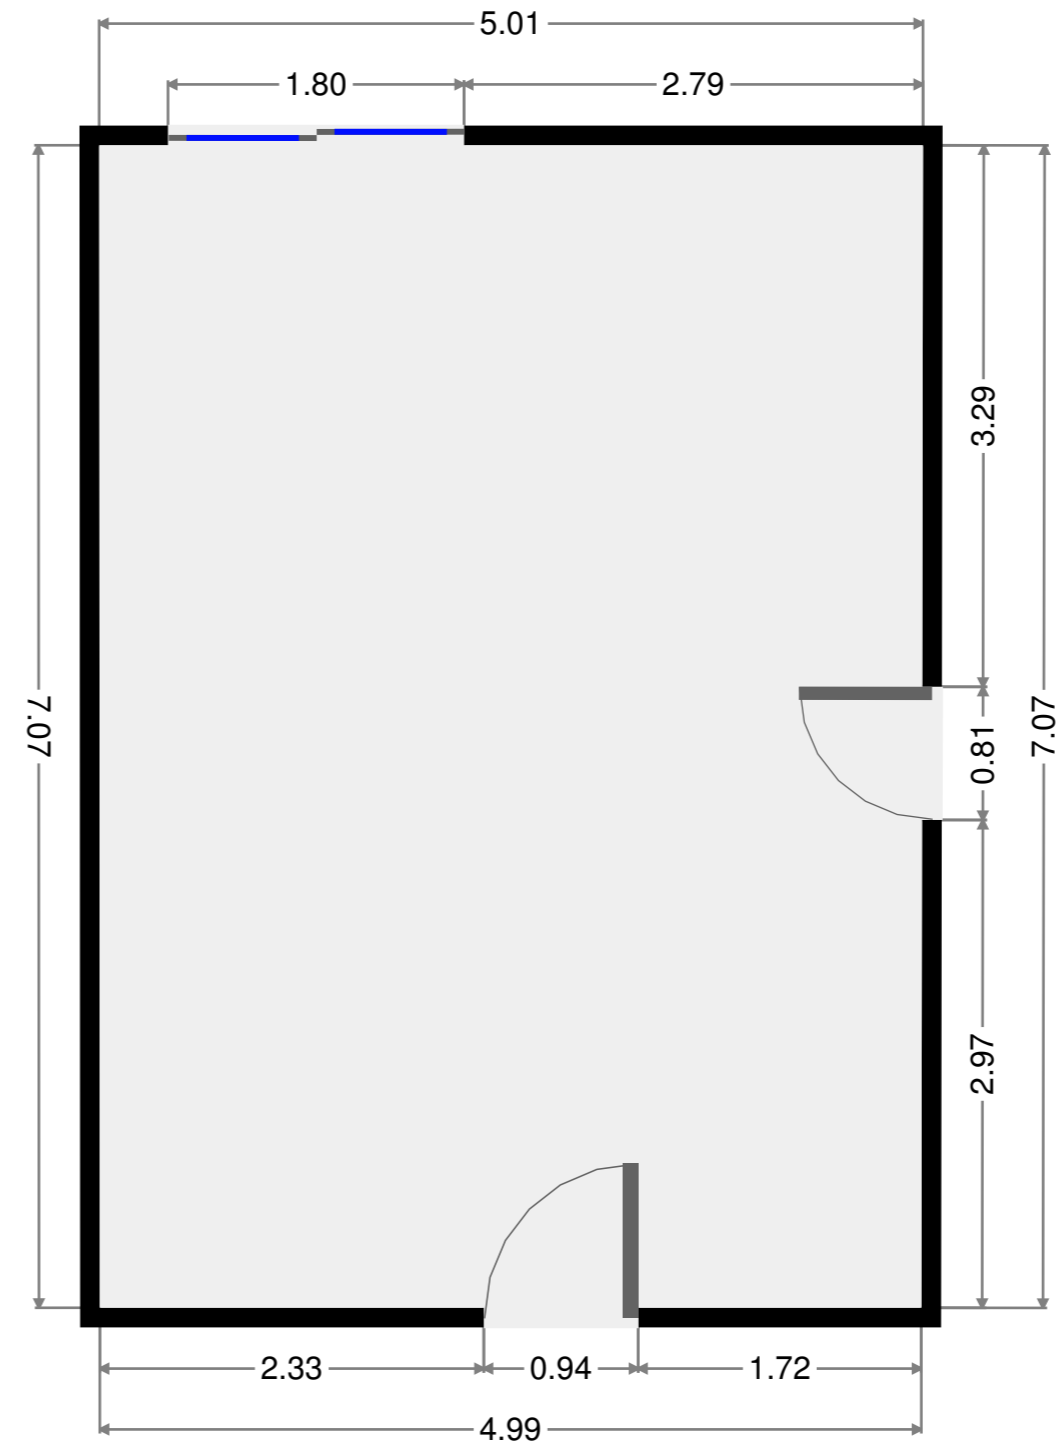

# Living Room

Width: 5.01 m  
 Length: 7.07 m  
 Area: 35.39 m<sup>2</sup>  
 Perimeter: 24.15 m

Width: 3.77 m  
 Length: 6.70 m  
 Area: 22.29 m<sup>2</sup>  
 Perimeter: 23.34 m  
 Ceiling Height: 2.17 m

## Bathroom

Width: 1.08 m  
 Length: 2.25 m  
 Area: 2.42 m<sup>2</sup>  
 Perimeter: 6.65 m

## Music Room

Width: 3.17 m  
 Length: 6.69 m  
 Area: 21.20 m<sup>2</sup>  
 Perimeter: 19.72 m

# Foyer

Width: 1.27 m  
Length: 5.20 m  
Area: 6.61 m<sup>2</sup>  
Perimeter: 12.93 m