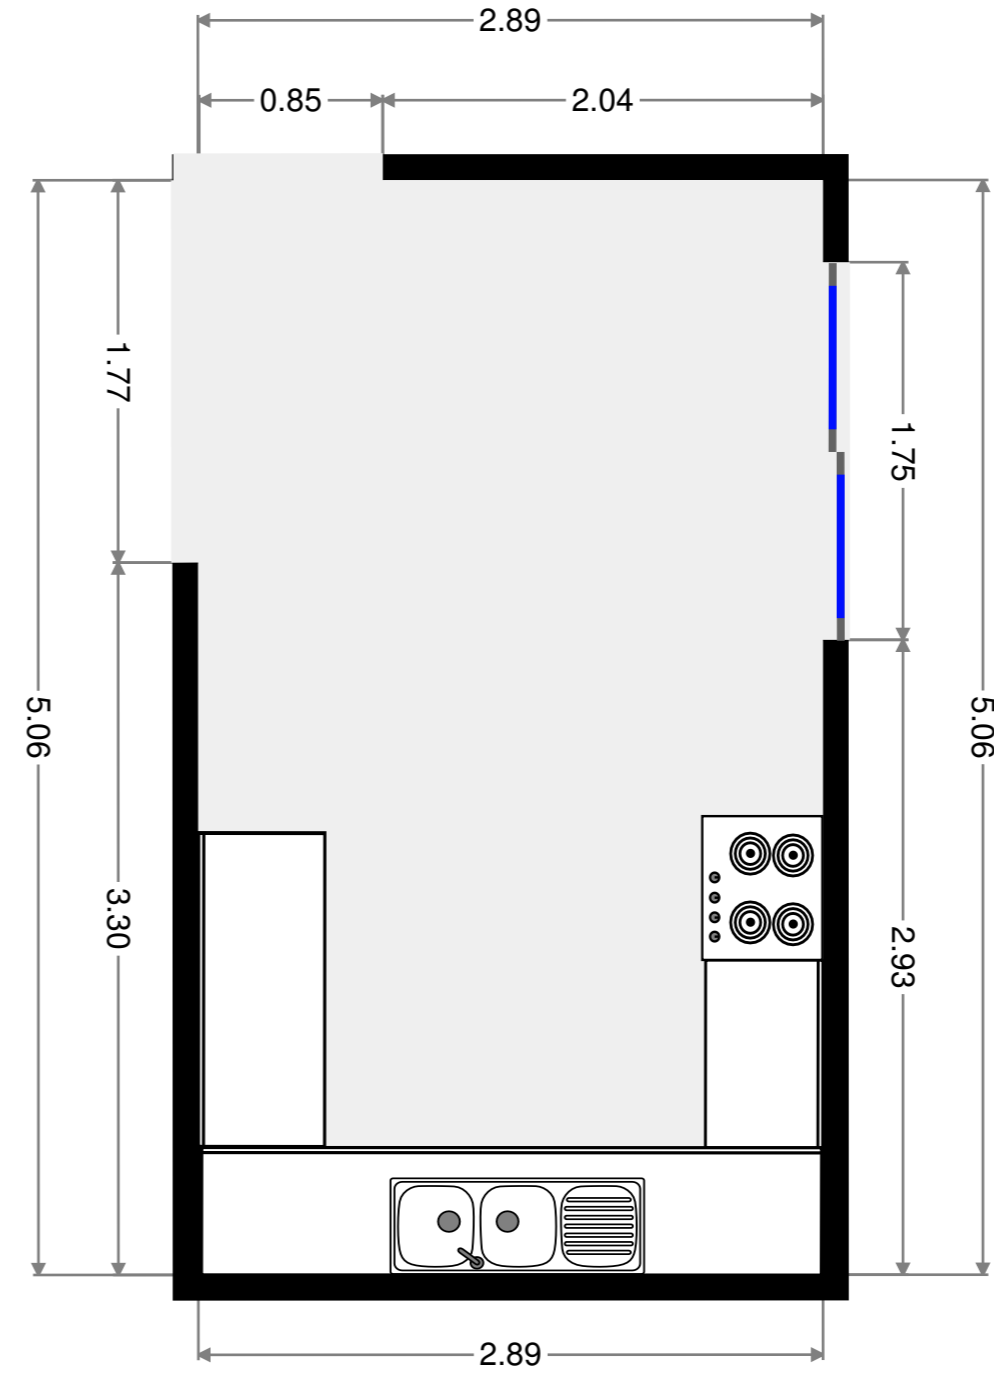

## Bathroom

Width: 1.08 m  
 Length: 2.25 m  
 Area: 2.42 m<sup>2</sup>  
 Perimeter: 6.65 m

# Foyer

Width: 1.27 m  
Length: 5.20 m  
Area: 6.61 m<sup>2</sup>  
Perimeter: 12.93 m

# Living Room

Width: 3.43 m  
 Length: 5.16 m  
 Area: 17.70 m<sup>2</sup>  
 Perimeter: 17.18 m

# Kitchen

Width: 2.89 m  
 Length: 5.07 m  
 Area: 14.65 m<sup>2</sup>  
 Perimeter: 15.92 m