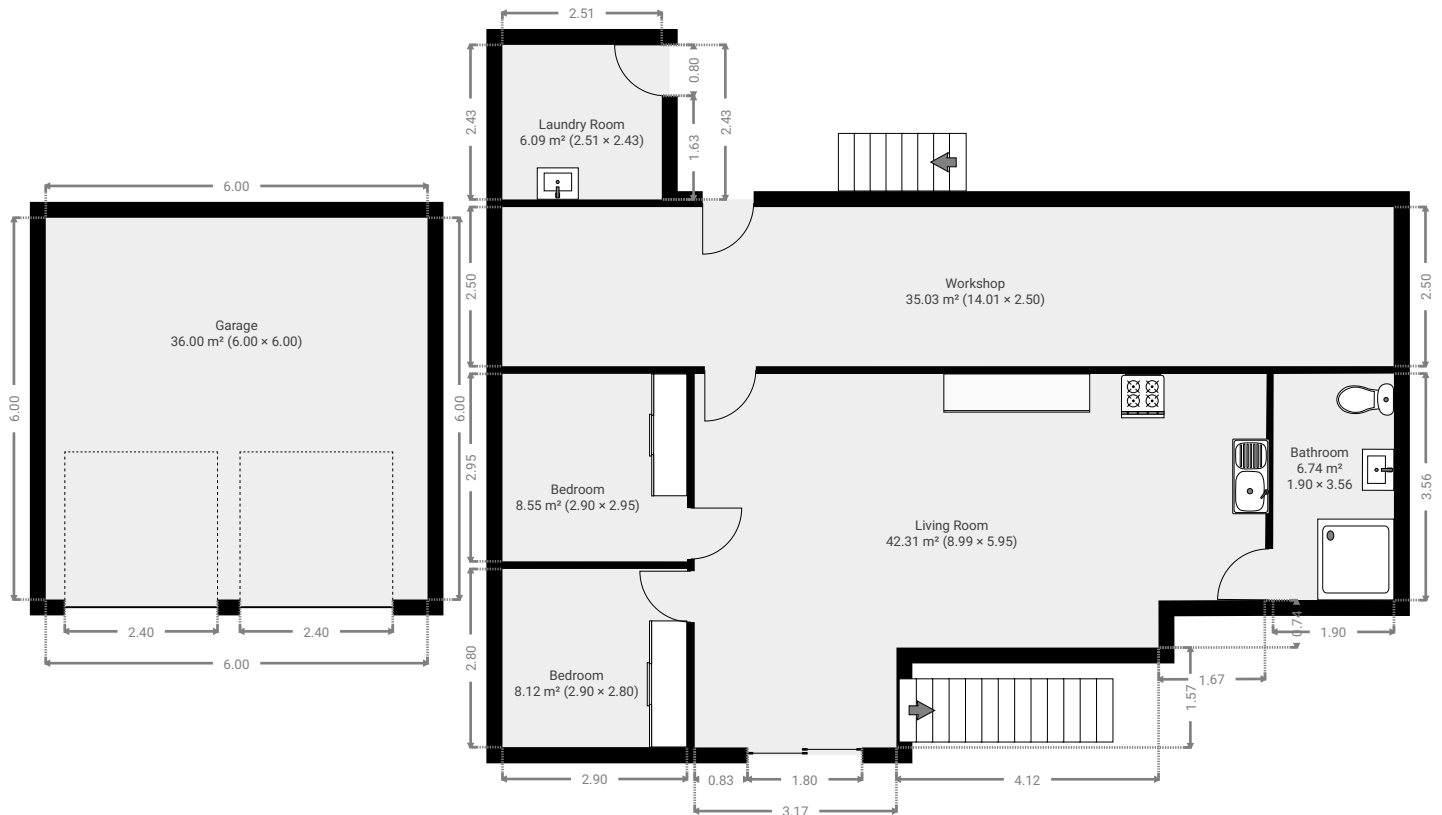

TOTAL AREA: 249.55 m<sup>2</sup> • LIVING AREA: 213.55 m<sup>2</sup> • FLOORS: 2 • ROOMS: 17

▼ Ground Floor

TOTAL AREA: 142.80 m<sup>2</sup> • LIVING AREA: 106.80 m<sup>2</sup> • ROOMS: 7

▼ 1st Floor

TOTAL AREA: 106.75 m<sup>2</sup> • LIVING AREA: 106.75 m<sup>2</sup> • ROOMS: 10