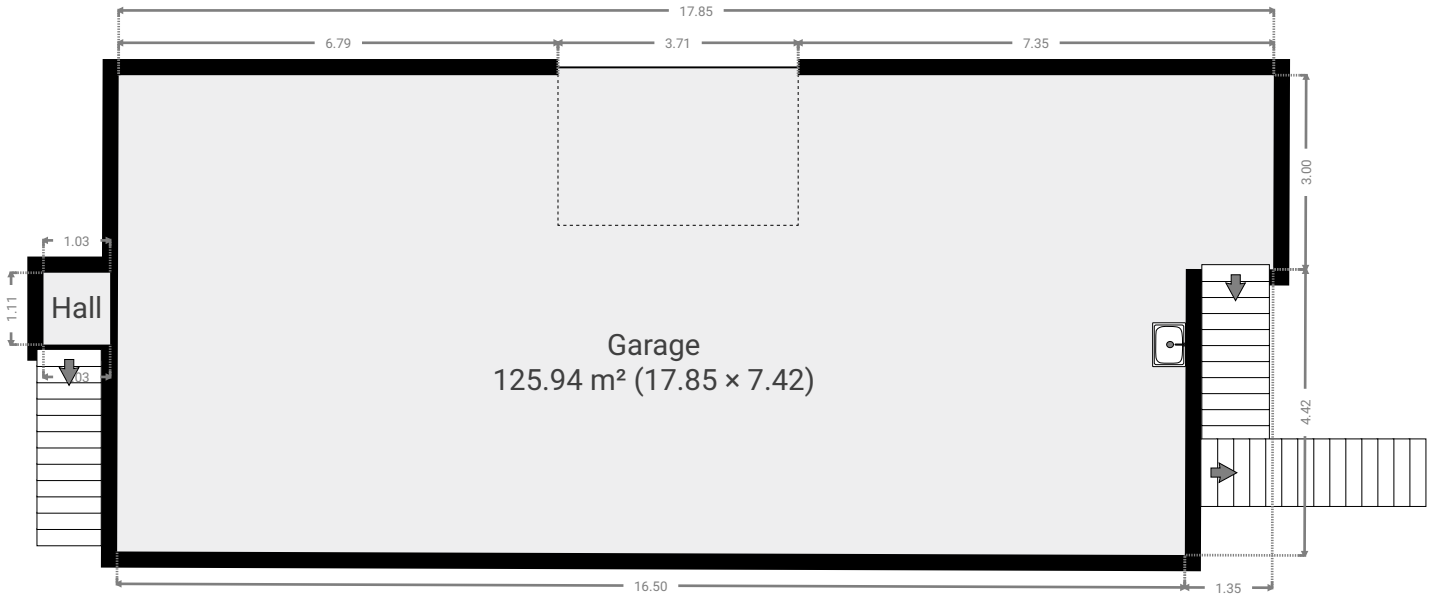

TOTAL AREA: 245.03 m² • LIVING AREA: 119.09 m² • FLOORS: 2 • ROOMS: 13

▼ Ground Floor

TOTAL AREA: 127.06 m² • LIVING AREA: 1.11 m² • ROOMS: 2

▼ 1st Floor

TOTAL AREA: 117.97 m² • LIVING AREA: 117.97 m² • ROOMS: 11