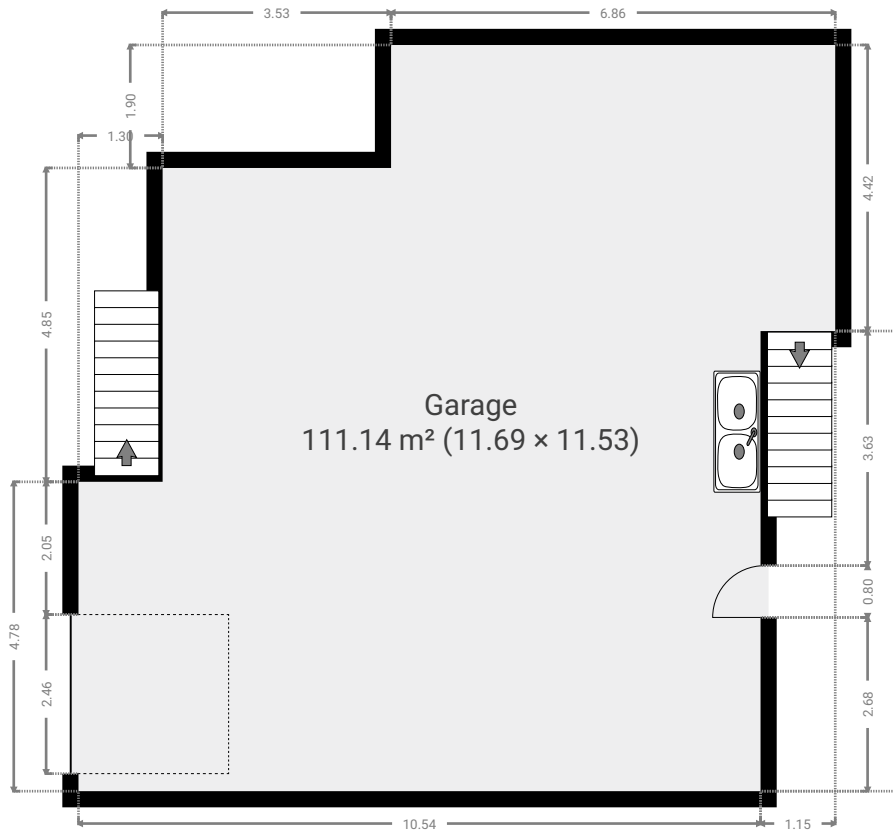

TOTAL AREA: 221.91 m² • LIVING AREA: 110.80 m² • FLOORS: 2 • ROOMS: 12

▼ Ground Floor

TOTAL AREA: 111.11 m² • LIVING AREA: 0.00 m² • ROOMS: 1

▼ 1st Floor

TOTAL AREA: 110.80 m² • LIVING AREA: 110.80 m² • ROOMS: 11