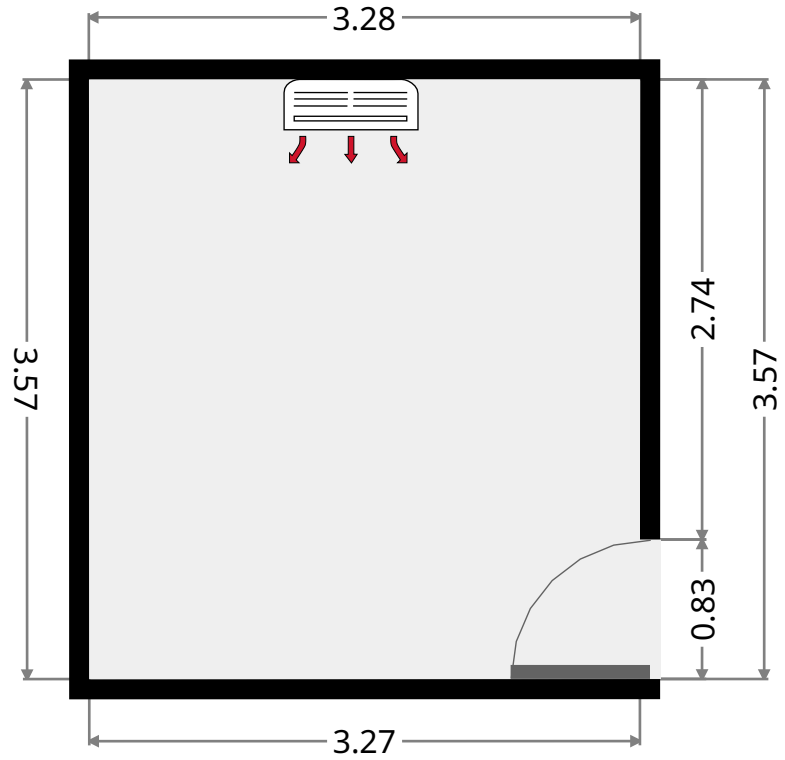

6 Mathias Place

Hall

Width: 2.30 m
Length: 4.11 m
Area: 4.80 m²
Perimeter: 12.82 m

Toilet

Width: 0.88 m
Length: 1.47 m
Area: 1.29 m²
Perimeter: 4.70 m

6 Mathias Place

Bathroom

Width: 1.95 m
Length: 2.90 m
Area: 5.65 m²
Perimeter: 9.70 m

Bedroom

Width: 2.99 m
Length: 3.28 m
Area: 9.81 m²
Perimeter: 12.54 m

THIS FLOORPLAN IS PROVIDED WITHOUT WARRANTY OF ANY KIND. SENSOPIA DISCLAIMS ANY WARRANTY INCLUDING, WITHOUT LIMITATION, SATISFACTORY QUALITY OR ACCURACY OF DIMENSIONS.

6 Mathias Place

Master Bedroom

Width: 3.27 m
 Length: 3.57 m
 Area: 11.71 m²
 Perimeter: 13.70 m

Bedroom

Width: 3.25 m
 Length: 3.87 m
 Area: 11.81 m²
 Perimeter: 14.24 m

6 Mathias Place

Garage

Width: 2.87 m
Length: 6.65 m
Area: 19.11 m²
Perimeter: 19.06 m

Entertainment Area

Width: 3.72 m
Length: 8.18 m
Area: 30.02 m²
Perimeter: 31.11 m

THIS FLOORPLAN IS PROVIDED WITHOUT WARRANTY OF ANY KIND. SENSOPIA DISCLAIMS ANY WARRANTY INCLUDING, WITHOUT LIMITATION, SATISFACTORY QUALITY OR ACCURACY OF DIMENSIONS.