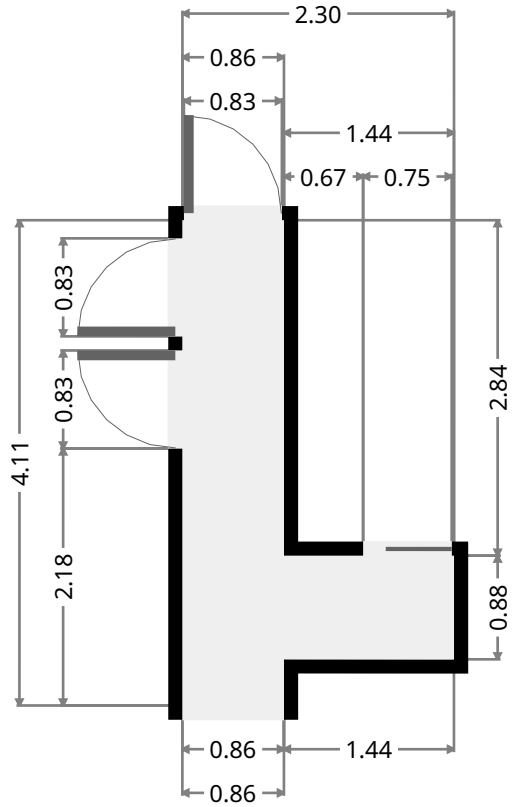

Living Room

Width: 4.30 m
 Length: 4.78 m
 Area: 20.49 m²
 Perimeter: 18.13 m

Kitchen/Dining

Width: 2.40 m
 Length: 5.21 m
 Area: 12.44 m²
 Perimeter: 15.19 m

THIS FLOORPLAN IS PROVIDED WITHOUT WARRANTY OF ANY KIND. SENSOPIA DISCLAIMS ANY WARRANTY INCLUDING, WITHOUT LIMITATION, SATISFACTORY QUALITY OR ACCURACY OF DIMENSIONS.

6 Mathias Place

Hall

Width: 2.30 m
Length: 4.11 m
Area: 4.80 m²
Perimeter: 12.82 m

Toilet

Width: 0.88 m
Length: 1.47 m
Area: 1.29 m²
Perimeter: 4.70 m

6 Mathias Place

Bathroom

Width: 1.95 m
Length: 2.90 m
Area: 5.65 m²
Perimeter: 9.70 m

Bedroom

Width: 2.99 m
Length: 3.28 m
Area: 9.81 m²
Perimeter: 12.54 m

THIS FLOORPLAN IS PROVIDED WITHOUT WARRANTY OF ANY KIND. SENSOPIA DISCLAIMS ANY WARRANTY INCLUDING, WITHOUT LIMITATION, SATISFACTORY QUALITY OR ACCURACY OF DIMENSIONS.

6 Mathias Place

Master Bedroom

Width: 3.27 m
 Length: 3.57 m
 Area: 11.71 m²
 Perimeter: 13.70 m

Bedroom

Width: 3.25 m
 Length: 3.87 m
 Area: 11.81 m²
 Perimeter: 14.24 m

6 Mathias Place

Garage

Width: 2.87 m
Length: 6.65 m
Area: 19.11 m²
Perimeter: 19.06 m