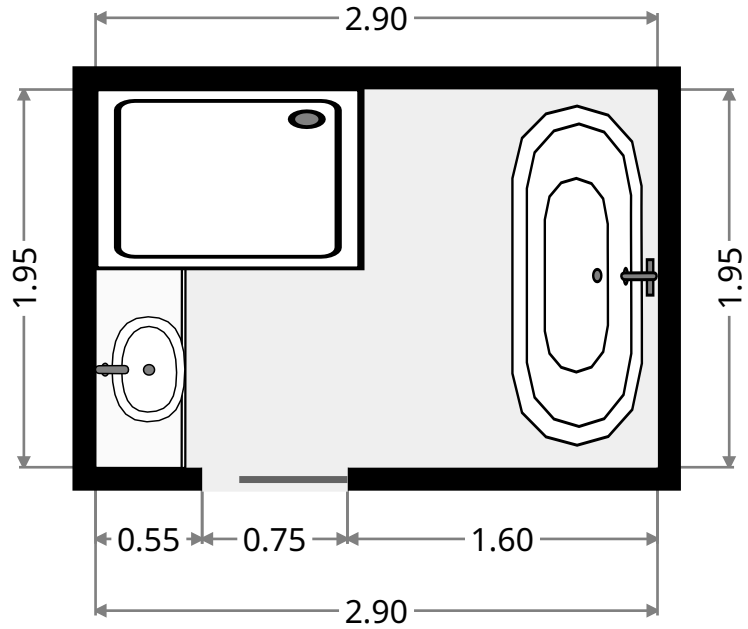

Living Room

Width: 4.30 m
 Length: 4.78 m
 Area: 20.49 m²
 Perimeter: 18.13 m

Kitchen/Dining

Width: 2.40 m
 Length: 5.21 m
 Area: 12.44 m²
 Perimeter: 15.19 m

THIS FLOORPLAN IS PROVIDED WITHOUT WARRANTY OF ANY KIND. SENSOPIA DISCLAIMS ANY WARRANTY INCLUDING, WITHOUT LIMITATION, SATISFACTORY QUALITY OR ACCURACY OF DIMENSIONS.

6 Mathias Place

Hall

Width: 2.30 m
Length: 4.11 m
Area: 4.80 m²
Perimeter: 12.82 m

Toilet

Width: 0.88 m
Length: 1.47 m
Area: 1.29 m²
Perimeter: 4.70 m

6 Mathias Place

Bathroom

Width: 1.95 m
Length: 2.90 m
Area: 5.65 m²
Perimeter: 9.70 m

Bedroom

Width: 2.99 m
Length: 3.28 m
Area: 9.81 m²
Perimeter: 12.54 m

THIS FLOORPLAN IS PROVIDED WITHOUT WARRANTY OF ANY KIND. SENSOPIA DISCLAIMS ANY WARRANTY INCLUDING, WITHOUT LIMITATION, SATISFACTORY QUALITY OR ACCURACY OF DIMENSIONS.

6 Mathias Place

Master Bedroom

Width: 3.27 m
 Length: 3.57 m
 Area: 11.71 m²
 Perimeter: 13.70 m

Bedroom

Width: 3.25 m
 Length: 3.87 m
 Area: 11.81 m²
 Perimeter: 14.24 m

6 Mathias Place

Garage

Width: 2.87 m
Length: 6.65 m
Area: 19.11 m²
Perimeter: 19.06 m