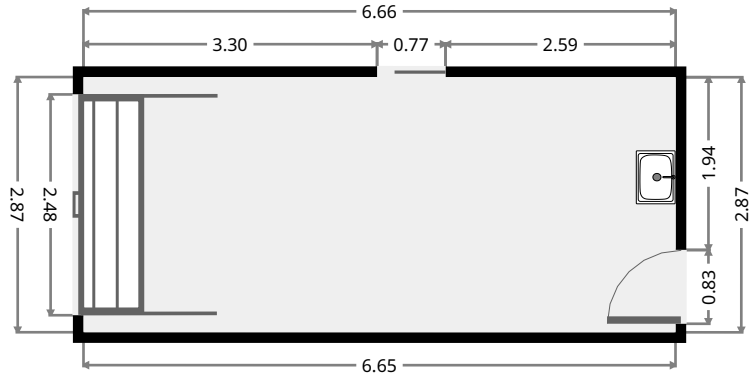

Bedroom

Width: 2.99 m
Length: 3.28 m
Area: 9.81 m²
Perimeter: 12.54 m

THIS FLOORPLAN IS PROVIDED WITHOUT WARRANTY OF ANY KIND. SENSOPIA DISCLAIMS ANY WARRANTY INCLUDING, WITHOUT LIMITATION, SATISFACTORY QUALITY OR ACCURACY OF DIMENSIONS.

6 Mathias Place

Master Bedroom

Width: 3.27 m
 Length: 3.57 m
 Area: 11.71 m²
 Perimeter: 13.70 m

Bedroom

Width: 3.25 m
 Length: 3.87 m
 Area: 11.81 m²
 Perimeter: 14.24 m

6 Mathias Place

Garage

Width: 2.87 m
Length: 6.65 m
Area: 19.11 m²
Perimeter: 19.06 m

Entertainment Area

Width: 3.72 m
Length: 8.18 m
Area: 30.02 m²
Perimeter: 31.11 m

THIS FLOORPLAN IS PROVIDED WITHOUT WARRANTY OF ANY KIND. SENSOPIA DISCLAIMS ANY WARRANTY INCLUDING, WITHOUT LIMITATION, SATISFACTORY QUALITY OR ACCURACY OF DIMENSIONS.

6 Mathias Place

Front Patio

Width: 1.45 m
Length: 7.79 m
Area: 11.27 m²
Perimeter: 18.47 m

Shed

Width: 3.50 m
Length: 3.50 m
Area: 12.25 m²
Perimeter: 14.00 m