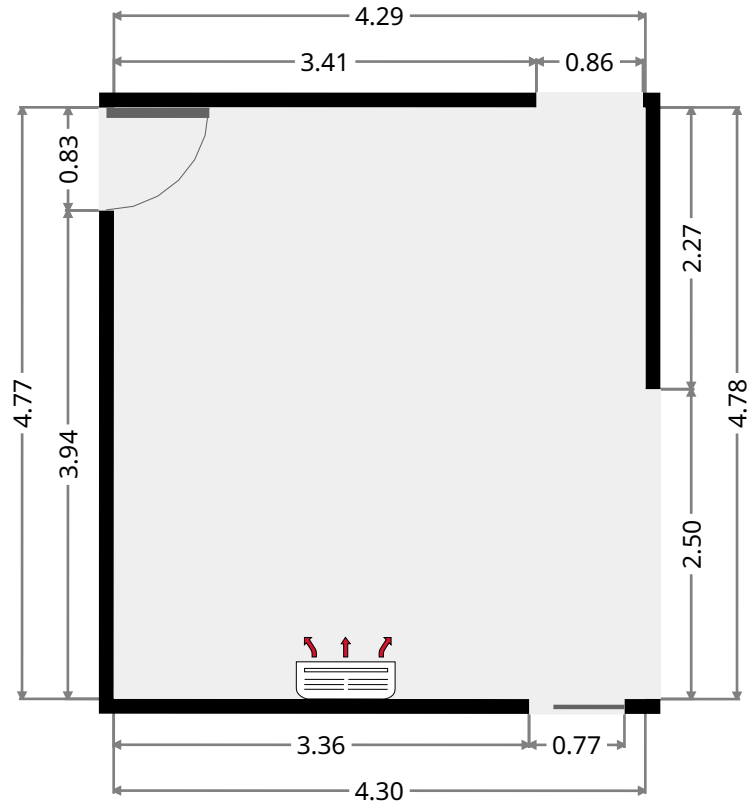

Living Room

Width: 4.30 m
 Length: 4.78 m
 Area: 20.49 m²
 Perimeter: 18.13 m

Kitchen/Dining

Width: 2.40 m
 Length: 5.21 m
 Area: 12.44 m²
 Perimeter: 15.19 m

THIS FLOORPLAN IS PROVIDED WITHOUT WARRANTY OF ANY KIND. SENSOPIA DISCLAIMS ANY WARRANTY INCLUDING, WITHOUT LIMITATION, SATISFACTORY QUALITY OR ACCURACY OF DIMENSIONS.

6 Mathias Place

Hall

Width: 2.30 m
Length: 4.11 m
Area: 4.80 m²
Perimeter: 12.82 m

Toilet

Width: 0.88 m
Length: 1.47 m
Area: 1.29 m²
Perimeter: 4.70 m

6 Mathias Place

Bathroom

Width: 1.95 m
Length: 2.90 m
Area: 5.65 m²
Perimeter: 9.70 m

Bedroom

Width: 2.99 m
Length: 3.28 m
Area: 9.81 m²
Perimeter: 12.54 m

THIS FLOORPLAN IS PROVIDED WITHOUT WARRANTY OF ANY KIND. SENSOPIA DISCLAIMS ANY WARRANTY INCLUDING, WITHOUT LIMITATION, SATISFACTORY QUALITY OR ACCURACY OF DIMENSIONS.

6 Mathias Place

Master Bedroom

Width: 3.27 m
 Length: 3.57 m
 Area: 11.71 m²
 Perimeter: 13.70 m

Bedroom

Width: 3.25 m
 Length: 3.87 m
 Area: 11.81 m²
 Perimeter: 14.24 m

6 Mathias Place

Garage

Width: 2.87 m
Length: 6.65 m
Area: 19.11 m²
Perimeter: 19.06 m