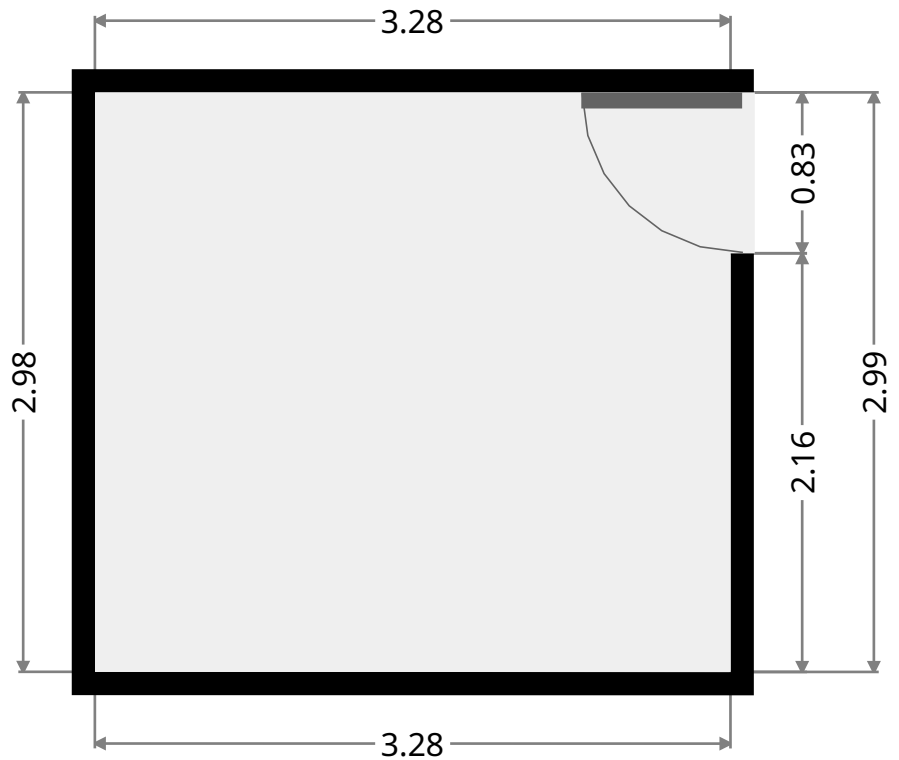

Living Room

Width: 4.30 m
 Length: 4.78 m
 Area: 20.49 m²
 Perimeter: 18.13 m

Kitchen/Dining

Width: 2.40 m
 Length: 5.21 m
 Area: 12.44 m²
 Perimeter: 15.19 m

THIS FLOORPLAN IS PROVIDED WITHOUT WARRANTY OF ANY KIND. SENSOPIA DISCLAIMS ANY WARRANTY INCLUDING, WITHOUT LIMITATION, SATISFACTORY QUALITY OR ACCURACY OF DIMENSIONS.

6 Mathias Place

Hall

Width: 2.30 m
Length: 4.11 m
Area: 4.80 m²
Perimeter: 12.82 m

Toilet

Width: 0.88 m
Length: 1.47 m
Area: 1.29 m²
Perimeter: 4.70 m

6 Mathias Place

Bathroom

Width: 1.95 m
Length: 2.90 m
Area: 5.65 m²
Perimeter: 9.70 m

Bedroom

Width: 2.99 m
Length: 3.28 m
Area: 9.81 m²
Perimeter: 12.54 m

THIS FLOORPLAN IS PROVIDED WITHOUT WARRANTY OF ANY KIND. SENSOPIA DISCLAIMS ANY WARRANTY INCLUDING, WITHOUT LIMITATION, SATISFACTORY QUALITY OR ACCURACY OF DIMENSIONS.

Entertainment Area

Width: 3.72 m
Length: 8.18 m
Area: 30.02 m²
Perimeter: 31.11 m

THIS FLOORPLAN IS PROVIDED WITHOUT WARRANTY OF ANY KIND. SENSOPIA DISCLAIMS ANY WARRANTY INCLUDING, WITHOUT LIMITATION, SATISFACTORY QUALITY OR ACCURACY OF DIMENSIONS.