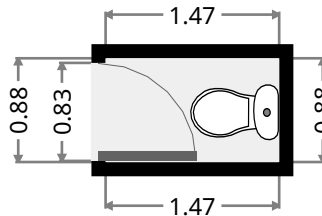

Living Room

Width: 4.30 m
 Length: 4.78 m
 Area: 20.49 m²
 Perimeter: 18.13 m

Kitchen/Dining

Width: 2.40 m
 Length: 5.21 m
 Area: 12.44 m²
 Perimeter: 15.19 m

THIS FLOORPLAN IS PROVIDED WITHOUT WARRANTY OF ANY KIND. SENSOPIA DISCLAIMS ANY WARRANTY INCLUDING, WITHOUT LIMITATION, SATISFACTORY QUALITY OR ACCURACY OF DIMENSIONS.

6 Mathias Place

Hall

Width: 2.30 m
Length: 4.11 m
Area: 4.80 m²
Perimeter: 12.82 m

Toilet

Width: 0.88 m
Length: 1.47 m
Area: 1.29 m²
Perimeter: 4.70 m

6 Mathias Place

Bathroom

Width: 1.95 m
Length: 2.90 m
Area: 5.65 m²
Perimeter: 9.70 m

Bedroom

Width: 2.99 m
Length: 3.28 m
Area: 9.81 m²
Perimeter: 12.54 m

THIS FLOORPLAN IS PROVIDED WITHOUT WARRANTY OF ANY KIND. SENSOPIA DISCLAIMS ANY WARRANTY INCLUDING, WITHOUT LIMITATION, SATISFACTORY QUALITY OR ACCURACY OF DIMENSIONS.

6 Mathias Place

Master Bedroom

Width: 3.27 m
 Length: 3.57 m
 Area: 11.71 m²
 Perimeter: 13.70 m

Bedroom

Width: 3.25 m
 Length: 3.87 m
 Area: 11.81 m²
 Perimeter: 14.24 m

6 Mathias Place

Garage

Width: 2.87 m
Length: 6.65 m
Area: 19.11 m²
Perimeter: 19.06 m