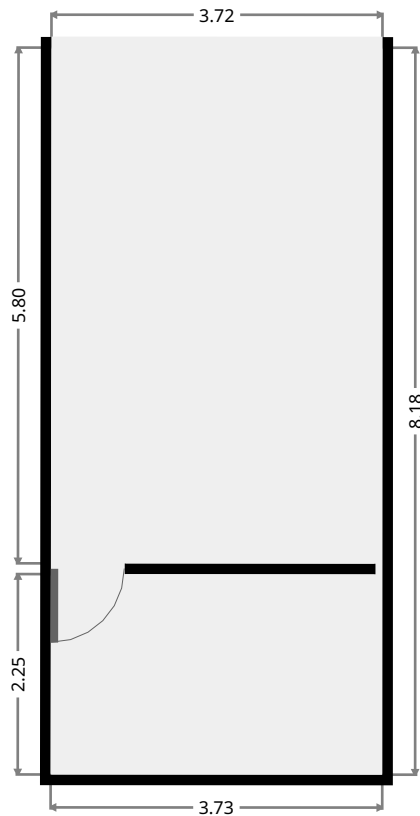

6 Mathias Place

Hall

Width: 2.30 m
Length: 4.11 m
Area: 4.80 m²
Perimeter: 12.82 m

Toilet

Width: 0.88 m
Length: 1.47 m
Area: 1.29 m²
Perimeter: 4.70 m

6 Mathias Place

Bathroom

Width: 1.95 m
Length: 2.90 m
Area: 5.65 m²
Perimeter: 9.70 m

Bedroom

Width: 2.99 m
Length: 3.28 m
Area: 9.81 m²
Perimeter: 12.54 m

THIS FLOORPLAN IS PROVIDED WITHOUT WARRANTY OF ANY KIND. SENSOPIA DISCLAIMS ANY WARRANTY INCLUDING, WITHOUT LIMITATION, SATISFACTORY QUALITY OR ACCURACY OF DIMENSIONS.

6 Mathias Place

Master Bedroom

Width: 3.27 m
 Length: 3.57 m
 Area: 11.71 m²
 Perimeter: 13.70 m

Bedroom

Width: 3.25 m
 Length: 3.87 m
 Area: 11.81 m²
 Perimeter: 14.24 m

6 Mathias Place

Garage

Width: 2.87 m
Length: 6.65 m
Area: 19.11 m²
Perimeter: 19.06 m

Entertainment Area

Width: 3.72 m
Length: 8.18 m
Area: 30.02 m²
Perimeter: 31.11 m

THIS FLOORPLAN IS PROVIDED WITHOUT WARRANTY OF ANY KIND. SENSOPIA DISCLAIMS ANY WARRANTY INCLUDING, WITHOUT LIMITATION, SATISFACTORY QUALITY OR ACCURACY OF DIMENSIONS.