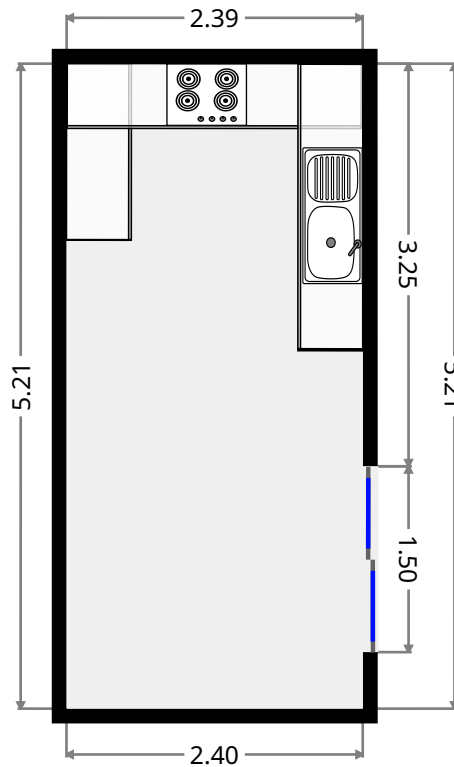

Living Room

Width: 4.30 m
 Length: 4.78 m
 Area: 20.49 m²
 Perimeter: 18.13 m

Kitchen/Dining

Width: 2.40 m
 Length: 5.21 m
 Area: 12.44 m²
 Perimeter: 15.19 m

THIS FLOORPLAN IS PROVIDED WITHOUT WARRANTY OF ANY KIND. SENSOPIA DISCLAIMS ANY WARRANTY INCLUDING, WITHOUT LIMITATION, SATISFACTORY QUALITY OR ACCURACY OF DIMENSIONS.

6 Mathias Place

Hall

Width: 2.30 m
Length: 4.11 m
Area: 4.80 m²
Perimeter: 12.82 m

Toilet

Width: 0.88 m
Length: 1.47 m
Area: 1.29 m²
Perimeter: 4.70 m

6 Mathias Place

Bathroom

Width: 1.95 m
Length: 2.90 m
Area: 5.65 m²
Perimeter: 9.70 m

Bedroom

Width: 2.99 m
Length: 3.28 m
Area: 9.81 m²
Perimeter: 12.54 m

THIS FLOORPLAN IS PROVIDED WITHOUT WARRANTY OF ANY KIND. SENSOPIA DISCLAIMS ANY WARRANTY INCLUDING, WITHOUT LIMITATION, SATISFACTORY QUALITY OR ACCURACY OF DIMENSIONS.

6 Mathias Place

Master Bedroom

Width: 3.27 m
 Length: 3.57 m
 Area: 11.71 m²
 Perimeter: 13.70 m

Bedroom

Width: 3.25 m
 Length: 3.87 m
 Area: 11.81 m²
 Perimeter: 14.24 m

6 Mathias Place

Garage

Width: 2.87 m
Length: 6.65 m
Area: 19.11 m²
Perimeter: 19.06 m