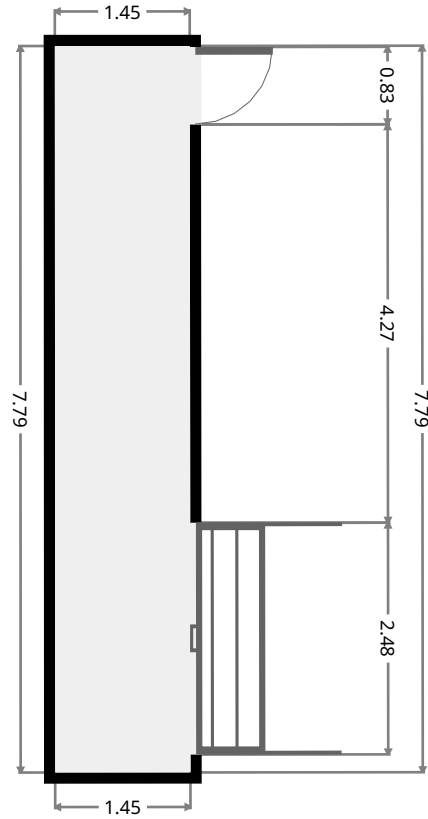

6 Mathias Place

Hall

Width: 2.30 m
Length: 4.11 m
Area: 4.80 m²
Perimeter: 12.82 m

Toilet

Width: 0.88 m
Length: 1.47 m
Area: 1.29 m²
Perimeter: 4.70 m

6 Mathias Place

Bathroom

Width: 1.95 m
Length: 2.90 m
Area: 5.65 m²
Perimeter: 9.70 m

6 Mathias Place

Master Bedroom

Width: 3.27 m
 Length: 3.57 m
 Area: 11.71 m²
 Perimeter: 13.70 m

Bedroom

Width: 3.25 m
 Length: 3.87 m
 Area: 11.81 m²
 Perimeter: 14.24 m

6 Mathias Place

Garage

Width: 2.87 m
Length: 6.65 m
Area: 19.11 m²
Perimeter: 19.06 m

Entertainment Area

Width: 3.72 m
Length: 8.18 m
Area: 30.02 m²
Perimeter: 31.11 m

THIS FLOORPLAN IS PROVIDED WITHOUT WARRANTY OF ANY KIND. SENSOPIA DISCLAIMS ANY WARRANTY INCLUDING, WITHOUT LIMITATION, SATISFACTORY QUALITY OR ACCURACY OF DIMENSIONS.

6 Mathias Place

Front Patio

Width: 1.45 m
Length: 7.79 m
Area: 11.27 m²
Perimeter: 18.47 m

Shed

Width: 3.50 m
Length: 3.50 m
Area: 12.25 m²
Perimeter: 14.00 m