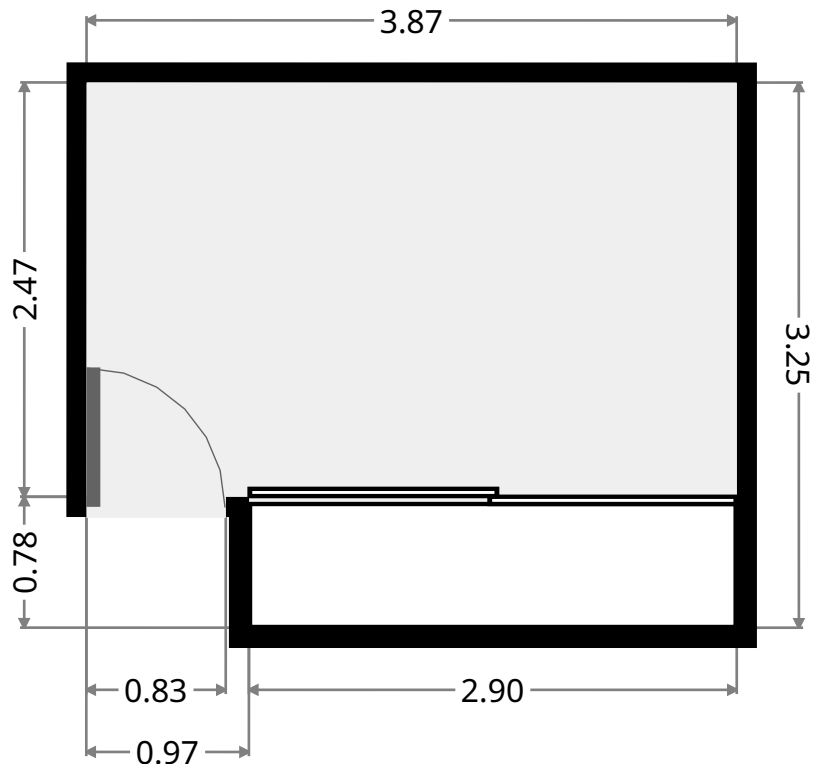

Bedroom

Width: 2.99 m
Length: 3.28 m
Area: 9.81 m²
Perimeter: 12.54 m

THIS FLOORPLAN IS PROVIDED WITHOUT WARRANTY OF ANY KIND. SENSOPIA DISCLAIMS ANY WARRANTY INCLUDING, WITHOUT LIMITATION, SATISFACTORY QUALITY OR ACCURACY OF DIMENSIONS.

6 Mathias Place

Master Bedroom

Width: 3.27 m
 Length: 3.57 m
 Area: 11.71 m²
 Perimeter: 13.70 m

Bedroom

Width: 3.25 m
 Length: 3.87 m
 Area: 11.81 m²
 Perimeter: 14.24 m

6 Mathias Place

Garage

Width: 2.87 m
Length: 6.65 m
Area: 19.11 m²
Perimeter: 19.06 m

Entertainment Area

Width: 3.72 m
Length: 8.18 m
Area: 30.02 m²
Perimeter: 31.11 m

THIS FLOORPLAN IS PROVIDED WITHOUT WARRANTY OF ANY KIND. SENSOPIA DISCLAIMS ANY WARRANTY INCLUDING, WITHOUT LIMITATION, SATISFACTORY QUALITY OR ACCURACY OF DIMENSIONS.

6 Mathias Place

Front Patio

Width: 1.45 m
Length: 7.79 m
Area: 11.27 m²
Perimeter: 18.47 m

Shed

Width: 3.50 m
Length: 3.50 m
Area: 12.25 m²
Perimeter: 14.00 m