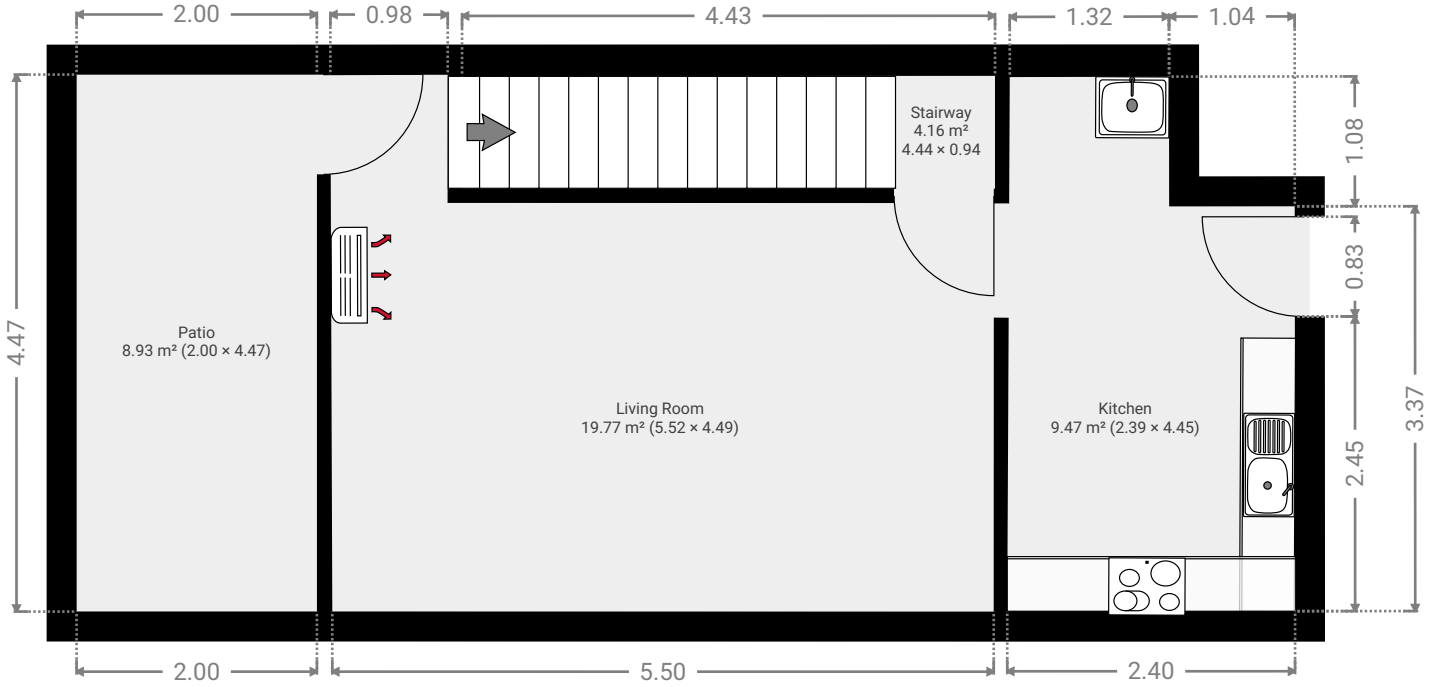

TOTAL AREA: 80.79 m² • LIVING AREA: 80.79 m² • FLOORS: 2 • ROOMS: 8

▼ Ground Floor

TOTAL AREA: 42.29 m² • LIVING AREA: 42.29 m² • ROOMS: 4

▼ 1st Floor

TOTAL AREA: 38.50 m² • LIVING AREA: 38.50 m² • ROOMS: 4