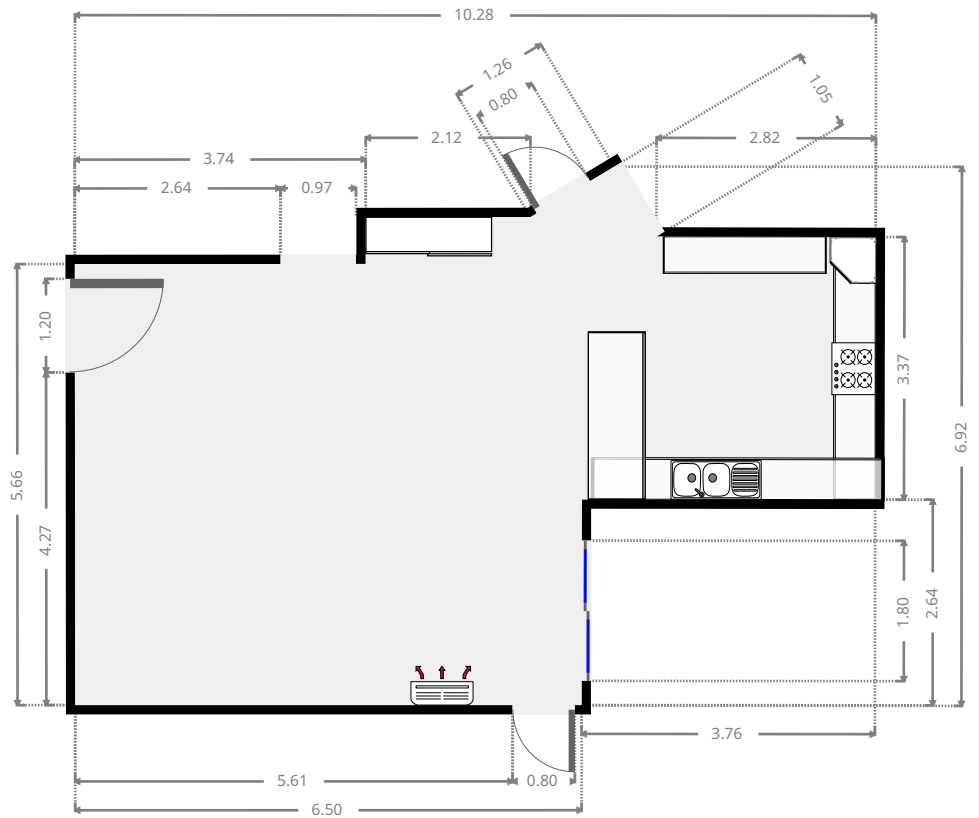

Living Room

Width: 6.92 m
Length: 10.28 m
Area: 51.90 m²
Perimeter: 33.50 m

THIS FLOORPLAN IS PROVIDED WITHOUT WARRANTY OF ANY KIND. SENSOPIA DISCLAIMS ANY WARRANTY INCLUDING, WITHOUT LIMITATION, SATISFACTORY QUALITY OR ACCURACY OF DIMENSIONS.

5 Tasman Court

Hall

Width: 0.97 m
 Length: 1.83 m
 Area: 1.77 m²
 Perimeter: 5.60 m

Master Bedroom

Width: 3.57 m
 Length: 3.97 m
 Area: 14.17 m²
 Perimeter: 15.08 m

THIS FLOORPLAN IS PROVIDED WITHOUT WARRANTY OF ANY KIND. SENSOPIA DISCLAIMS ANY WARRANTY INCLUDING, WITHOUT LIMITATION, SATISFACTORY QUALITY OR ACCURACY OF DIMENSIONS.

Hall

Width: 1.90 m
 Length: 4.37 m
 Area: 4.31 m²
 Perimeter: 12.19 m

THIS FLOORPLAN IS PROVIDED WITHOUT WARRANTY OF ANY KIND. SENSOPIA DISCLAIMS ANY WARRANTY INCLUDING, WITHOUT LIMITATION, SATISFACTORY QUALITY OR ACCURACY OF DIMENSIONS.

5 Tasman Court

Other

Width: 3.80 m
Length: 5.01 m
Area: 18.96 m²
Perimeter: 17.58 m