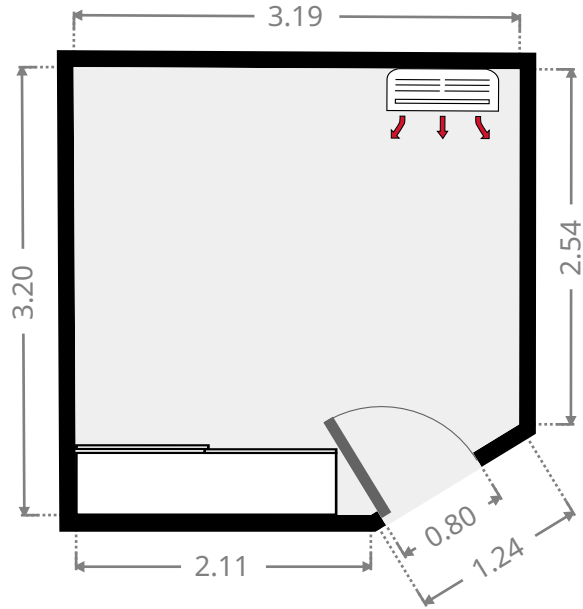

5 Tasman Court

Closet

Width: 1.43 m
Length: 1.76 m
Area: 2.52 m²
Perimeter: 6.38 m

Bathroom

Width: 1.77 m
Length: 1.95 m
Area: 3.45 m²
Perimeter: 7.44 m

5 Tasman Court

Bedroom

Width: 3.19 m
 Length: 3.20 m
 Area: 9.79 m²
 Perimeter: 12.27 m

Hall

Width: 1.90 m
 Length: 4.37 m
 Area: 4.31 m²
 Perimeter: 12.19 m

THIS FLOORPLAN IS PROVIDED WITHOUT WARRANTY OF ANY KIND. SENSOPIA DISCLAIMS ANY WARRANTY INCLUDING, WITHOUT LIMITATION, SATISFACTORY QUALITY OR ACCURACY OF DIMENSIONS.

5 Tasman Court

Laundry Room

Width: 1.56 m
 Length: 2.50 m
 Area: 3.90 m²
 Perimeter: 8.12 m

Bathroom

Width: 1.78 m
 Length: 3.10 m
 Area: 5.52 m²
 Perimeter: 9.76 m

THIS FLOORPLAN IS PROVIDED WITHOUT WARRANTY OF ANY KIND. SENSOPIA DISCLAIMS ANY WARRANTY INCLUDING, WITHOUT LIMITATION, SATISFACTORY QUALITY OR ACCURACY OF DIMENSIONS.

5 Tasman Court

Other

Width: 3.80 m
Length: 5.01 m
Area: 18.96 m²
Perimeter: 17.58 m