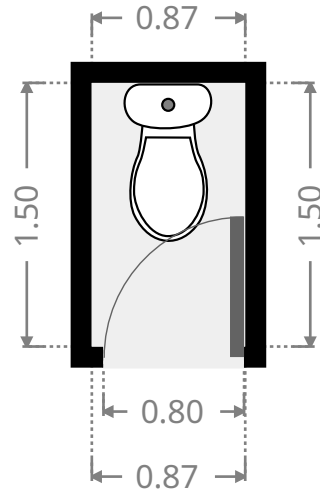

Hall

Width: 1.90 m
 Length: 4.37 m
 Area: 4.31 m²
 Perimeter: 12.19 m

THIS FLOORPLAN IS PROVIDED WITHOUT WARRANTY OF ANY KIND. SENSOPIA DISCLAIMS ANY WARRANTY INCLUDING, WITHOUT LIMITATION, SATISFACTORY QUALITY OR ACCURACY OF DIMENSIONS.

5 Tasman Court

Laundry Room

Width: 1.56 m
 Length: 2.50 m
 Area: 3.90 m²
 Perimeter: 8.12 m

Bathroom

Width: 1.78 m
 Length: 3.10 m
 Area: 5.52 m²
 Perimeter: 9.76 m

THIS FLOORPLAN IS PROVIDED WITHOUT WARRANTY OF ANY KIND. SENSOPIA DISCLAIMS ANY WARRANTY INCLUDING, WITHOUT LIMITATION, SATISFACTORY QUALITY OR ACCURACY OF DIMENSIONS.

5 Tasman Court

Toilet / Half Bath

Width: 0.87 m
Length: 1.50 m
Area: 1.31 m²
Perimeter: 4.75 m

Bedroom

Width: 2.97 m
Length: 3.47 m
Area: 10.31 m²
Perimeter: 12.88 m

THIS FLOORPLAN IS PROVIDED WITHOUT WARRANTY OF ANY KIND. SENSOPIA DISCLAIMS ANY WARRANTY INCLUDING, WITHOUT LIMITATION, SATISFACTORY QUALITY OR ACCURACY OF DIMENSIONS.

5 Tasman Court

Other

Width: 3.80 m
Length: 5.01 m
Area: 18.96 m²
Perimeter: 17.58 m