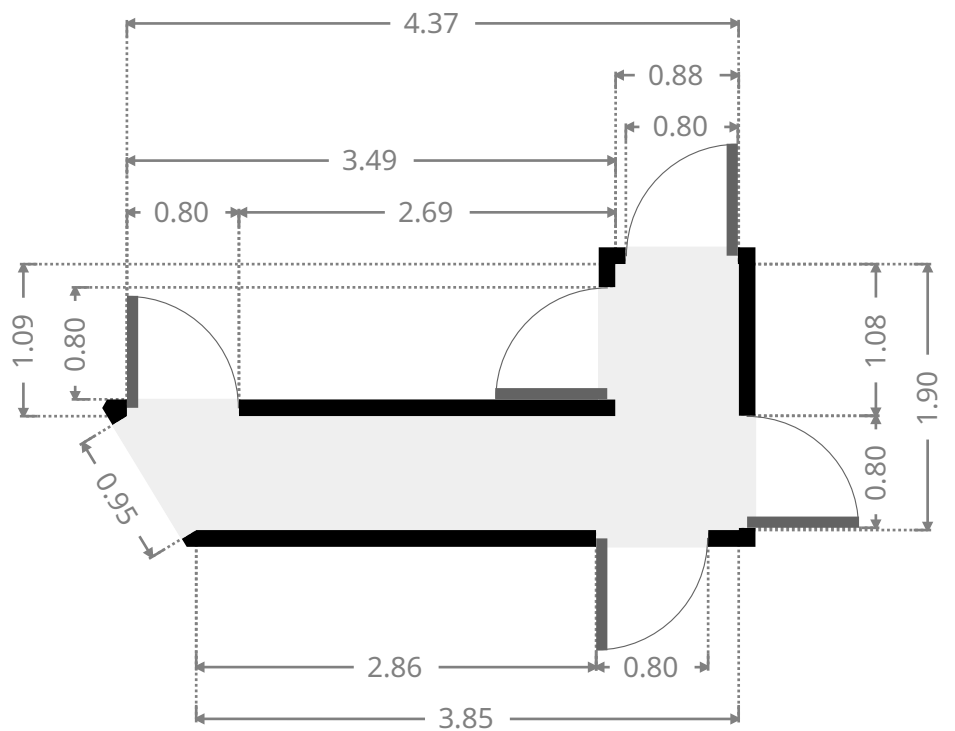

5 Tasman Court

Closet

Width: 1.43 m
Length: 1.76 m
Area: 2.52 m²
Perimeter: 6.38 m

Bathroom

Width: 1.77 m
Length: 1.95 m
Area: 3.45 m²
Perimeter: 7.44 m

5 Tasman Court

Bedroom

Width: 3.19 m
 Length: 3.20 m
 Area: 9.79 m²
 Perimeter: 12.27 m

Hall

Width: 1.90 m
 Length: 4.37 m
 Area: 4.31 m²
 Perimeter: 12.19 m

THIS FLOORPLAN IS PROVIDED WITHOUT WARRANTY OF ANY KIND. SENSOPIA DISCLAIMS ANY WARRANTY INCLUDING, WITHOUT LIMITATION, SATISFACTORY QUALITY OR ACCURACY OF DIMENSIONS.

5 Tasman Court

Toilet / Half Bath

Width: 0.87 m
Length: 1.50 m
Area: 1.31 m²
Perimeter: 4.75 m

Bedroom

Width: 2.97 m
Length: 3.47 m
Area: 10.31 m²
Perimeter: 12.88 m

THIS FLOORPLAN IS PROVIDED WITHOUT WARRANTY OF ANY KIND. SENSOPIA DISCLAIMS ANY WARRANTY INCLUDING, WITHOUT LIMITATION, SATISFACTORY QUALITY OR ACCURACY OF DIMENSIONS.

5 Tasman Court

Other

Width: 3.80 m
Length: 5.01 m
Area: 18.96 m²
Perimeter: 17.58 m