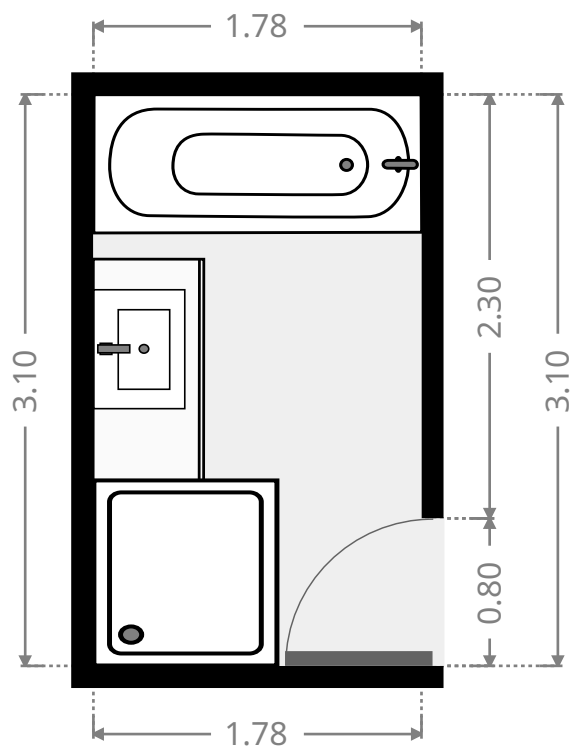

Hall

Width: 1.90 m
 Length: 4.37 m
 Area: 4.31 m²
 Perimeter: 12.19 m

THIS FLOORPLAN IS PROVIDED WITHOUT WARRANTY OF ANY KIND. SENSOPIA DISCLAIMS ANY WARRANTY INCLUDING, WITHOUT LIMITATION, SATISFACTORY QUALITY OR ACCURACY OF DIMENSIONS.

5 Tasman Court

Laundry Room

Width: 1.56 m
 Length: 2.50 m
 Area: 3.90 m²
 Perimeter: 8.12 m

Bathroom

Width: 1.78 m
 Length: 3.10 m
 Area: 5.52 m²
 Perimeter: 9.76 m

THIS FLOORPLAN IS PROVIDED WITHOUT WARRANTY OF ANY KIND. SENSOPIA DISCLAIMS ANY WARRANTY INCLUDING, WITHOUT LIMITATION, SATISFACTORY QUALITY OR ACCURACY OF DIMENSIONS.

5 Tasman Court

Toilet / Half Bath

Width: 0.87 m
Length: 1.50 m
Area: 1.31 m²
Perimeter: 4.75 m

Bedroom

Width: 2.97 m
Length: 3.47 m
Area: 10.31 m²
Perimeter: 12.88 m

THIS FLOORPLAN IS PROVIDED WITHOUT WARRANTY OF ANY KIND. SENSOPIA DISCLAIMS ANY WARRANTY INCLUDING, WITHOUT LIMITATION, SATISFACTORY QUALITY OR ACCURACY OF DIMENSIONS.

5 Tasman Court

Bedroom

Width: 3.38 m
 Length: 4.12 m
 Area: 13.92 m²
 Perimeter: 15.00 m

Other

Width: 5.99 m
 Length: 6.31 m
 Area: 37.68 m²
 Perimeter: 24.56 m

THIS FLOORPLAN IS PROVIDED WITHOUT WARRANTY OF ANY KIND. SENSOPIA DISCLAIMS ANY WARRANTY INCLUDING, WITHOUT LIMITATION, SATISFACTORY QUALITY OR ACCURACY OF DIMENSIONS.