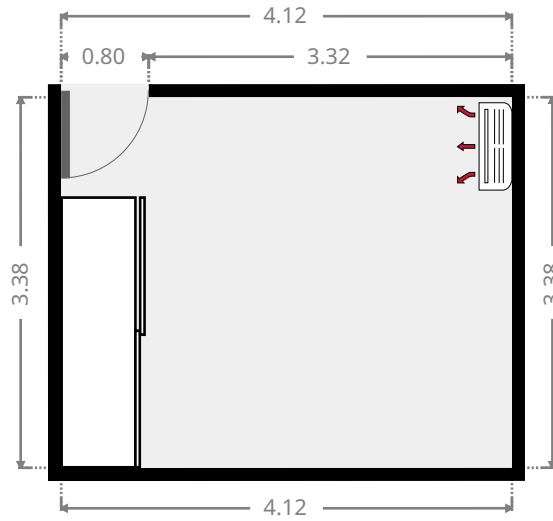

5 Tasman Court

Laundry Room

Width: 1.56 m
 Length: 2.50 m
 Area: 3.90 m²
 Perimeter: 8.12 m

Bathroom

Width: 1.78 m
 Length: 3.10 m
 Area: 5.52 m²
 Perimeter: 9.76 m

THIS FLOORPLAN IS PROVIDED WITHOUT WARRANTY OF ANY KIND. SENSOPIA DISCLAIMS ANY WARRANTY INCLUDING, WITHOUT LIMITATION, SATISFACTORY QUALITY OR ACCURACY OF DIMENSIONS.

5 Tasman Court

Toilet / Half Bath

Width: 0.87 m
Length: 1.50 m
Area: 1.31 m²
Perimeter: 4.75 m

Bedroom

Width: 2.97 m
Length: 3.47 m
Area: 10.31 m²
Perimeter: 12.88 m

THIS FLOORPLAN IS PROVIDED WITHOUT WARRANTY OF ANY KIND. SENSOPIA DISCLAIMS ANY WARRANTY INCLUDING, WITHOUT LIMITATION, SATISFACTORY QUALITY OR ACCURACY OF DIMENSIONS.

5 Tasman Court

Bedroom

Width: 3.38 m
 Length: 4.12 m
 Area: 13.92 m²
 Perimeter: 15.00 m

Other

Width: 5.99 m
 Length: 6.31 m
 Area: 37.68 m²
 Perimeter: 24.56 m

THIS FLOORPLAN IS PROVIDED WITHOUT WARRANTY OF ANY KIND. SENSOPIA DISCLAIMS ANY WARRANTY INCLUDING, WITHOUT LIMITATION, SATISFACTORY QUALITY OR ACCURACY OF DIMENSIONS.

5 Tasman Court

Other

Width: 3.80 m
Length: 5.01 m
Area: 18.96 m²
Perimeter: 17.58 m