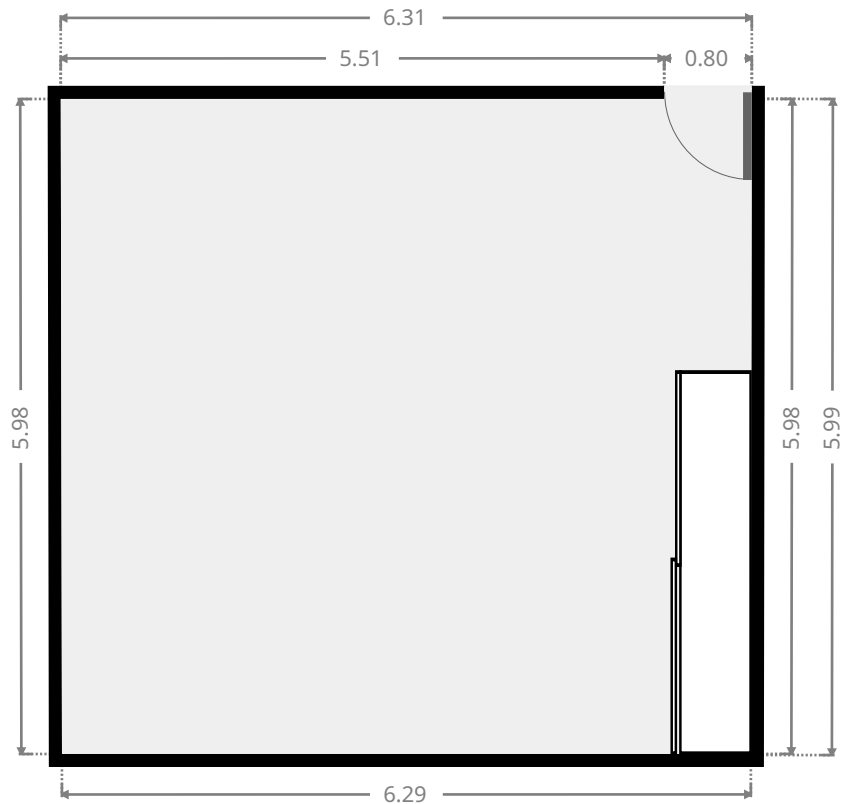

5 Tasman Court

Hall

Width: 0.97 m
 Length: 1.83 m
 Area: 1.77 m²
 Perimeter: 5.60 m

Master Bedroom

Width: 3.57 m
 Length: 3.97 m
 Area: 14.17 m²
 Perimeter: 15.08 m

THIS FLOORPLAN IS PROVIDED WITHOUT WARRANTY OF ANY KIND. SENSOPIA DISCLAIMS ANY WARRANTY INCLUDING, WITHOUT LIMITATION, SATISFACTORY QUALITY OR ACCURACY OF DIMENSIONS.

5 Tasman Court

Toilet / Half Bath

Width: 0.87 m
Length: 1.50 m
Area: 1.31 m²
Perimeter: 4.75 m

Bedroom

Width: 2.97 m
Length: 3.47 m
Area: 10.31 m²
Perimeter: 12.88 m

THIS FLOORPLAN IS PROVIDED WITHOUT WARRANTY OF ANY KIND. SENSOPIA DISCLAIMS ANY WARRANTY INCLUDING, WITHOUT LIMITATION, SATISFACTORY QUALITY OR ACCURACY OF DIMENSIONS.

5 Tasman Court

Bedroom

Width: 3.38 m
 Length: 4.12 m
 Area: 13.92 m²
 Perimeter: 15.00 m

Other

Width: 5.99 m
 Length: 6.31 m
 Area: 37.68 m²
 Perimeter: 24.56 m

THIS FLOORPLAN IS PROVIDED WITHOUT WARRANTY OF ANY KIND. SENSOPIA DISCLAIMS ANY WARRANTY INCLUDING, WITHOUT LIMITATION, SATISFACTORY QUALITY OR ACCURACY OF DIMENSIONS.

5 Tasman Court

Other

Width: 3.80 m
Length: 5.01 m
Area: 18.96 m²
Perimeter: 17.58 m