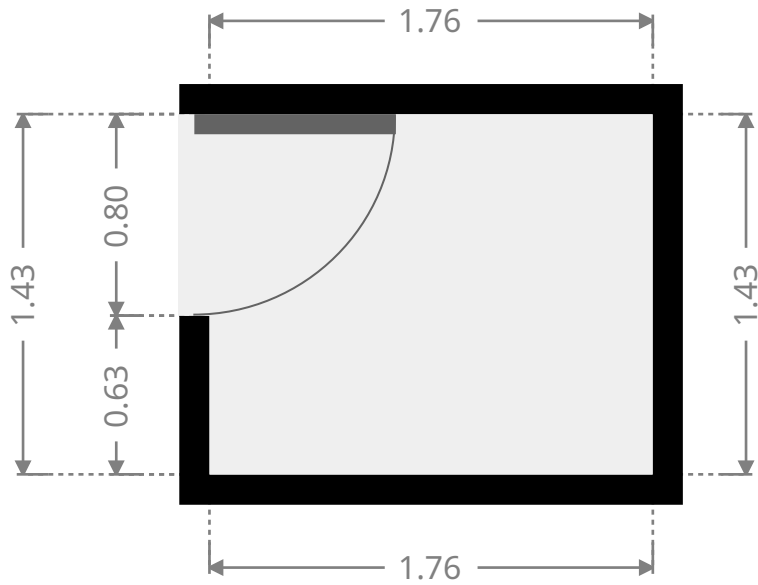

5 Tasman Court

Hall

Width: 0.97 m
 Length: 1.83 m
 Area: 1.77 m²
 Perimeter: 5.60 m

Master Bedroom

Width: 3.57 m
 Length: 3.97 m
 Area: 14.17 m²
 Perimeter: 15.08 m

THIS FLOORPLAN IS PROVIDED WITHOUT WARRANTY OF ANY KIND. SENSOPIA DISCLAIMS ANY WARRANTY INCLUDING, WITHOUT LIMITATION, SATISFACTORY QUALITY OR ACCURACY OF DIMENSIONS.

5 Tasman Court

Closet

Width: 1.43 m
Length: 1.76 m
Area: 2.52 m²
Perimeter: 6.38 m

Bathroom

Width: 1.77 m
Length: 1.95 m
Area: 3.45 m²
Perimeter: 7.44 m

5 Tasman Court

Bedroom

Width: 3.19 m
 Length: 3.20 m
 Area: 9.79 m²
 Perimeter: 12.27 m

Hall

Width: 1.90 m
 Length: 4.37 m
 Area: 4.31 m²
 Perimeter: 12.19 m

THIS FLOORPLAN IS PROVIDED WITHOUT WARRANTY OF ANY KIND. SENSOPIA DISCLAIMS ANY WARRANTY INCLUDING, WITHOUT LIMITATION, SATISFACTORY QUALITY OR ACCURACY OF DIMENSIONS.

5 Tasman Court

Other

Width: 3.80 m
Length: 5.01 m
Area: 18.96 m²
Perimeter: 17.58 m