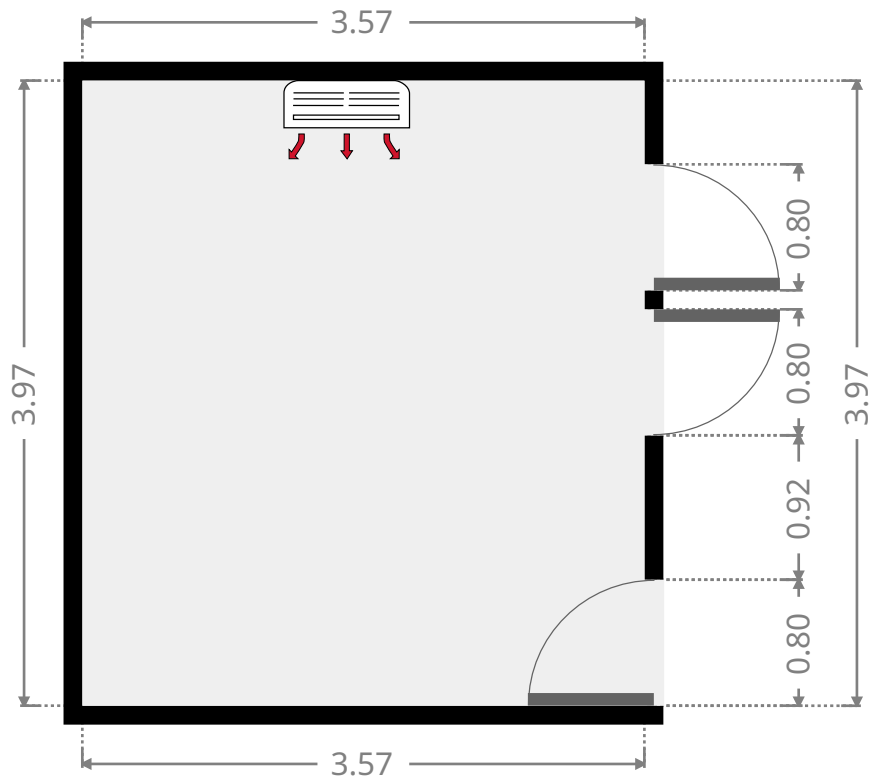

5 Tasman Court

Hall

Width: 0.97 m
 Length: 1.83 m
 Area: 1.77 m²
 Perimeter: 5.60 m

Master Bedroom

Width: 3.57 m
 Length: 3.97 m
 Area: 14.17 m²
 Perimeter: 15.08 m

THIS FLOORPLAN IS PROVIDED WITHOUT WARRANTY OF ANY KIND. SENSOPIA DISCLAIMS ANY WARRANTY INCLUDING, WITHOUT LIMITATION, SATISFACTORY QUALITY OR ACCURACY OF DIMENSIONS.

5 Tasman Court

Closet

Width: 1.43 m
Length: 1.76 m
Area: 2.52 m²
Perimeter: 6.38 m

Bathroom

Width: 1.77 m
Length: 1.95 m
Area: 3.45 m²
Perimeter: 7.44 m

5 Tasman Court

Bedroom

Width: 3.19 m
 Length: 3.20 m
 Area: 9.79 m²
 Perimeter: 12.27 m

Hall

Width: 1.90 m
 Length: 4.37 m
 Area: 4.31 m²
 Perimeter: 12.19 m

THIS FLOORPLAN IS PROVIDED WITHOUT WARRANTY OF ANY KIND. SENSOPIA DISCLAIMS ANY WARRANTY INCLUDING, WITHOUT LIMITATION, SATISFACTORY QUALITY OR ACCURACY OF DIMENSIONS.

5 Tasman Court

Other

Width: 3.80 m
Length: 5.01 m
Area: 18.96 m²
Perimeter: 17.58 m