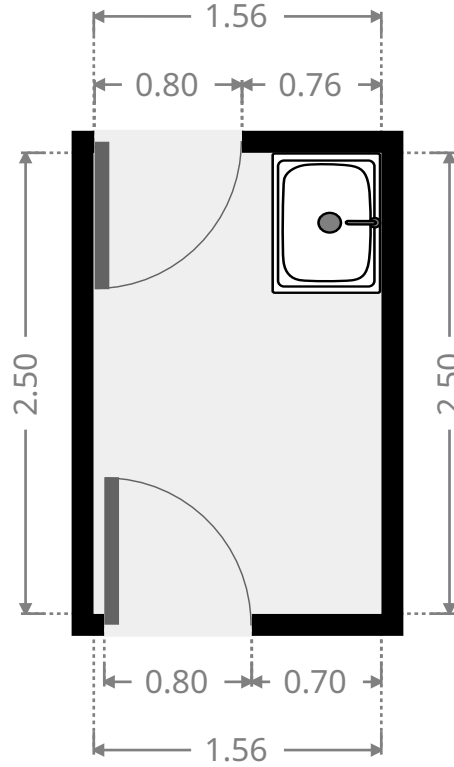

Hall

Width: 1.90 m
 Length: 4.37 m
 Area: 4.31 m²
 Perimeter: 12.19 m

THIS FLOORPLAN IS PROVIDED WITHOUT WARRANTY OF ANY KIND. SENSOPIA DISCLAIMS ANY WARRANTY INCLUDING, WITHOUT LIMITATION, SATISFACTORY QUALITY OR ACCURACY OF DIMENSIONS.

5 Tasman Court

Laundry Room

Width: 1.56 m
 Length: 2.50 m
 Area: 3.90 m²
 Perimeter: 8.12 m

Bathroom

Width: 1.78 m
 Length: 3.10 m
 Area: 5.52 m²
 Perimeter: 9.76 m

THIS FLOORPLAN IS PROVIDED WITHOUT WARRANTY OF ANY KIND. SENSOPIA DISCLAIMS ANY WARRANTY INCLUDING, WITHOUT LIMITATION, SATISFACTORY QUALITY OR ACCURACY OF DIMENSIONS.

5 Tasman Court

Toilet / Half Bath

Width: 0.87 m
Length: 1.50 m
Area: 1.31 m²
Perimeter: 4.75 m

Bedroom

Width: 2.97 m
Length: 3.47 m
Area: 10.31 m²
Perimeter: 12.88 m

THIS FLOORPLAN IS PROVIDED WITHOUT WARRANTY OF ANY KIND. SENSOPIA DISCLAIMS ANY WARRANTY INCLUDING, WITHOUT LIMITATION, SATISFACTORY QUALITY OR ACCURACY OF DIMENSIONS.

5 Tasman Court

Other

Width: 3.80 m
Length: 5.01 m
Area: 18.96 m²
Perimeter: 17.58 m