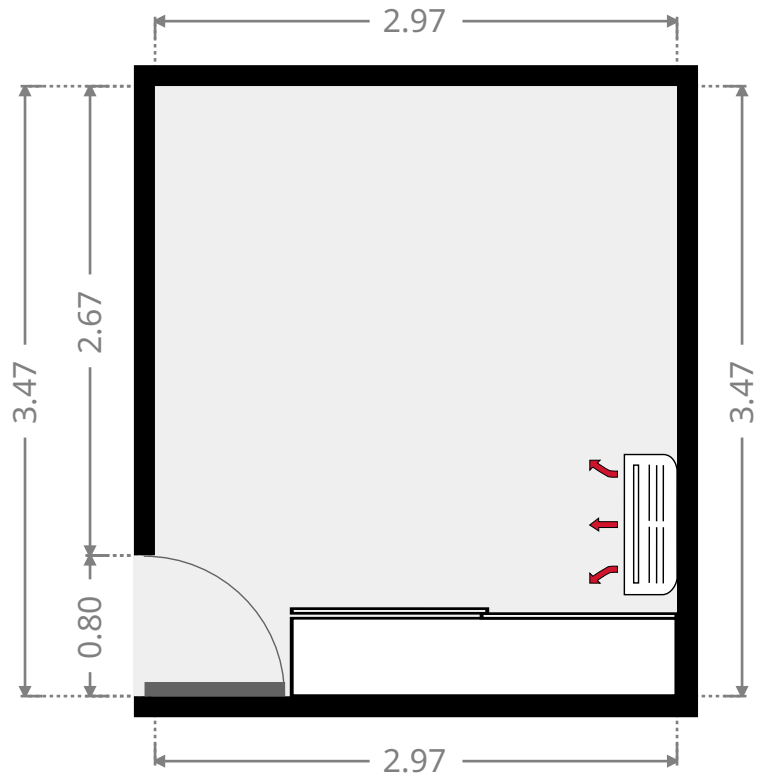

5 Tasman Court

Laundry Room

Width: 1.56 m
 Length: 2.50 m
 Area: 3.90 m²
 Perimeter: 8.12 m

Bathroom

Width: 1.78 m
 Length: 3.10 m
 Area: 5.52 m²
 Perimeter: 9.76 m

THIS FLOORPLAN IS PROVIDED WITHOUT WARRANTY OF ANY KIND. SENSOPIA DISCLAIMS ANY WARRANTY INCLUDING, WITHOUT LIMITATION, SATISFACTORY QUALITY OR ACCURACY OF DIMENSIONS.

5 Tasman Court

Toilet / Half Bath

Width: 0.87 m
Length: 1.50 m
Area: 1.31 m²
Perimeter: 4.75 m

Bedroom

Width: 2.97 m
Length: 3.47 m
Area: 10.31 m²
Perimeter: 12.88 m

THIS FLOORPLAN IS PROVIDED WITHOUT WARRANTY OF ANY KIND. SENSOPIA DISCLAIMS ANY WARRANTY INCLUDING, WITHOUT LIMITATION, SATISFACTORY QUALITY OR ACCURACY OF DIMENSIONS.

5 Tasman Court

Bedroom

Width: 3.38 m
 Length: 4.12 m
 Area: 13.92 m²
 Perimeter: 15.00 m

Other

Width: 5.99 m
 Length: 6.31 m
 Area: 37.68 m²
 Perimeter: 24.56 m

THIS FLOORPLAN IS PROVIDED WITHOUT WARRANTY OF ANY KIND. SENSOPIA DISCLAIMS ANY WARRANTY INCLUDING, WITHOUT LIMITATION, SATISFACTORY QUALITY OR ACCURACY OF DIMENSIONS.

5 Tasman Court

Other

Width: 3.80 m
Length: 5.01 m
Area: 18.96 m²
Perimeter: 17.58 m