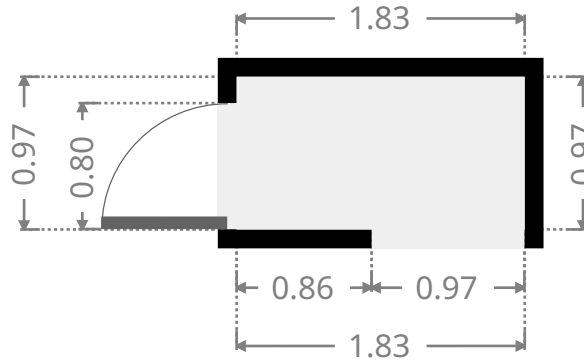

Living Room

Width: 6.92 m
Length: 10.28 m
Area: 51.90 m²
Perimeter: 33.50 m

THIS FLOORPLAN IS PROVIDED WITHOUT WARRANTY OF ANY KIND. SENSOPIA DISCLAIMS ANY WARRANTY INCLUDING, WITHOUT LIMITATION, SATISFACTORY QUALITY OR ACCURACY OF DIMENSIONS.

5 Tasman Court

Hall

Width: 0.97 m
 Length: 1.83 m
 Area: 1.77 m²
 Perimeter: 5.60 m

Master Bedroom

Width: 3.57 m
 Length: 3.97 m
 Area: 14.17 m²
 Perimeter: 15.08 m

THIS FLOORPLAN IS PROVIDED WITHOUT WARRANTY OF ANY KIND. SENSOPIA DISCLAIMS ANY WARRANTY INCLUDING, WITHOUT LIMITATION, SATISFACTORY QUALITY OR ACCURACY OF DIMENSIONS.

Hall

Width: 1.90 m
 Length: 4.37 m
 Area: 4.31 m²
 Perimeter: 12.19 m

THIS FLOORPLAN IS PROVIDED WITHOUT WARRANTY OF ANY KIND. SENSOPIA DISCLAIMS ANY WARRANTY INCLUDING, WITHOUT LIMITATION, SATISFACTORY QUALITY OR ACCURACY OF DIMENSIONS.

5 Tasman Court

Other

Width: 3.80 m
Length: 5.01 m
Area: 18.96 m²
Perimeter: 17.58 m