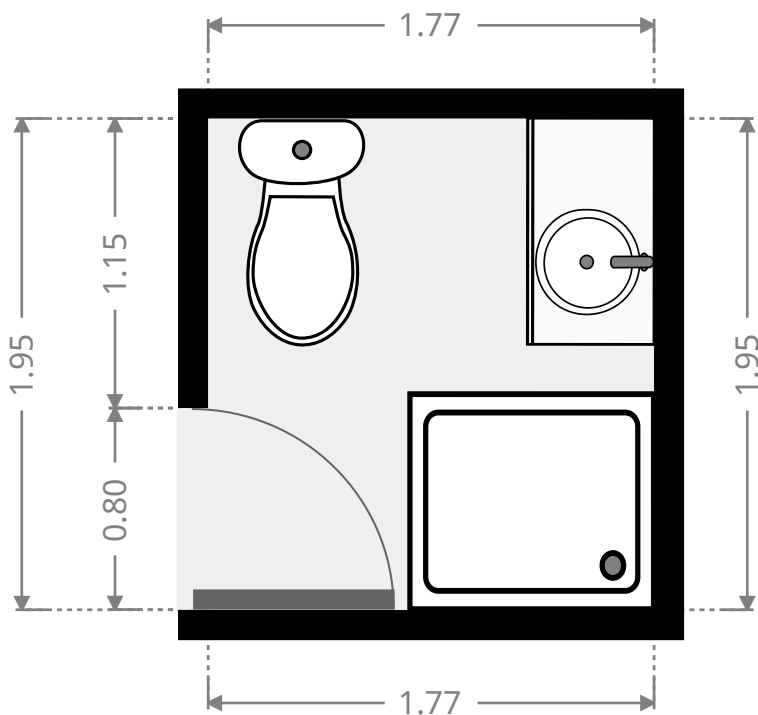

5 Tasman Court

Closet

Width: 1.43 m
Length: 1.76 m
Area: 2.52 m²
Perimeter: 6.38 m

Bathroom

Width: 1.77 m
Length: 1.95 m
Area: 3.45 m²
Perimeter: 7.44 m

5 Tasman Court

Bedroom

Width: 3.19 m
 Length: 3.20 m
 Area: 9.79 m²
 Perimeter: 12.27 m

Hall

Width: 1.90 m
 Length: 4.37 m
 Area: 4.31 m²
 Perimeter: 12.19 m

THIS FLOORPLAN IS PROVIDED WITHOUT WARRANTY OF ANY KIND. SENSOPIA DISCLAIMS ANY WARRANTY INCLUDING, WITHOUT LIMITATION, SATISFACTORY QUALITY OR ACCURACY OF DIMENSIONS.

5 Tasman Court

Laundry Room

Width: 1.56 m
 Length: 2.50 m
 Area: 3.90 m²
 Perimeter: 8.12 m

Bathroom

Width: 1.78 m
 Length: 3.10 m
 Area: 5.52 m²
 Perimeter: 9.76 m

THIS FLOORPLAN IS PROVIDED WITHOUT WARRANTY OF ANY KIND. SENSOPIA DISCLAIMS ANY WARRANTY INCLUDING, WITHOUT LIMITATION, SATISFACTORY QUALITY OR ACCURACY OF DIMENSIONS.

5 Tasman Court

Other

Width: 3.80 m
Length: 5.01 m
Area: 18.96 m²
Perimeter: 17.58 m