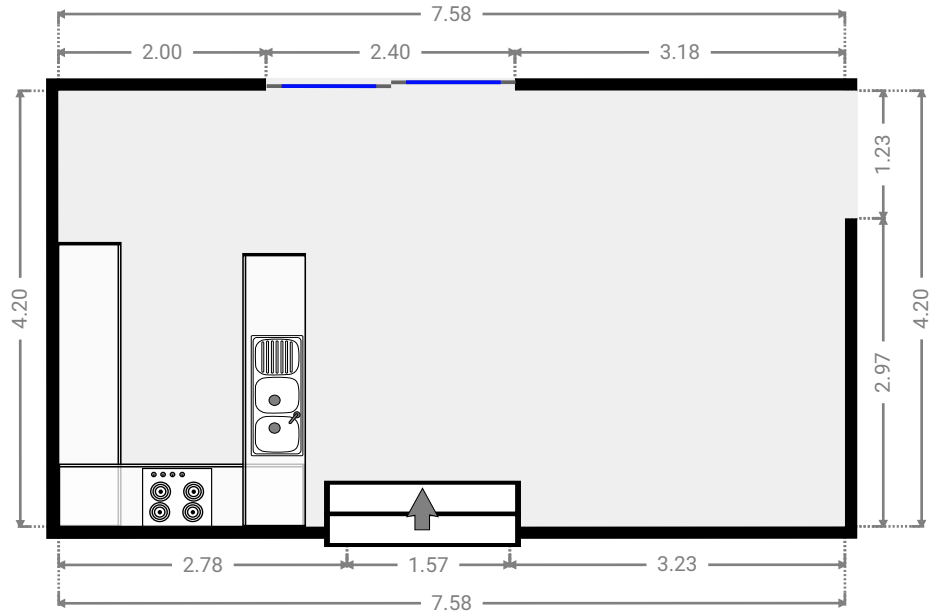

FLOORS: 1

▼ Garage Ground Floor

WIDTH: 6.00 m • LENGTH: 6.00 m
AREA: 35.97 m² • PERIMETER: 23.99 m

▼ Hall Ground Floor

WIDTH: 6.62 m • LENGTH: 5.71 m
AREA: 15.59 m² • PERIMETER: 28.05 m

5 Eucalyptus Crescent

FLOORS: 1

▼ Kitchen Ground Floor

WIDTH: 7.58 m • LENGTH: 4.20 m
AREA: 31.84 m² • PERIMETER: 23.56 m

▼ Laundry Room Ground Floor

WIDTH: 2.56 m • LENGTH: 2.60 m
AREA: 5.09 m² • PERIMETER: 10.31 m

FLOORS: 1

▼ Living Room Ground Floor

WIDTH: 4.00 m • LENGTH: 5.90 m
AREA: 23.60 m² • PERIMETER: 19.80 m

▼ Other Ground Floor

WIDTH: 2.48 m • LENGTH: 1.29 m
AREA: 3.18 m² • PERIMETER: 7.52 m

5 Eucalyptus Crescent

FLOORS: 1

▼ Primary Bedroom Ground Floor

WIDTH: 1.44 m • LENGTH: 0.88 m
AREA: 1.27 m² • PERIMETER: 4.64 m