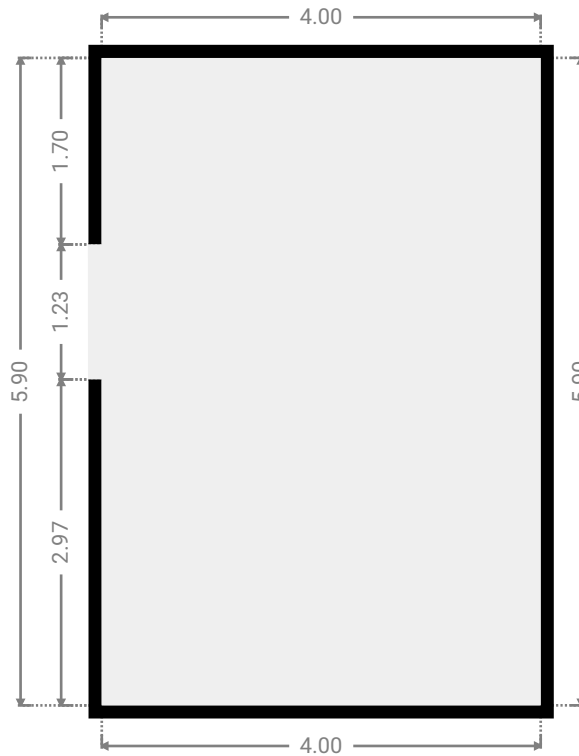

FLOORS: 1

▼ Kitchen Ground Floor

WIDTH: 7.58 m • LENGTH: 4.20 m
AREA: 31.84 m² • PERIMETER: 23.56 m

▼ Laundry Room Ground Floor

WIDTH: 2.56 m • LENGTH: 2.60 m
AREA: 5.09 m² • PERIMETER: 10.31 m

FLOORS: 1

▼ Living Room Ground Floor

WIDTH: 4.00 m • LENGTH: 5.90 m
AREA: 23.60 m² • PERIMETER: 19.80 m

▼ Other Ground Floor

WIDTH: 2.48 m • LENGTH: 1.29 m
AREA: 3.18 m² • PERIMETER: 7.52 m

5 Eucalyptus Crescent

FLOORS: 1

▼ Primary Bedroom Ground Floor

WIDTH: 3.35 m • LENGTH: 3.75 m
AREA: 12.56 m² • PERIMETER: 14.20 m

▼ Closet Ground Floor

WIDTH: 1.56 m • LENGTH: 2.17 m
AREA: 3.38 m² • PERIMETER: 7.46 m

5 Eucalyptus Crescent

FLOORS: 1

▼ Toilet Ground Floor

WIDTH: 1.44 m • LENGTH: 0.88 m
AREA: 1.27 m² • PERIMETER: 4.64 m