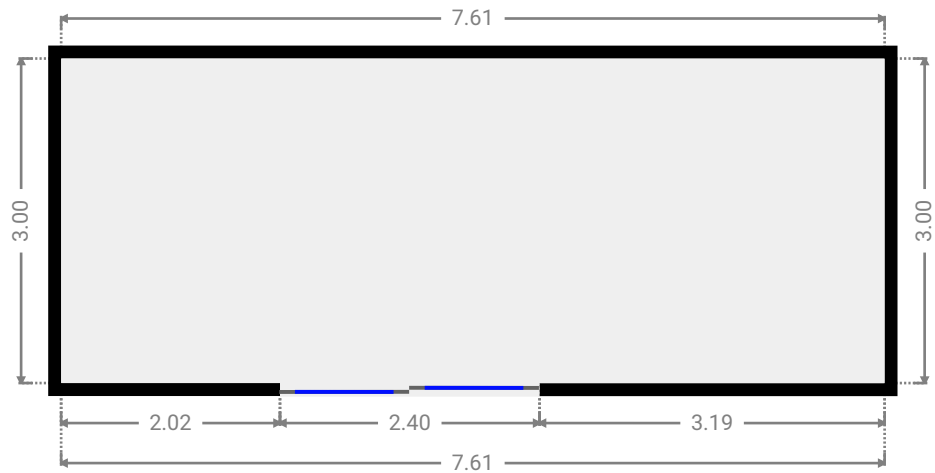

FLOORS: 1

▼ **Bedroom**
Ground Floor

WIDTH: 2.96 m • LENGTH: 3.59 m
AREA: 9.70 m² • PERIMETER: 13.09 m

▼ **Bedroom**
Ground Floor

WIDTH: 3.36 m • LENGTH: 3.51 m
AREA: 10.31 m² • PERIMETER: 13.74 m

5 Eucalyptus Crescent

FLOORS: 1

▼ Bedroom Ground Floor

WIDTH: 3.30 m • LENGTH: 3.55 m
AREA: 10.18 m² • PERIMETER: 13.70 m

▼ Deck Ground Floor

WIDTH: 7.61 m • LENGTH: 3.00 m
AREA: 22.84 m² • PERIMETER: 21.23 m

5 Eucalyptus Crescent

FLOORS: 1

▼ Garage Ground Floor

WIDTH: 6.00 m • LENGTH: 6.00 m
AREA: 35.97 m² • PERIMETER: 23.99 m

▼ Hall Ground Floor

WIDTH: 6.62 m • LENGTH: 5.71 m
AREA: 15.59 m² • PERIMETER: 28.05 m

5 Eucalyptus Crescent

WIDTH: 1.44 m • LENGTH: 0.88 m
AREA: 1.27 m² • PERIMETER: 4.64 m