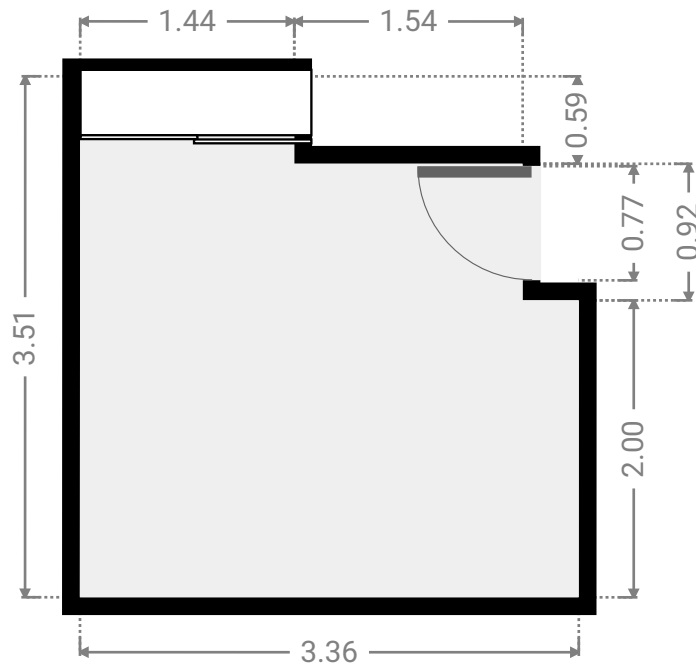

FLOORS: 1

▼ **Bedroom**
Ground Floor

WIDTH: 2.96 m • LENGTH: 3.59 m
AREA: 9.70 m² • PERIMETER: 13.09 m

▼ **Bedroom**
Ground Floor

WIDTH: 3.36 m • LENGTH: 3.51 m
AREA: 10.31 m² • PERIMETER: 13.74 m

5 Eucalyptus Crescent

FLOORS: 1

▼ Bedroom Ground Floor

WIDTH: 3.30 m • LENGTH: 3.55 m
AREA: 10.18 m² • PERIMETER: 13.70 m

▼ Deck Ground Floor

WIDTH: 7.61 m • LENGTH: 3.00 m
AREA: 22.84 m² • PERIMETER: 21.23 m

5 Eucalyptus Crescent

FLOORS: 1

▼ Garage Ground Floor

WIDTH: 6.00 m • LENGTH: 6.00 m
AREA: 35.97 m² • PERIMETER: 23.99 m

▼ Hall Ground Floor

WIDTH: 6.62 m • LENGTH: 5.71 m
AREA: 15.59 m² • PERIMETER: 28.05 m

5 Eucalyptus Crescent

WIDTH: 1.44 m • LENGTH: 0.88 m
AREA: 1.27 m² • PERIMETER: 4.64 m