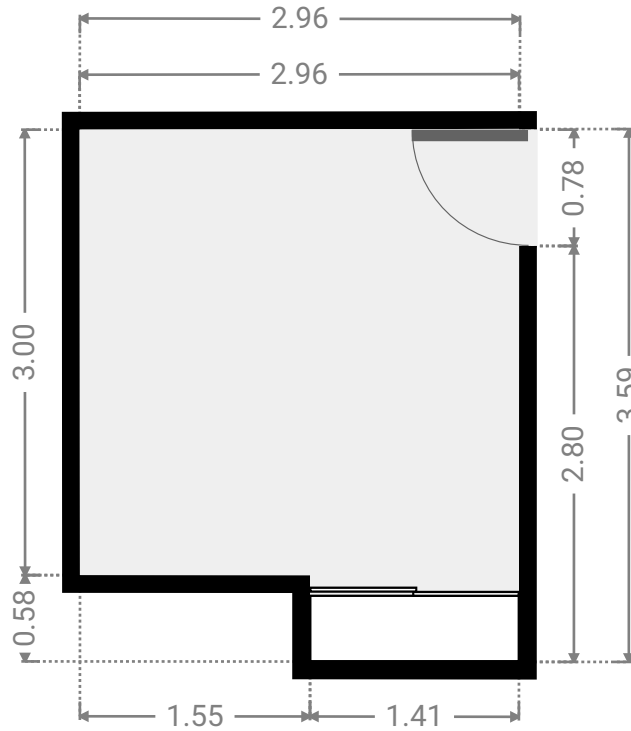

5 Eucalyptus Crescent

FLOORS: 1

▼ Bathroom Ground Floor

WIDTH: 2.59 m • LENGTH: 2.04 m
AREA: 4.15 m² • PERIMETER: 9.26 m

▼ Bathroom Ground Floor

WIDTH: 1.76 m • LENGTH: 2.17 m
AREA: 3.82 m² • PERIMETER: 7.86 m

FLOORS: 1

▼ **Bedroom**
Ground Floor

WIDTH: 2.96 m • LENGTH: 3.59 m
AREA: 9.70 m² • PERIMETER: 13.09 m

▼ **Bedroom**
Ground Floor

WIDTH: 3.36 m • LENGTH: 3.51 m
AREA: 10.31 m² • PERIMETER: 13.74 m

5 Eucalyptus Crescent

FLOORS: 1

▼ Bedroom Ground Floor

WIDTH: 3.30 m • LENGTH: 3.55 m
AREA: 10.18 m² • PERIMETER: 13.70 m

▼ Deck Ground Floor

WIDTH: 7.61 m • LENGTH: 3.00 m
AREA: 22.84 m² • PERIMETER: 21.23 m

5 Eucalyptus Crescent

WIDTH: 1.44 m • LENGTH: 0.88 m
AREA: 1.27 m² • PERIMETER: 4.64 m