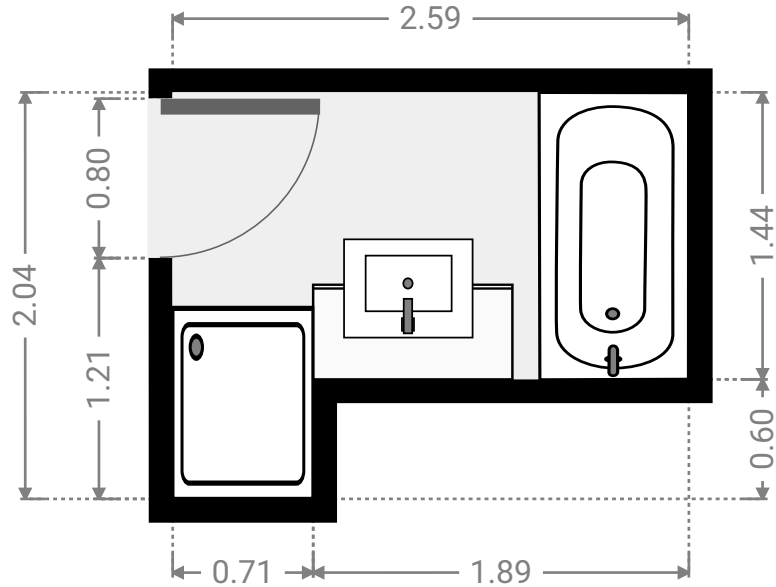

5 Eucalyptus Crescent

FLOORS: 1

▼ Bathroom Ground Floor

WIDTH: 2.59 m • LENGTH: 2.04 m
AREA: 4.15 m² • PERIMETER: 9.26 m

▼ Bathroom Ground Floor

WIDTH: 1.76 m • LENGTH: 2.17 m
AREA: 3.82 m² • PERIMETER: 7.86 m

FLOORS: 1

▼ **Bedroom**
Ground Floor

WIDTH: 2.96 m • LENGTH: 3.59 m
AREA: 9.70 m² • PERIMETER: 13.09 m

▼ **Bedroom**
Ground Floor

WIDTH: 3.36 m • LENGTH: 3.51 m
AREA: 10.31 m² • PERIMETER: 13.74 m

5 Eucalyptus Crescent

FLOORS: 1

▼ Bedroom Ground Floor

WIDTH: 3.30 m • LENGTH: 3.55 m
AREA: 10.18 m² • PERIMETER: 13.70 m

▼ Deck Ground Floor

WIDTH: 7.61 m • LENGTH: 3.00 m
AREA: 22.84 m² • PERIMETER: 21.23 m

5 Eucalyptus Crescent

WIDTH: 1.44 m • LENGTH: 0.88 m
AREA: 1.27 m² • PERIMETER: 4.64 m