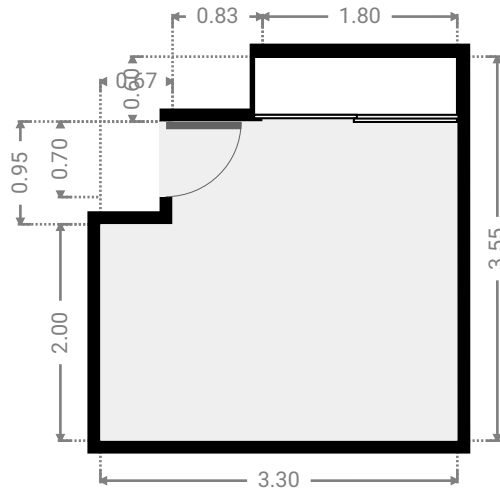

FLOORS: 1

▼ **Bedroom**
Ground Floor

WIDTH: 2.96 m • LENGTH: 3.59 m
AREA: 9.70 m² • PERIMETER: 13.09 m

▼ **Bedroom**
Ground Floor

WIDTH: 3.36 m • LENGTH: 3.51 m
AREA: 10.31 m² • PERIMETER: 13.74 m

5 Eucalyptus Crescent

FLOORS: 1

▼ Bedroom Ground Floor

WIDTH: 3.30 m • LENGTH: 3.55 m
AREA: 10.18 m² • PERIMETER: 13.70 m

▼ Deck Ground Floor

WIDTH: 7.61 m • LENGTH: 3.00 m
AREA: 22.84 m² • PERIMETER: 21.23 m

5 Eucalyptus Crescent

FLOORS: 1

▼ Garage Ground Floor

WIDTH: 6.00 m • LENGTH: 6.00 m
AREA: 35.97 m² • PERIMETER: 23.99 m

▼ Hall Ground Floor

WIDTH: 6.62 m • LENGTH: 5.71 m
AREA: 15.59 m² • PERIMETER: 28.05 m

5 Eucalyptus Crescent

WIDTH: 1.44 m • LENGTH: 0.88 m
AREA: 1.27 m² • PERIMETER: 4.64 m