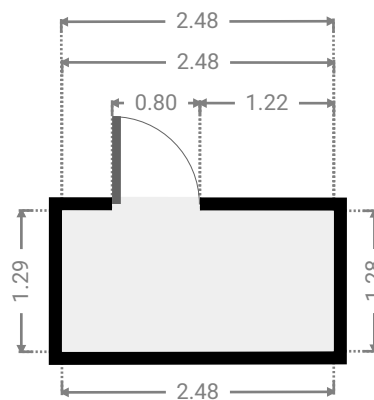

FLOORS: 1

▼ Bedroom Ground Floor

WIDTH: 3.30 m • LENGTH: 3.55 m
AREA: 10.18 m² • PERIMETER: 13.70 m

▼ Deck Ground Floor

WIDTH: 7.61 m • LENGTH: 3.00 m
AREA: 22.84 m² • PERIMETER: 21.23 m

5 Eucalyptus Crescent

FLOORS: 1

▼ Kitchen Ground Floor

WIDTH: 7.58 m • LENGTH: 4.20 m
AREA: 31.84 m² • PERIMETER: 23.56 m

▼ Laundry Room Ground Floor

WIDTH: 2.56 m • LENGTH: 2.60 m
AREA: 5.09 m² • PERIMETER: 10.31 m

FLOORS: 1

▼ Living Room Ground Floor

WIDTH: 4.00 m • LENGTH: 5.90 m
AREA: 23.60 m² • PERIMETER: 19.80 m

▼ Other Ground Floor

WIDTH: 2.48 m • LENGTH: 1.29 m
AREA: 3.18 m² • PERIMETER: 7.52 m

5 Eucalyptus Crescent

FLOORS: 1

▼ Primary Bedroom Ground Floor

WIDTH: 1.44 m • LENGTH: 0.88 m
AREA: 1.27 m² • PERIMETER: 4.64 m