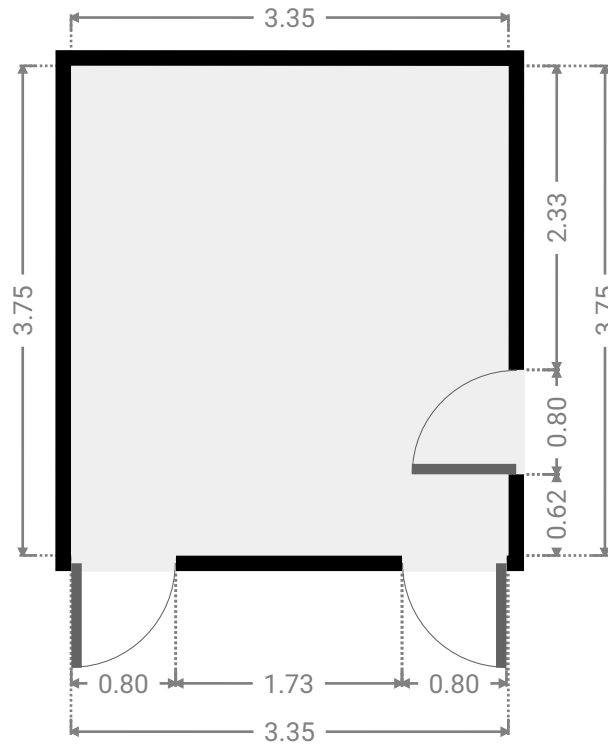

FLOORS: 1

▼ Kitchen Ground Floor

WIDTH: 7.58 m • LENGTH: 4.20 m
AREA: 31.84 m² • PERIMETER: 23.56 m

▼ Laundry Room Ground Floor

WIDTH: 2.56 m • LENGTH: 2.60 m
AREA: 5.09 m² • PERIMETER: 10.31 m

FLOORS: 1

▼ Living Room Ground Floor

WIDTH: 4.00 m • LENGTH: 5.90 m
AREA: 23.60 m² • PERIMETER: 19.80 m

▼ Other Ground Floor

WIDTH: 2.48 m • LENGTH: 1.29 m
AREA: 3.18 m² • PERIMETER: 7.52 m

5 Eucalyptus Crescent

FLOORS: 1

▼ Primary Bedroom Ground Floor

WIDTH: 3.35 m • LENGTH: 3.75 m
AREA: 12.56 m² • PERIMETER: 14.20 m

▼ Closet Ground Floor

WIDTH: 1.56 m • LENGTH: 2.17 m
AREA: 3.38 m² • PERIMETER: 7.46 m

5 Eucalyptus Crescent

FLOORS: 1

▼ Toilet Ground Floor

WIDTH: 1.44 m • LENGTH: 0.88 m
AREA: 1.27 m² • PERIMETER: 4.64 m