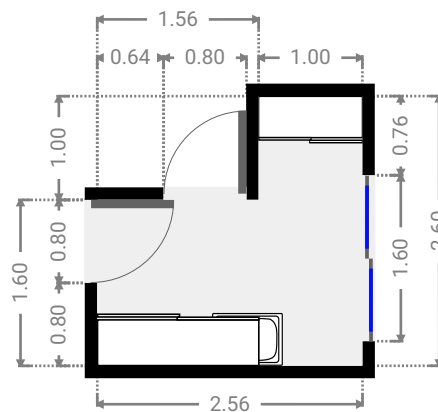

FLOORS: 1

▼ Kitchen Ground Floor

WIDTH: 7.58 m • LENGTH: 4.20 m
AREA: 31.84 m² • PERIMETER: 23.56 m

▼ Laundry Room Ground Floor

WIDTH: 2.56 m • LENGTH: 2.60 m
AREA: 5.09 m² • PERIMETER: 10.31 m

FLOORS: 1

▼ Living Room Ground Floor

WIDTH: 4.00 m • LENGTH: 5.90 m
AREA: 23.60 m² • PERIMETER: 19.80 m

▼ Other Ground Floor

WIDTH: 2.48 m • LENGTH: 1.29 m
AREA: 3.18 m² • PERIMETER: 7.52 m

5 Eucalyptus Crescent

FLOORS: 1

▼ Primary Bedroom Ground Floor

WIDTH: 3.35 m • LENGTH: 3.75 m
AREA: 12.56 m² • PERIMETER: 14.20 m

▼ Closet Ground Floor

WIDTH: 1.56 m • LENGTH: 2.17 m
AREA: 3.38 m² • PERIMETER: 7.46 m

5 Eucalyptus Crescent

FLOORS: 1

▼ Toilet Ground Floor

WIDTH: 1.44 m • LENGTH: 0.88 m
AREA: 1.27 m² • PERIMETER: 4.64 m