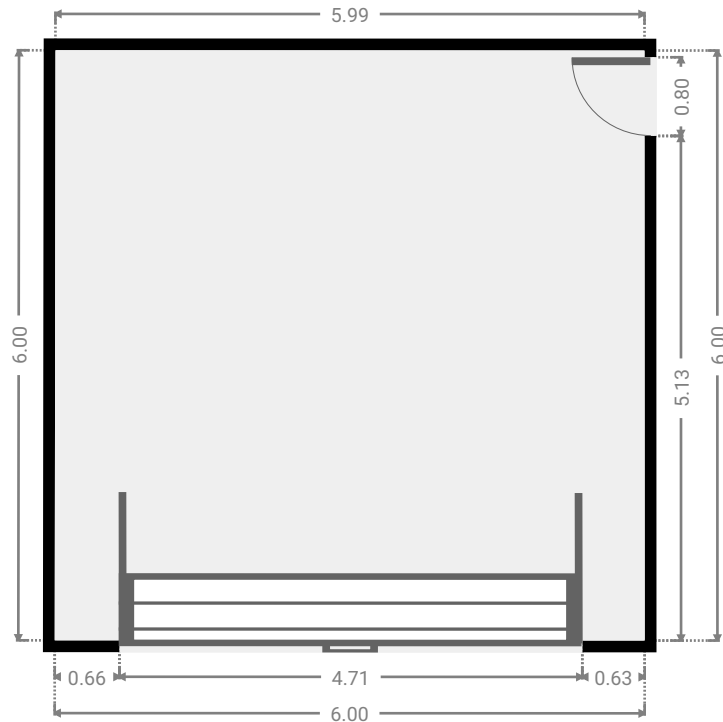

5 Eucalyptus Crescent

FLOORS: 1

▼ Garage Ground Floor

WIDTH: 6.00 m • LENGTH: 6.00 m
AREA: 35.97 m² • PERIMETER: 23.99 m