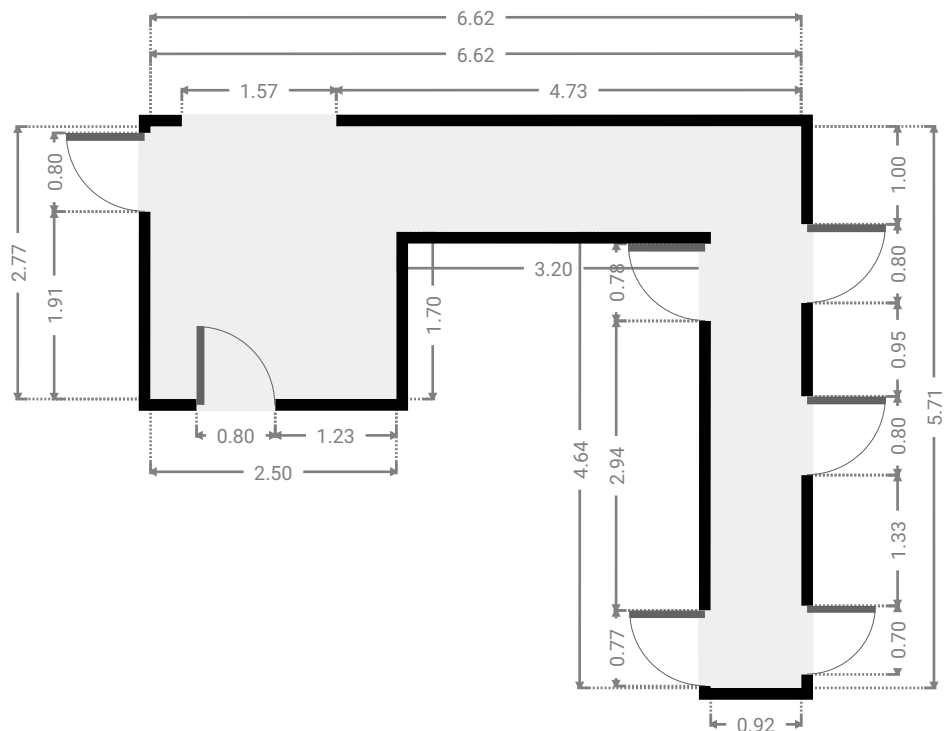

FLOORS: 1

▼ Bedroom Ground Floor

WIDTH: 3.30 m • LENGTH: 3.55 m
AREA: 10.18 m² • PERIMETER: 13.70 m

▼ Deck Ground Floor

WIDTH: 7.61 m • LENGTH: 3.00 m
AREA: 22.84 m² • PERIMETER: 21.23 m

5 Eucalyptus Crescent

FLOORS: 1

▼ Garage Ground Floor

WIDTH: 6.00 m • LENGTH: 6.00 m
AREA: 35.97 m² • PERIMETER: 23.99 m

▼ Hall Ground Floor

WIDTH: 6.62 m • LENGTH: 5.71 m
AREA: 15.59 m² • PERIMETER: 28.05 m

5 Eucalyptus Crescent

WIDTH: 4.00 m • LENGTH: 5.90 m
AREA: 23.60 m² • PERIMETER: 19.80 m

▼ Other Ground Floor

WIDTH: 2.48 m • LENGTH: 1.29 m
AREA: 3.18 m² • PERIMETER: 7.52 m

5 Eucalyptus Crescent

FLOORS: 1

▼ Primary Bedroom Ground Floor

WIDTH: 1.44 m • LENGTH: 0.88 m
AREA: 1.27 m² • PERIMETER: 4.64 m