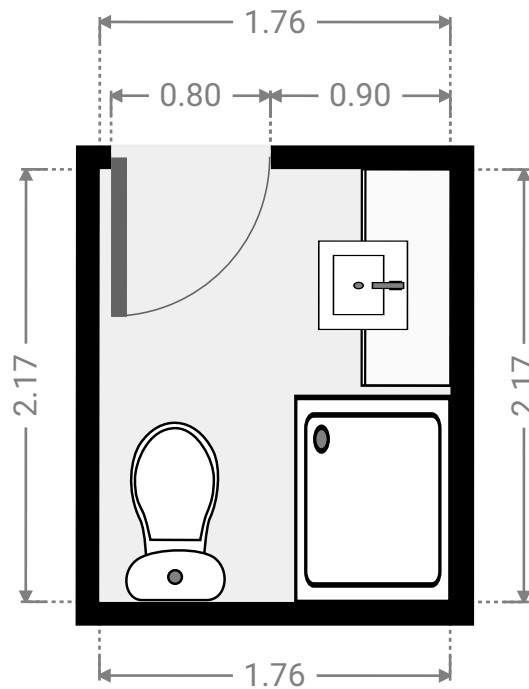

5 Eucalyptus Crescent

FLOORS: 1

▼ Bathroom Ground Floor

WIDTH: 2.59 m • LENGTH: 2.04 m
AREA: 4.15 m² • PERIMETER: 9.26 m

▼ Bathroom Ground Floor

WIDTH: 1.76 m • LENGTH: 2.17 m
AREA: 3.82 m² • PERIMETER: 7.86 m

FLOORS: 1

▼ **Bedroom**
Ground Floor

WIDTH: 2.96 m • LENGTH: 3.59 m
AREA: 9.70 m² • PERIMETER: 13.09 m

▼ **Bedroom**
Ground Floor

WIDTH: 3.36 m • LENGTH: 3.51 m
AREA: 10.31 m² • PERIMETER: 13.74 m

5 Eucalyptus Crescent

FLOORS: 1

▼ Bedroom Ground Floor

WIDTH: 3.30 m • LENGTH: 3.55 m
AREA: 10.18 m² • PERIMETER: 13.70 m

▼ Deck Ground Floor

WIDTH: 7.61 m • LENGTH: 3.00 m
AREA: 22.84 m² • PERIMETER: 21.23 m

5 Eucalyptus Crescent

WIDTH: 1.44 m • LENGTH: 0.88 m
AREA: 1.27 m² • PERIMETER: 4.64 m