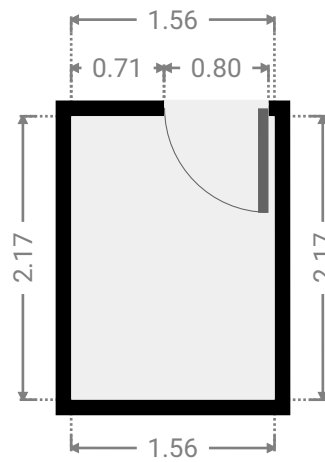

FLOORS: 1

▼ Bedroom Ground Floor

WIDTH: 3.30 m • LENGTH: 3.55 m
AREA: 10.18 m² • PERIMETER: 13.70 m

▼ Deck Ground Floor

WIDTH: 7.61 m • LENGTH: 3.00 m
AREA: 22.84 m² • PERIMETER: 21.23 m

5 Eucalyptus Crescent

WIDTH: 4.00 m • LENGTH: 5.90 m
AREA: 23.60 m² • PERIMETER: 19.80 m

▼ Other Ground Floor

WIDTH: 2.48 m • LENGTH: 1.29 m
AREA: 3.18 m² • PERIMETER: 7.52 m

5 Eucalyptus Crescent

FLOORS: 1

▼ Primary Bedroom Ground Floor

WIDTH: 3.35 m • LENGTH: 3.75 m
AREA: 12.56 m² • PERIMETER: 14.20 m

▼ Closet Ground Floor

WIDTH: 1.56 m • LENGTH: 2.17 m
AREA: 3.38 m² • PERIMETER: 7.46 m

5 Eucalyptus Crescent

FLOORS: 1

▼ Toilet Ground Floor

WIDTH: 1.44 m • LENGTH: 0.88 m
AREA: 1.27 m² • PERIMETER: 4.64 m