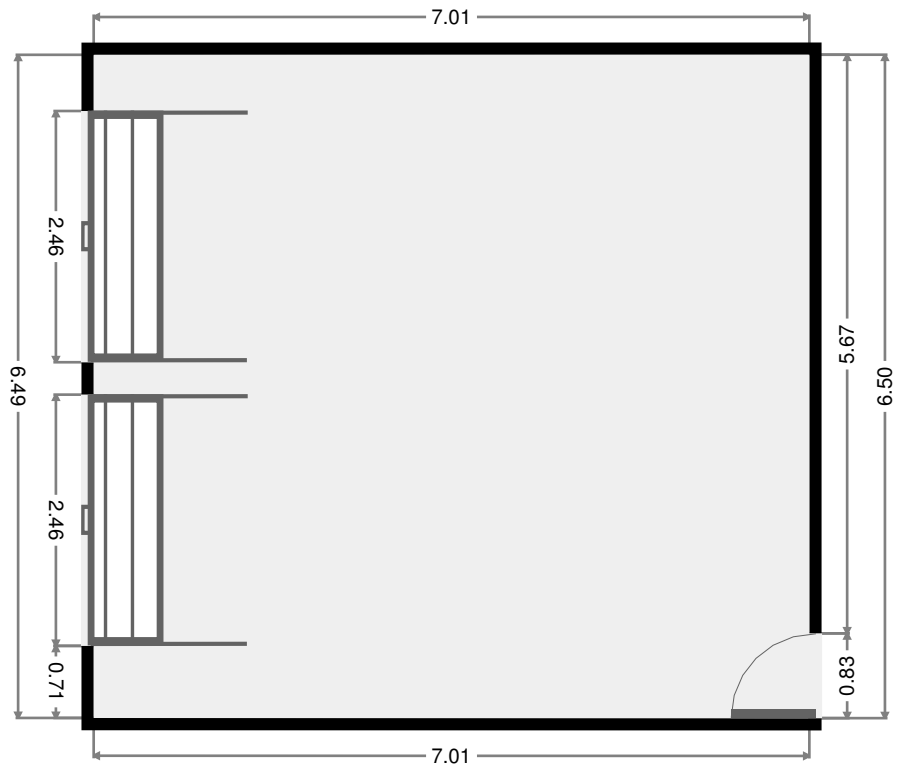

Garage

Width: 6.50 m
Length: 7.01 m
Area: 45.51 m²
Perimeter: 27.01 m

THIS FLOORPLAN IS PROVIDED WITHOUT WARRANTY OF ANY KIND. SENSOPIA DISCLAIMS ANY WARRANTY INCLUDING, WITHOUT LIMITATION, SATISFACTORY QUALITY OR ACCURACY OF DIMENSIONS.