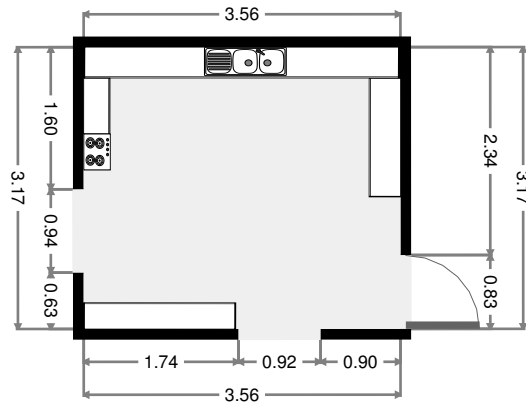

Bedroom

Width: 2.68 m
 Length: 4.00 m
 Area: 9.82 m²
 Perimeter: 13.38 m

Bedroom

Width: 2.68 m
 Length: 4.00 m
 Area: 10.73 m²
 Perimeter: 13.37 m

THIS FLOORPLAN IS PROVIDED WITHOUT WARRANTY OF ANY KIND. SENSOPIA DISCLAIMS ANY WARRANTY INCLUDING, WITHOUT LIMITATION, SATISFACTORY QUALITY OR ACCURACY OF DIMENSIONS.

- Width: 2.08 m
 Length: 2.38 m
 Area: 4.40 m²
 Perimeter: 8.91 m

Laundry Room

- Width: 1.79 m
 Length: 3.17 m
 Area: 5.69 m²
 Perimeter: 9.93 m

THIS FLOORPLAN IS PROVIDED WITHOUT WARRANTY OF ANY KIND. SENSOPIA DISCLAIMS ANY WARRANTY INCLUDING, WITHOUT LIMITATION, SATISFACTORY QUALITY OR ACCURACY OF DIMENSIONS.

Kitchen

Width: 3.17 m
 Length: 3.56 m
 Area: 11.29 m²
 Perimeter: 13.46 m

Hall

Width: 6.90 m
 Length: 7.42 m
 Area: 13.21 m²
 Perimeter: 28.64 m

THIS FLOORPLAN IS PROVIDED WITHOUT WARRANTY OF ANY KIND. SENSOPIA DISCLAIMS ANY WARRANTY INCLUDING, WITHOUT LIMITATION, SATISFACTORY QUALITY OR ACCURACY OF DIMENSIONS.

Dining Room

Width: 3.18 m
 Length: 3.70 m
 Area: 11.76 m²
 Perimeter: 13.76 m

Living Room

Width: 3.64 m
 Length: 6.52 m
 Area: 23.72 m²
 Perimeter: 20.31 m

THIS FLOORPLAN IS PROVIDED WITHOUT WARRANTY OF ANY KIND. SENSOPIA DISCLAIMS ANY WARRANTY INCLUDING, WITHOUT LIMITATION, SATISFACTORY QUALITY OR ACCURACY OF DIMENSIONS.