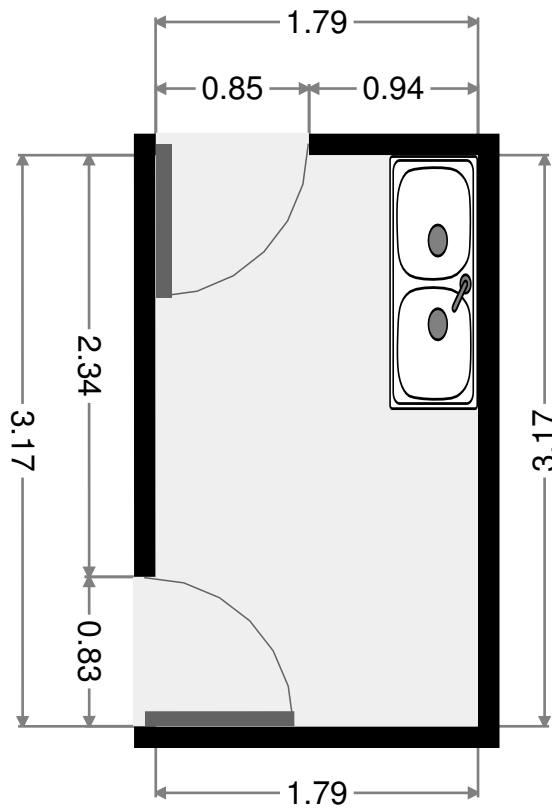

Width: 2.52 m
 Length: 3.13 m
 Area: 5.48 m²
 Perimeter: 11.30 m

Bathroom

Width: 2.41 m
 Length: 2.42 m
 Area: 5.83 m²
 Perimeter: 9.66 m

THIS FLOORPLAN IS PROVIDED WITHOUT WARRANTY OF ANY KIND. SENSOPIA DISCLAIMS ANY WARRANTY INCLUDING, WITHOUT LIMITATION, SATISFACTORY QUALITY OR ACCURACY OF DIMENSIONS.

Bedroom

Width: 2.68 m
 Length: 4.00 m
 Area: 9.82 m²
 Perimeter: 13.38 m

Bedroom

Width: 2.68 m
 Length: 4.00 m
 Area: 10.73 m²
 Perimeter: 13.37 m

THIS FLOORPLAN IS PROVIDED WITHOUT WARRANTY OF ANY KIND. SENSOPIA DISCLAIMS ANY WARRANTY INCLUDING, WITHOUT LIMITATION, SATISFACTORY QUALITY OR ACCURACY OF DIMENSIONS.

- Width: 2.08 m
 Length: 2.38 m
 Area: 4.40 m²
 Perimeter: 8.91 m

Laundry Room

- Width: 1.79 m
 Length: 3.17 m
 Area: 5.69 m²
 Perimeter: 9.93 m

THIS FLOORPLAN IS PROVIDED WITHOUT WARRANTY OF ANY KIND. SENSOPIA DISCLAIMS ANY WARRANTY INCLUDING, WITHOUT LIMITATION, SATISFACTORY QUALITY OR ACCURACY OF DIMENSIONS.

Kitchen

Width: 3.17 m
 Length: 3.56 m
 Area: 11.29 m²
 Perimeter: 13.46 m

Hall

Width: 6.90 m
 Length: 7.42 m
 Area: 13.21 m²
 Perimeter: 28.64 m

THIS FLOORPLAN IS PROVIDED WITHOUT WARRANTY OF ANY KIND. SENSOPIA DISCLAIMS ANY WARRANTY INCLUDING, WITHOUT LIMITATION, SATISFACTORY QUALITY OR ACCURACY OF DIMENSIONS.