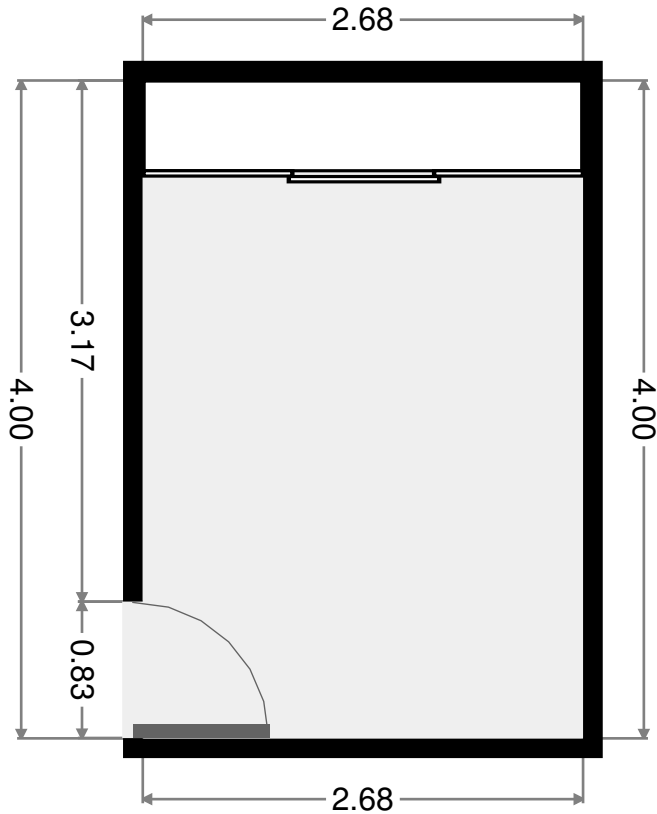

WIR

Width: 1.46 m
 Length: 2.40 m
 Area: 3.50 m²
 Perimeter: 7.71 m

Master Bedroom

Width: 3.98 m
 Length: 4.07 m
 Area: 16.22 m²
 Perimeter: 16.11 m

THIS FLOORPLAN IS PROVIDED WITHOUT WARRANTY OF ANY KIND. SENSOPIA DISCLAIMS ANY WARRANTY INCLUDING, WITHOUT LIMITATION, SATISFACTORY QUALITY OR ACCURACY OF DIMENSIONS.

Bathroom

Width: 1.78 m
 Length: 2.66 m
 Area: 4.74 m²
 Perimeter: 8.89 m

Garage

Width: 6.50 m
 Length: 7.01 m
 Area: 45.51 m²
 Perimeter: 27.01 m

THIS FLOORPLAN IS PROVIDED WITHOUT WARRANTY OF ANY KIND. SENSOPIA DISCLAIMS ANY WARRANTY INCLUDING, WITHOUT LIMITATION, SATISFACTORY QUALITY OR ACCURACY OF DIMENSIONS.

Bedroom

Width: 2.68 m
 Length: 4.00 m
 Area: 9.82 m²
 Perimeter: 13.38 m

Bedroom

Width: 2.68 m
 Length: 4.00 m
 Area: 10.73 m²
 Perimeter: 13.37 m

THIS FLOORPLAN IS PROVIDED WITHOUT WARRANTY OF ANY KIND. SENSOPIA DISCLAIMS ANY WARRANTY INCLUDING, WITHOUT LIMITATION, SATISFACTORY QUALITY OR ACCURACY OF DIMENSIONS.

- Width: 2.08 m
 Length: 2.38 m
 Area: 4.40 m²
 Perimeter: 8.91 m

Laundry Room

- Width: 1.79 m
 Length: 3.17 m
 Area: 5.69 m²
 Perimeter: 9.93 m

THIS FLOORPLAN IS PROVIDED WITHOUT WARRANTY OF ANY KIND. SENSOPIA DISCLAIMS ANY WARRANTY INCLUDING, WITHOUT LIMITATION, SATISFACTORY QUALITY OR ACCURACY OF DIMENSIONS.