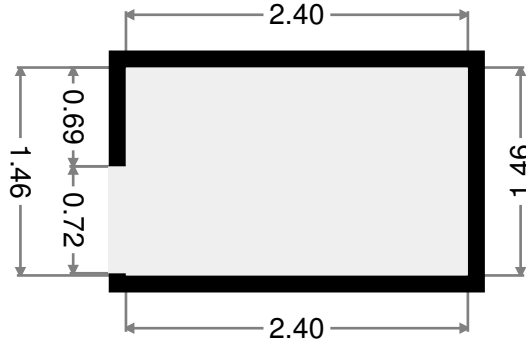

Outdoor Area

Width: 3.53 m
Length: 11.66 m
Area: 41.15 m²
Perimeter: 30.38 m

THIS FLOORPLAN IS PROVIDED WITHOUT WARRANTY OF ANY KIND. SENSOPIA DISCLAIMS ANY WARRANTY INCLUDING, WITHOUT LIMITATION, SATISFACTORY QUALITY OR ACCURACY OF DIMENSIONS.

Ramp

Width: 0.93 m
 Length: 2.36 m
 Area: 2.19 m²
 Perimeter: 6.57 m

Pool Area

Width: 7.56 m
 Length: 10.86 m
 Area: 108.42 m²
 Perimeter: 40.65 m

THIS FLOORPLAN IS PROVIDED WITHOUT WARRANTY OF ANY KIND. SENSOPIA DISCLAIMS ANY WARRANTY INCLUDING, WITHOUT LIMITATION, SATISFACTORY QUALITY OR ACCURACY OF DIMENSIONS.

Width: 2.52 m
 Length: 3.13 m
 Area: 5.48 m²
 Perimeter: 11.30 m

Bathroom

Width: 2.41 m
 Length: 2.42 m
 Area: 5.83 m²
 Perimeter: 9.66 m

THIS FLOORPLAN IS PROVIDED WITHOUT WARRANTY OF ANY KIND. SENSOPIA DISCLAIMS ANY WARRANTY INCLUDING, WITHOUT LIMITATION, SATISFACTORY QUALITY OR ACCURACY OF DIMENSIONS.

WIR

Width: 1.46 m
 Length: 2.40 m
 Area: 3.50 m²
 Perimeter: 7.71 m

Master Bedroom

Width: 3.98 m
 Length: 4.07 m
 Area: 16.22 m²
 Perimeter: 16.11 m

THIS FLOORPLAN IS PROVIDED WITHOUT WARRANTY OF ANY KIND. SENSOPIA DISCLAIMS ANY WARRANTY INCLUDING, WITHOUT LIMITATION, SATISFACTORY QUALITY OR ACCURACY OF DIMENSIONS.