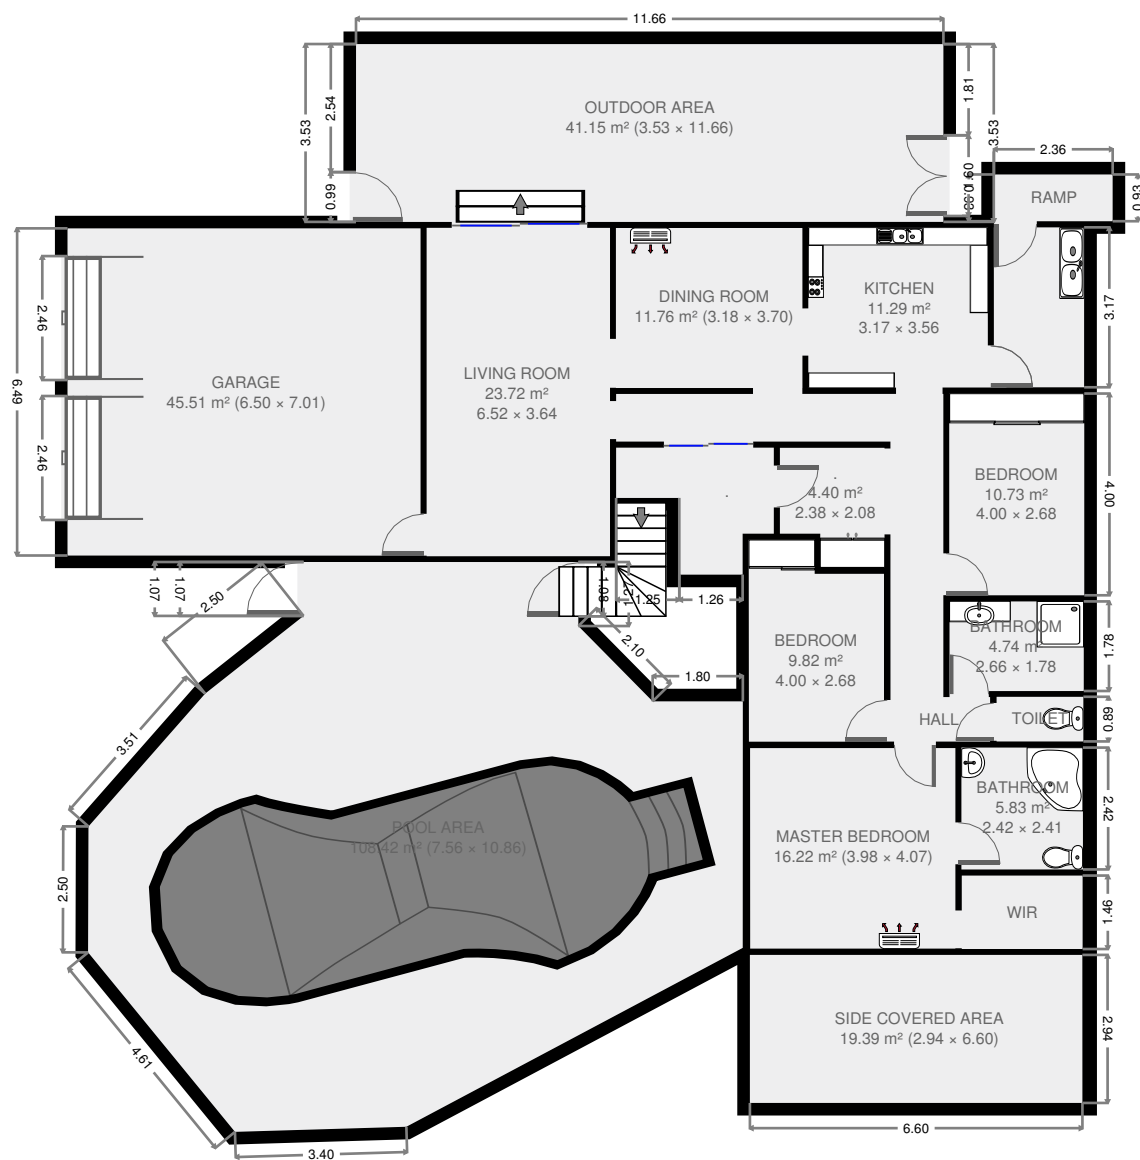

Ground Floor

THIS FLOORPLAN IS PROVIDED WITHOUT WARRANTY OF ANY KIND. SENSOPRIA DISCLAIMS ANY WARRANTY INCLUDING, WITHOUT LIMITATION, SATISFACTORY QUALITY OR ACCURACY OF DIMENSIONS.

490 Eichelberger Street

Toilet

Width: 0.89 m
Length: 1.72 m
Area: 1.53 m²
Perimeter: 5.22 m

Side Covered Area

Width: 2.94 m
Length: 6.60 m
Area: 19.39 m²
Perimeter: 19.08 m

THIS FLOORPLAN IS PROVIDED WITHOUT WARRANTY OF ANY KIND. SENSOPIA DISCLAIMS ANY WARRANTY INCLUDING, WITHOUT LIMITATION, SATISFACTORY QUALITY OR ACCURACY OF DIMENSIONS.

Outdoor Area

Width: 3.53 m
Length: 11.66 m
Area: 41.15 m²
Perimeter: 30.38 m

THIS FLOORPLAN IS PROVIDED WITHOUT WARRANTY OF ANY KIND. SENSOPIA DISCLAIMS ANY WARRANTY INCLUDING, WITHOUT LIMITATION, SATISFACTORY QUALITY OR ACCURACY OF DIMENSIONS.

Ramp

Width: 0.93 m
 Length: 2.36 m
 Area: 2.19 m²
 Perimeter: 6.57 m

Pool Area

Width: 7.56 m
 Length: 10.86 m
 Area: 108.42 m²
 Perimeter: 40.65 m

THIS FLOORPLAN IS PROVIDED WITHOUT WARRANTY OF ANY KIND. SENSOPIA DISCLAIMS ANY WARRANTY INCLUDING, WITHOUT LIMITATION, SATISFACTORY QUALITY OR ACCURACY OF DIMENSIONS.