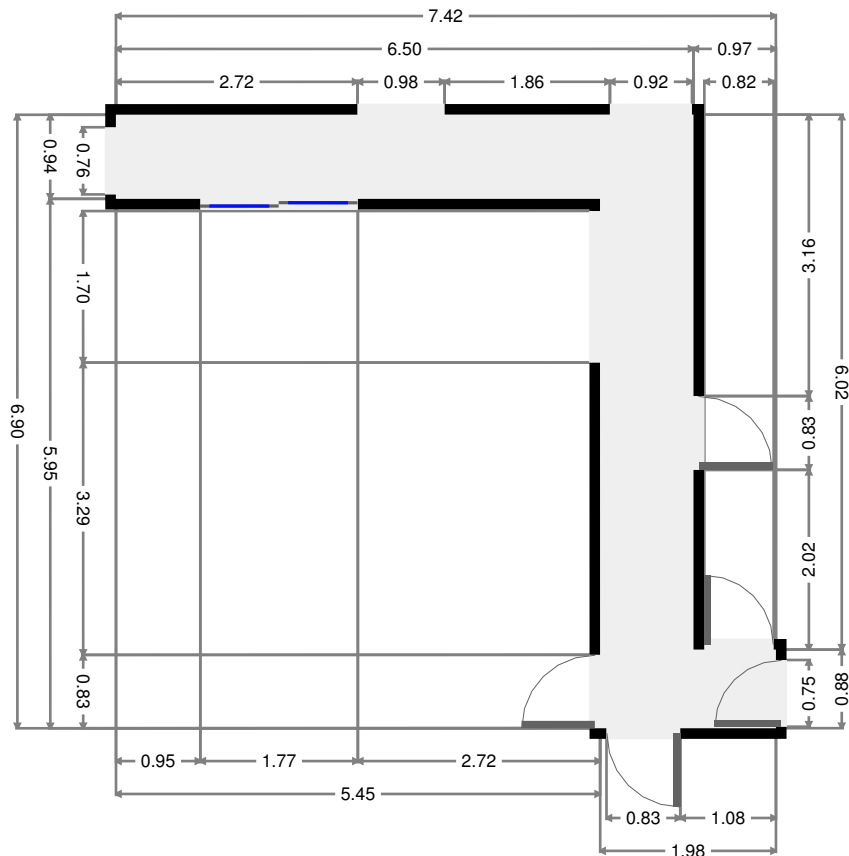

Bedroom

Width: 2.68 m
 Length: 4.00 m
 Area: 9.82 m²
 Perimeter: 13.38 m

Bedroom

Width: 2.68 m
 Length: 4.00 m
 Area: 10.73 m²
 Perimeter: 13.37 m

THIS FLOORPLAN IS PROVIDED WITHOUT WARRANTY OF ANY KIND. SENSOPIA DISCLAIMS ANY WARRANTY INCLUDING, WITHOUT LIMITATION, SATISFACTORY QUALITY OR ACCURACY OF DIMENSIONS.

- Width: 2.08 m
 Length: 2.38 m
 Area: 4.40 m²
 Perimeter: 8.91 m

Laundry Room

- Width: 1.79 m
 Length: 3.17 m
 Area: 5.69 m²
 Perimeter: 9.93 m

THIS FLOORPLAN IS PROVIDED WITHOUT WARRANTY OF ANY KIND. SENSOPIA DISCLAIMS ANY WARRANTY INCLUDING, WITHOUT LIMITATION, SATISFACTORY QUALITY OR ACCURACY OF DIMENSIONS.

Kitchen

Width: 3.17 m
 Length: 3.56 m
 Area: 11.29 m²
 Perimeter: 13.46 m

Hall

Width: 6.90 m
 Length: 7.42 m
 Area: 13.21 m²
 Perimeter: 28.64 m

THIS FLOORPLAN IS PROVIDED WITHOUT WARRANTY OF ANY KIND. SENSOPIA DISCLAIMS ANY WARRANTY INCLUDING, WITHOUT LIMITATION, SATISFACTORY QUALITY OR ACCURACY OF DIMENSIONS.

Dining Room

Width: 3.18 m
 Length: 3.70 m
 Area: 11.76 m²
 Perimeter: 13.76 m

Living Room

Width: 3.64 m
 Length: 6.52 m
 Area: 23.72 m²
 Perimeter: 20.31 m

THIS FLOORPLAN IS PROVIDED WITHOUT WARRANTY OF ANY KIND. SENSOPIA DISCLAIMS ANY WARRANTY INCLUDING, WITHOUT LIMITATION, SATISFACTORY QUALITY OR ACCURACY OF DIMENSIONS.