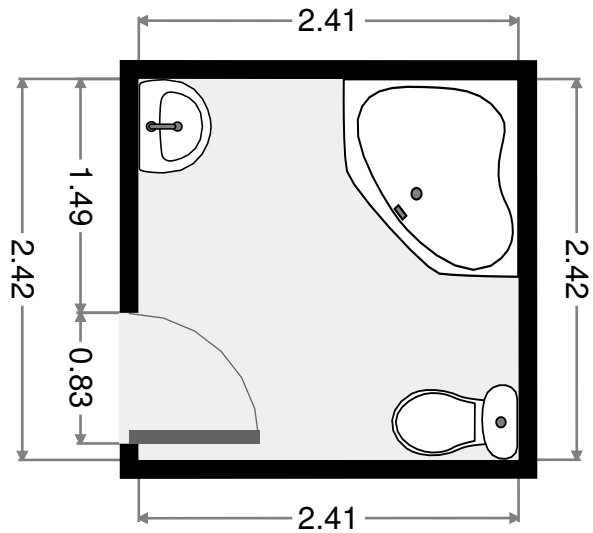

Outdoor Area

Width: 3.53 m
Length: 11.66 m
Area: 41.15 m²
Perimeter: 30.38 m

THIS FLOORPLAN IS PROVIDED WITHOUT WARRANTY OF ANY KIND. SENSOPIA DISCLAIMS ANY WARRANTY INCLUDING, WITHOUT LIMITATION, SATISFACTORY QUALITY OR ACCURACY OF DIMENSIONS.

Ramp

Width: 0.93 m
 Length: 2.36 m
 Area: 2.19 m²
 Perimeter: 6.57 m

Pool Area

Width: 7.56 m
 Length: 10.86 m
 Area: 108.42 m²
 Perimeter: 40.65 m

THIS FLOORPLAN IS PROVIDED WITHOUT WARRANTY OF ANY KIND. SENSOPIA DISCLAIMS ANY WARRANTY INCLUDING, WITHOUT LIMITATION, SATISFACTORY QUALITY OR ACCURACY OF DIMENSIONS.

Width: 2.52 m
 Length: 3.13 m
 Area: 5.48 m²
 Perimeter: 11.30 m

Bathroom

Width: 2.41 m
 Length: 2.42 m
 Area: 5.83 m²
 Perimeter: 9.66 m

THIS FLOORPLAN IS PROVIDED WITHOUT WARRANTY OF ANY KIND. SENSOPIA DISCLAIMS ANY WARRANTY INCLUDING, WITHOUT LIMITATION, SATISFACTORY QUALITY OR ACCURACY OF DIMENSIONS.

WIR

Width: 1.46 m
 Length: 2.40 m
 Area: 3.50 m²
 Perimeter: 7.71 m

Master Bedroom

Width: 3.98 m
 Length: 4.07 m
 Area: 16.22 m²
 Perimeter: 16.11 m

THIS FLOORPLAN IS PROVIDED WITHOUT WARRANTY OF ANY KIND. SENSOPIA DISCLAIMS ANY WARRANTY INCLUDING, WITHOUT LIMITATION, SATISFACTORY QUALITY OR ACCURACY OF DIMENSIONS.