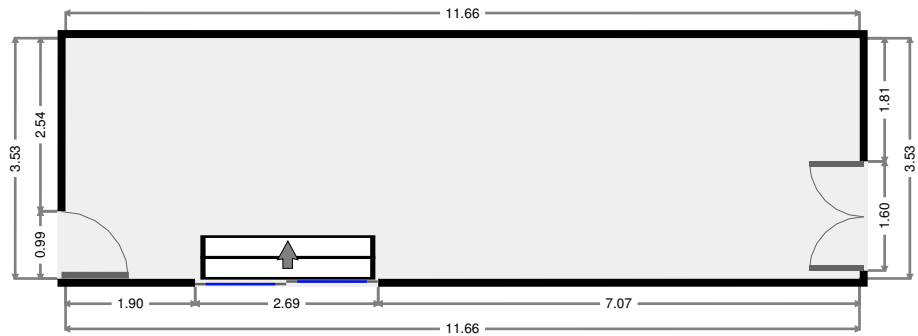

Toilet

Width: 0.89 m
Length: 1.72 m
Area: 1.53 m²
Perimeter: 5.22 m

Side Covered Area

Width: 2.94 m
Length: 6.60 m
Area: 19.39 m²
Perimeter: 19.08 m

THIS FLOORPLAN IS PROVIDED WITHOUT WARRANTY OF ANY KIND. SENSOPIA DISCLAIMS ANY WARRANTY INCLUDING, WITHOUT LIMITATION, SATISFACTORY QUALITY OR ACCURACY OF DIMENSIONS.

Outdoor Area

Width: 3.53 m
Length: 11.66 m
Area: 41.15 m²
Perimeter: 30.38 m

THIS FLOORPLAN IS PROVIDED WITHOUT WARRANTY OF ANY KIND. SENSOPIA DISCLAIMS ANY WARRANTY INCLUDING, WITHOUT LIMITATION, SATISFACTORY QUALITY OR ACCURACY OF DIMENSIONS.

Ramp

Width: 0.93 m
 Length: 2.36 m
 Area: 2.19 m²
 Perimeter: 6.57 m

Pool Area

Width: 7.56 m
 Length: 10.86 m
 Area: 108.42 m²
 Perimeter: 40.65 m

THIS FLOORPLAN IS PROVIDED WITHOUT WARRANTY OF ANY KIND. SENSOPIA DISCLAIMS ANY WARRANTY INCLUDING, WITHOUT LIMITATION, SATISFACTORY QUALITY OR ACCURACY OF DIMENSIONS.

Width: 2.52 m
 Length: 3.13 m
 Area: 5.48 m²
 Perimeter: 11.30 m

Bathroom

Width: 2.41 m
 Length: 2.42 m
 Area: 5.83 m²
 Perimeter: 9.66 m

THIS FLOORPLAN IS PROVIDED WITHOUT WARRANTY OF ANY KIND. SENSOPIA DISCLAIMS ANY WARRANTY INCLUDING, WITHOUT LIMITATION, SATISFACTORY QUALITY OR ACCURACY OF DIMENSIONS.