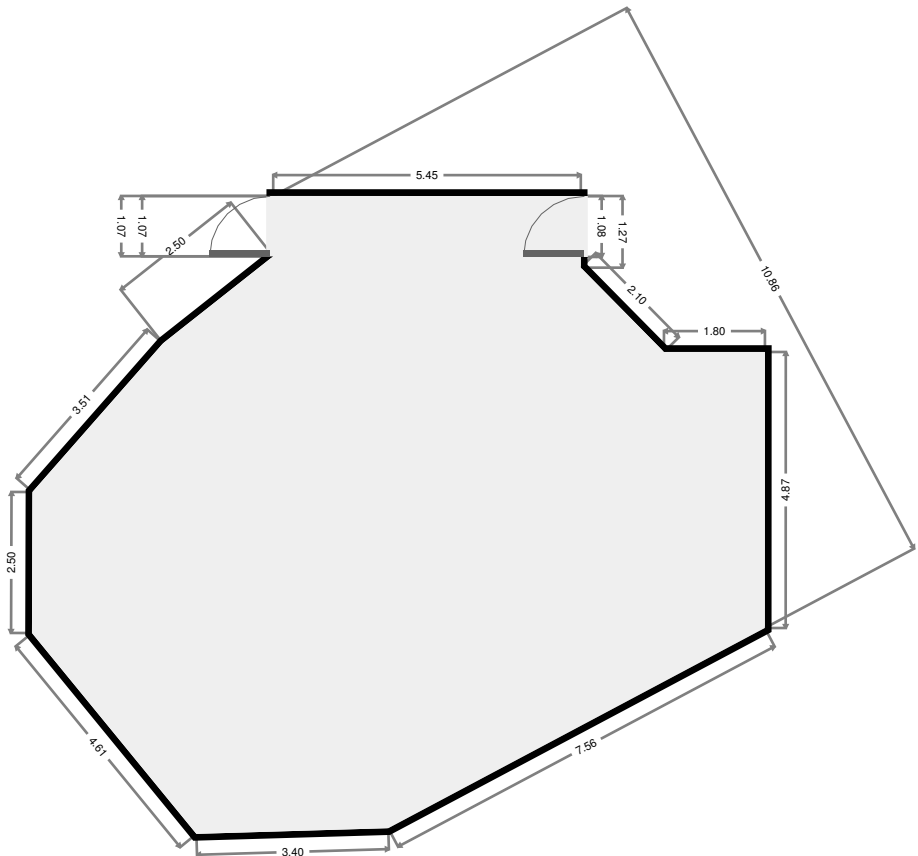

Toilet

Width: 0.89 m
Length: 1.72 m
Area: 1.53 m²
Perimeter: 5.22 m

Side Covered Area

Width: 2.94 m
Length: 6.60 m
Area: 19.39 m²
Perimeter: 19.08 m

THIS FLOORPLAN IS PROVIDED WITHOUT WARRANTY OF ANY KIND. SENSOPIA DISCLAIMS ANY WARRANTY INCLUDING, WITHOUT LIMITATION, SATISFACTORY QUALITY OR ACCURACY OF DIMENSIONS.

Outdoor Area

Width: 3.53 m
Length: 11.66 m
Area: 41.15 m²
Perimeter: 30.38 m

THIS FLOORPLAN IS PROVIDED WITHOUT WARRANTY OF ANY KIND. SENSOPIA DISCLAIMS ANY WARRANTY INCLUDING, WITHOUT LIMITATION, SATISFACTORY QUALITY OR ACCURACY OF DIMENSIONS.

Ramp

Width: 0.93 m
 Length: 2.36 m
 Area: 2.19 m²
 Perimeter: 6.57 m

Pool Area

Width: 7.56 m
 Length: 10.86 m
 Area: 108.42 m²
 Perimeter: 40.65 m

THIS FLOORPLAN IS PROVIDED WITHOUT WARRANTY OF ANY KIND. SENSOPIA DISCLAIMS ANY WARRANTY INCLUDING, WITHOUT LIMITATION, SATISFACTORY QUALITY OR ACCURACY OF DIMENSIONS.

Width: 2.52 m
 Length: 3.13 m
 Area: 5.48 m²
 Perimeter: 11.30 m

Bathroom

Width: 2.41 m
 Length: 2.42 m
 Area: 5.83 m²
 Perimeter: 9.66 m

THIS FLOORPLAN IS PROVIDED WITHOUT WARRANTY OF ANY KIND. SENSOPIA DISCLAIMS ANY WARRANTY INCLUDING, WITHOUT LIMITATION, SATISFACTORY QUALITY OR ACCURACY OF DIMENSIONS.