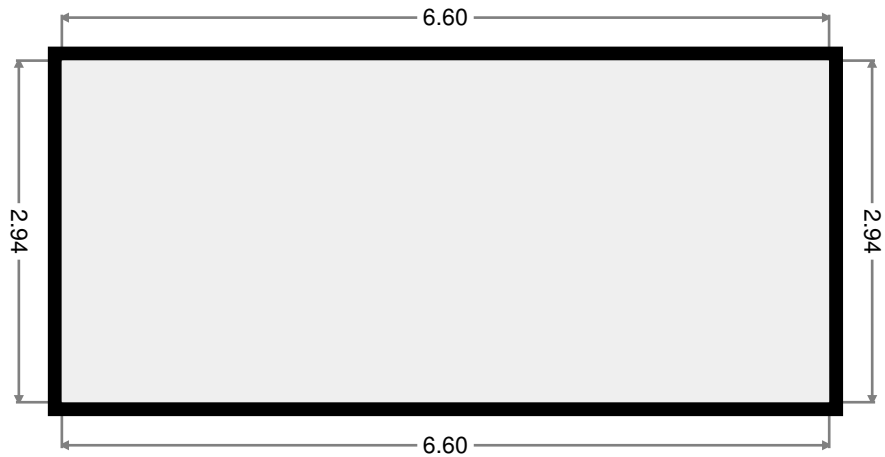

Toilet

Width: 0.89 m
Length: 1.72 m
Area: 1.53 m²
Perimeter: 5.22 m

Side Covered Area

Width: 2.94 m
Length: 6.60 m
Area: 19.39 m²
Perimeter: 19.08 m

THIS FLOORPLAN IS PROVIDED WITHOUT WARRANTY OF ANY KIND. SENSOPIA DISCLAIMS ANY WARRANTY INCLUDING, WITHOUT LIMITATION, SATISFACTORY QUALITY OR ACCURACY OF DIMENSIONS.

Outdoor Area

Width: 3.53 m
Length: 11.66 m
Area: 41.15 m²
Perimeter: 30.38 m

THIS FLOORPLAN IS PROVIDED WITHOUT WARRANTY OF ANY KIND. SENSOPIA DISCLAIMS ANY WARRANTY INCLUDING, WITHOUT LIMITATION, SATISFACTORY QUALITY OR ACCURACY OF DIMENSIONS.

Ramp

Width: 0.93 m
 Length: 2.36 m
 Area: 2.19 m²
 Perimeter: 6.57 m

Pool Area

Width: 7.56 m
 Length: 10.86 m
 Area: 108.42 m²
 Perimeter: 40.65 m

THIS FLOORPLAN IS PROVIDED WITHOUT WARRANTY OF ANY KIND. SENSOPIA DISCLAIMS ANY WARRANTY INCLUDING, WITHOUT LIMITATION, SATISFACTORY QUALITY OR ACCURACY OF DIMENSIONS.

Width: 2.52 m
 Length: 3.13 m
 Area: 5.48 m²
 Perimeter: 11.30 m

Bathroom

Width: 2.41 m
 Length: 2.42 m
 Area: 5.83 m²
 Perimeter: 9.66 m

THIS FLOORPLAN IS PROVIDED WITHOUT WARRANTY OF ANY KIND. SENSOPIA DISCLAIMS ANY WARRANTY INCLUDING, WITHOUT LIMITATION, SATISFACTORY QUALITY OR ACCURACY OF DIMENSIONS.