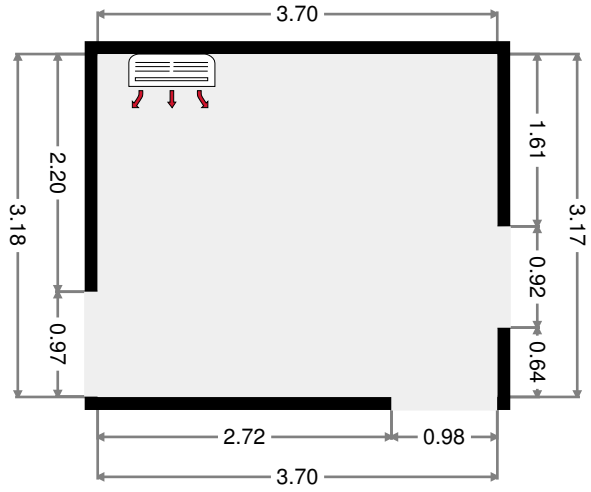

Bedroom

Width: 2.68 m
 Length: 4.00 m
 Area: 9.82 m²
 Perimeter: 13.38 m

Bedroom

Width: 2.68 m
 Length: 4.00 m
 Area: 10.73 m²
 Perimeter: 13.37 m

THIS FLOORPLAN IS PROVIDED WITHOUT WARRANTY OF ANY KIND. SENSOPIA DISCLAIMS ANY WARRANTY INCLUDING, WITHOUT LIMITATION, SATISFACTORY QUALITY OR ACCURACY OF DIMENSIONS.

- Width: 2.08 m
 Length: 2.38 m
 Area: 4.40 m²
 Perimeter: 8.91 m

Laundry Room

- Width: 1.79 m
 Length: 3.17 m
 Area: 5.69 m²
 Perimeter: 9.93 m

THIS FLOORPLAN IS PROVIDED WITHOUT WARRANTY OF ANY KIND. SENSOPIA DISCLAIMS ANY WARRANTY INCLUDING, WITHOUT LIMITATION, SATISFACTORY QUALITY OR ACCURACY OF DIMENSIONS.

Kitchen

Width: 3.17 m
 Length: 3.56 m
 Area: 11.29 m²
 Perimeter: 13.46 m

Hall

Width: 6.90 m
 Length: 7.42 m
 Area: 13.21 m²
 Perimeter: 28.64 m

THIS FLOORPLAN IS PROVIDED WITHOUT WARRANTY OF ANY KIND. SENSOPIA DISCLAIMS ANY WARRANTY INCLUDING, WITHOUT LIMITATION, SATISFACTORY QUALITY OR ACCURACY OF DIMENSIONS.

Dining Room

Width: 3.18 m
 Length: 3.70 m
 Area: 11.76 m²
 Perimeter: 13.76 m

Living Room

Width: 3.64 m
 Length: 6.52 m
 Area: 23.72 m²
 Perimeter: 20.31 m

THIS FLOORPLAN IS PROVIDED WITHOUT WARRANTY OF ANY KIND. SENSOPIA DISCLAIMS ANY WARRANTY INCLUDING, WITHOUT LIMITATION, SATISFACTORY QUALITY OR ACCURACY OF DIMENSIONS.