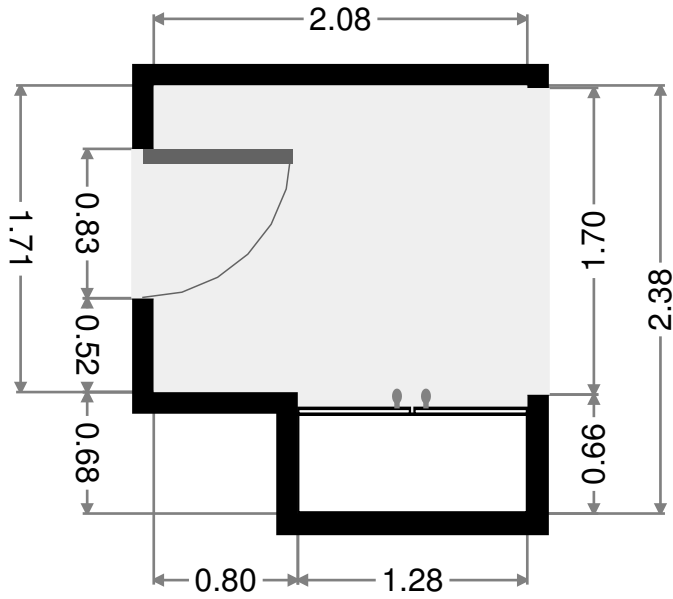

Width: 2.52 m
 Length: 3.13 m
 Area: 5.48 m²
 Perimeter: 11.30 m

Bathroom

Width: 2.41 m
 Length: 2.42 m
 Area: 5.83 m²
 Perimeter: 9.66 m

THIS FLOORPLAN IS PROVIDED WITHOUT WARRANTY OF ANY KIND. SENSOPIA DISCLAIMS ANY WARRANTY INCLUDING, WITHOUT LIMITATION, SATISFACTORY QUALITY OR ACCURACY OF DIMENSIONS.

Bedroom

Width: 2.68 m
 Length: 4.00 m
 Area: 9.82 m²
 Perimeter: 13.38 m

Bedroom

Width: 2.68 m
 Length: 4.00 m
 Area: 10.73 m²
 Perimeter: 13.37 m

THIS FLOORPLAN IS PROVIDED WITHOUT WARRANTY OF ANY KIND. SENSOPIA DISCLAIMS ANY WARRANTY INCLUDING, WITHOUT LIMITATION, SATISFACTORY QUALITY OR ACCURACY OF DIMENSIONS.

- Width: 2.08 m
 Length: 2.38 m
 Area: 4.40 m²
 Perimeter: 8.91 m

Laundry Room

- Width: 1.79 m
 Length: 3.17 m
 Area: 5.69 m²
 Perimeter: 9.93 m

THIS FLOORPLAN IS PROVIDED WITHOUT WARRANTY OF ANY KIND. SENSOPIA DISCLAIMS ANY WARRANTY INCLUDING, WITHOUT LIMITATION, SATISFACTORY QUALITY OR ACCURACY OF DIMENSIONS.

Kitchen

Width: 3.17 m
 Length: 3.56 m
 Area: 11.29 m²
 Perimeter: 13.46 m

Hall

Width: 6.90 m
 Length: 7.42 m
 Area: 13.21 m²
 Perimeter: 28.64 m

THIS FLOORPLAN IS PROVIDED WITHOUT WARRANTY OF ANY KIND. SENSOPIA DISCLAIMS ANY WARRANTY INCLUDING, WITHOUT LIMITATION, SATISFACTORY QUALITY OR ACCURACY OF DIMENSIONS.