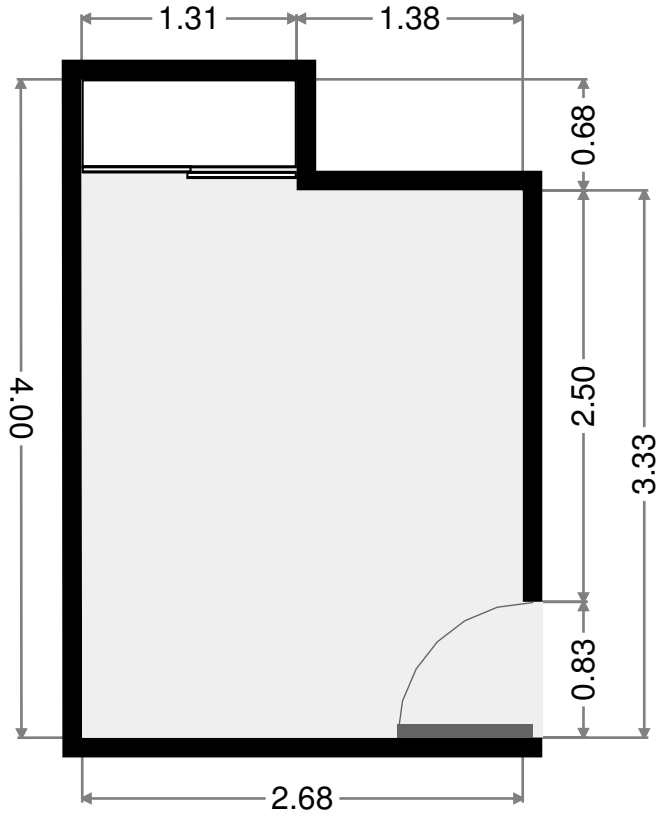

WIR

Width: 1.46 m
 Length: 2.40 m
 Area: 3.50 m²
 Perimeter: 7.71 m

Master Bedroom

Width: 3.98 m
 Length: 4.07 m
 Area: 16.22 m²
 Perimeter: 16.11 m

THIS FLOORPLAN IS PROVIDED WITHOUT WARRANTY OF ANY KIND. SENSOPIA DISCLAIMS ANY WARRANTY INCLUDING, WITHOUT LIMITATION, SATISFACTORY QUALITY OR ACCURACY OF DIMENSIONS.

Bathroom

Width: 1.78 m
 Length: 2.66 m
 Area: 4.74 m²
 Perimeter: 8.89 m

Garage

Width: 6.50 m
 Length: 7.01 m
 Area: 45.51 m²
 Perimeter: 27.01 m

THIS FLOORPLAN IS PROVIDED WITHOUT WARRANTY OF ANY KIND. SENSOPIA DISCLAIMS ANY WARRANTY INCLUDING, WITHOUT LIMITATION, SATISFACTORY QUALITY OR ACCURACY OF DIMENSIONS.

Bedroom

Width: 2.68 m
 Length: 4.00 m
 Area: 9.82 m²
 Perimeter: 13.38 m

Bedroom

Width: 2.68 m
 Length: 4.00 m
 Area: 10.73 m²
 Perimeter: 13.37 m

THIS FLOORPLAN IS PROVIDED WITHOUT WARRANTY OF ANY KIND. SENSOPIA DISCLAIMS ANY WARRANTY INCLUDING, WITHOUT LIMITATION, SATISFACTORY QUALITY OR ACCURACY OF DIMENSIONS.

- Width: 2.08 m
 Length: 2.38 m
 Area: 4.40 m²
 Perimeter: 8.91 m

Laundry Room

- Width: 1.79 m
 Length: 3.17 m
 Area: 5.69 m²
 Perimeter: 9.93 m

THIS FLOORPLAN IS PROVIDED WITHOUT WARRANTY OF ANY KIND. SENSOPIA DISCLAIMS ANY WARRANTY INCLUDING, WITHOUT LIMITATION, SATISFACTORY QUALITY OR ACCURACY OF DIMENSIONS.