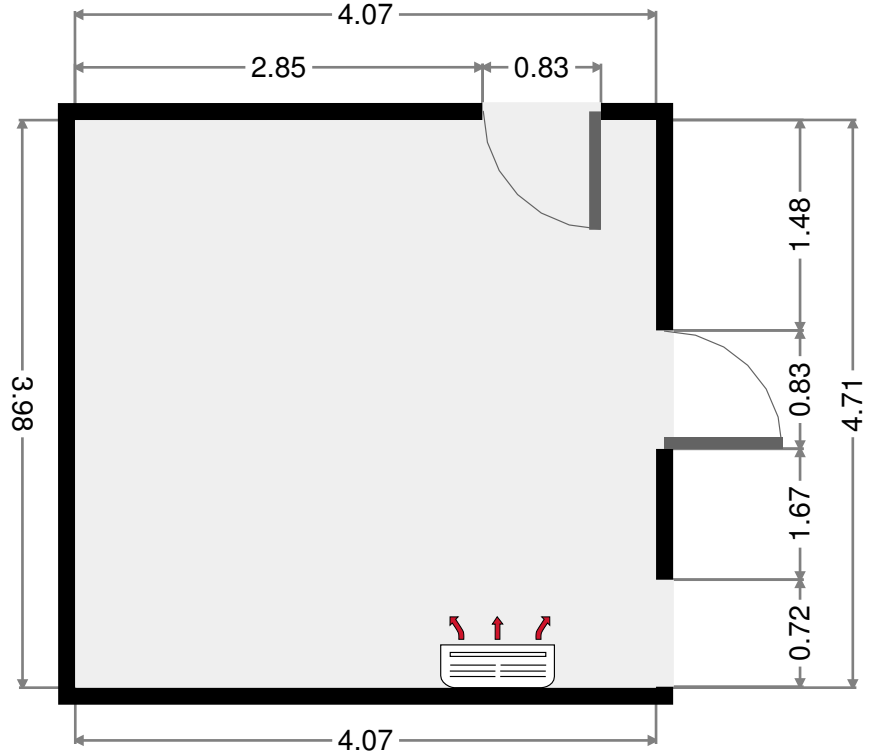

Ramp

Width: 0.93 m
 Length: 2.36 m
 Area: 2.19 m²
 Perimeter: 6.57 m

Pool Area

Width: 7.56 m
 Length: 10.86 m
 Area: 108.42 m²
 Perimeter: 40.65 m

THIS FLOORPLAN IS PROVIDED WITHOUT WARRANTY OF ANY KIND. SENSOPIA DISCLAIMS ANY WARRANTY INCLUDING, WITHOUT LIMITATION, SATISFACTORY QUALITY OR ACCURACY OF DIMENSIONS.

Width: 2.52 m
 Length: 3.13 m
 Area: 5.48 m²
 Perimeter: 11.30 m

Bathroom

Width: 2.41 m
 Length: 2.42 m
 Area: 5.83 m²
 Perimeter: 9.66 m

THIS FLOORPLAN IS PROVIDED WITHOUT WARRANTY OF ANY KIND. SENSOPIA DISCLAIMS ANY WARRANTY INCLUDING, WITHOUT LIMITATION, SATISFACTORY QUALITY OR ACCURACY OF DIMENSIONS.

WIR

Width: 1.46 m
 Length: 2.40 m
 Area: 3.50 m²
 Perimeter: 7.71 m

Master Bedroom

Width: 3.98 m
 Length: 4.07 m
 Area: 16.22 m²
 Perimeter: 16.11 m

THIS FLOORPLAN IS PROVIDED WITHOUT WARRANTY OF ANY KIND. SENSOPIA DISCLAIMS ANY WARRANTY INCLUDING, WITHOUT LIMITATION, SATISFACTORY QUALITY OR ACCURACY OF DIMENSIONS.

- Width: 2.08 m
 Length: 2.38 m
 Area: 4.40 m²
 Perimeter: 8.91 m

Laundry Room

- Width: 1.79 m
 Length: 3.17 m
 Area: 5.69 m²
 Perimeter: 9.93 m

THIS FLOORPLAN IS PROVIDED WITHOUT WARRANTY OF ANY KIND. SENSOPIA DISCLAIMS ANY WARRANTY INCLUDING, WITHOUT LIMITATION, SATISFACTORY QUALITY OR ACCURACY OF DIMENSIONS.