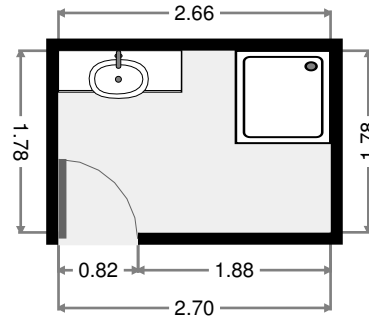

Width: 2.52 m
 Length: 3.13 m
 Area: 5.48 m²
 Perimeter: 11.30 m

Bathroom

Width: 2.41 m
 Length: 2.42 m
 Area: 5.83 m²
 Perimeter: 9.66 m

THIS FLOORPLAN IS PROVIDED WITHOUT WARRANTY OF ANY KIND. SENSOPIA DISCLAIMS ANY WARRANTY INCLUDING, WITHOUT LIMITATION, SATISFACTORY QUALITY OR ACCURACY OF DIMENSIONS.

WIR

Width: 1.46 m
 Length: 2.40 m
 Area: 3.50 m²
 Perimeter: 7.71 m

Master Bedroom

Width: 3.98 m
 Length: 4.07 m
 Area: 16.22 m²
 Perimeter: 16.11 m

THIS FLOORPLAN IS PROVIDED WITHOUT WARRANTY OF ANY KIND. SENSOPIA DISCLAIMS ANY WARRANTY INCLUDING, WITHOUT LIMITATION, SATISFACTORY QUALITY OR ACCURACY OF DIMENSIONS.

Bathroom

Width: 1.78 m
 Length: 2.66 m
 Area: 4.74 m²
 Perimeter: 8.89 m

Garage

Width: 6.50 m
 Length: 7.01 m
 Area: 45.51 m²
 Perimeter: 27.01 m

THIS FLOORPLAN IS PROVIDED WITHOUT WARRANTY OF ANY KIND. SENSOPIA DISCLAIMS ANY WARRANTY INCLUDING, WITHOUT LIMITATION, SATISFACTORY QUALITY OR ACCURACY OF DIMENSIONS.

Bedroom

Width: 2.68 m
 Length: 4.00 m
 Area: 9.82 m²
 Perimeter: 13.38 m

Bedroom

Width: 2.68 m
 Length: 4.00 m
 Area: 10.73 m²
 Perimeter: 13.37 m

THIS FLOORPLAN IS PROVIDED WITHOUT WARRANTY OF ANY KIND. SENSOPIA DISCLAIMS ANY WARRANTY INCLUDING, WITHOUT LIMITATION, SATISFACTORY QUALITY OR ACCURACY OF DIMENSIONS.