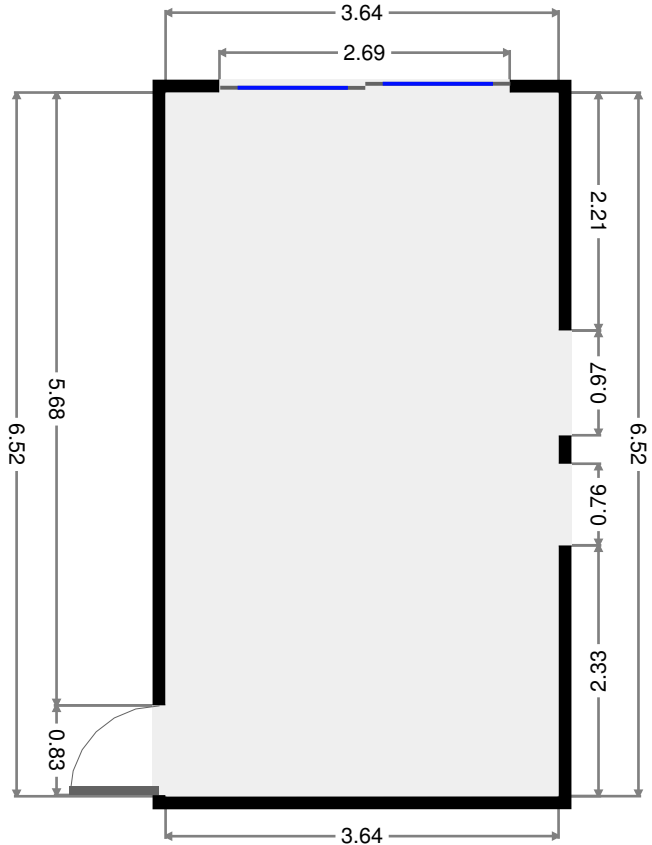

Bedroom

Width: 2.68 m
 Length: 4.00 m
 Area: 9.82 m²
 Perimeter: 13.38 m

Bedroom

Width: 2.68 m
 Length: 4.00 m
 Area: 10.73 m²
 Perimeter: 13.37 m

THIS FLOORPLAN IS PROVIDED WITHOUT WARRANTY OF ANY KIND. SENSOPIA DISCLAIMS ANY WARRANTY INCLUDING, WITHOUT LIMITATION, SATISFACTORY QUALITY OR ACCURACY OF DIMENSIONS.

- Width: 2.08 m
 Length: 2.38 m
 Area: 4.40 m²
 Perimeter: 8.91 m

Laundry Room

- Width: 1.79 m
 Length: 3.17 m
 Area: 5.69 m²
 Perimeter: 9.93 m

THIS FLOORPLAN IS PROVIDED WITHOUT WARRANTY OF ANY KIND. SENSOPIA DISCLAIMS ANY WARRANTY INCLUDING, WITHOUT LIMITATION, SATISFACTORY QUALITY OR ACCURACY OF DIMENSIONS.

Kitchen

Width: 3.17 m
 Length: 3.56 m
 Area: 11.29 m²
 Perimeter: 13.46 m

Hall

Width: 6.90 m
 Length: 7.42 m
 Area: 13.21 m²
 Perimeter: 28.64 m

THIS FLOORPLAN IS PROVIDED WITHOUT WARRANTY OF ANY KIND. SENSOPIA DISCLAIMS ANY WARRANTY INCLUDING, WITHOUT LIMITATION, SATISFACTORY QUALITY OR ACCURACY OF DIMENSIONS.

Dining Room

Width: 3.18 m
 Length: 3.70 m
 Area: 11.76 m²
 Perimeter: 13.76 m

Living Room

Width: 3.64 m
 Length: 6.52 m
 Area: 23.72 m²
 Perimeter: 20.31 m

THIS FLOORPLAN IS PROVIDED WITHOUT WARRANTY OF ANY KIND. SENSOPIA DISCLAIMS ANY WARRANTY INCLUDING, WITHOUT LIMITATION, SATISFACTORY QUALITY OR ACCURACY OF DIMENSIONS.