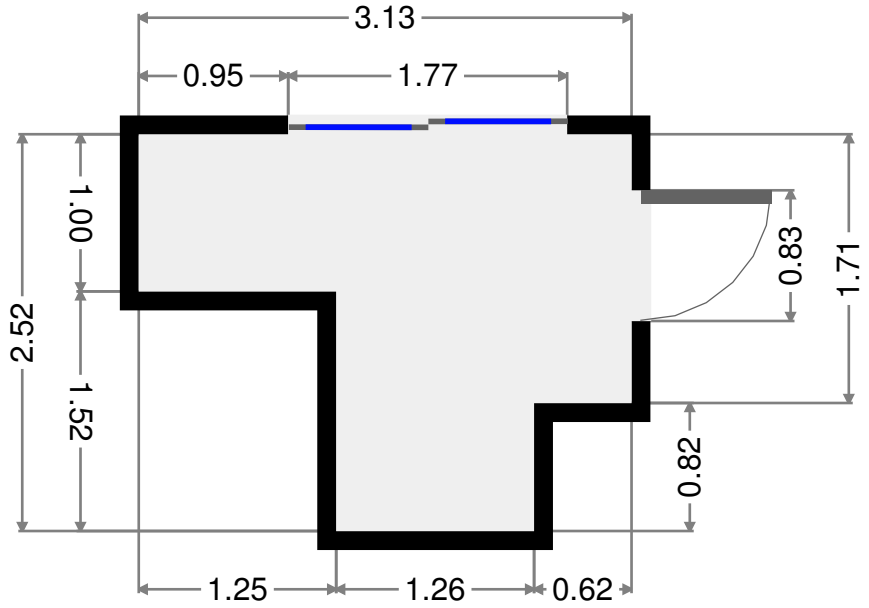

Toilet

Width: 0.89 m
Length: 1.72 m
Area: 1.53 m²
Perimeter: 5.22 m

Side Covered Area

Width: 2.94 m
Length: 6.60 m
Area: 19.39 m²
Perimeter: 19.08 m

THIS FLOORPLAN IS PROVIDED WITHOUT WARRANTY OF ANY KIND. SENSOPIA DISCLAIMS ANY WARRANTY INCLUDING, WITHOUT LIMITATION, SATISFACTORY QUALITY OR ACCURACY OF DIMENSIONS.

Outdoor Area

Width: 3.53 m
Length: 11.66 m
Area: 41.15 m²
Perimeter: 30.38 m

THIS FLOORPLAN IS PROVIDED WITHOUT WARRANTY OF ANY KIND. SENSOPIA DISCLAIMS ANY WARRANTY INCLUDING, WITHOUT LIMITATION, SATISFACTORY QUALITY OR ACCURACY OF DIMENSIONS.

Ramp

Width: 0.93 m
 Length: 2.36 m
 Area: 2.19 m²
 Perimeter: 6.57 m

Pool Area

Width: 7.56 m
 Length: 10.86 m
 Area: 108.42 m²
 Perimeter: 40.65 m

THIS FLOORPLAN IS PROVIDED WITHOUT WARRANTY OF ANY KIND. SENSOPIA DISCLAIMS ANY WARRANTY INCLUDING, WITHOUT LIMITATION, SATISFACTORY QUALITY OR ACCURACY OF DIMENSIONS.

Width: 2.52 m
 Length: 3.13 m
 Area: 5.48 m²
 Perimeter: 11.30 m

Bathroom

Width: 2.41 m
 Length: 2.42 m
 Area: 5.83 m²
 Perimeter: 9.66 m

THIS FLOORPLAN IS PROVIDED WITHOUT WARRANTY OF ANY KIND. SENSOPIA DISCLAIMS ANY WARRANTY INCLUDING, WITHOUT LIMITATION, SATISFACTORY QUALITY OR ACCURACY OF DIMENSIONS.