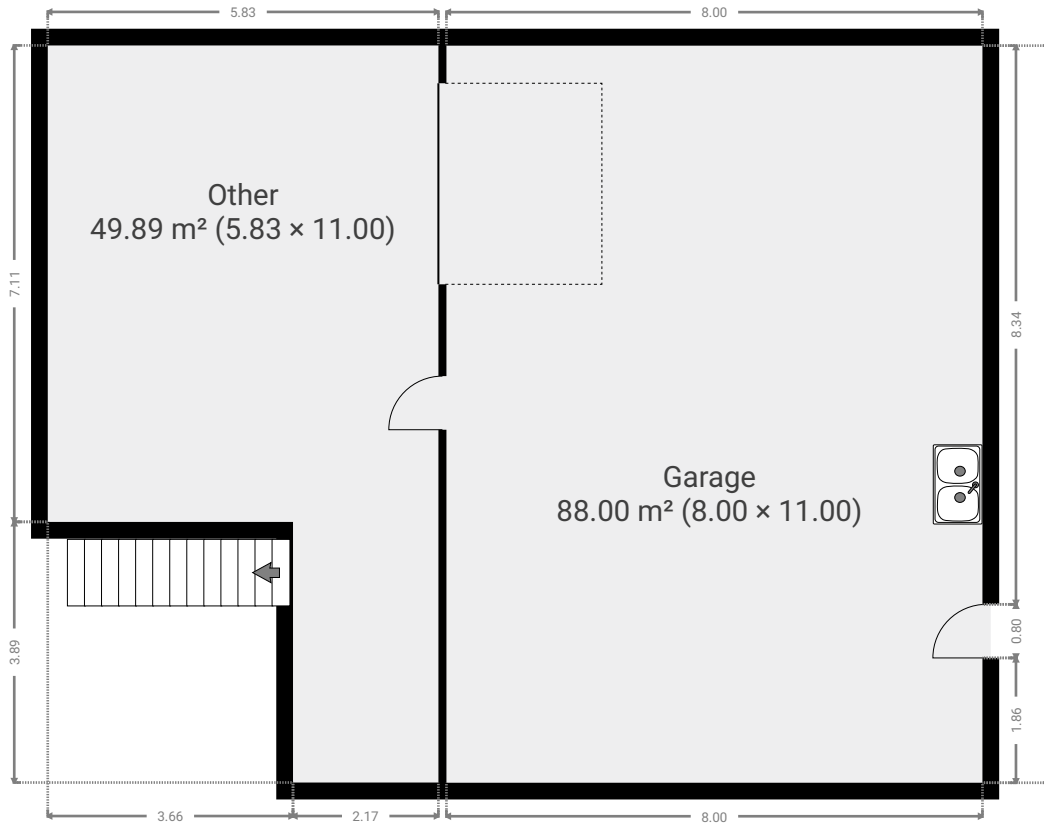

TOTAL AREA: 273.42 m<sup>2</sup> • LIVING AREA: 185.42 m<sup>2</sup> • FLOORS: 2 • ROOMS: 7

▼ Ground Floor

TOTAL AREA: 137.89 m<sup>2</sup> • LIVING AREA: 49.89 m<sup>2</sup> • ROOMS: 0

▼ 1st Floor

TOTAL AREA: 135.53 m<sup>2</sup> • LIVING AREA: 135.53 m<sup>2</sup> • ROOMS: 7