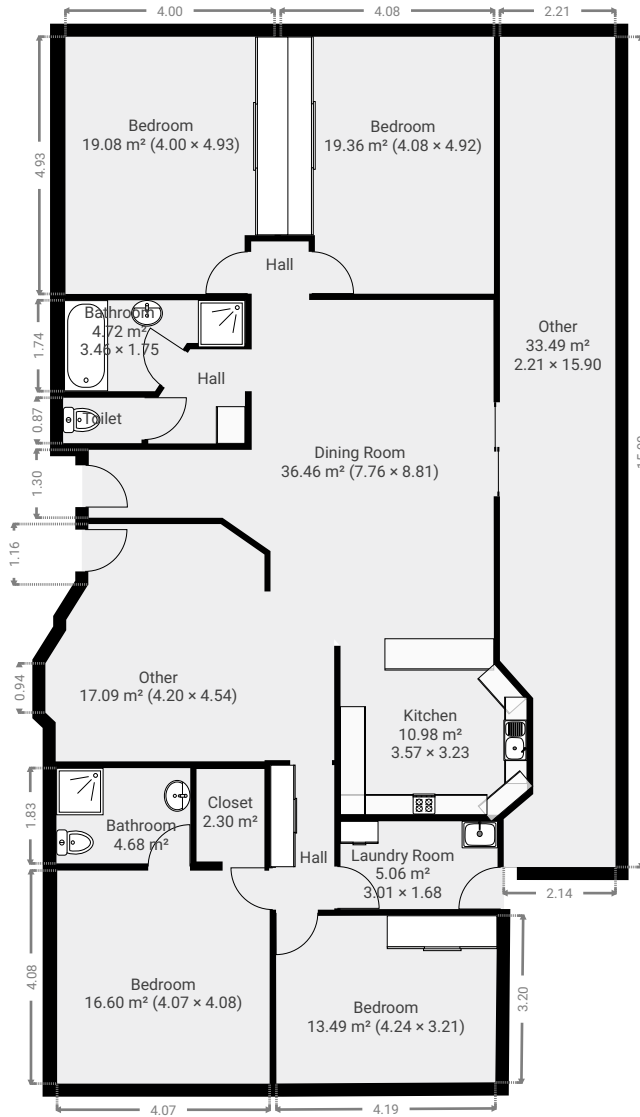

TOTAL AREA: 230.08 m<sup>2</sup> • LIVING AREA: 230.08 m<sup>2</sup> • FLOORS: 1 • ROOMS: 18

▼ Ground Floor

TOTAL AREA: 230.08 m<sup>2</sup> • LIVING AREA: 230.08 m<sup>2</sup> • ROOMS: 18

THIS FLOORPLAN IS PROVIDED WITHOUT WARRANTY OF ANY KIND. SENSOPIA DISCLAIMS ANY WARRANTY INCLUDING, WITHOUT LIMITATION, SATISFACTORY QUALITY OR ACCURACY OF DIMENSIONS.