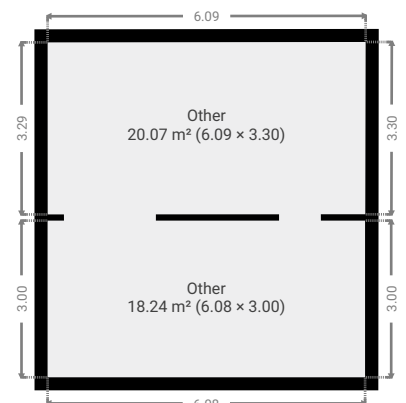

TOTAL AREA: 230.08 m<sup>2</sup> • LIVING AREA: 230.08 m<sup>2</sup> • FLOORS: 1 • ROOMS: 18

▼ Ground Floor

TOTAL AREA: 230.08 m<sup>2</sup> • LIVING AREA: 230.08 m<sup>2</sup> • ROOMS: 18

THIS FLOORPLAN IS PROVIDED WITHOUT WARRANTY OF ANY KIND. SENSOPIA DISCLAIMS ANY WARRANTY INCLUDING, WITHOUT LIMITATION, SATISFACTORY QUALITY OR ACCURACY OF DIMENSIONS.