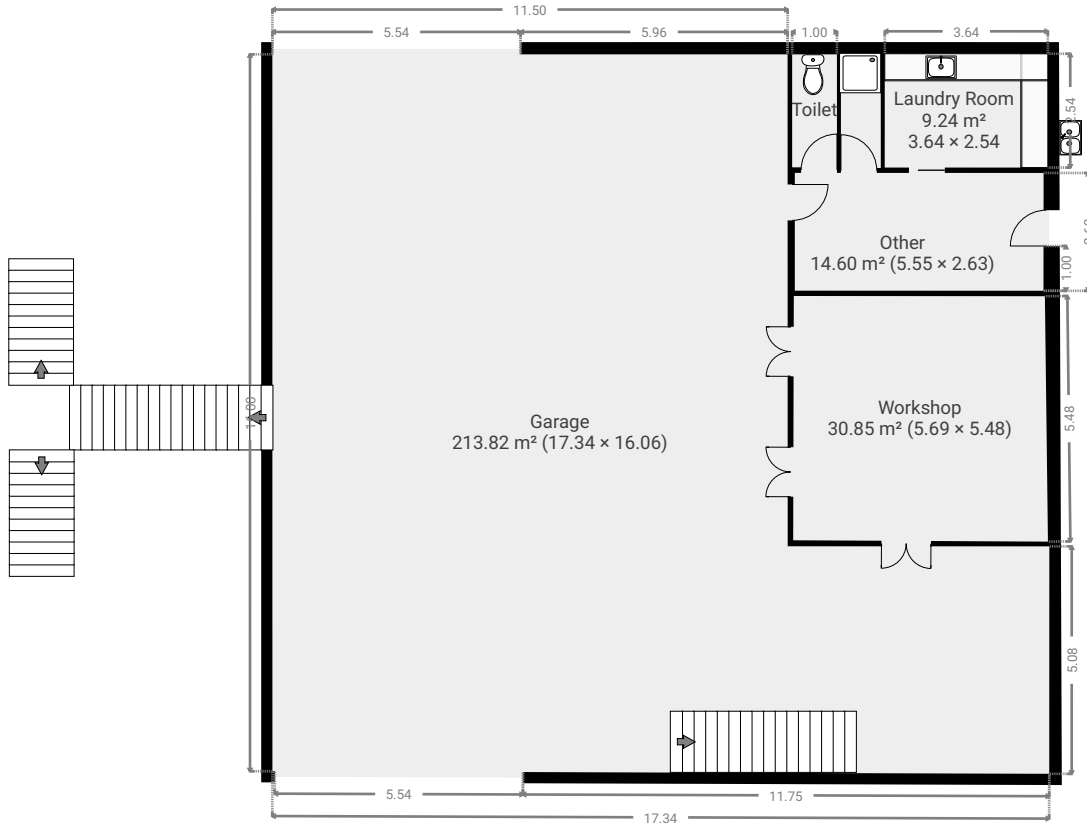

TOTAL AREA: 535.39 m<sup>2</sup> • LIVING AREA: 321.57 m<sup>2</sup> • FLOORS: 2 • ROOMS: 22

▼ Ground Floor

TOTAL AREA: 273.25 m<sup>2</sup> • LIVING AREA: 59.43 m<sup>2</sup> • ROOMS: 6

▼ 1st Floor

TOTAL AREA: 262.14 m<sup>2</sup> • LIVING AREA: 262.14 m<sup>2</sup> • ROOMS: 16