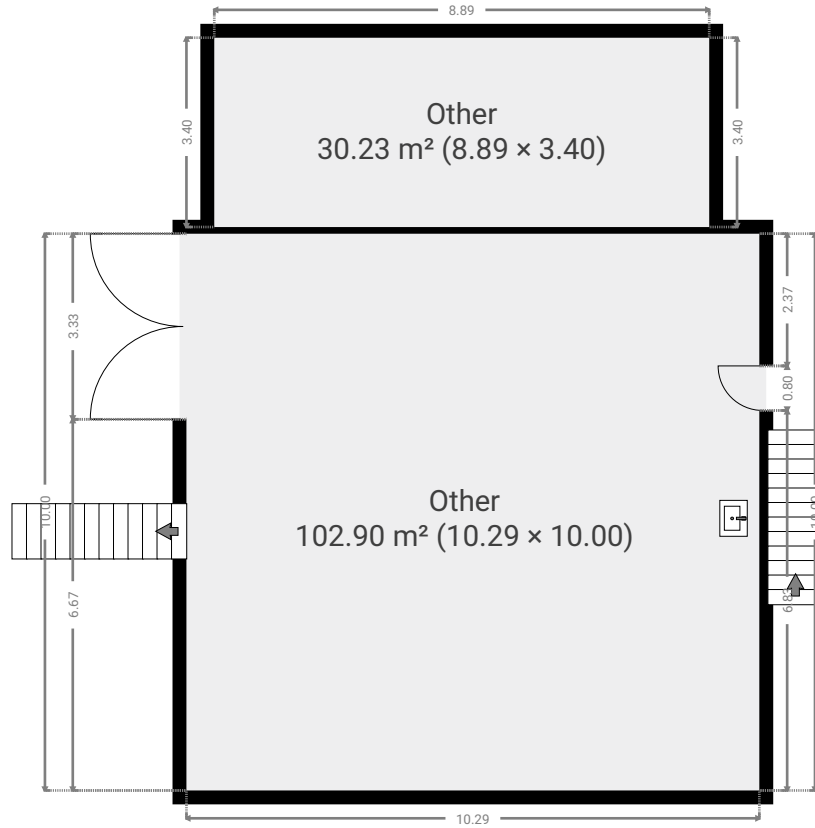

TOTAL AREA: 235.95 m² • LIVING AREA: 235.95 m² • FLOORS: 2 • ROOMS: 11

▼ Ground Floor

TOTAL AREA: 133.13 m² • LIVING AREA: 133.13 m² • ROOMS: 2

▼ 1st Floor

TOTAL AREA: 102.82 m² • LIVING AREA: 102.82 m² • ROOMS: 9