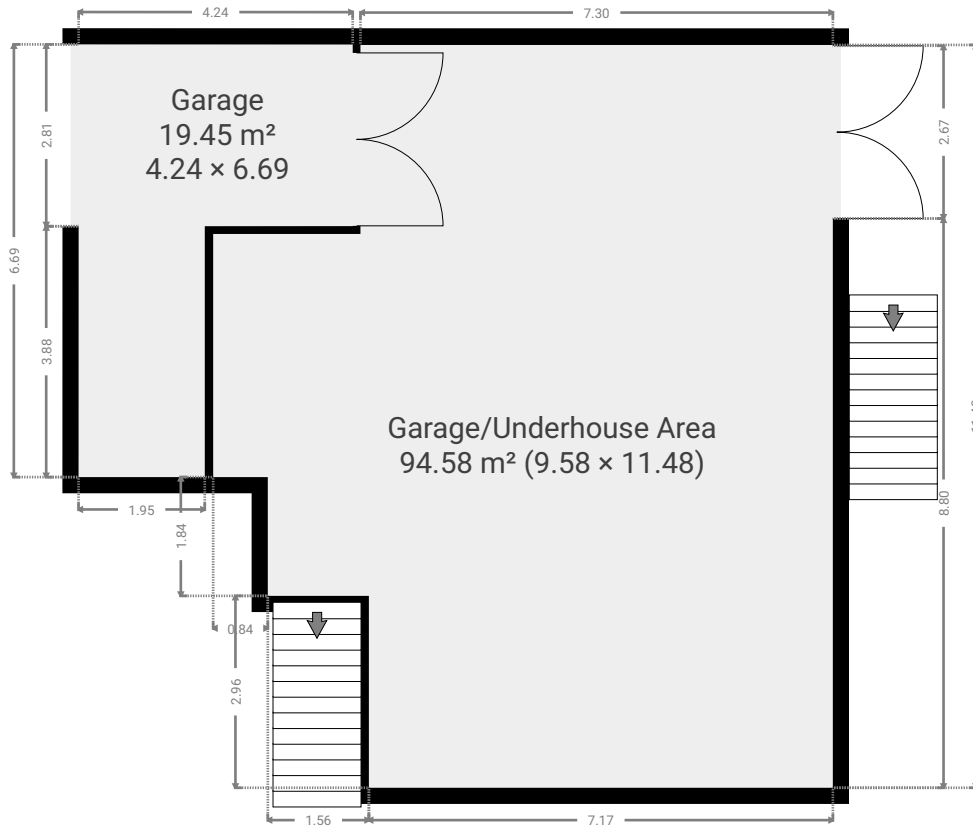

TOTAL AREA: 219.08 m² • LIVING AREA: 123.47 m² • FLOORS: 2 • ROOMS: 11

▼ Ground Floor

TOTAL AREA: 114.03 m² • LIVING AREA: 1.30 m² • ROOMS: 2

▼ 1st Floor

TOTAL AREA: 105.05 m² • LIVING AREA: 122.17 m² • ROOMS: 9