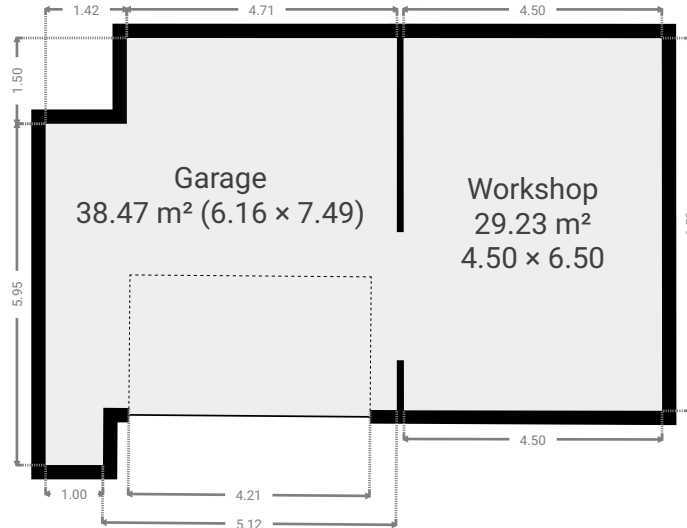

TOTAL AREA: 225.69 m² • LIVING AREA: 187.23 m² • FLOORS: 2 • ROOMS: 5

▼ Ground Floor

TOTAL AREA: 67.67 m² • LIVING AREA: 29.20 m² • ROOMS: 1

▼ 1st Floor

TOTAL AREA: 158.02 m² • LIVING AREA: 158.02 m² • ROOMS: 4