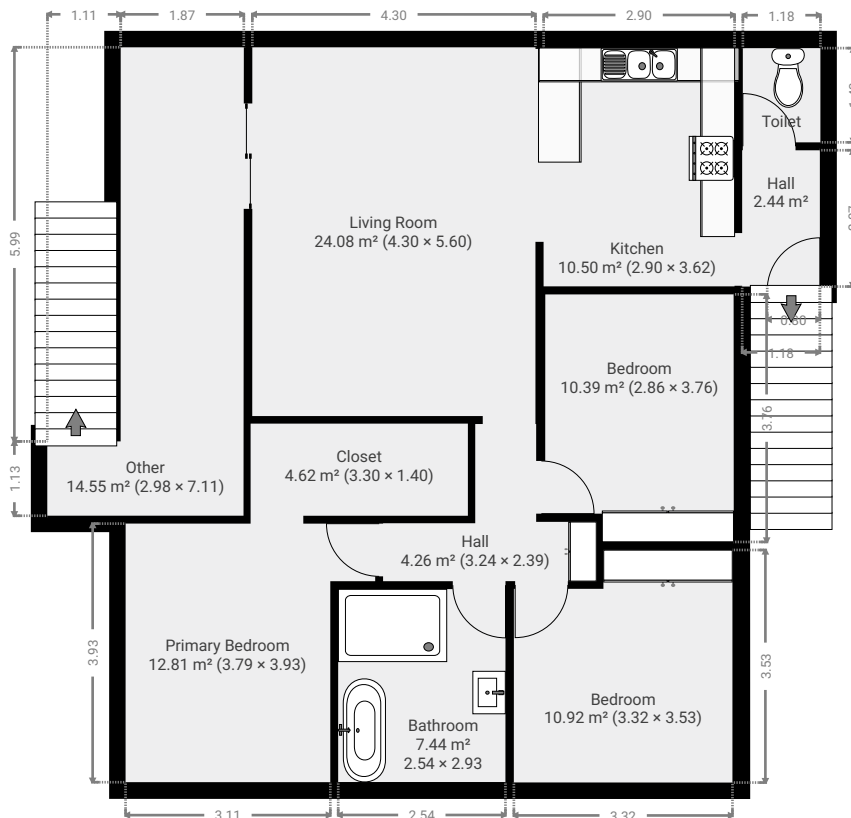

TOTAL AREA: 211.17 m² • LIVING AREA: 103.63 m² • FLOORS: 2 • ROOMS: 12

▼ Ground Floor

TOTAL AREA: 107.54 m² • LIVING AREA: 0.00 m² • ROOMS: 1

▼ 1st Floor

TOTAL AREA: 103.63 m² • LIVING AREA: 103.63 m² • ROOMS: 11

THIS FLOORPLAN IS PROVIDED WITHOUT WARRANTY OF ANY KIND. SENSOPIA DISCLAIMS ANY WARRANTY INCLUDING, WITHOUT LIMITATION, SATISFACTORY QUALITY OR ACCURACY OF DIMENSIONS.