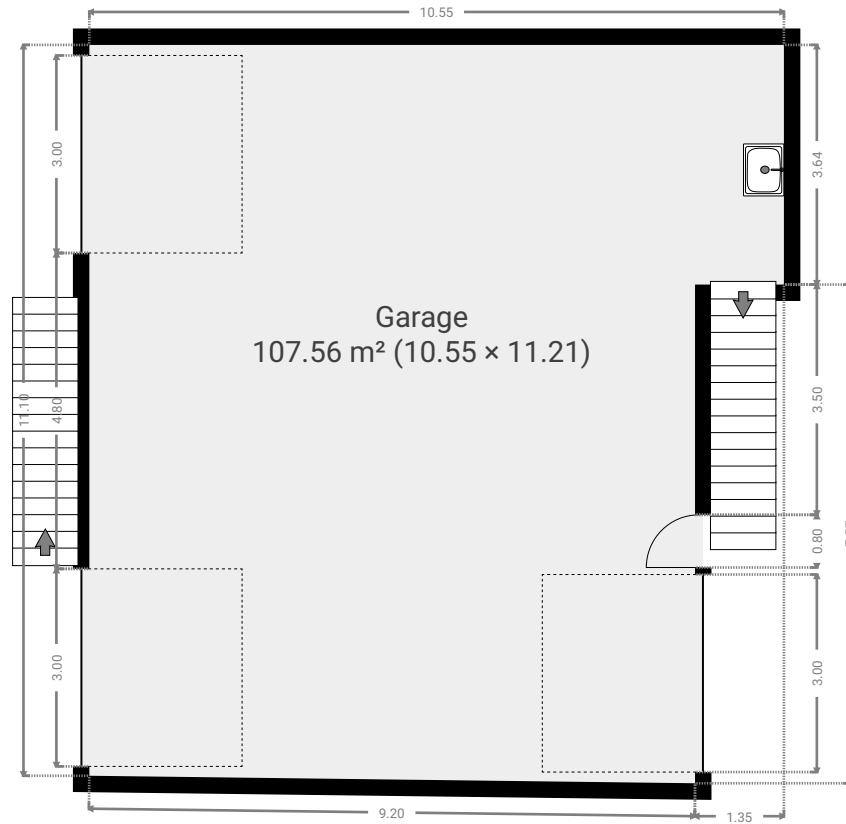

TOTAL AREA: 211.17 m² • LIVING AREA: 103.63 m² • FLOORS: 2 • ROOMS: 12

▼ Ground Floor

TOTAL AREA: 107.54 m² • LIVING AREA: 0.00 m² • ROOMS: 1

▼ 1st Floor

TOTAL AREA: 103.63 m² • LIVING AREA: 103.63 m² • ROOMS: 11

THIS FLOORPLAN IS PROVIDED WITHOUT WARRANTY OF ANY KIND. SENSOPIA DISCLAIMS ANY WARRANTY INCLUDING, WITHOUT LIMITATION, SATISFACTORY QUALITY OR ACCURACY OF DIMENSIONS.