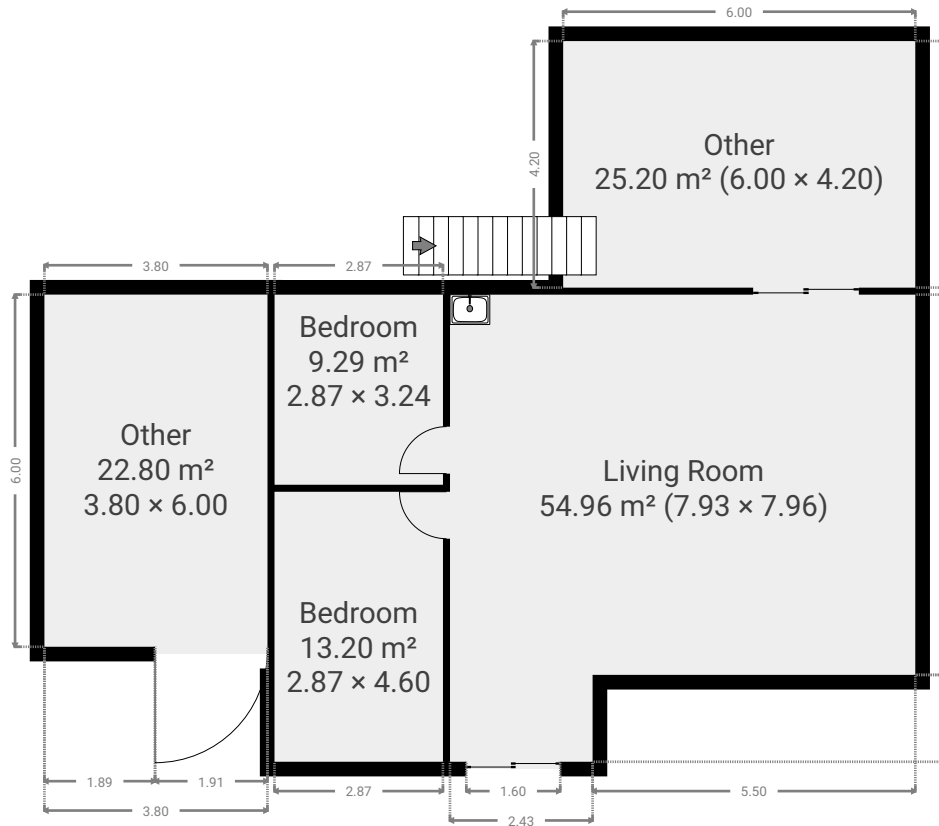

TOTAL AREA: 199.45 m<sup>2</sup> • LIVING AREA: 199.45 m<sup>2</sup> • FLOORS: 2 • ROOMS: 15

▼ Ground Floor

TOTAL AREA: 125.43 m<sup>2</sup> • LIVING AREA: 125.43 m<sup>2</sup> • ROOMS: 5

▼ 1st Floor

TOTAL AREA: 74.02 m<sup>2</sup> • LIVING AREA: 74.02 m<sup>2</sup> • ROOMS: 10