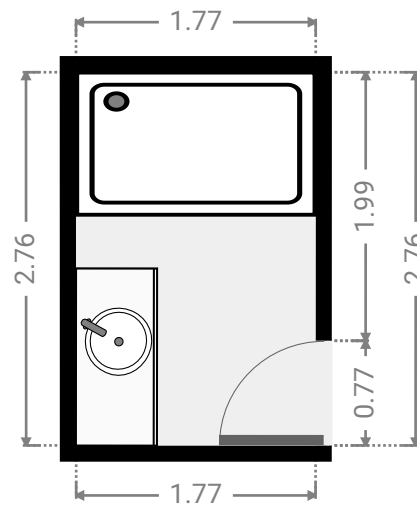

▼ **Living Room**  
Ground Floor

WIDTH: 5.38 m • LENGTH: 4.17 m  
AREA: 22.43 m<sup>2</sup> • PERIMETER: 19.10 m

▼ **Kitchen**  
Ground Floor

WIDTH: 5.38 m • LENGTH: 3.30 m  
AREA: 17.76 m<sup>2</sup> • PERIMETER: 17.36 m

FLOORS: 1

▼ **Hall**  
Ground Floor

WIDTH: 2.90 m • LENGTH: 2.20 m  
AREA: 4.70 m<sup>2</sup> • PERIMETER: 10.16 m

▼ **Bathroom**  
Ground Floor

WIDTH: 1.77 m • LENGTH: 2.76 m  
AREA: 4.89 m<sup>2</sup> • PERIMETER: 9.06 m

▼ **Toilet**  
Ground Floor

WIDTH: 0.86 m • LENGTH: 1.97 m  
AREA: 1.69 m<sup>2</sup> • PERIMETER: 5.66 m

▼ **Bedroom**  
Ground Floor

WIDTH: 3.28 m • LENGTH: 3.27 m  
AREA: 10.73 m<sup>2</sup> • PERIMETER: 13.10 m

FLOORS: 1

▼ **Bedroom**  
Ground Floor

WIDTH: 3.28 m • LENGTH: 4.17 m  
AREA: 13.68 m<sup>2</sup> • PERIMETER: 14.90 m

▼ **Bedroom**  
Ground Floor

WIDTH: 2.87 m • LENGTH: 3.19 m  
AREA: 9.12 m<sup>2</sup> • PERIMETER: 12.09 m