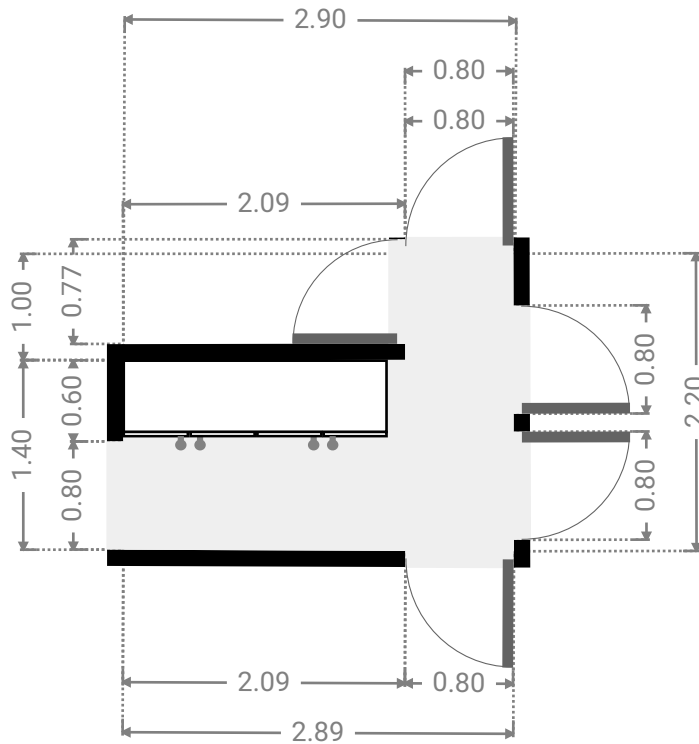

▼ **Living Room**  
Ground Floor

WIDTH: 5.38 m • LENGTH: 4.17 m  
AREA: 22.43 m<sup>2</sup> • PERIMETER: 19.10 m

▼ **Kitchen**  
Ground Floor

WIDTH: 5.38 m • LENGTH: 3.30 m  
AREA: 17.76 m<sup>2</sup> • PERIMETER: 17.36 m

FLOORS: 1

▼ **Hall**  
Ground Floor

WIDTH: 2.90 m • LENGTH: 2.20 m  
AREA: 4.70 m<sup>2</sup> • PERIMETER: 10.16 m

▼ **Bathroom**  
Ground Floor

WIDTH: 1.77 m • LENGTH: 2.76 m  
AREA: 4.89 m<sup>2</sup> • PERIMETER: 9.06 m

▼ **Toilet**  
Ground Floor

WIDTH: 0.86 m • LENGTH: 1.97 m  
AREA: 1.69 m<sup>2</sup> • PERIMETER: 5.66 m

▼ **Bedroom**  
Ground Floor

WIDTH: 3.28 m • LENGTH: 3.27 m  
AREA: 10.73 m<sup>2</sup> • PERIMETER: 13.10 m

FLOORS: 1

▼ **Bedroom**  
Ground Floor

WIDTH: 3.28 m • LENGTH: 4.17 m  
AREA: 13.68 m<sup>2</sup> • PERIMETER: 14.90 m

▼ **Bedroom**  
Ground Floor

WIDTH: 2.87 m • LENGTH: 3.19 m  
AREA: 9.12 m<sup>2</sup> • PERIMETER: 12.09 m