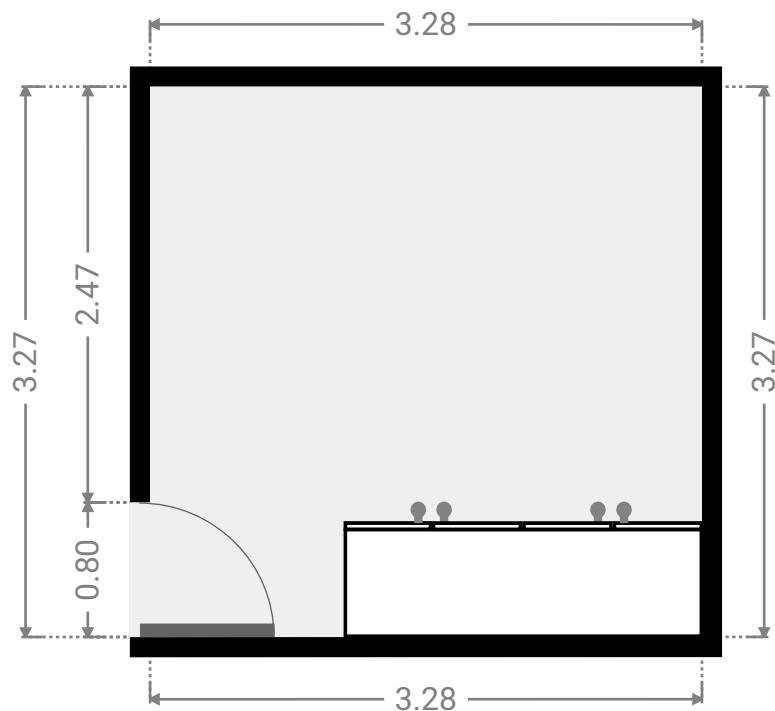

▼ **Living Room**  
Ground Floor

WIDTH: 5.38 m • LENGTH: 4.17 m  
AREA: 22.43 m<sup>2</sup> • PERIMETER: 19.10 m

▼ **Kitchen**  
Ground Floor

WIDTH: 5.38 m • LENGTH: 3.30 m  
AREA: 17.76 m<sup>2</sup> • PERIMETER: 17.36 m

FLOORS: 1

▼ **Hall**  
Ground Floor

WIDTH: 2.90 m • LENGTH: 2.20 m  
AREA: 4.70 m<sup>2</sup> • PERIMETER: 10.16 m

▼ **Bathroom**  
Ground Floor

WIDTH: 1.77 m • LENGTH: 2.76 m  
AREA: 4.89 m<sup>2</sup> • PERIMETER: 9.06 m

▼ **Toilet**  
Ground Floor

WIDTH: 0.86 m • LENGTH: 1.97 m  
AREA: 1.69 m<sup>2</sup> • PERIMETER: 5.66 m

▼ **Bedroom**  
Ground Floor

WIDTH: 3.28 m • LENGTH: 3.27 m  
AREA: 10.73 m<sup>2</sup> • PERIMETER: 13.10 m

FLOORS: 1

▼ **Bedroom**  
Ground Floor

WIDTH: 3.28 m • LENGTH: 4.17 m  
AREA: 13.68 m<sup>2</sup> • PERIMETER: 14.90 m

▼ **Bedroom**  
Ground Floor

WIDTH: 2.87 m • LENGTH: 3.19 m  
AREA: 9.12 m<sup>2</sup> • PERIMETER: 12.09 m