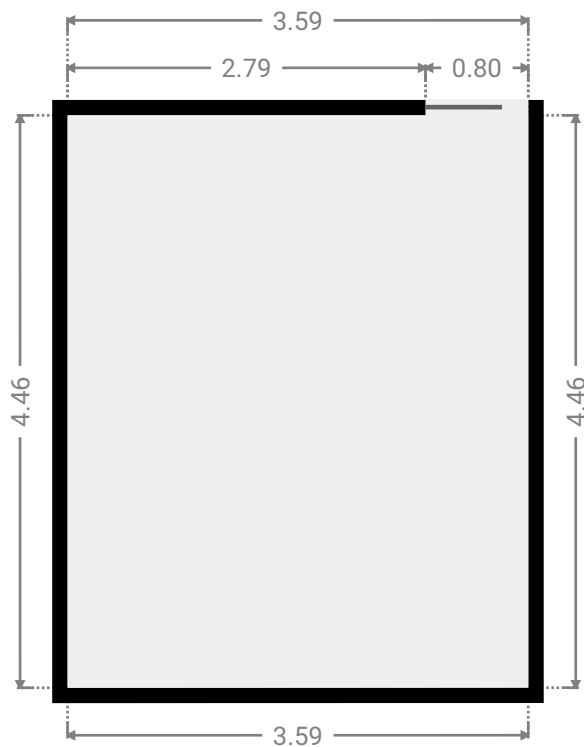

▼ **Toilet**  
Ground Floor

WIDTH: 0.86 m • LENGTH: 1.97 m  
AREA: 1.69 m<sup>2</sup> • PERIMETER: 5.66 m

▼ **Bedroom**  
Ground Floor

WIDTH: 3.28 m • LENGTH: 3.27 m  
AREA: 10.73 m<sup>2</sup> • PERIMETER: 13.10 m

FLOORS: 1

▼ **Bedroom**  
Ground Floor

WIDTH: 3.28 m • LENGTH: 4.17 m  
AREA: 13.68 m<sup>2</sup> • PERIMETER: 14.90 m

▼ **Bedroom**  
Ground Floor

WIDTH: 2.87 m • LENGTH: 3.19 m  
AREA: 9.12 m<sup>2</sup> • PERIMETER: 12.09 m

FLOORS: 1

▼ **Laundry Room**  
Ground Floor

WIDTH: 3.59 m • LENGTH: 3.03 m  
AREA: 10.88 m<sup>2</sup> • PERIMETER: 13.24 m

▼ **Living Room**  
Ground Floor

WIDTH: 3.59 m • LENGTH: 4.46 m  
AREA: 16.01 m<sup>2</sup> • PERIMETER: 16.10 m

FLOORS: 1

▼ **Other**  
Ground Floor

WIDTH: 6.00 m • LENGTH: 3.67 m  
AREA: 22.02 m<sup>2</sup> • PERIMETER: 19.34 m

▼ **Other**  
Ground Floor

WIDTH: 15.45 m • LENGTH: 1.42 m  
AREA: 21.91 m<sup>2</sup> • PERIMETER: 33.74 m