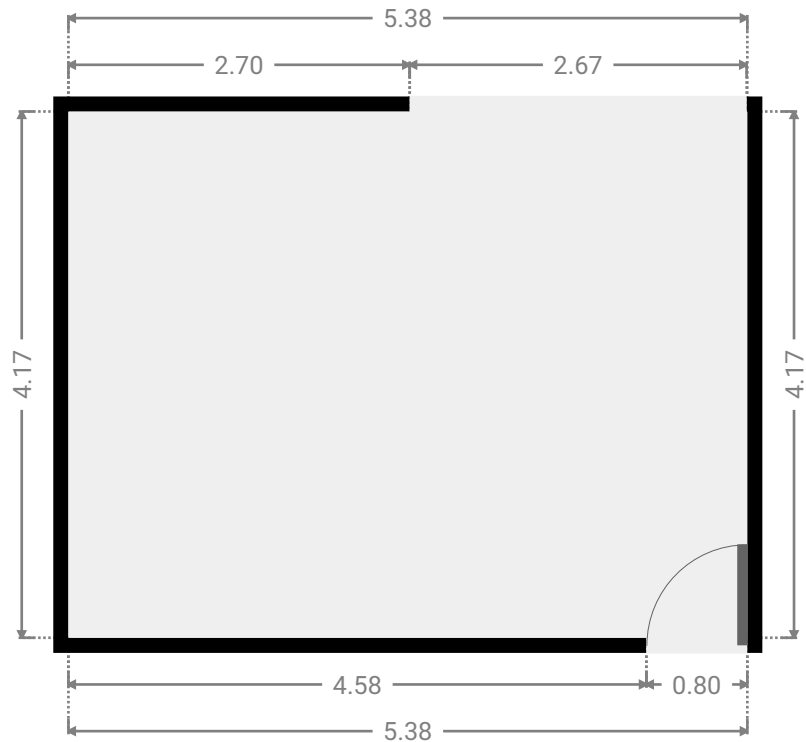

▼ **Living Room**  
Ground Floor

WIDTH: 5.38 m • LENGTH: 4.17 m  
AREA: 22.43 m<sup>2</sup> • PERIMETER: 19.10 m

▼ **Kitchen**  
Ground Floor

WIDTH: 5.38 m • LENGTH: 3.30 m  
AREA: 17.76 m<sup>2</sup> • PERIMETER: 17.36 m

FLOORS: 1

▼ **Hall**  
Ground Floor

WIDTH: 2.90 m • LENGTH: 2.20 m  
AREA: 4.70 m<sup>2</sup> • PERIMETER: 10.16 m

▼ **Bathroom**  
Ground Floor

WIDTH: 1.77 m • LENGTH: 2.76 m  
AREA: 4.89 m<sup>2</sup> • PERIMETER: 9.06 m

FLOORS: 1

▼ **Bedroom**  
Ground Floor

WIDTH: 3.28 m • LENGTH: 4.17 m  
AREA: 13.68 m<sup>2</sup> • PERIMETER: 14.90 m

▼ **Bedroom**  
Ground Floor

WIDTH: 2.87 m • LENGTH: 3.19 m  
AREA: 9.12 m<sup>2</sup> • PERIMETER: 12.09 m

FLOORS: 1

▼ **Other**  
Ground Floor

WIDTH: 6.00 m • LENGTH: 3.67 m  
AREA: 22.02 m<sup>2</sup> • PERIMETER: 19.34 m

▼ **Other**  
Ground Floor

WIDTH: 15.45 m • LENGTH: 1.42 m  
AREA: 21.91 m<sup>2</sup> • PERIMETER: 33.74 m