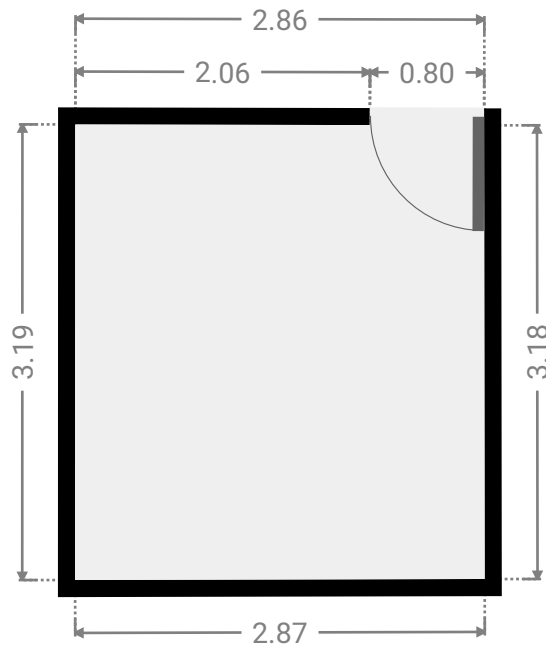

▼ **Toilet**  
Ground Floor

WIDTH: 0.86 m • LENGTH: 1.97 m  
AREA: 1.69 m<sup>2</sup> • PERIMETER: 5.66 m

▼ **Bedroom**  
Ground Floor

WIDTH: 3.28 m • LENGTH: 3.27 m  
AREA: 10.73 m<sup>2</sup> • PERIMETER: 13.10 m

FLOORS: 1

▼ **Bedroom**  
Ground Floor

WIDTH: 3.28 m • LENGTH: 4.17 m  
AREA: 13.68 m<sup>2</sup> • PERIMETER: 14.90 m

▼ **Bedroom**  
Ground Floor

WIDTH: 2.87 m • LENGTH: 3.19 m  
AREA: 9.12 m<sup>2</sup> • PERIMETER: 12.09 m

FLOORS: 1

▼ **Laundry Room**  
Ground Floor

WIDTH: 3.59 m • LENGTH: 3.03 m  
AREA: 10.88 m<sup>2</sup> • PERIMETER: 13.24 m

▼ **Living Room**  
Ground Floor

WIDTH: 3.59 m • LENGTH: 4.46 m  
AREA: 16.01 m<sup>2</sup> • PERIMETER: 16.10 m

FLOORS: 1

▼ **Other**  
Ground Floor

WIDTH: 6.00 m • LENGTH: 3.67 m  
AREA: 22.02 m<sup>2</sup> • PERIMETER: 19.34 m

▼ **Other**  
Ground Floor

WIDTH: 15.45 m • LENGTH: 1.42 m  
AREA: 21.91 m<sup>2</sup> • PERIMETER: 33.74 m