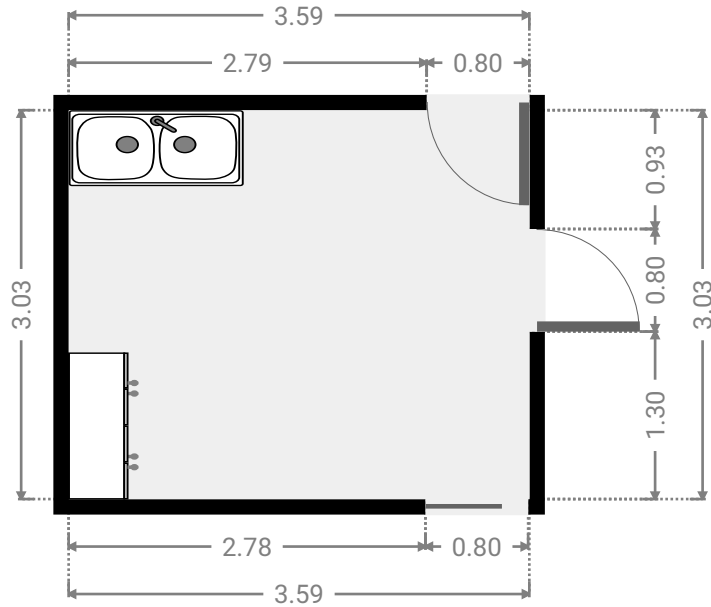

▼ **Toilet**  
Ground Floor

WIDTH: 0.86 m • LENGTH: 1.97 m  
AREA: 1.69 m<sup>2</sup> • PERIMETER: 5.66 m

▼ **Bedroom**  
Ground Floor

WIDTH: 3.28 m • LENGTH: 3.27 m  
AREA: 10.73 m<sup>2</sup> • PERIMETER: 13.10 m

FLOORS: 1

▼ **Bedroom**  
Ground Floor

WIDTH: 3.28 m • LENGTH: 4.17 m  
AREA: 13.68 m<sup>2</sup> • PERIMETER: 14.90 m

▼ **Bedroom**  
Ground Floor

WIDTH: 2.87 m • LENGTH: 3.19 m  
AREA: 9.12 m<sup>2</sup> • PERIMETER: 12.09 m

FLOORS: 1

▼ **Laundry Room**  
Ground Floor

WIDTH: 3.59 m • LENGTH: 3.03 m  
AREA: 10.88 m<sup>2</sup> • PERIMETER: 13.24 m

▼ **Living Room**  
Ground Floor

WIDTH: 3.59 m • LENGTH: 4.46 m  
AREA: 16.01 m<sup>2</sup> • PERIMETER: 16.10 m

FLOORS: 1

▼ **Other**  
Ground Floor

WIDTH: 6.00 m • LENGTH: 3.67 m  
AREA: 22.02 m<sup>2</sup> • PERIMETER: 19.34 m

▼ **Other**  
Ground Floor

WIDTH: 15.45 m • LENGTH: 1.42 m  
AREA: 21.91 m<sup>2</sup> • PERIMETER: 33.74 m