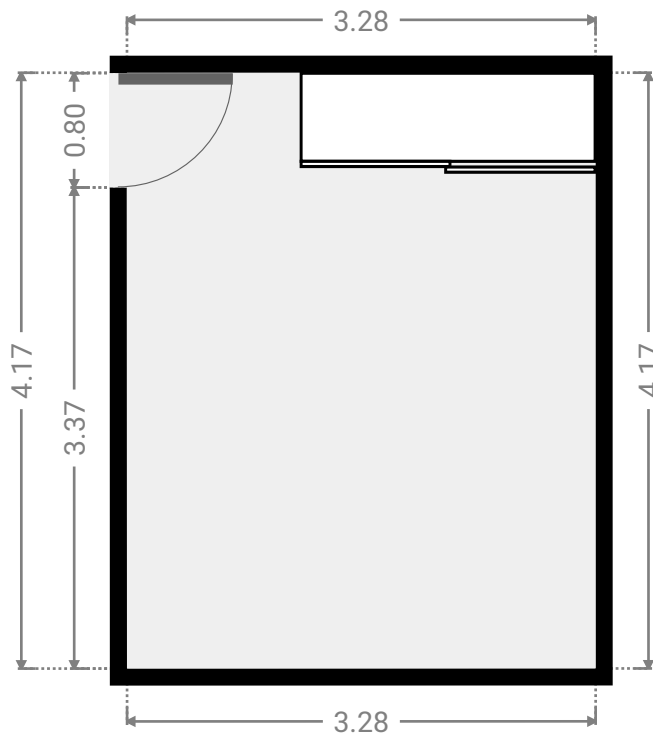

FLOORS: 1

▼ **Hall**  
Ground Floor

WIDTH: 2.90 m • LENGTH: 2.20 m  
AREA: 4.70 m<sup>2</sup> • PERIMETER: 10.16 m

▼ **Bathroom**  
Ground Floor

WIDTH: 1.77 m • LENGTH: 2.76 m  
AREA: 4.89 m<sup>2</sup> • PERIMETER: 9.06 m

▼ **Toilet**  
Ground Floor

WIDTH: 0.86 m • LENGTH: 1.97 m  
AREA: 1.69 m<sup>2</sup> • PERIMETER: 5.66 m

▼ **Bedroom**  
Ground Floor

WIDTH: 3.28 m • LENGTH: 3.27 m  
AREA: 10.73 m<sup>2</sup> • PERIMETER: 13.10 m

FLOORS: 1

▼ **Bedroom**  
Ground Floor

WIDTH: 3.28 m • LENGTH: 4.17 m  
AREA: 13.68 m<sup>2</sup> • PERIMETER: 14.90 m

▼ **Bedroom**  
Ground Floor

WIDTH: 2.87 m • LENGTH: 3.19 m  
AREA: 9.12 m<sup>2</sup> • PERIMETER: 12.09 m

FLOORS: 1

▼ **Other**  
Ground Floor

WIDTH: 6.00 m • LENGTH: 3.67 m  
AREA: 22.02 m<sup>2</sup> • PERIMETER: 19.34 m

▼ **Other**  
Ground Floor

WIDTH: 15.45 m • LENGTH: 1.42 m  
AREA: 21.91 m<sup>2</sup> • PERIMETER: 33.74 m