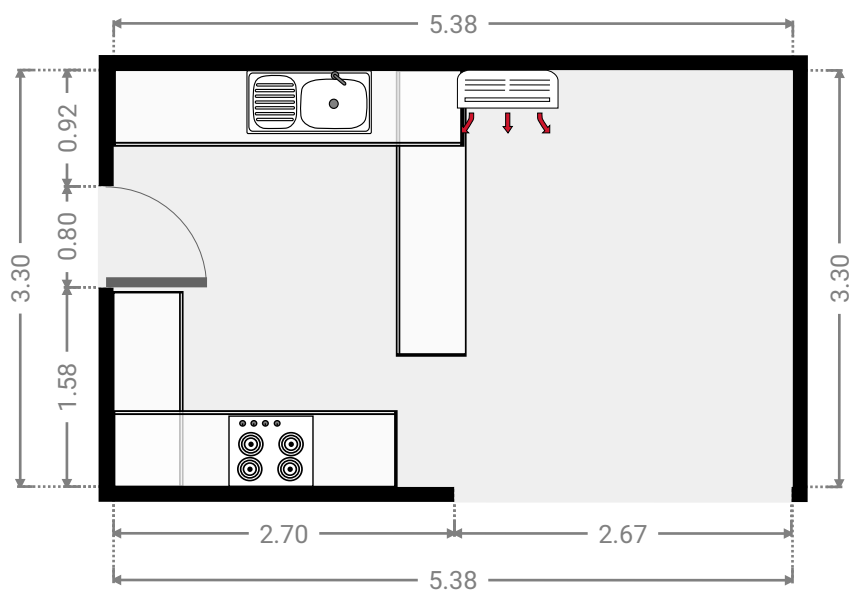

▼ **Living Room**  
Ground Floor

WIDTH: 5.38 m • LENGTH: 4.17 m  
AREA: 22.43 m<sup>2</sup> • PERIMETER: 19.10 m

▼ **Kitchen**  
Ground Floor

WIDTH: 5.38 m • LENGTH: 3.30 m  
AREA: 17.76 m<sup>2</sup> • PERIMETER: 17.36 m

FLOORS: 1

▼ **Hall**  
Ground Floor

WIDTH: 2.90 m • LENGTH: 2.20 m  
AREA: 4.70 m<sup>2</sup> • PERIMETER: 10.16 m

▼ **Bathroom**  
Ground Floor

WIDTH: 1.77 m • LENGTH: 2.76 m  
AREA: 4.89 m<sup>2</sup> • PERIMETER: 9.06 m

▼ **Toilet**  
Ground Floor

WIDTH: 0.86 m • LENGTH: 1.97 m  
AREA: 1.69 m<sup>2</sup> • PERIMETER: 5.66 m

▼ **Bedroom**  
Ground Floor

WIDTH: 3.28 m • LENGTH: 3.27 m  
AREA: 10.73 m<sup>2</sup> • PERIMETER: 13.10 m

FLOORS: 1

▼ **Bedroom**  
Ground Floor

WIDTH: 3.28 m • LENGTH: 4.17 m  
AREA: 13.68 m<sup>2</sup> • PERIMETER: 14.90 m

▼ **Bedroom**  
Ground Floor

WIDTH: 2.87 m • LENGTH: 3.19 m  
AREA: 9.12 m<sup>2</sup> • PERIMETER: 12.09 m