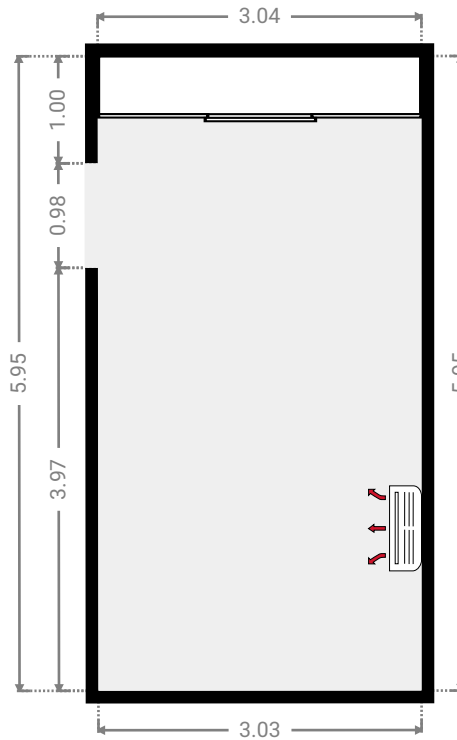

321 Farm Street

Created on
2021-07-05

Floors
2

▼ Ground Floor

▼ **Bedroom**
Ground Floor

WIDTH: 3.03 m • LENGTH: 5.95 m
AREA: 18.05 m² • PERIMETER: 17.97 m

▼ **Hall**
Ground Floor

WIDTH: 1.39 m • LENGTH: 2.42 m
AREA: 3.37 m² • PERIMETER: 7.62 m

▼ Laundry Room
Ground Floor

WIDTH: 3.11 m • LENGTH: 4.95 m
AREA: 11.04 m² • PERIMETER: 16.08 m

▼ Living Room
Ground Floor

WIDTH: 4.20 m • LENGTH: 5.20 m
AREA: 18.63 m² • PERIMETER: 18.80 m

▼ **Bathroom**
Ground Floor

WIDTH: 1.87 m • LENGTH: 2.50 m
AREA: 4.68 m² • PERIMETER: 8.74 m

▼ **Kitchen**
Ground Floor

WIDTH: 1.87 m • LENGTH: 2.58 m
AREA: 4.86 m² • PERIMETER: 8.93 m

▼ Other
Ground Floor

WIDTH: 6.26 m • LENGTH: 2.37 m
AREA: 14.83 m² • PERIMETER: 17.25 m

WIDTH: 2.67 m • LENGTH: 4.69 m
AREA: 12.52 m² • PERIMETER: 14.72 m

▼ **Bedroom**
1st Floor

WIDTH: 2.69 m • LENGTH: 3.00 m
AREA: 8.07 m² • PERIMETER: 11.38 m

▼ Bathroom
1st Floor

WIDTH: 2.70 m • LENGTH: 2.00 m
AREA: 4.83 m² • PERIMETER: 9.32 m