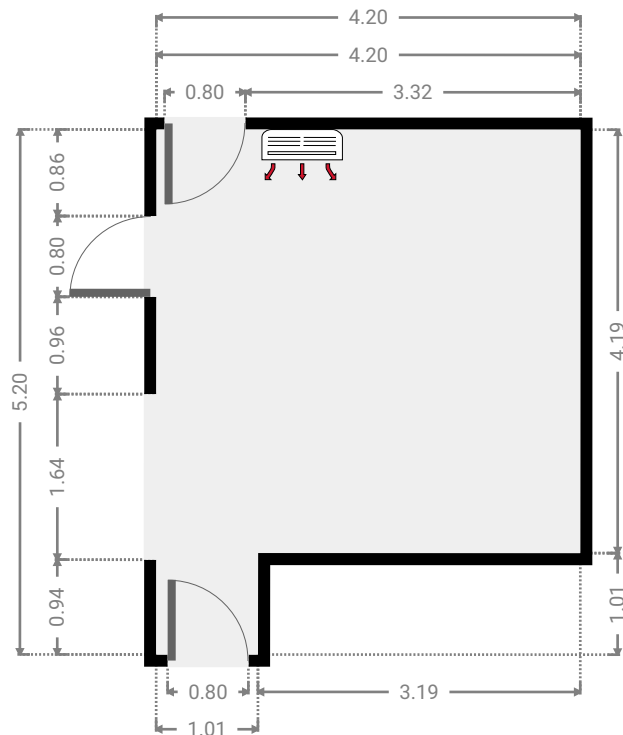

321 Farm Street

Created on
2021-07-05

Floors
2

▼ Ground Floor

▼ **Bedroom**
Ground Floor

WIDTH: 3.03 m • LENGTH: 5.95 m
AREA: 18.05 m² • PERIMETER: 17.97 m

▼ **Hall**
Ground Floor

WIDTH: 1.39 m • LENGTH: 2.42 m
AREA: 3.37 m² • PERIMETER: 7.62 m

▼ Laundry Room
Ground Floor

WIDTH: 3.11 m • LENGTH: 4.95 m
AREA: 11.04 m² • PERIMETER: 16.08 m

▼ Living Room
Ground Floor

WIDTH: 4.20 m • LENGTH: 5.20 m
AREA: 18.63 m² • PERIMETER: 18.80 m

▼ **Bathroom**
Ground Floor

WIDTH: 1.87 m • LENGTH: 2.50 m
AREA: 4.68 m² • PERIMETER: 8.74 m

▼ **Kitchen**
Ground Floor

WIDTH: 1.87 m • LENGTH: 2.58 m
AREA: 4.86 m² • PERIMETER: 8.93 m

▼ Other
Ground Floor

WIDTH: 6.26 m • LENGTH: 2.37 m
AREA: 14.83 m² • PERIMETER: 17.25 m

▼ 1st Floor

▼ Living Room
1st Floor

WIDTH: 3.65 m • LENGTH: 4.19 m
AREA: 15.30 m² • PERIMETER: 15.68 m

▼ Hall
1st Floor

WIDTH: 2.08 m • LENGTH: 3.57 m
AREA: 4.55 m² • PERIMETER: 12.40 m

▼ **Kitchen**
1st Floor