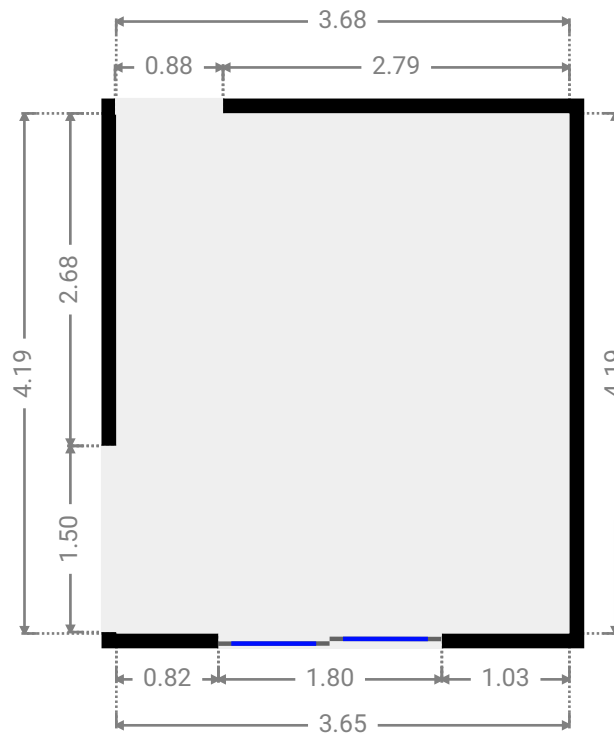

WIDTH: 1.87 m • LENGTH: 2.50 m
AREA: 4.68 m² • PERIMETER: 8.74 m

▼ **Kitchen**
Ground Floor

WIDTH: 1.87 m • LENGTH: 2.58 m
AREA: 4.86 m² • PERIMETER: 8.93 m

▼ Other
Ground Floor

WIDTH: 6.26 m • LENGTH: 2.37 m
AREA: 14.83 m² • PERIMETER: 17.25 m

▼ 1st Floor

▼ Living Room
1st Floor

WIDTH: 3.65 m • LENGTH: 4.19 m
AREA: 15.30 m² • PERIMETER: 15.68 m

▼ Hall
1st Floor

WIDTH: 2.08 m • LENGTH: 3.57 m
AREA: 4.55 m² • PERIMETER: 12.40 m

▼ **Kitchen**
1st Floor

WIDTH: 2.67 m • LENGTH: 4.69 m
AREA: 12.52 m² • PERIMETER: 14.72 m

▼ **Bedroom**
1st Floor

WIDTH: 2.69 m • LENGTH: 3.00 m
AREA: 8.07 m² • PERIMETER: 11.38 m

▼ Bathroom
1st Floor

WIDTH: 2.70 m • LENGTH: 2.00 m
AREA: 4.83 m² • PERIMETER: 9.32 m

▼ Other
1st Floor

WIDTH: 3.11 m • LENGTH: 1.48 m
AREA: 4.60 m² • PERIMETER: 9.18 m

▼ Other
1st Floor

WIDTH: 1.02 m • LENGTH: 1.17 m
AREA: 1.19 m² • PERIMETER: 4.37 m