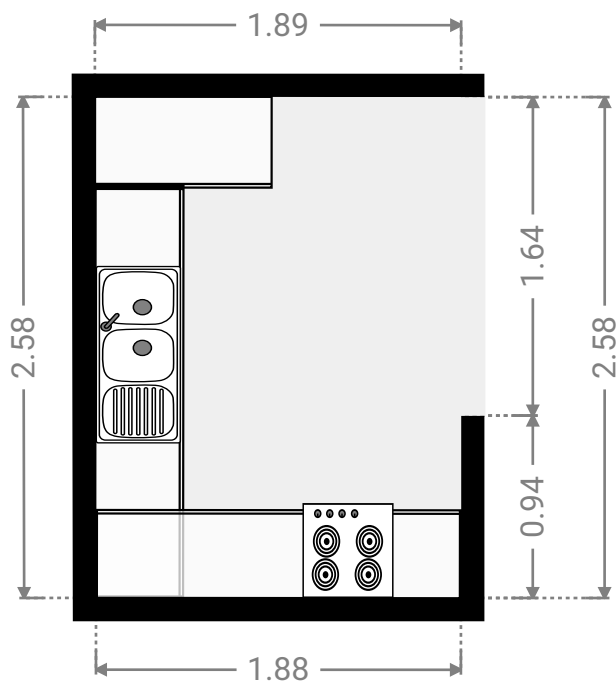

▼ Laundry Room
Ground Floor

WIDTH: 3.11 m • LENGTH: 4.95 m
AREA: 11.04 m² • PERIMETER: 16.08 m

▼ Living Room
Ground Floor

WIDTH: 4.20 m • LENGTH: 5.20 m
AREA: 18.63 m² • PERIMETER: 18.80 m

▼ **Bathroom**
Ground Floor

WIDTH: 1.87 m • LENGTH: 2.50 m
AREA: 4.68 m² • PERIMETER: 8.74 m

▼ **Kitchen**
Ground Floor

WIDTH: 1.87 m • LENGTH: 2.58 m
AREA: 4.86 m² • PERIMETER: 8.93 m

▼ Other
Ground Floor

WIDTH: 6.26 m • LENGTH: 2.37 m
AREA: 14.83 m² • PERIMETER: 17.25 m

▼ 1st Floor

▼ Living Room
1st Floor

WIDTH: 3.65 m • LENGTH: 4.19 m
AREA: 15.30 m² • PERIMETER: 15.68 m

▼ Hall
1st Floor

WIDTH: 2.08 m • LENGTH: 3.57 m
AREA: 4.55 m² • PERIMETER: 12.40 m

▼ **Kitchen**
1st Floor

WIDTH: 2.67 m • LENGTH: 4.69 m
AREA: 12.52 m² • PERIMETER: 14.72 m

▼ **Bedroom**
1st Floor

WIDTH: 2.69 m • LENGTH: 3.00 m
AREA: 8.07 m² • PERIMETER: 11.38 m

▼ Bathroom
1st Floor

WIDTH: 2.70 m • LENGTH: 2.00 m
AREA: 4.83 m² • PERIMETER: 9.32 m