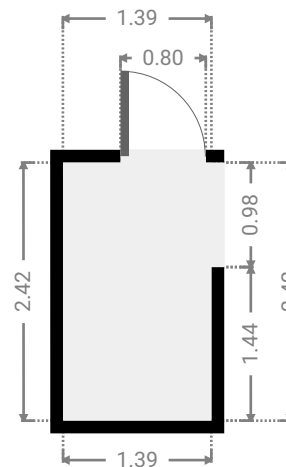

321 Farm Street

Created on
2021-07-05

Floors
2

▼ Ground Floor

▼ **Bedroom**
Ground Floor

WIDTH: 3.03 m • LENGTH: 5.95 m
AREA: 18.05 m² • PERIMETER: 17.97 m

▼ **Hall**
Ground Floor

WIDTH: 1.39 m • LENGTH: 2.42 m
AREA: 3.37 m² • PERIMETER: 7.62 m

▼ Laundry Room
Ground Floor

WIDTH: 3.11 m • LENGTH: 4.95 m
AREA: 11.04 m² • PERIMETER: 16.08 m

▼ Living Room
Ground Floor

WIDTH: 4.20 m • LENGTH: 5.20 m
AREA: 18.63 m² • PERIMETER: 18.80 m

▼ **Bathroom**
Ground Floor

WIDTH: 1.87 m • LENGTH: 2.50 m
AREA: 4.68 m² • PERIMETER: 8.74 m

▼ **Kitchen**
Ground Floor

WIDTH: 1.87 m • LENGTH: 2.58 m
AREA: 4.86 m² • PERIMETER: 8.93 m

▼ Other
Ground Floor

WIDTH: 6.26 m • LENGTH: 2.37 m
AREA: 14.83 m² • PERIMETER: 17.25 m

WIDTH: 2.67 m • LENGTH: 4.69 m
AREA: 12.52 m² • PERIMETER: 14.72 m

▼ **Bedroom**
1st Floor

WIDTH: 2.69 m • LENGTH: 3.00 m
AREA: 8.07 m² • PERIMETER: 11.38 m

▼ Bathroom
1st Floor

WIDTH: 2.70 m • LENGTH: 2.00 m
AREA: 4.83 m² • PERIMETER: 9.32 m