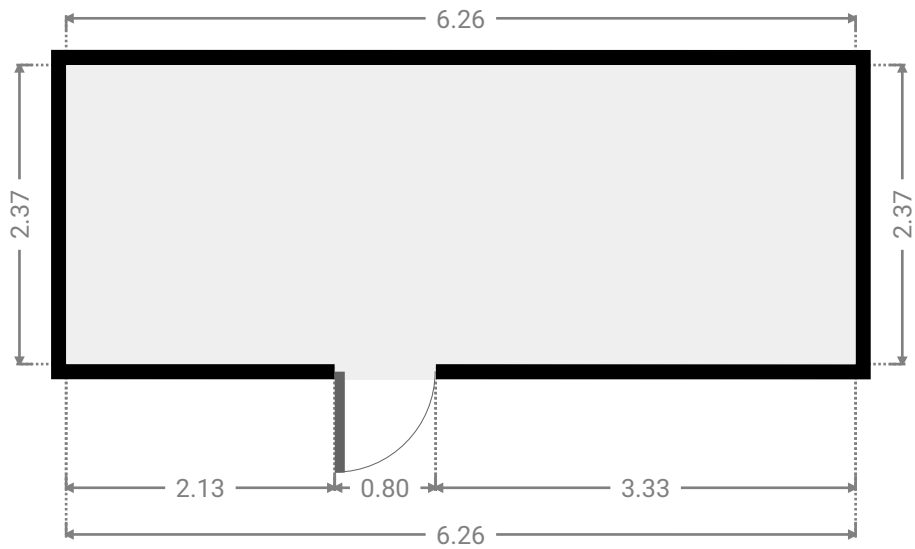

WIDTH: 1.87 m • LENGTH: 2.50 m
AREA: 4.68 m² • PERIMETER: 8.74 m

▼ **Kitchen**
Ground Floor

WIDTH: 1.87 m • LENGTH: 2.58 m
AREA: 4.86 m² • PERIMETER: 8.93 m

▼ Other
Ground Floor

WIDTH: 6.26 m • LENGTH: 2.37 m
AREA: 14.83 m² • PERIMETER: 17.25 m

▼ 1st Floor

▼ Living Room
1st Floor

WIDTH: 3.65 m • LENGTH: 4.19 m
AREA: 15.30 m² • PERIMETER: 15.68 m

▼ Hall
1st Floor

WIDTH: 2.08 m • LENGTH: 3.57 m
AREA: 4.55 m² • PERIMETER: 12.40 m

▼ **Kitchen**
1st Floor

WIDTH: 2.67 m • LENGTH: 4.69 m
AREA: 12.52 m² • PERIMETER: 14.72 m

▼ **Bedroom**
1st Floor

WIDTH: 2.69 m • LENGTH: 3.00 m
AREA: 8.07 m² • PERIMETER: 11.38 m

▼ Bathroom
1st Floor

WIDTH: 2.70 m • LENGTH: 2.00 m
AREA: 4.83 m² • PERIMETER: 9.32 m

▼ Other
1st Floor

WIDTH: 3.11 m • LENGTH: 1.48 m
AREA: 4.60 m² • PERIMETER: 9.18 m

▼ Other
1st Floor

WIDTH: 1.02 m • LENGTH: 1.17 m
AREA: 1.19 m² • PERIMETER: 4.37 m