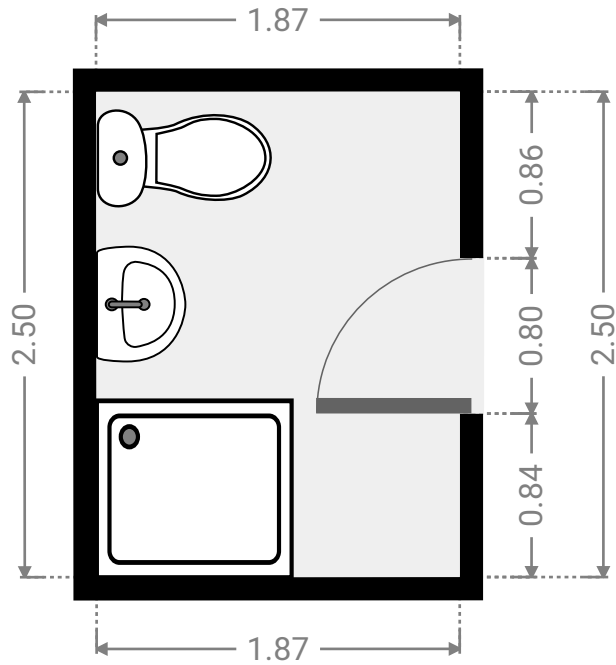

▼ Laundry Room
Ground Floor

WIDTH: 3.11 m • LENGTH: 4.95 m
AREA: 11.04 m² • PERIMETER: 16.08 m

▼ Living Room
Ground Floor

WIDTH: 4.20 m • LENGTH: 5.20 m
AREA: 18.63 m² • PERIMETER: 18.80 m

▼ **Bathroom**
Ground Floor

WIDTH: 1.87 m • LENGTH: 2.50 m
AREA: 4.68 m² • PERIMETER: 8.74 m

▼ **Kitchen**
Ground Floor

WIDTH: 1.87 m • LENGTH: 2.58 m
AREA: 4.86 m² • PERIMETER: 8.93 m

▼ Other
Ground Floor

WIDTH: 6.26 m • LENGTH: 2.37 m
AREA: 14.83 m² • PERIMETER: 17.25 m

▼ 1st Floor

▼ Living Room
1st Floor

WIDTH: 3.65 m • LENGTH: 4.19 m
AREA: 15.30 m² • PERIMETER: 15.68 m

▼ Hall
1st Floor

WIDTH: 2.08 m • LENGTH: 3.57 m
AREA: 4.55 m² • PERIMETER: 12.40 m

▼ **Kitchen**
1st Floor

WIDTH: 2.67 m • LENGTH: 4.69 m
AREA: 12.52 m² • PERIMETER: 14.72 m

▼ **Bedroom**
1st Floor

WIDTH: 2.69 m • LENGTH: 3.00 m
AREA: 8.07 m² • PERIMETER: 11.38 m

▼ Bathroom
1st Floor

WIDTH: 2.70 m • LENGTH: 2.00 m
AREA: 4.83 m² • PERIMETER: 9.32 m