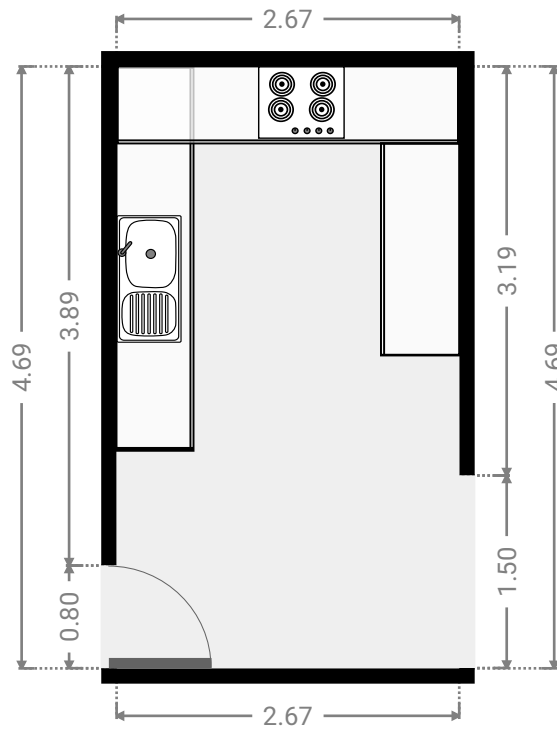

WIDTH: 1.87 m • LENGTH: 2.50 m
AREA: 4.68 m² • PERIMETER: 8.74 m

▼ **Kitchen**
Ground Floor

WIDTH: 1.87 m • LENGTH: 2.58 m
AREA: 4.86 m² • PERIMETER: 8.93 m

▼ Other
Ground Floor

WIDTH: 6.26 m • LENGTH: 2.37 m
AREA: 14.83 m² • PERIMETER: 17.25 m

▼ 1st Floor

▼ Living Room
1st Floor

WIDTH: 3.65 m • LENGTH: 4.19 m
AREA: 15.30 m² • PERIMETER: 15.68 m

▼ Hall
1st Floor

WIDTH: 2.08 m • LENGTH: 3.57 m
AREA: 4.55 m² • PERIMETER: 12.40 m

▼ **Kitchen**
1st Floor

WIDTH: 2.67 m • LENGTH: 4.69 m
AREA: 12.52 m² • PERIMETER: 14.72 m

▼ **Bedroom**
1st Floor

WIDTH: 2.69 m • LENGTH: 3.00 m
AREA: 8.07 m² • PERIMETER: 11.38 m

▼ Bathroom
1st Floor

WIDTH: 2.70 m • LENGTH: 2.00 m
AREA: 4.83 m² • PERIMETER: 9.32 m

▼ Bedroom
1st Floor

WIDTH: 3.67 m • LENGTH: 3.58 m
AREA: 12.58 m² • PERIMETER: 14.48 m

▼ **Bedroom**
1st Floor

WIDTH: 2.67 m • LENGTH: 3.07 m
AREA: 8.20 m² • PERIMETER: 11.48 m

▼ **Toilet**
1st Floor

WIDTH: 1.46 m • LENGTH: 0.91 m
AREA: 1.32 m² • PERIMETER: 4.73 m