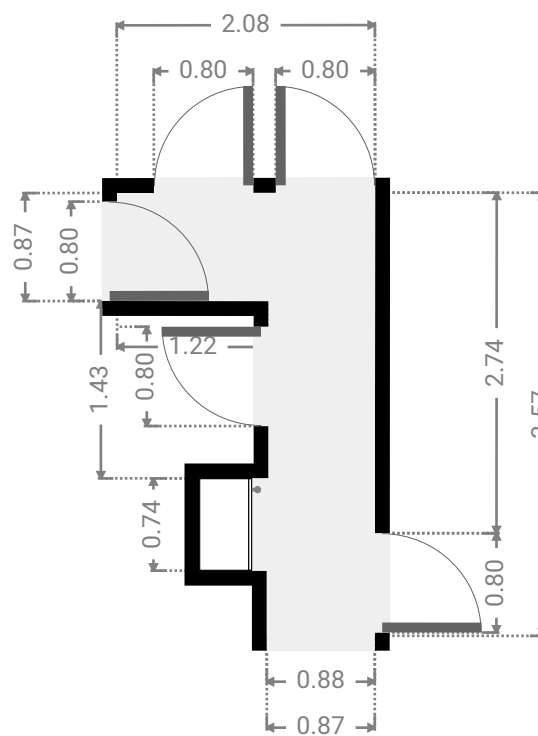

WIDTH: 1.87 m • LENGTH: 2.50 m
AREA: 4.68 m² • PERIMETER: 8.74 m

▼ **Kitchen**
Ground Floor

WIDTH: 1.87 m • LENGTH: 2.58 m
AREA: 4.86 m² • PERIMETER: 8.93 m

▼ Other
Ground Floor

WIDTH: 6.26 m • LENGTH: 2.37 m
AREA: 14.83 m² • PERIMETER: 17.25 m

▼ 1st Floor

▼ Living Room
1st Floor

WIDTH: 3.65 m • LENGTH: 4.19 m
AREA: 15.30 m² • PERIMETER: 15.68 m

▼ Hall
1st Floor

WIDTH: 2.08 m • LENGTH: 3.57 m
AREA: 4.55 m² • PERIMETER: 12.40 m

▼ **Kitchen**
1st Floor

WIDTH: 2.67 m • LENGTH: 4.69 m
AREA: 12.52 m² • PERIMETER: 14.72 m

▼ **Bedroom**
1st Floor

WIDTH: 2.69 m • LENGTH: 3.00 m
AREA: 8.07 m² • PERIMETER: 11.38 m

▼ Bathroom
1st Floor

WIDTH: 2.70 m • LENGTH: 2.00 m
AREA: 4.83 m² • PERIMETER: 9.32 m

▼ Other
1st Floor

WIDTH: 3.11 m • LENGTH: 1.48 m
AREA: 4.60 m² • PERIMETER: 9.18 m

▼ Other
1st Floor

WIDTH: 1.02 m • LENGTH: 1.17 m
AREA: 1.19 m² • PERIMETER: 4.37 m