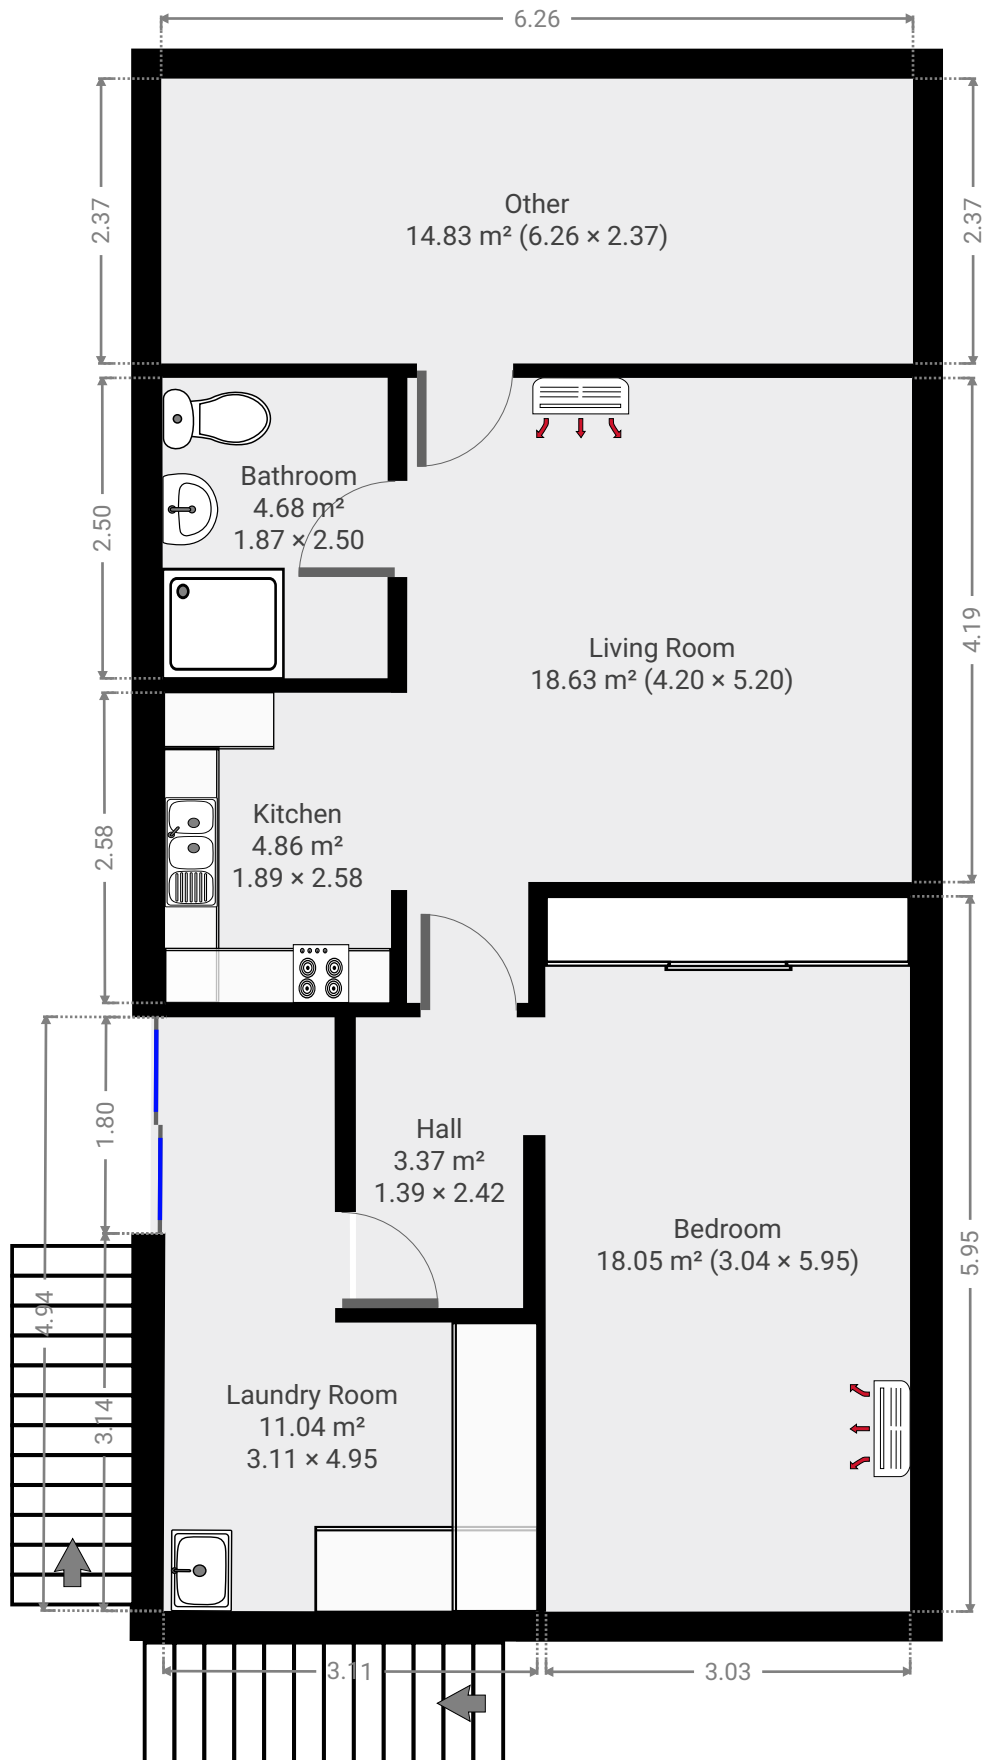

321 Farm Street

Created on
2021-07-05

Floors
2

▼ Ground Floor

▼ **Bedroom**
Ground Floor

WIDTH: 3.03 m • LENGTH: 5.95 m
AREA: 18.05 m² • PERIMETER: 17.97 m

▼ **Hall**
Ground Floor

WIDTH: 1.39 m • LENGTH: 2.42 m
AREA: 3.37 m² • PERIMETER: 7.62 m

▼ Laundry Room
Ground Floor

WIDTH: 3.11 m • LENGTH: 4.95 m
AREA: 11.04 m² • PERIMETER: 16.08 m

▼ Living Room
Ground Floor

WIDTH: 4.20 m • LENGTH: 5.20 m
AREA: 18.63 m² • PERIMETER: 18.80 m

▼ **Bathroom**
Ground Floor

WIDTH: 1.87 m • LENGTH: 2.50 m
AREA: 4.68 m² • PERIMETER: 8.74 m

▼ **Kitchen**
Ground Floor

WIDTH: 1.87 m • LENGTH: 2.58 m
AREA: 4.86 m² • PERIMETER: 8.93 m

▼ Other
Ground Floor

WIDTH: 6.26 m • LENGTH: 2.37 m
AREA: 14.83 m² • PERIMETER: 17.25 m

▼ 1st Floor

▼ Living Room
1st Floor

WIDTH: 3.65 m • LENGTH: 4.19 m
AREA: 15.30 m² • PERIMETER: 15.68 m

▼ Hall
1st Floor

WIDTH: 2.08 m • LENGTH: 3.57 m
AREA: 4.55 m² • PERIMETER: 12.40 m

▼ **Kitchen**
1st Floor