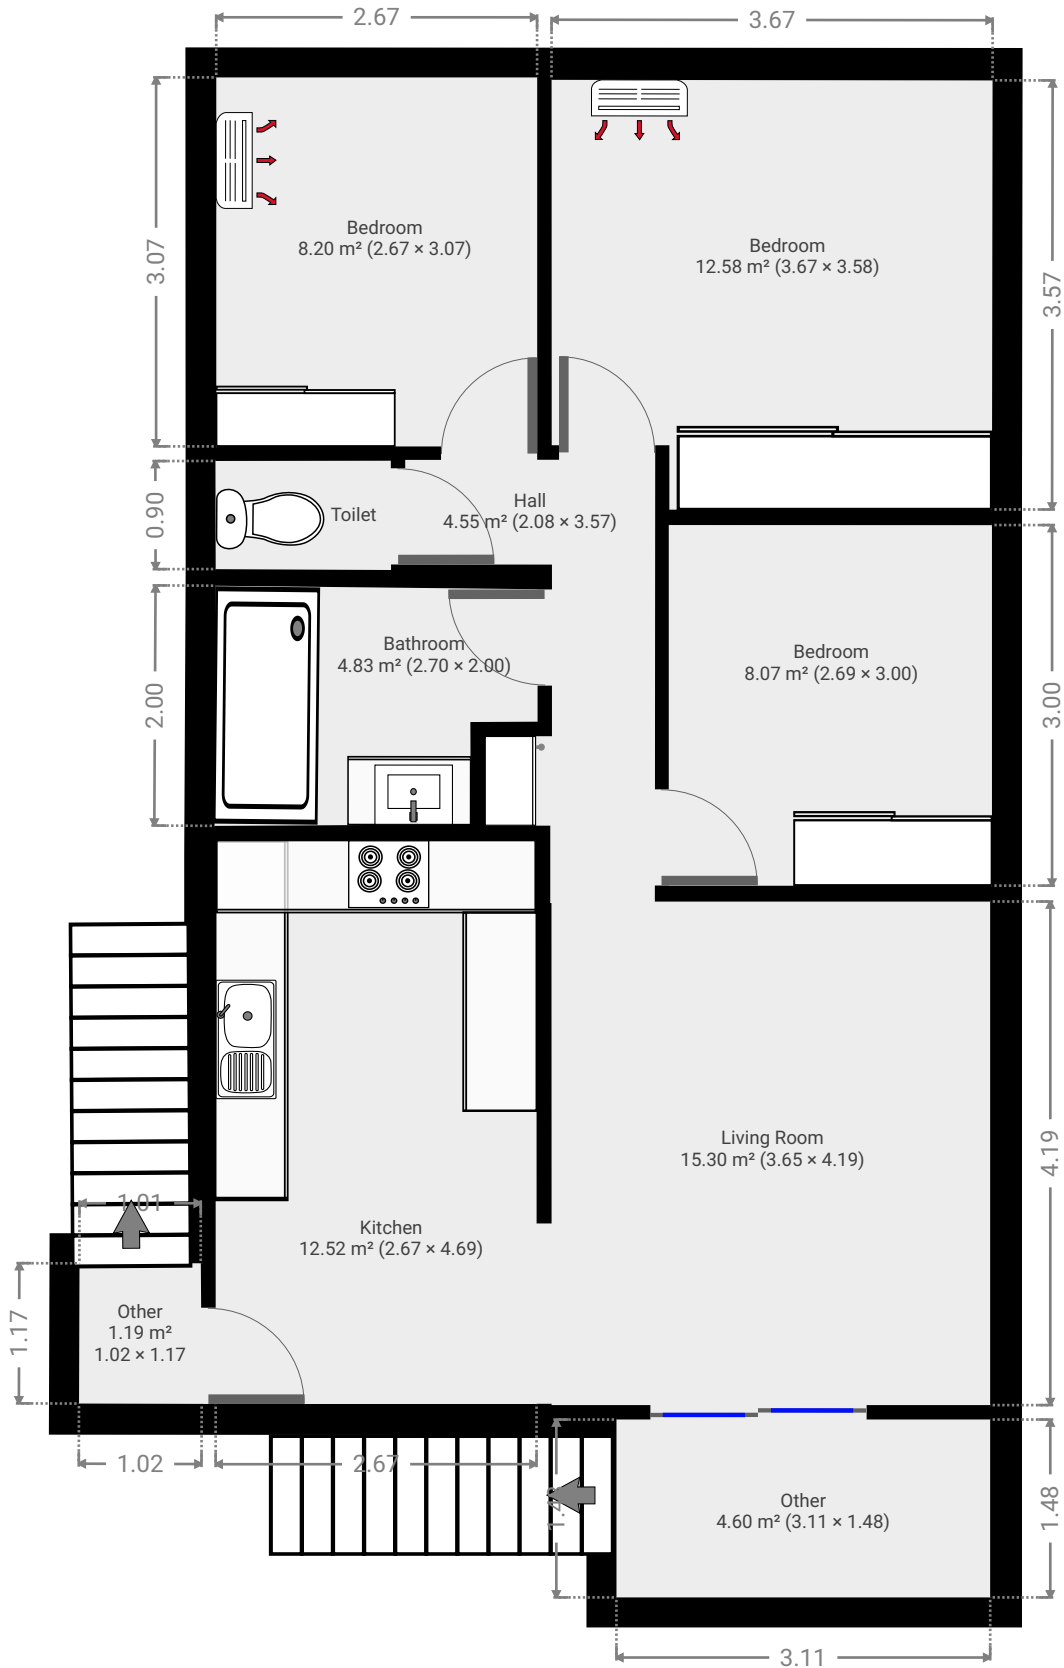

▼ Laundry Room
Ground Floor

WIDTH: 3.11 m • LENGTH: 4.95 m
AREA: 11.04 m² • PERIMETER: 16.08 m

▼ Living Room
Ground Floor

WIDTH: 4.20 m • LENGTH: 5.20 m
AREA: 18.63 m² • PERIMETER: 18.80 m

▼ **Bathroom**
Ground Floor

WIDTH: 1.87 m • LENGTH: 2.50 m
AREA: 4.68 m² • PERIMETER: 8.74 m

▼ **Kitchen**
Ground Floor

WIDTH: 1.87 m • LENGTH: 2.58 m
AREA: 4.86 m² • PERIMETER: 8.93 m

▼ Other
Ground Floor

WIDTH: 6.26 m • LENGTH: 2.37 m
AREA: 14.83 m² • PERIMETER: 17.25 m

▼ 1st Floor

▼ Living Room
1st Floor

WIDTH: 3.65 m • LENGTH: 4.19 m
AREA: 15.30 m² • PERIMETER: 15.68 m

▼ Hall
1st Floor

WIDTH: 2.08 m • LENGTH: 3.57 m
AREA: 4.55 m² • PERIMETER: 12.40 m

▼ **Kitchen**
1st Floor

WIDTH: 2.67 m • LENGTH: 4.69 m
AREA: 12.52 m² • PERIMETER: 14.72 m

▼ **Bedroom**
1st Floor

WIDTH: 2.69 m • LENGTH: 3.00 m
AREA: 8.07 m² • PERIMETER: 11.38 m

▼ Bathroom
1st Floor

WIDTH: 2.70 m • LENGTH: 2.00 m
AREA: 4.83 m² • PERIMETER: 9.32 m