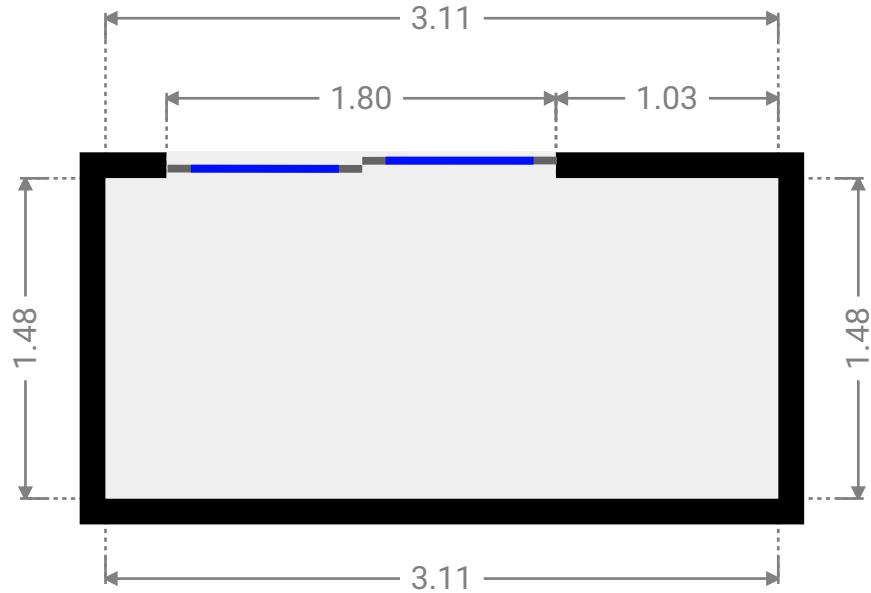

WIDTH: 1.87 m • LENGTH: 2.50 m
AREA: 4.68 m² • PERIMETER: 8.74 m

▼ **Kitchen**
Ground Floor

WIDTH: 1.87 m • LENGTH: 2.58 m
AREA: 4.86 m² • PERIMETER: 8.93 m

▼ Other
Ground Floor

WIDTH: 6.26 m • LENGTH: 2.37 m
AREA: 14.83 m² • PERIMETER: 17.25 m

WIDTH: 2.67 m • LENGTH: 4.69 m
AREA: 12.52 m² • PERIMETER: 14.72 m

▼ **Bedroom**
1st Floor

WIDTH: 2.69 m • LENGTH: 3.00 m
AREA: 8.07 m² • PERIMETER: 11.38 m

▼ Bathroom
1st Floor

WIDTH: 2.70 m • LENGTH: 2.00 m
AREA: 4.83 m² • PERIMETER: 9.32 m

▼ Bedroom
1st Floor

WIDTH: 3.67 m • LENGTH: 3.58 m
AREA: 12.58 m² • PERIMETER: 14.48 m

▼ **Bedroom**
1st Floor

WIDTH: 2.67 m • LENGTH: 3.07 m
AREA: 8.20 m² • PERIMETER: 11.48 m

▼ **Toilet**
1st Floor

WIDTH: 1.46 m • LENGTH: 0.91 m
AREA: 1.32 m² • PERIMETER: 4.73 m

▼ Other
1st Floor

WIDTH: 3.11 m • LENGTH: 1.48 m
AREA: 4.60 m² • PERIMETER: 9.18 m

▼ Other
1st Floor

WIDTH: 1.02 m • LENGTH: 1.17 m
AREA: 1.19 m² • PERIMETER: 4.37 m