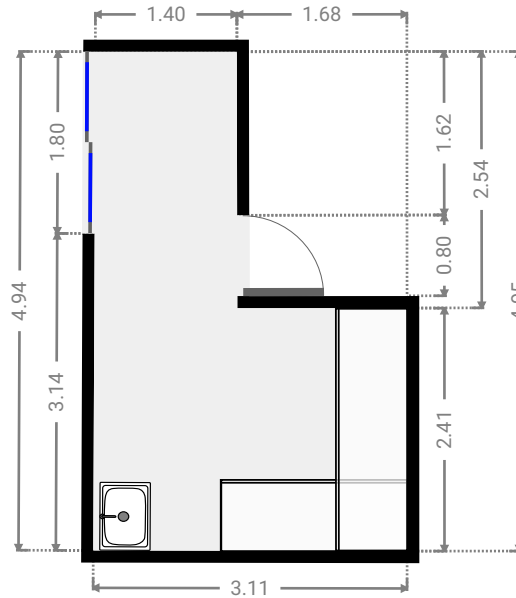

321 Farm Street

Created on
2021-07-05

Floors
2

▼ Ground Floor

▼ **Bedroom**
Ground Floor

WIDTH: 3.03 m • LENGTH: 5.95 m
AREA: 18.05 m² • PERIMETER: 17.97 m

▼ **Hall**
Ground Floor

WIDTH: 1.39 m • LENGTH: 2.42 m
AREA: 3.37 m² • PERIMETER: 7.62 m

▼ Laundry Room
Ground Floor

WIDTH: 3.11 m • LENGTH: 4.95 m
AREA: 11.04 m² • PERIMETER: 16.08 m

▼ Living Room
Ground Floor

WIDTH: 4.20 m • LENGTH: 5.20 m
AREA: 18.63 m² • PERIMETER: 18.80 m

▼ **Bathroom**
Ground Floor

WIDTH: 1.87 m • LENGTH: 2.50 m
AREA: 4.68 m² • PERIMETER: 8.74 m

▼ **Kitchen**
Ground Floor

WIDTH: 1.87 m • LENGTH: 2.58 m
AREA: 4.86 m² • PERIMETER: 8.93 m

▼ Other
Ground Floor

WIDTH: 6.26 m • LENGTH: 2.37 m
AREA: 14.83 m² • PERIMETER: 17.25 m

WIDTH: 2.67 m • LENGTH: 4.69 m
AREA: 12.52 m² • PERIMETER: 14.72 m

▼ **Bedroom**
1st Floor

WIDTH: 2.69 m • LENGTH: 3.00 m
AREA: 8.07 m² • PERIMETER: 11.38 m

▼ Bathroom
1st Floor

WIDTH: 2.70 m • LENGTH: 2.00 m
AREA: 4.83 m² • PERIMETER: 9.32 m