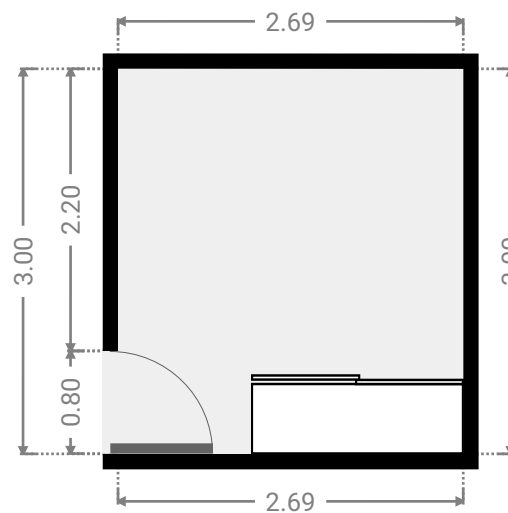

WIDTH: 1.87 m • LENGTH: 2.50 m
AREA: 4.68 m² • PERIMETER: 8.74 m

▼ **Kitchen**
Ground Floor

WIDTH: 1.87 m • LENGTH: 2.58 m
AREA: 4.86 m² • PERIMETER: 8.93 m

▼ Other
Ground Floor

WIDTH: 6.26 m • LENGTH: 2.37 m
AREA: 14.83 m² • PERIMETER: 17.25 m

▼ 1st Floor

▼ Living Room
1st Floor

WIDTH: 3.65 m • LENGTH: 4.19 m
AREA: 15.30 m² • PERIMETER: 15.68 m

▼ Hall
1st Floor

WIDTH: 2.08 m • LENGTH: 3.57 m
AREA: 4.55 m² • PERIMETER: 12.40 m

▼ **Kitchen**
1st Floor

WIDTH: 2.67 m • LENGTH: 4.69 m
AREA: 12.52 m² • PERIMETER: 14.72 m

▼ **Bedroom**
1st Floor

WIDTH: 2.69 m • LENGTH: 3.00 m
AREA: 8.07 m² • PERIMETER: 11.38 m

▼ Bathroom
1st Floor

WIDTH: 2.70 m • LENGTH: 2.00 m
AREA: 4.83 m² • PERIMETER: 9.32 m

▼ Bedroom
1st Floor

WIDTH: 3.67 m • LENGTH: 3.58 m
AREA: 12.58 m² • PERIMETER: 14.48 m

▼ **Bedroom**
1st Floor

WIDTH: 2.67 m • LENGTH: 3.07 m
AREA: 8.20 m² • PERIMETER: 11.48 m

▼ **Toilet**
1st Floor

WIDTH: 1.46 m • LENGTH: 0.91 m
AREA: 1.32 m² • PERIMETER: 4.73 m