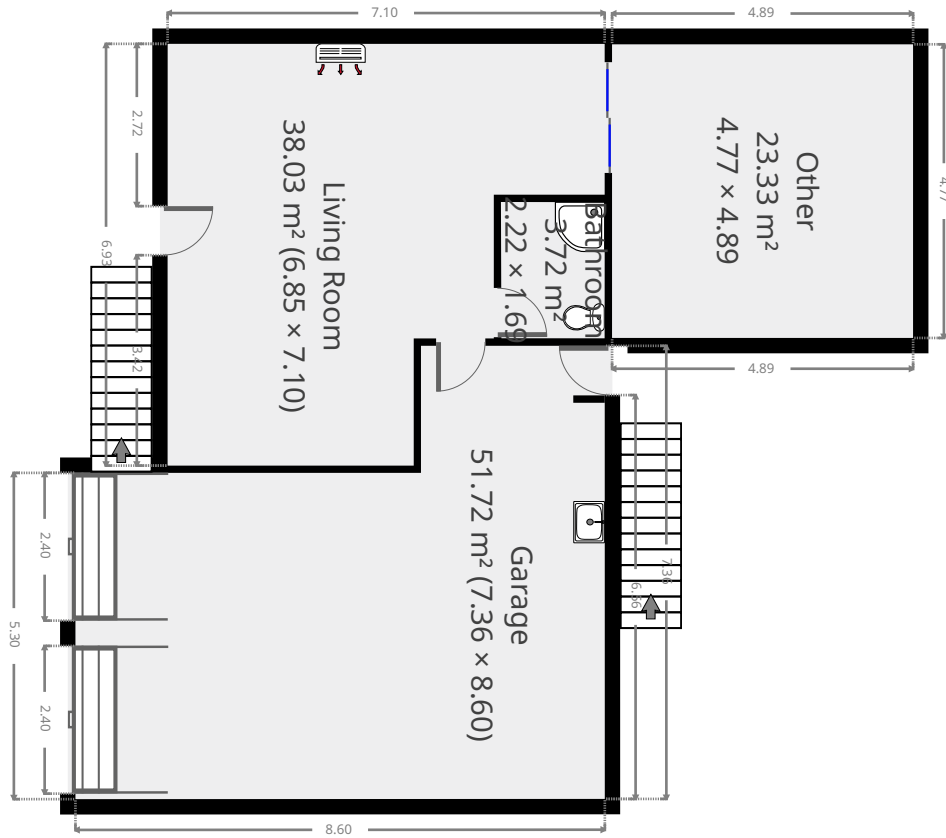

## ▼ Ground Floor

TOTAL AREA: 116.77 m<sup>2</sup> • LIVING AREA: 65.05 m<sup>2</sup> • ROOMS: 4

## ▼ 1st Floor

TOTAL AREA: 92.88 m<sup>2</sup> • LIVING AREA: 92.88 m<sup>2</sup> • ROOMS: 10