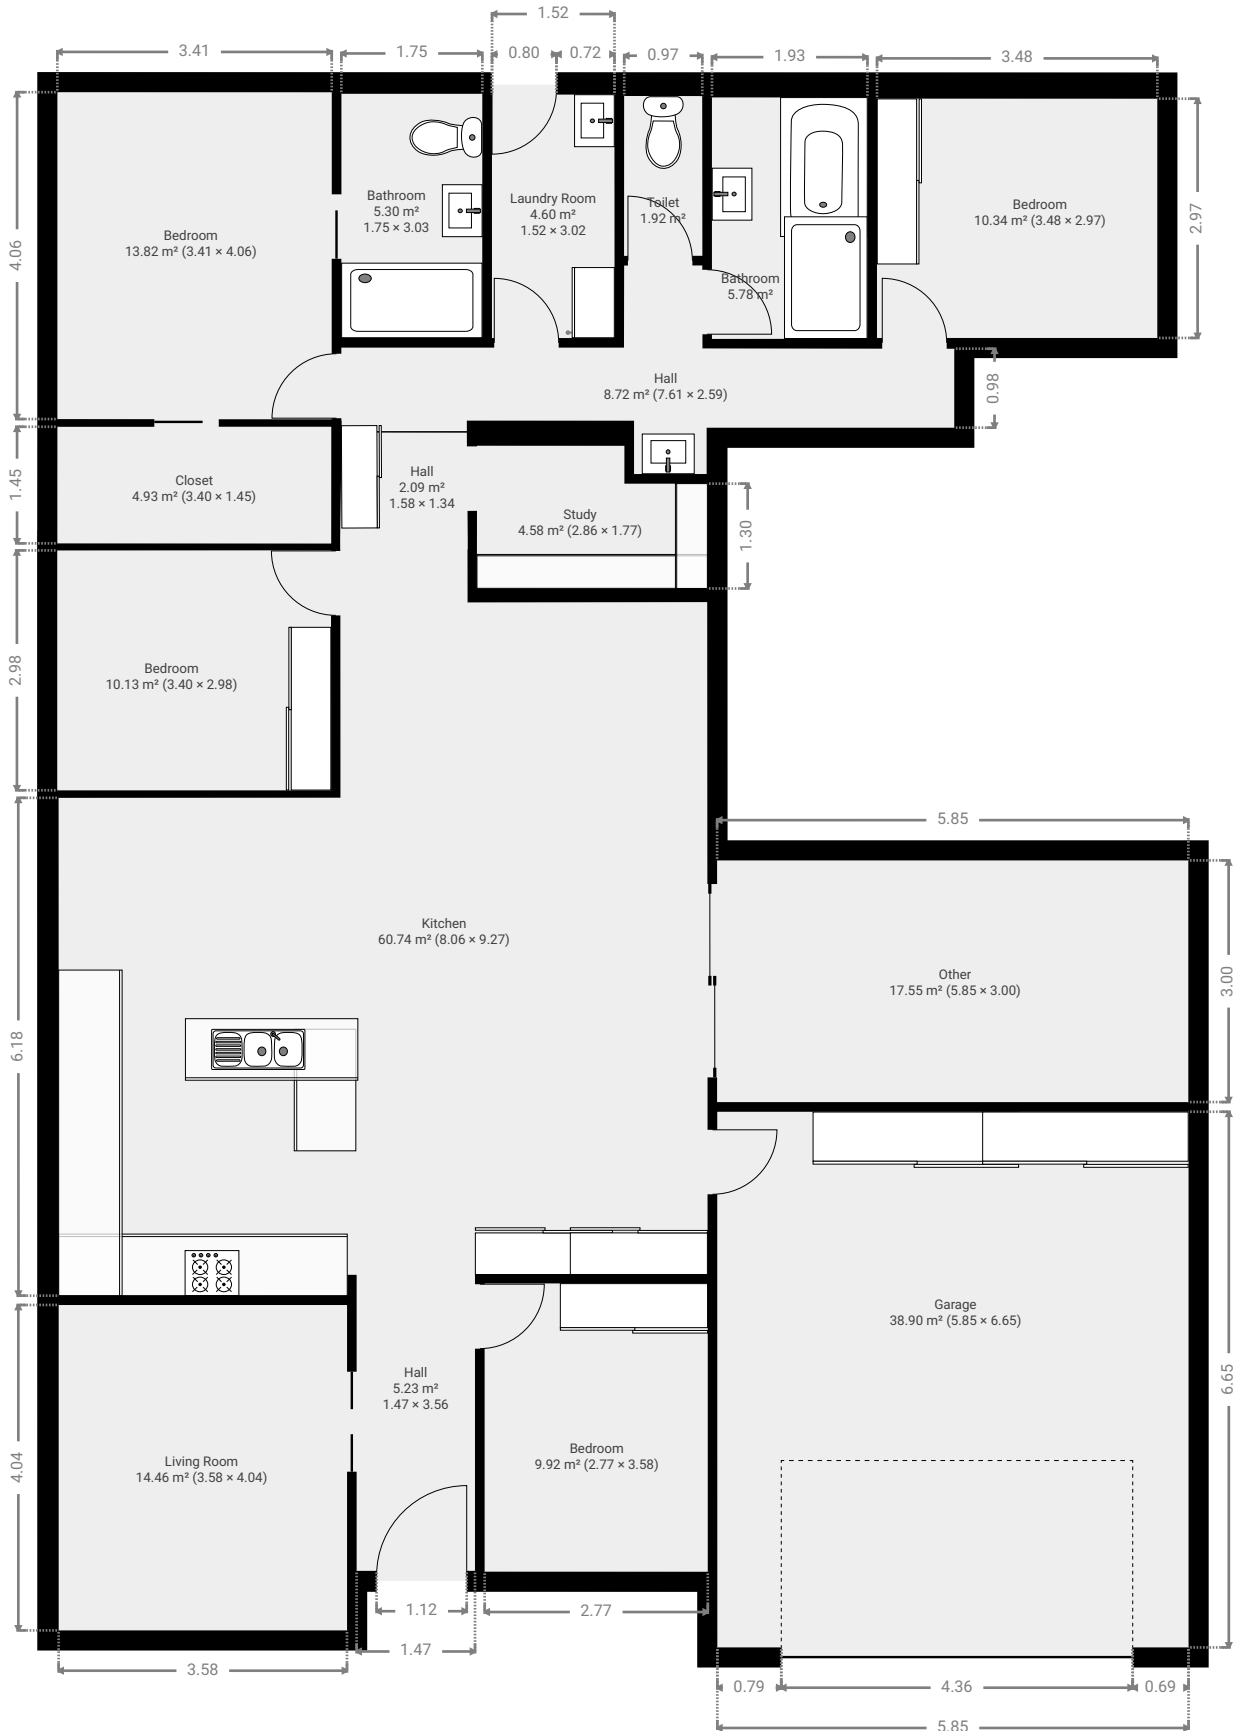

TOTAL AREA: 218.91 m² • LIVING AREA: 180.01 m² • FLOORS: 1 • ROOMS: 17

▼ Ground Floor

TOTAL AREA: 218.91 m² • LIVING AREA: 180.01 m² • ROOMS: 17

THIS FLOORPLAN IS PROVIDED WITHOUT WARRANTY OF ANY KIND. SENSOPIA DISCLAIMS ANY WARRANTY INCLUDING, WITHOUT LIMITATION, SATISFACTORY QUALITY OR ACCURACY OF DIMENSIONS.