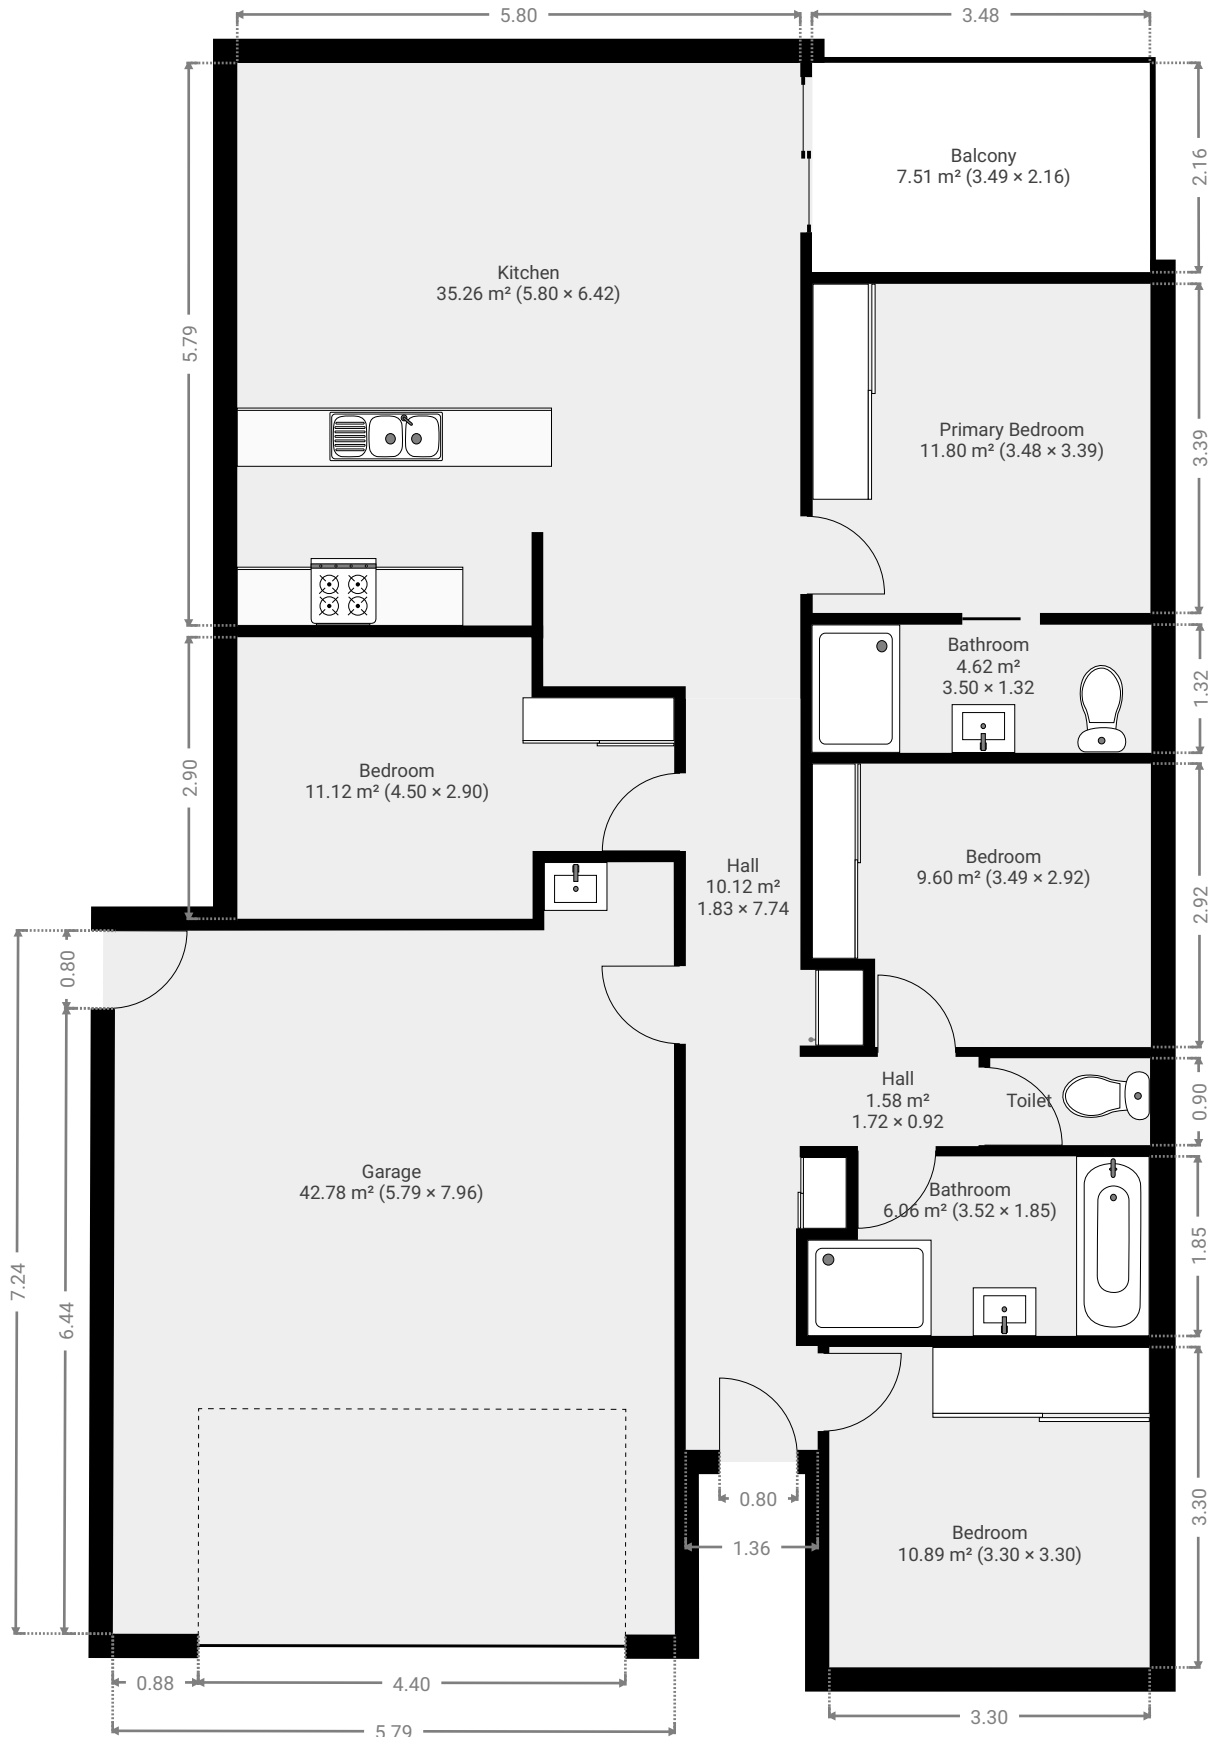

TOTAL AREA: 145.23 m² • LIVING AREA: 102.45 m² • FLOORS: 1 • ROOMS: 11

▼ Ground Floor

TOTAL AREA: 145.23 m² • LIVING AREA: 102.45 m² • ROOMS: 11

THIS FLOORPLAN IS PROVIDED WITHOUT WARRANTY OF ANY KIND. SENSOPIA DISCLAIMS ANY WARRANTY INCLUDING, WITHOUT LIMITATION, SATISFACTORY QUALITY OR ACCURACY OF DIMENSIONS.

1:78