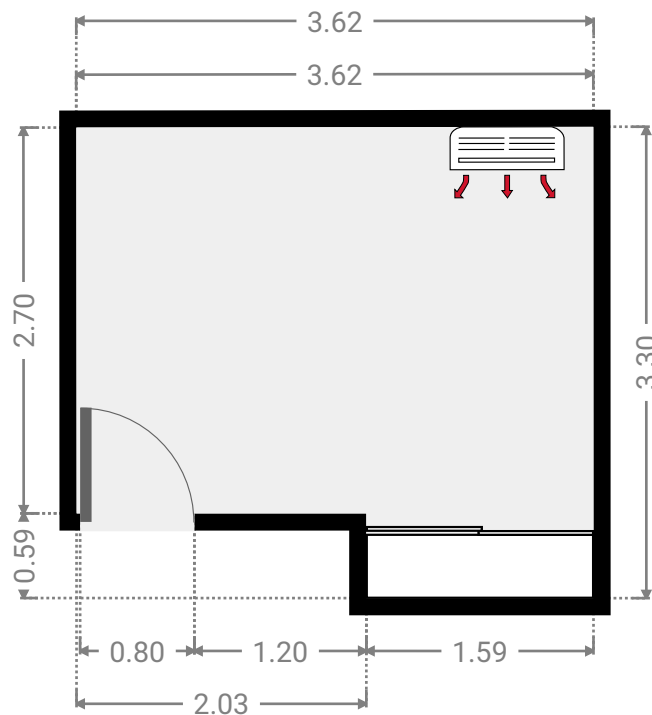

▼ Toilet Ground Floor

WIDTH: 1.62 m • LENGTH: 0.87 m
AREA: 1.41 m² • PERIMETER: 4.98 m

▼ Hall Ground Floor

WIDTH: 0.92 m • LENGTH: 1.37 m
AREA: 1.26 m² • PERIMETER: 4.58 m

▼ Bedroom Ground Floor

WIDTH: 3.62 m • LENGTH: 3.30 m
AREA: 10.73 m² • PERIMETER: 13.83 m

▼ Other Ground Floor

WIDTH: 1.60 m • LENGTH: 2.63 m
AREA: 3.81 m² • PERIMETER: 8.45 m

▼ Living Room Ground Floor

WIDTH: 5.25 m • LENGTH: 5.92 m
AREA: 29.71 m² • PERIMETER: 22.34 m

▼ **Hall**
Ground Floor

WIDTH: 2.57 m • LENGTH: 3.33 m
AREA: 4.55 m² • PERIMETER: 11.79 m

▼ **Laundry Room**
Ground Floor

WIDTH: 2.83 m • LENGTH: 1.60 m
AREA: 4.53 m² • PERIMETER: 8.86 m

▼ Kitchen Ground Floor

WIDTH: 8.41 m • LENGTH: 6.80 m
AREA: 46.63 m² • PERIMETER: 30.41 m

▼ Closet Ground Floor

▼ Master Bedroom Ground Floor

WIDTH: 3.77 m • LENGTH: 3.45 m
AREA: 13.01 m² • PERIMETER: 14.44 m