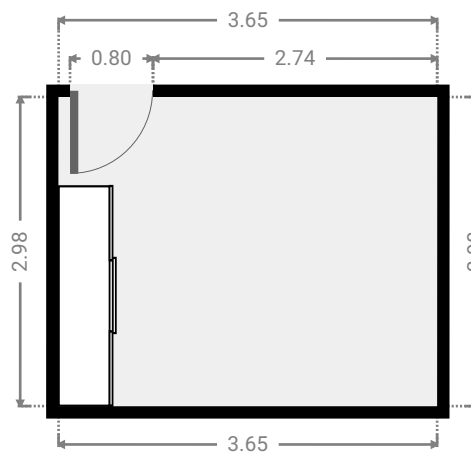

3 Bruce Hiskens Court

Created on
2021-05-31

Floors
1

▼ Ground Floor

▼ Bedroom Ground Floor

WIDTH: 2.97 m • LENGTH: 3.70 m
AREA: 10.99 m² • PERIMETER: 13.34 m

▼ Other Ground Floor

WIDTH: 3.66 m • LENGTH: 3.38 m
AREA: 12.39 m² • PERIMETER: 14.09 m

▼ Garage Ground Floor

WIDTH: 6.00 m • LENGTH: 5.75 m
AREA: 34.49 m² • PERIMETER: 23.50 m

▼ Bedroom Ground Floor

WIDTH: 3.65 m • LENGTH: 2.98 m
AREA: 10.88 m² • PERIMETER: 13.26 m

▼ Bathroom Ground Floor

WIDTH: 2.62 m • LENGTH: 1.80 m
AREA: 4.72 m² • PERIMETER: 8.84 m

▼ Toilet Ground Floor

WIDTH: 1.62 m • LENGTH: 0.87 m
AREA: 1.41 m² • PERIMETER: 4.98 m

▼ Hall Ground Floor

WIDTH: 0.92 m • LENGTH: 1.37 m
AREA: 1.26 m² • PERIMETER: 4.58 m

▼ Bedroom Ground Floor

WIDTH: 3.62 m • LENGTH: 3.30 m
AREA: 10.73 m² • PERIMETER: 13.83 m

▼ Master Bedroom Ground Floor

WIDTH: 3.77 m • LENGTH: 3.45 m
AREA: 13.01 m² • PERIMETER: 14.44 m