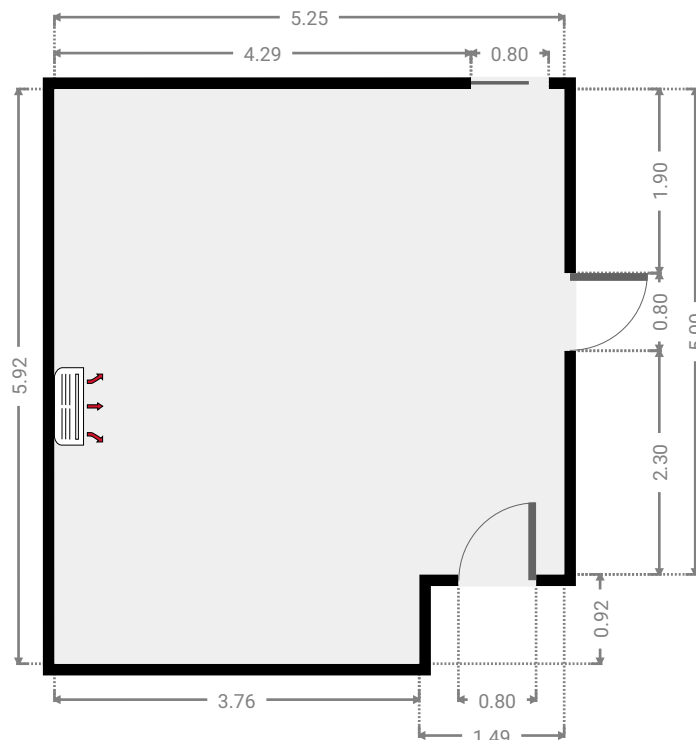

▼ Toilet Ground Floor

WIDTH: 1.62 m • LENGTH: 0.87 m
AREA: 1.41 m² • PERIMETER: 4.98 m

▼ Hall Ground Floor

WIDTH: 0.92 m • LENGTH: 1.37 m
AREA: 1.26 m² • PERIMETER: 4.58 m

▼ Bedroom Ground Floor

WIDTH: 3.62 m • LENGTH: 3.30 m
AREA: 10.73 m² • PERIMETER: 13.83 m

▼ Other Ground Floor

WIDTH: 1.60 m • LENGTH: 2.63 m
AREA: 3.81 m² • PERIMETER: 8.45 m

▼ Living Room Ground Floor

WIDTH: 5.25 m • LENGTH: 5.92 m
AREA: 29.71 m² • PERIMETER: 22.34 m

▼ **Hall**
Ground Floor

WIDTH: 2.57 m • LENGTH: 3.33 m
AREA: 4.55 m² • PERIMETER: 11.79 m

▼ **Laundry Room**
Ground Floor

WIDTH: 2.83 m • LENGTH: 1.60 m
AREA: 4.53 m² • PERIMETER: 8.86 m

▼ Kitchen Ground Floor

WIDTH: 8.41 m • LENGTH: 6.80 m
AREA: 46.63 m² • PERIMETER: 30.41 m

▼ Closet Ground Floor

▼ Master Bedroom Ground Floor

WIDTH: 3.77 m • LENGTH: 3.45 m
AREA: 13.01 m² • PERIMETER: 14.44 m