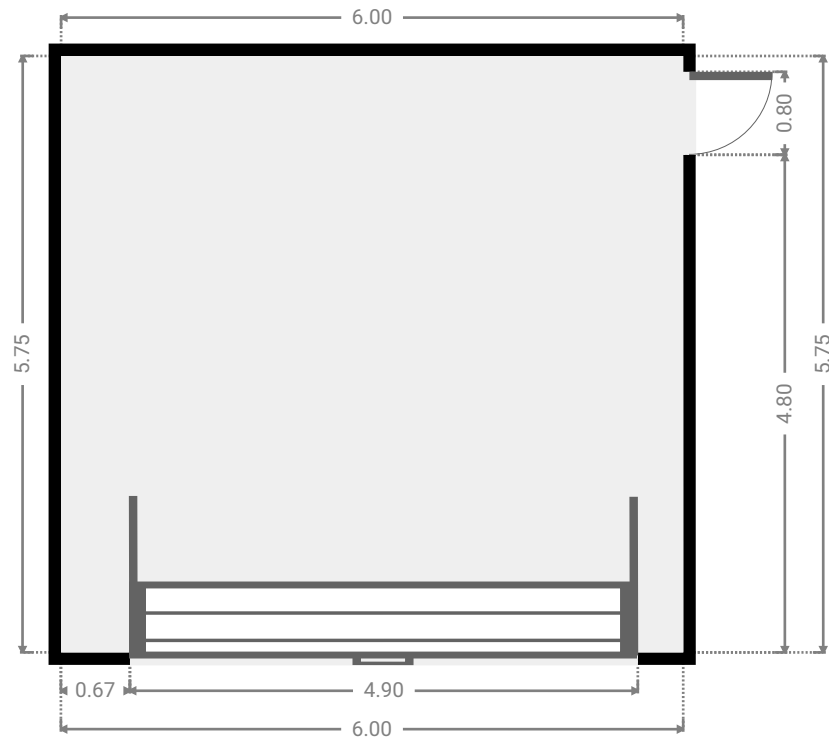

3 Bruce Hiskens Court

Created on
2021-05-31

Floors
1

▼ Ground Floor

▼ Bedroom Ground Floor

WIDTH: 2.97 m • LENGTH: 3.70 m
AREA: 10.99 m² • PERIMETER: 13.34 m

▼ Other Ground Floor

WIDTH: 3.66 m • LENGTH: 3.38 m
AREA: 12.39 m² • PERIMETER: 14.09 m

▼ Garage Ground Floor

WIDTH: 6.00 m • LENGTH: 5.75 m
AREA: 34.49 m² • PERIMETER: 23.50 m

▼ Bedroom Ground Floor

WIDTH: 3.65 m • LENGTH: 2.98 m
AREA: 10.88 m² • PERIMETER: 13.26 m

▼ Bathroom Ground Floor

WIDTH: 2.62 m • LENGTH: 1.80 m
AREA: 4.72 m² • PERIMETER: 8.84 m

▼ Toilet Ground Floor

WIDTH: 1.62 m • LENGTH: 0.87 m
AREA: 1.41 m² • PERIMETER: 4.98 m

▼ Hall Ground Floor

WIDTH: 0.92 m • LENGTH: 1.37 m
AREA: 1.26 m² • PERIMETER: 4.58 m

▼ Bedroom Ground Floor

WIDTH: 3.62 m • LENGTH: 3.30 m
AREA: 10.73 m² • PERIMETER: 13.83 m

▼ Master Bedroom Ground Floor

WIDTH: 3.77 m • LENGTH: 3.45 m
AREA: 13.01 m² • PERIMETER: 14.44 m