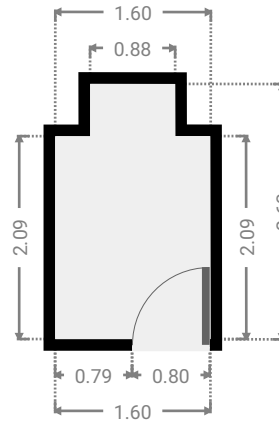

▼ Toilet Ground Floor

WIDTH: 1.62 m • LENGTH: 0.87 m
AREA: 1.41 m² • PERIMETER: 4.98 m

▼ Hall Ground Floor

WIDTH: 0.92 m • LENGTH: 1.37 m
AREA: 1.26 m² • PERIMETER: 4.58 m

▼ Bedroom Ground Floor

WIDTH: 3.62 m • LENGTH: 3.30 m
AREA: 10.73 m² • PERIMETER: 13.83 m

▼ Other Ground Floor

WIDTH: 1.60 m • LENGTH: 2.63 m
AREA: 3.81 m² • PERIMETER: 8.45 m

▼ Living Room Ground Floor

WIDTH: 5.25 m • LENGTH: 5.92 m
AREA: 29.71 m² • PERIMETER: 22.34 m

▼ **Hall**
Ground Floor

WIDTH: 2.57 m • LENGTH: 3.33 m
AREA: 4.55 m² • PERIMETER: 11.79 m

▼ **Laundry Room**
Ground Floor

WIDTH: 2.83 m • LENGTH: 1.60 m
AREA: 4.53 m² • PERIMETER: 8.86 m

▼ Kitchen Ground Floor

WIDTH: 8.41 m • LENGTH: 6.80 m
AREA: 46.63 m² • PERIMETER: 30.41 m

▼ Closet Ground Floor

WIDTH: 1.40 m • LENGTH: 1.78 m
AREA: 2.49 m² • PERIMETER: 6.36 m

▼ Toilet Ground Floor

WIDTH: 0.87 m • LENGTH: 1.77 m
AREA: 1.54 m² • PERIMETER: 5.28 m

▼ Bathroom Ground Floor

WIDTH: 1.93 m • LENGTH: 1.77 m
AREA: 3.42 m² • PERIMETER: 7.40 m