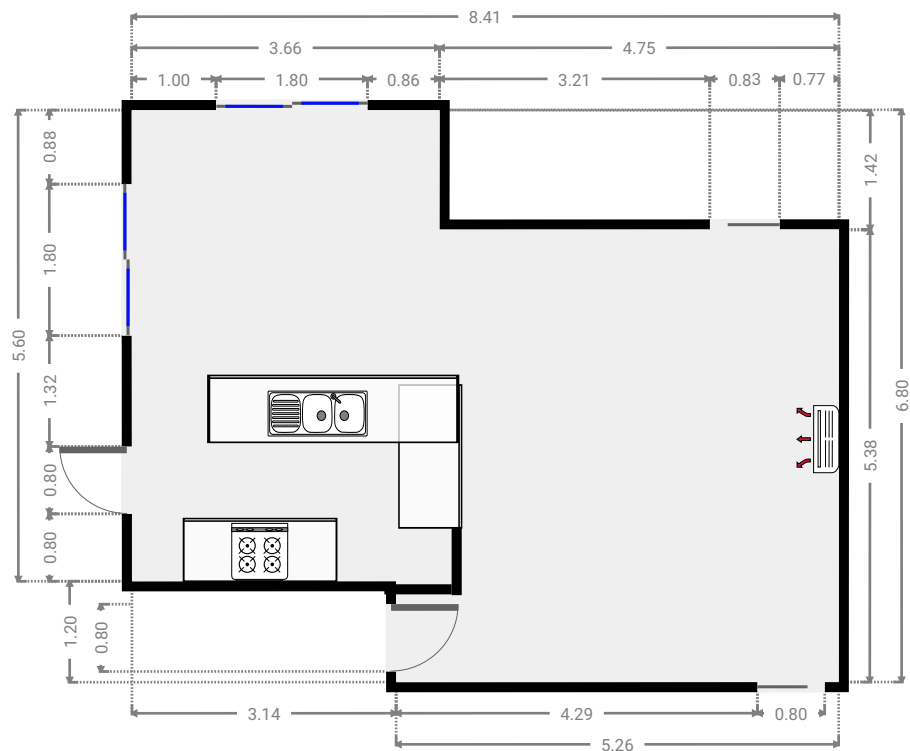

▼ Other Ground Floor

WIDTH: 1.60 m • LENGTH: 2.63 m
AREA: 3.81 m² • PERIMETER: 8.45 m

▼ Living Room Ground Floor

WIDTH: 5.25 m • LENGTH: 5.92 m
AREA: 29.71 m² • PERIMETER: 22.34 m

▼ **Hall**
Ground Floor

WIDTH: 2.57 m • LENGTH: 3.33 m
AREA: 4.55 m² • PERIMETER: 11.79 m

▼ **Laundry Room**
Ground Floor

WIDTH: 2.83 m • LENGTH: 1.60 m
AREA: 4.53 m² • PERIMETER: 8.86 m

▼ Kitchen Ground Floor

WIDTH: 8.41 m • LENGTH: 6.80 m
AREA: 46.63 m² • PERIMETER: 30.41 m

▼ Closet Ground Floor

WIDTH: 1.40 m • LENGTH: 1.78 m
AREA: 2.49 m² • PERIMETER: 6.36 m

▼ Toilet Ground Floor

WIDTH: 0.87 m • LENGTH: 1.77 m
AREA: 1.54 m² • PERIMETER: 5.28 m

▼ Bathroom Ground Floor

WIDTH: 1.93 m • LENGTH: 1.77 m
AREA: 3.42 m² • PERIMETER: 7.40 m

▼ Master Bedroom Ground Floor

WIDTH: 3.77 m • LENGTH: 3.45 m
AREA: 13.01 m² • PERIMETER: 14.44 m