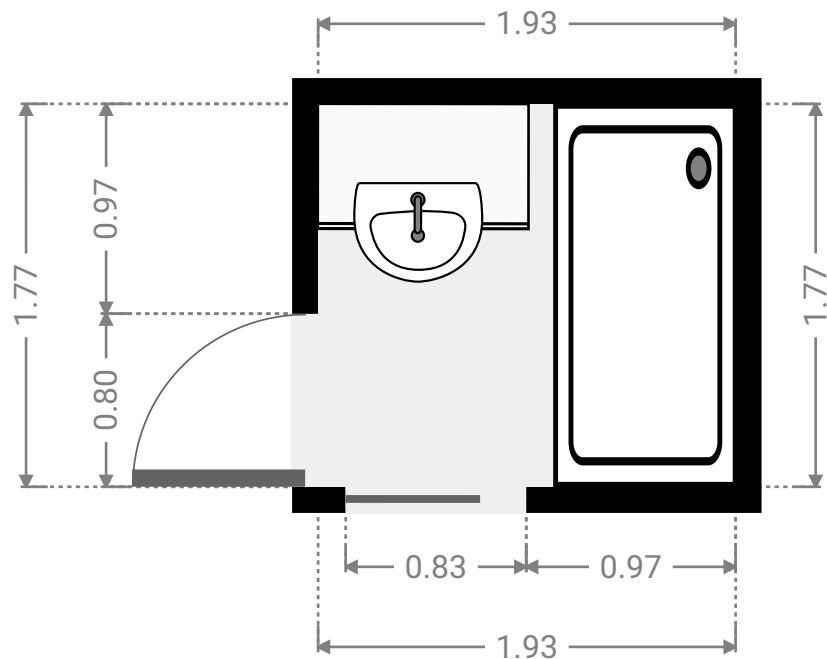

▼ Toilet Ground Floor

WIDTH: 1.62 m • LENGTH: 0.87 m
AREA: 1.41 m² • PERIMETER: 4.98 m

▼ Hall Ground Floor

WIDTH: 0.92 m • LENGTH: 1.37 m
AREA: 1.26 m² • PERIMETER: 4.58 m

▼ Bedroom Ground Floor

WIDTH: 3.62 m • LENGTH: 3.30 m
AREA: 10.73 m² • PERIMETER: 13.83 m

▼ **Laundry Room**
Ground Floor

WIDTH: 2.83 m • LENGTH: 1.60 m
AREA: 4.53 m² • PERIMETER: 8.86 m

▼ Kitchen Ground Floor

WIDTH: 8.41 m • LENGTH: 6.80 m
AREA: 46.63 m² • PERIMETER: 30.41 m

▼ Closet Ground Floor

WIDTH: 1.40 m • LENGTH: 1.78 m
AREA: 2.49 m² • PERIMETER: 6.36 m

▼ Toilet Ground Floor

WIDTH: 0.87 m • LENGTH: 1.77 m
AREA: 1.54 m² • PERIMETER: 5.28 m

▼ Bathroom Ground Floor

WIDTH: 1.93 m • LENGTH: 1.77 m
AREA: 3.42 m² • PERIMETER: 7.40 m

▼ Master Bedroom Ground Floor

WIDTH: 3.77 m • LENGTH: 3.45 m
AREA: 13.01 m² • PERIMETER: 14.44 m