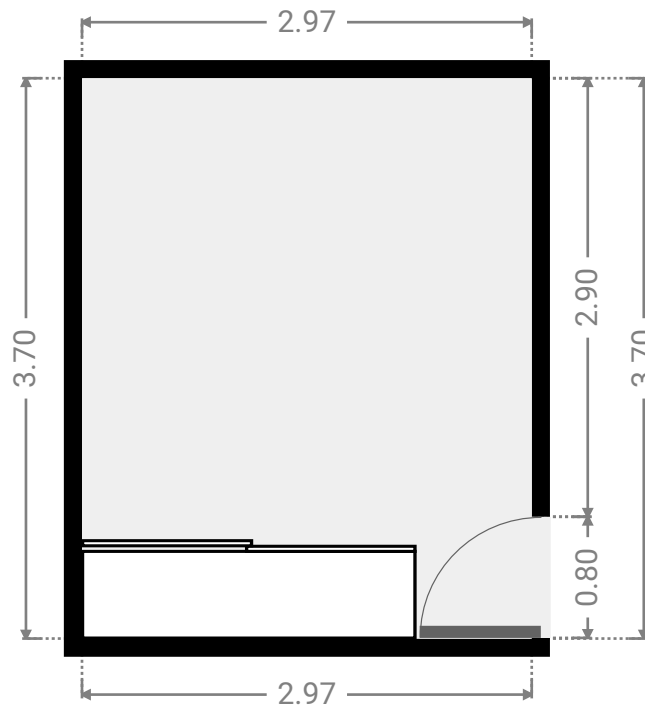

3 Bruce Hiskens Court

Created on
2021-05-31

Floors
1

▼ Ground Floor

▼ Bedroom Ground Floor

WIDTH: 2.97 m • LENGTH: 3.70 m
AREA: 10.99 m² • PERIMETER: 13.34 m

▼ Other Ground Floor

WIDTH: 3.66 m • LENGTH: 3.38 m
AREA: 12.39 m² • PERIMETER: 14.09 m

▼ Garage Ground Floor

WIDTH: 6.00 m • LENGTH: 5.75 m
AREA: 34.49 m² • PERIMETER: 23.50 m

▼ Bedroom Ground Floor

WIDTH: 3.65 m • LENGTH: 2.98 m
AREA: 10.88 m² • PERIMETER: 13.26 m

▼ Bathroom Ground Floor

WIDTH: 2.62 m • LENGTH: 1.80 m
AREA: 4.72 m² • PERIMETER: 8.84 m

▼ Toilet Ground Floor

WIDTH: 1.62 m • LENGTH: 0.87 m
AREA: 1.41 m² • PERIMETER: 4.98 m

▼ Hall Ground Floor

WIDTH: 0.92 m • LENGTH: 1.37 m
AREA: 1.26 m² • PERIMETER: 4.58 m

▼ Bedroom Ground Floor

WIDTH: 3.62 m • LENGTH: 3.30 m
AREA: 10.73 m² • PERIMETER: 13.83 m

▼ Master Bedroom Ground Floor

WIDTH: 3.77 m • LENGTH: 3.45 m
AREA: 13.01 m² • PERIMETER: 14.44 m