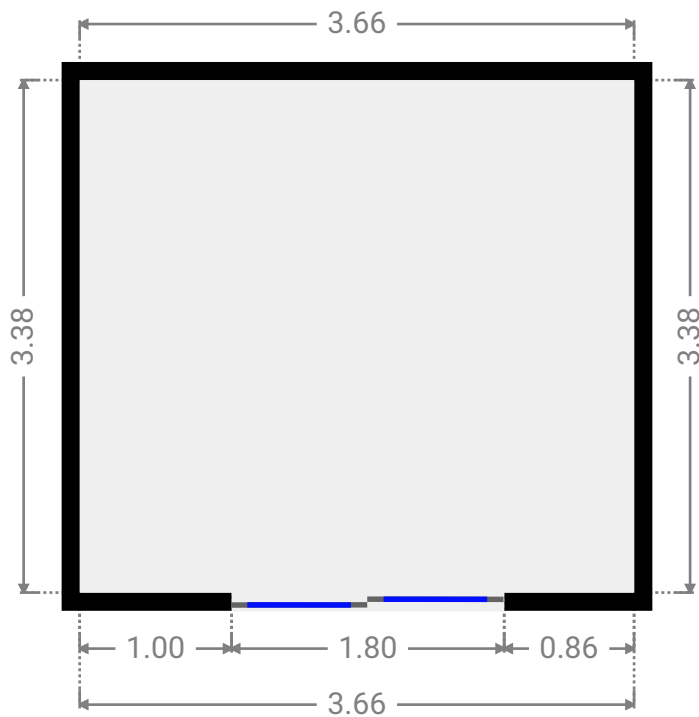

3 Bruce Hiskens Court

Created on
2021-05-31

Floors
1

▼ Ground Floor

▼ Bedroom Ground Floor

WIDTH: 2.97 m • LENGTH: 3.70 m
AREA: 10.99 m² • PERIMETER: 13.34 m

▼ Other Ground Floor

WIDTH: 3.66 m • LENGTH: 3.38 m
AREA: 12.39 m² • PERIMETER: 14.09 m

▼ Garage Ground Floor

WIDTH: 6.00 m • LENGTH: 5.75 m
AREA: 34.49 m² • PERIMETER: 23.50 m

▼ Bedroom Ground Floor

WIDTH: 3.65 m • LENGTH: 2.98 m
AREA: 10.88 m² • PERIMETER: 13.26 m

▼ Bathroom Ground Floor

WIDTH: 2.62 m • LENGTH: 1.80 m
AREA: 4.72 m² • PERIMETER: 8.84 m

▼ Toilet Ground Floor

WIDTH: 1.62 m • LENGTH: 0.87 m
AREA: 1.41 m² • PERIMETER: 4.98 m

▼ Hall Ground Floor

WIDTH: 0.92 m • LENGTH: 1.37 m
AREA: 1.26 m² • PERIMETER: 4.58 m

▼ Bedroom Ground Floor

WIDTH: 3.62 m • LENGTH: 3.30 m
AREA: 10.73 m² • PERIMETER: 13.83 m

WIDTH: 1.40 m • LENGTH: 1.78 m
AREA: 2.49 m² • PERIMETER: 6.36 m

▼ Toilet Ground Floor

WIDTH: 0.87 m • LENGTH: 1.77 m
AREA: 1.54 m² • PERIMETER: 5.28 m

▼ Bathroom Ground Floor

WIDTH: 1.93 m • LENGTH: 1.77 m
AREA: 3.42 m² • PERIMETER: 7.40 m