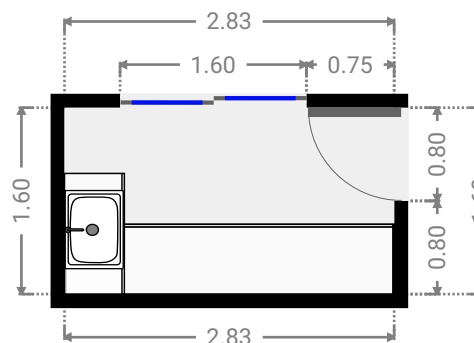

▼ Toilet Ground Floor

WIDTH: 1.62 m • LENGTH: 0.87 m
AREA: 1.41 m² • PERIMETER: 4.98 m

▼ Hall Ground Floor

WIDTH: 0.92 m • LENGTH: 1.37 m
AREA: 1.26 m² • PERIMETER: 4.58 m

▼ Bedroom Ground Floor

WIDTH: 3.62 m • LENGTH: 3.30 m
AREA: 10.73 m² • PERIMETER: 13.83 m

▼ Other Ground Floor

WIDTH: 1.60 m • LENGTH: 2.63 m
AREA: 3.81 m² • PERIMETER: 8.45 m

▼ Living Room Ground Floor

WIDTH: 5.25 m • LENGTH: 5.92 m
AREA: 29.71 m² • PERIMETER: 22.34 m

▼ **Hall**
Ground Floor

WIDTH: 2.57 m • LENGTH: 3.33 m
AREA: 4.55 m² • PERIMETER: 11.79 m

▼ **Laundry Room**
Ground Floor

WIDTH: 2.83 m • LENGTH: 1.60 m
AREA: 4.53 m² • PERIMETER: 8.86 m

▼ Kitchen Ground Floor

WIDTH: 8.41 m • LENGTH: 6.80 m
AREA: 46.63 m² • PERIMETER: 30.41 m

▼ Closet Ground Floor

WIDTH: 1.40 m • LENGTH: 1.78 m
AREA: 2.49 m² • PERIMETER: 6.36 m

▼ Toilet Ground Floor

WIDTH: 0.87 m • LENGTH: 1.77 m
AREA: 1.54 m² • PERIMETER: 5.28 m

▼ Bathroom Ground Floor

WIDTH: 1.93 m • LENGTH: 1.77 m
AREA: 3.42 m² • PERIMETER: 7.40 m