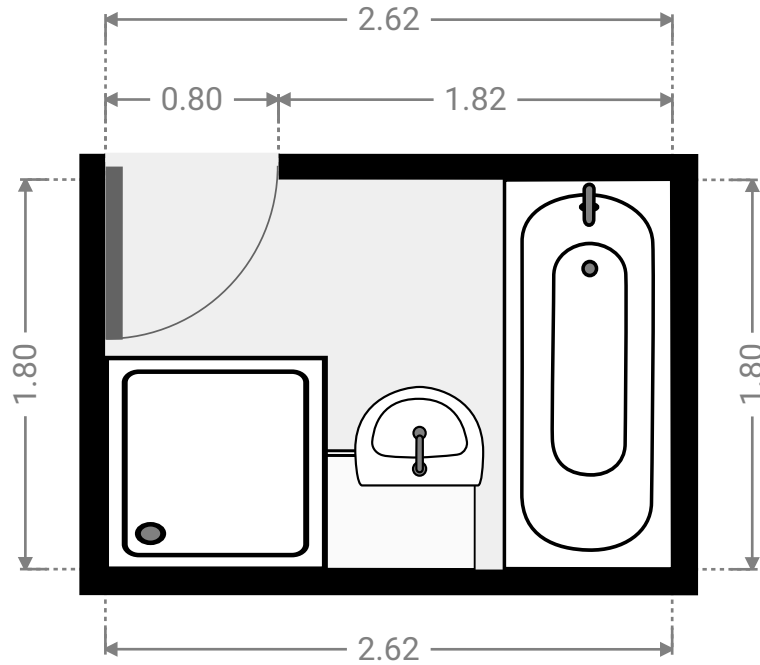

3 Bruce Hiskens Court

Created on
2021-05-31

Floors
1

▼ Ground Floor

▼ Bedroom Ground Floor

WIDTH: 2.97 m • LENGTH: 3.70 m
AREA: 10.99 m² • PERIMETER: 13.34 m

▼ Other Ground Floor

WIDTH: 3.66 m • LENGTH: 3.38 m
AREA: 12.39 m² • PERIMETER: 14.09 m

▼ Garage Ground Floor

WIDTH: 6.00 m • LENGTH: 5.75 m
AREA: 34.49 m² • PERIMETER: 23.50 m

▼ Bedroom Ground Floor

WIDTH: 3.65 m • LENGTH: 2.98 m
AREA: 10.88 m² • PERIMETER: 13.26 m

▼ Bathroom Ground Floor

WIDTH: 2.62 m • LENGTH: 1.80 m
AREA: 4.72 m² • PERIMETER: 8.84 m

▼ Toilet Ground Floor

WIDTH: 1.62 m • LENGTH: 0.87 m
AREA: 1.41 m² • PERIMETER: 4.98 m

▼ Hall Ground Floor

WIDTH: 0.92 m • LENGTH: 1.37 m
AREA: 1.26 m² • PERIMETER: 4.58 m

▼ Bedroom Ground Floor

WIDTH: 3.62 m • LENGTH: 3.30 m
AREA: 10.73 m² • PERIMETER: 13.83 m

▼ Master Bedroom Ground Floor

WIDTH: 3.77 m • LENGTH: 3.45 m
AREA: 13.01 m² • PERIMETER: 14.44 m