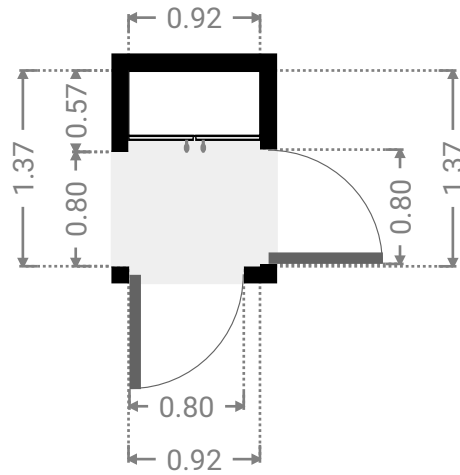

3 Bruce Hiskens Court

Created on
2021-05-31

Floors
1

▼ Ground Floor

▼ Bedroom Ground Floor

WIDTH: 2.97 m • LENGTH: 3.70 m
AREA: 10.99 m² • PERIMETER: 13.34 m

▼ Other Ground Floor

WIDTH: 3.66 m • LENGTH: 3.38 m
AREA: 12.39 m² • PERIMETER: 14.09 m

▼ Garage Ground Floor

WIDTH: 6.00 m • LENGTH: 5.75 m
AREA: 34.49 m² • PERIMETER: 23.50 m

▼ Bedroom Ground Floor

WIDTH: 3.65 m • LENGTH: 2.98 m
AREA: 10.88 m² • PERIMETER: 13.26 m

▼ Bathroom Ground Floor

WIDTH: 2.62 m • LENGTH: 1.80 m
AREA: 4.72 m² • PERIMETER: 8.84 m

▼ Toilet Ground Floor

WIDTH: 1.62 m • LENGTH: 0.87 m
AREA: 1.41 m² • PERIMETER: 4.98 m

▼ Hall Ground Floor

WIDTH: 0.92 m • LENGTH: 1.37 m
AREA: 1.26 m² • PERIMETER: 4.58 m

▼ Bedroom Ground Floor

WIDTH: 3.62 m • LENGTH: 3.30 m
AREA: 10.73 m² • PERIMETER: 13.83 m

WIDTH: 1.40 m • LENGTH: 1.78 m
AREA: 2.49 m² • PERIMETER: 6.36 m

▼ Toilet Ground Floor

WIDTH: 0.87 m • LENGTH: 1.77 m
AREA: 1.54 m² • PERIMETER: 5.28 m

▼ Bathroom Ground Floor

WIDTH: 1.93 m • LENGTH: 1.77 m
AREA: 3.42 m² • PERIMETER: 7.40 m