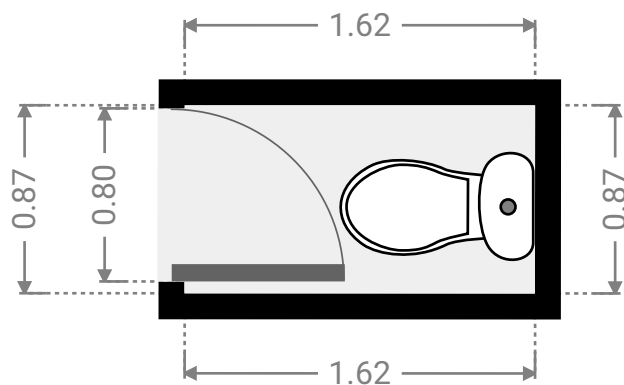

3 Bruce Hiskens Court

Created on
2021-05-31

Floors
1

▼ Ground Floor

▼ Bedroom Ground Floor

WIDTH: 2.97 m • LENGTH: 3.70 m
AREA: 10.99 m² • PERIMETER: 13.34 m

▼ Other Ground Floor

WIDTH: 3.66 m • LENGTH: 3.38 m
AREA: 12.39 m² • PERIMETER: 14.09 m

▼ Garage Ground Floor

WIDTH: 6.00 m • LENGTH: 5.75 m
AREA: 34.49 m² • PERIMETER: 23.50 m

▼ Bedroom Ground Floor

WIDTH: 3.65 m • LENGTH: 2.98 m
AREA: 10.88 m² • PERIMETER: 13.26 m

▼ Bathroom Ground Floor

WIDTH: 2.62 m • LENGTH: 1.80 m
AREA: 4.72 m² • PERIMETER: 8.84 m

▼ Toilet Ground Floor

WIDTH: 1.62 m • LENGTH: 0.87 m
AREA: 1.41 m² • PERIMETER: 4.98 m

▼ Hall Ground Floor

WIDTH: 0.92 m • LENGTH: 1.37 m
AREA: 1.26 m² • PERIMETER: 4.58 m

▼ Bedroom Ground Floor

WIDTH: 3.62 m • LENGTH: 3.30 m
AREA: 10.73 m² • PERIMETER: 13.83 m

WIDTH: 1.40 m • LENGTH: 1.78 m
AREA: 2.49 m² • PERIMETER: 6.36 m

▼ Toilet Ground Floor

WIDTH: 0.87 m • LENGTH: 1.77 m
AREA: 1.54 m² • PERIMETER: 5.28 m

▼ Bathroom Ground Floor

WIDTH: 1.93 m • LENGTH: 1.77 m
AREA: 3.42 m² • PERIMETER: 7.40 m