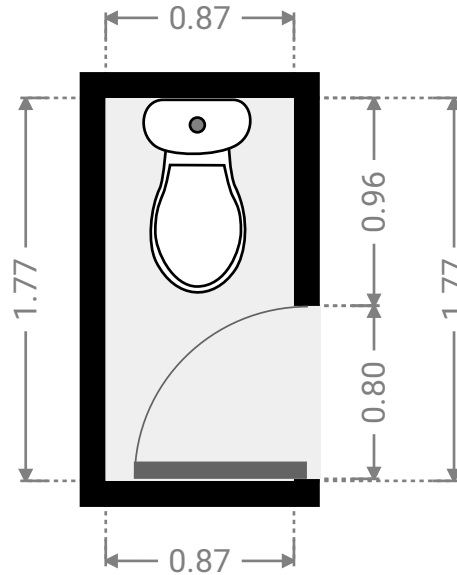

▼ Other Ground Floor

WIDTH: 1.60 m • LENGTH: 2.63 m
AREA: 3.81 m² • PERIMETER: 8.45 m

▼ Living Room Ground Floor

WIDTH: 5.25 m • LENGTH: 5.92 m
AREA: 29.71 m² • PERIMETER: 22.34 m

▼ **Hall**
Ground Floor

WIDTH: 2.57 m • LENGTH: 3.33 m
AREA: 4.55 m² • PERIMETER: 11.79 m

▼ **Laundry Room**
Ground Floor

WIDTH: 2.83 m • LENGTH: 1.60 m
AREA: 4.53 m² • PERIMETER: 8.86 m

▼ Kitchen Ground Floor

WIDTH: 8.41 m • LENGTH: 6.80 m
AREA: 46.63 m² • PERIMETER: 30.41 m

▼ Closet Ground Floor

WIDTH: 1.40 m • LENGTH: 1.78 m
AREA: 2.49 m² • PERIMETER: 6.36 m

▼ Toilet Ground Floor

WIDTH: 0.87 m • LENGTH: 1.77 m
AREA: 1.54 m² • PERIMETER: 5.28 m

▼ Bathroom Ground Floor

WIDTH: 1.93 m • LENGTH: 1.77 m
AREA: 3.42 m² • PERIMETER: 7.40 m

▼ Master Bedroom Ground Floor

WIDTH: 3.77 m • LENGTH: 3.45 m
AREA: 13.01 m² • PERIMETER: 14.44 m