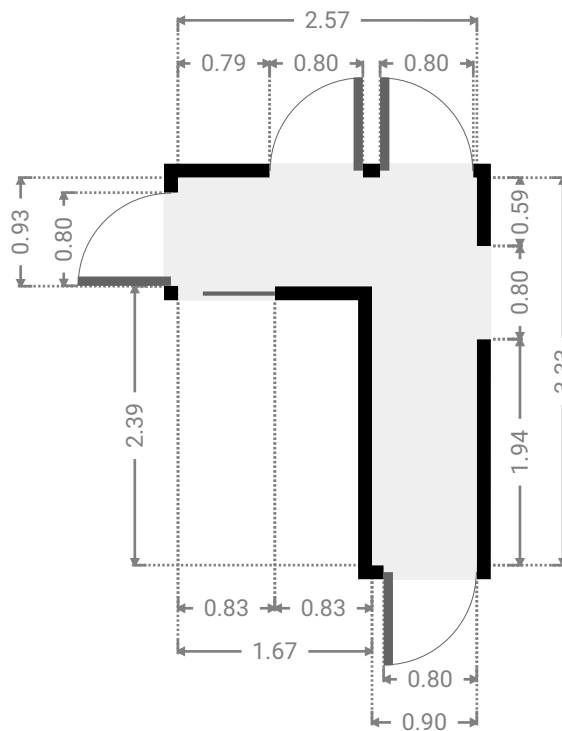

▼ Toilet Ground Floor

WIDTH: 1.62 m • LENGTH: 0.87 m
AREA: 1.41 m² • PERIMETER: 4.98 m

▼ Hall Ground Floor

WIDTH: 0.92 m • LENGTH: 1.37 m
AREA: 1.26 m² • PERIMETER: 4.58 m

▼ Bedroom Ground Floor

WIDTH: 3.62 m • LENGTH: 3.30 m
AREA: 10.73 m² • PERIMETER: 13.83 m

▼ Other Ground Floor

WIDTH: 1.60 m • LENGTH: 2.63 m
AREA: 3.81 m² • PERIMETER: 8.45 m

▼ Living Room Ground Floor

WIDTH: 5.25 m • LENGTH: 5.92 m
AREA: 29.71 m² • PERIMETER: 22.34 m

▼ **Hall**
Ground Floor

WIDTH: 2.57 m • LENGTH: 3.33 m
AREA: 4.55 m² • PERIMETER: 11.79 m

▼ **Laundry Room**
Ground Floor

WIDTH: 2.83 m • LENGTH: 1.60 m
AREA: 4.53 m² • PERIMETER: 8.86 m

▼ Kitchen Ground Floor

WIDTH: 8.41 m • LENGTH: 6.80 m
AREA: 46.63 m² • PERIMETER: 30.41 m

▼ Closet Ground Floor

WIDTH: 1.40 m • LENGTH: 1.78 m
AREA: 2.49 m² • PERIMETER: 6.36 m

▼ Toilet Ground Floor

WIDTH: 0.87 m • LENGTH: 1.77 m
AREA: 1.54 m² • PERIMETER: 5.28 m

▼ Bathroom Ground Floor

WIDTH: 1.93 m • LENGTH: 1.77 m
AREA: 3.42 m² • PERIMETER: 7.40 m