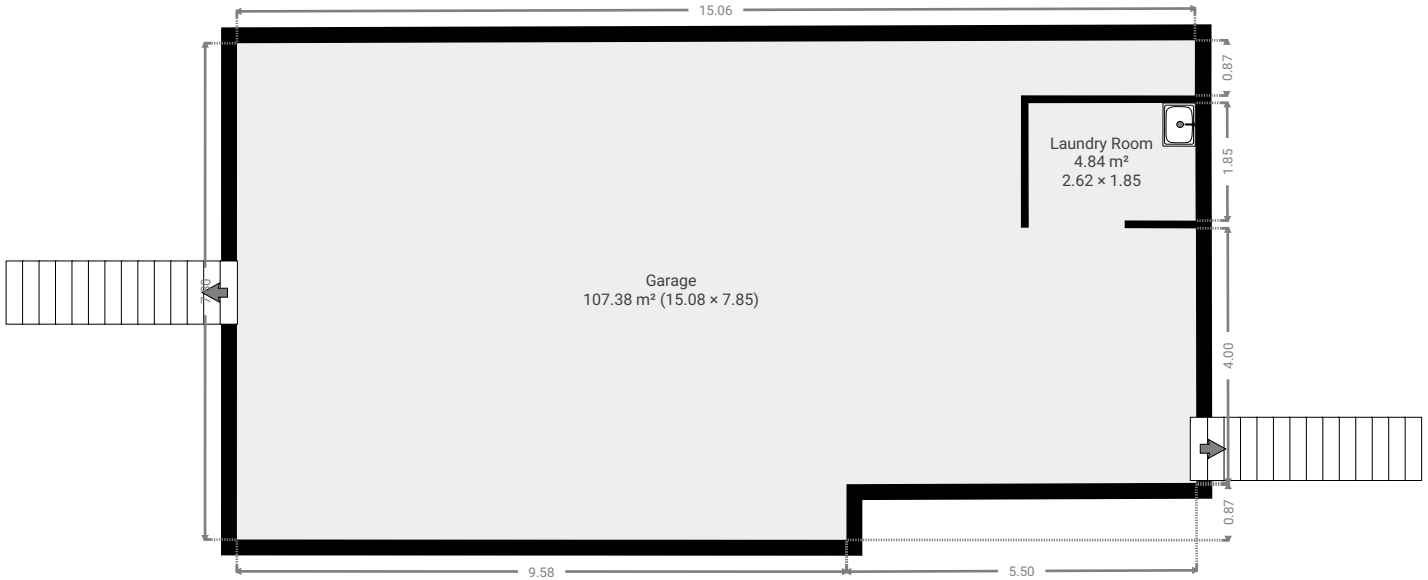

TOTAL AREA: 230.52 m² • LIVING AREA: 123.14 m² • FLOORS: 2 • ROOMS: 15

▼ Ground Floor

TOTAL AREA: 112.19 m² • LIVING AREA: 4.81 m² • ROOMS: 2

▼ 1st Floor

TOTAL AREA: 118.33 m² • LIVING AREA: 118.33 m² • ROOMS: 13