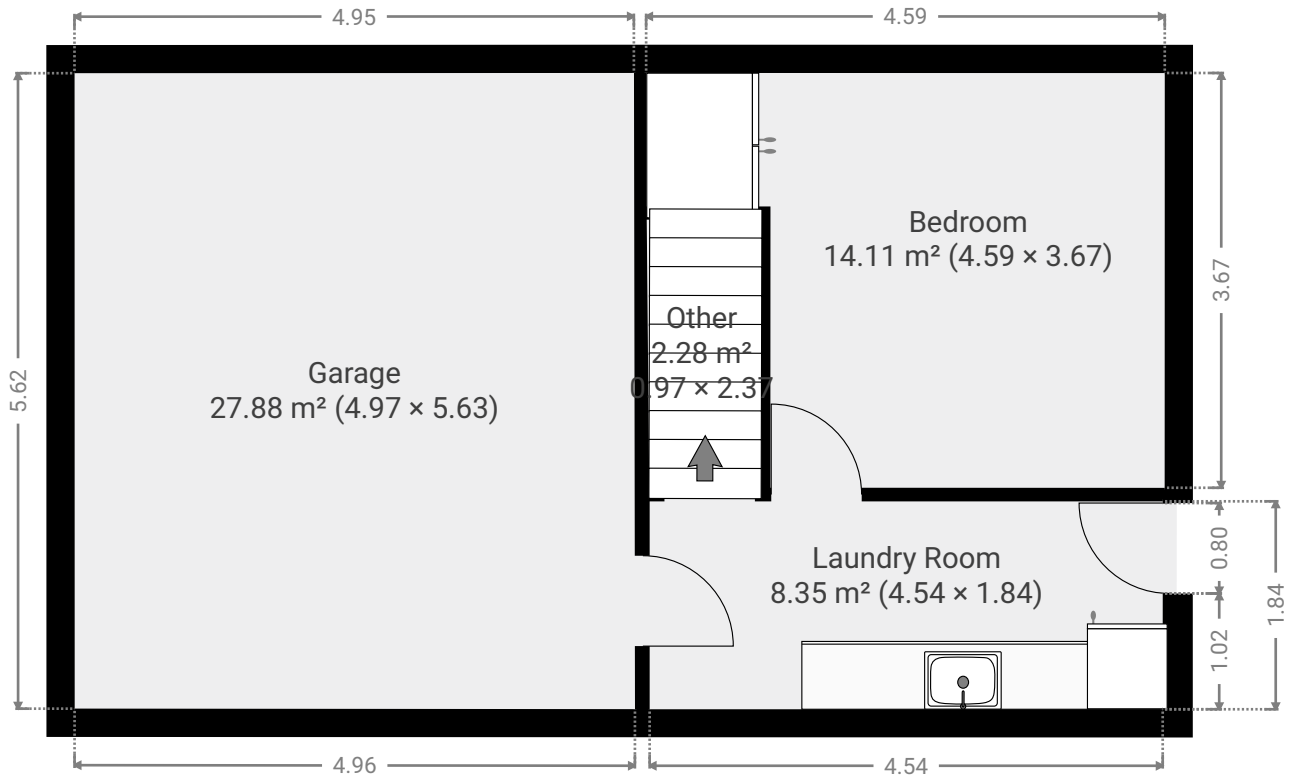

TOTAL AREA: 117.20 m<sup>2</sup> • LIVING AREA: 89.33 m<sup>2</sup> • FLOORS: 2 • ROOMS: 8

▼ **Ground Floor**

TOTAL AREA: 52.58 m<sup>2</sup> • LIVING AREA: 24.71 m<sup>2</sup> • ROOMS: 4

▼ **1st Floor**

TOTAL AREA: 64.62 m<sup>2</sup> • LIVING AREA: 64.62 m<sup>2</sup> • ROOMS: 4