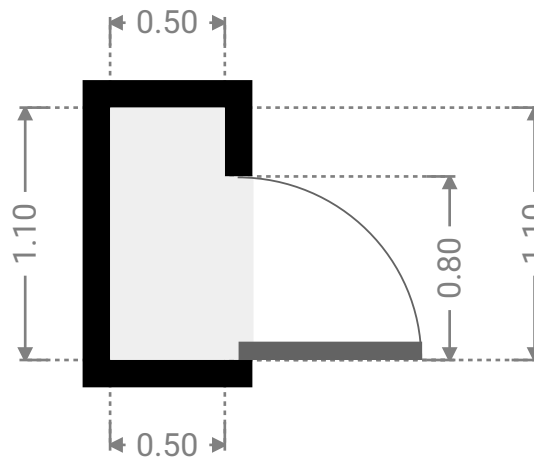

FLOORS: 1

▼ Hall Ground Floor

WIDTH: 2.06 m • LENGTH: 1.11 m
AREA: 2.29 m² • PERIMETER: 6.34 m

▼ Closet Ground Floor

WIDTH: 0.50 m • LENGTH: 1.10 m
AREA: 0.55 m² • PERIMETER: 3.20 m

FLOORS: 1

▼ Living Room
Ground Floor

WIDTH: 2.67 m • LENGTH: 4.69 m
AREA: 12.33 m² • PERIMETER: 14.72 m

▼ Living Room
Ground Floor

WIDTH: 4.56 m • LENGTH: 4.70 m
AREA: 21.11 m² • PERIMETER: 18.52 m

FLOORS: 1

▼ Kitchen Ground Floor

WIDTH: 8.35 m • LENGTH: 4.82 m
AREA: 28.54 m² • PERIMETER: 26.33 m

WIDTH: 2.68 m • LENGTH: 3.57 m
AREA: 9.57 m² • PERIMETER: 12.50 m

▼ **Bathroom**
Ground Floor

WIDTH: 1.77 m • LENGTH: 3.59 m
AREA: 5.15 m² • PERIMETER: 10.71 m

28 Kingfisher Parade

FLOORS: 1

▼ Other Ground Floor

WIDTH: 4.56 m • LENGTH: 1.10 m
AREA: 5.02 m² • PERIMETER: 11.32 m

▼ Other Ground Floor

WIDTH: 12.50 m • LENGTH: 2.42 m
AREA: 28.56 m² • PERIMETER: 28.85 m