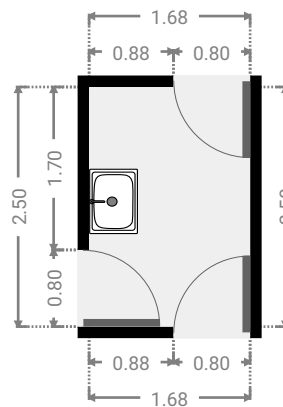

FLOORS: 1

▼ Hall Ground Floor

WIDTH: 2.06 m • LENGTH: 1.11 m
AREA: 2.29 m² • PERIMETER: 6.34 m

▼ Closet Ground Floor

WIDTH: 0.50 m • LENGTH: 1.10 m
AREA: 0.55 m² • PERIMETER: 3.20 m

FLOORS: 1

▼ Living Room
Ground Floor

WIDTH: 2.67 m • LENGTH: 4.69 m
AREA: 12.33 m² • PERIMETER: 14.72 m

▼ Living Room
Ground Floor

WIDTH: 4.56 m • LENGTH: 4.70 m
AREA: 21.11 m² • PERIMETER: 18.52 m

FLOORS: 1

▼ Kitchen Ground Floor

WIDTH: 8.35 m • LENGTH: 4.82 m
AREA: 28.54 m² • PERIMETER: 26.33 m

▼ Laundry Room Ground Floor

WIDTH: 1.68 m • LENGTH: 2.50 m
AREA: 4.20 m² • PERIMETER: 8.36 m

FLOORS: 1

▼ Toilet Ground Floor

WIDTH: 1.68 m • LENGTH: 0.98 m
AREA: 1.65 m² • PERIMETER: 5.32 m

▼ Garage Ground Floor

WIDTH: 3.40 m • LENGTH: 7.37 m
AREA: 25.06 m² • PERIMETER: 21.54 m

FLOORS: 1

▼ Bedroom
Ground Floor

WIDTH: 4.40 m • LENGTH: 3.13 m
AREA: 13.14 m² • PERIMETER: 15.07 m

▼ Bedroom
Ground Floor

WIDTH: 4.33 m • LENGTH: 4.12 m
AREA: 15.82 m² • PERIMETER: 16.89 m