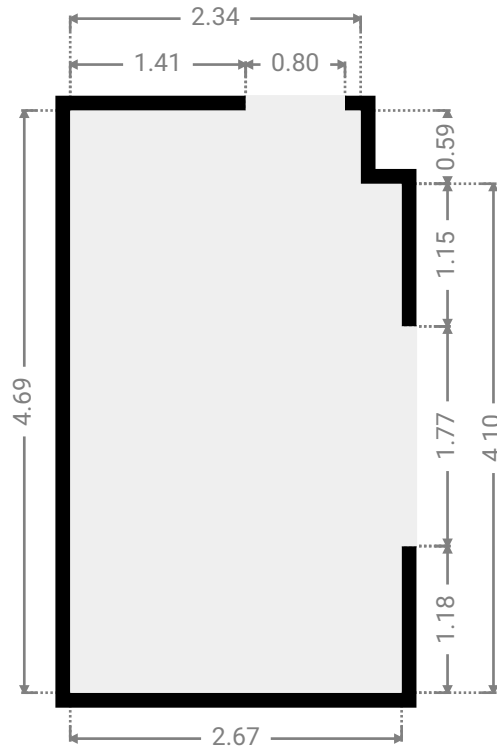

FLOORS: 1

▼ Hall Ground Floor

WIDTH: 2.06 m • LENGTH: 1.11 m
AREA: 2.29 m² • PERIMETER: 6.34 m

▼ Closet Ground Floor

WIDTH: 0.50 m • LENGTH: 1.10 m
AREA: 0.55 m² • PERIMETER: 3.20 m

FLOORS: 1

▼ Living Room
Ground Floor

WIDTH: 2.67 m • LENGTH: 4.69 m
AREA: 12.33 m² • PERIMETER: 14.72 m

▼ Living Room
Ground Floor

WIDTH: 4.56 m • LENGTH: 4.70 m
AREA: 21.11 m² • PERIMETER: 18.52 m

FLOORS: 1

▼ Kitchen Ground Floor

WIDTH: 8.35 m • LENGTH: 4.82 m
AREA: 28.54 m² • PERIMETER: 26.33 m

WIDTH: 3.40 m • LENGTH: 7.37 m
AREA: 25.06 m² • PERIMETER: 21.54 m

FLOORS: 1

▼ Bedroom
Ground Floor

WIDTH: 4.40 m • LENGTH: 3.13 m
AREA: 13.14 m² • PERIMETER: 15.07 m

▼ Bedroom
Ground Floor

WIDTH: 4.33 m • LENGTH: 4.12 m
AREA: 15.82 m² • PERIMETER: 16.89 m

WIDTH: 4.56 m • LENGTH: 1.10 m
AREA: 5.02 m² • PERIMETER: 11.32 m

▼ Other Ground Floor

WIDTH: 12.50 m • LENGTH: 2.42 m
AREA: 28.56 m² • PERIMETER: 28.85 m