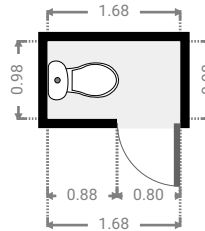

WIDTH: 2.67 m • LENGTH: 4.69 m
AREA: 12.33 m² • PERIMETER: 14.72 m

▼ Living Room
Ground Floor

WIDTH: 4.56 m • LENGTH: 4.70 m
AREA: 21.11 m² • PERIMETER: 18.52 m

FLOORS: 1

▼ Kitchen Ground Floor

WIDTH: 8.35 m • LENGTH: 4.82 m
AREA: 28.54 m² • PERIMETER: 26.33 m

▼ Laundry Room Ground Floor

WIDTH: 1.68 m • LENGTH: 2.50 m
AREA: 4.20 m² • PERIMETER: 8.36 m

FLOORS: 1

▼ Toilet Ground Floor

WIDTH: 1.68 m • LENGTH: 0.98 m
AREA: 1.65 m² • PERIMETER: 5.32 m

▼ Garage Ground Floor

WIDTH: 3.40 m • LENGTH: 7.37 m
AREA: 25.06 m² • PERIMETER: 21.54 m

FLOORS: 1

▼ Bedroom
Ground Floor

WIDTH: 4.40 m • LENGTH: 3.13 m
AREA: 13.14 m² • PERIMETER: 15.07 m

▼ Bedroom
Ground Floor

WIDTH: 4.33 m • LENGTH: 4.12 m
AREA: 15.82 m² • PERIMETER: 16.89 m

FLOORS: 1

▼ Bathroom
Ground Floor

WIDTH: 1.56 m • LENGTH: 2.98 m
AREA: 3.98 m² • PERIMETER: 9.08 m

▼ Hall
Ground Floor

WIDTH: 0.90 m • LENGTH: 1.05 m
AREA: 0.95 m² • PERIMETER: 3.90 m

FLOORS: 1

▼ **Bedroom**
Ground Floor