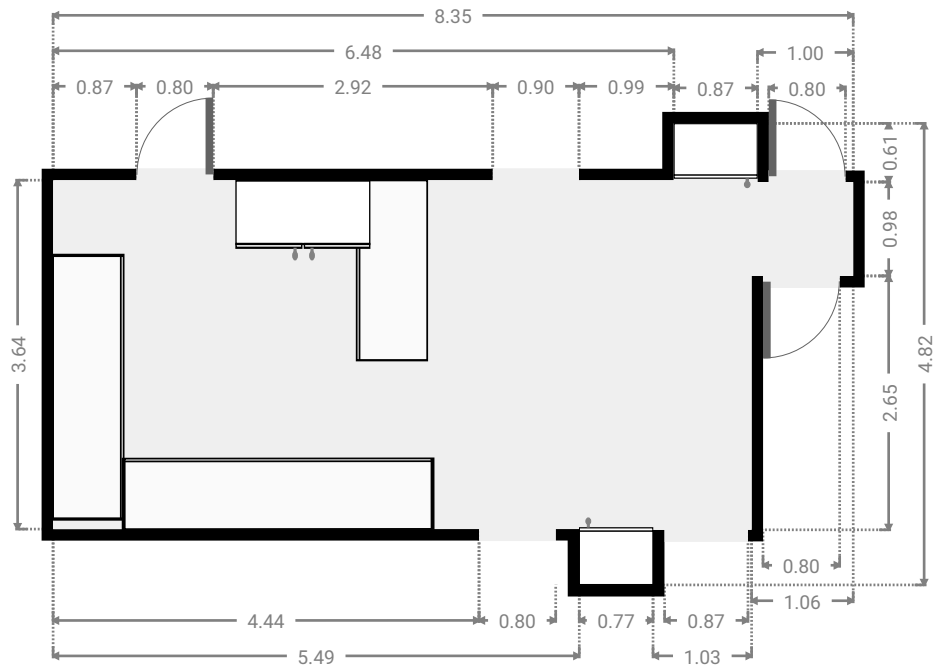

FLOORS: 1

▼ Hall Ground Floor

WIDTH: 2.06 m • LENGTH: 1.11 m
AREA: 2.29 m² • PERIMETER: 6.34 m

▼ Closet Ground Floor

WIDTH: 0.50 m • LENGTH: 1.10 m
AREA: 0.55 m² • PERIMETER: 3.20 m

FLOORS: 1

▼ Living Room
Ground Floor

WIDTH: 2.67 m • LENGTH: 4.69 m
AREA: 12.33 m² • PERIMETER: 14.72 m

▼ Living Room
Ground Floor

WIDTH: 4.56 m • LENGTH: 4.70 m
AREA: 21.11 m² • PERIMETER: 18.52 m

FLOORS: 1

▼ Kitchen Ground Floor

WIDTH: 8.35 m • LENGTH: 4.82 m
AREA: 28.54 m² • PERIMETER: 26.33 m

WIDTH: 3.40 m • LENGTH: 7.37 m
AREA: 25.06 m² • PERIMETER: 21.54 m

FLOORS: 1

▼ Bedroom
Ground Floor

WIDTH: 4.40 m • LENGTH: 3.13 m
AREA: 13.14 m² • PERIMETER: 15.07 m

▼ Bedroom
Ground Floor

WIDTH: 4.33 m • LENGTH: 4.12 m
AREA: 15.82 m² • PERIMETER: 16.89 m

WIDTH: 4.56 m • LENGTH: 1.10 m
AREA: 5.02 m² • PERIMETER: 11.32 m

▼ Other Ground Floor

WIDTH: 12.50 m • LENGTH: 2.42 m
AREA: 28.56 m² • PERIMETER: 28.85 m