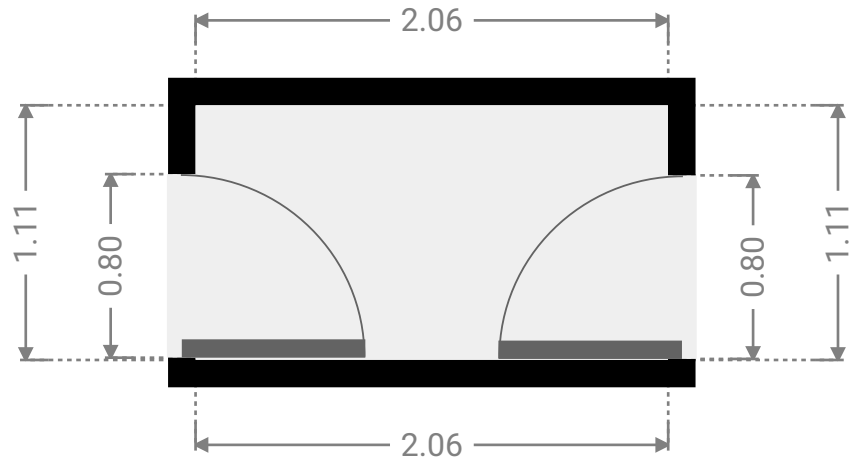

FLOORS: 1

▼ Hall Ground Floor

WIDTH: 2.06 m • LENGTH: 1.11 m
AREA: 2.29 m² • PERIMETER: 6.34 m

▼ Closet Ground Floor

WIDTH: 0.50 m • LENGTH: 1.10 m
AREA: 0.55 m² • PERIMETER: 3.20 m

FLOORS: 1

▼ Living Room
Ground Floor

WIDTH: 2.67 m • LENGTH: 4.69 m
AREA: 12.33 m² • PERIMETER: 14.72 m

▼ Living Room
Ground Floor

WIDTH: 4.56 m • LENGTH: 4.70 m
AREA: 21.11 m² • PERIMETER: 18.52 m

FLOORS: 1

▼ Kitchen Ground Floor

WIDTH: 8.35 m • LENGTH: 4.82 m
AREA: 28.54 m² • PERIMETER: 26.33 m

WIDTH: 2.68 m • LENGTH: 3.57 m
AREA: 9.57 m² • PERIMETER: 12.50 m

▼ **Bathroom**
Ground Floor

WIDTH: 1.77 m • LENGTH: 3.59 m
AREA: 5.15 m² • PERIMETER: 10.71 m

28 Kingfisher Parade

FLOORS: 1

▼ Other Ground Floor

WIDTH: 4.56 m • LENGTH: 1.10 m
AREA: 5.02 m² • PERIMETER: 11.32 m

▼ Other Ground Floor

WIDTH: 12.50 m • LENGTH: 2.42 m
AREA: 28.56 m² • PERIMETER: 28.85 m