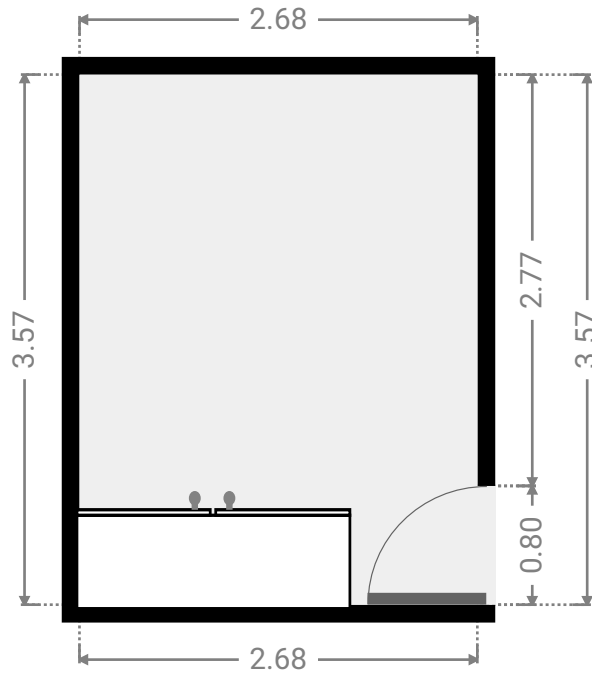

WIDTH: 3.40 m • LENGTH: 7.37 m
AREA: 25.06 m² • PERIMETER: 21.54 m

FLOORS: 1

▼ Bedroom
Ground Floor

WIDTH: 4.40 m • LENGTH: 3.13 m
AREA: 13.14 m² • PERIMETER: 15.07 m

▼ Bedroom
Ground Floor

WIDTH: 4.33 m • LENGTH: 4.12 m
AREA: 15.82 m² • PERIMETER: 16.89 m

FLOORS: 1

▼ Bathroom
Ground Floor

WIDTH: 1.56 m • LENGTH: 2.98 m
AREA: 3.98 m² • PERIMETER: 9.08 m

▼ Hall
Ground Floor

WIDTH: 0.90 m • LENGTH: 1.05 m
AREA: 0.95 m² • PERIMETER: 3.90 m

FLOORS: 1

▼ **Bedroom**
Ground Floor

WIDTH: 2.68 m • LENGTH: 3.57 m
AREA: 9.57 m² • PERIMETER: 12.50 m

▼ **Bathroom**
Ground Floor

WIDTH: 1.77 m • LENGTH: 3.59 m
AREA: 5.15 m² • PERIMETER: 10.71 m

28 Kingfisher Parade

FLOORS: 1

▼ Other Ground Floor

WIDTH: 4.56 m • LENGTH: 1.10 m
AREA: 5.02 m² • PERIMETER: 11.32 m

▼ Other Ground Floor

WIDTH: 12.50 m • LENGTH: 2.42 m
AREA: 28.56 m² • PERIMETER: 28.85 m