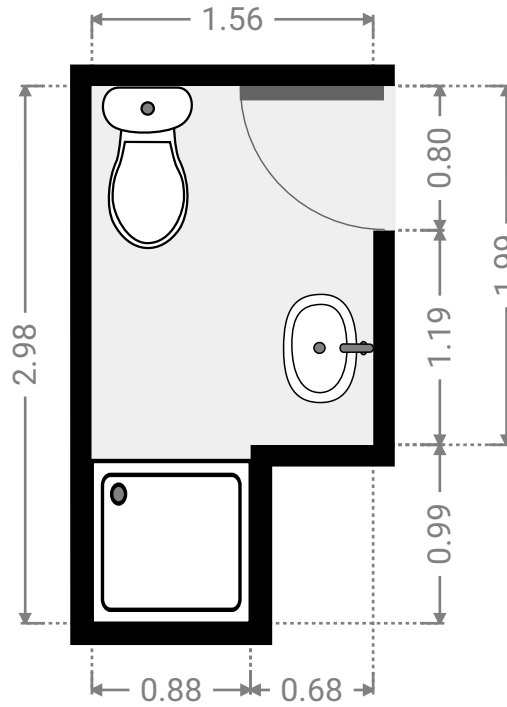

WIDTH: 3.40 m • LENGTH: 7.37 m
AREA: 25.06 m² • PERIMETER: 21.54 m

FLOORS: 1

▼ Bedroom
Ground Floor

WIDTH: 4.40 m • LENGTH: 3.13 m
AREA: 13.14 m² • PERIMETER: 15.07 m

▼ Bedroom
Ground Floor

WIDTH: 4.33 m • LENGTH: 4.12 m
AREA: 15.82 m² • PERIMETER: 16.89 m

FLOORS: 1

▼ Bathroom
Ground Floor

WIDTH: 1.56 m • LENGTH: 2.98 m
AREA: 3.98 m² • PERIMETER: 9.08 m

▼ Hall
Ground Floor

WIDTH: 0.90 m • LENGTH: 1.05 m
AREA: 0.95 m² • PERIMETER: 3.90 m

FLOORS: 1

▼ **Bedroom**
Ground Floor

WIDTH: 2.68 m • LENGTH: 3.57 m
AREA: 9.57 m² • PERIMETER: 12.50 m

▼ **Bathroom**
Ground Floor

WIDTH: 1.77 m • LENGTH: 3.59 m
AREA: 5.15 m² • PERIMETER: 10.71 m

28 Kingfisher Parade

FLOORS: 1

▼ Other Ground Floor

WIDTH: 4.56 m • LENGTH: 1.10 m
AREA: 5.02 m² • PERIMETER: 11.32 m

▼ Other Ground Floor

WIDTH: 12.50 m • LENGTH: 2.42 m
AREA: 28.56 m² • PERIMETER: 28.85 m