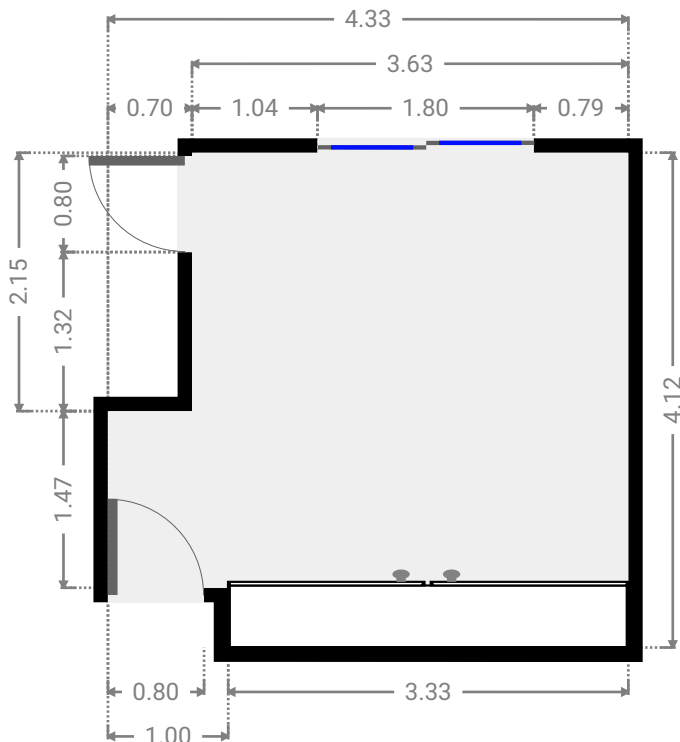

WIDTH: 3.40 m • LENGTH: 7.37 m
AREA: 25.06 m² • PERIMETER: 21.54 m

FLOORS: 1

▼ Bedroom
Ground Floor

WIDTH: 4.40 m • LENGTH: 3.13 m
AREA: 13.14 m² • PERIMETER: 15.07 m

▼ Bedroom
Ground Floor

WIDTH: 4.33 m • LENGTH: 4.12 m
AREA: 15.82 m² • PERIMETER: 16.89 m

FLOORS: 1

▼ Bathroom
Ground Floor

WIDTH: 1.56 m • LENGTH: 2.98 m
AREA: 3.98 m² • PERIMETER: 9.08 m

▼ Hall
Ground Floor

WIDTH: 0.90 m • LENGTH: 1.05 m
AREA: 0.95 m² • PERIMETER: 3.90 m

FLOORS: 1

▼ **Bedroom**
Ground Floor

WIDTH: 2.68 m • LENGTH: 3.57 m
AREA: 9.57 m² • PERIMETER: 12.50 m

▼ **Bathroom**
Ground Floor

WIDTH: 1.77 m • LENGTH: 3.59 m
AREA: 5.15 m² • PERIMETER: 10.71 m

28 Kingfisher Parade

FLOORS: 1

▼ Other Ground Floor

WIDTH: 4.56 m • LENGTH: 1.10 m
AREA: 5.02 m² • PERIMETER: 11.32 m

▼ Other Ground Floor

WIDTH: 12.50 m • LENGTH: 2.42 m
AREA: 28.56 m² • PERIMETER: 28.85 m