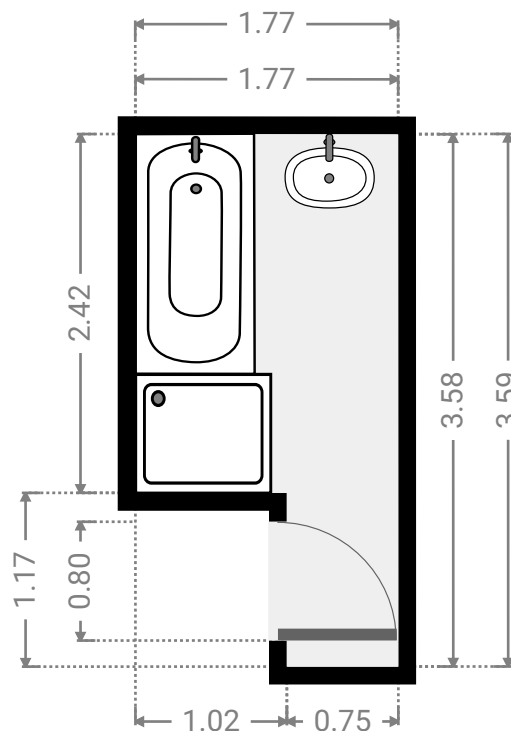

WIDTH: 3.40 m • LENGTH: 7.37 m
AREA: 25.06 m² • PERIMETER: 21.54 m

FLOORS: 1

▼ Bedroom
Ground Floor

WIDTH: 4.40 m • LENGTH: 3.13 m
AREA: 13.14 m² • PERIMETER: 15.07 m

▼ Bedroom
Ground Floor

WIDTH: 4.33 m • LENGTH: 4.12 m
AREA: 15.82 m² • PERIMETER: 16.89 m

FLOORS: 1

▼ Bathroom
Ground Floor

WIDTH: 1.56 m • LENGTH: 2.98 m
AREA: 3.98 m² • PERIMETER: 9.08 m

▼ Hall
Ground Floor

WIDTH: 0.90 m • LENGTH: 1.05 m
AREA: 0.95 m² • PERIMETER: 3.90 m

FLOORS: 1

▼ **Bedroom**
Ground Floor

WIDTH: 2.68 m • LENGTH: 3.57 m
AREA: 9.57 m² • PERIMETER: 12.50 m

▼ **Bathroom**
Ground Floor

WIDTH: 1.77 m • LENGTH: 3.59 m
AREA: 5.15 m² • PERIMETER: 10.71 m

28 Kingfisher Parade

FLOORS: 1

▼ Other Ground Floor

WIDTH: 4.56 m • LENGTH: 1.10 m
AREA: 5.02 m² • PERIMETER: 11.32 m

▼ Other Ground Floor

WIDTH: 12.50 m • LENGTH: 2.42 m
AREA: 28.56 m² • PERIMETER: 28.85 m