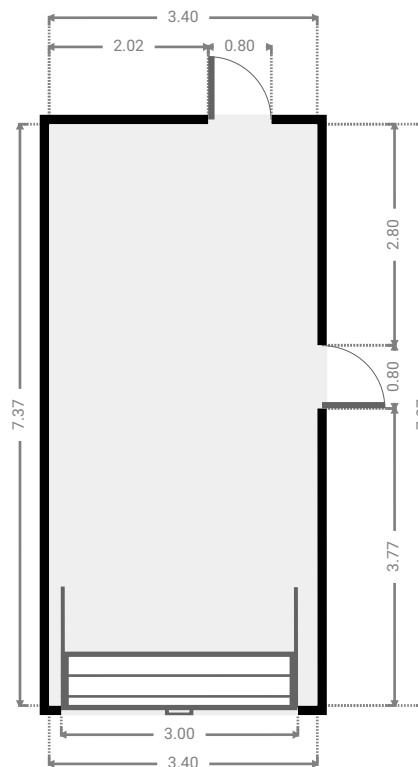

WIDTH: 3.40 m • LENGTH: 7.37 m
AREA: 25.06 m² • PERIMETER: 21.54 m

FLOORS: 1

▼ Bedroom
Ground Floor

WIDTH: 4.40 m • LENGTH: 3.13 m
AREA: 13.14 m² • PERIMETER: 15.07 m

▼ Bedroom
Ground Floor

WIDTH: 4.33 m • LENGTH: 4.12 m
AREA: 15.82 m² • PERIMETER: 16.89 m

FLOORS: 1

▼ Bathroom
Ground Floor

WIDTH: 1.56 m • LENGTH: 2.98 m
AREA: 3.98 m² • PERIMETER: 9.08 m

▼ Hall
Ground Floor

WIDTH: 0.90 m • LENGTH: 1.05 m
AREA: 0.95 m² • PERIMETER: 3.90 m

FLOORS: 1

▼ **Bedroom**
Ground Floor

WIDTH: 2.68 m • LENGTH: 3.57 m
AREA: 9.57 m² • PERIMETER: 12.50 m

▼ **Bathroom**
Ground Floor

WIDTH: 1.77 m • LENGTH: 3.59 m
AREA: 5.15 m² • PERIMETER: 10.71 m

28 Kingfisher Parade

FLOORS: 1

▼ Other Ground Floor

WIDTH: 4.56 m • LENGTH: 1.10 m
AREA: 5.02 m² • PERIMETER: 11.32 m

▼ Other Ground Floor

WIDTH: 12.50 m • LENGTH: 2.42 m
AREA: 28.56 m² • PERIMETER: 28.85 m