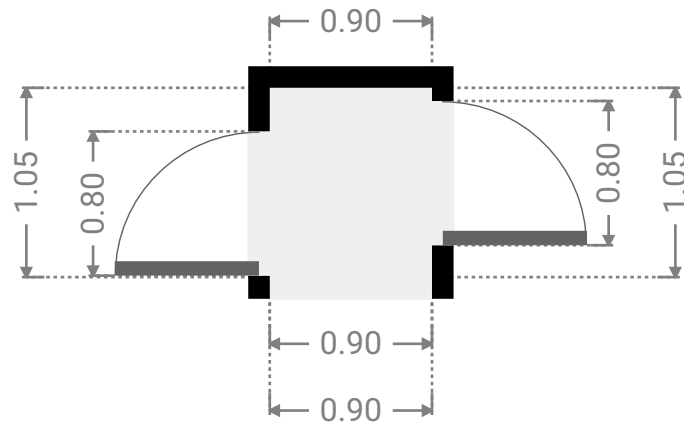

WIDTH: 3.40 m • LENGTH: 7.37 m
AREA: 25.06 m² • PERIMETER: 21.54 m

FLOORS: 1

▼ Bedroom
Ground Floor

WIDTH: 4.40 m • LENGTH: 3.13 m
AREA: 13.14 m² • PERIMETER: 15.07 m

▼ Bedroom
Ground Floor

WIDTH: 4.33 m • LENGTH: 4.12 m
AREA: 15.82 m² • PERIMETER: 16.89 m

FLOORS: 1

▼ Bathroom
Ground Floor

WIDTH: 1.56 m • LENGTH: 2.98 m
AREA: 3.98 m² • PERIMETER: 9.08 m

▼ Hall
Ground Floor

WIDTH: 0.90 m • LENGTH: 1.05 m
AREA: 0.95 m² • PERIMETER: 3.90 m

FLOORS: 1

▼ **Bedroom**
Ground Floor

WIDTH: 2.68 m • LENGTH: 3.57 m
AREA: 9.57 m² • PERIMETER: 12.50 m

▼ **Bathroom**
Ground Floor

WIDTH: 1.77 m • LENGTH: 3.59 m
AREA: 5.15 m² • PERIMETER: 10.71 m

28 Kingfisher Parade

FLOORS: 1

▼ Other Ground Floor

WIDTH: 4.56 m • LENGTH: 1.10 m
AREA: 5.02 m² • PERIMETER: 11.32 m

▼ Other Ground Floor

WIDTH: 12.50 m • LENGTH: 2.42 m
AREA: 28.56 m² • PERIMETER: 28.85 m