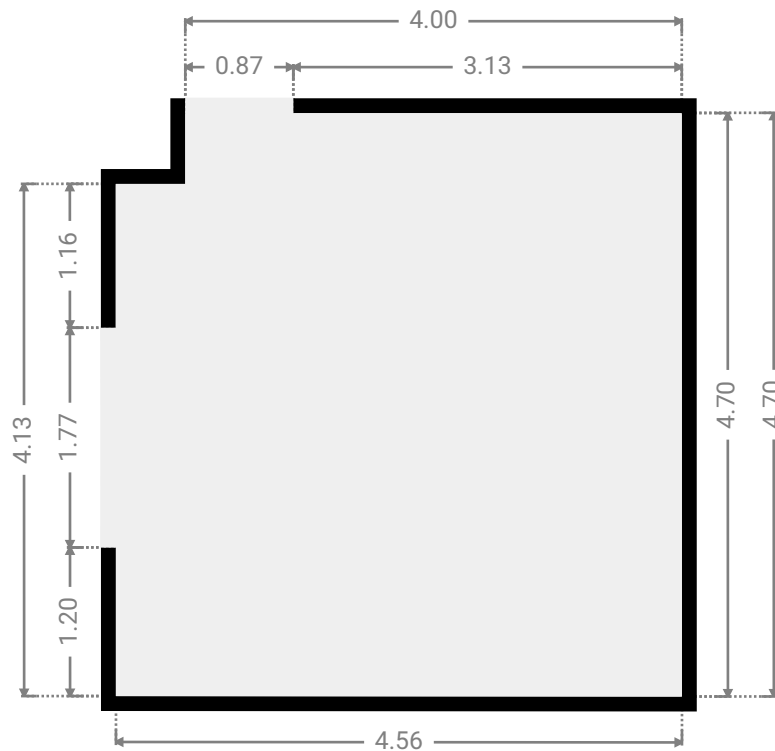

FLOORS: 1

▼ Hall Ground Floor

WIDTH: 2.06 m • LENGTH: 1.11 m
AREA: 2.29 m² • PERIMETER: 6.34 m

▼ Closet Ground Floor

WIDTH: 0.50 m • LENGTH: 1.10 m
AREA: 0.55 m² • PERIMETER: 3.20 m

FLOORS: 1

▼ Living Room
Ground Floor

WIDTH: 2.67 m • LENGTH: 4.69 m
AREA: 12.33 m² • PERIMETER: 14.72 m

▼ Living Room
Ground Floor

WIDTH: 4.56 m • LENGTH: 4.70 m
AREA: 21.11 m² • PERIMETER: 18.52 m

FLOORS: 1

▼ Kitchen Ground Floor

WIDTH: 8.35 m • LENGTH: 4.82 m
AREA: 28.54 m² • PERIMETER: 26.33 m

WIDTH: 2.68 m • LENGTH: 3.57 m
AREA: 9.57 m² • PERIMETER: 12.50 m

▼ **Bathroom**
Ground Floor

WIDTH: 1.77 m • LENGTH: 3.59 m
AREA: 5.15 m² • PERIMETER: 10.71 m

28 Kingfisher Parade

FLOORS: 1

▼ Other Ground Floor

WIDTH: 4.56 m • LENGTH: 1.10 m
AREA: 5.02 m² • PERIMETER: 11.32 m

▼ Other Ground Floor

WIDTH: 12.50 m • LENGTH: 2.42 m
AREA: 28.56 m² • PERIMETER: 28.85 m