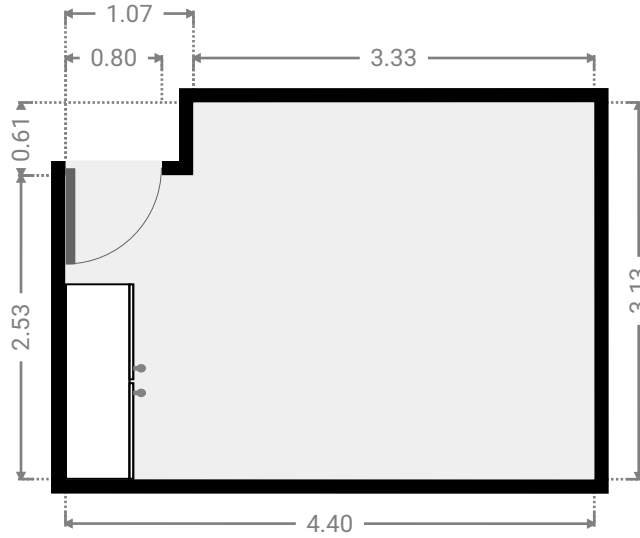

WIDTH: 2.67 m • LENGTH: 4.69 m
AREA: 12.33 m² • PERIMETER: 14.72 m

▼ Living Room
Ground Floor

WIDTH: 4.56 m • LENGTH: 4.70 m
AREA: 21.11 m² • PERIMETER: 18.52 m

FLOORS: 1

▼ Kitchen Ground Floor

WIDTH: 8.35 m • LENGTH: 4.82 m
AREA: 28.54 m² • PERIMETER: 26.33 m

▼ Laundry Room Ground Floor

WIDTH: 1.68 m • LENGTH: 2.50 m
AREA: 4.20 m² • PERIMETER: 8.36 m

FLOORS: 1

▼ Toilet Ground Floor

WIDTH: 1.68 m • LENGTH: 0.98 m
AREA: 1.65 m² • PERIMETER: 5.32 m

▼ Garage Ground Floor

WIDTH: 3.40 m • LENGTH: 7.37 m
AREA: 25.06 m² • PERIMETER: 21.54 m

FLOORS: 1

▼ Bedroom
Ground Floor

WIDTH: 4.40 m • LENGTH: 3.13 m
AREA: 13.14 m² • PERIMETER: 15.07 m

▼ Bedroom
Ground Floor

WIDTH: 4.33 m • LENGTH: 4.12 m
AREA: 15.82 m² • PERIMETER: 16.89 m

WIDTH: 4.56 m • LENGTH: 1.10 m
AREA: 5.02 m² • PERIMETER: 11.32 m

▼ Other Ground Floor

WIDTH: 12.50 m • LENGTH: 2.42 m
AREA: 28.56 m² • PERIMETER: 28.85 m