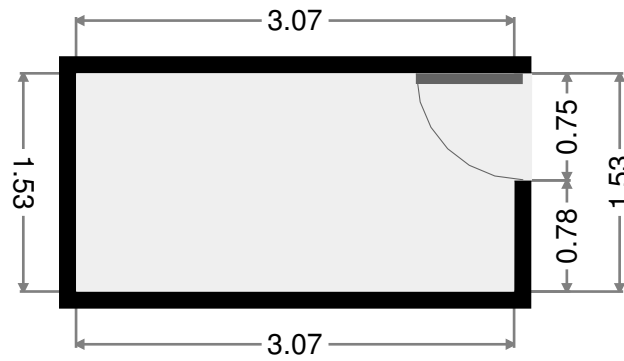

# Outdoor Area

Width: 2.13 m  
 Length: 4.16 m  
 Area: 8.85 m<sup>2</sup>  
 Perimeter: 12.58 m

THIS FLOORPLAN IS PROVIDED WITHOUT WARRANTY OF ANY KIND. SENSOPIA DISCLAIMS ANY WARRANTY INCLUDING, WITHOUT LIMITATION, SATISFACTORY QUALITY OR ACCURACY OF DIMENSIONS.

# Toilet

Width: 0.91 m  
 Length: 1.99 m  
 Area: 1.80 m<sup>2</sup>  
 Perimeter: 5.79 m

THIS FLOORPLAN IS PROVIDED WITHOUT WARRANTY OF ANY KIND. SENSOPIA DISCLAIMS ANY WARRANTY INCLUDING, WITHOUT LIMITATION, SATISFACTORY QUALITY OR ACCURACY OF DIMENSIONS.

# Ensuite

Width: 1.99 m  
 Length: 4.17 m  
 Area: 8.28 m<sup>2</sup>  
 Perimeter: 12.32 m

# WIR

Width: 1.53 m  
 Length: 3.07 m  
 Area: 4.70 m<sup>2</sup>  
 Perimeter: 9.21 m

THIS FLOORPLAN IS PROVIDED WITHOUT WARRANTY OF ANY KIND. SENSOPIA DISCLAIMS ANY WARRANTY INCLUDING, WITHOUT LIMITATION, SATISFACTORY QUALITY OR ACCURACY OF DIMENSIONS.