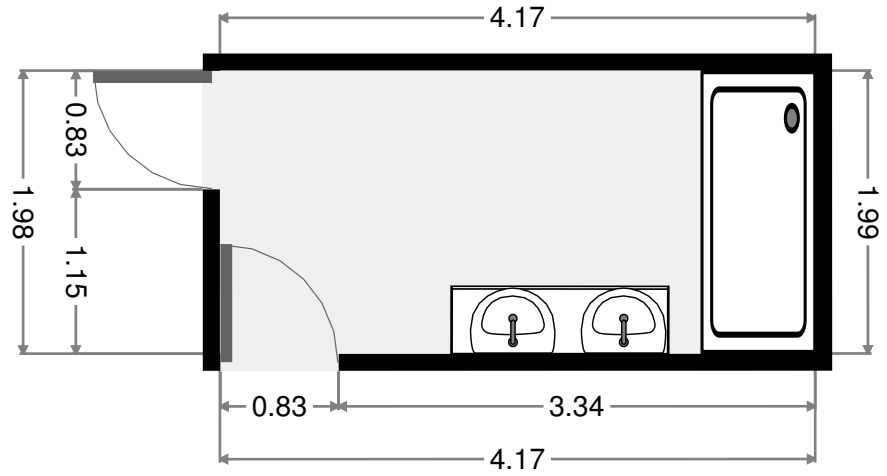

# Outdoor Area

Width: 2.13 m  
 Length: 4.16 m  
 Area: 8.85 m<sup>2</sup>  
 Perimeter: 12.58 m

THIS FLOORPLAN IS PROVIDED WITHOUT WARRANTY OF ANY KIND. SENSOPIA DISCLAIMS ANY WARRANTY INCLUDING, WITHOUT LIMITATION, SATISFACTORY QUALITY OR ACCURACY OF DIMENSIONS.

# Bedroom

Width: 3.07 m  
 Length: 3.58 m  
 Area: 10.40 m<sup>2</sup>  
 Perimeter: 13.31 m

# Toilet

Width: 0.91 m  
 Length: 1.99 m  
 Area: 1.80 m<sup>2</sup>  
 Perimeter: 5.79 m

THIS FLOORPLAN IS PROVIDED WITHOUT WARRANTY OF ANY KIND. SENSOPIA DISCLAIMS ANY WARRANTY INCLUDING, WITHOUT LIMITATION, SATISFACTORY QUALITY OR ACCURACY OF DIMENSIONS.

# WIR

Width: 1.53 m  
 Length: 3.07 m  
 Area: 4.70 m<sup>2</sup>  
 Perimeter: 9.21 m

THIS FLOORPLAN IS PROVIDED WITHOUT WARRANTY OF ANY KIND. SENSOPIA DISCLAIMS ANY WARRANTY INCLUDING, WITHOUT LIMITATION, SATISFACTORY QUALITY OR ACCURACY OF DIMENSIONS.