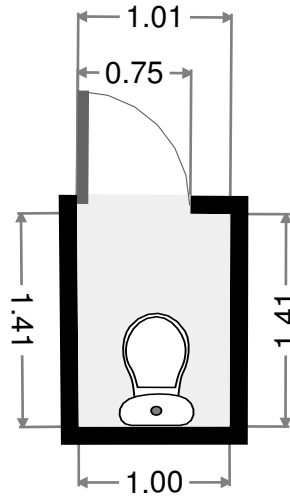

# Master Bedroom

Width: 4.08 m  
 Length: 4.19 m  
 Area: 16.34 m<sup>2</sup>  
 Perimeter: 16.53 m

# Bathroom

Width: 2.20 m  
 Length: 3.12 m  
 Area: 5.83 m<sup>2</sup>  
 Perimeter: 10.64 m

THIS FLOORPLAN IS PROVIDED WITHOUT WARRANTY OF ANY KIND. SENSOPIA DISCLAIMS ANY WARRANTY INCLUDING, WITHOUT LIMITATION, SATISFACTORY QUALITY OR ACCURACY OF DIMENSIONS.

# Toilet

Width: 1.01 m  
 Length: 1.41 m  
 Area: 1.42 m<sup>2</sup>  
 Perimeter: 4.83 m

# Entry

Width: 1.69 m  
 Length: 3.73 m  
 Area: 5.87 m<sup>2</sup>  
 Perimeter: 10.83 m

THIS FLOORPLAN IS PROVIDED WITHOUT WARRANTY OF ANY KIND. SENSOPIA DISCLAIMS ANY WARRANTY INCLUDING, WITHOUT LIMITATION, SATISFACTORY QUALITY OR ACCURACY OF DIMENSIONS.