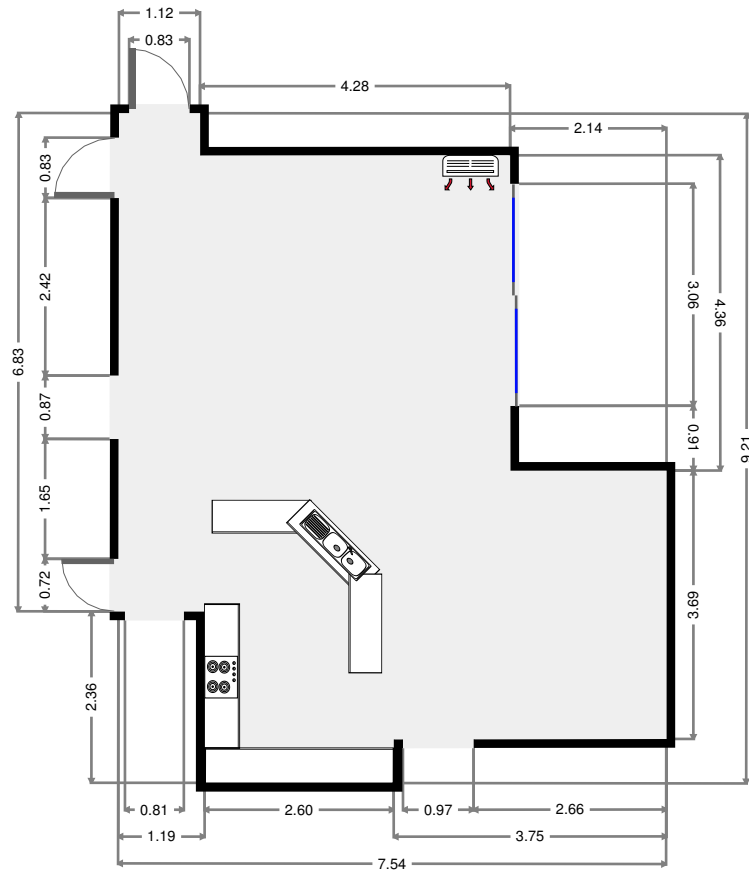

# Entry

Width: 1.69 m  
 Length: 3.73 m  
 Area: 5.87 m<sup>2</sup>  
 Perimeter: 10.83 m

THIS FLOORPLAN IS PROVIDED WITHOUT WARRANTY OF ANY KIND. SENSOPIA DISCLAIMS ANY WARRANTY INCLUDING, WITHOUT LIMITATION, SATISFACTORY QUALITY OR ACCURACY OF DIMENSIONS.

# Bedroom

Width: 3.15 m  
 Length: 3.93 m  
 Area: 10.84 m<sup>2</sup>  
 Perimeter: 14.14 m

THIS FLOORPLAN IS PROVIDED WITHOUT WARRANTY OF ANY KIND. SENSOPIA DISCLAIMS ANY WARRANTY INCLUDING, WITHOUT LIMITATION, SATISFACTORY QUALITY OR ACCURACY OF DIMENSIONS.

# Hall

Width: 1.58 m  
 Length: 3.11 m  
 Area: 3.80 m<sup>2</sup>  
 Perimeter: 9.38 m

# Kitchen/Living/Dining

Width: 7.54 m  
 Length: 9.21 m  
 Area: 51.36 m<sup>2</sup>  
 Perimeter: 33.51 m

THIS FLOORPLAN IS PROVIDED WITHOUT WARRANTY OF ANY KIND. SENSOPIA DISCLAIMS ANY WARRANTY INCLUDING, WITHOUT LIMITATION, SATISFACTORY QUALITY OR ACCURACY OF DIMENSIONS.