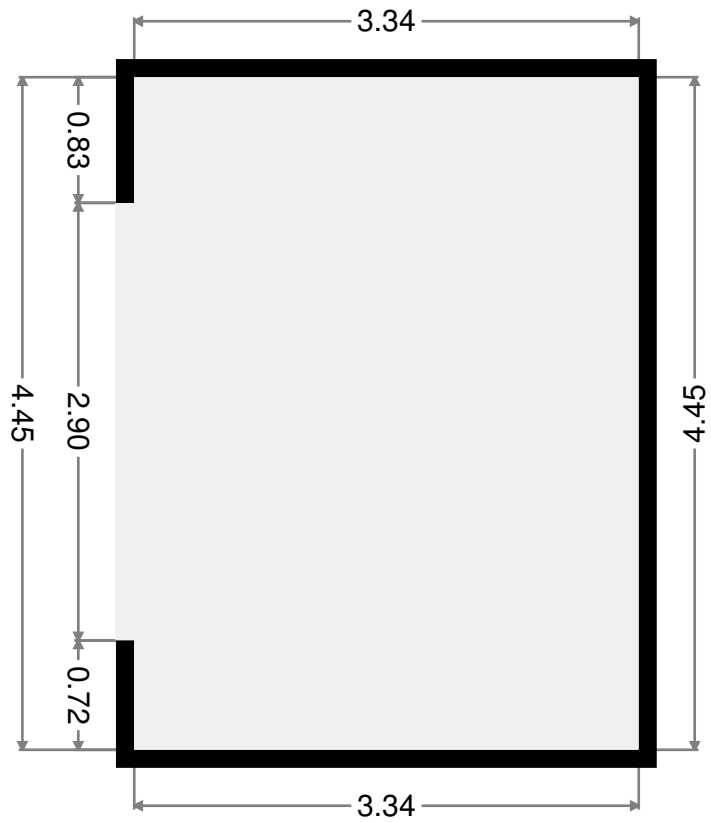

# Bedroom

Width: 3.15 m  
 Length: 3.93 m  
 Area: 10.84 m<sup>2</sup>  
 Perimeter: 14.14 m

THIS FLOORPLAN IS PROVIDED WITHOUT WARRANTY OF ANY KIND. SENSOPIA DISCLAIMS ANY WARRANTY INCLUDING, WITHOUT LIMITATION, SATISFACTORY QUALITY OR ACCURACY OF DIMENSIONS.

# Hall

Width: 1.58 m  
 Length: 3.11 m  
 Area: 3.80 m<sup>2</sup>  
 Perimeter: 9.38 m

# Kitchen/Living/Dining

Width: 7.54 m  
 Length: 9.21 m  
 Area: 51.36 m<sup>2</sup>  
 Perimeter: 33.51 m

THIS FLOORPLAN IS PROVIDED WITHOUT WARRANTY OF ANY KIND. SENSOPIA DISCLAIMS ANY WARRANTY INCLUDING, WITHOUT LIMITATION, SATISFACTORY QUALITY OR ACCURACY OF DIMENSIONS.

# Media Room

Width: 3.34 m  
Length: 4.45 m  
Area: 14.85 m<sup>2</sup>  
Perimeter: 15.58 m

THIS FLOORPLAN IS PROVIDED WITHOUT WARRANTY OF ANY KIND. SENSOPIA DISCLAIMS ANY WARRANTY INCLUDING, WITHOUT LIMITATION, SATISFACTORY QUALITY OR ACCURACY OF DIMENSIONS.