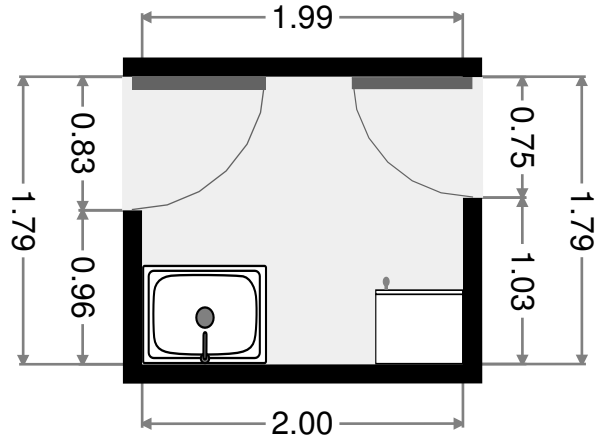

# Laundry Room

Width: 1.79 m  
 Length: 1.99 m  
 Area: 3.57 m<sup>2</sup>  
 Perimeter: 7.56 m

# Outdoor Area

Width: 2.13 m  
 Length: 4.16 m  
 Area: 8.85 m<sup>2</sup>  
 Perimeter: 12.58 m

THIS FLOORPLAN IS PROVIDED WITHOUT WARRANTY OF ANY KIND. SENSOPIA DISCLAIMS ANY WARRANTY INCLUDING, WITHOUT LIMITATION, SATISFACTORY QUALITY OR ACCURACY OF DIMENSIONS.

# Bedroom

Width: 3.07 m  
 Length: 3.58 m  
 Area: 10.40 m<sup>2</sup>  
 Perimeter: 13.31 m

# Hall

Width: 1.58 m  
 Length: 3.11 m  
 Area: 3.80 m<sup>2</sup>  
 Perimeter: 9.38 m