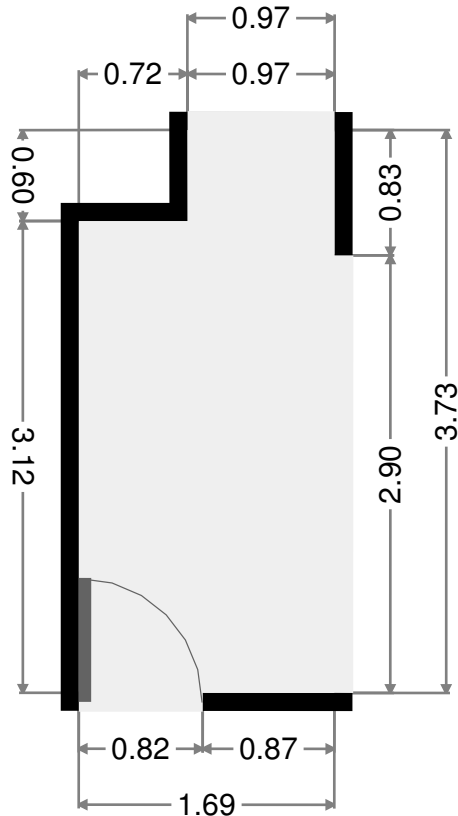

# Master Bedroom

Width: 4.08 m  
 Length: 4.19 m  
 Area: 16.34 m<sup>2</sup>  
 Perimeter: 16.53 m

# Bathroom

Width: 2.20 m  
 Length: 3.12 m  
 Area: 5.83 m<sup>2</sup>  
 Perimeter: 10.64 m

THIS FLOORPLAN IS PROVIDED WITHOUT WARRANTY OF ANY KIND. SENSOPIA DISCLAIMS ANY WARRANTY INCLUDING, WITHOUT LIMITATION, SATISFACTORY QUALITY OR ACCURACY OF DIMENSIONS.

# Entry

Width: 1.69 m  
 Length: 3.73 m  
 Area: 5.87 m<sup>2</sup>  
 Perimeter: 10.83 m

THIS FLOORPLAN IS PROVIDED WITHOUT WARRANTY OF ANY KIND. SENSOPIA DISCLAIMS ANY WARRANTY INCLUDING, WITHOUT LIMITATION, SATISFACTORY QUALITY OR ACCURACY OF DIMENSIONS.

# Hall

Width: 1.58 m  
 Length: 3.11 m  
 Area: 3.80 m<sup>2</sup>  
 Perimeter: 9.38 m