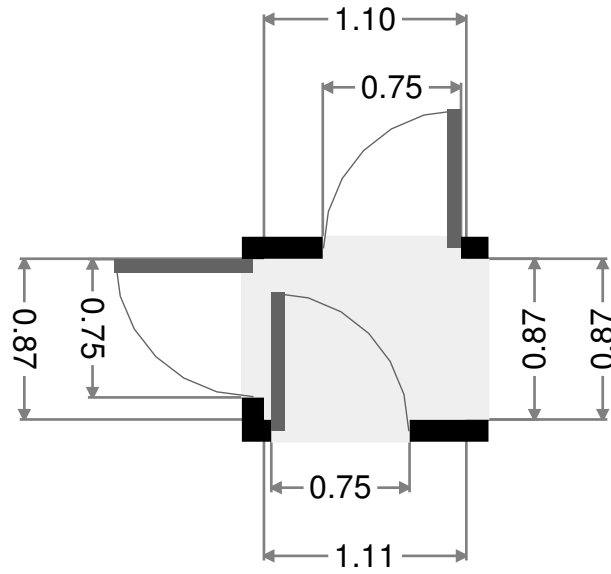

# Entry

Width: 1.69 m  
 Length: 3.73 m  
 Area: 5.87 m<sup>2</sup>  
 Perimeter: 10.83 m

THIS FLOORPLAN IS PROVIDED WITHOUT WARRANTY OF ANY KIND. SENSOPIA DISCLAIMS ANY WARRANTY INCLUDING, WITHOUT LIMITATION, SATISFACTORY QUALITY OR ACCURACY OF DIMENSIONS.

# Hall

Width: 0.87 m  
 Length: 1.10 m  
 Area: 0.96 m<sup>2</sup>  
 Perimeter: 3.94 m

# Bedroom

Width: 3.08 m  
 Length: 3.47 m  
 Area: 10.06 m<sup>2</sup>  
 Perimeter: 13.11 m

THIS FLOORPLAN IS PROVIDED WITHOUT WARRANTY OF ANY KIND. SENSOPIA DISCLAIMS ANY WARRANTY INCLUDING, WITHOUT LIMITATION, SATISFACTORY QUALITY OR ACCURACY OF DIMENSIONS.

# Hall

Width: 1.58 m  
 Length: 3.11 m  
 Area: 3.80 m<sup>2</sup>  
 Perimeter: 9.38 m