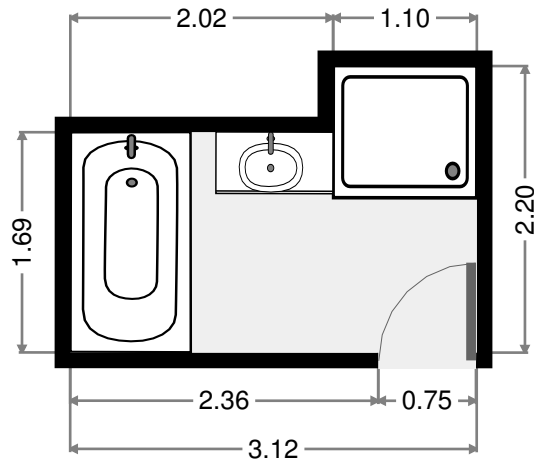

# Toilet

Width: 0.91 m  
 Length: 1.99 m  
 Area: 1.80 m<sup>2</sup>  
 Perimeter: 5.79 m

THIS FLOORPLAN IS PROVIDED WITHOUT WARRANTY OF ANY KIND. SENSOPIA DISCLAIMS ANY WARRANTY INCLUDING, WITHOUT LIMITATION, SATISFACTORY QUALITY OR ACCURACY OF DIMENSIONS.

# WIR

Width: 1.53 m  
 Length: 3.07 m  
 Area: 4.70 m<sup>2</sup>  
 Perimeter: 9.21 m

THIS FLOORPLAN IS PROVIDED WITHOUT WARRANTY OF ANY KIND. SENSOPIA DISCLAIMS ANY WARRANTY INCLUDING, WITHOUT LIMITATION, SATISFACTORY QUALITY OR ACCURACY OF DIMENSIONS.

# Master Bedroom

Width: 4.08 m  
 Length: 4.19 m  
 Area: 16.34 m<sup>2</sup>  
 Perimeter: 16.53 m

# Bathroom

Width: 2.20 m  
 Length: 3.12 m  
 Area: 5.83 m<sup>2</sup>  
 Perimeter: 10.64 m

THIS FLOORPLAN IS PROVIDED WITHOUT WARRANTY OF ANY KIND. SENSOPIA DISCLAIMS ANY WARRANTY INCLUDING, WITHOUT LIMITATION, SATISFACTORY QUALITY OR ACCURACY OF DIMENSIONS.