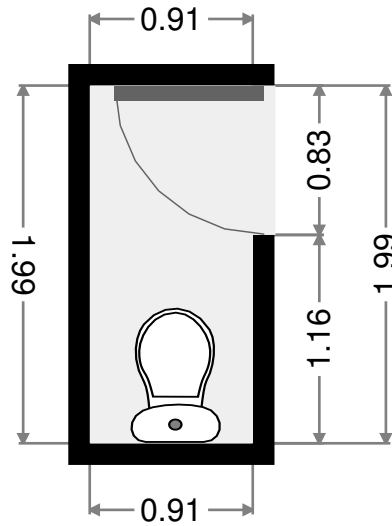

# Outdoor Area

Width: 2.13 m  
 Length: 4.16 m  
 Area: 8.85 m<sup>2</sup>  
 Perimeter: 12.58 m

THIS FLOORPLAN IS PROVIDED WITHOUT WARRANTY OF ANY KIND. SENSOPIA DISCLAIMS ANY WARRANTY INCLUDING, WITHOUT LIMITATION, SATISFACTORY QUALITY OR ACCURACY OF DIMENSIONS.

# Bedroom

Width: 3.07 m  
 Length: 3.58 m  
 Area: 10.40 m<sup>2</sup>  
 Perimeter: 13.31 m

# Toilet

Width: 0.91 m  
 Length: 1.99 m  
 Area: 1.80 m<sup>2</sup>  
 Perimeter: 5.79 m

THIS FLOORPLAN IS PROVIDED WITHOUT WARRANTY OF ANY KIND. SENSOPIA DISCLAIMS ANY WARRANTY INCLUDING, WITHOUT LIMITATION, SATISFACTORY QUALITY OR ACCURACY OF DIMENSIONS.

# Hall

Width: 1.58 m  
 Length: 3.11 m  
 Area: 3.80 m<sup>2</sup>  
 Perimeter: 9.38 m