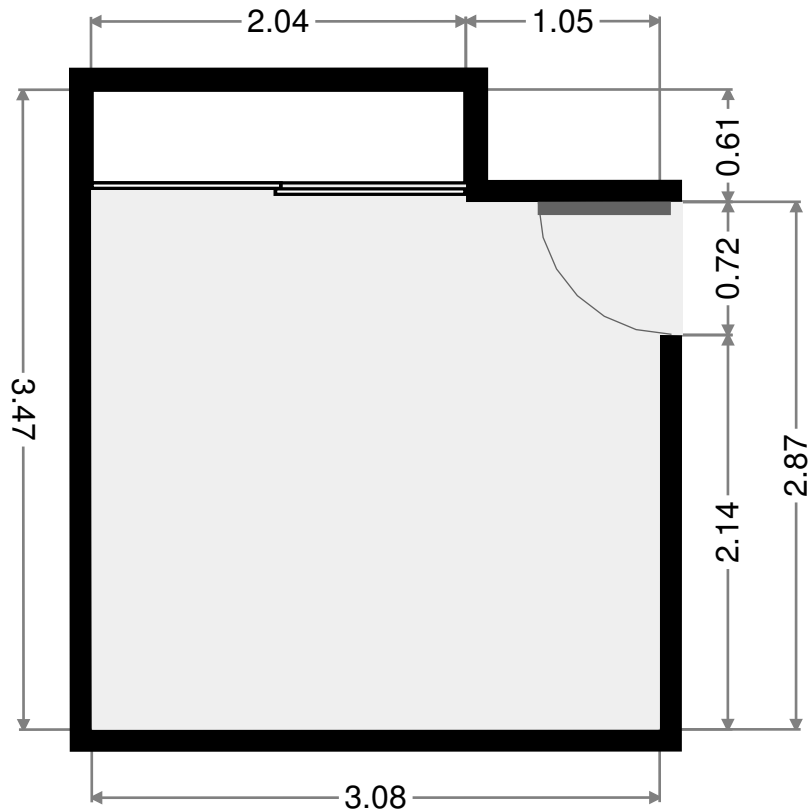

# Bathroom

Width: 2.20 m  
 Length: 3.12 m  
 Area: 5.83 m<sup>2</sup>  
 Perimeter: 10.64 m

THIS FLOORPLAN IS PROVIDED WITHOUT WARRANTY OF ANY KIND. SENSOPIA DISCLAIMS ANY WARRANTY INCLUDING, WITHOUT LIMITATION, SATISFACTORY QUALITY OR ACCURACY OF DIMENSIONS.

# Entry

Width: 1.69 m  
 Length: 3.73 m  
 Area: 5.87 m<sup>2</sup>  
 Perimeter: 10.83 m

THIS FLOORPLAN IS PROVIDED WITHOUT WARRANTY OF ANY KIND. SENSOPIA DISCLAIMS ANY WARRANTY INCLUDING, WITHOUT LIMITATION, SATISFACTORY QUALITY OR ACCURACY OF DIMENSIONS.

# Hall

Width: 0.87 m  
 Length: 1.10 m  
 Area: 0.96 m<sup>2</sup>  
 Perimeter: 3.94 m

# Bedroom

Width: 3.08 m  
 Length: 3.47 m  
 Area: 10.06 m<sup>2</sup>  
 Perimeter: 13.11 m

THIS FLOORPLAN IS PROVIDED WITHOUT WARRANTY OF ANY KIND. SENSOPIA DISCLAIMS ANY WARRANTY INCLUDING, WITHOUT LIMITATION, SATISFACTORY QUALITY OR ACCURACY OF DIMENSIONS.