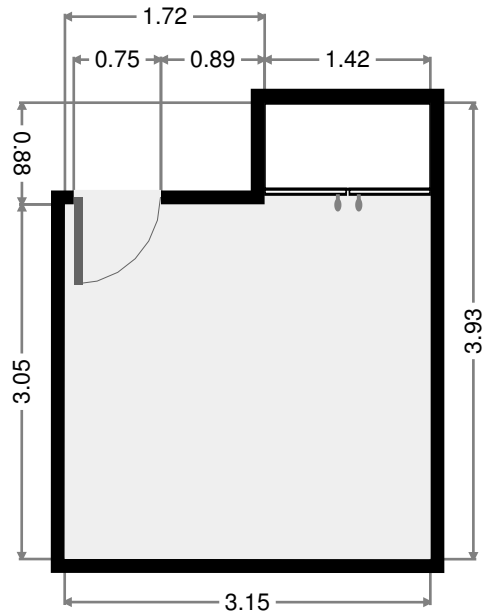

# Bathroom

Width: 2.20 m  
 Length: 3.12 m  
 Area: 5.83 m<sup>2</sup>  
 Perimeter: 10.64 m

THIS FLOORPLAN IS PROVIDED WITHOUT WARRANTY OF ANY KIND. SENSOPIA DISCLAIMS ANY WARRANTY INCLUDING, WITHOUT LIMITATION, SATISFACTORY QUALITY OR ACCURACY OF DIMENSIONS.

# Entry

Width: 1.69 m  
 Length: 3.73 m  
 Area: 5.87 m<sup>2</sup>  
 Perimeter: 10.83 m

THIS FLOORPLAN IS PROVIDED WITHOUT WARRANTY OF ANY KIND. SENSOPIA DISCLAIMS ANY WARRANTY INCLUDING, WITHOUT LIMITATION, SATISFACTORY QUALITY OR ACCURACY OF DIMENSIONS.

# Bedroom

Width: 3.08 m  
 Length: 3.47 m  
 Area: 10.06 m<sup>2</sup>  
 Perimeter: 13.11 m

THIS FLOORPLAN IS PROVIDED WITHOUT WARRANTY OF ANY KIND. SENSOPIA DISCLAIMS ANY WARRANTY INCLUDING, WITHOUT LIMITATION, SATISFACTORY QUALITY OR ACCURACY OF DIMENSIONS.

# Bedroom

Width: 3.15 m  
 Length: 3.93 m  
 Area: 10.84 m<sup>2</sup>  
 Perimeter: 14.14 m

THIS FLOORPLAN IS PROVIDED WITHOUT WARRANTY OF ANY KIND. SENSOPIA DISCLAIMS ANY WARRANTY INCLUDING, WITHOUT LIMITATION, SATISFACTORY QUALITY OR ACCURACY OF DIMENSIONS.