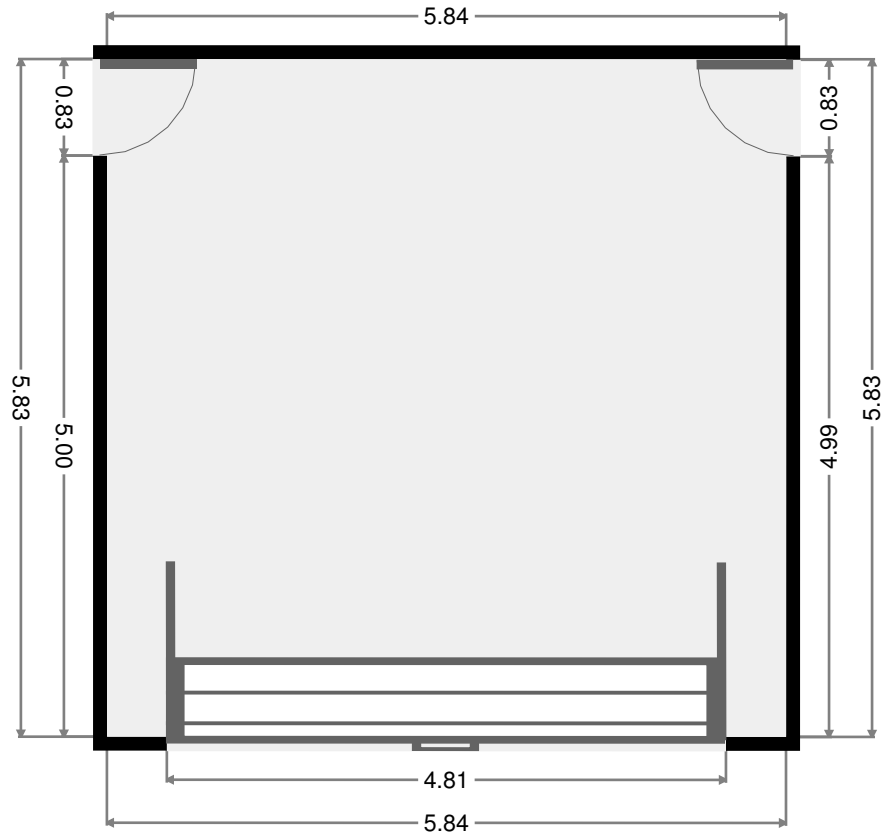

# Entry

Width: 1.69 m  
 Length: 3.73 m  
 Area: 5.87 m<sup>2</sup>  
 Perimeter: 10.83 m

THIS FLOORPLAN IS PROVIDED WITHOUT WARRANTY OF ANY KIND. SENSOPIA DISCLAIMS ANY WARRANTY INCLUDING, WITHOUT LIMITATION, SATISFACTORY QUALITY OR ACCURACY OF DIMENSIONS.

# Hall

Width: 0.87 m  
 Length: 1.10 m  
 Area: 0.96 m<sup>2</sup>  
 Perimeter: 3.94 m

# Bedroom

Width: 3.08 m  
 Length: 3.47 m  
 Area: 10.06 m<sup>2</sup>  
 Perimeter: 13.11 m

THIS FLOORPLAN IS PROVIDED WITHOUT WARRANTY OF ANY KIND. SENSOPIA DISCLAIMS ANY WARRANTY INCLUDING, WITHOUT LIMITATION, SATISFACTORY QUALITY OR ACCURACY OF DIMENSIONS.

# Bedroom

Width: 3.15 m  
 Length: 3.93 m  
 Area: 10.84 m<sup>2</sup>  
 Perimeter: 14.14 m

THIS FLOORPLAN IS PROVIDED WITHOUT WARRANTY OF ANY KIND. SENSOPIA DISCLAIMS ANY WARRANTY INCLUDING, WITHOUT LIMITATION, SATISFACTORY QUALITY OR ACCURACY OF DIMENSIONS.