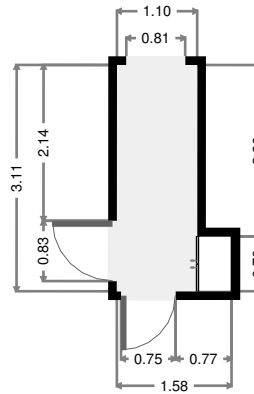

# Bedroom

Width: 3.08 m  
 Length: 3.47 m  
 Area: 10.06 m<sup>2</sup>  
 Perimeter: 13.11 m

THIS FLOORPLAN IS PROVIDED WITHOUT WARRANTY OF ANY KIND. SENSOPIA DISCLAIMS ANY WARRANTY INCLUDING, WITHOUT LIMITATION, SATISFACTORY QUALITY OR ACCURACY OF DIMENSIONS.

# Bedroom

Width: 3.15 m  
 Length: 3.93 m  
 Area: 10.84 m<sup>2</sup>  
 Perimeter: 14.14 m

THIS FLOORPLAN IS PROVIDED WITHOUT WARRANTY OF ANY KIND. SENSOPIA DISCLAIMS ANY WARRANTY INCLUDING, WITHOUT LIMITATION, SATISFACTORY QUALITY OR ACCURACY OF DIMENSIONS.

# Hall

Width: 1.58 m  
 Length: 3.11 m  
 Area: 3.80 m<sup>2</sup>  
 Perimeter: 9.38 m

# Media Room

Width: 3.34 m  
Length: 4.45 m  
Area: 14.85 m<sup>2</sup>  
Perimeter: 15.58 m

THIS FLOORPLAN IS PROVIDED WITHOUT WARRANTY OF ANY KIND. SENSOPIA DISCLAIMS ANY WARRANTY INCLUDING, WITHOUT LIMITATION, SATISFACTORY QUALITY OR ACCURACY OF DIMENSIONS.