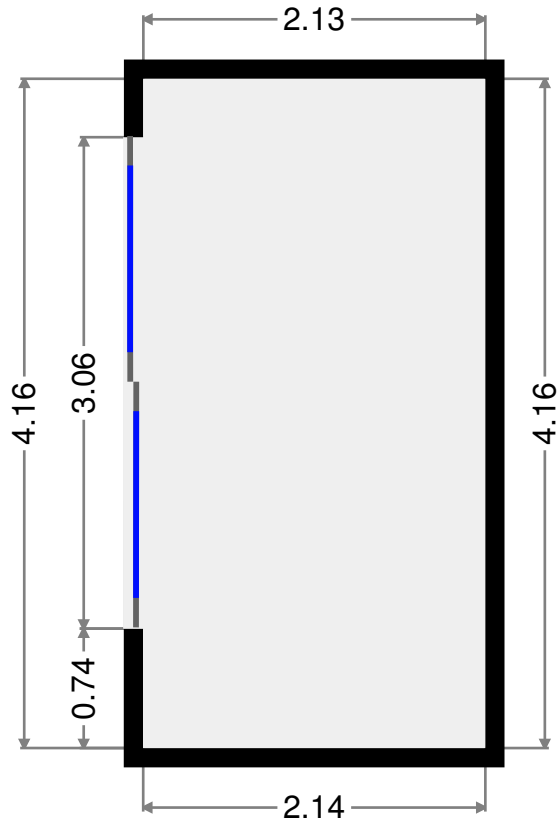

# Laundry Room

Width: 1.79 m  
 Length: 1.99 m  
 Area: 3.57 m<sup>2</sup>  
 Perimeter: 7.56 m

# Outdoor Area

Width: 2.13 m  
 Length: 4.16 m  
 Area: 8.85 m<sup>2</sup>  
 Perimeter: 12.58 m

THIS FLOORPLAN IS PROVIDED WITHOUT WARRANTY OF ANY KIND. SENSOPIA DISCLAIMS ANY WARRANTY INCLUDING, WITHOUT LIMITATION, SATISFACTORY QUALITY OR ACCURACY OF DIMENSIONS.

# Bedroom

Width: 3.07 m  
 Length: 3.58 m  
 Area: 10.40 m<sup>2</sup>  
 Perimeter: 13.31 m

# Hall

Width: 1.58 m  
 Length: 3.11 m  
 Area: 3.80 m<sup>2</sup>  
 Perimeter: 9.38 m