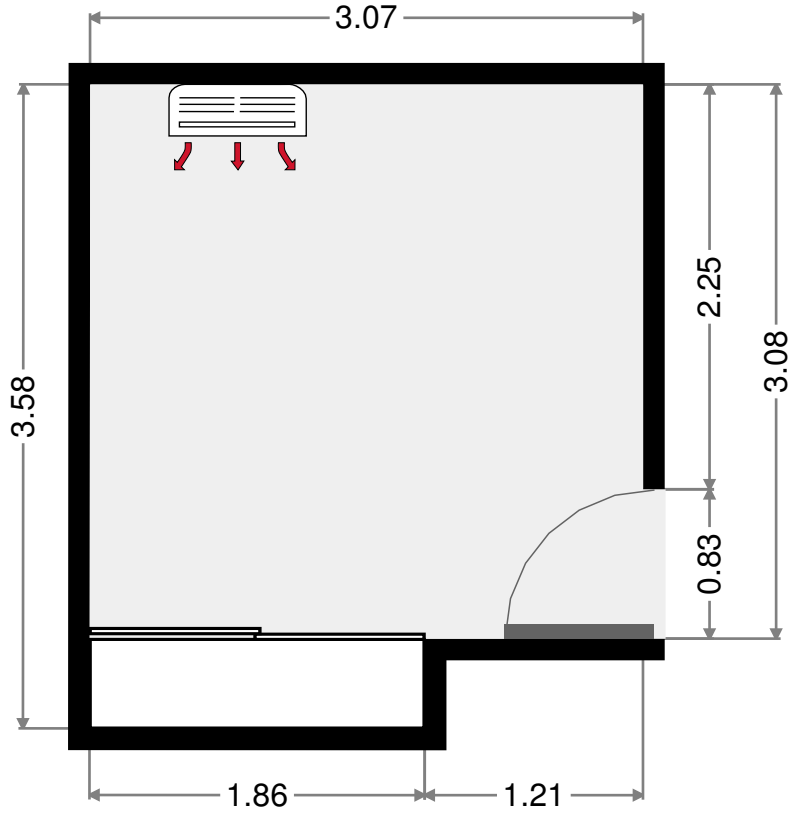

# Laundry Room

Width: 1.79 m  
 Length: 1.99 m  
 Area: 3.57 m<sup>2</sup>  
 Perimeter: 7.56 m

# Outdoor Area

Width: 2.13 m  
 Length: 4.16 m  
 Area: 8.85 m<sup>2</sup>  
 Perimeter: 12.58 m

THIS FLOORPLAN IS PROVIDED WITHOUT WARRANTY OF ANY KIND. SENSOPIA DISCLAIMS ANY WARRANTY INCLUDING, WITHOUT LIMITATION, SATISFACTORY QUALITY OR ACCURACY OF DIMENSIONS.

# Bedroom

Width: 3.07 m  
 Length: 3.58 m  
 Area: 10.40 m<sup>2</sup>  
 Perimeter: 13.31 m

# Toilet

Width: 0.91 m  
 Length: 1.99 m  
 Area: 1.80 m<sup>2</sup>  
 Perimeter: 5.79 m

THIS FLOORPLAN IS PROVIDED WITHOUT WARRANTY OF ANY KIND. SENSOPIA DISCLAIMS ANY WARRANTY INCLUDING, WITHOUT LIMITATION, SATISFACTORY QUALITY OR ACCURACY OF DIMENSIONS.