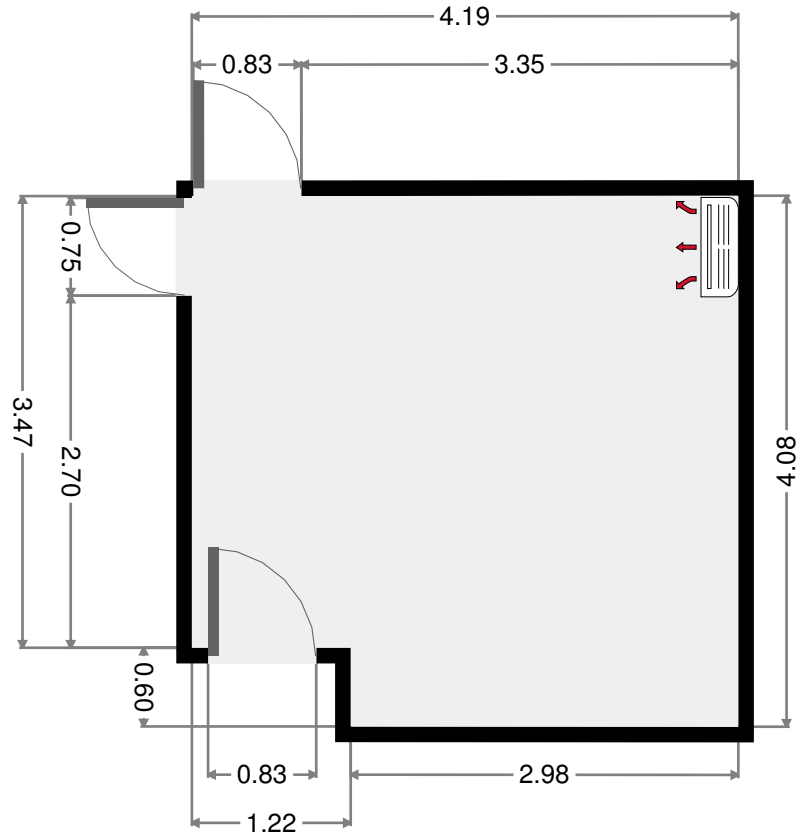

# WIR

Width: 1.53 m  
 Length: 3.07 m  
 Area: 4.70 m<sup>2</sup>  
 Perimeter: 9.21 m

THIS FLOORPLAN IS PROVIDED WITHOUT WARRANTY OF ANY KIND. SENSOPIA DISCLAIMS ANY WARRANTY INCLUDING, WITHOUT LIMITATION, SATISFACTORY QUALITY OR ACCURACY OF DIMENSIONS.

# Master Bedroom

Width: 4.08 m  
 Length: 4.19 m  
 Area: 16.34 m<sup>2</sup>  
 Perimeter: 16.53 m

# Bathroom

Width: 2.20 m  
 Length: 3.12 m  
 Area: 5.83 m<sup>2</sup>  
 Perimeter: 10.64 m

THIS FLOORPLAN IS PROVIDED WITHOUT WARRANTY OF ANY KIND. SENSOPIA DISCLAIMS ANY WARRANTY INCLUDING, WITHOUT LIMITATION, SATISFACTORY QUALITY OR ACCURACY OF DIMENSIONS.

# Entry

Width: 1.69 m  
 Length: 3.73 m  
 Area: 5.87 m<sup>2</sup>  
 Perimeter: 10.83 m

THIS FLOORPLAN IS PROVIDED WITHOUT WARRANTY OF ANY KIND. SENSOPIA DISCLAIMS ANY WARRANTY INCLUDING, WITHOUT LIMITATION, SATISFACTORY QUALITY OR ACCURACY OF DIMENSIONS.