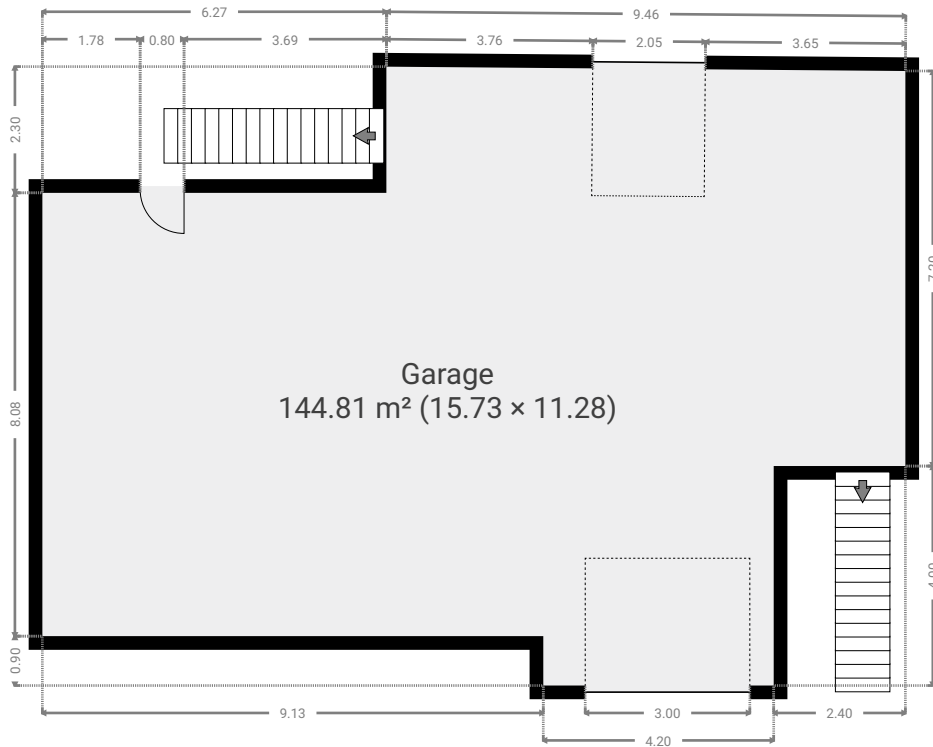

TOTAL AREA: 306.35 m² • LIVING AREA: 161.58 m² • FLOORS: 2 • ROOMS: 13

▼ **Ground Floor**

TOTAL AREA: 144.77 m² • LIVING AREA: 0.00 m² • ROOMS: 1

▼ **1st Floor**

TOTAL AREA: 161.58 m² • LIVING AREA: 161.58 m² • ROOMS: 12