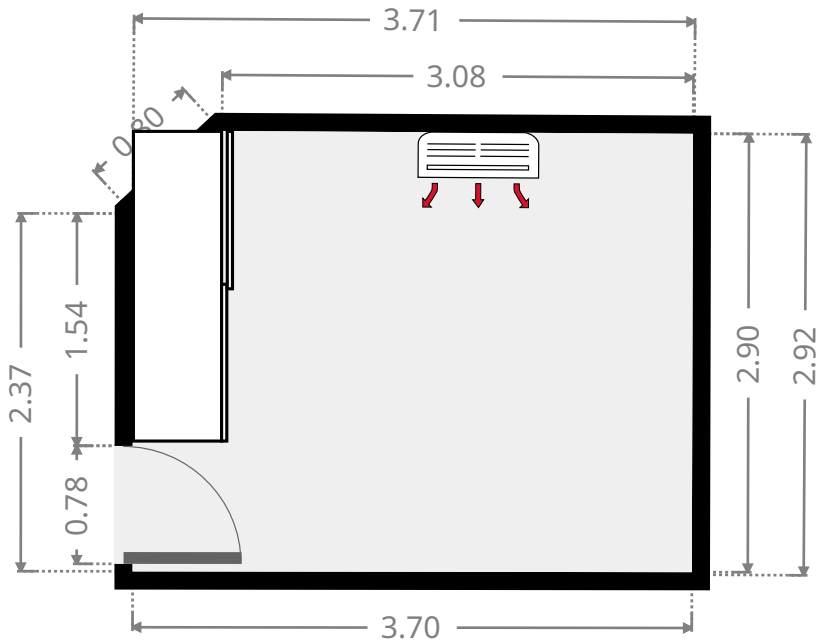

Living Room

Width: 3.52 m
 Length: 6.05 m
 Area: 17.83 m²
 Perimeter: 19.13 m

Kitchen

Width: 2.97 m
 Length: 6.07 m
 Area: 16.97 m²
 Perimeter: 18.02 m

THIS FLOORPLAN IS PROVIDED WITHOUT WARRANTY OF ANY KIND. SENSOPIA DISCLAIMS ANY WARRANTY INCLUDING, WITHOUT LIMITATION, SATISFACTORY QUALITY OR ACCURACY OF DIMENSIONS.

27 Kingfisher Parade

Bathroom

Width: 2.13 m
Length: 2.43 m
Area: 5.18 m²
Perimeter: 9.12 m

Laundry Room

Width: 0.72 m
Length: 1.04 m
Area: 0.75 m²
Perimeter: 3.53 m

THIS FLOORPLAN IS PROVIDED WITHOUT WARRANTY OF ANY KIND. SENSOPIA DISCLAIMS ANY WARRANTY INCLUDING, WITHOUT LIMITATION, SATISFACTORY QUALITY OR ACCURACY OF DIMENSIONS.

27 Kingfisher Parade

Bedroom

Width: 2.92 m
 Length: 3.71 m
 Area: 10.61 m²
 Perimeter: 12.89 m

Bedroom

Width: 2.97 m
 Length: 3.90 m
 Area: 10.59 m²
 Perimeter: 13.74 m

THIS FLOORPLAN IS PROVIDED WITHOUT WARRANTY OF ANY KIND. SENSOPIA DISCLAIMS ANY WARRANTY INCLUDING, WITHOUT LIMITATION, SATISFACTORY QUALITY OR ACCURACY OF DIMENSIONS.

27 Kingfisher Parade

Bedroom

Width: 2.93 m
 Length: 3.93 m
 Area: 9.34 m²
 Perimeter: 13.70 m

Other

Width: 1.38 m
 Length: 6.61 m
 Area: 9.10 m²
 Perimeter: 15.97 m

27 Kingfisher Parade

Other

Width: 4.50 m
Length: 7.50 m
Area: 33.75 m²
Perimeter: 24.00 m