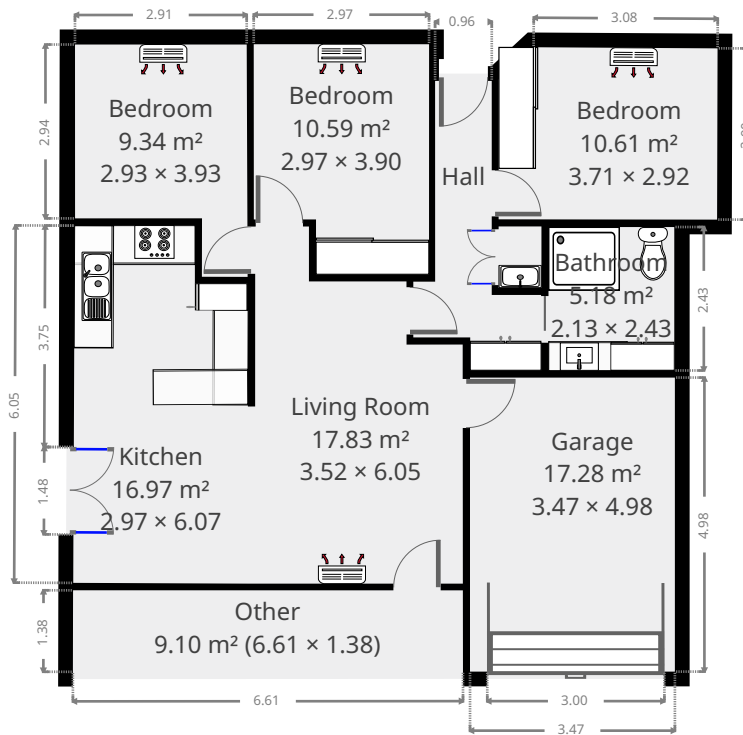

27 Kingfisher Parade

Ground Floor

THIS FLOORPLAN IS PROVIDED WITHOUT WARRANTY OF ANY KIND. SENSOPIA DISCLAIMS ANY WARRANTY INCLUDING, WITHOUT LIMITATION, SATISFACTORY QUALITY OR ACCURACY OF DIMENSIONS.