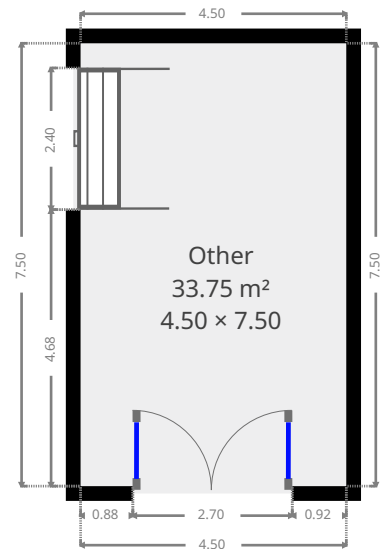

27 Kingfisher Parade

Ground Floor

THIS FLOORPLAN IS PROVIDED WITHOUT WARRANTY OF ANY KIND. SENSOPIA DISCLAIMS ANY WARRANTY INCLUDING, WITHOUT LIMITATION, SATISFACTORY QUALITY OR ACCURACY OF DIMENSIONS.