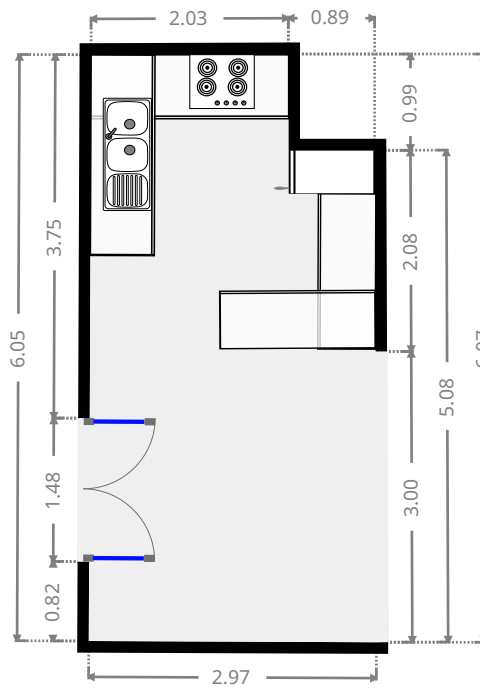

Living Room

Width: 3.52 m
 Length: 6.05 m
 Area: 17.83 m²
 Perimeter: 19.13 m

Kitchen

Width: 2.97 m
 Length: 6.07 m
 Area: 16.97 m²
 Perimeter: 18.02 m

THIS FLOORPLAN IS PROVIDED WITHOUT WARRANTY OF ANY KIND. SENSOPIA DISCLAIMS ANY WARRANTY INCLUDING, WITHOUT LIMITATION, SATISFACTORY QUALITY OR ACCURACY OF DIMENSIONS.

27 Kingfisher Parade

Garage

Width: 3.47 m
 Length: 4.98 m
 Area: 17.28 m²
 Perimeter: 16.90 m

Hall

Width: 2.17 m
 Length: 4.90 m
 Area: 5.79 m²
 Perimeter: 14.14 m

THIS FLOORPLAN IS PROVIDED WITHOUT WARRANTY OF ANY KIND. SENSOPIA DISCLAIMS ANY WARRANTY INCLUDING, WITHOUT LIMITATION, SATISFACTORY QUALITY OR ACCURACY OF DIMENSIONS.

27 Kingfisher Parade

Bathroom

Width: 2.13 m
Length: 2.43 m
Area: 5.18 m²
Perimeter: 9.12 m

Laundry Room

Width: 0.72 m
Length: 1.04 m
Area: 0.75 m²
Perimeter: 3.53 m

THIS FLOORPLAN IS PROVIDED WITHOUT WARRANTY OF ANY KIND. SENSOPIA DISCLAIMS ANY WARRANTY INCLUDING, WITHOUT LIMITATION, SATISFACTORY QUALITY OR ACCURACY OF DIMENSIONS.

27 Kingfisher Parade

Bedroom

Width: 2.93 m
 Length: 3.93 m
 Area: 9.34 m²
 Perimeter: 13.70 m

Other

Width: 1.38 m
 Length: 6.61 m
 Area: 9.10 m²
 Perimeter: 15.97 m

27 Kingfisher Parade

Other

Width: 4.50 m
Length: 7.50 m
Area: 33.75 m²
Perimeter: 24.00 m