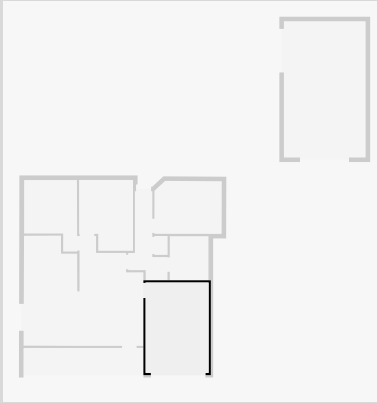

Living Room

Width: 3.52 m
 Length: 6.05 m
 Area: 17.83 m²
 Perimeter: 19.13 m

Kitchen

Width: 2.97 m
 Length: 6.07 m
 Area: 16.97 m²
 Perimeter: 18.02 m

THIS FLOORPLAN IS PROVIDED WITHOUT WARRANTY OF ANY KIND. SENSOPIA DISCLAIMS ANY WARRANTY INCLUDING, WITHOUT LIMITATION, SATISFACTORY QUALITY OR ACCURACY OF DIMENSIONS.

27 Kingfisher Parade

Garage

Width: 3.47 m
 Length: 4.98 m
 Area: 17.28 m²
 Perimeter: 16.90 m

Hall

Width: 2.17 m
 Length: 4.90 m
 Area: 5.79 m²
 Perimeter: 14.14 m

THIS FLOORPLAN IS PROVIDED WITHOUT WARRANTY OF ANY KIND. SENSOPIA DISCLAIMS ANY WARRANTY INCLUDING, WITHOUT LIMITATION, SATISFACTORY QUALITY OR ACCURACY OF DIMENSIONS.

27 Kingfisher Parade

Bathroom

Width: 2.13 m
Length: 2.43 m
Area: 5.18 m²
Perimeter: 9.12 m

Laundry Room

Width: 0.72 m
Length: 1.04 m
Area: 0.75 m²
Perimeter: 3.53 m

THIS FLOORPLAN IS PROVIDED WITHOUT WARRANTY OF ANY KIND. SENSOPIA DISCLAIMS ANY WARRANTY INCLUDING, WITHOUT LIMITATION, SATISFACTORY QUALITY OR ACCURACY OF DIMENSIONS.

27 Kingfisher Parade

Bedroom

Width: 2.92 m
 Length: 3.71 m
 Area: 10.61 m²
 Perimeter: 12.89 m

Bedroom

Width: 2.97 m
 Length: 3.90 m
 Area: 10.59 m²
 Perimeter: 13.74 m

THIS FLOORPLAN IS PROVIDED WITHOUT WARRANTY OF ANY KIND. SENSOPIA DISCLAIMS ANY WARRANTY INCLUDING, WITHOUT LIMITATION, SATISFACTORY QUALITY OR ACCURACY OF DIMENSIONS.