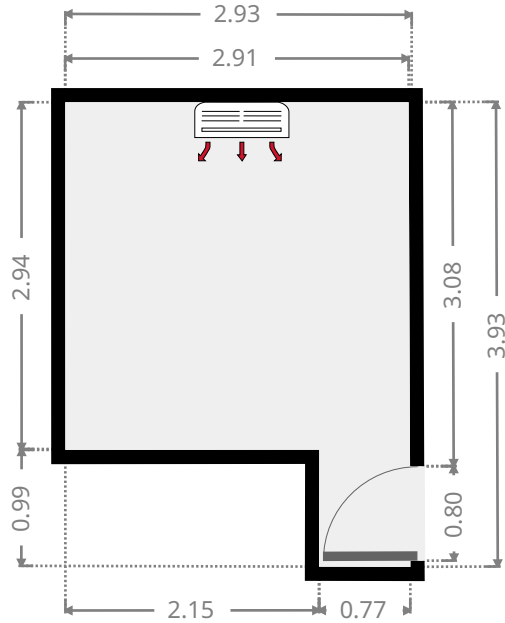

Living Room

Width: 3.52 m
 Length: 6.05 m
 Area: 17.83 m²
 Perimeter: 19.13 m

Kitchen

Width: 2.97 m
 Length: 6.07 m
 Area: 16.97 m²
 Perimeter: 18.02 m

THIS FLOORPLAN IS PROVIDED WITHOUT WARRANTY OF ANY KIND. SENSOPIA DISCLAIMS ANY WARRANTY INCLUDING, WITHOUT LIMITATION, SATISFACTORY QUALITY OR ACCURACY OF DIMENSIONS.

27 Kingfisher Parade

Bathroom

Width: 2.13 m
Length: 2.43 m
Area: 5.18 m²
Perimeter: 9.12 m

Laundry Room

Width: 0.72 m
Length: 1.04 m
Area: 0.75 m²
Perimeter: 3.53 m

THIS FLOORPLAN IS PROVIDED WITHOUT WARRANTY OF ANY KIND. SENSOPIA DISCLAIMS ANY WARRANTY INCLUDING, WITHOUT LIMITATION, SATISFACTORY QUALITY OR ACCURACY OF DIMENSIONS.

27 Kingfisher Parade

Bedroom

Width: 2.92 m
 Length: 3.71 m
 Area: 10.61 m²
 Perimeter: 12.89 m

Bedroom

Width: 2.97 m
 Length: 3.90 m
 Area: 10.59 m²
 Perimeter: 13.74 m

THIS FLOORPLAN IS PROVIDED WITHOUT WARRANTY OF ANY KIND. SENSOPIA DISCLAIMS ANY WARRANTY INCLUDING, WITHOUT LIMITATION, SATISFACTORY QUALITY OR ACCURACY OF DIMENSIONS.

27 Kingfisher Parade

Bedroom

Width: 2.93 m
 Length: 3.93 m
 Area: 9.34 m²
 Perimeter: 13.70 m

Other

Width: 1.38 m
 Length: 6.61 m
 Area: 9.10 m²
 Perimeter: 15.97 m

27 Kingfisher Parade

Other

Width: 4.50 m
Length: 7.50 m
Area: 33.75 m²
Perimeter: 24.00 m