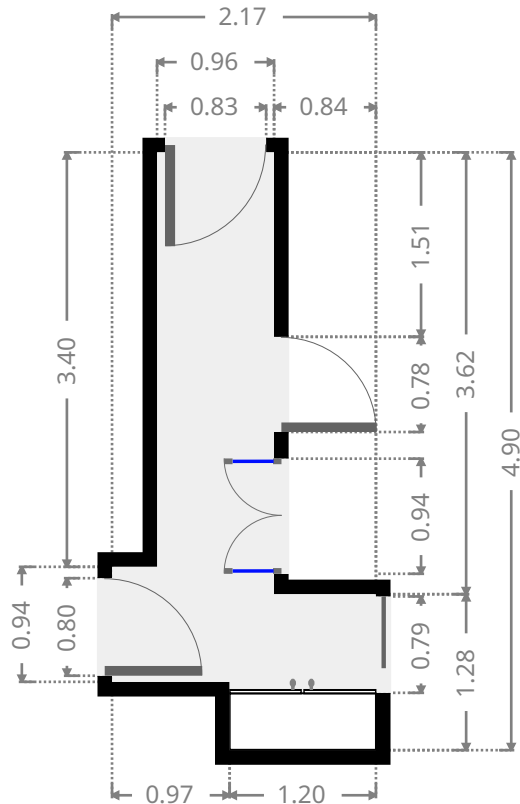

Living Room

Width: 3.52 m
 Length: 6.05 m
 Area: 17.83 m²
 Perimeter: 19.13 m

Kitchen

Width: 2.97 m
 Length: 6.07 m
 Area: 16.97 m²
 Perimeter: 18.02 m

THIS FLOORPLAN IS PROVIDED WITHOUT WARRANTY OF ANY KIND. SENSOPIA DISCLAIMS ANY WARRANTY INCLUDING, WITHOUT LIMITATION, SATISFACTORY QUALITY OR ACCURACY OF DIMENSIONS.

27 Kingfisher Parade

Garage

Width: 3.47 m
 Length: 4.98 m
 Area: 17.28 m²
 Perimeter: 16.90 m

Hall

Width: 2.17 m
 Length: 4.90 m
 Area: 5.79 m²
 Perimeter: 14.14 m

THIS FLOORPLAN IS PROVIDED WITHOUT WARRANTY OF ANY KIND. SENSOPIA DISCLAIMS ANY WARRANTY INCLUDING, WITHOUT LIMITATION, SATISFACTORY QUALITY OR ACCURACY OF DIMENSIONS.

27 Kingfisher Parade

Bathroom

Width: 2.13 m
Length: 2.43 m
Area: 5.18 m²
Perimeter: 9.12 m

Laundry Room

Width: 0.72 m
Length: 1.04 m
Area: 0.75 m²
Perimeter: 3.53 m

THIS FLOORPLAN IS PROVIDED WITHOUT WARRANTY OF ANY KIND. SENSOPIA DISCLAIMS ANY WARRANTY INCLUDING, WITHOUT LIMITATION, SATISFACTORY QUALITY OR ACCURACY OF DIMENSIONS.

27 Kingfisher Parade

Bedroom

Width: 2.92 m
 Length: 3.71 m
 Area: 10.61 m²
 Perimeter: 12.89 m

Bedroom

Width: 2.97 m
 Length: 3.90 m
 Area: 10.59 m²
 Perimeter: 13.74 m

THIS FLOORPLAN IS PROVIDED WITHOUT WARRANTY OF ANY KIND. SENSOPIA DISCLAIMS ANY WARRANTY INCLUDING, WITHOUT LIMITATION, SATISFACTORY QUALITY OR ACCURACY OF DIMENSIONS.