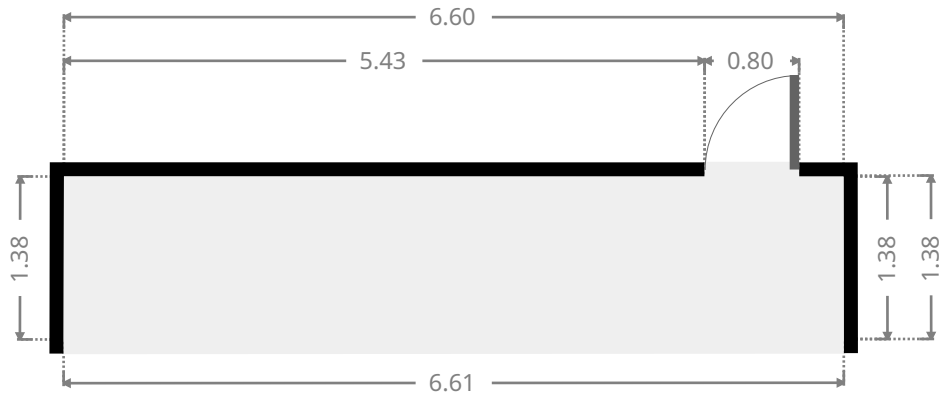

27 Kingfisher Parade

Garage

Width: 3.47 m
 Length: 4.98 m
 Area: 17.28 m²
 Perimeter: 16.90 m

Hall

Width: 2.17 m
 Length: 4.90 m
 Area: 5.79 m²
 Perimeter: 14.14 m

THIS FLOORPLAN IS PROVIDED WITHOUT WARRANTY OF ANY KIND. SENSOPIA DISCLAIMS ANY WARRANTY INCLUDING, WITHOUT LIMITATION, SATISFACTORY QUALITY OR ACCURACY OF DIMENSIONS.

27 Kingfisher Parade

Bathroom

Width: 2.13 m
Length: 2.43 m
Area: 5.18 m²
Perimeter: 9.12 m

Laundry Room

Width: 0.72 m
Length: 1.04 m
Area: 0.75 m²
Perimeter: 3.53 m

THIS FLOORPLAN IS PROVIDED WITHOUT WARRANTY OF ANY KIND. SENSOPIA DISCLAIMS ANY WARRANTY INCLUDING, WITHOUT LIMITATION, SATISFACTORY QUALITY OR ACCURACY OF DIMENSIONS.

27 Kingfisher Parade

Bedroom

Width: 2.92 m
 Length: 3.71 m
 Area: 10.61 m²
 Perimeter: 12.89 m

Bedroom

Width: 2.97 m
 Length: 3.90 m
 Area: 10.59 m²
 Perimeter: 13.74 m

THIS FLOORPLAN IS PROVIDED WITHOUT WARRANTY OF ANY KIND. SENSOPIA DISCLAIMS ANY WARRANTY INCLUDING, WITHOUT LIMITATION, SATISFACTORY QUALITY OR ACCURACY OF DIMENSIONS.

27 Kingfisher Parade

Bedroom

Width: 2.93 m
 Length: 3.93 m
 Area: 9.34 m²
 Perimeter: 13.70 m

Other

Width: 1.38 m
 Length: 6.61 m
 Area: 9.10 m²
 Perimeter: 15.97 m

27 Kingfisher Parade

Other

Width: 4.50 m
Length: 7.50 m
Area: 33.75 m²
Perimeter: 24.00 m