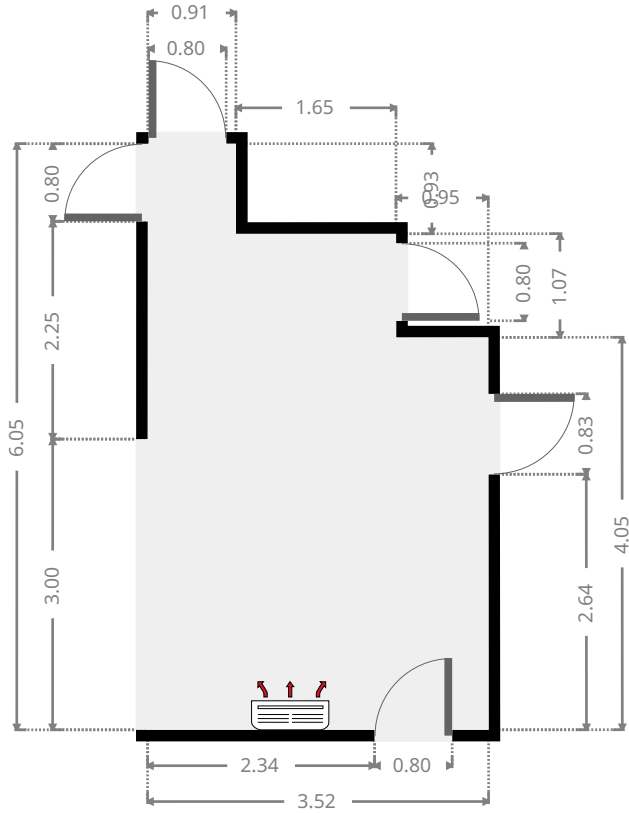

Living Room

Width: 3.52 m
 Length: 6.05 m
 Area: 17.83 m²
 Perimeter: 19.13 m

Kitchen

Width: 2.97 m
 Length: 6.07 m
 Area: 16.97 m²
 Perimeter: 18.02 m

THIS FLOORPLAN IS PROVIDED WITHOUT WARRANTY OF ANY KIND. SENSOPIA DISCLAIMS ANY WARRANTY INCLUDING, WITHOUT LIMITATION, SATISFACTORY QUALITY OR ACCURACY OF DIMENSIONS.

27 Kingfisher Parade

Garage

Width: 3.47 m
 Length: 4.98 m
 Area: 17.28 m²
 Perimeter: 16.90 m

Hall

Width: 2.17 m
 Length: 4.90 m
 Area: 5.79 m²
 Perimeter: 14.14 m

THIS FLOORPLAN IS PROVIDED WITHOUT WARRANTY OF ANY KIND. SENSOPIA DISCLAIMS ANY WARRANTY INCLUDING, WITHOUT LIMITATION, SATISFACTORY QUALITY OR ACCURACY OF DIMENSIONS.

27 Kingfisher Parade

Bathroom

Width: 2.13 m
Length: 2.43 m
Area: 5.18 m²
Perimeter: 9.12 m

Laundry Room

Width: 0.72 m
Length: 1.04 m
Area: 0.75 m²
Perimeter: 3.53 m

THIS FLOORPLAN IS PROVIDED WITHOUT WARRANTY OF ANY KIND. SENSOPIA DISCLAIMS ANY WARRANTY INCLUDING, WITHOUT LIMITATION, SATISFACTORY QUALITY OR ACCURACY OF DIMENSIONS.

27 Kingfisher Parade

Bedroom

Width: 2.92 m
 Length: 3.71 m
 Area: 10.61 m²
 Perimeter: 12.89 m

Bedroom

Width: 2.97 m
 Length: 3.90 m
 Area: 10.59 m²
 Perimeter: 13.74 m

THIS FLOORPLAN IS PROVIDED WITHOUT WARRANTY OF ANY KIND. SENSOPIA DISCLAIMS ANY WARRANTY INCLUDING, WITHOUT LIMITATION, SATISFACTORY QUALITY OR ACCURACY OF DIMENSIONS.