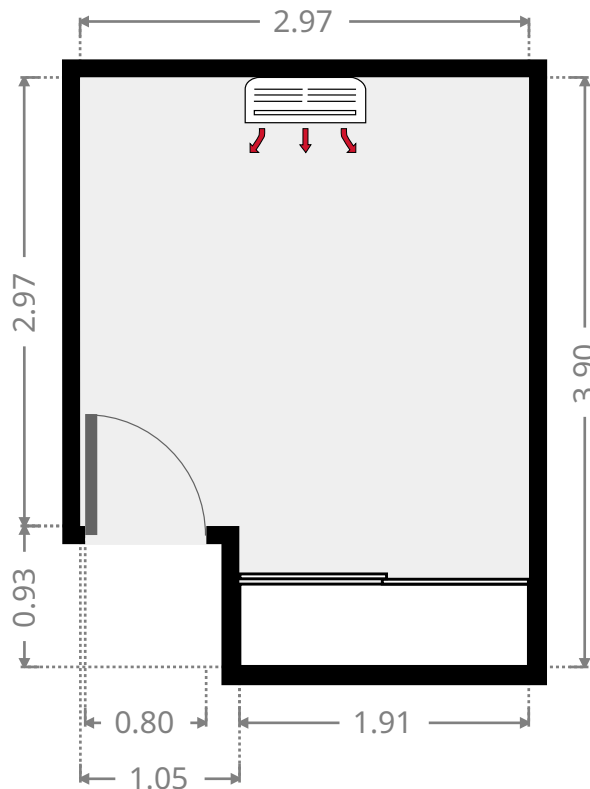

Living Room

Width: 3.52 m
 Length: 6.05 m
 Area: 17.83 m²
 Perimeter: 19.13 m

Kitchen

Width: 2.97 m
 Length: 6.07 m
 Area: 16.97 m²
 Perimeter: 18.02 m

THIS FLOORPLAN IS PROVIDED WITHOUT WARRANTY OF ANY KIND. SENSOPIA DISCLAIMS ANY WARRANTY INCLUDING, WITHOUT LIMITATION, SATISFACTORY QUALITY OR ACCURACY OF DIMENSIONS.

27 Kingfisher Parade

Bathroom

Width: 2.13 m
Length: 2.43 m
Area: 5.18 m²
Perimeter: 9.12 m

Laundry Room

Width: 0.72 m
Length: 1.04 m
Area: 0.75 m²
Perimeter: 3.53 m

THIS FLOORPLAN IS PROVIDED WITHOUT WARRANTY OF ANY KIND. SENSOPIA DISCLAIMS ANY WARRANTY INCLUDING, WITHOUT LIMITATION, SATISFACTORY QUALITY OR ACCURACY OF DIMENSIONS.

27 Kingfisher Parade

Bedroom

Width: 2.92 m
 Length: 3.71 m
 Area: 10.61 m²
 Perimeter: 12.89 m

Bedroom

Width: 2.97 m
 Length: 3.90 m
 Area: 10.59 m²
 Perimeter: 13.74 m

THIS FLOORPLAN IS PROVIDED WITHOUT WARRANTY OF ANY KIND. SENSOPIA DISCLAIMS ANY WARRANTY INCLUDING, WITHOUT LIMITATION, SATISFACTORY QUALITY OR ACCURACY OF DIMENSIONS.

27 Kingfisher Parade

Bedroom

Width: 2.93 m
 Length: 3.93 m
 Area: 9.34 m²
 Perimeter: 13.70 m

Other

Width: 1.38 m
 Length: 6.61 m
 Area: 9.10 m²
 Perimeter: 15.97 m

27 Kingfisher Parade

Other

Width: 4.50 m
Length: 7.50 m
Area: 33.75 m²
Perimeter: 24.00 m