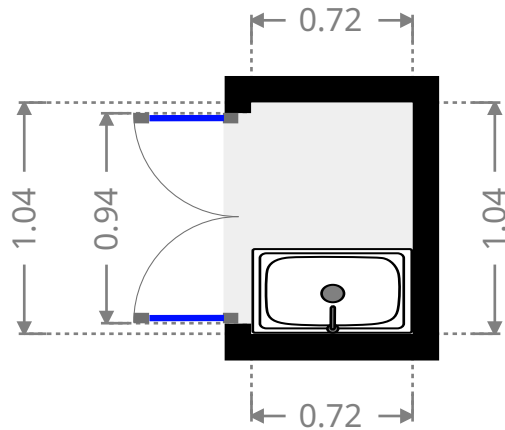

27 Kingfisher Parade

Garage

Width: 3.47 m
 Length: 4.98 m
 Area: 17.28 m²
 Perimeter: 16.90 m

Hall

Width: 2.17 m
 Length: 4.90 m
 Area: 5.79 m²
 Perimeter: 14.14 m

THIS FLOORPLAN IS PROVIDED WITHOUT WARRANTY OF ANY KIND. SENSOPIA DISCLAIMS ANY WARRANTY INCLUDING, WITHOUT LIMITATION, SATISFACTORY QUALITY OR ACCURACY OF DIMENSIONS.

27 Kingfisher Parade

Bathroom

Width: 2.13 m
Length: 2.43 m
Area: 5.18 m²
Perimeter: 9.12 m

Laundry Room

Width: 0.72 m
Length: 1.04 m
Area: 0.75 m²
Perimeter: 3.53 m

THIS FLOORPLAN IS PROVIDED WITHOUT WARRANTY OF ANY KIND. SENSOPIA DISCLAIMS ANY WARRANTY INCLUDING, WITHOUT LIMITATION, SATISFACTORY QUALITY OR ACCURACY OF DIMENSIONS.

27 Kingfisher Parade

Bedroom

Width: 2.92 m
 Length: 3.71 m
 Area: 10.61 m²
 Perimeter: 12.89 m

Bedroom

Width: 2.97 m
 Length: 3.90 m
 Area: 10.59 m²
 Perimeter: 13.74 m

THIS FLOORPLAN IS PROVIDED WITHOUT WARRANTY OF ANY KIND. SENSOPIA DISCLAIMS ANY WARRANTY INCLUDING, WITHOUT LIMITATION, SATISFACTORY QUALITY OR ACCURACY OF DIMENSIONS.

27 Kingfisher Parade

Bedroom

Width: 2.93 m
 Length: 3.93 m
 Area: 9.34 m²
 Perimeter: 13.70 m

Other

Width: 1.38 m
 Length: 6.61 m
 Area: 9.10 m²
 Perimeter: 15.97 m

27 Kingfisher Parade

Other

Width: 4.50 m
Length: 7.50 m
Area: 33.75 m²
Perimeter: 24.00 m