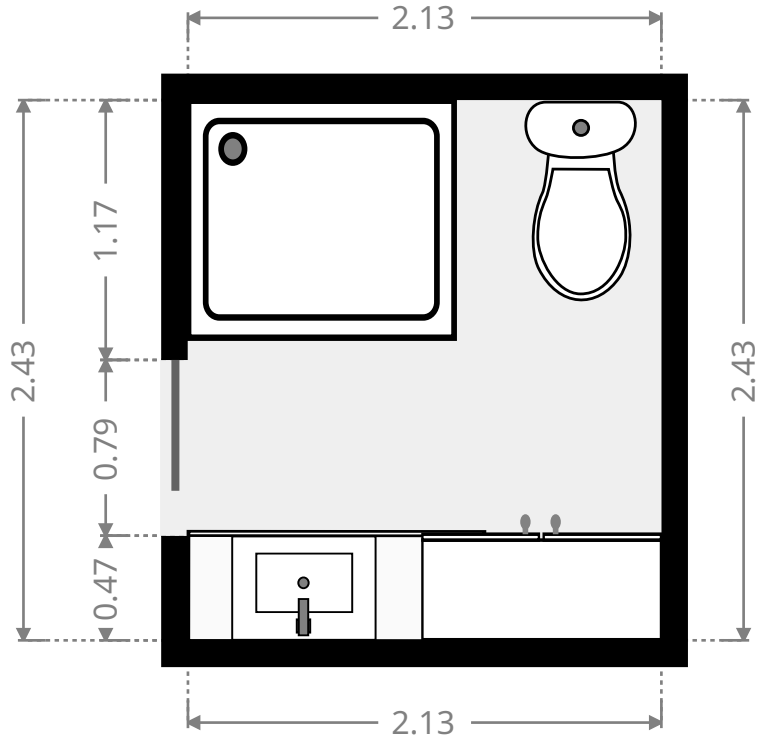

Living Room

Width: 3.52 m
 Length: 6.05 m
 Area: 17.83 m²
 Perimeter: 19.13 m

Kitchen

Width: 2.97 m
 Length: 6.07 m
 Area: 16.97 m²
 Perimeter: 18.02 m

THIS FLOORPLAN IS PROVIDED WITHOUT WARRANTY OF ANY KIND. SENSOPIA DISCLAIMS ANY WARRANTY INCLUDING, WITHOUT LIMITATION, SATISFACTORY QUALITY OR ACCURACY OF DIMENSIONS.

27 Kingfisher Parade

Garage

Width: 3.47 m
 Length: 4.98 m
 Area: 17.28 m²
 Perimeter: 16.90 m

Hall

Width: 2.17 m
 Length: 4.90 m
 Area: 5.79 m²
 Perimeter: 14.14 m

THIS FLOORPLAN IS PROVIDED WITHOUT WARRANTY OF ANY KIND. SENSOPIA DISCLAIMS ANY WARRANTY INCLUDING, WITHOUT LIMITATION, SATISFACTORY QUALITY OR ACCURACY OF DIMENSIONS.

27 Kingfisher Parade

Bathroom

Width: 2.13 m
Length: 2.43 m
Area: 5.18 m²
Perimeter: 9.12 m

Laundry Room

Width: 0.72 m
Length: 1.04 m
Area: 0.75 m²
Perimeter: 3.53 m

THIS FLOORPLAN IS PROVIDED WITHOUT WARRANTY OF ANY KIND. SENSOPIA DISCLAIMS ANY WARRANTY INCLUDING, WITHOUT LIMITATION, SATISFACTORY QUALITY OR ACCURACY OF DIMENSIONS.

27 Kingfisher Parade

Bedroom

Width: 2.92 m
 Length: 3.71 m
 Area: 10.61 m²
 Perimeter: 12.89 m

Bedroom

Width: 2.97 m
 Length: 3.90 m
 Area: 10.59 m²
 Perimeter: 13.74 m

THIS FLOORPLAN IS PROVIDED WITHOUT WARRANTY OF ANY KIND. SENSOPIA DISCLAIMS ANY WARRANTY INCLUDING, WITHOUT LIMITATION, SATISFACTORY QUALITY OR ACCURACY OF DIMENSIONS.