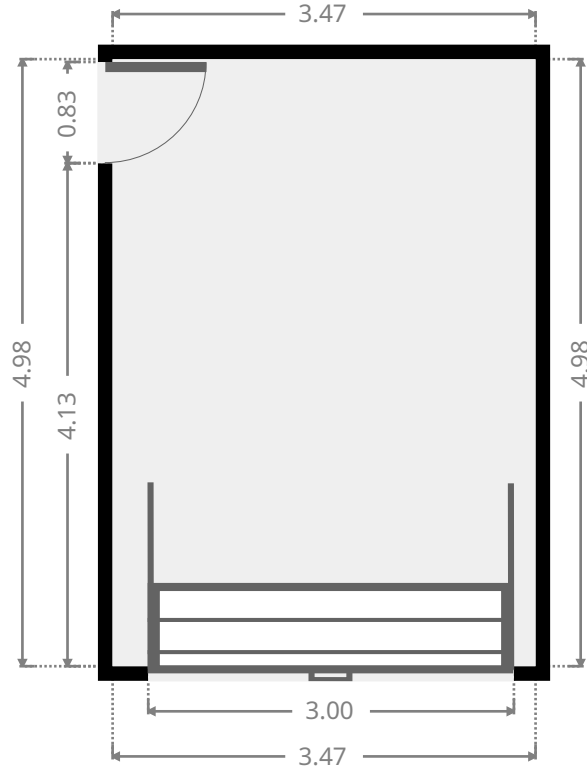

Living Room

Width: 3.52 m
 Length: 6.05 m
 Area: 17.83 m²
 Perimeter: 19.13 m

Kitchen

Width: 2.97 m
 Length: 6.07 m
 Area: 16.97 m²
 Perimeter: 18.02 m

THIS FLOORPLAN IS PROVIDED WITHOUT WARRANTY OF ANY KIND. SENSOPIA DISCLAIMS ANY WARRANTY INCLUDING, WITHOUT LIMITATION, SATISFACTORY QUALITY OR ACCURACY OF DIMENSIONS.

27 Kingfisher Parade

Garage

Width: 3.47 m
 Length: 4.98 m
 Area: 17.28 m²
 Perimeter: 16.90 m

Hall

Width: 2.17 m
 Length: 4.90 m
 Area: 5.79 m²
 Perimeter: 14.14 m

THIS FLOORPLAN IS PROVIDED WITHOUT WARRANTY OF ANY KIND. SENSOPIA DISCLAIMS ANY WARRANTY INCLUDING, WITHOUT LIMITATION, SATISFACTORY QUALITY OR ACCURACY OF DIMENSIONS.

27 Kingfisher Parade

Bathroom

Width: 2.13 m
Length: 2.43 m
Area: 5.18 m²
Perimeter: 9.12 m

Laundry Room

Width: 0.72 m
Length: 1.04 m
Area: 0.75 m²
Perimeter: 3.53 m

THIS FLOORPLAN IS PROVIDED WITHOUT WARRANTY OF ANY KIND. SENSOPIA DISCLAIMS ANY WARRANTY INCLUDING, WITHOUT LIMITATION, SATISFACTORY QUALITY OR ACCURACY OF DIMENSIONS.

27 Kingfisher Parade

Bedroom

Width: 2.92 m
 Length: 3.71 m
 Area: 10.61 m²
 Perimeter: 12.89 m

Bedroom

Width: 2.97 m
 Length: 3.90 m
 Area: 10.59 m²
 Perimeter: 13.74 m

THIS FLOORPLAN IS PROVIDED WITHOUT WARRANTY OF ANY KIND. SENSOPIA DISCLAIMS ANY WARRANTY INCLUDING, WITHOUT LIMITATION, SATISFACTORY QUALITY OR ACCURACY OF DIMENSIONS.