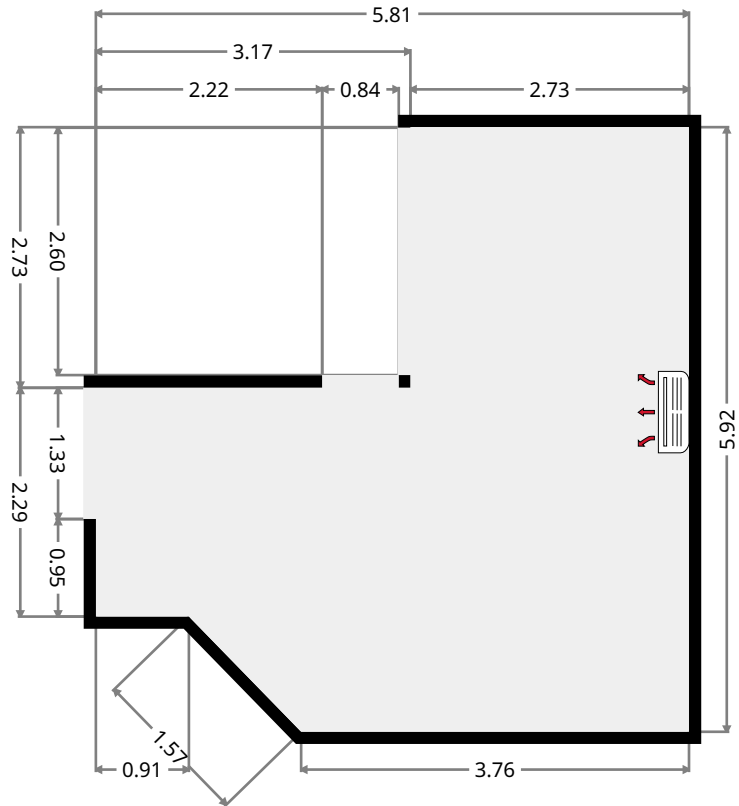

Living Room/Dining/Kitchen

Width: 6.57 m
 Length: 8.76 m
 Area: 39.19 m²
 Perimeter: 30.37 m

Laundry Room

Width: 1.48 m
 Length: 2.68 m
 Area: 3.97 m²
 Perimeter: 8.32 m

THIS FLOORPLAN IS PROVIDED WITHOUT WARRANTY OF ANY KIND. SENSOPIA DISCLAIMS ANY WARRANTY INCLUDING, WITHOUT LIMITATION, SATISFACTORY QUALITY OR ACCURACY OF DIMENSIONS.

27 Alyssa Court

Living Room

Width: 5.81 m
 Length: 5.92 m
 Area: 24.88 m²
 Perimeter: 22.80 m

Master Bedroom

Width: 3.39 m
 Length: 3.98 m
 Area: 12.83 m²
 Perimeter: 14.07 m

27 Alyssa Court

Ensuite

Width: 1.88 m
 Length: 1.94 m
 Area: 3.64 m²
 Perimeter: 7.64 m

WIR

Width: 1.50 m
 Length: 1.92 m
 Area: 2.89 m²
 Perimeter: 6.85 m

THIS FLOORPLAN IS PROVIDED WITHOUT WARRANTY OF ANY KIND. SENSOPIA DISCLAIMS ANY WARRANTY INCLUDING, WITHOUT LIMITATION, SATISFACTORY QUALITY OR ACCURACY OF DIMENSIONS.

27 Alyssa Court

Hall

Width: 1.50 m
 Length: 2.86 m
 Area: 3.07 m²
 Perimeter: 8.78 m

Bedroom

Width: 3.02 m
 Length: 3.73 m
 Area: 10.15 m²
 Perimeter: 13.20 m

THIS FLOORPLAN IS PROVIDED WITHOUT WARRANTY OF ANY KIND. SENSOPIA DISCLAIMS ANY WARRANTY INCLUDING, WITHOUT LIMITATION, SATISFACTORY QUALITY OR ACCURACY OF DIMENSIONS.