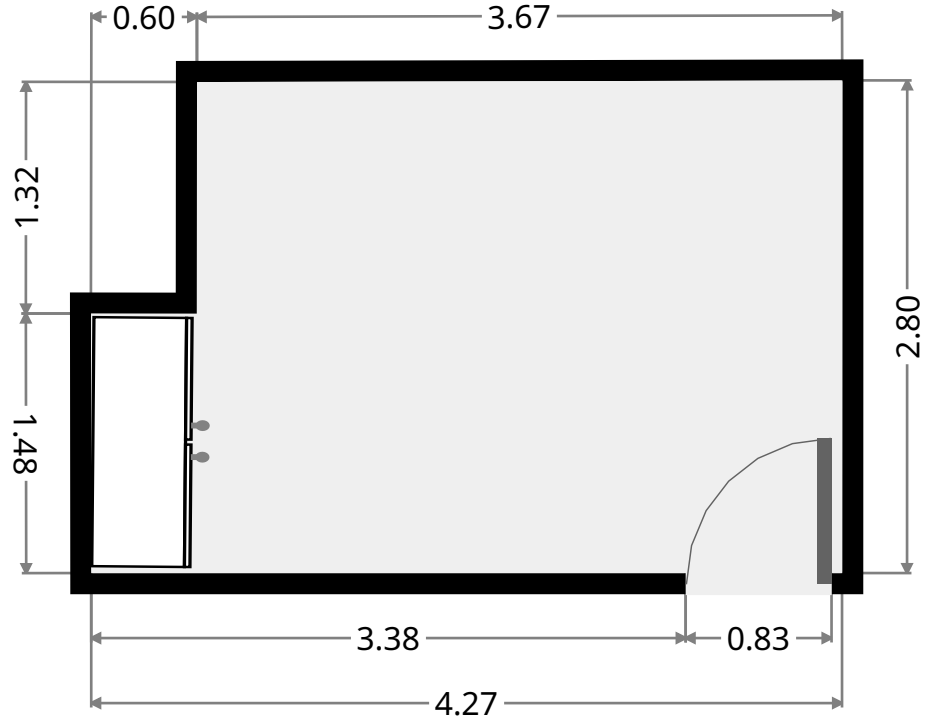

WIR

Width: 1.50 m
 Length: 1.92 m
 Area: 2.89 m²
 Perimeter: 6.85 m

THIS FLOORPLAN IS PROVIDED WITHOUT WARRANTY OF ANY KIND. SENSOPIA DISCLAIMS ANY WARRANTY INCLUDING, WITHOUT LIMITATION, SATISFACTORY QUALITY OR ACCURACY OF DIMENSIONS.

27 Alyssa Court

Hall

Width: 1.50 m
 Length: 2.86 m
 Area: 3.07 m²
 Perimeter: 8.78 m

Bedroom

Width: 3.02 m
 Length: 3.73 m
 Area: 10.15 m²
 Perimeter: 13.20 m

THIS FLOORPLAN IS PROVIDED WITHOUT WARRANTY OF ANY KIND. SENSOPIA DISCLAIMS ANY WARRANTY INCLUDING, WITHOUT LIMITATION, SATISFACTORY QUALITY OR ACCURACY OF DIMENSIONS.

27 Alyssa Court

Bedroom

Width: 2.80 m
 Length: 4.27 m
 Area: 11.16 m²
 Perimeter: 14.14 m

Bathroom

Width: 1.78 m
 Length: 3.27 m
 Area: 5.26 m²
 Perimeter: 10.10 m

THIS FLOORPLAN IS PROVIDED WITHOUT WARRANTY OF ANY KIND. SENSOPIA DISCLAIMS ANY WARRANTY INCLUDING, WITHOUT LIMITATION, SATISFACTORY QUALITY OR ACCURACY OF DIMENSIONS.

27 Alyssa Court

Hall

Width: 0.89 m
 Length: 1.55 m
 Area: 1.38 m²
 Perimeter: 4.88 m

Toilet

Width: 0.88 m
 Length: 1.69 m
 Area: 1.49 m²
 Perimeter: 5.14 m

27 Alyssa Court

Bedroom

Width: 3.26 m
 Length: 3.49 m
 Area: 10.19 m²
 Perimeter: 13.39 m