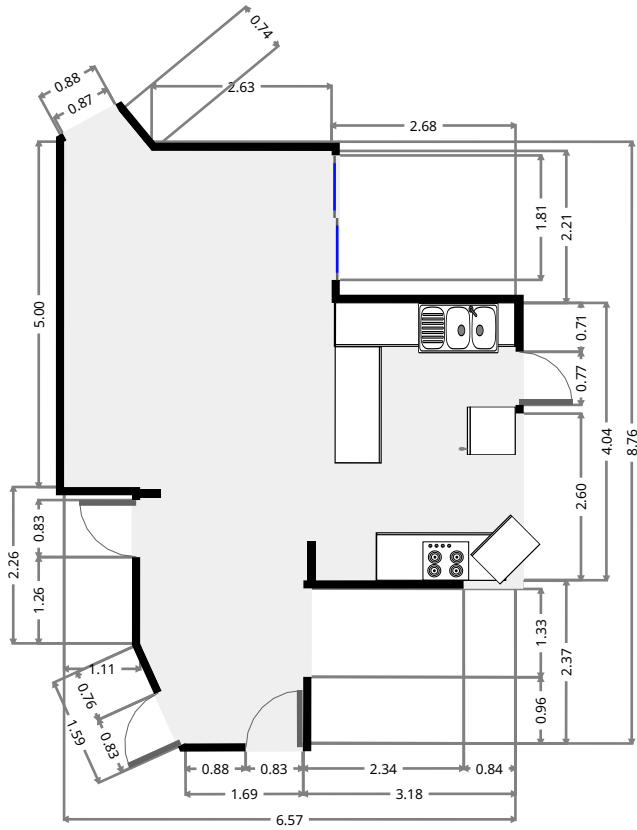

Living Room/Dining/Kitchen

Width: 6.57 m
 Length: 8.76 m
 Area: 39.19 m²
 Perimeter: 30.37 m

Laundry Room

Width: 1.48 m
 Length: 2.68 m
 Area: 3.97 m²
 Perimeter: 8.32 m

THIS FLOORPLAN IS PROVIDED WITHOUT WARRANTY OF ANY KIND. SENSOPIA DISCLAIMS ANY WARRANTY INCLUDING, WITHOUT LIMITATION, SATISFACTORY QUALITY OR ACCURACY OF DIMENSIONS.

27 Alyssa Court

Living Room

Width: 5.81 m
 Length: 5.92 m
 Area: 24.88 m²
 Perimeter: 22.80 m

Master Bedroom

Width: 3.39 m
 Length: 3.98 m
 Area: 12.83 m²
 Perimeter: 14.07 m

27 Alyssa Court

Ensuite

Width: 1.88 m
 Length: 1.94 m
 Area: 3.64 m²
 Perimeter: 7.64 m

27 Alyssa Court

Hall

Width: 1.50 m
 Length: 2.86 m
 Area: 3.07 m²
 Perimeter: 8.78 m

Bedroom

Width: 3.02 m
 Length: 3.73 m
 Area: 10.15 m²
 Perimeter: 13.20 m

THIS FLOORPLAN IS PROVIDED WITHOUT WARRANTY OF ANY KIND. SENSOPIA DISCLAIMS ANY WARRANTY INCLUDING, WITHOUT LIMITATION, SATISFACTORY QUALITY OR ACCURACY OF DIMENSIONS.

27 Alyssa Court

Hall

Width: 0.89 m
 Length: 1.55 m
 Area: 1.38 m²
 Perimeter: 4.88 m

Toilet

Width: 0.88 m
 Length: 1.69 m
 Area: 1.49 m²
 Perimeter: 5.14 m

27 Alyssa Court

Bedroom

Width: 3.26 m
 Length: 3.49 m
 Area: 10.19 m²
 Perimeter: 13.39 m