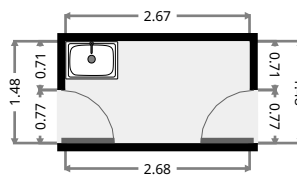

Living Room/Dining/Kitchen

Width: 6.57 m
 Length: 8.76 m
 Area: 39.19 m²
 Perimeter: 30.37 m

Laundry Room

Width: 1.48 m
 Length: 2.68 m
 Area: 3.97 m²
 Perimeter: 8.32 m

THIS FLOORPLAN IS PROVIDED WITHOUT WARRANTY OF ANY KIND. SENSOPIA DISCLAIMS ANY WARRANTY INCLUDING, WITHOUT LIMITATION, SATISFACTORY QUALITY OR ACCURACY OF DIMENSIONS.

27 Alyssa Court

Living Room

Width: 5.81 m
 Length: 5.92 m
 Area: 24.88 m²
 Perimeter: 22.80 m

Master Bedroom

Width: 3.39 m
 Length: 3.98 m
 Area: 12.83 m²
 Perimeter: 14.07 m

27 Alyssa Court

Ensuite

Width: 1.88 m
 Length: 1.94 m
 Area: 3.64 m²
 Perimeter: 7.64 m

27 Alyssa Court

Hall

Width: 1.50 m
 Length: 2.86 m
 Area: 3.07 m²
 Perimeter: 8.78 m

Bedroom

Width: 3.02 m
 Length: 3.73 m
 Area: 10.15 m²
 Perimeter: 13.20 m

THIS FLOORPLAN IS PROVIDED WITHOUT WARRANTY OF ANY KIND. SENSOPIA DISCLAIMS ANY WARRANTY INCLUDING, WITHOUT LIMITATION, SATISFACTORY QUALITY OR ACCURACY OF DIMENSIONS.

27 Alyssa Court

Hall

Width: 0.89 m
 Length: 1.55 m
 Area: 1.38 m²
 Perimeter: 4.88 m

Toilet

Width: 0.88 m
 Length: 1.69 m
 Area: 1.49 m²
 Perimeter: 5.14 m

27 Alyssa Court

Bedroom

Width: 3.26 m
 Length: 3.49 m
 Area: 10.19 m²
 Perimeter: 13.39 m