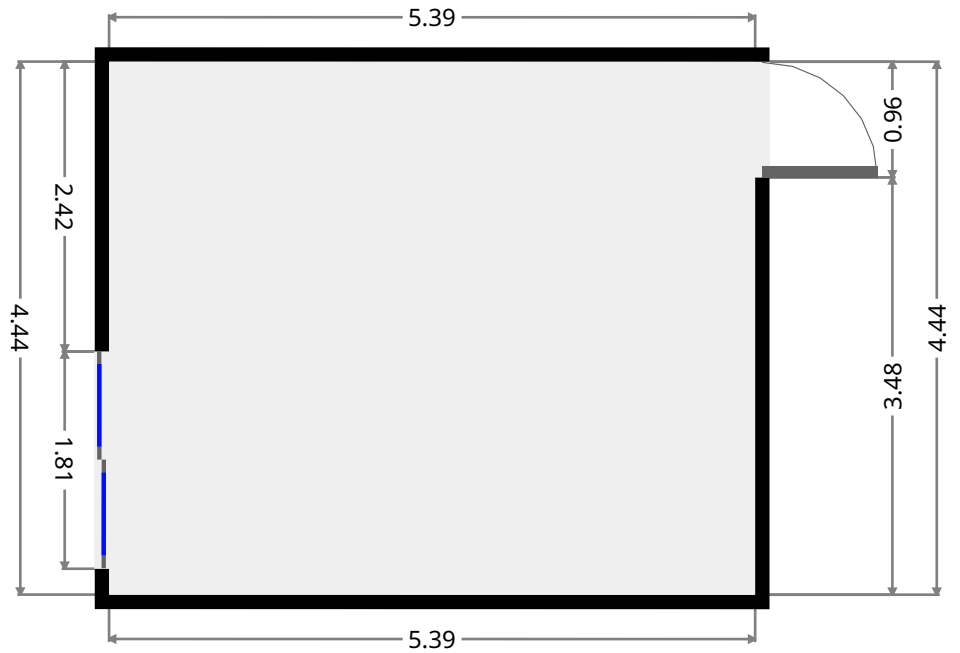

27 Alyssa Court

Hall

Width: 1.50 m
 Length: 2.86 m
 Area: 3.07 m²
 Perimeter: 8.78 m

Bedroom

Width: 3.02 m
 Length: 3.73 m
 Area: 10.15 m²
 Perimeter: 13.20 m

THIS FLOORPLAN IS PROVIDED WITHOUT WARRANTY OF ANY KIND. SENSOPIA DISCLAIMS ANY WARRANTY INCLUDING, WITHOUT LIMITATION, SATISFACTORY QUALITY OR ACCURACY OF DIMENSIONS.

27 Alyssa Court

Bedroom

Width: 2.80 m
 Length: 4.27 m
 Area: 11.16 m²
 Perimeter: 14.14 m

Bathroom

Width: 1.78 m
 Length: 3.27 m
 Area: 5.26 m²
 Perimeter: 10.10 m

THIS FLOORPLAN IS PROVIDED WITHOUT WARRANTY OF ANY KIND. SENSOPIA DISCLAIMS ANY WARRANTY INCLUDING, WITHOUT LIMITATION, SATISFACTORY QUALITY OR ACCURACY OF DIMENSIONS.

27 Alyssa Court

Hall

Width: 0.89 m
 Length: 1.55 m
 Area: 1.38 m²
 Perimeter: 4.88 m

Toilet

Width: 0.88 m
 Length: 1.69 m
 Area: 1.49 m²
 Perimeter: 5.14 m

27 Alyssa Court

Bedroom

Width: 3.26 m
 Length: 3.49 m
 Area: 10.19 m²
 Perimeter: 13.39 m

Enclosed Patio

Width: 4.44 m
 Length: 5.39 m
 Area: 23.93 m²
 Perimeter: 19.66 m

27 Alyssa Court

Garage

Width: 5.75 m
Length: 5.93 m
Area: 35.60 m²
Perimeter: 25.69 m