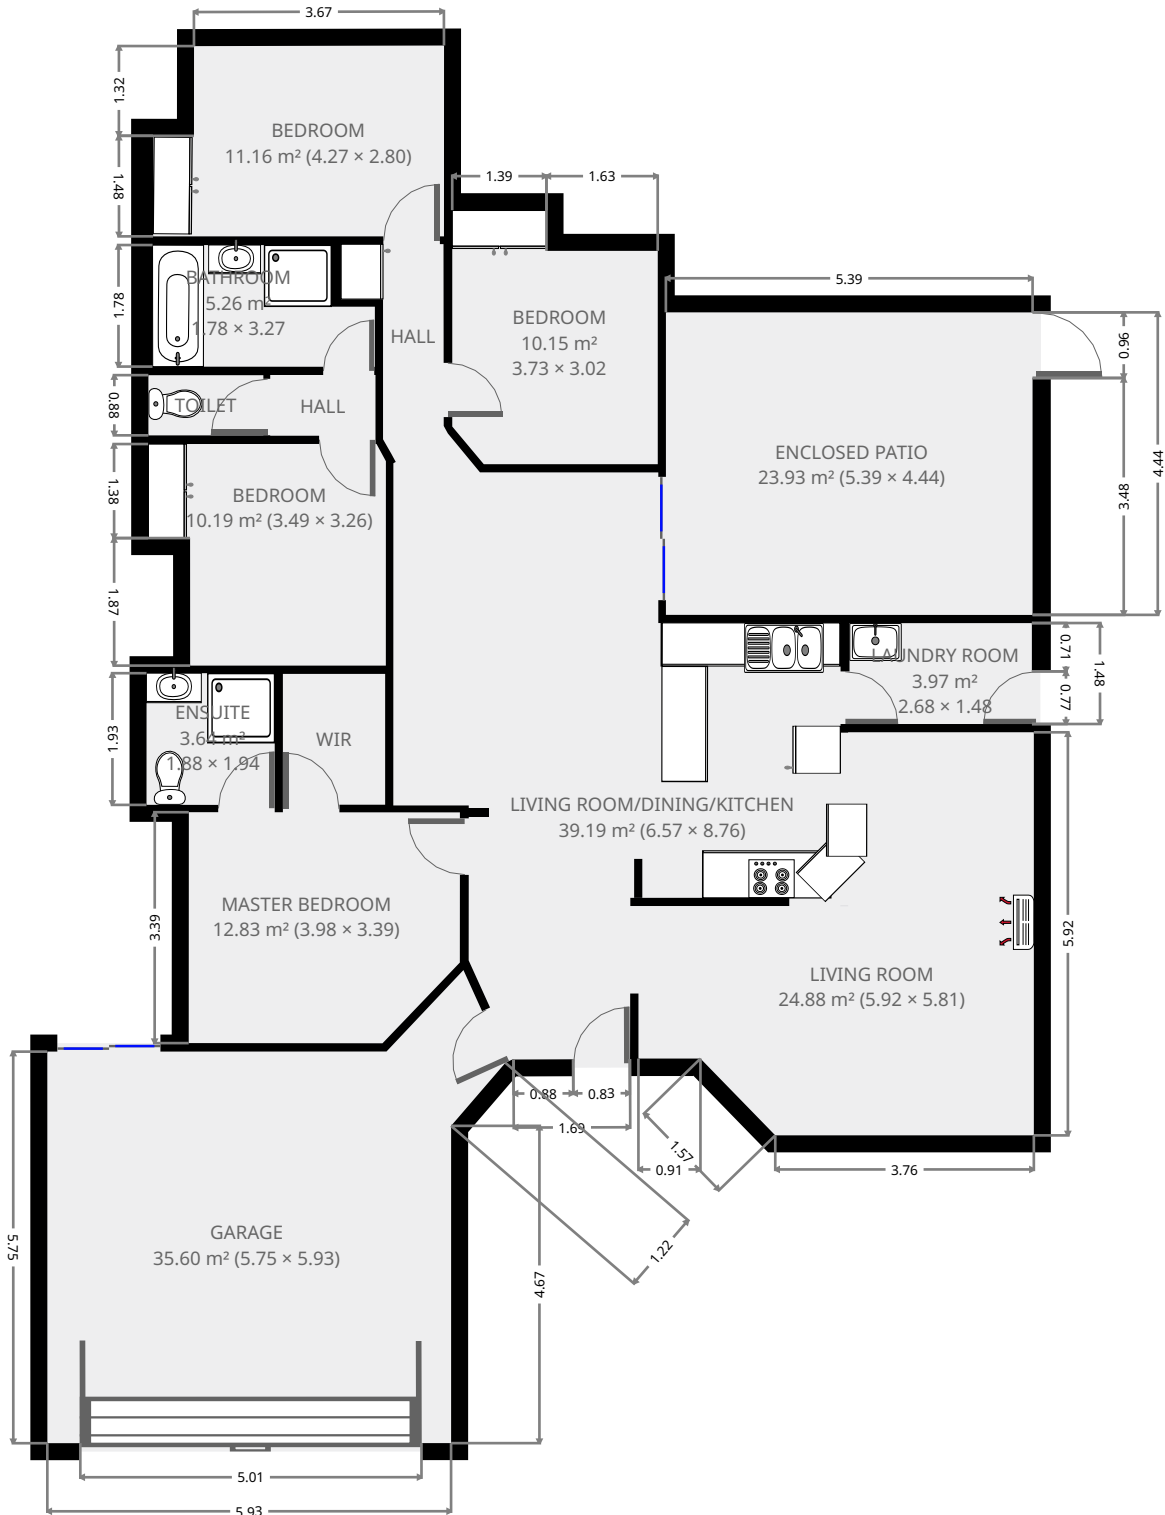

27 Alyssa Court

Ground Floor

THIS FLOORPLAN IS PROVIDED WITHOUT WARRANTY OF ANY KIND. SENSOPIA DISCLAIMS ANY WARRANTY INCLUDING, WITHOUT LIMITATION, SATISFACTORY QUALITY OR ACCURACY OF DIMENSIONS.

27 Alyssa Court

Living Room/Dining/Kitchen

Width: 6.57 m
 Length: 8.76 m
 Area: 39.19 m²
 Perimeter: 30.37 m

Laundry Room

Width: 1.48 m
 Length: 2.68 m
 Area: 3.97 m²
 Perimeter: 8.32 m

THIS FLOORPLAN IS PROVIDED WITHOUT WARRANTY OF ANY KIND. SENSOPIA DISCLAIMS ANY WARRANTY INCLUDING, WITHOUT LIMITATION, SATISFACTORY QUALITY OR ACCURACY OF DIMENSIONS.

27 Alyssa Court

Living Room

Width: 5.81 m
 Length: 5.92 m
 Area: 24.88 m²
 Perimeter: 22.80 m

Master Bedroom

Width: 3.39 m
 Length: 3.98 m
 Area: 12.83 m²
 Perimeter: 14.07 m

27 Alyssa Court

Ensuite

Width: 1.88 m
 Length: 1.94 m
 Area: 3.64 m²
 Perimeter: 7.64 m

27 Alyssa Court

Hall

Width: 0.89 m
 Length: 1.55 m
 Area: 1.38 m²
 Perimeter: 4.88 m

Toilet

Width: 0.88 m
 Length: 1.69 m
 Area: 1.49 m²
 Perimeter: 5.14 m

27 Alyssa Court

Bedroom

Width: 3.26 m
 Length: 3.49 m
 Area: 10.19 m²
 Perimeter: 13.39 m