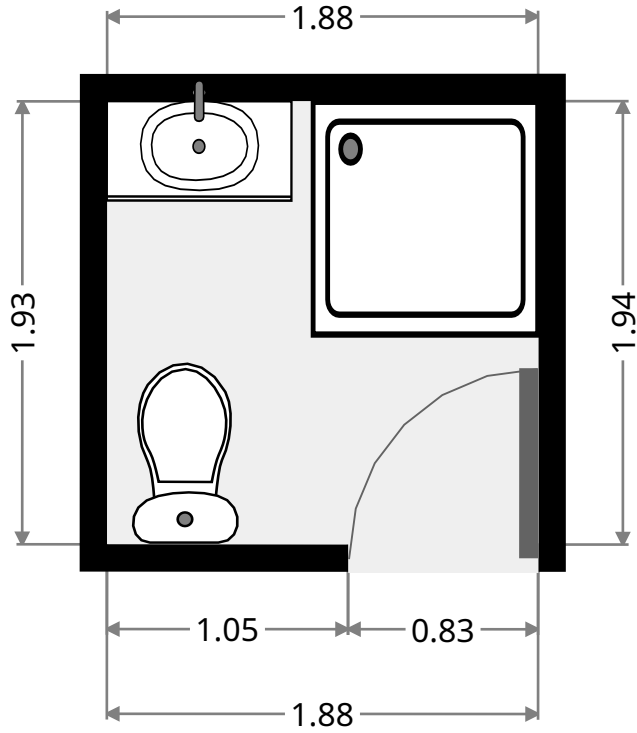

27 Alyssa Court

Living Room

Width: 5.81 m
 Length: 5.92 m
 Area: 24.88 m²
 Perimeter: 22.80 m

Master Bedroom

Width: 3.39 m
 Length: 3.98 m
 Area: 12.83 m²
 Perimeter: 14.07 m

27 Alyssa Court

Ensuite

Width: 1.88 m
 Length: 1.94 m
 Area: 3.64 m²
 Perimeter: 7.64 m

WIR

Width: 1.50 m
 Length: 1.92 m
 Area: 2.89 m²
 Perimeter: 6.85 m

THIS FLOORPLAN IS PROVIDED WITHOUT WARRANTY OF ANY KIND. SENSOPIA DISCLAIMS ANY WARRANTY INCLUDING, WITHOUT LIMITATION, SATISFACTORY QUALITY OR ACCURACY OF DIMENSIONS.

27 Alyssa Court

Hall

Width: 1.50 m
 Length: 2.86 m
 Area: 3.07 m²
 Perimeter: 8.78 m

Bedroom

Width: 3.02 m
 Length: 3.73 m
 Area: 10.15 m²
 Perimeter: 13.20 m

THIS FLOORPLAN IS PROVIDED WITHOUT WARRANTY OF ANY KIND. SENSOPIA DISCLAIMS ANY WARRANTY INCLUDING, WITHOUT LIMITATION, SATISFACTORY QUALITY OR ACCURACY OF DIMENSIONS.

27 Alyssa Court

Hall

Width: 0.89 m
 Length: 1.55 m
 Area: 1.38 m²
 Perimeter: 4.88 m

Toilet

Width: 0.88 m
 Length: 1.69 m
 Area: 1.49 m²
 Perimeter: 5.14 m

27 Alyssa Court

Bedroom

Width: 3.26 m
 Length: 3.49 m
 Area: 10.19 m²
 Perimeter: 13.39 m