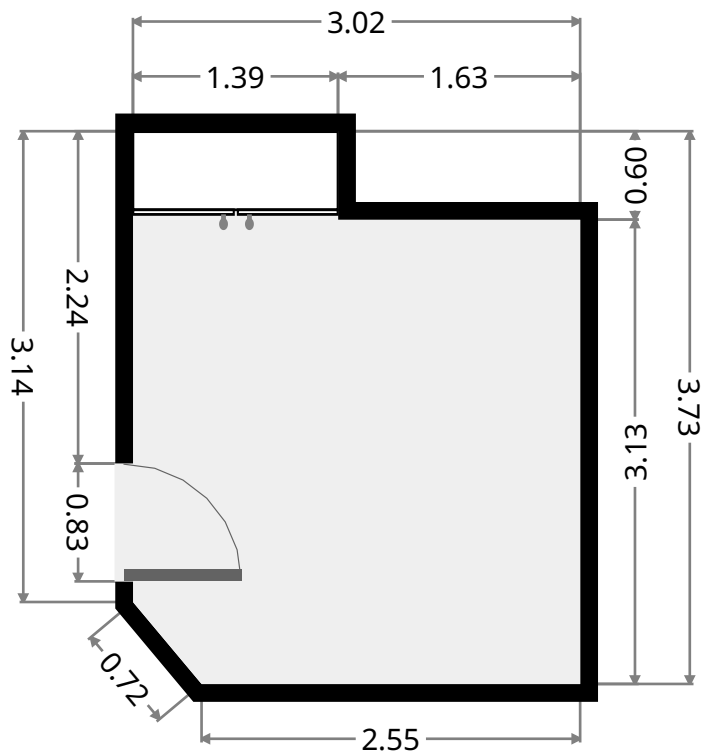

WIR

Width: 1.50 m
 Length: 1.92 m
 Area: 2.89 m²
 Perimeter: 6.85 m

THIS FLOORPLAN IS PROVIDED WITHOUT WARRANTY OF ANY KIND. SENSOPIA DISCLAIMS ANY WARRANTY INCLUDING, WITHOUT LIMITATION, SATISFACTORY QUALITY OR ACCURACY OF DIMENSIONS.

27 Alyssa Court

Hall

Width: 1.50 m
 Length: 2.86 m
 Area: 3.07 m²
 Perimeter: 8.78 m

Bedroom

Width: 3.02 m
 Length: 3.73 m
 Area: 10.15 m²
 Perimeter: 13.20 m

THIS FLOORPLAN IS PROVIDED WITHOUT WARRANTY OF ANY KIND. SENSOPIA DISCLAIMS ANY WARRANTY INCLUDING, WITHOUT LIMITATION, SATISFACTORY QUALITY OR ACCURACY OF DIMENSIONS.

27 Alyssa Court

Bedroom

Width: 2.80 m
 Length: 4.27 m
 Area: 11.16 m²
 Perimeter: 14.14 m

Bathroom

Width: 1.78 m
 Length: 3.27 m
 Area: 5.26 m²
 Perimeter: 10.10 m

THIS FLOORPLAN IS PROVIDED WITHOUT WARRANTY OF ANY KIND. SENSOPIA DISCLAIMS ANY WARRANTY INCLUDING, WITHOUT LIMITATION, SATISFACTORY QUALITY OR ACCURACY OF DIMENSIONS.

27 Alyssa Court

Hall

Width: 0.89 m
 Length: 1.55 m
 Area: 1.38 m²
 Perimeter: 4.88 m

Toilet

Width: 0.88 m
 Length: 1.69 m
 Area: 1.49 m²
 Perimeter: 5.14 m

27 Alyssa Court

Bedroom

Width: 3.26 m
 Length: 3.49 m
 Area: 10.19 m²
 Perimeter: 13.39 m