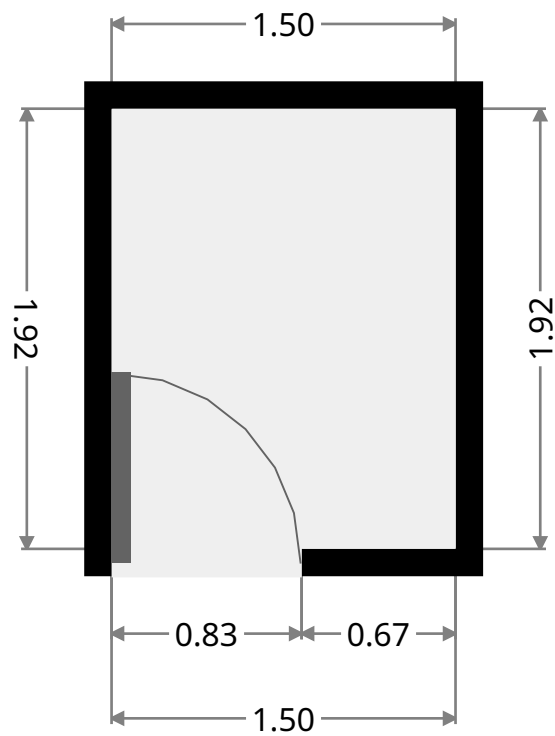

27 Alyssa Court

Living Room

Width: 5.81 m
 Length: 5.92 m
 Area: 24.88 m²
 Perimeter: 22.80 m

Master Bedroom

Width: 3.39 m
 Length: 3.98 m
 Area: 12.83 m²
 Perimeter: 14.07 m

27 Alyssa Court

Ensuite

Width: 1.88 m
 Length: 1.94 m
 Area: 3.64 m²
 Perimeter: 7.64 m

WIR

Width: 1.50 m
 Length: 1.92 m
 Area: 2.89 m²
 Perimeter: 6.85 m

THIS FLOORPLAN IS PROVIDED WITHOUT WARRANTY OF ANY KIND. SENSOPIA DISCLAIMS ANY WARRANTY INCLUDING, WITHOUT LIMITATION, SATISFACTORY QUALITY OR ACCURACY OF DIMENSIONS.

27 Alyssa Court

Hall

Width: 1.50 m
 Length: 2.86 m
 Area: 3.07 m²
 Perimeter: 8.78 m

Bedroom

Width: 3.02 m
 Length: 3.73 m
 Area: 10.15 m²
 Perimeter: 13.20 m

THIS FLOORPLAN IS PROVIDED WITHOUT WARRANTY OF ANY KIND. SENSOPIA DISCLAIMS ANY WARRANTY INCLUDING, WITHOUT LIMITATION, SATISFACTORY QUALITY OR ACCURACY OF DIMENSIONS.

27 Alyssa Court

Hall

Width: 0.89 m
 Length: 1.55 m
 Area: 1.38 m²
 Perimeter: 4.88 m

Toilet

Width: 0.88 m
 Length: 1.69 m
 Area: 1.49 m²
 Perimeter: 5.14 m

27 Alyssa Court

Bedroom

Width: 3.26 m
 Length: 3.49 m
 Area: 10.19 m²
 Perimeter: 13.39 m