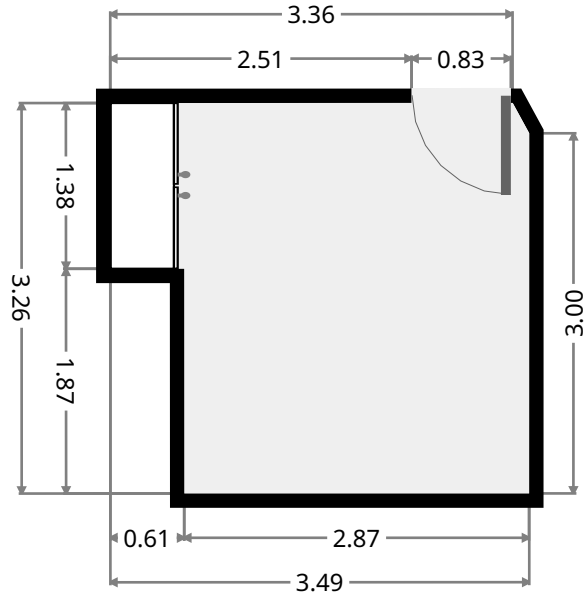

WIR

Width: 1.50 m
 Length: 1.92 m
 Area: 2.89 m²
 Perimeter: 6.85 m

THIS FLOORPLAN IS PROVIDED WITHOUT WARRANTY OF ANY KIND. SENSOPIA DISCLAIMS ANY WARRANTY INCLUDING, WITHOUT LIMITATION, SATISFACTORY QUALITY OR ACCURACY OF DIMENSIONS.

27 Alyssa Court

Hall

Width: 1.50 m
 Length: 2.86 m
 Area: 3.07 m²
 Perimeter: 8.78 m

Bedroom

Width: 3.02 m
 Length: 3.73 m
 Area: 10.15 m²
 Perimeter: 13.20 m

THIS FLOORPLAN IS PROVIDED WITHOUT WARRANTY OF ANY KIND. SENSOPIA DISCLAIMS ANY WARRANTY INCLUDING, WITHOUT LIMITATION, SATISFACTORY QUALITY OR ACCURACY OF DIMENSIONS.

27 Alyssa Court

Bedroom

Width: 2.80 m
 Length: 4.27 m
 Area: 11.16 m²
 Perimeter: 14.14 m

Bathroom

Width: 1.78 m
 Length: 3.27 m
 Area: 5.26 m²
 Perimeter: 10.10 m

THIS FLOORPLAN IS PROVIDED WITHOUT WARRANTY OF ANY KIND. SENSOPIA DISCLAIMS ANY WARRANTY INCLUDING, WITHOUT LIMITATION, SATISFACTORY QUALITY OR ACCURACY OF DIMENSIONS.

27 Alyssa Court

Hall

Width: 0.89 m
 Length: 1.55 m
 Area: 1.38 m²
 Perimeter: 4.88 m

Toilet

Width: 0.88 m
 Length: 1.69 m
 Area: 1.49 m²
 Perimeter: 5.14 m

27 Alyssa Court

Bedroom

Width: 3.26 m
 Length: 3.49 m
 Area: 10.19 m²
 Perimeter: 13.39 m