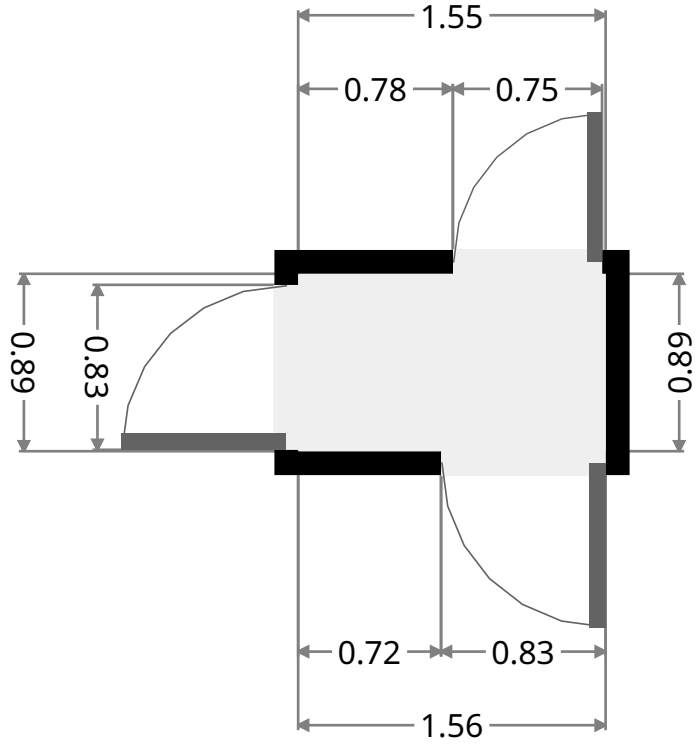

WIR

Width: 1.50 m
 Length: 1.92 m
 Area: 2.89 m²
 Perimeter: 6.85 m

THIS FLOORPLAN IS PROVIDED WITHOUT WARRANTY OF ANY KIND. SENSOPIA DISCLAIMS ANY WARRANTY INCLUDING, WITHOUT LIMITATION, SATISFACTORY QUALITY OR ACCURACY OF DIMENSIONS.

27 Alyssa Court

Hall

Width: 1.50 m
 Length: 2.86 m
 Area: 3.07 m²
 Perimeter: 8.78 m

Bedroom

Width: 3.02 m
 Length: 3.73 m
 Area: 10.15 m²
 Perimeter: 13.20 m

THIS FLOORPLAN IS PROVIDED WITHOUT WARRANTY OF ANY KIND. SENSOPIA DISCLAIMS ANY WARRANTY INCLUDING, WITHOUT LIMITATION, SATISFACTORY QUALITY OR ACCURACY OF DIMENSIONS.

27 Alyssa Court

Bedroom

Width: 2.80 m
 Length: 4.27 m
 Area: 11.16 m²
 Perimeter: 14.14 m

Bathroom

Width: 1.78 m
 Length: 3.27 m
 Area: 5.26 m²
 Perimeter: 10.10 m

THIS FLOORPLAN IS PROVIDED WITHOUT WARRANTY OF ANY KIND. SENSOPIA DISCLAIMS ANY WARRANTY INCLUDING, WITHOUT LIMITATION, SATISFACTORY QUALITY OR ACCURACY OF DIMENSIONS.

27 Alyssa Court

Hall

Width: 0.89 m
 Length: 1.55 m
 Area: 1.38 m²
 Perimeter: 4.88 m

Toilet

Width: 0.88 m
 Length: 1.69 m
 Area: 1.49 m²
 Perimeter: 5.14 m

27 Alyssa Court

Bedroom

Width: 3.26 m
 Length: 3.49 m
 Area: 10.19 m²
 Perimeter: 13.39 m