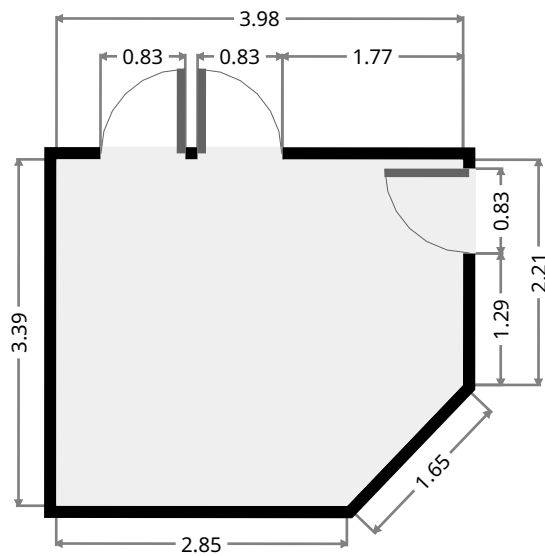

27 Alyssa Court

Living Room

Width: 5.81 m
 Length: 5.92 m
 Area: 24.88 m²
 Perimeter: 22.80 m

Master Bedroom

Width: 3.39 m
 Length: 3.98 m
 Area: 12.83 m²
 Perimeter: 14.07 m

27 Alyssa Court

Ensuite

Width: 1.88 m
 Length: 1.94 m
 Area: 3.64 m²
 Perimeter: 7.64 m

WIR

Width: 1.50 m
 Length: 1.92 m
 Area: 2.89 m²
 Perimeter: 6.85 m

THIS FLOORPLAN IS PROVIDED WITHOUT WARRANTY OF ANY KIND. SENSOPIA DISCLAIMS ANY WARRANTY INCLUDING, WITHOUT LIMITATION, SATISFACTORY QUALITY OR ACCURACY OF DIMENSIONS.

27 Alyssa Court

Hall

Width: 1.50 m
 Length: 2.86 m
 Area: 3.07 m²
 Perimeter: 8.78 m

Bedroom

Width: 3.02 m
 Length: 3.73 m
 Area: 10.15 m²
 Perimeter: 13.20 m

THIS FLOORPLAN IS PROVIDED WITHOUT WARRANTY OF ANY KIND. SENSOPIA DISCLAIMS ANY WARRANTY INCLUDING, WITHOUT LIMITATION, SATISFACTORY QUALITY OR ACCURACY OF DIMENSIONS.

27 Alyssa Court

Hall

Width: 0.89 m
 Length: 1.55 m
 Area: 1.38 m²
 Perimeter: 4.88 m

Toilet

Width: 0.88 m
 Length: 1.69 m
 Area: 1.49 m²
 Perimeter: 5.14 m

27 Alyssa Court

Bedroom

Width: 3.26 m
 Length: 3.49 m
 Area: 10.19 m²
 Perimeter: 13.39 m