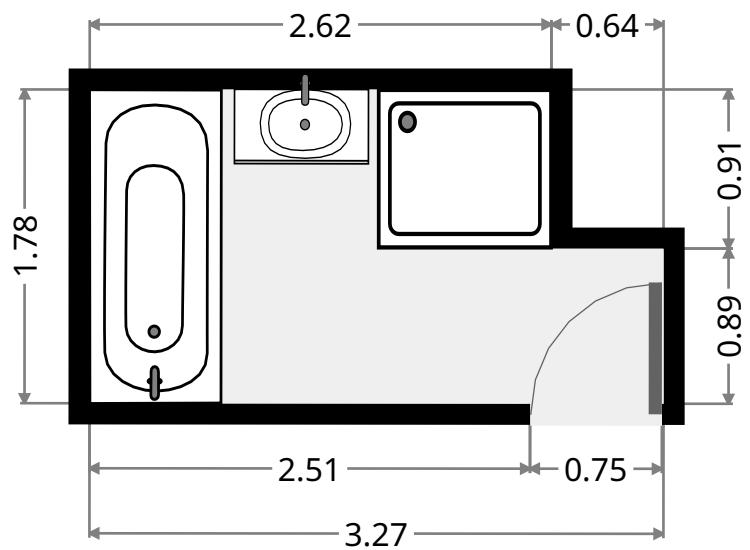

27 Alyssa Court

Living Room

Width: 5.81 m
 Length: 5.92 m
 Area: 24.88 m²
 Perimeter: 22.80 m

Master Bedroom

Width: 3.39 m
 Length: 3.98 m
 Area: 12.83 m²
 Perimeter: 14.07 m

27 Alyssa Court

Ensuite

Width: 1.88 m
 Length: 1.94 m
 Area: 3.64 m²
 Perimeter: 7.64 m

27 Alyssa Court

Hall

Width: 1.50 m
 Length: 2.86 m
 Area: 3.07 m²
 Perimeter: 8.78 m

Bedroom

Width: 3.02 m
 Length: 3.73 m
 Area: 10.15 m²
 Perimeter: 13.20 m

THIS FLOORPLAN IS PROVIDED WITHOUT WARRANTY OF ANY KIND. SENSOPIA DISCLAIMS ANY WARRANTY INCLUDING, WITHOUT LIMITATION, SATISFACTORY QUALITY OR ACCURACY OF DIMENSIONS.

27 Alyssa Court

Bedroom

Width: 2.80 m
 Length: 4.27 m
 Area: 11.16 m²
 Perimeter: 14.14 m

Bathroom

Width: 1.78 m
 Length: 3.27 m
 Area: 5.26 m²
 Perimeter: 10.10 m

THIS FLOORPLAN IS PROVIDED WITHOUT WARRANTY OF ANY KIND. SENSOPIA DISCLAIMS ANY WARRANTY INCLUDING, WITHOUT LIMITATION, SATISFACTORY QUALITY OR ACCURACY OF DIMENSIONS.

27 Alyssa Court

Hall

Width: 0.89 m
 Length: 1.55 m
 Area: 1.38 m²
 Perimeter: 4.88 m

Toilet

Width: 0.88 m
 Length: 1.69 m
 Area: 1.49 m²
 Perimeter: 5.14 m

27 Alyssa Court

Bedroom

Width: 3.26 m
 Length: 3.49 m
 Area: 10.19 m²
 Perimeter: 13.39 m