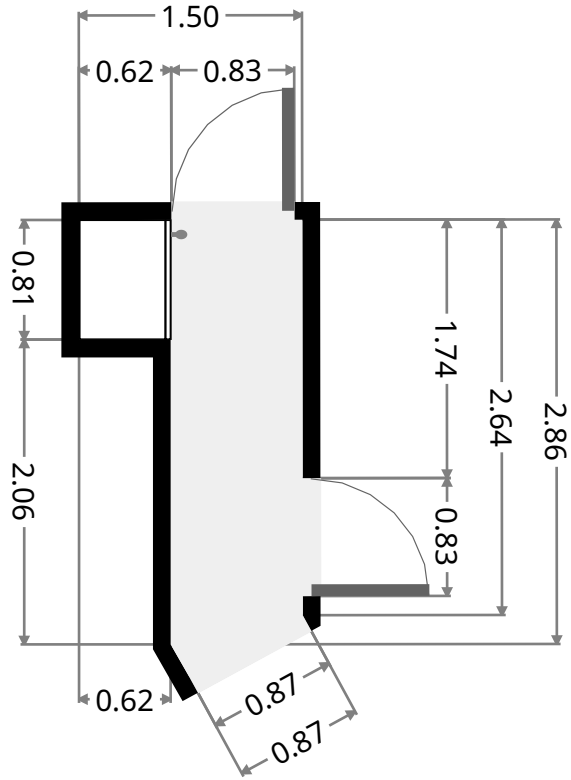

WIR

Width: 1.50 m
 Length: 1.92 m
 Area: 2.89 m²
 Perimeter: 6.85 m

THIS FLOORPLAN IS PROVIDED WITHOUT WARRANTY OF ANY KIND. SENSOPIA DISCLAIMS ANY WARRANTY INCLUDING, WITHOUT LIMITATION, SATISFACTORY QUALITY OR ACCURACY OF DIMENSIONS.

27 Alyssa Court

Hall

Width: 1.50 m
 Length: 2.86 m
 Area: 3.07 m²
 Perimeter: 8.78 m

Bedroom

Width: 3.02 m
 Length: 3.73 m
 Area: 10.15 m²
 Perimeter: 13.20 m

THIS FLOORPLAN IS PROVIDED WITHOUT WARRANTY OF ANY KIND. SENSOPIA DISCLAIMS ANY WARRANTY INCLUDING, WITHOUT LIMITATION, SATISFACTORY QUALITY OR ACCURACY OF DIMENSIONS.

27 Alyssa Court

Bedroom

Width: 2.80 m
 Length: 4.27 m
 Area: 11.16 m²
 Perimeter: 14.14 m

Bathroom

Width: 1.78 m
 Length: 3.27 m
 Area: 5.26 m²
 Perimeter: 10.10 m

THIS FLOORPLAN IS PROVIDED WITHOUT WARRANTY OF ANY KIND. SENSOPIA DISCLAIMS ANY WARRANTY INCLUDING, WITHOUT LIMITATION, SATISFACTORY QUALITY OR ACCURACY OF DIMENSIONS.

27 Alyssa Court

Hall

Width: 0.89 m
 Length: 1.55 m
 Area: 1.38 m²
 Perimeter: 4.88 m

Toilet

Width: 0.88 m
 Length: 1.69 m
 Area: 1.49 m²
 Perimeter: 5.14 m

27 Alyssa Court

Bedroom

Width: 3.26 m
 Length: 3.49 m
 Area: 10.19 m²
 Perimeter: 13.39 m