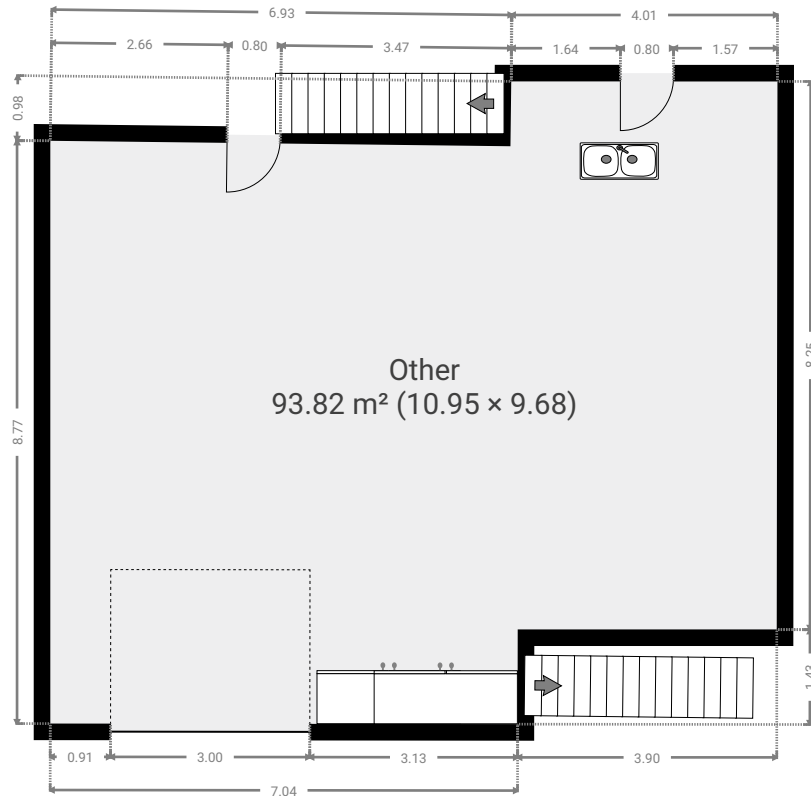

TOTAL AREA: 195.31 m<sup>2</sup> • LIVING AREA: 195.31 m<sup>2</sup> • FLOORS: 2 • ROOMS: 12

▼ Ground Floor

TOTAL AREA: 93.79 m<sup>2</sup> • LIVING AREA: 93.79 m<sup>2</sup> • ROOMS: 1

▼ 1st Floor

TOTAL AREA: 101.52 m<sup>2</sup> • LIVING AREA: 101.52 m<sup>2</sup> • ROOMS: 11