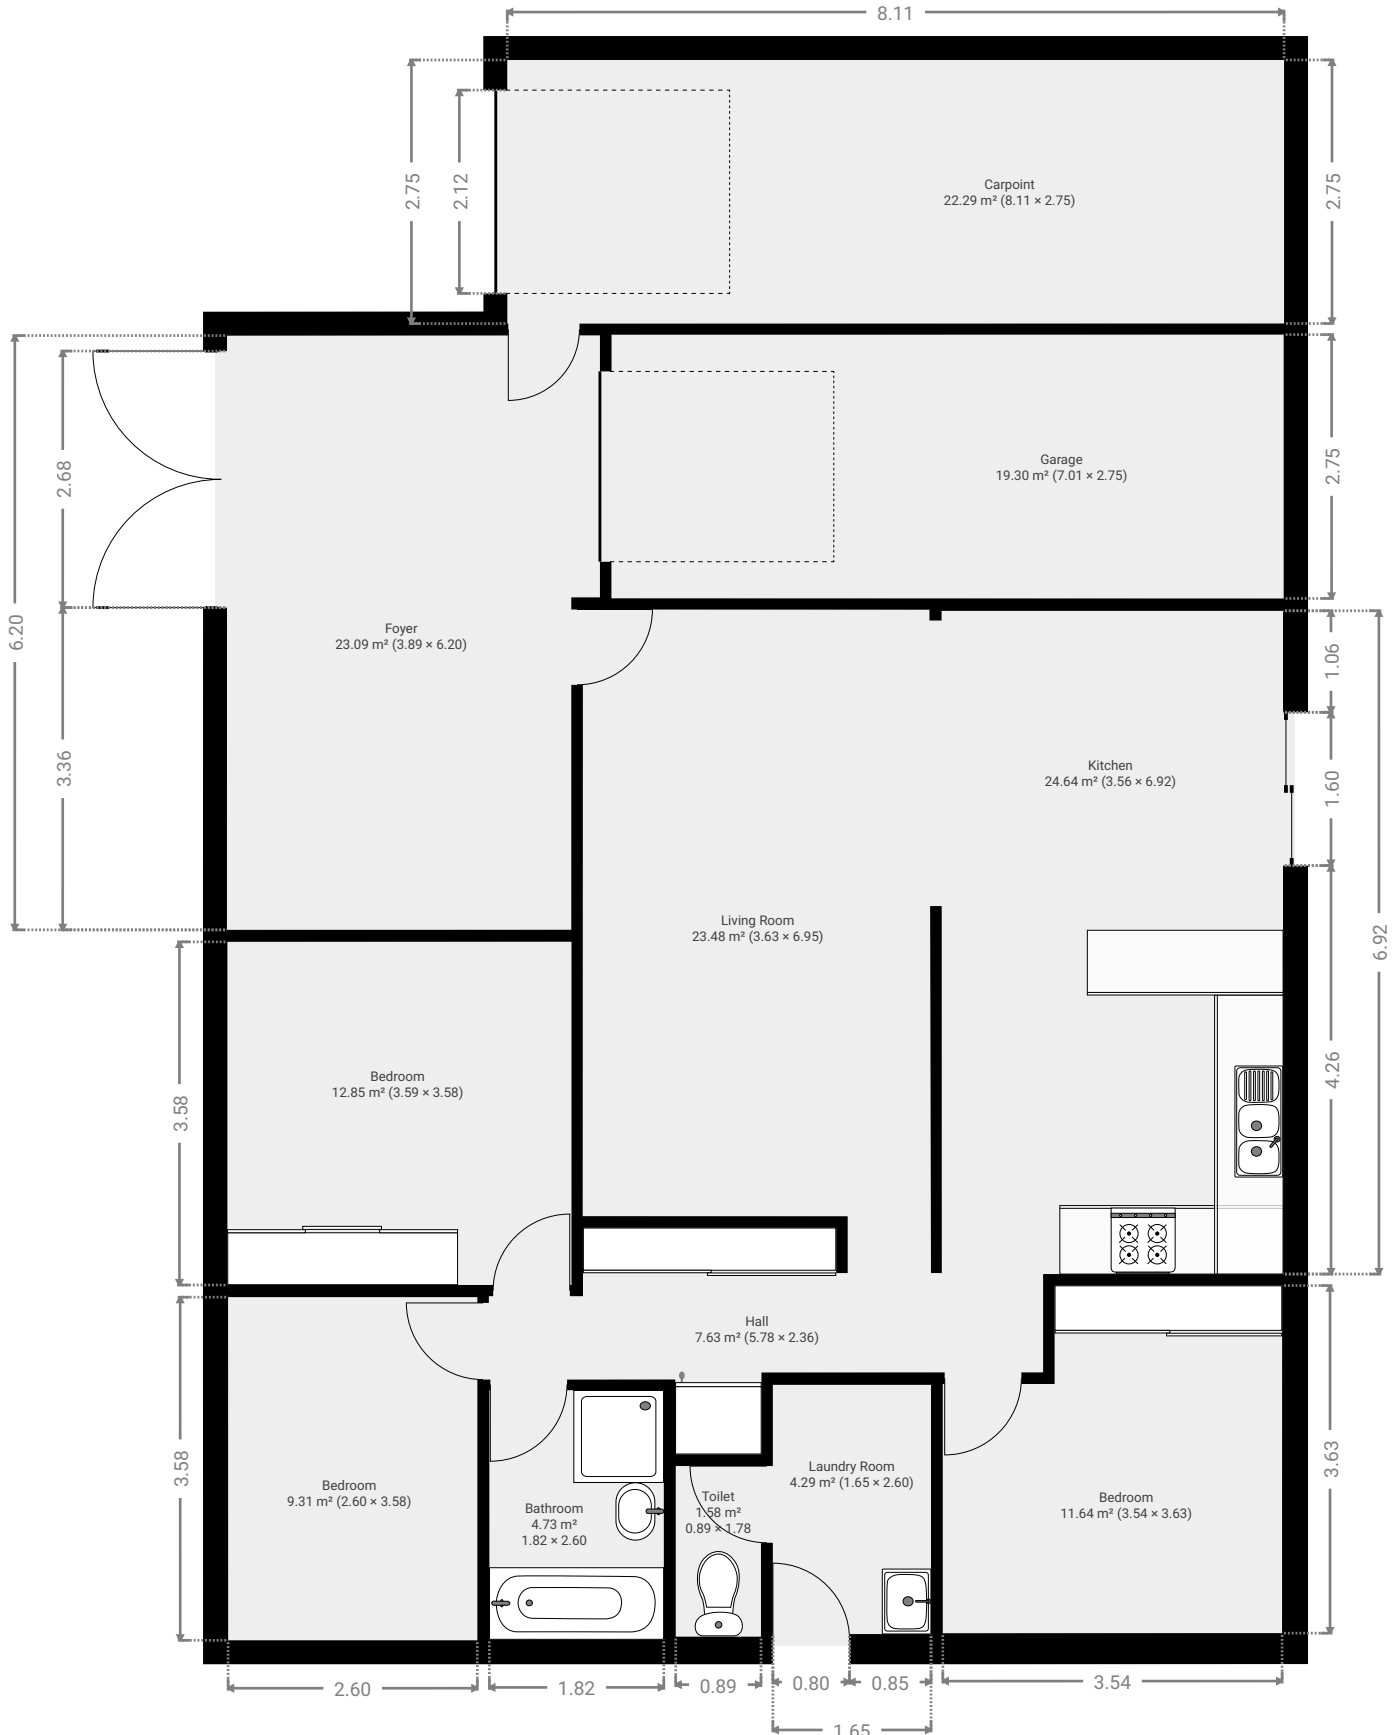

TOTAL AREA: 164.76 m² • LIVING AREA: 123.17 m² • FLOORS: 1 • ROOMS: 5

▼ Ground Floor

TOTAL AREA: 164.76 m² • LIVING AREA: 123.17 m² • ROOMS: 5

THIS FLOORPLAN IS PROVIDED WITHOUT WARRANTY OF ANY KIND. RAY WHITE ROCKHAMPTON DISCLAIMS ANY WARRANTY INCLUDING, WITHOUT LIMITATION, SATISFACTORY QUALITY OR ACCURACY OF DIMENSIONS.

1:79