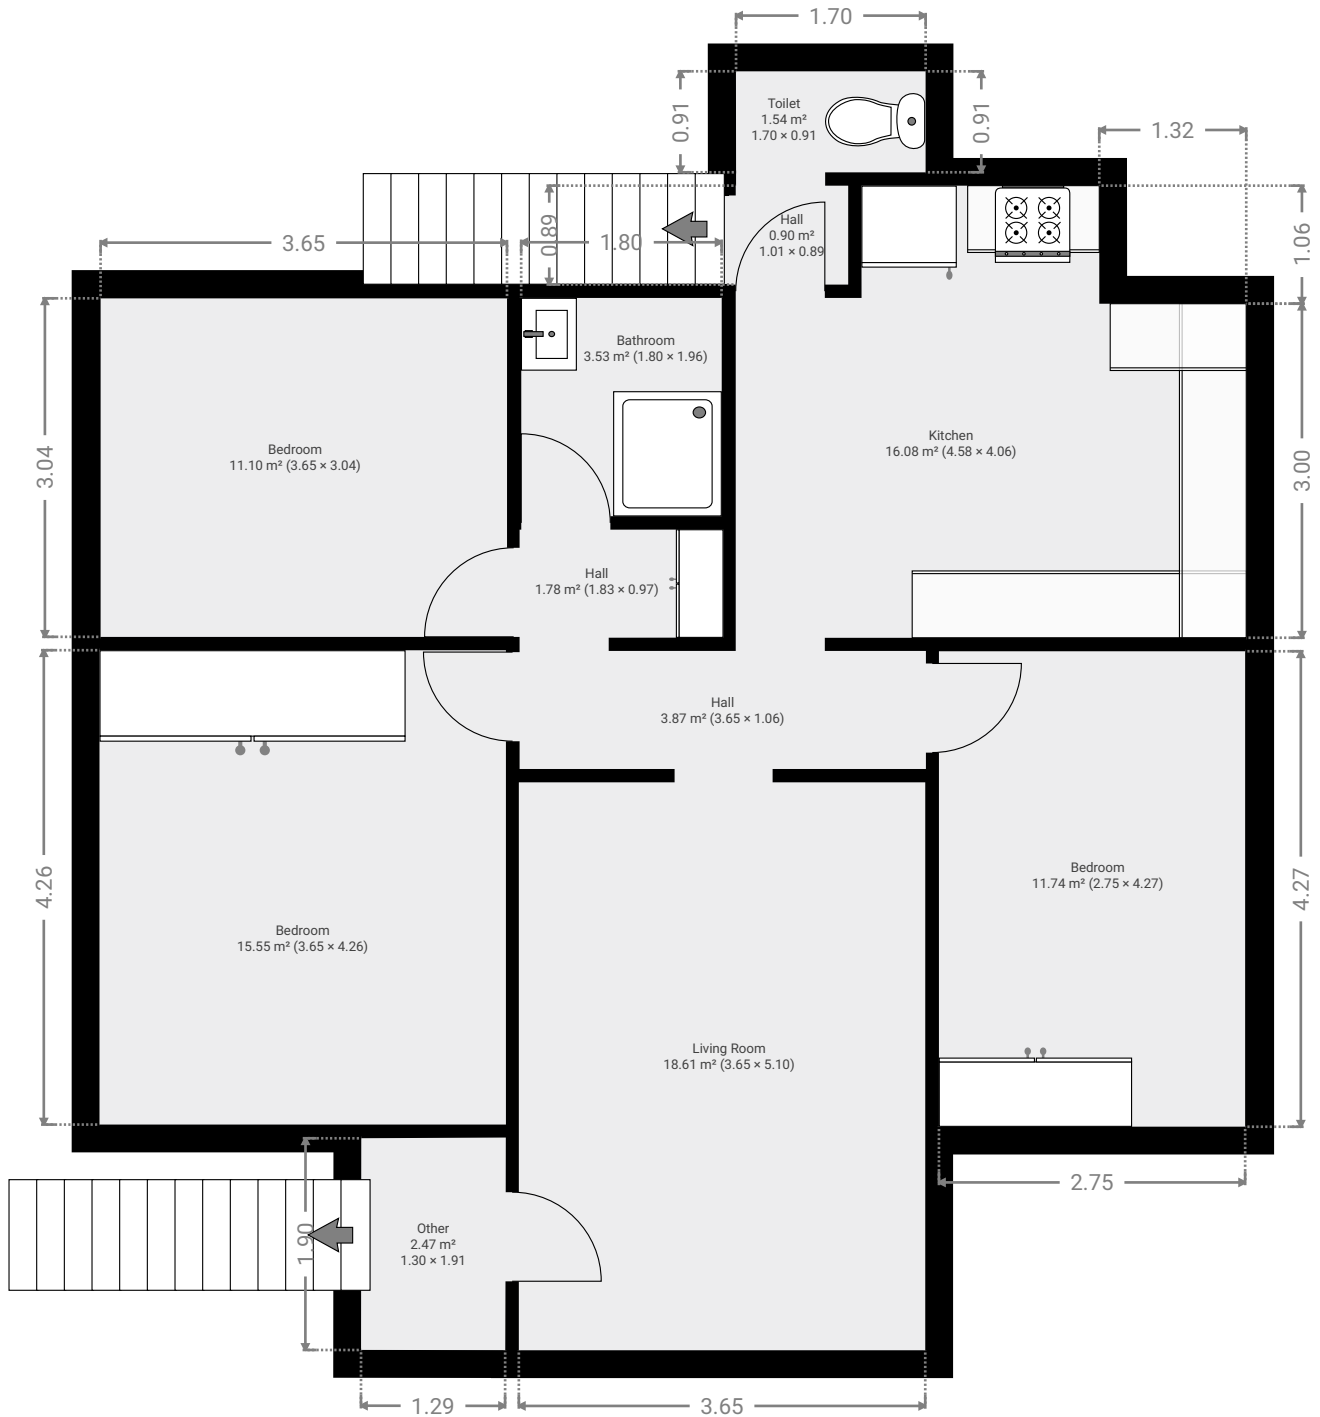

2

---

▼ Ground Floor

FLOORS: 2

▼ Garage  
Ground Floor

WIDTH: 10.24 m • LENGTH: 10.74 m  
AREA: 94.67 m<sup>2</sup> • PERIMETER: 43.51 m

▼ Toilet  
Ground Floor

WIDTH: 1.46 m • LENGTH: 1.09 m  
AREA: 1.57 m<sup>2</sup> • PERIMETER: 5.06 m

▼ 1st Floor

▼ **Bathroom**  
1st Floor

WIDTH: 1.80 m • LENGTH: 1.96 m  
AREA: 3.53 m<sup>2</sup> • PERIMETER: 7.52 m

▼ **Bedroom**  
1st Floor

WIDTH: 3.65 m • LENGTH: 3.04 m  
AREA: 11.10 m<sup>2</sup> • PERIMETER: 13.38 m

▼ **Bedroom**  
1st Floor

WIDTH: 3.65 m • LENGTH: 4.26 m  
AREA: 15.55 m<sup>2</sup> • PERIMETER: 15.82 m

▼ **Bedroom**  
1st Floor

WIDTH: 2.75 m • LENGTH: 4.27 m  
AREA: 11.74 m<sup>2</sup> • PERIMETER: 14.04 m

▼ **Hall**  
1st Floor

WIDTH: 3.65 m • LENGTH: 1.06 m  
AREA: 3.87 m<sup>2</sup> • PERIMETER: 9.42 m

▼ **Hall**  
1st Floor

WIDTH: 1.83 m • LENGTH: 0.97 m  
AREA: 1.78 m<sup>2</sup> • PERIMETER: 5.60 m

▼ **Hall**  
1st Floor