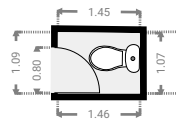

2

---

▼ Ground Floor

FLOORS: 2

▼ Garage  
Ground Floor

WIDTH: 10.24 m • LENGTH: 10.74 m  
AREA: 94.67 m<sup>2</sup> • PERIMETER: 43.51 m

▼ Toilet  
Ground Floor

WIDTH: 1.46 m • LENGTH: 1.09 m  
AREA: 1.57 m<sup>2</sup> • PERIMETER: 5.06 m

▼ 1st Floor

▼ **Bathroom**  
1st Floor

WIDTH: 1.80 m • LENGTH: 1.96 m  
AREA: 3.53 m<sup>2</sup> • PERIMETER: 7.52 m

▼ **Bedroom**  
1st Floor

WIDTH: 3.65 m • LENGTH: 3.04 m  
AREA: 11.10 m<sup>2</sup> • PERIMETER: 13.38 m

▼ **Bedroom**  
1st Floor

WIDTH: 3.65 m • LENGTH: 4.26 m  
AREA: 15.55 m<sup>2</sup> • PERIMETER: 15.82 m

▼ **Bedroom**  
1st Floor

WIDTH: 2.75 m • LENGTH: 4.27 m  
AREA: 11.74 m<sup>2</sup> • PERIMETER: 14.04 m

▼ **Hall**  
1st Floor

WIDTH: 3.65 m • LENGTH: 1.06 m  
AREA: 3.87 m<sup>2</sup> • PERIMETER: 9.42 m

▼ **Hall**  
1st Floor

WIDTH: 1.83 m • LENGTH: 0.97 m  
AREA: 1.78 m<sup>2</sup> • PERIMETER: 5.60 m

▼ **Hall**  
1st Floor