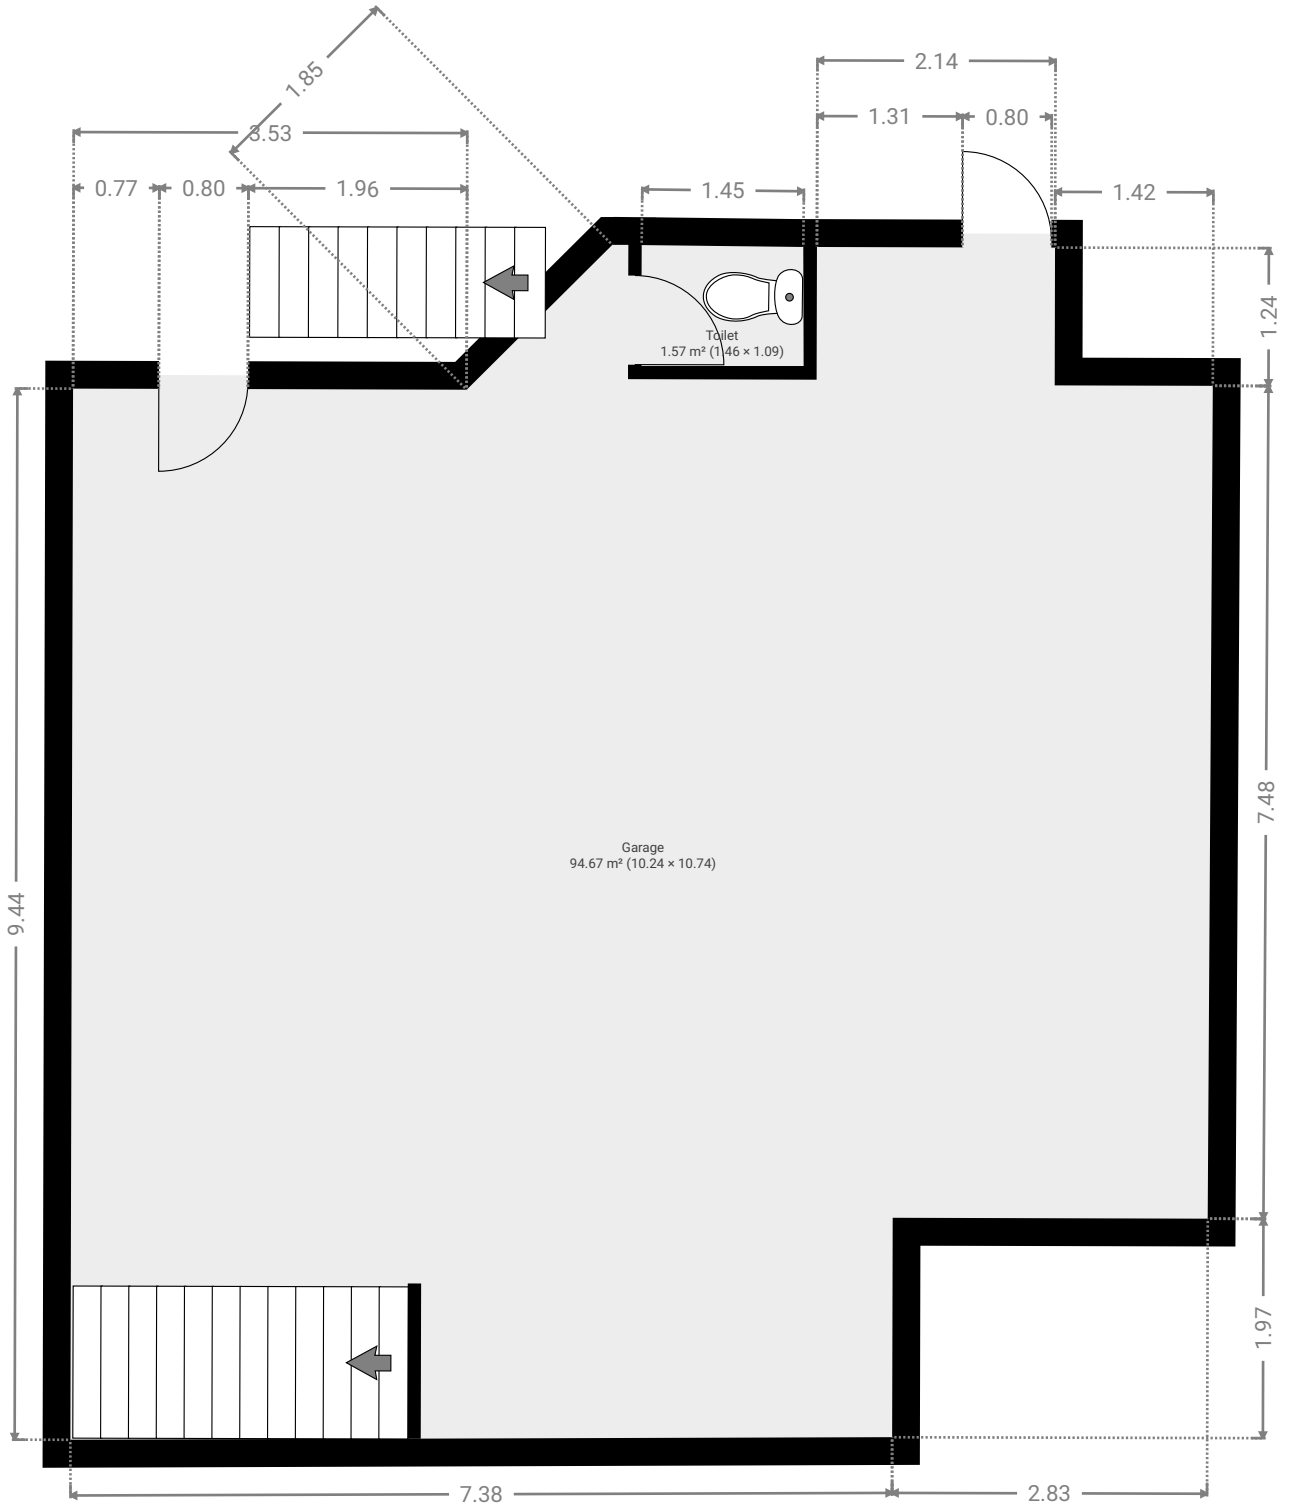

2

---

▼ Ground Floor

FLOORS: 2

▼ Garage  
Ground Floor

WIDTH: 10.24 m • LENGTH: 10.74 m  
AREA: 94.67 m<sup>2</sup> • PERIMETER: 43.51 m

▼ Toilet  
Ground Floor

WIDTH: 1.46 m • LENGTH: 1.09 m  
AREA: 1.57 m<sup>2</sup> • PERIMETER: 5.06 m

▼ 1st Floor

▼ **Bathroom**  
1st Floor

WIDTH: 1.80 m • LENGTH: 1.96 m  
AREA: 3.53 m<sup>2</sup> • PERIMETER: 7.52 m

▼ **Bedroom**  
1st Floor

WIDTH: 3.65 m • LENGTH: 3.04 m  
AREA: 11.10 m<sup>2</sup> • PERIMETER: 13.38 m

▼ **Bedroom**  
1st Floor

WIDTH: 3.65 m • LENGTH: 4.26 m  
AREA: 15.55 m<sup>2</sup> • PERIMETER: 15.82 m

▼ **Bedroom**  
1st Floor

WIDTH: 2.75 m • LENGTH: 4.27 m  
AREA: 11.74 m<sup>2</sup> • PERIMETER: 14.04 m

▼ **Hall**  
1st Floor

WIDTH: 3.65 m • LENGTH: 1.06 m  
AREA: 3.87 m<sup>2</sup> • PERIMETER: 9.42 m

▼ **Hall**  
1st Floor

WIDTH: 1.83 m • LENGTH: 0.97 m  
AREA: 1.78 m<sup>2</sup> • PERIMETER: 5.60 m

▼ **Hall**  
1st Floor