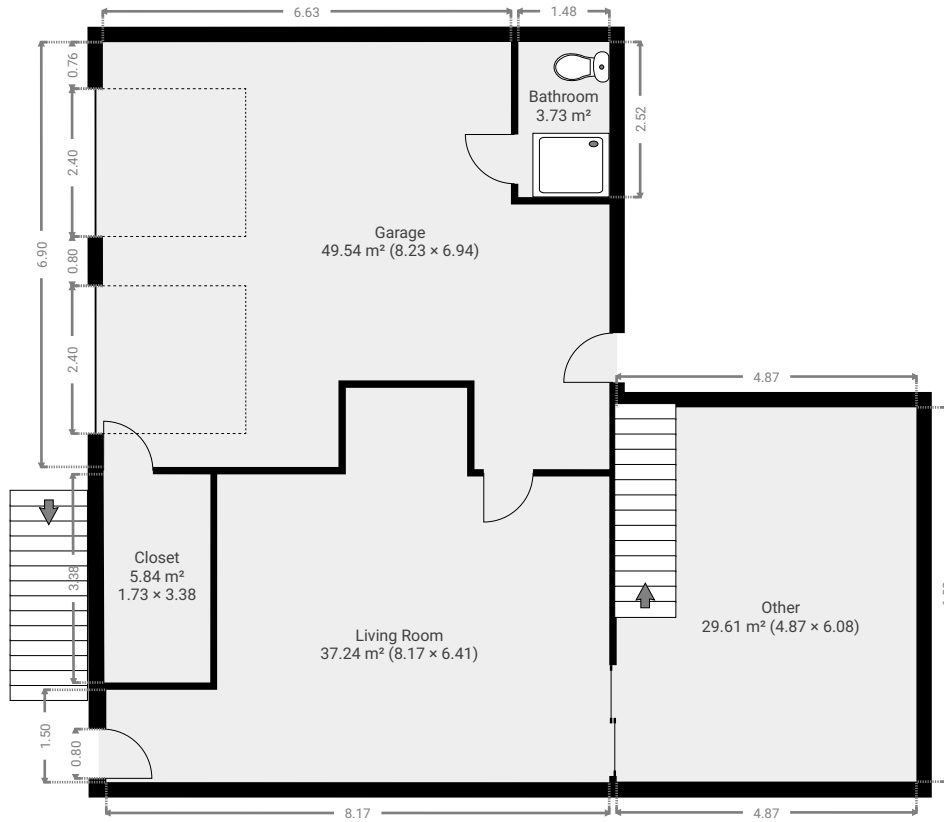

TOTAL AREA: 244.91 m² • LIVING AREA: 195.37 m² • FLOORS: 2 • ROOMS: 15

▼ Ground Floor

TOTAL AREA: 125.92 m² • LIVING AREA: 76.38 m² • ROOMS: 5

▼ 1st Floor

TOTAL AREA: 118.99 m² • LIVING AREA: 118.99 m² • ROOMS: 10