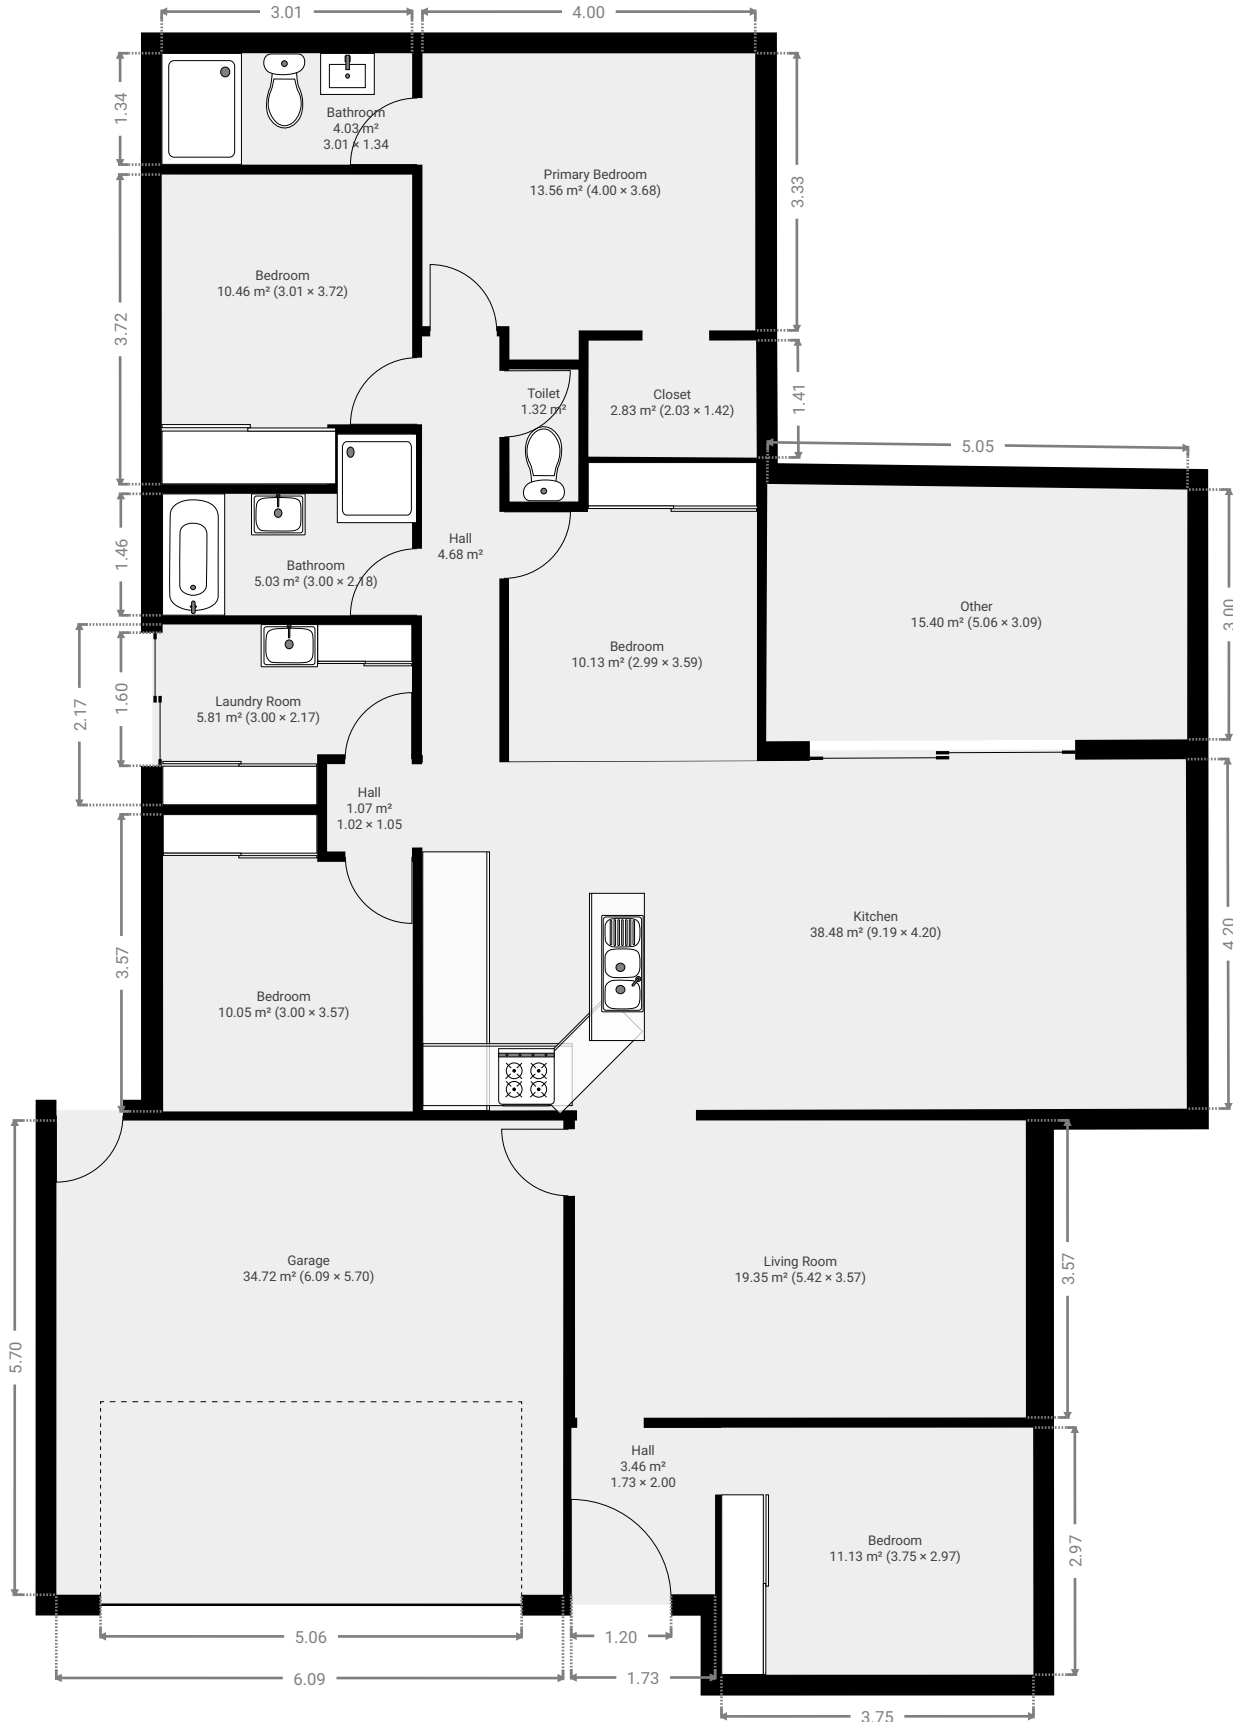

TOTAL AREA: 191.40 m² • LIVING AREA: 156.68 m² • FLOORS: 1 • ROOMS: 17

▼ Ground Floor

TOTAL AREA: 191.40 m² • LIVING AREA: 156.68 m² • ROOMS: 17

THIS FLOORPLAN IS PROVIDED WITHOUT WARRANTY OF ANY KIND. SENSOPIA DISCLAIMS ANY WARRANTY INCLUDING, WITHOUT LIMITATION, SATISFACTORY QUALITY OR ACCURACY OF DIMENSIONS.

1:91