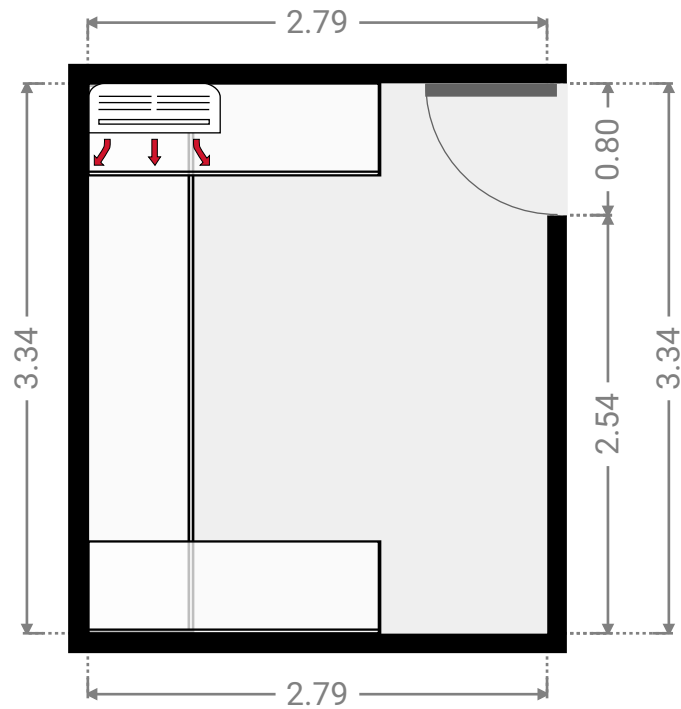

25 Paradise Way

Created on
2021-08-12

Floors
1

▼ Ground Floor

▼ Bedroom Ground Floor

WIDTH: 2.79 m • LENGTH: 3.34 m
AREA: 9.32 m² • PERIMETER: 12.26 m

▼ Other Ground Floor

WIDTH: 2.32 m • LENGTH: 2.09 m
AREA: 3.74 m² • PERIMETER: 8.82 m

▼ **Laundry Room**
Ground Floor

WIDTH: 2.18 m • LENGTH: 1.50 m
AREA: 3.27 m² • PERIMETER: 7.36 m

▼ Kitchen Ground Floor

WIDTH: 8.74 m • LENGTH: 10.73 m
AREA: 67.91 m² • PERIMETER: 38.40 m

▼ Bedroom Ground Floor

▼ Hall
Ground Floor

WIDTH: 1.50 m • LENGTH: 7.12 m
AREA: 7.50 m² • PERIMETER: 17.25 m

▼ **Bathroom**
Ground Floor

WIDTH: 2.55 m • LENGTH: 1.94 m
AREA: 4.94 m² • PERIMETER: 8.97 m

▼ **Closet**
Ground Floor

WIDTH: 1.65 m • LENGTH: 1.97 m
AREA: 2.96 m² • PERIMETER: 6.79 m

▼ Master Bedroom Ground Floor

WIDTH: 3.58 m • LENGTH: 3.58 m
AREA: 12.82 m² • PERIMETER: 14.32 m