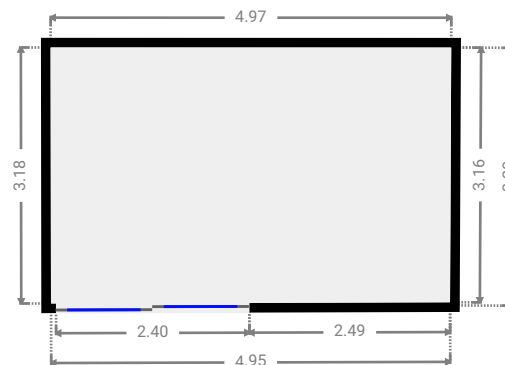

25 Paradise Way

Created on
2021-08-12

Floors
1

▼ Ground Floor

▼ Bedroom Ground Floor

WIDTH: 2.79 m • LENGTH: 3.34 m
AREA: 9.32 m² • PERIMETER: 12.26 m

▼ Other Ground Floor

WIDTH: 2.32 m • LENGTH: 2.09 m
AREA: 3.74 m² • PERIMETER: 8.82 m

▼ Other
Ground Floor

WIDTH: 9.68 m • LENGTH: 7.36 m
AREA: 71.21 m² • PERIMETER: 34.07 m

▼ Other
Ground Floor

WIDTH: 4.97 m • LENGTH: 3.20 m
AREA: 15.74 m² • PERIMETER: 16.27 m

▼ **Garage**
Ground Floor

WIDTH: 5.80 m • LENGTH: 5.98 m
AREA: 34.30 m² • PERIMETER: 23.06 m

▼ **Laundry Room**
Ground Floor

WIDTH: 2.18 m • LENGTH: 1.50 m
AREA: 3.27 m² • PERIMETER: 7.36 m

▼ Kitchen Ground Floor

WIDTH: 8.74 m • LENGTH: 10.73 m
AREA: 67.91 m² • PERIMETER: 38.40 m

▼ Bedroom Ground Floor

▼ Hall
Ground Floor

WIDTH: 1.50 m • LENGTH: 7.12 m
AREA: 7.50 m² • PERIMETER: 17.25 m

▼ **Bathroom**
Ground Floor

WIDTH: 2.55 m • LENGTH: 1.94 m
AREA: 4.94 m² • PERIMETER: 8.97 m

▼ **Closet**
Ground Floor