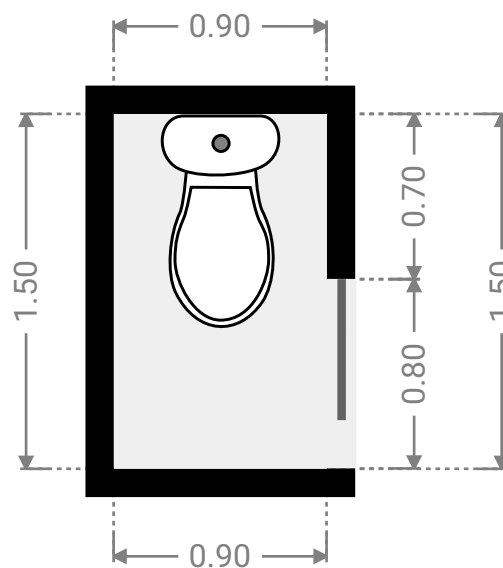

▼ **Laundry Room**
Ground Floor

WIDTH: 2.18 m • LENGTH: 1.50 m
AREA: 3.27 m² • PERIMETER: 7.36 m

▼ Kitchen Ground Floor

WIDTH: 8.74 m • LENGTH: 10.73 m
AREA: 67.91 m² • PERIMETER: 38.40 m

▼ Bedroom Ground Floor

WIDTH: 3.67 m • LENGTH: 3.17 m
AREA: 11.64 m² • PERIMETER: 13.68 m

▼ Bedroom Ground Floor

WIDTH: 3.81 m • LENGTH: 3.04 m
AREA: 10.52 m² • PERIMETER: 13.70 m

▼ Hall Ground Floor

WIDTH: 2.37 m • LENGTH: 4.65 m
AREA: 7.93 m² • PERIMETER: 13.57 m

▼ Hall Ground Floor

WIDTH: 1.76 m • LENGTH: 1.50 m
AREA: 2.64 m² • PERIMETER: 6.52 m

▼ Toilet Ground Floor

WIDTH: 0.90 m • LENGTH: 1.50 m
AREA: 1.35 m² • PERIMETER: 4.80 m

▼ Bathroom
Ground Floor

WIDTH: 2.82 m • LENGTH: 1.50 m
AREA: 4.23 m² • PERIMETER: 8.64 m

▼ Hall
Ground Floor

WIDTH: 1.50 m • LENGTH: 7.12 m
AREA: 7.50 m² • PERIMETER: 17.25 m

▼ **Bathroom**
Ground Floor

WIDTH: 2.55 m • LENGTH: 1.94 m
AREA: 4.94 m² • PERIMETER: 8.97 m

▼ **Closet**
Ground Floor