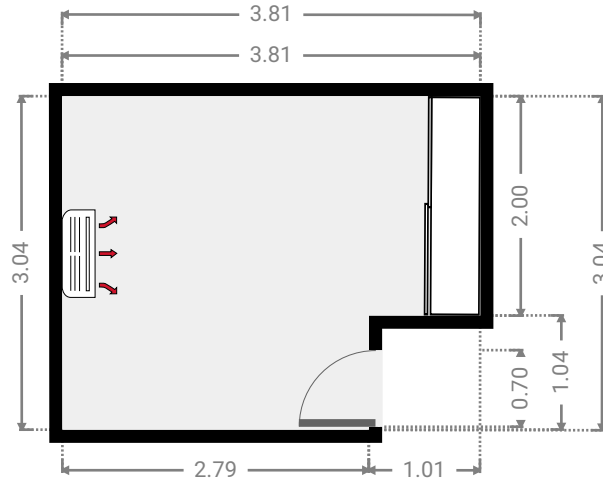

▼ **Laundry Room**
Ground Floor

WIDTH: 2.18 m • LENGTH: 1.50 m
AREA: 3.27 m² • PERIMETER: 7.36 m

▼ Kitchen Ground Floor

WIDTH: 8.74 m • LENGTH: 10.73 m
AREA: 67.91 m² • PERIMETER: 38.40 m

▼ Bedroom Ground Floor

WIDTH: 3.67 m • LENGTH: 3.17 m
AREA: 11.64 m² • PERIMETER: 13.68 m

▼ Bedroom Ground Floor

WIDTH: 3.81 m • LENGTH: 3.04 m
AREA: 10.52 m² • PERIMETER: 13.70 m

▼ Hall Ground Floor

WIDTH: 2.37 m • LENGTH: 4.65 m
AREA: 7.93 m² • PERIMETER: 13.57 m

▼ Hall
Ground Floor

WIDTH: 1.50 m • LENGTH: 7.12 m
AREA: 7.50 m² • PERIMETER: 17.25 m

▼ **Bathroom**
Ground Floor

WIDTH: 2.55 m • LENGTH: 1.94 m
AREA: 4.94 m² • PERIMETER: 8.97 m

▼ **Closet**
Ground Floor

WIDTH: 1.65 m • LENGTH: 1.97 m
AREA: 2.96 m² • PERIMETER: 6.79 m

▼ Master Bedroom Ground Floor

WIDTH: 3.58 m • LENGTH: 3.58 m
AREA: 12.82 m² • PERIMETER: 14.32 m