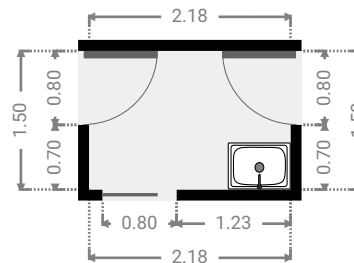

25 Paradise Way

Created on
2021-08-12

Floors
1

▼ Ground Floor

▼ Bedroom Ground Floor

WIDTH: 2.79 m • LENGTH: 3.34 m
AREA: 9.32 m² • PERIMETER: 12.26 m

▼ Other Ground Floor

WIDTH: 2.32 m • LENGTH: 2.09 m
AREA: 3.74 m² • PERIMETER: 8.82 m

▼ **Laundry Room**
Ground Floor

WIDTH: 2.18 m • LENGTH: 1.50 m
AREA: 3.27 m² • PERIMETER: 7.36 m

▼ Kitchen Ground Floor

WIDTH: 8.74 m • LENGTH: 10.73 m
AREA: 67.91 m² • PERIMETER: 38.40 m

▼ Bedroom Ground Floor

WIDTH: 3.67 m • LENGTH: 3.17 m
AREA: 11.64 m² • PERIMETER: 13.68 m

▼ Bedroom Ground Floor

WIDTH: 3.81 m • LENGTH: 3.04 m
AREA: 10.52 m² • PERIMETER: 13.70 m

▼ Hall Ground Floor

WIDTH: 2.37 m • LENGTH: 4.65 m
AREA: 7.93 m² • PERIMETER: 13.57 m

▼ Hall Ground Floor

WIDTH: 1.76 m • LENGTH: 1.50 m
AREA: 2.64 m² • PERIMETER: 6.52 m

▼ Toilet Ground Floor

WIDTH: 0.90 m • LENGTH: 1.50 m
AREA: 1.35 m² • PERIMETER: 4.80 m

▼ Bathroom
Ground Floor

WIDTH: 2.82 m • LENGTH: 1.50 m
AREA: 4.23 m² • PERIMETER: 8.64 m