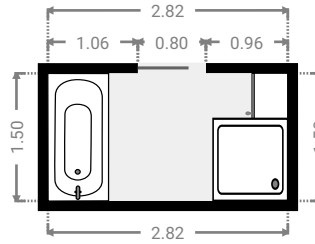

▼ **Laundry Room**
Ground Floor

WIDTH: 2.18 m • LENGTH: 1.50 m
AREA: 3.27 m² • PERIMETER: 7.36 m

▼ Kitchen Ground Floor

WIDTH: 8.74 m • LENGTH: 10.73 m
AREA: 67.91 m² • PERIMETER: 38.40 m

▼ Bedroom Ground Floor

WIDTH: 3.67 m • LENGTH: 3.17 m
AREA: 11.64 m² • PERIMETER: 13.68 m

▼ Bedroom Ground Floor

WIDTH: 3.81 m • LENGTH: 3.04 m
AREA: 10.52 m² • PERIMETER: 13.70 m

▼ Hall Ground Floor

WIDTH: 2.37 m • LENGTH: 4.65 m
AREA: 7.93 m² • PERIMETER: 13.57 m

▼ Hall Ground Floor

WIDTH: 1.76 m • LENGTH: 1.50 m
AREA: 2.64 m² • PERIMETER: 6.52 m

▼ Toilet Ground Floor

WIDTH: 0.90 m • LENGTH: 1.50 m
AREA: 1.35 m² • PERIMETER: 4.80 m

▼ Bathroom
Ground Floor

WIDTH: 2.82 m • LENGTH: 1.50 m
AREA: 4.23 m² • PERIMETER: 8.64 m

▼ Hall
Ground Floor

WIDTH: 1.50 m • LENGTH: 7.12 m
AREA: 7.50 m² • PERIMETER: 17.25 m

▼ **Bathroom**
Ground Floor

WIDTH: 2.55 m • LENGTH: 1.94 m
AREA: 4.94 m² • PERIMETER: 8.97 m

▼ **Closet**
Ground Floor