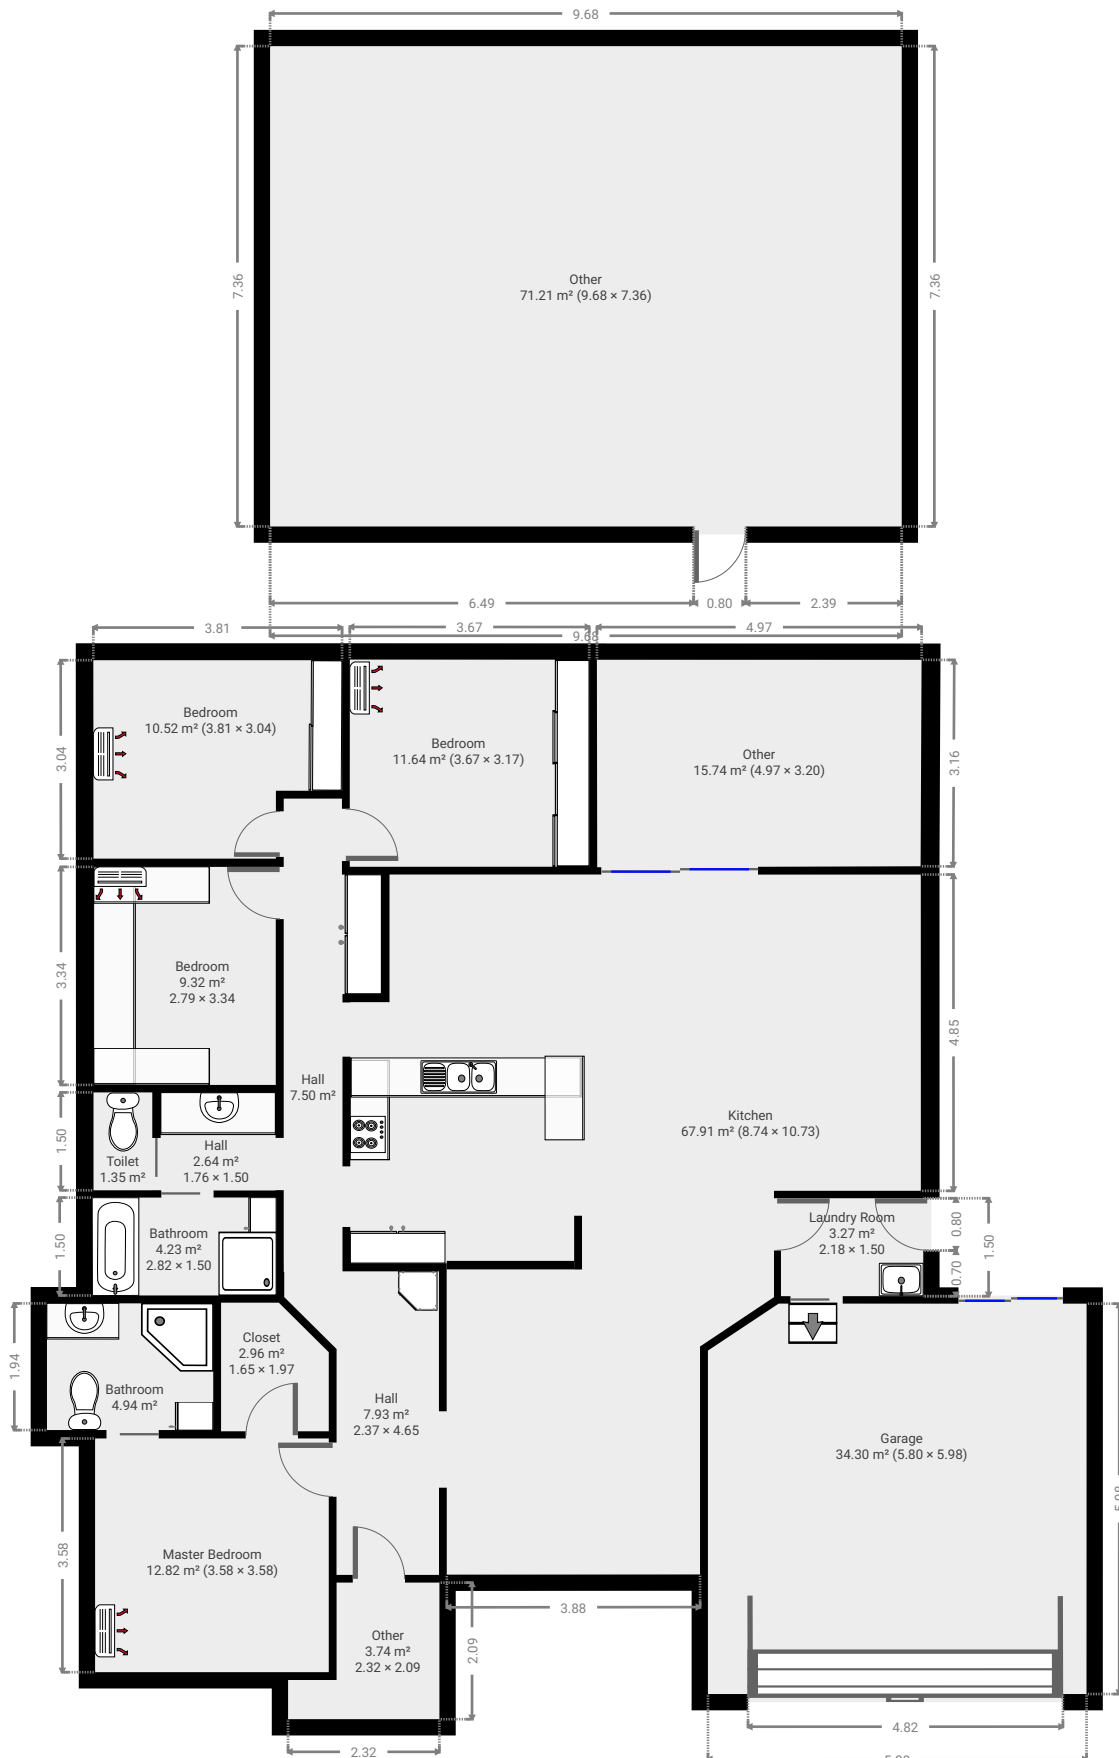

25 Paradise Way

Created on
2021-08-12

Floors
1

▼ Ground Floor

▼ Bedroom Ground Floor

WIDTH: 2.79 m • LENGTH: 3.34 m
AREA: 9.32 m² • PERIMETER: 12.26 m

▼ Other Ground Floor

WIDTH: 2.32 m • LENGTH: 2.09 m
AREA: 3.74 m² • PERIMETER: 8.82 m

▼ **Laundry Room**
Ground Floor

WIDTH: 2.18 m • LENGTH: 1.50 m
AREA: 3.27 m² • PERIMETER: 7.36 m

▼ Kitchen Ground Floor

WIDTH: 8.74 m • LENGTH: 10.73 m
AREA: 67.91 m² • PERIMETER: 38.40 m

▼ Bedroom Ground Floor

WIDTH: 3.67 m • LENGTH: 3.17 m
AREA: 11.64 m² • PERIMETER: 13.68 m

▼ Bedroom Ground Floor

WIDTH: 3.81 m • LENGTH: 3.04 m
AREA: 10.52 m² • PERIMETER: 13.70 m

▼ Hall Ground Floor

WIDTH: 2.37 m • LENGTH: 4.65 m
AREA: 7.93 m² • PERIMETER: 13.57 m

▼ Hall
Ground Floor

WIDTH: 1.50 m • LENGTH: 7.12 m
AREA: 7.50 m² • PERIMETER: 17.25 m

▼ **Bathroom**
Ground Floor

WIDTH: 2.55 m • LENGTH: 1.94 m
AREA: 4.94 m² • PERIMETER: 8.97 m

▼ **Closet**
Ground Floor