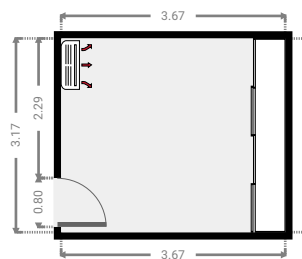

▼ **Laundry Room**
Ground Floor

WIDTH: 2.18 m • LENGTH: 1.50 m
AREA: 3.27 m² • PERIMETER: 7.36 m

▼ Kitchen Ground Floor

WIDTH: 8.74 m • LENGTH: 10.73 m
AREA: 67.91 m² • PERIMETER: 38.40 m

▼ Bedroom Ground Floor

WIDTH: 3.67 m • LENGTH: 3.17 m
AREA: 11.64 m² • PERIMETER: 13.68 m

▼ Bedroom Ground Floor

WIDTH: 3.81 m • LENGTH: 3.04 m
AREA: 10.52 m² • PERIMETER: 13.70 m

▼ Hall Ground Floor

WIDTH: 2.37 m • LENGTH: 4.65 m
AREA: 7.93 m² • PERIMETER: 13.57 m

▼ Hall Ground Floor

WIDTH: 1.76 m • LENGTH: 1.50 m
AREA: 2.64 m² • PERIMETER: 6.52 m

▼ Toilet Ground Floor

WIDTH: 0.90 m • LENGTH: 1.50 m
AREA: 1.35 m² • PERIMETER: 4.80 m

▼ Bathroom
Ground Floor

WIDTH: 2.82 m • LENGTH: 1.50 m
AREA: 4.23 m² • PERIMETER: 8.64 m

▼ Hall
Ground Floor

WIDTH: 1.50 m • LENGTH: 7.12 m
AREA: 7.50 m² • PERIMETER: 17.25 m

▼ **Bathroom**
Ground Floor

WIDTH: 2.55 m • LENGTH: 1.94 m
AREA: 4.94 m² • PERIMETER: 8.97 m

▼ **Closet**
Ground Floor