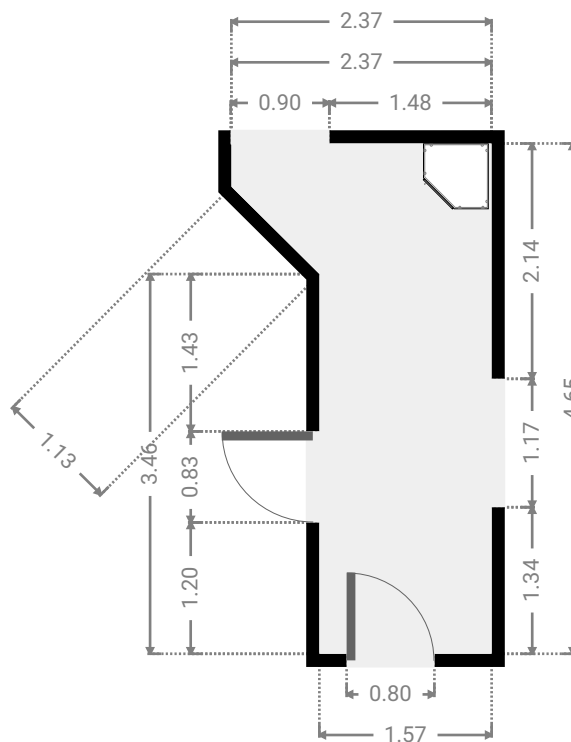

▼ **Laundry Room**
Ground Floor

WIDTH: 2.18 m • LENGTH: 1.50 m
AREA: 3.27 m² • PERIMETER: 7.36 m

▼ Kitchen Ground Floor

WIDTH: 8.74 m • LENGTH: 10.73 m
AREA: 67.91 m² • PERIMETER: 38.40 m

▼ Bedroom Ground Floor

WIDTH: 3.67 m • LENGTH: 3.17 m
AREA: 11.64 m² • PERIMETER: 13.68 m

▼ Bedroom Ground Floor

WIDTH: 3.81 m • LENGTH: 3.04 m
AREA: 10.52 m² • PERIMETER: 13.70 m

▼ Hall Ground Floor

WIDTH: 2.37 m • LENGTH: 4.65 m
AREA: 7.93 m² • PERIMETER: 13.57 m

▼ Hall Ground Floor

WIDTH: 1.76 m • LENGTH: 1.50 m
AREA: 2.64 m² • PERIMETER: 6.52 m

▼ Toilet Ground Floor

WIDTH: 0.90 m • LENGTH: 1.50 m
AREA: 1.35 m² • PERIMETER: 4.80 m

▼ Bathroom
Ground Floor

WIDTH: 2.82 m • LENGTH: 1.50 m
AREA: 4.23 m² • PERIMETER: 8.64 m

▼ Hall
Ground Floor

WIDTH: 1.50 m • LENGTH: 7.12 m
AREA: 7.50 m² • PERIMETER: 17.25 m

▼ **Bathroom**
Ground Floor

WIDTH: 2.55 m • LENGTH: 1.94 m
AREA: 4.94 m² • PERIMETER: 8.97 m

▼ **Closet**
Ground Floor