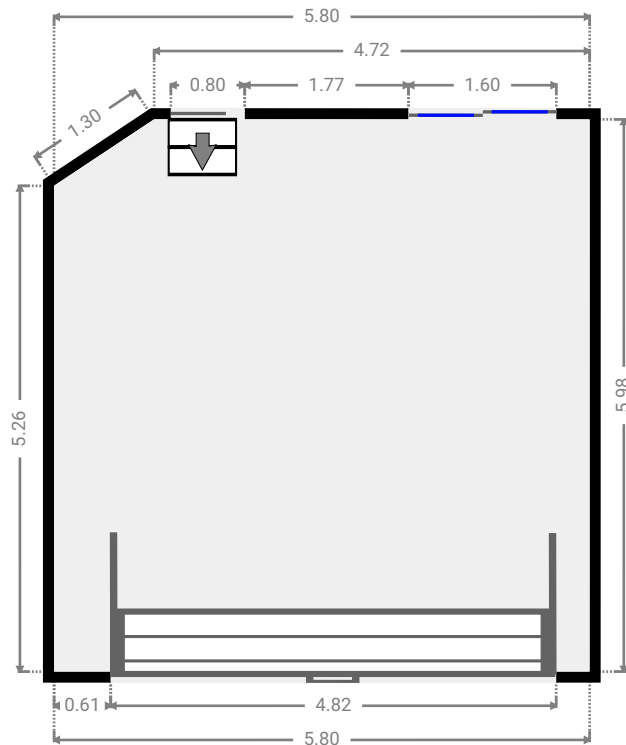

25 Paradise Way

Created on
2021-08-12

Floors
1

▼ Ground Floor

▼ Bedroom Ground Floor

WIDTH: 2.79 m • LENGTH: 3.34 m
AREA: 9.32 m² • PERIMETER: 12.26 m

▼ Other Ground Floor

WIDTH: 2.32 m • LENGTH: 2.09 m
AREA: 3.74 m² • PERIMETER: 8.82 m

▼ **Laundry Room**
Ground Floor

WIDTH: 2.18 m • LENGTH: 1.50 m
AREA: 3.27 m² • PERIMETER: 7.36 m

▼ Kitchen Ground Floor

WIDTH: 8.74 m • LENGTH: 10.73 m
AREA: 67.91 m² • PERIMETER: 38.40 m

▼ Bedroom Ground Floor

WIDTH: 3.67 m • LENGTH: 3.17 m
AREA: 11.64 m² • PERIMETER: 13.68 m

▼ Bedroom Ground Floor

WIDTH: 3.81 m • LENGTH: 3.04 m
AREA: 10.52 m² • PERIMETER: 13.70 m

▼ Hall Ground Floor

WIDTH: 2.37 m • LENGTH: 4.65 m
AREA: 7.93 m² • PERIMETER: 13.57 m

WIDTH: 1.65 m • LENGTH: 1.97 m
AREA: 2.96 m² • PERIMETER: 6.79 m

▼ Master Bedroom Ground Floor

WIDTH: 3.58 m • LENGTH: 3.58 m
AREA: 12.82 m² • PERIMETER: 14.32 m