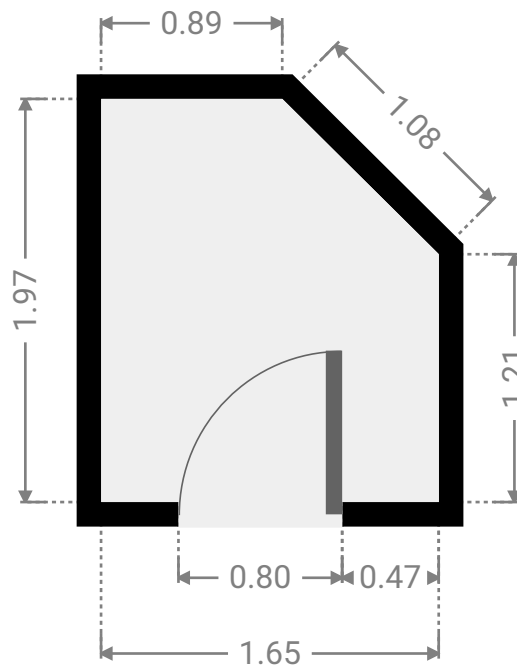

WIDTH: 3.67 m • LENGTH: 3.17 m
AREA: 11.64 m² • PERIMETER: 13.68 m

▼ Bedroom Ground Floor

WIDTH: 3.81 m • LENGTH: 3.04 m
AREA: 10.52 m² • PERIMETER: 13.70 m

▼ Hall Ground Floor

WIDTH: 2.37 m • LENGTH: 4.65 m
AREA: 7.93 m² • PERIMETER: 13.57 m

▼ Hall Ground Floor

WIDTH: 1.76 m • LENGTH: 1.50 m
AREA: 2.64 m² • PERIMETER: 6.52 m

▼ Toilet Ground Floor

WIDTH: 0.90 m • LENGTH: 1.50 m
AREA: 1.35 m² • PERIMETER: 4.80 m

▼ Bathroom
Ground Floor

WIDTH: 2.82 m • LENGTH: 1.50 m
AREA: 4.23 m² • PERIMETER: 8.64 m

▼ Hall
Ground Floor

WIDTH: 1.50 m • LENGTH: 7.12 m
AREA: 7.50 m² • PERIMETER: 17.25 m

▼ **Bathroom**
Ground Floor

WIDTH: 2.55 m • LENGTH: 1.94 m
AREA: 4.94 m² • PERIMETER: 8.97 m

▼ **Closet**
Ground Floor

WIDTH: 1.65 m • LENGTH: 1.97 m
AREA: 2.96 m² • PERIMETER: 6.79 m

▼ Master Bedroom Ground Floor

WIDTH: 3.58 m • LENGTH: 3.58 m
AREA: 12.82 m² • PERIMETER: 14.32 m