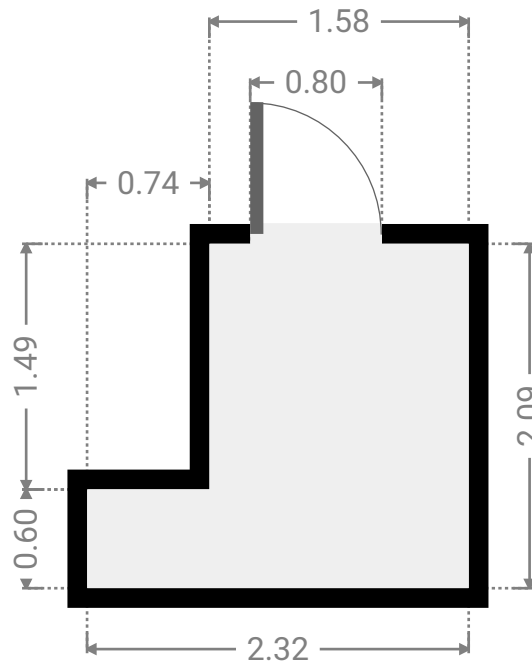

25 Paradise Way

Created on
2021-08-12

Floors
1

▼ Ground Floor

▼ Bedroom Ground Floor

WIDTH: 2.79 m • LENGTH: 3.34 m
AREA: 9.32 m² • PERIMETER: 12.26 m

▼ Other Ground Floor

WIDTH: 2.32 m • LENGTH: 2.09 m
AREA: 3.74 m² • PERIMETER: 8.82 m

▼ **Laundry Room**
Ground Floor

WIDTH: 2.18 m • LENGTH: 1.50 m
AREA: 3.27 m² • PERIMETER: 7.36 m

▼ Kitchen Ground Floor

WIDTH: 8.74 m • LENGTH: 10.73 m
AREA: 67.91 m² • PERIMETER: 38.40 m

▼ Bedroom Ground Floor

WIDTH: 3.67 m • LENGTH: 3.17 m
AREA: 11.64 m² • PERIMETER: 13.68 m

▼ Bedroom Ground Floor

WIDTH: 3.81 m • LENGTH: 3.04 m
AREA: 10.52 m² • PERIMETER: 13.70 m

▼ Hall Ground Floor

WIDTH: 2.37 m • LENGTH: 4.65 m
AREA: 7.93 m² • PERIMETER: 13.57 m

▼ Hall Ground Floor

WIDTH: 1.76 m • LENGTH: 1.50 m
AREA: 2.64 m² • PERIMETER: 6.52 m

▼ Toilet Ground Floor

WIDTH: 0.90 m • LENGTH: 1.50 m
AREA: 1.35 m² • PERIMETER: 4.80 m

▼ Bathroom
Ground Floor

WIDTH: 2.82 m • LENGTH: 1.50 m
AREA: 4.23 m² • PERIMETER: 8.64 m