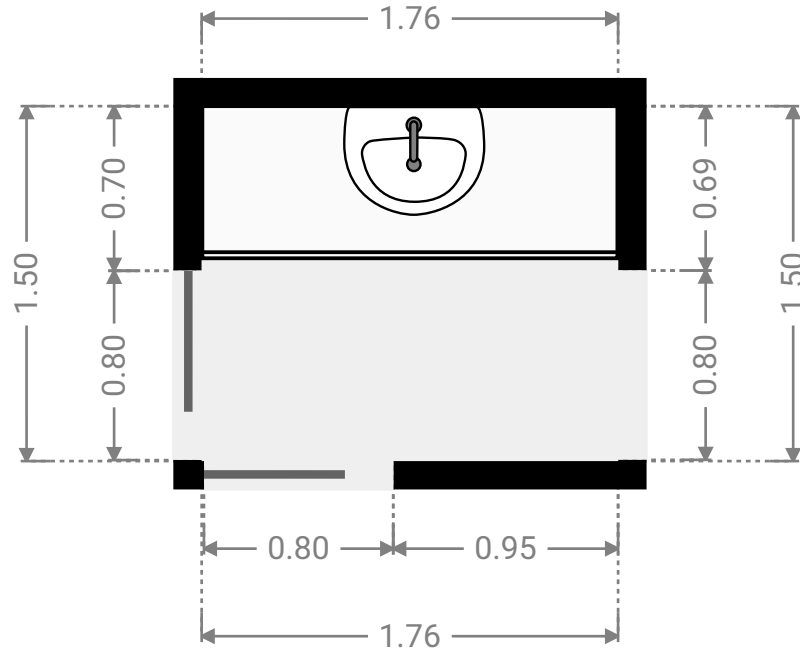

▼ **Laundry Room**
Ground Floor

WIDTH: 2.18 m • LENGTH: 1.50 m
AREA: 3.27 m² • PERIMETER: 7.36 m

▼ Kitchen Ground Floor

WIDTH: 8.74 m • LENGTH: 10.73 m
AREA: 67.91 m² • PERIMETER: 38.40 m

▼ Bedroom Ground Floor

WIDTH: 3.67 m • LENGTH: 3.17 m
AREA: 11.64 m² • PERIMETER: 13.68 m

▼ Bedroom Ground Floor

WIDTH: 3.81 m • LENGTH: 3.04 m
AREA: 10.52 m² • PERIMETER: 13.70 m

▼ Hall Ground Floor

WIDTH: 2.37 m • LENGTH: 4.65 m
AREA: 7.93 m² • PERIMETER: 13.57 m

▼ Hall Ground Floor

WIDTH: 1.76 m • LENGTH: 1.50 m
AREA: 2.64 m² • PERIMETER: 6.52 m

▼ Toilet Ground Floor

WIDTH: 0.90 m • LENGTH: 1.50 m
AREA: 1.35 m² • PERIMETER: 4.80 m

▼ Bathroom
Ground Floor

WIDTH: 2.82 m • LENGTH: 1.50 m
AREA: 4.23 m² • PERIMETER: 8.64 m

▼ Hall
Ground Floor

WIDTH: 1.50 m • LENGTH: 7.12 m
AREA: 7.50 m² • PERIMETER: 17.25 m

▼ **Bathroom**
Ground Floor

WIDTH: 2.55 m • LENGTH: 1.94 m
AREA: 4.94 m² • PERIMETER: 8.97 m

▼ **Closet**
Ground Floor