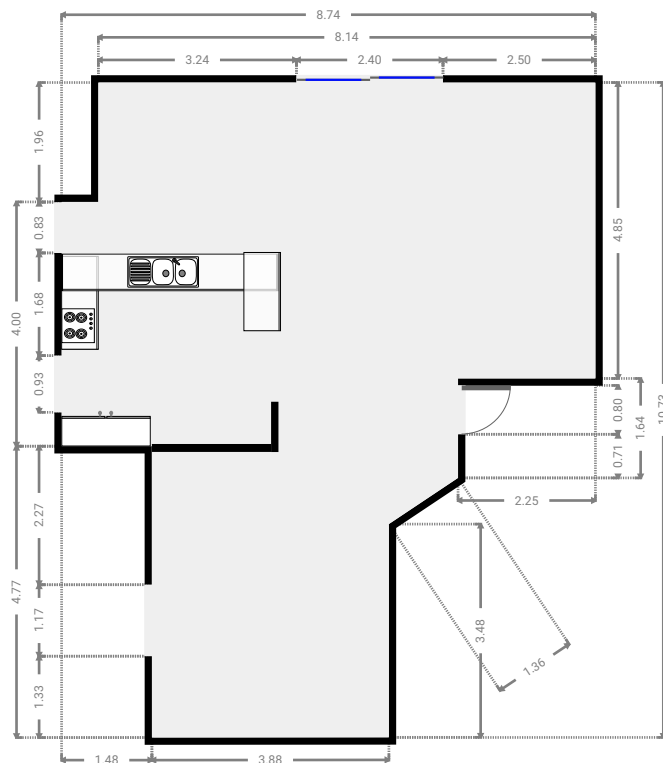

25 Paradise Way

Created on
2021-08-12

Floors
1

▼ Ground Floor

▼ Bedroom Ground Floor

WIDTH: 2.79 m • LENGTH: 3.34 m
AREA: 9.32 m² • PERIMETER: 12.26 m

▼ Other Ground Floor

WIDTH: 2.32 m • LENGTH: 2.09 m
AREA: 3.74 m² • PERIMETER: 8.82 m

▼ Other
Ground Floor

WIDTH: 9.68 m • LENGTH: 7.36 m
AREA: 71.21 m² • PERIMETER: 34.07 m

▼ Other
Ground Floor

WIDTH: 4.97 m • LENGTH: 3.20 m
AREA: 15.74 m² • PERIMETER: 16.27 m

▼ **Garage**
Ground Floor

WIDTH: 5.80 m • LENGTH: 5.98 m
AREA: 34.30 m² • PERIMETER: 23.06 m

▼ **Laundry Room**
Ground Floor

WIDTH: 2.18 m • LENGTH: 1.50 m
AREA: 3.27 m² • PERIMETER: 7.36 m

▼ Kitchen Ground Floor

WIDTH: 8.74 m • LENGTH: 10.73 m
AREA: 67.91 m² • PERIMETER: 38.40 m

▼ Bedroom Ground Floor

WIDTH: 3.67 m • LENGTH: 3.17 m
AREA: 11.64 m² • PERIMETER: 13.68 m

▼ Bedroom Ground Floor

WIDTH: 3.81 m • LENGTH: 3.04 m
AREA: 10.52 m² • PERIMETER: 13.70 m

▼ Hall Ground Floor

WIDTH: 2.37 m • LENGTH: 4.65 m
AREA: 7.93 m² • PERIMETER: 13.57 m