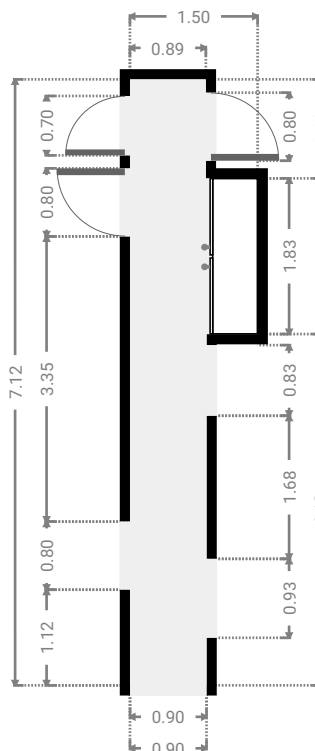

WIDTH: 3.67 m • LENGTH: 3.17 m
AREA: 11.64 m² • PERIMETER: 13.68 m

▼ Bedroom Ground Floor

WIDTH: 3.81 m • LENGTH: 3.04 m
AREA: 10.52 m² • PERIMETER: 13.70 m

▼ Hall Ground Floor

WIDTH: 2.37 m • LENGTH: 4.65 m
AREA: 7.93 m² • PERIMETER: 13.57 m

▼ Hall Ground Floor

WIDTH: 1.76 m • LENGTH: 1.50 m
AREA: 2.64 m² • PERIMETER: 6.52 m

▼ Toilet Ground Floor

WIDTH: 0.90 m • LENGTH: 1.50 m
AREA: 1.35 m² • PERIMETER: 4.80 m

▼ Bathroom
Ground Floor

WIDTH: 2.82 m • LENGTH: 1.50 m
AREA: 4.23 m² • PERIMETER: 8.64 m

▼ Hall
Ground Floor

WIDTH: 1.50 m • LENGTH: 7.12 m
AREA: 7.50 m² • PERIMETER: 17.25 m

▼ **Bathroom**
Ground Floor

WIDTH: 2.55 m • LENGTH: 1.94 m
AREA: 4.94 m² • PERIMETER: 8.97 m

▼ **Closet**
Ground Floor

WIDTH: 1.65 m • LENGTH: 1.97 m
AREA: 2.96 m² • PERIMETER: 6.79 m

▼ Master Bedroom Ground Floor

WIDTH: 3.58 m • LENGTH: 3.58 m
AREA: 12.82 m² • PERIMETER: 14.32 m