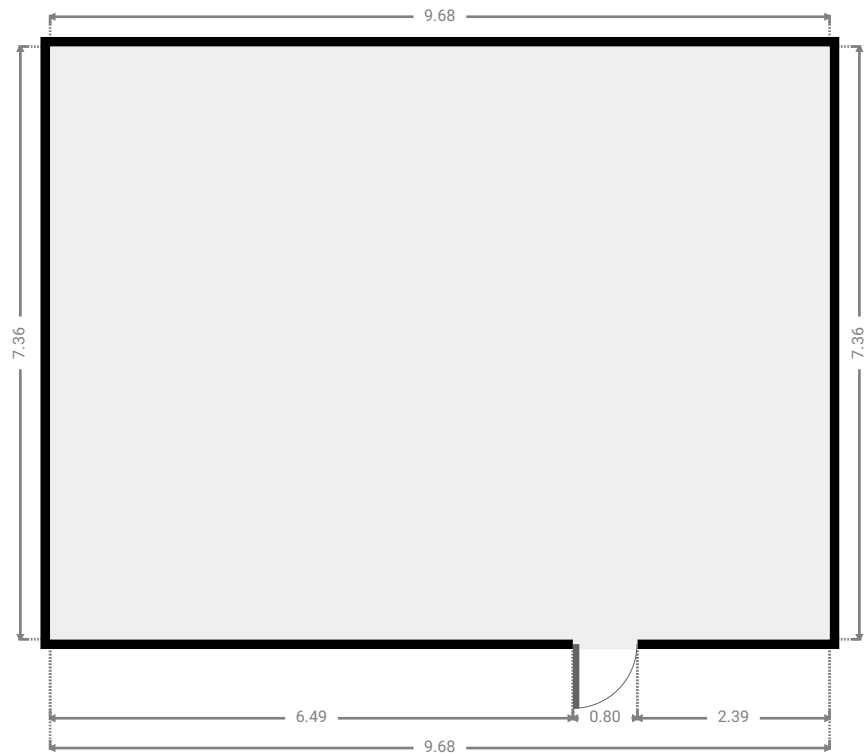

▼ Other
Ground Floor

WIDTH: 9.68 m • LENGTH: 7.36 m
AREA: 71.21 m² • PERIMETER: 34.07 m