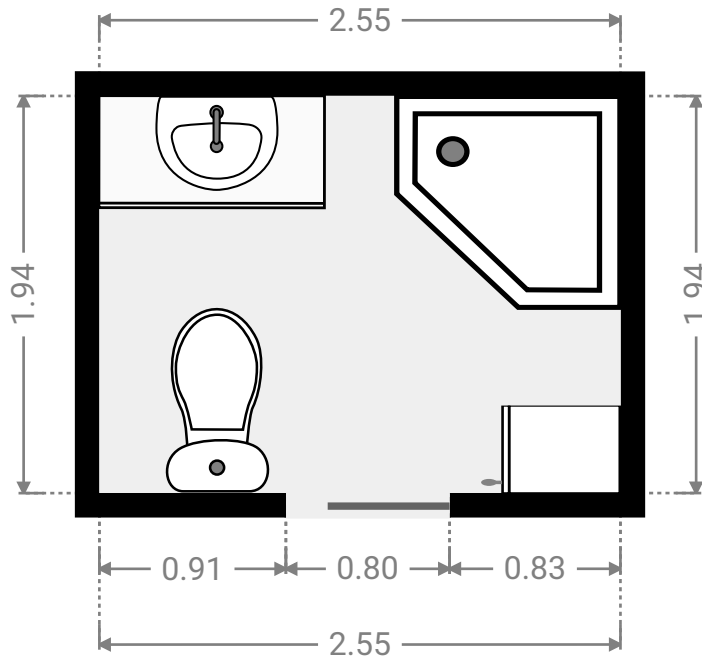

▼ **Laundry Room**
Ground Floor

WIDTH: 2.18 m • LENGTH: 1.50 m
AREA: 3.27 m² • PERIMETER: 7.36 m

▼ Kitchen Ground Floor

WIDTH: 8.74 m • LENGTH: 10.73 m
AREA: 67.91 m² • PERIMETER: 38.40 m

▼ Bedroom Ground Floor

▼ Hall Ground Floor

WIDTH: 1.76 m • LENGTH: 1.50 m
AREA: 2.64 m² • PERIMETER: 6.52 m

▼ Toilet Ground Floor

WIDTH: 0.90 m • LENGTH: 1.50 m
AREA: 1.35 m² • PERIMETER: 4.80 m

▼ Bathroom
Ground Floor

WIDTH: 2.82 m • LENGTH: 1.50 m
AREA: 4.23 m² • PERIMETER: 8.64 m

▼ Hall
Ground Floor

WIDTH: 1.50 m • LENGTH: 7.12 m
AREA: 7.50 m² • PERIMETER: 17.25 m

▼ **Bathroom**
Ground Floor

WIDTH: 2.55 m • LENGTH: 1.94 m
AREA: 4.94 m² • PERIMETER: 8.97 m

▼ **Closet**
Ground Floor

WIDTH: 1.65 m • LENGTH: 1.97 m
AREA: 2.96 m² • PERIMETER: 6.79 m

▼ Master Bedroom Ground Floor

WIDTH: 3.58 m • LENGTH: 3.58 m
AREA: 12.82 m² • PERIMETER: 14.32 m