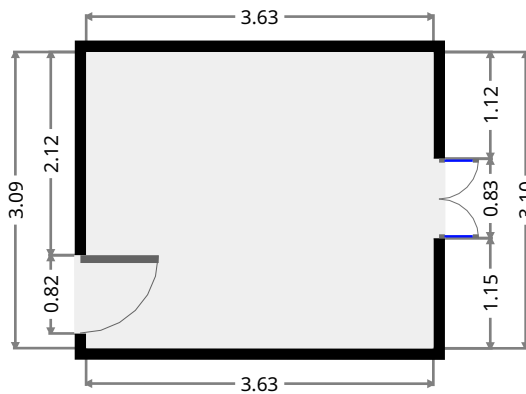

## Sunroom

Width: 3.36 m  
 Length: 3.63 m  
 Area: 9.44 m<sup>2</sup>  
 Perimeter: 13.98 m

## Bedroom

Width: 3.63 m  
 Length: 3.89 m  
 Area: 14.12 m<sup>2</sup>  
 Perimeter: 15.04 m

THIS FLOORPLAN IS PROVIDED WITHOUT WARRANTY OF ANY KIND. SENSOPIA DISCLAIMS ANY WARRANTY INCLUDING, WITHOUT LIMITATION, SATISFACTORY QUALITY OR ACCURACY OF DIMENSIONS.

## Sleepout

Width: 2.35 m  
Length: 7.15 m  
Area: 16.79 m<sup>2</sup>  
Perimeter: 18.99 m

## Bedroom

Width: 3.10 m  
Length: 3.63 m  
Area: 11.24 m<sup>2</sup>  
Perimeter: 13.45 m