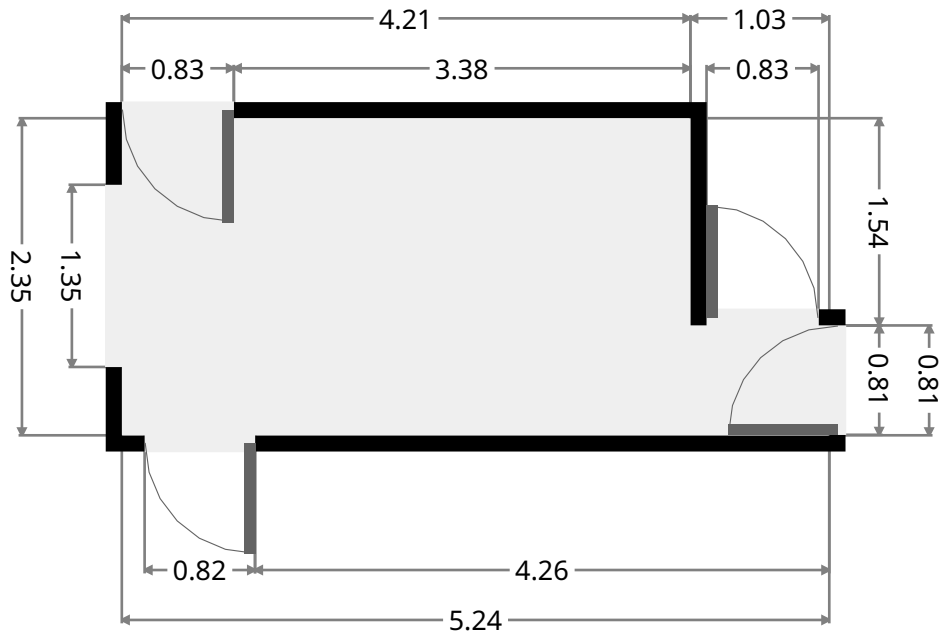

## Bedroom

Width: 3.10 m  
Length: 3.63 m  
Area: 11.24 m<sup>2</sup>  
Perimeter: 13.45 m

## Toilet

Width: 0.91 m  
Length: 1.42 m  
Area: 1.29 m<sup>2</sup>  
Perimeter: 4.66 m

## Dining Room

Width: 2.35 m  
Length: 5.24 m  
Area: 10.74 m<sup>2</sup>  
Perimeter: 15.18 m

## Hall

Width: 0.99 m  
 Length: 1.01 m  
 Area: 1.00 m<sup>2</sup>  
 Perimeter: 3.99 m