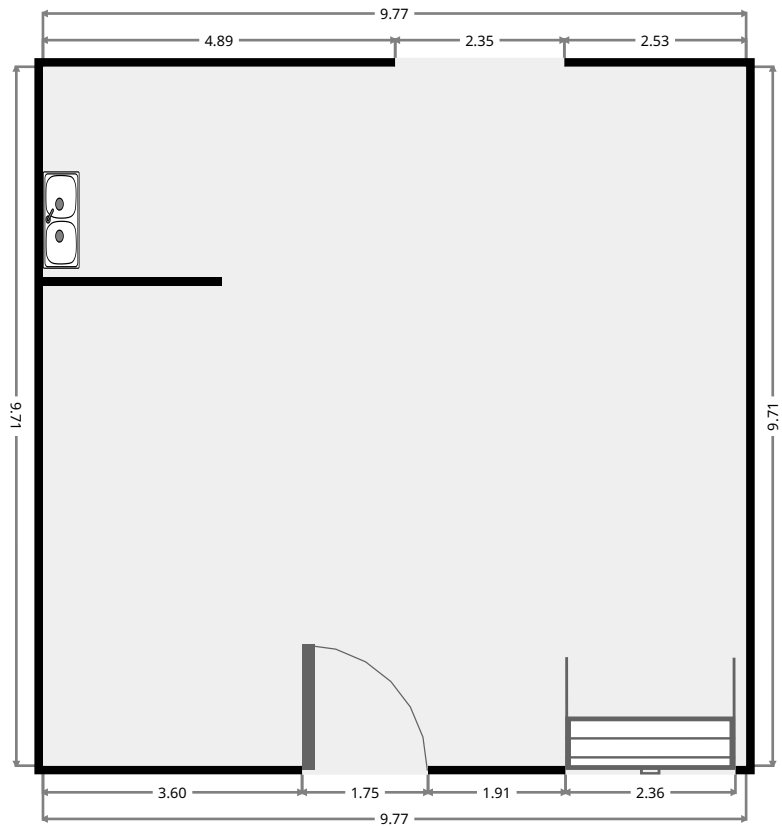

249a Moore Street

Garage

Width: 9.71 m
Length: 9.77 m
Area: 94.86 m²
Perimeter: 38.96 m