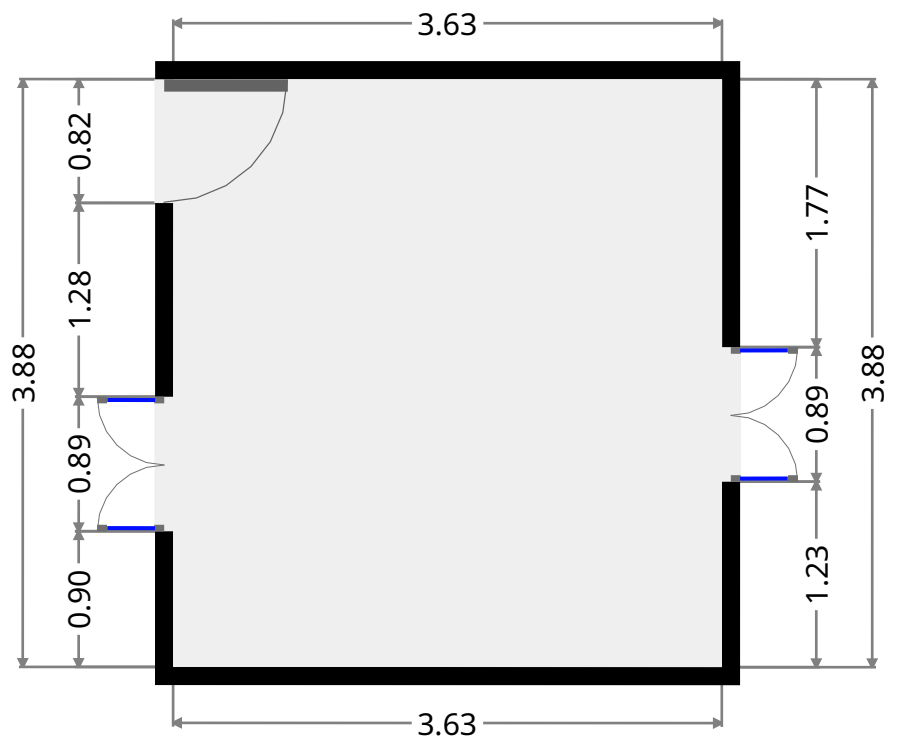

## Sunroom

Width: 3.36 m  
 Length: 3.63 m  
 Area: 9.44 m<sup>2</sup>  
 Perimeter: 13.98 m

## Bedroom

Width: 3.63 m  
 Length: 3.89 m  
 Area: 14.12 m<sup>2</sup>  
 Perimeter: 15.04 m

THIS FLOORPLAN IS PROVIDED WITHOUT WARRANTY OF ANY KIND. SENSOPIA DISCLAIMS ANY WARRANTY INCLUDING, WITHOUT LIMITATION, SATISFACTORY QUALITY OR ACCURACY OF DIMENSIONS.

## Dining Room

Width: 2.35 m  
Length: 5.24 m  
Area: 10.74 m<sup>2</sup>  
Perimeter: 15.18 m

## Hall

Width: 0.99 m  
 Length: 1.01 m  
 Area: 1.00 m<sup>2</sup>  
 Perimeter: 3.99 m