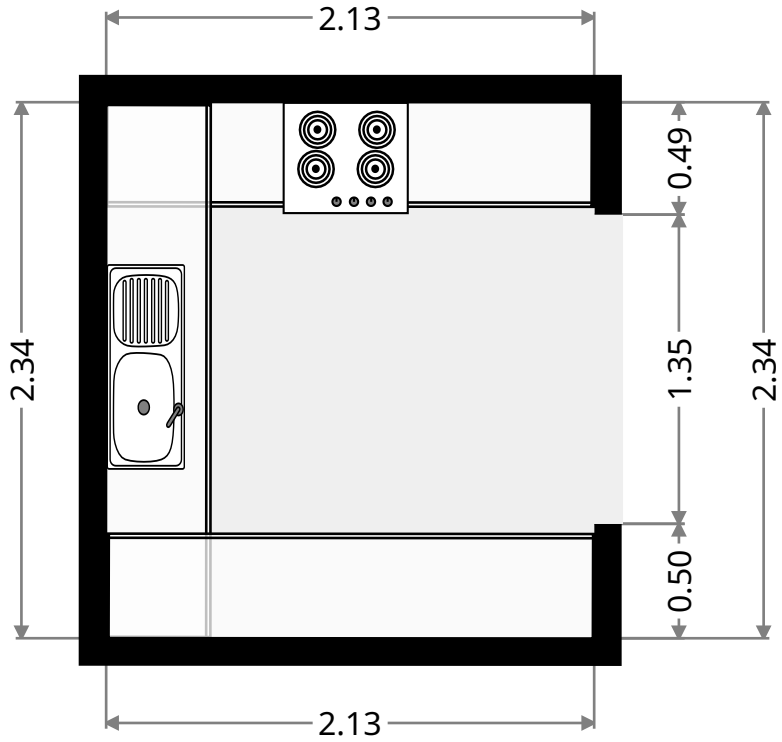

## Bedroom

Width: 3.10 m  
Length: 3.63 m  
Area: 11.24 m<sup>2</sup>  
Perimeter: 13.45 m

## Toilet

Width: 0.91 m  
Length: 1.42 m  
Area: 1.29 m<sup>2</sup>  
Perimeter: 4.66 m

## Dining Room

Width: 2.35 m  
Length: 5.24 m  
Area: 10.74 m<sup>2</sup>  
Perimeter: 15.18 m

## Kitchen

Width: 2.13 m  
 Length: 2.34 m  
 Area: 4.99 m<sup>2</sup>  
 Perimeter: 8.94 m