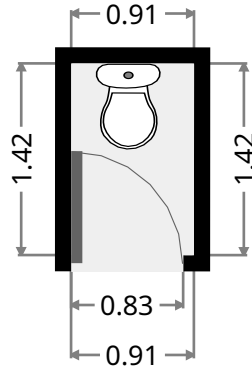

## Bedroom

Width: 3.63 m  
 Length: 3.89 m  
 Area: 14.12 m<sup>2</sup>  
 Perimeter: 15.04 m

THIS FLOORPLAN IS PROVIDED WITHOUT WARRANTY OF ANY KIND. SENSOPIA DISCLAIMS ANY WARRANTY INCLUDING, WITHOUT LIMITATION, SATISFACTORY QUALITY OR ACCURACY OF DIMENSIONS.

## Sleepout

Width: 2.35 m  
Length: 7.15 m  
Area: 16.79 m<sup>2</sup>  
Perimeter: 18.99 m

## Bedroom

Width: 3.10 m  
Length: 3.63 m  
Area: 11.24 m<sup>2</sup>  
Perimeter: 13.45 m

## Toilet

Width: 0.91 m  
Length: 1.42 m  
Area: 1.29 m<sup>2</sup>  
Perimeter: 4.66 m