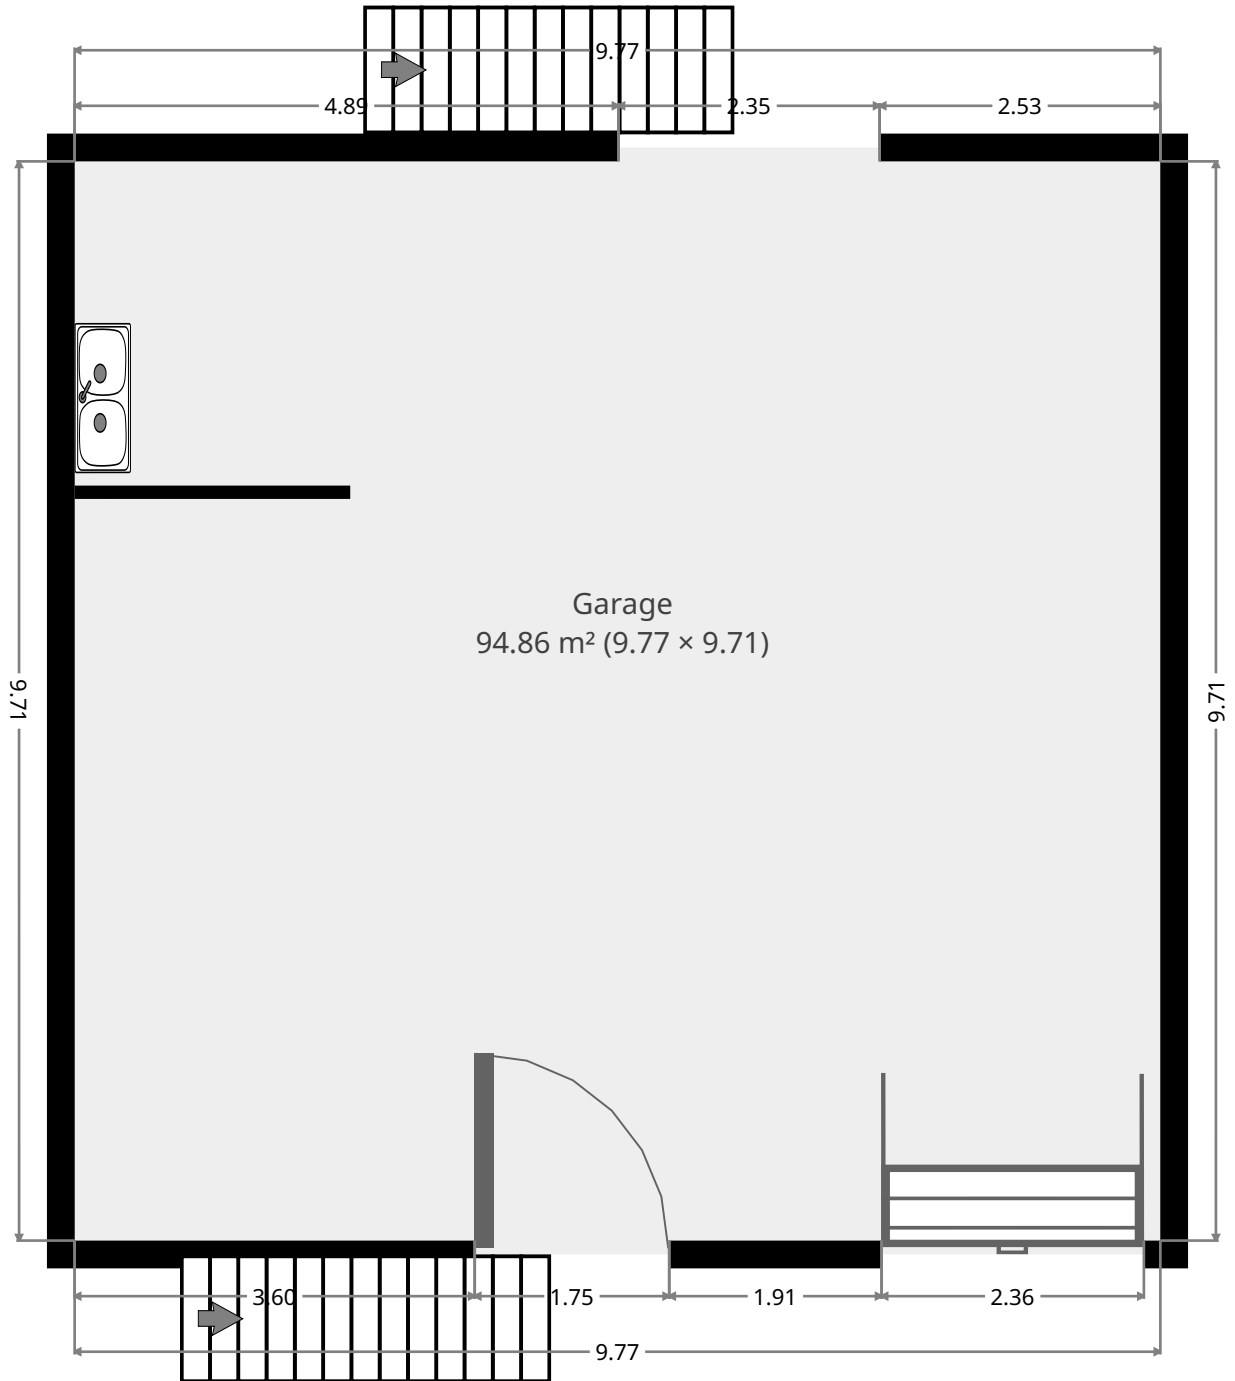

## Ground Floor

THIS FLOORPLAN IS PROVIDED WITHOUT WARRANTY OF ANY KIND. SENSOPIA DISCLAIMS ANY WARRANTY INCLUDING, WITHOUT LIMITATION, SATISFACTORY QUALITY OR ACCURACY OF DIMENSIONS.

## Sunroom

Width: 3.36 m  
 Length: 3.63 m  
 Area: 9.44 m<sup>2</sup>  
 Perimeter: 13.98 m

## Bedroom

Width: 3.63 m  
 Length: 3.89 m  
 Area: 14.12 m<sup>2</sup>  
 Perimeter: 15.04 m

THIS FLOORPLAN IS PROVIDED WITHOUT WARRANTY OF ANY KIND. SENSOPIA DISCLAIMS ANY WARRANTY INCLUDING, WITHOUT LIMITATION, SATISFACTORY QUALITY OR ACCURACY OF DIMENSIONS.

## Dining Room

Width: 2.35 m  
Length: 5.24 m  
Area: 10.74 m<sup>2</sup>  
Perimeter: 15.18 m