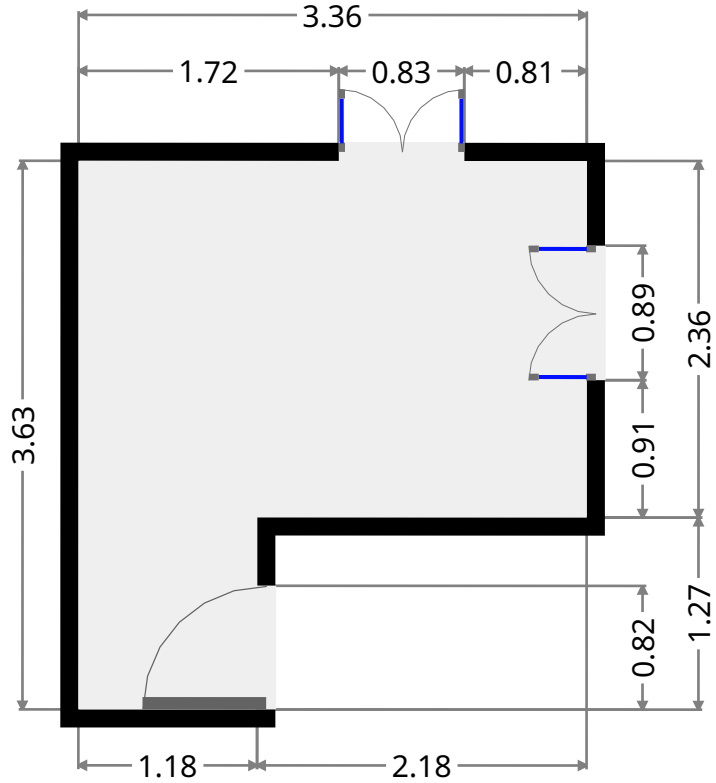

## 1st Floor

THIS FLOORPLAN IS PROVIDED WITHOUT WARRANTY OF ANY KIND. SENSOPIA DISCLAIMS ANY WARRANTY INCLUDING, WITHOUT LIMITATION, SATISFACTORY QUALITY OR ACCURACY OF DIMENSIONS.

## Sunroom

Width: 3.36 m  
 Length: 3.63 m  
 Area: 9.44 m<sup>2</sup>  
 Perimeter: 13.98 m

## Bedroom

Width: 3.63 m  
 Length: 3.89 m  
 Area: 14.12 m<sup>2</sup>  
 Perimeter: 15.04 m

THIS FLOORPLAN IS PROVIDED WITHOUT WARRANTY OF ANY KIND. SENSOPIA DISCLAIMS ANY WARRANTY INCLUDING, WITHOUT LIMITATION, SATISFACTORY QUALITY OR ACCURACY OF DIMENSIONS.

## Dining Room

Width: 2.35 m  
Length: 5.24 m  
Area: 10.74 m<sup>2</sup>  
Perimeter: 15.18 m