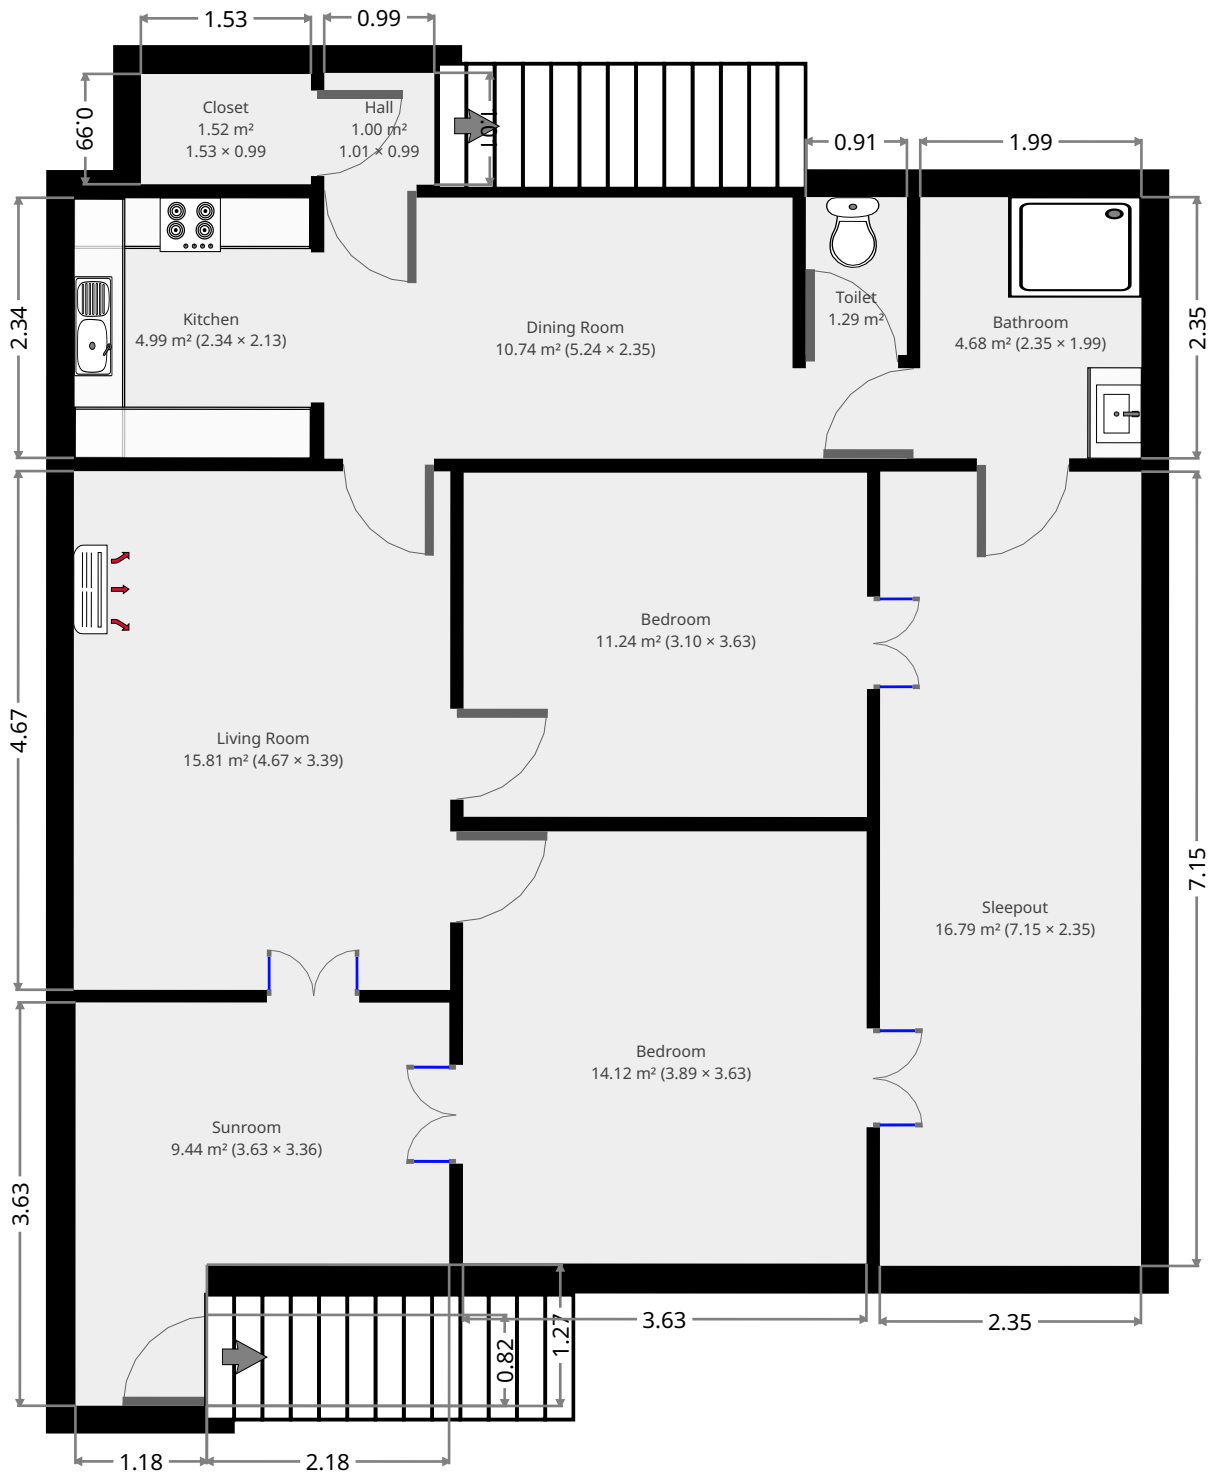

249a Moore Street

1st Floor

THIS FLOORPLAN IS PROVIDED WITHOUT WARRANTY OF ANY KIND. SENSOPIA DISCLAIMS ANY WARRANTY INCLUDING, WITHOUT LIMITATION, SATISFACTORY QUALITY OR ACCURACY OF DIMENSIONS.