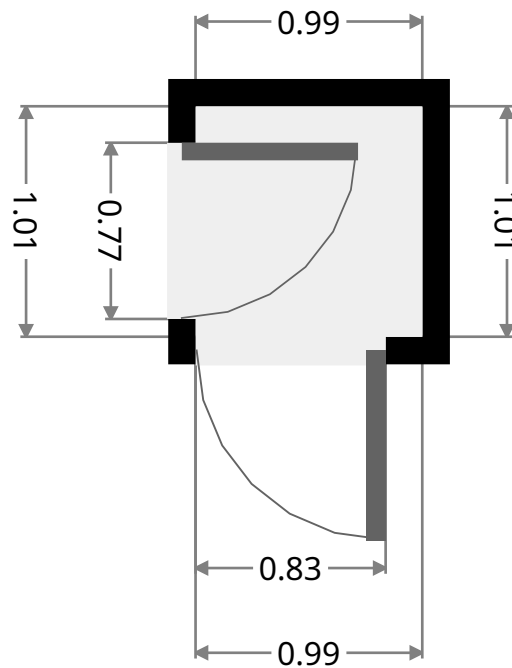

## Toilet

Width: 0.91 m  
Length: 1.42 m  
Area: 1.29 m<sup>2</sup>  
Perimeter: 4.66 m

## Dining Room

Width: 2.35 m  
Length: 5.24 m  
Area: 10.74 m<sup>2</sup>  
Perimeter: 15.18 m

## Kitchen

Width: 2.13 m  
 Length: 2.34 m  
 Area: 4.99 m<sup>2</sup>  
 Perimeter: 8.94 m

## Hall

Width: 0.99 m  
 Length: 1.01 m  
 Area: 1.00 m<sup>2</sup>  
 Perimeter: 3.99 m