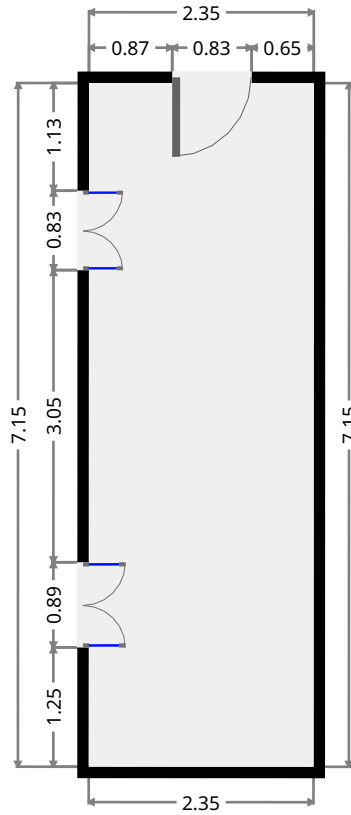

## Sunroom

Width: 3.36 m  
 Length: 3.63 m  
 Area: 9.44 m<sup>2</sup>  
 Perimeter: 13.98 m

## Bedroom

Width: 3.63 m  
 Length: 3.89 m  
 Area: 14.12 m<sup>2</sup>  
 Perimeter: 15.04 m

THIS FLOORPLAN IS PROVIDED WITHOUT WARRANTY OF ANY KIND. SENSOPIA DISCLAIMS ANY WARRANTY INCLUDING, WITHOUT LIMITATION, SATISFACTORY QUALITY OR ACCURACY OF DIMENSIONS.

## Sleepout

Width: 2.35 m  
Length: 7.15 m  
Area: 16.79 m<sup>2</sup>  
Perimeter: 18.99 m

## Bedroom

Width: 3.10 m  
Length: 3.63 m  
Area: 11.24 m<sup>2</sup>  
Perimeter: 13.45 m