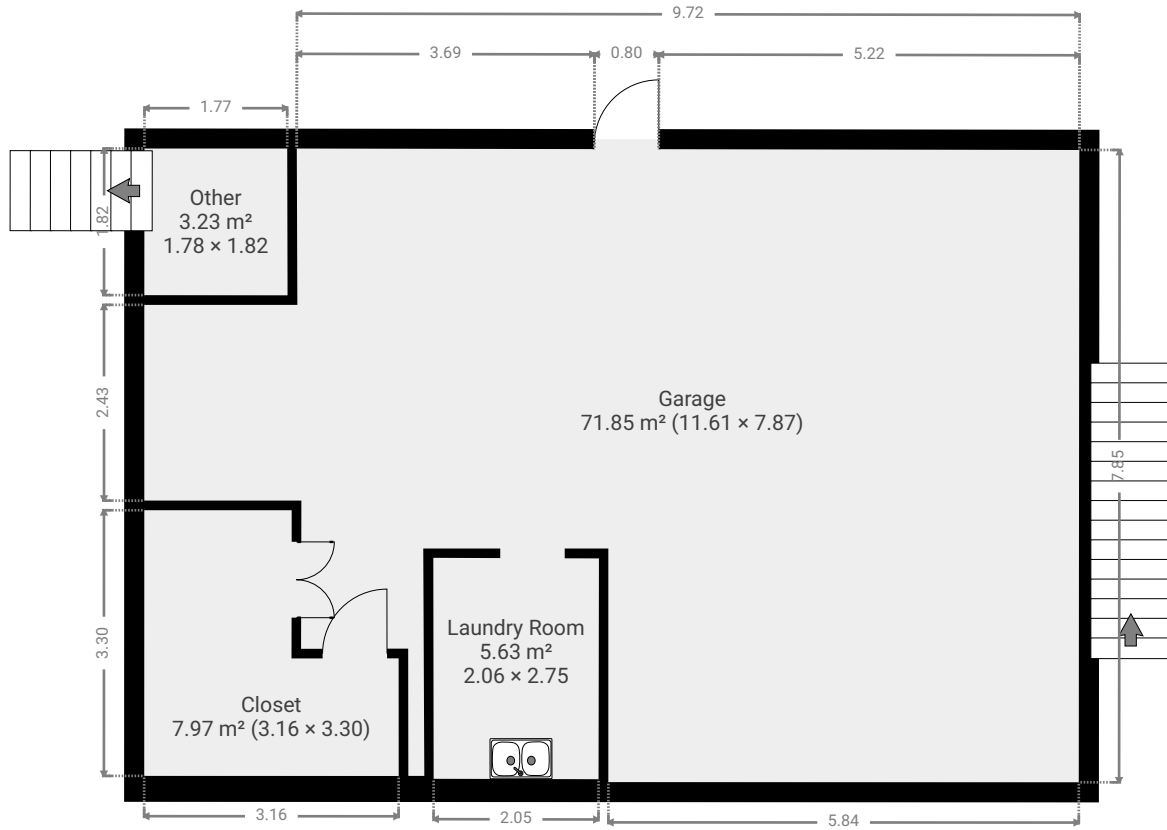

TOTAL AREA: 181.54 m<sup>2</sup> • LIVING AREA: 109.68 m<sup>2</sup> • FLOORS: 2 • ROOMS: 11

▼ Ground Floor

TOTAL AREA: 88.65 m<sup>2</sup> • LIVING AREA: 16.79 m<sup>2</sup> • ROOMS: 4

▼ 1st Floor

TOTAL AREA: 92.89 m<sup>2</sup> • LIVING AREA: 92.89 m<sup>2</sup> • ROOMS: 7