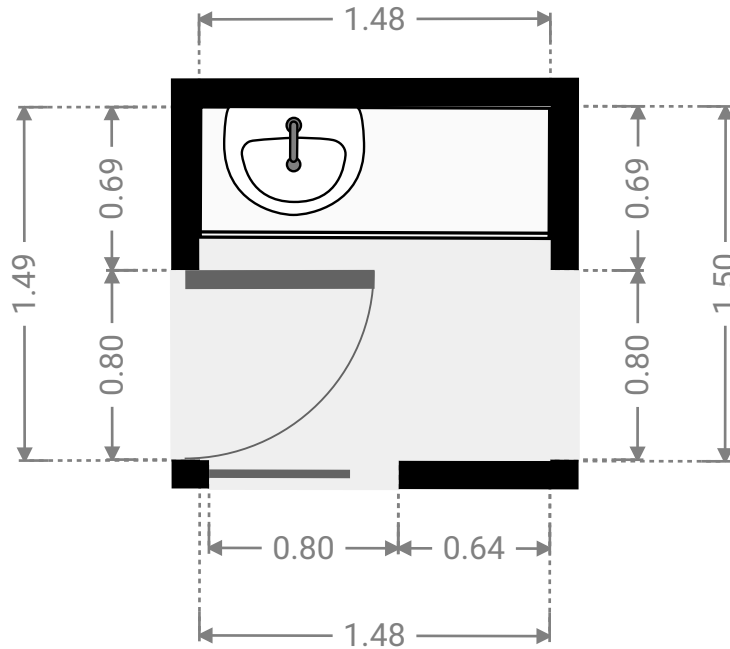

▼ Hall Ground Floor

WIDTH: 0.79 m • LENGTH: 4.84 m
AREA: 3.82 m² • PERIMETER: 11.26 m

▼ Laundry Room Ground Floor

WIDTH: 1.48 m • LENGTH: 3.28 m
AREA: 4.85 m² • PERIMETER: 9.52 m

▼ **Hall**
Ground Floor

WIDTH: 1.49 m • LENGTH: 1.50 m
AREA: 2.22 m² • PERIMETER: 5.96 m

▼ **Toilet**
Ground Floor

WIDTH: 0.87 m • LENGTH: 1.49 m
AREA: 1.30 m² • PERIMETER: 4.72 m

▼ Bathroom
Ground Floor

WIDTH: 3.02 m • LENGTH: 1.46 m
AREA: 4.41 m² • PERIMETER: 8.96 m

▼ Bedroom
Ground Floor

WIDTH: 3.11 m • LENGTH: 3.75 m
AREA: 11.02 m² • PERIMETER: 13.72 m

▼ **Bedroom**
Ground Floor

WIDTH: 3.10 m • LENGTH: 4.32 m
AREA: 11.92 m² • PERIMETER: 14.85 m

▼ **Master Bedroom**
Ground Floor

WIDTH: 4.17 m • LENGTH: 3.25 m
AREA: 13.04 m² • PERIMETER: 14.83 m

▼ Bathroom Ground Floor

▼ Other Ground Floor

WIDTH: 6.16 m • LENGTH: 1.82 m
AREA: 9.19 m² • PERIMETER: 15.59 m