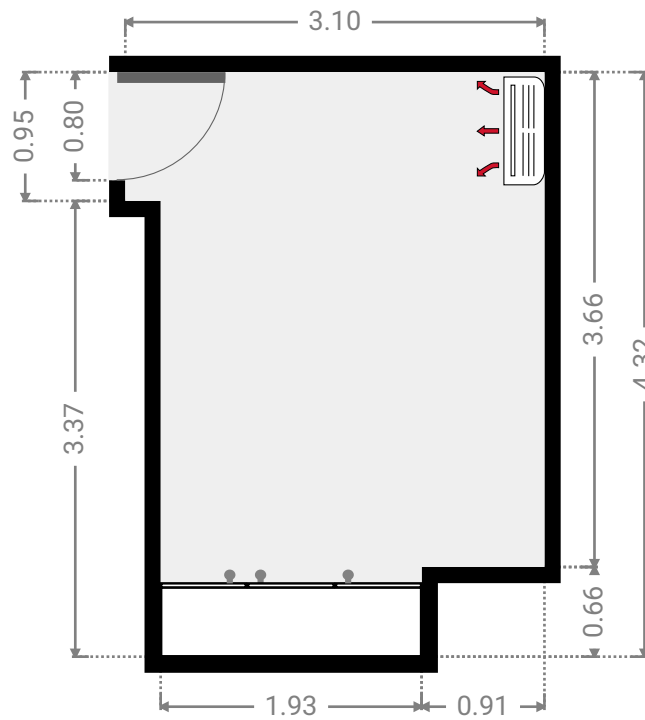

▼ Hall Ground Floor

WIDTH: 0.79 m • LENGTH: 4.84 m
AREA: 3.82 m² • PERIMETER: 11.26 m

▼ Laundry Room Ground Floor

WIDTH: 1.48 m • LENGTH: 3.28 m
AREA: 4.85 m² • PERIMETER: 9.52 m

▼ **Hall**
Ground Floor

WIDTH: 1.49 m • LENGTH: 1.50 m
AREA: 2.22 m² • PERIMETER: 5.96 m

▼ **Toilet**
Ground Floor

WIDTH: 0.87 m • LENGTH: 1.49 m
AREA: 1.30 m² • PERIMETER: 4.72 m

▼ Bathroom
Ground Floor

WIDTH: 3.02 m • LENGTH: 1.46 m
AREA: 4.41 m² • PERIMETER: 8.96 m

▼ Bedroom
Ground Floor

WIDTH: 3.11 m • LENGTH: 3.75 m
AREA: 11.02 m² • PERIMETER: 13.72 m

▼ **Bedroom**
Ground Floor

WIDTH: 3.10 m • LENGTH: 4.32 m
AREA: 11.92 m² • PERIMETER: 14.85 m

▼ **Master Bedroom**
Ground Floor

WIDTH: 4.17 m • LENGTH: 3.25 m
AREA: 13.04 m² • PERIMETER: 14.83 m

▼ Bathroom Ground Floor

▼ Other Ground Floor

WIDTH: 6.16 m • LENGTH: 1.82 m
AREA: 9.19 m² • PERIMETER: 15.59 m