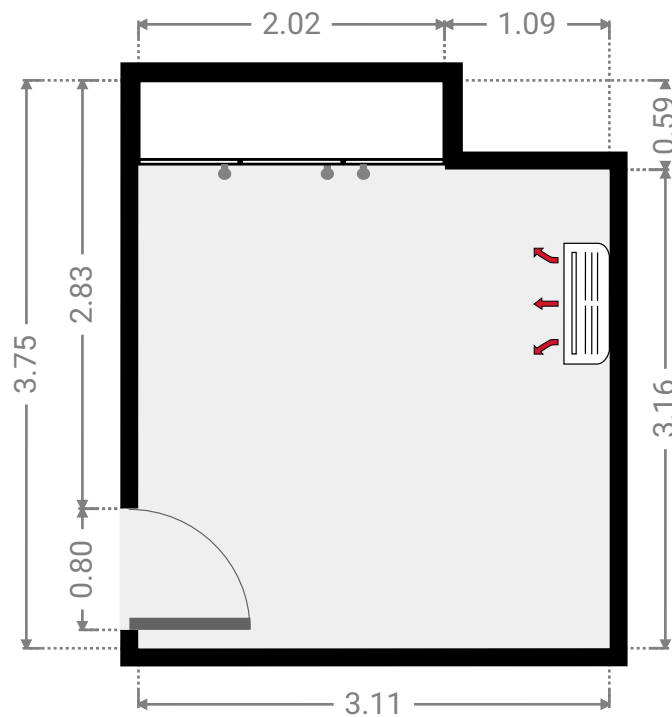

▼ Hall Ground Floor

WIDTH: 0.79 m • LENGTH: 4.84 m
AREA: 3.82 m² • PERIMETER: 11.26 m

▼ Laundry Room Ground Floor

WIDTH: 1.48 m • LENGTH: 3.28 m
AREA: 4.85 m² • PERIMETER: 9.52 m

▼ **Hall**
Ground Floor

WIDTH: 1.49 m • LENGTH: 1.50 m
AREA: 2.22 m² • PERIMETER: 5.96 m

▼ **Toilet**
Ground Floor

WIDTH: 0.87 m • LENGTH: 1.49 m
AREA: 1.30 m² • PERIMETER: 4.72 m

▼ Bathroom
Ground Floor

WIDTH: 3.02 m • LENGTH: 1.46 m
AREA: 4.41 m² • PERIMETER: 8.96 m

▼ Bedroom
Ground Floor

WIDTH: 3.11 m • LENGTH: 3.75 m
AREA: 11.02 m² • PERIMETER: 13.72 m

▼ **Bedroom**
Ground Floor

WIDTH: 3.10 m • LENGTH: 4.32 m
AREA: 11.92 m² • PERIMETER: 14.85 m

▼ **Master Bedroom**
Ground Floor

WIDTH: 4.17 m • LENGTH: 3.25 m
AREA: 13.04 m² • PERIMETER: 14.83 m

▼ Bathroom Ground Floor

▼ Other Ground Floor

WIDTH: 6.16 m • LENGTH: 1.82 m
AREA: 9.19 m² • PERIMETER: 15.59 m