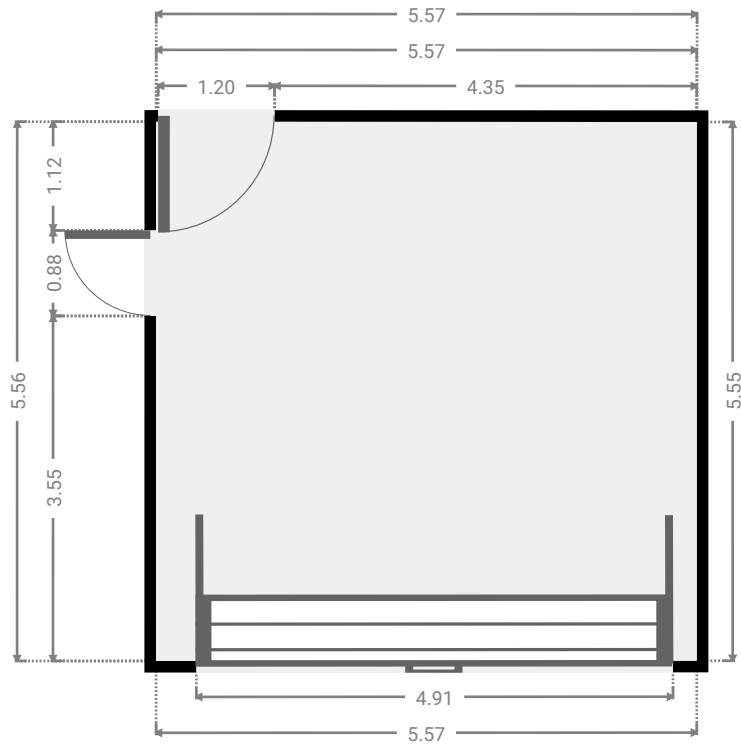

▼ **Toilet**
Ground Floor

WIDTH: 0.87 m • LENGTH: 1.49 m
AREA: 1.30 m² • PERIMETER: 4.72 m

▼ Bathroom
Ground Floor

WIDTH: 3.02 m • LENGTH: 1.46 m
AREA: 4.41 m² • PERIMETER: 8.96 m

▼ Bedroom
Ground Floor

WIDTH: 3.11 m • LENGTH: 3.75 m
AREA: 11.02 m² • PERIMETER: 13.72 m

▼ **Bedroom**
Ground Floor

WIDTH: 3.10 m • LENGTH: 4.32 m
AREA: 11.92 m² • PERIMETER: 14.85 m

▼ **Master Bedroom**
Ground Floor

WIDTH: 4.17 m • LENGTH: 3.25 m
AREA: 13.04 m² • PERIMETER: 14.83 m

▼ Bathroom Ground Floor

WIDTH: 3.00 m • LENGTH: 1.03 m
AREA: 3.09 m² • PERIMETER: 8.07 m

▼ Other Ground Floor

WIDTH: 5.00 m • LENGTH: 3.53 m
AREA: 17.65 m² • PERIMETER: 17.06 m

▼ Garage Ground Floor

WIDTH: 5.57 m • LENGTH: 5.56 m
AREA: 30.92 m² • PERIMETER: 22.24 m

▼ Other Ground Floor

WIDTH: 6.16 m • LENGTH: 1.82 m
AREA: 9.19 m² • PERIMETER: 15.59 m