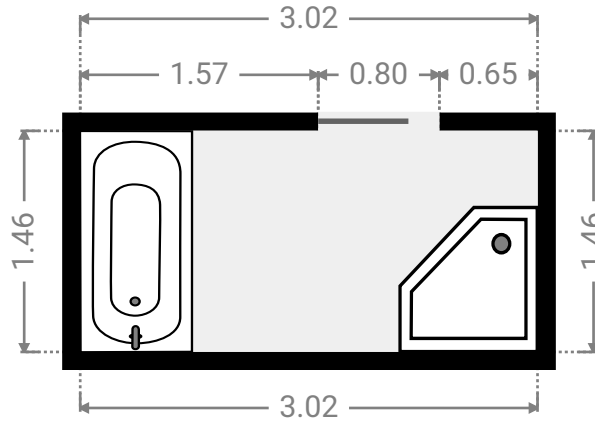

23 Meyenberg Court

Created on
2021-08-26

Floors
1

▼ Ground Floor

▼ Living Room Ground Floor

WIDTH: 11.28 m • LENGTH: 5.59 m
AREA: 43.03 m² • PERIMETER: 40.13 m

▼ Kitchen Ground Floor

WIDTH: 2.71 m • LENGTH: 2.66 m
AREA: 7.21 m² • PERIMETER: 10.74 m

▼ Hall Ground Floor

WIDTH: 0.79 m • LENGTH: 4.84 m
AREA: 3.82 m² • PERIMETER: 11.26 m

▼ Laundry Room Ground Floor

WIDTH: 1.48 m • LENGTH: 3.28 m
AREA: 4.85 m² • PERIMETER: 9.52 m

▼ **Hall**
Ground Floor

WIDTH: 1.49 m • LENGTH: 1.50 m
AREA: 2.22 m² • PERIMETER: 5.96 m

▼ **Toilet**
Ground Floor

WIDTH: 0.87 m • LENGTH: 1.49 m
AREA: 1.30 m² • PERIMETER: 4.72 m

▼ Bathroom
Ground Floor

WIDTH: 3.02 m • LENGTH: 1.46 m
AREA: 4.41 m² • PERIMETER: 8.96 m

▼ Bedroom
Ground Floor

WIDTH: 3.11 m • LENGTH: 3.75 m
AREA: 11.02 m² • PERIMETER: 13.72 m

▼ **Bedroom**
Ground Floor

WIDTH: 3.10 m • LENGTH: 4.32 m
AREA: 11.92 m² • PERIMETER: 14.85 m

▼ **Master Bedroom**
Ground Floor

WIDTH: 4.17 m • LENGTH: 3.25 m
AREA: 13.04 m² • PERIMETER: 14.83 m

▼ Bathroom Ground Floor