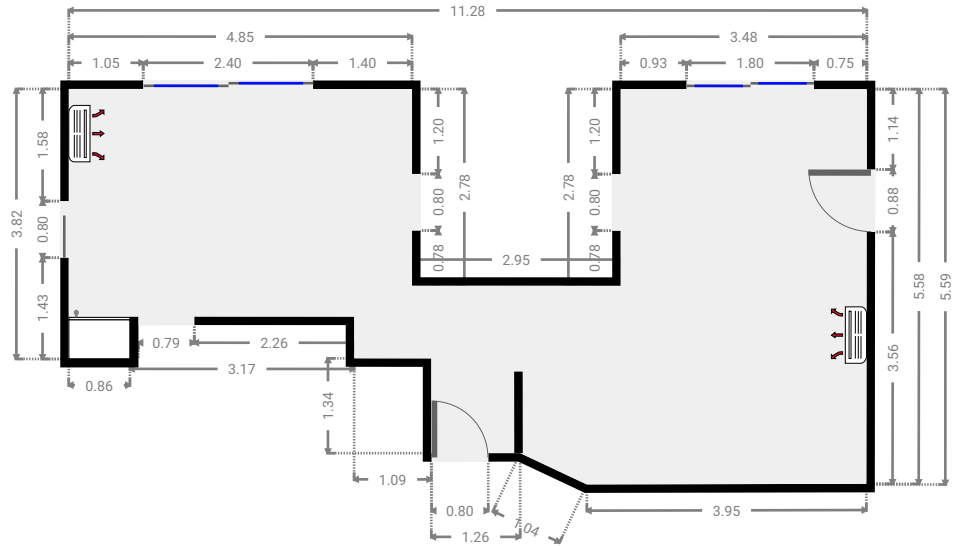

23 Meyenberg Court

Created on
2021-08-26

Floors
1

▼ Ground Floor

▼ Living Room Ground Floor

WIDTH: 11.28 m • LENGTH: 5.59 m
AREA: 43.03 m² • PERIMETER: 40.13 m

▼ Kitchen Ground Floor

WIDTH: 2.71 m • LENGTH: 2.66 m
AREA: 7.21 m² • PERIMETER: 10.74 m

▼ Hall Ground Floor

WIDTH: 0.79 m • LENGTH: 4.84 m
AREA: 3.82 m² • PERIMETER: 11.26 m

▼ Laundry Room Ground Floor

WIDTH: 1.48 m • LENGTH: 3.28 m
AREA: 4.85 m² • PERIMETER: 9.52 m

▼ **Hall**
Ground Floor

WIDTH: 1.49 m • LENGTH: 1.50 m
AREA: 2.22 m² • PERIMETER: 5.96 m

▼ **Toilet**
Ground Floor

WIDTH: 0.87 m • LENGTH: 1.49 m
AREA: 1.30 m² • PERIMETER: 4.72 m

▼ Bathroom
Ground Floor

WIDTH: 3.02 m • LENGTH: 1.46 m
AREA: 4.41 m² • PERIMETER: 8.96 m

▼ Bedroom
Ground Floor

WIDTH: 3.11 m • LENGTH: 3.75 m
AREA: 11.02 m² • PERIMETER: 13.72 m

▼ Other Ground Floor

WIDTH: 6.16 m • LENGTH: 1.82 m
AREA: 9.19 m² • PERIMETER: 15.59 m