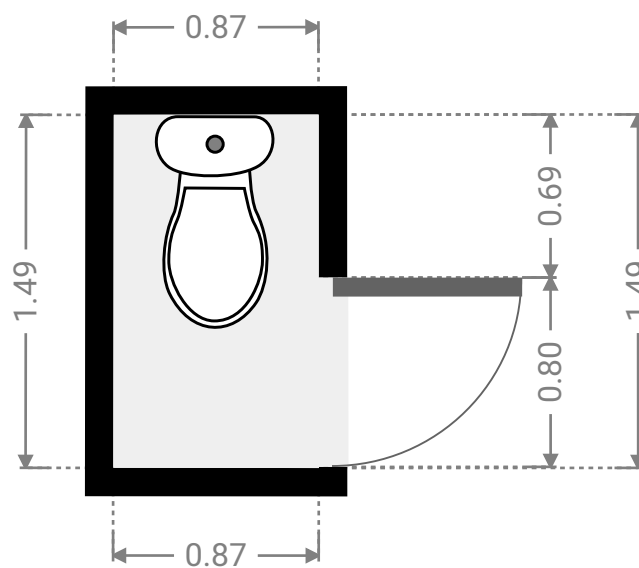

23 Meyenberg Court

Created on
2021-08-26

Floors
1

▼ Ground Floor

▼ Living Room Ground Floor

WIDTH: 11.28 m • LENGTH: 5.59 m
AREA: 43.03 m² • PERIMETER: 40.13 m

▼ Kitchen Ground Floor

WIDTH: 2.71 m • LENGTH: 2.66 m
AREA: 7.21 m² • PERIMETER: 10.74 m

▼ Hall Ground Floor

WIDTH: 0.79 m • LENGTH: 4.84 m
AREA: 3.82 m² • PERIMETER: 11.26 m

▼ Laundry Room Ground Floor

WIDTH: 1.48 m • LENGTH: 3.28 m
AREA: 4.85 m² • PERIMETER: 9.52 m

▼ **Hall**
Ground Floor

WIDTH: 1.49 m • LENGTH: 1.50 m
AREA: 2.22 m² • PERIMETER: 5.96 m

▼ **Toilet**
Ground Floor

WIDTH: 0.87 m • LENGTH: 1.49 m
AREA: 1.30 m² • PERIMETER: 4.72 m

▼ Bathroom
Ground Floor

WIDTH: 3.02 m • LENGTH: 1.46 m
AREA: 4.41 m² • PERIMETER: 8.96 m

▼ Bedroom
Ground Floor

WIDTH: 3.11 m • LENGTH: 3.75 m
AREA: 11.02 m² • PERIMETER: 13.72 m

▼ Other Ground Floor

WIDTH: 6.16 m • LENGTH: 1.82 m
AREA: 9.19 m² • PERIMETER: 15.59 m