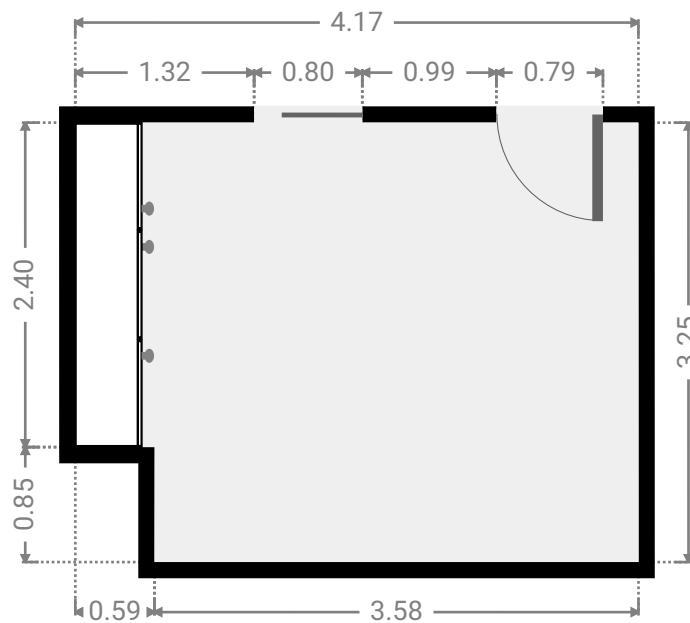

▼ Hall Ground Floor

WIDTH: 0.79 m • LENGTH: 4.84 m
AREA: 3.82 m² • PERIMETER: 11.26 m

▼ Laundry Room Ground Floor

WIDTH: 1.48 m • LENGTH: 3.28 m
AREA: 4.85 m² • PERIMETER: 9.52 m

▼ **Hall**
Ground Floor

WIDTH: 1.49 m • LENGTH: 1.50 m
AREA: 2.22 m² • PERIMETER: 5.96 m

▼ **Toilet**
Ground Floor

WIDTH: 0.87 m • LENGTH: 1.49 m
AREA: 1.30 m² • PERIMETER: 4.72 m

▼ Bathroom
Ground Floor

WIDTH: 3.02 m • LENGTH: 1.46 m
AREA: 4.41 m² • PERIMETER: 8.96 m

▼ Bedroom
Ground Floor

WIDTH: 3.11 m • LENGTH: 3.75 m
AREA: 11.02 m² • PERIMETER: 13.72 m

▼ **Bedroom**
Ground Floor

WIDTH: 3.10 m • LENGTH: 4.32 m
AREA: 11.92 m² • PERIMETER: 14.85 m

▼ **Master Bedroom**
Ground Floor

WIDTH: 4.17 m • LENGTH: 3.25 m
AREA: 13.04 m² • PERIMETER: 14.83 m

▼ Bathroom Ground Floor

▼ Other Ground Floor

WIDTH: 6.16 m • LENGTH: 1.82 m
AREA: 9.19 m² • PERIMETER: 15.59 m