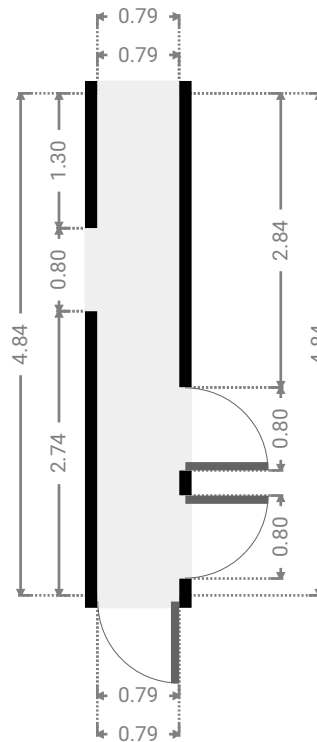

23 Meyenberg Court

Created on
2021-08-26

Floors
1

▼ Ground Floor

▼ Living Room Ground Floor

WIDTH: 11.28 m • LENGTH: 5.59 m
AREA: 43.03 m² • PERIMETER: 40.13 m

▼ Kitchen Ground Floor

WIDTH: 2.71 m • LENGTH: 2.66 m
AREA: 7.21 m² • PERIMETER: 10.74 m

▼ Hall Ground Floor

WIDTH: 0.79 m • LENGTH: 4.84 m
AREA: 3.82 m² • PERIMETER: 11.26 m

▼ Laundry Room Ground Floor

WIDTH: 1.48 m • LENGTH: 3.28 m
AREA: 4.85 m² • PERIMETER: 9.52 m

▼ **Hall**
Ground Floor

WIDTH: 1.49 m • LENGTH: 1.50 m
AREA: 2.22 m² • PERIMETER: 5.96 m

▼ **Toilet**
Ground Floor

WIDTH: 0.87 m • LENGTH: 1.49 m
AREA: 1.30 m² • PERIMETER: 4.72 m

▼ Bathroom
Ground Floor

WIDTH: 3.02 m • LENGTH: 1.46 m
AREA: 4.41 m² • PERIMETER: 8.96 m

▼ Bedroom
Ground Floor

WIDTH: 3.11 m • LENGTH: 3.75 m
AREA: 11.02 m² • PERIMETER: 13.72 m

▼ Other Ground Floor

WIDTH: 6.16 m • LENGTH: 1.82 m
AREA: 9.19 m² • PERIMETER: 15.59 m