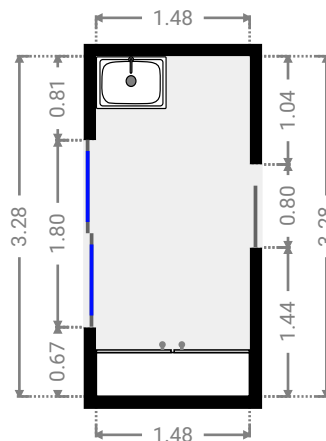

23 Meyenberg Court

Created on
2021-08-26

Floors
1

▼ Ground Floor

▼ Living Room Ground Floor

WIDTH: 11.28 m • LENGTH: 5.59 m
AREA: 43.03 m² • PERIMETER: 40.13 m

▼ Kitchen Ground Floor

WIDTH: 2.71 m • LENGTH: 2.66 m
AREA: 7.21 m² • PERIMETER: 10.74 m

▼ Hall Ground Floor

WIDTH: 0.79 m • LENGTH: 4.84 m
AREA: 3.82 m² • PERIMETER: 11.26 m

▼ Laundry Room Ground Floor

WIDTH: 1.48 m • LENGTH: 3.28 m
AREA: 4.85 m² • PERIMETER: 9.52 m

▼ **Hall**
Ground Floor

WIDTH: 1.49 m • LENGTH: 1.50 m
AREA: 2.22 m² • PERIMETER: 5.96 m

▼ **Toilet**
Ground Floor

WIDTH: 0.87 m • LENGTH: 1.49 m
AREA: 1.30 m² • PERIMETER: 4.72 m

▼ Bathroom
Ground Floor

WIDTH: 3.02 m • LENGTH: 1.46 m
AREA: 4.41 m² • PERIMETER: 8.96 m

▼ Bedroom
Ground Floor

WIDTH: 3.11 m • LENGTH: 3.75 m
AREA: 11.02 m² • PERIMETER: 13.72 m

▼ Other Ground Floor

WIDTH: 6.16 m • LENGTH: 1.82 m
AREA: 9.19 m² • PERIMETER: 15.59 m