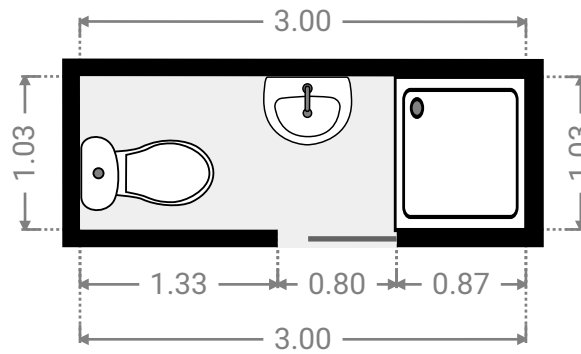

▼ **Toilet**
Ground Floor

WIDTH: 0.87 m • LENGTH: 1.49 m
AREA: 1.30 m² • PERIMETER: 4.72 m

▼ Bathroom
Ground Floor

WIDTH: 3.02 m • LENGTH: 1.46 m
AREA: 4.41 m² • PERIMETER: 8.96 m

▼ Bedroom
Ground Floor

WIDTH: 3.11 m • LENGTH: 3.75 m
AREA: 11.02 m² • PERIMETER: 13.72 m

▼ **Bedroom**
Ground Floor

WIDTH: 3.10 m • LENGTH: 4.32 m
AREA: 11.92 m² • PERIMETER: 14.85 m

▼ **Master Bedroom**
Ground Floor

WIDTH: 4.17 m • LENGTH: 3.25 m
AREA: 13.04 m² • PERIMETER: 14.83 m

▼ Bathroom Ground Floor

WIDTH: 3.00 m • LENGTH: 1.03 m
AREA: 3.09 m² • PERIMETER: 8.07 m

▼ Other Ground Floor

WIDTH: 5.00 m • LENGTH: 3.53 m
AREA: 17.65 m² • PERIMETER: 17.06 m

▼ Garage Ground Floor

WIDTH: 5.57 m • LENGTH: 5.56 m
AREA: 30.92 m² • PERIMETER: 22.24 m

▼ Other Ground Floor

WIDTH: 6.16 m • LENGTH: 1.82 m
AREA: 9.19 m² • PERIMETER: 15.59 m