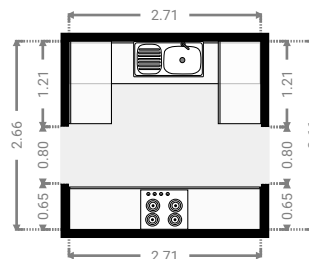

23 Meyenberg Court

Created on
2021-08-26

Floors
1

▼ Ground Floor

▼ Living Room Ground Floor

WIDTH: 11.28 m • LENGTH: 5.59 m
AREA: 43.03 m² • PERIMETER: 40.13 m

▼ Kitchen Ground Floor

WIDTH: 2.71 m • LENGTH: 2.66 m
AREA: 7.21 m² • PERIMETER: 10.74 m

▼ Hall Ground Floor

WIDTH: 0.79 m • LENGTH: 4.84 m
AREA: 3.82 m² • PERIMETER: 11.26 m

▼ Laundry Room Ground Floor

WIDTH: 1.48 m • LENGTH: 3.28 m
AREA: 4.85 m² • PERIMETER: 9.52 m

▼ **Hall**
Ground Floor

WIDTH: 1.49 m • LENGTH: 1.50 m
AREA: 2.22 m² • PERIMETER: 5.96 m

▼ **Toilet**
Ground Floor

WIDTH: 0.87 m • LENGTH: 1.49 m
AREA: 1.30 m² • PERIMETER: 4.72 m

▼ Bathroom
Ground Floor

WIDTH: 3.02 m • LENGTH: 1.46 m
AREA: 4.41 m² • PERIMETER: 8.96 m

▼ Bedroom
Ground Floor

WIDTH: 3.11 m • LENGTH: 3.75 m
AREA: 11.02 m² • PERIMETER: 13.72 m

▼ **Bedroom**
Ground Floor

WIDTH: 3.10 m • LENGTH: 4.32 m
AREA: 11.92 m² • PERIMETER: 14.85 m

▼ **Master Bedroom**
Ground Floor

WIDTH: 4.17 m • LENGTH: 3.25 m
AREA: 13.04 m² • PERIMETER: 14.83 m

▼ Bathroom Ground Floor