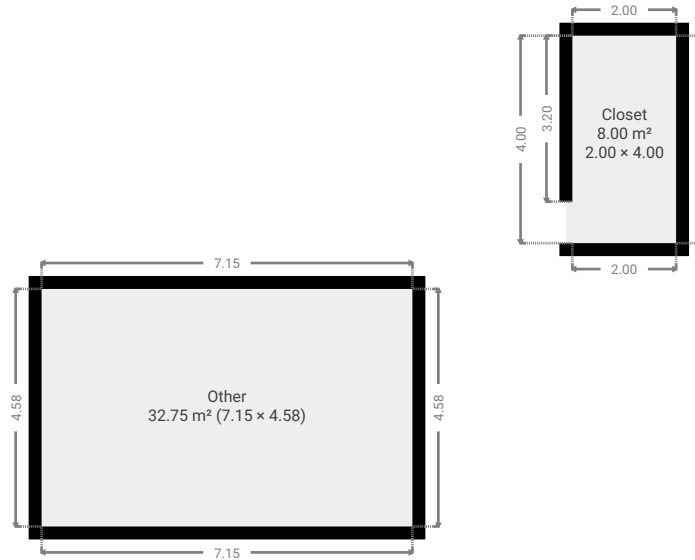

TOTAL AREA: 184.92 m² • LIVING AREA: 165.04 m² • FLOORS: 2 • ROOMS: 15

▼ Ground Floor

TOTAL AREA: 40.75 m² • LIVING AREA: 40.75 m² • ROOMS: 2

▼ 1st Floor

TOTAL AREA: 144.17 m² • LIVING AREA: 124.29 m² • ROOMS: 13