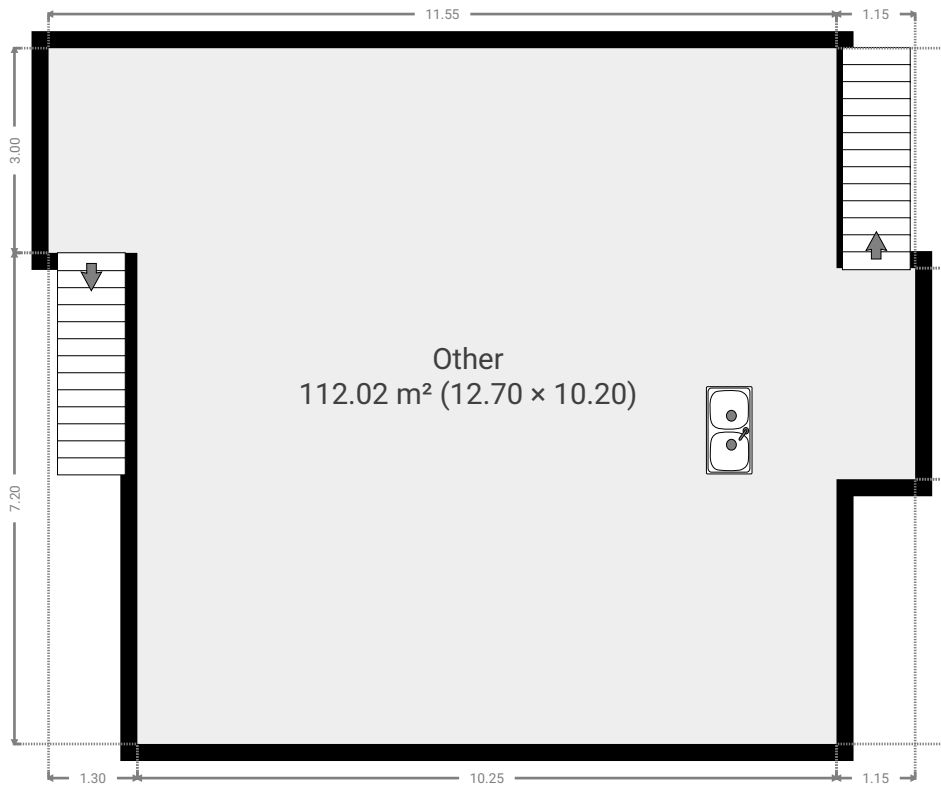

TOTAL AREA: 217.41 m<sup>2</sup> • LIVING AREA: 217.41 m<sup>2</sup> • FLOORS: 2 • ROOMS: 9

▼ Ground Floor

TOTAL AREA: 111.99 m<sup>2</sup> • LIVING AREA: 111.99 m<sup>2</sup> • ROOMS: 1

▼ 1st Floor

TOTAL AREA: 105.41 m<sup>2</sup> • LIVING AREA: 105.41 m<sup>2</sup> • ROOMS: 8