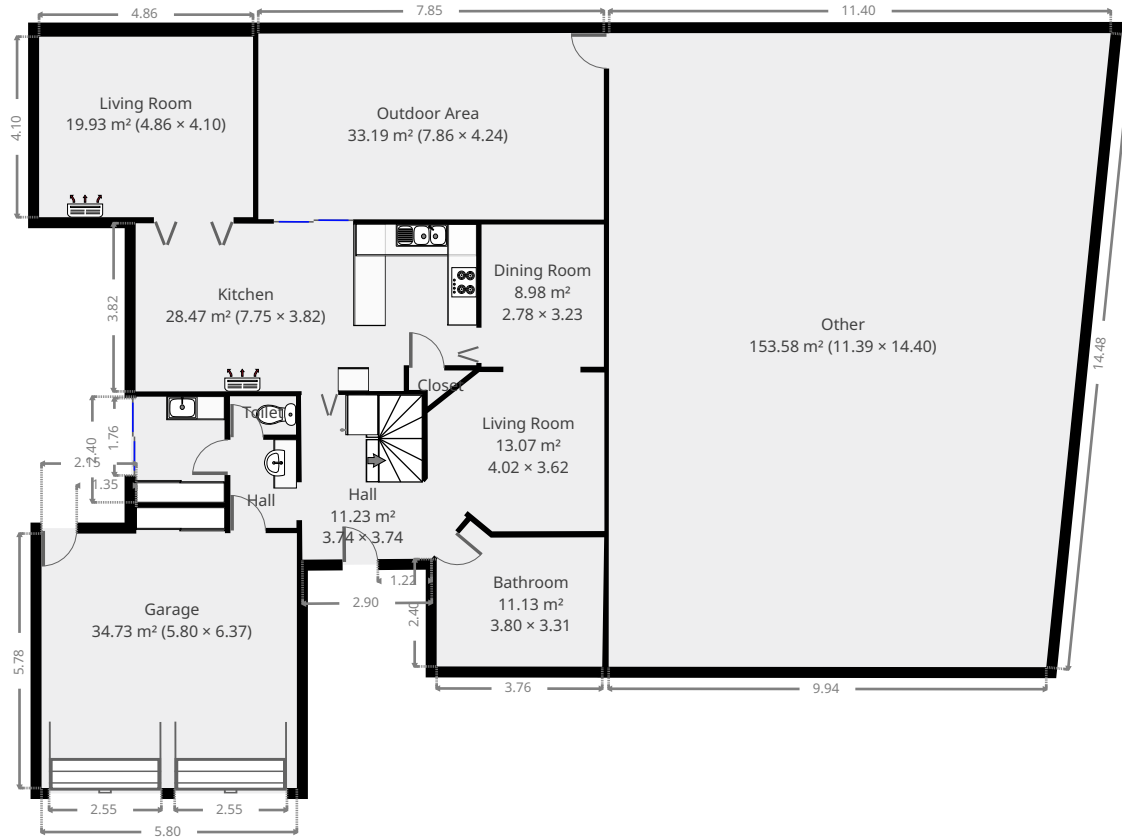

22 Beaumont Drive

TOTAL AREA: 393.47 m² • LIVING AREA: 358.74 m² • FLOORS: 2 • ROOMS: 8

▼ Ground Floor

TOTAL AREA: 323.92 m² • LIVING AREA: 289.19 m² • ROOMS: 13

▼ 1st Floor

TOTAL AREA: 69.55 m² • LIVING AREA: 69.55 m² • ROOMS: 10