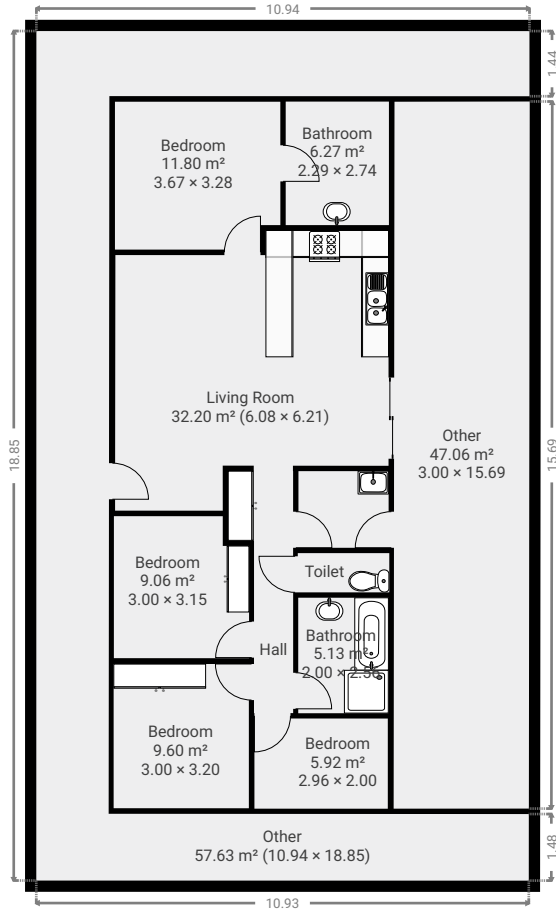

TOTAL AREA: 257.73 m<sup>2</sup> • LIVING AREA: 257.73 m<sup>2</sup> • FLOORS: 1 • ROOMS: 18

▼ Ground Floor

TOTAL AREA: 257.73 m<sup>2</sup> • LIVING AREA: 257.73 m<sup>2</sup> • ROOMS: 18

THIS FLOORPLAN IS PROVIDED WITHOUT WARRANTY OF ANY KIND. SENSOPIA DISCLAIMS ANY WARRANTY INCLUDING, WITHOUT LIMITATION, SATISFACTORY QUALITY OR ACCURACY OF DIMENSIONS.