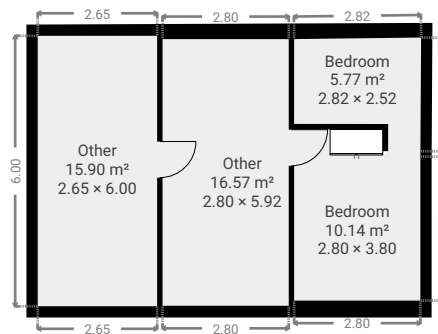

TOTAL AREA: 257.73 m<sup>2</sup> • LIVING AREA: 257.73 m<sup>2</sup> • FLOORS: 1 • ROOMS: 18

▼ Ground Floor

TOTAL AREA: 257.73 m<sup>2</sup> • LIVING AREA: 257.73 m<sup>2</sup> • ROOMS: 18

THIS FLOORPLAN IS PROVIDED WITHOUT WARRANTY OF ANY KIND. SENSOPIA DISCLAIMS ANY WARRANTY INCLUDING, WITHOUT LIMITATION, SATISFACTORY QUALITY OR ACCURACY OF DIMENSIONS.