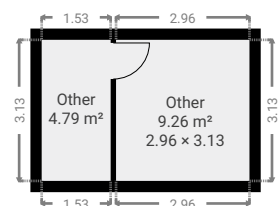

TOTAL AREA: 257.73 m<sup>2</sup> • LIVING AREA: 257.73 m<sup>2</sup> • FLOORS: 1 • ROOMS: 18

▼ Ground Floor

TOTAL AREA: 257.73 m<sup>2</sup> • LIVING AREA: 257.73 m<sup>2</sup> • ROOMS: 18

THIS FLOORPLAN IS PROVIDED WITHOUT WARRANTY OF ANY KIND. SENSOPIA DISCLAIMS ANY WARRANTY INCLUDING, WITHOUT LIMITATION, SATISFACTORY QUALITY OR ACCURACY OF DIMENSIONS.